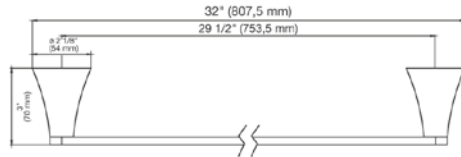

*Non-stock finish – allow 6 to 8 weeks. - **UPB is a living finish and is therefore excluded from finish warranty.

PHOTOGRAPH · DESCRIPTION

DIAGRAM

FINISHES

MODEL

24" towel bar

- Polished Chrome FV164.01/K4-PC
- Polished Nickel - PVD FV164.01/K4-PN
- Brushed Nickel - PVD FV164.01/K4-BN
- Polished Gold - PVD FV164.01/K4-PG*
- Brushed Gold - PVD FV164.01/K4-BG*
- Polished Rose Gold - PVD FV164.01/K4-RG*
- Polished Brass - PVD FV164.01/K4-PB*
- Brushed Brass - PVD FV164.01/K4-BB*
- Satin Greystone - PVD FV164.01/K4-SGR*
- Satin Black - PVD FV164.01/K4-BK*
- Flat Black FV164.01/K4-FB*
- **Unlacquered Polished Brass FV164.01/K4-UPB*