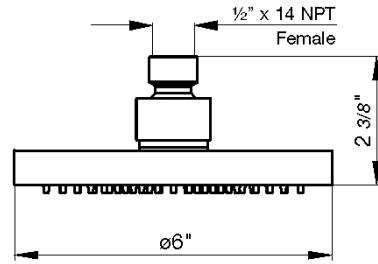

PHOTOGRAPH · DESCRIPTION

DIAGRAM

FINISHES

MODEL

6" showerhead. Flow Rate 1.75 GPM @ 60 PSI.

- Polished Chrome FV126/59-PC
- Polished Nickel - PVD FV126/59-PN
- Brushed Nickel - PVD FV126/59-BN
- Polished Gold - PVD FV126/59-PG*
- Brushed Gold - PVD FV126/59-BG*
- Polished Rose Gold - PVD FV126/59-RG*
- Polished Brass - PVD FV126/59-PB*
- Brushed Brass - PVD FV126/59-BB*
- Satin Greystone - PVD FV126/59-SGR*
- Satin Black - PVD FV126/59-BK*
- Flat Black FV126/59-FB*
- **Unlacquered Polished Brass FV126/59-UPB*