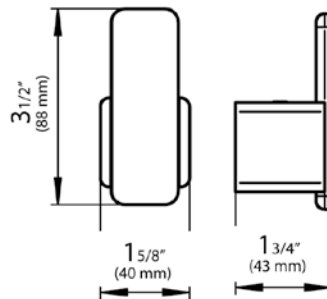

- Polished Chrome FV166/J5-PC
- Polished Nickel - PVD FV166/J5-PN
- Brushed Nickel - PVD FV166/J5-BN
- Polished Gold - PVD FV166/J5-PG*
- Brushed Gold - PVD FV166/J5-BG*
- Polished Rose Gold - PVD FV166/J5-RG*
- Polished Brass - PVD FV166/J5-PB*
- Brushed Brass - PVD FV166/J5-BB*
- Satin Greystone - PVD FV166/J5-SGR*
- Satin Black - PVD FV166/J5-BK*
- Flat Black FV166/J5-FB*
- **Unlacquered Polished Brass FV166/J5-UPB*

Robe hook