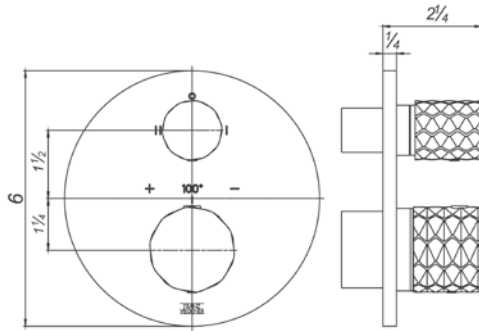

PHOTOGRAPH · DESCRIPTION

DIAGRAM

FINISHES

MODEL

- Polished Chrome FV227D.0-PC
- Polished Nickel - PVD FV227D.0-PN
- Brushed Nickel - PVD FV227D.0-BN
- Polished Gold - PVD FV227D.0-PG*
- Brushed Gold - PVD FV227D.0-BG*
- Polished Rose Gold - PVD FV227D.0-RG*
- Polished Brass - PVD FV227D.0-PB*
- Brushed Brass - PVD FV227D.0-BB*
- Satin Greystone - PVD FV227D.0-SGR*
- Satin Black - PVD FV227D.0-BK*
- Flat Black FV227D.0-FB*
- **Unlacquered Polished Brass FV227D.0-UPB*

Thermostatic wall valve. Trim only.

Note: This set uses the FV227.BASE 1/2" thermostatic wall valve