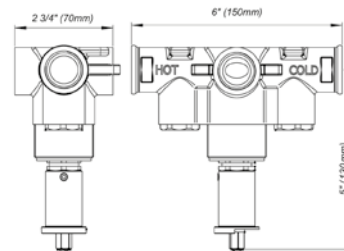

FV217.BASE

3/4" thermostatic wall rough-in valve only 17.5 gpm (gallons per minute) flow rate (@45 psi)

*Non-stock finish – allow 6 to 8 weeks. - **UPB is a living finish and is therefore excluded from finish warranty.