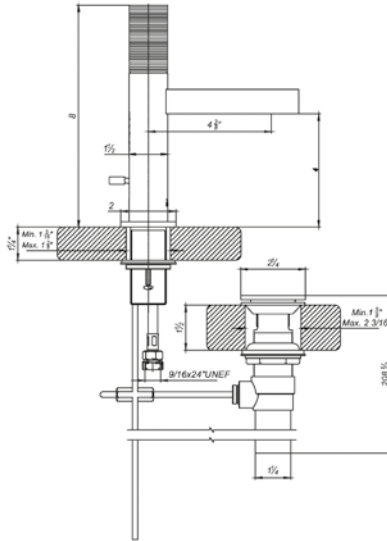

Single handle lavatory set, with pop-up drain assembly

- Polished Chrome FV182/J2R-PC
- Polished Nickel - PVD FV182/J2R-PN
- Brushed Nickel - PVD FV182/J2R-BN
- Polished Gold - PVD FV182/J2R-PG*
- Brushed Gold - PVD FV182/J2R-BG*
- Polished Rose Gold - PVD FV182/J2R-RG*
- Polished Brass - PVD FV182/J2R-PB*
- Brushed Brass - PVD FV182/J2R-BB*
- Satin Greystone - PVD FV182/J2R-SGR*
- Satin Black - PVD FV182/J2R-BK*
- Flat Black FV182/J2R-FB*
- **Unlacquered Polished Brass FV182/J2R-UPB*