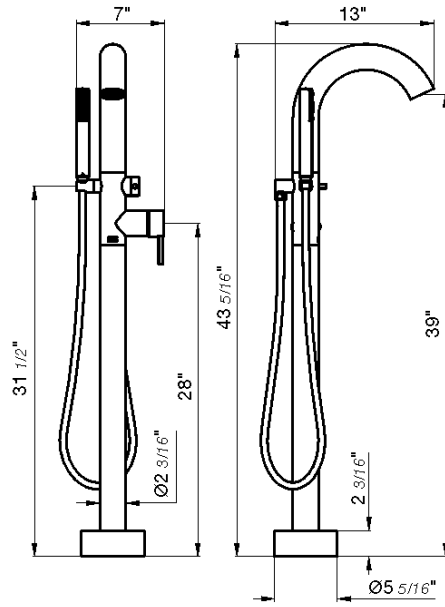

PHOTOGRAPH · DESCRIPTION

DIAGRAM

FINISHES

MODEL

- Polished Chrome FV215/59.0-PC
- Polished Nickel - PVD FV215/59.0-PN
- Brushed Nickel - PVD FV215/59.0-BN
- Polished Gold - PVD FV215/59.0-PG*
- Brushed Gold - PVD FV215/59.0-BG*
- Polished Rose Gold - PVD FV215/59.0-RG*
- Polished Brass - PVD FV215/59.0-PB*
- Brushed Brass - PVD FV215/59.0-BB*
- Satin Greystone - PVD FV215/59.0-SGR*
- Satin Black - PVD FV215/59.0-BK*
- Flat Black FV215/59.0-FB*
- **Unlacquered Polished Brass FV215/59.0-UPB*

Freestanding tub faucet. Trim only. Flow rate through spout 17 GPM @ 60 PSI. Flow rate through handshower 1.75 GPM @ 60 PSI

Note: This set uses the FV215.BASE freestanding rough valve; which is sold separately (see below).