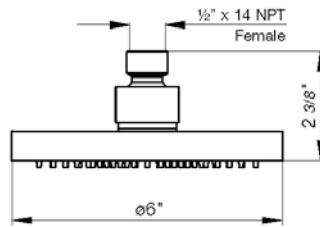

PHOTOGRAPH · DESCRIPTION

DIAGRAM

FINISHES

MODEL

- Polished Chrome FV126/59-PC
- Polished Nickel - PVD FV126/59-PN
- Brushed Nickel - PVD FV126/59-BN
- Polished Gold - PVD FV126/59-PG*
- Brushed Gold - PVD FV126/59-BG*
- Polished Rose Gold - PVD FV126/59-RG*
- Polished Brass - PVD FV126/59-PB*
- Brushed Brass - PVD FV126/59-BB*
- Satin Greystone - PVD FV126/59-SGR*
- Satin Black - PVD FV126/59-BK*
- Flat Black FV126/59-FB*
- **Unlacquered Polished Brass FV126/59-UPB*

6" showerhead. Flow Rate 1.75 GPM @ 60 PSI.