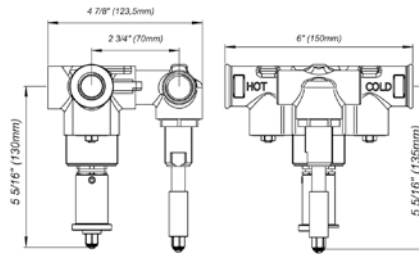

FV227.BASE

5 5/16" (135mm) 5 5/16" (130mm) 1/2" thermostatic rough-in valve only with integral two port non-sharing diverter and shut-off 5.5 gpm (gallons per minute) flow rate (@60 psi)