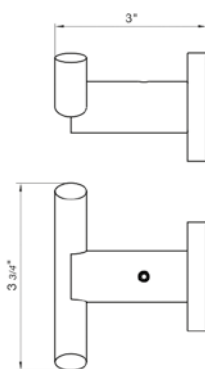

PHOTOGRAPH · DESCRIPTION

DIAGRAM

FINISHES

MODEL

- Polished Chrome FV166/59-PC
- Polished Nickel - PVD FV166/59-PN
- Brushed Nickel - PVD FV166/59-BN
- Polished Gold - PVD FV166/59-PG*
- Brushed Gold - PVD FV166/59-BG*
- Polished Rose Gold - PVD FV166/59-RG*
- Polished Brass - PVD FV166/59-PB*
- Brushed Brass - PVD FV166/59-BB*
- Satin Greystone - PVD FV166/59-SGR*
- Satin Black - PVD FV166/59-BK*
- Flat Black FV166/59-FB*
- **Unlacquered Polished Brass FV166/59-UPB*

Robe hook