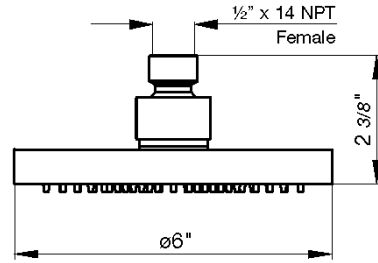

Adjustable multifunction shower head features variable spray with self-cleaning function and massage spray.

PHOTOGRAPH · DESCRIPTION

DIAGRAM

FINISHES

MODEL

- Polished Chrome FV126/59-PC
- Polished Nickel - PVD FV126/59-PN
- Brushed Nickel - PVD FV126/59-BN
- Polished Gold - PVD FV126/59-PG*
- Brushed Gold - PVD FV126/59-BG*
- Polished Rose Gold - PVD FV126/59-RG*
- Polished Brass - PVD FV126/59-PB*
- Brushed Brass - PVD FV126/59-BB*
- Satin Greystone - PVD FV126/59-SGR*
- Satin Black - PVD FV126/59-BK*
- Flat Black FV126/59-FB*
- **Unlacquered Polished Brass FV126/59-UPB*

6" showerhead. Flow Rate 1.75 GPM @ 60 PSI.