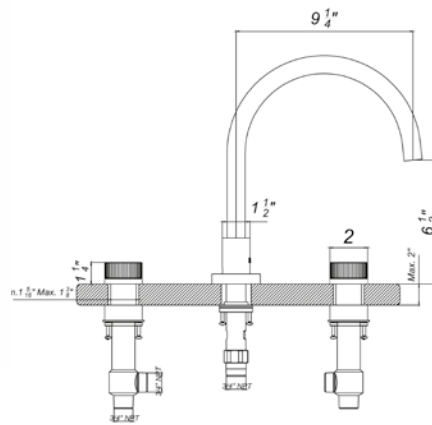

PHOTOGRAPH · DESCRIPTION

DIAGRAM

FINISHES

MODEL