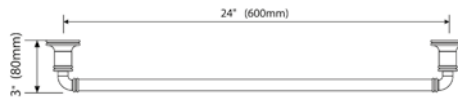

- Polished Chrome FV164.01/K3-PC
- Polished Nickel - PVD FV164.01/K3-PN
- Brushed Nickel - PVD FV164.01/K3-BN
- Polished Gold - PVD FV164.01/K3-PG*
- Brushed Gold - PVD FV164.01/K3-BG*
- Polished Rose Gold - PVD FV164.01/K3-RG*
- Polished Brass - PVD FV164.01/K3-PB*
- Brushed Brass - PVD FV164.01/K3-BB*
- Satin Greystone - PVD FV164.01/K3-SGR*
- Satin Black - PVD FV164.01/K3-BK*
- Flat Black FV164.01/K3-FB*
- **Unlacquered Polished Brass FV164.01/K3-UPB*

24" towel bar