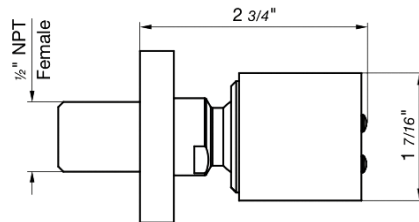

PHOTOGRAPH · DESCRIPTION

DIAGRAM

FINISHES

MODEL

- Polished Chrome FV140/85.1.0-PC
- Polished Nickel - PVD FV140/85.1.0-PN
- Brushed Nickel - PVD FV140/85.1.0-BN
- Polished Gold - PVD FV140/85.1.0-PG*
- Brushed Gold - PVD FV140/85.1.0-BG*
- Polished Rose Gold - PVD FV140/85.1.0-RG*
- Polished Brass - PVD FV140/85.1.0-PB*
- Brushed Brass - PVD FV140/85.1.0-BB*
- Satin Greystone - PVD FV140/85.1.0-SGR*
- Satin Black - PVD FV140/85.1.0-BK*
- Flat Black FV140/85.1.0-FB*
- **Unlacquered Polished Brass FV140/85.1.0-UPB*

Ceiling shower arm and escutcheon

- Polished Chrome FV142-PC
- Polished Nickel - PVD FV142-PN
- Brushed Nickel - PVD FV142-BN
- Polished Gold - PVD FV142-PG*
- Brushed Gold - PVD FV142-BG*
- Polished Rose Gold - PVD FV142-RG*
- Polished Brass - PVD FV142-PB*
- Brushed Brass - PVD FV142-BB*
- Satin Greystone - PVD FV142-SGR*
- Satin Black - PVD FV142-BK*
- Flat Black FV142-FB*
- **Unlacquered Polished Brass FV142-UPB*

- Polished Chrome FV138.03-PC
- Polished Nickel - PVD FV138.03-PN
- Brushed Nickel - PVD FV138.03-BN
- Polished Gold - PVD FV138.03-PG*
- Brushed Gold - PVD FV138.03-BG*
- Polished Rose Gold - PVD FV138.03-RG*
- Polished Brass - PVD FV138.03-PB*
- Brushed Brass - PVD FV138.03-BB*
- Satin Greystone - PVD FV138.03-SGR*
- Satin Black - PVD FV138.03-BK*
- Flat Black FV138.03-FB*
- **Unlacquered Polished Brass FV138.03-UPB*

Towel holder

- Polished Chrome FV163/85-PC
- Polished Nickel - PVD FV163/85-PN
- Brushed Nickel - PVD FV163/85-BN
- Polished Gold - PVD FV163/85-PG*
- Brushed Gold - PVD FV163/85-BG*
- Polished Rose Gold - PVD FV163/85-RG*
- Polished Brass - PVD FV163/85-PB*
- Brushed Brass - PVD FV163/85-BB*
- Satin Greystone - PVD FV163/85-SGR*
- Satin Black - PVD FV163/85-BK*
- Flat Black FV163/85-FB*
- **Unlacquered Polished Brass FV163/85-UPB*