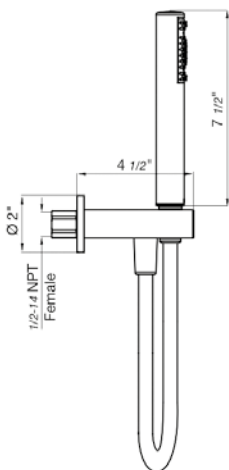

Polished Chrome	FV131/J2-PC
Polished Nickel - PVD	FV131/J2-PN
Brushed Nickel - PVD	FV131/J2-BN
Polished Gold - PVD	FV131/J2-PG*
Brushed Gold - PVD	FV131/J2-BG*
Polished Rose Gold - PVD	FV131/J2-RG*
Polished Brass - PVD	FV131/J2-PB*
Brushed Brass - PVD	FV131/J2-BB*
Satin Greystone - PVD	FV131/J2-SGR*
Satin Black - PVD	FV131/J2-BK*
Flat Black	FV131/J2-FB*
**Unlacquered Polished Brass	FV131/J2-UPB*

Hand shower assembly. All in one swivel holder and water supply, 1/2" NPT Female.

*Non-stock finish – allow 6 to 8 weeks. - **UPB is a living finish and is therefore excluded from finish warranty.