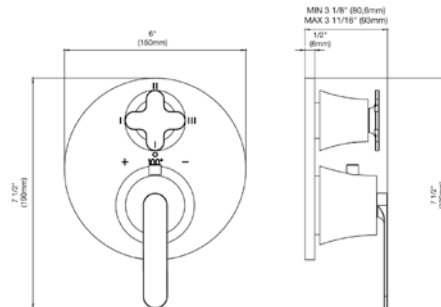

1/2" FEM NPT thermostatic wall valve, with integral two port non-sharing diverter and shut-off. Flow rate 5.4 GPM @ 60 PSI.