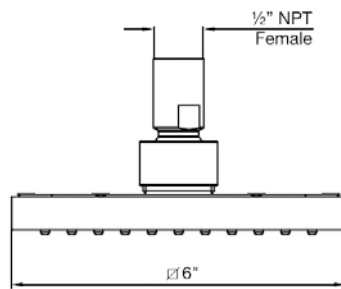

- Polished Chrome FV126/85-PC
- Polished Nickel - PVD FV126/85-PN
- Brushed Nickel - PVD FV126/85-BN
- Polished Gold - PVD FV126/85-PG*
- Brushed Gold - PVD FV126/85-BG*
- Polished Rose Gold - PVD FV126/85-RG*
- Polished Brass - PVD FV126/85-PB*
- Brushed Brass - PVD FV126/85-BB*
- Satin Greystone - PVD FV126/85-SGR*
- Satin Black - PVD FV126/85-BK*
- Flat Black FV126/85-FB*
- **Unlacquered Polished Brass FV126/85-UPB*

*Non-stock finish – allow 6 to 8 weeks. - **UPB is a living finish and is therefore excluded from finish warranty.