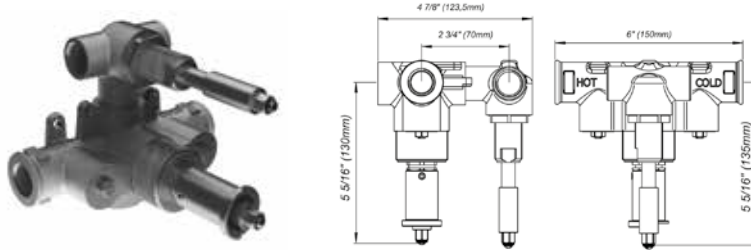

FV227.BASE

5 5/16" (135mm) 5 5/16" (130mm) 1/2" thermostatic rough-in valve only with integral two port non-sharing diverter and shut-off 5.5 gpm (gallons per minute) flow rate (@60 psi)