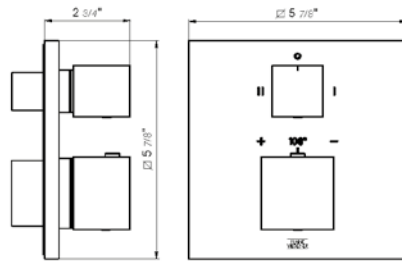

PHOTOGRAPH · DESCRIPTION

DIAGRAM

FINISHES

MODEL