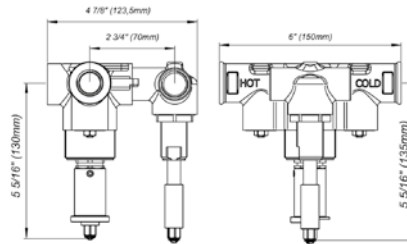

FV227.BASE

5 5/16" (135mm) 5 5/16" (130mm) 1/2" thermostatic rough-in valve only with integral two port non-sharing diverter and shut-off 5.5 gpm (gallons per minute) flow rate (@60 psi)