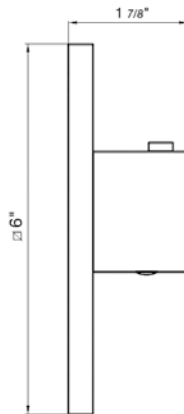

Universal square thermostatic wall valve - trim only

Note: This set uses the FV217.BASE 3/4" thermostatic wall valve

- Polished Chrome FV217.0-PC
- Polished Nickel - PVD FV217.0-PN
- Brushed Nickel - PVD FV217.0-BN
- Polished Gold - PVD FV217.0-PG*
- Brushed Gold - PVD FV217.0-BG*
- Polished Rose Gold - PVD FV217.0-RG*
- Polished Brass - PVD FV217.0-PB*
- Brushed Brass - PVD FV217.0-BB*
- Satin Greystone - PVD FV217.0-GR*
- Satin Black - PVD FV217.0-BK*
- Flat Black FV217.0-FB*
- **Unlacquered Polished Brass FV217.0-UPB*