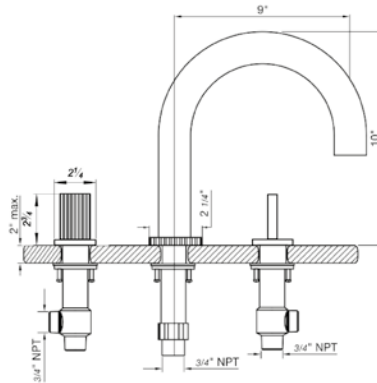

PHOTOGRAPH · DESCRIPTION

DIAGRAM

FINISHES

MODEL

- Polished Chrome FV210/F4-PC
- Polished Nickel - PVD FV210/F4-PN
- Brushed Nickel - PVD FV210/F4-BN
- Polished Gold - PVD FV210/F4-PG*
- Brushed Gold - PVD FV210/F4-BG*
- Polished Rose Gold - PVD FV210/F4-RG*
- Polished Brass - PVD FV210/F4-PB*
- Brushed Brass - PVD FV210/F4-BB*
- Satin Greystone - PVD FV210/F4-SGR*
- Satin Black - PVD FV210/F4-BK*
- Flat Black FV210/F4-FB*
- **Unlacquered Polished Brass FV210/F4-UPB*

Deck mounted Roman bath faucet 3/4" valves