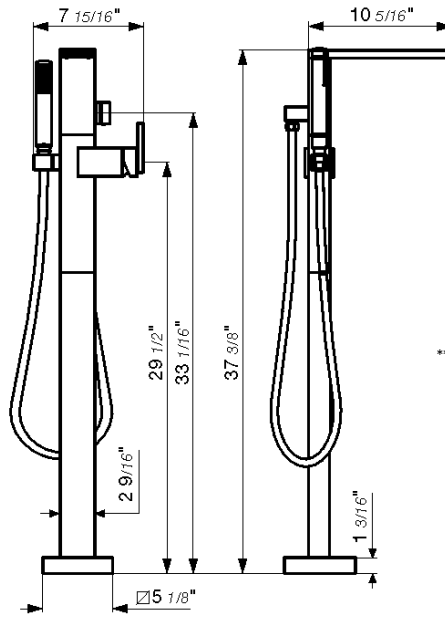

PHOTOGRAPH · DESCRIPTION

DIAGRAM

FINISHES

MODEL

- Polished Chrome FV215/J3.0-PC
- Polished Nickel - PVD FV215/J3.0-PN
- Brushed Nickel - PVD FV215/J3.0-BN
- Polished Gold - PVD FV215/J3.0-PG*
- Brushed Gold - PVD FV215/J3.0-BG*
- Polished Rose Gold - PVD FV215/J3.0-RG*
- Polished Brass - PVD FV215/J3.0-PB*
- Brushed Brass - PVD FV215/J3.0-BB*
- Satin Greystone - PVD FV215/J3.0-SGR*
- Satin Black - PVD FV215/J3.0-BK*
- Flat Black FV215/J3.0-FB*
- **Unlacquered Polished Brass FV215/J3.0-UPB*

Square freestanding tub faucet. Trim only. Flow rate through spout 14 GPM @ 60 PSI. Flow rate through handshower 1.75 GPM @ 60 PSI.

Note: This set uses the FV215.BASE freestanding rough valve; which is sold separately (see below).