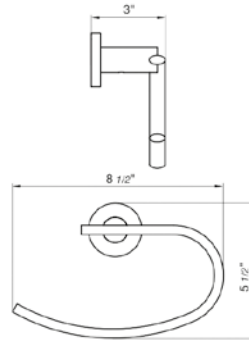

- Polished Chrome FV162/59-PC
- Polished Nickel - PVD FV162/59-PN
- Brushed Nickel - PVD FV162/59-BN
- Polished Gold - PVD FV162/59-PG*
- Brushed Gold - PVD FV162/59-BG*
- Polished Rose Gold - PVD FV162/59-RG*
- Polished Brass - PVD FV162/59-PB*
- Brushed Brass - PVD FV162/59-BB*
- Satin Greystone - PVD FV162/59-SGR*
- Satin Black - PVD FV162/59-BK*
- Flat Black FV162/59-FB*
- **Unlacquered Polished Brass FV162/59-UPB*

Towel ring