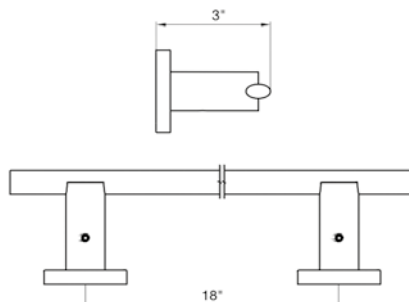

- Polished Chrome FV164/59-PC
- Polished Nickel - PVD FV164/59-PN
- Brushed Nickel - PVD FV164/59-BN
- Polished Gold - PVD FV164/59-PG*
- Brushed Gold - PVD FV164/59-BG*
- Polished Rose Gold - PVD FV164/59-RG*
- Polished Brass - PVD FV164/59-PB*
- Brushed Brass - PVD FV164/59-BB*
- Satin Greystone - PVD FV164/59-SGR*
- Satin Black - PVD FV164/59-BK*
- Flat Black FV164/59-FB*
- **Unlacquered Polished Brass FV164/59-UPB*

*Non-stock finish – allow 6 to 8 weeks. - **UPB is a living finish and is therefore excluded from finish warranty.