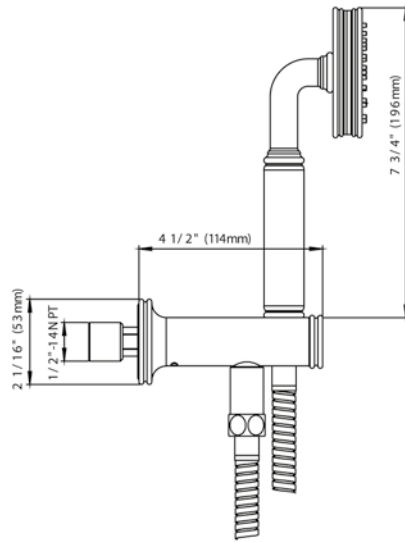

PHOTOGRAPH · DESCRIPTION

DIAGRAM

FINISHES

MODEL

- Polished Chrome FV131/K3-PC
- Polished Nickel - PVD FV131/K3-PN
- Brushed Nickel - PVD FV131/K3-BN
- Polished Gold - PVD FV131/K3-PG*
- Brushed Gold - PVD FV131/K3-BG*
- Polished Rose Gold - PVD FV131/K3-RG*
- Polished Brass - PVD FV131/K3-PB*
- Brushed Brass - PVD FV131/K3-PB*
- Satin Greystone - PVD FV131/K3-SGR*
- Satin Black - PVD FV131/K3-BK*
- Flat Black FV131/K3-FB*
- **Unlacquered Polished Brass FV131/K3-UPB*

Hand shower assembly. All in one swivel holder and water supply, 1/2" NPT Female.