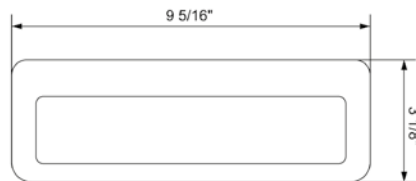

Towel holder

- Polished Chrome FV162/K1-PC
- Polished Nickel - PVD FV162/K1-PN
- Brushed Nickel - PVD FV162/K1-BN
- Polished Gold - PVD FV162/K1-PG*
- Brushed Gold - PVD FV162/K1-BG*
- Polished Rose Gold - PVD FV162/K1-RG*
- Polished Brass - PVD FV162/K1-PB*
- Brushed Brass - PVD FV162/K1-BB*
- Satin Greystone - PVD FV162/K1-SGR*
- Satin Black - PVD FV162/K1-BK*
- Flat Black FV162/K1-FB*
- **Unlacquered Polished Brass FV162/K1-UPB*