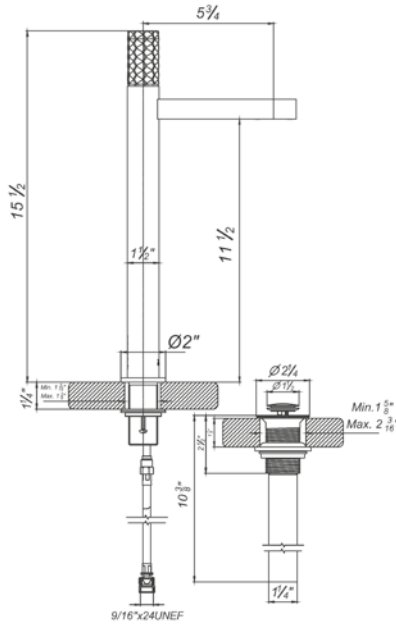

PHOTOGRAPH · DESCRIPTION

DIAGRAM

FINISHES

MODEL