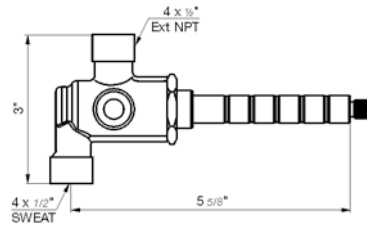

FV680.BASE

Wall diverter valve

3 port diverter valve rough-in (can be converted to a 2 port by changing a washer). To be used with any of our Volume Control Trims (does not have a built-in shutoff)

*Non-stock finish – allow 6 to 8 weeks. - **UPB is a living finish and is therefore excluded from finish warranty.