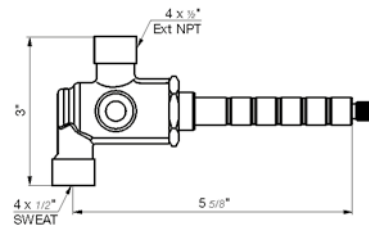

FV680.BASE

Wall diverter valve

3 port diverter valve rough-in (can be converted to a 2 port by changing a washer). To be used with any of our Volume Control Trims (does not have a built-in shutoff)

*Non-stock finish – allow 6 to 8 weeks. - **UPB is a living finish and is therefore excluded from finish warranty.