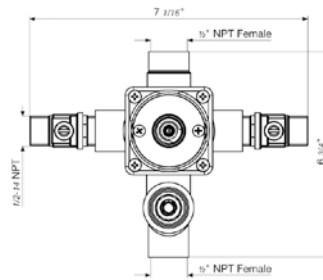

FV114C.BASE

Pressure balance valve with diverter - 1/2" rough valve only. Flow rate 7 GPM @ 50 PSI.