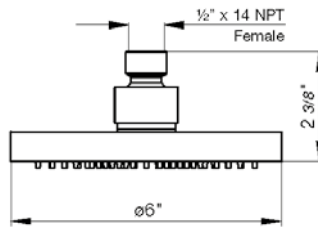

6" showerhead. Flow Rate 1.75 GPM @ 60 PSI.

- Polished Chrome FV126/59-PC
- Polished Nickel - PVD FV126/59-PN
- Brushed Nickel - PVD FV126/59-BN
- Polished Gold - PVD FV126/59-PG*
- Brushed Gold - PVD FV126/59-BG*
- Polished Rose Gold - PVD FV126/59-RG*
- Polished Brass - PVD FV126/59-PB*
- Brushed Brass - PVD FV126/59-BB*
- Satin Greystone - PVD FV126/59-SGR*
- Satin Black - PVD FV126/59-BK*
- Flat Black FV126/59-FB*
- **Unlacquered Polished Brass FV126/59-UPB*