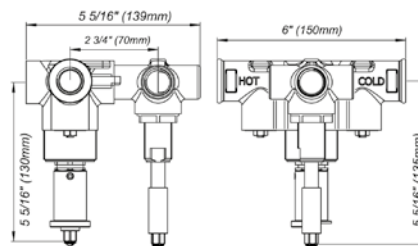

FV247.BASE

1/2" thermostatic rough-in valve only, with integral three port non-sharing diverter and shut-off.

*Non-stock finish – allow 6 to 8 weeks. - **UPB is a living finish and is therefore excluded from finish warranty.