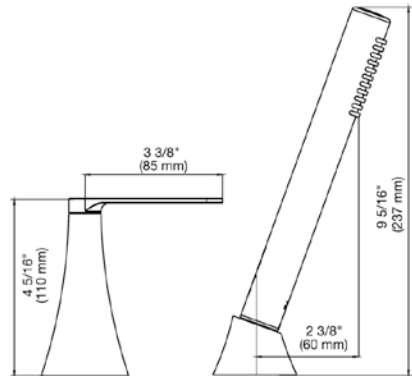

Deck mounted Roman bath faucet 3/4" valves

- Polished Chrome FV133/K4L.0-PC
- Polished Nickel - PVD FV133/K4L.0-PN
- Brushed Nickel - PVD FV133/K4L.0-BN
- Polished Gold - PVD FV133/K4L.0-PG*
- Brushed Gold - PVD FV133/K4L.0-BG*
- Polished Rose Gold - PVD FV133/K4L.0-RG*
- Polished Brass - PVD FV133/K4L.0-PB*
- Brushed Brass - PVD FV133/K4L.0-BB*
- Satin Greystone - PVD FV133/K4L.0-SGR*
- Satin Black - PVD FV133/K4L.0-BK*
- Flat Black FV133/K4L.0-FB*
- **Unlacquered Polished Brass FV133/K4L.0-UPB*

*Non-stock finish – allow 6 to 8 weeks. - **UPB is a living finish and is therefore excluded from finish warranty.