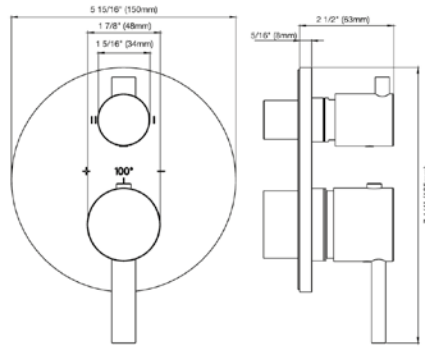

PHOTOGRAPH · DESCRIPTION

DIAGRAM

FINISHES

MODEL