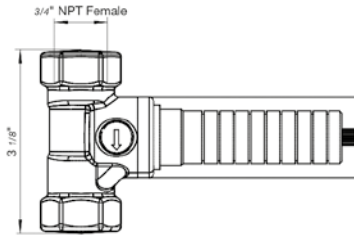

FV480.BASE-19

Wall volume control, 3/4" rough valve.