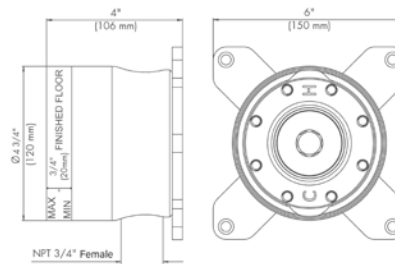

FV215.BASE

*Non-stock finish – allow 6 to 8 weeks. - **UPB is a living finish and is therefore excluded from finish warranty.