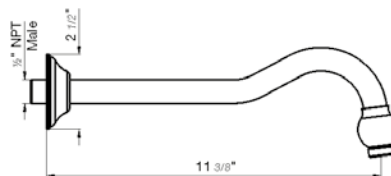

- Polished Chrome FV140/58-PC
- Polished Nickel - PVD FV140/58-PN
- Brushed Nickel - PVD FV140/58-BN
- Polished Gold - PVD FV140/58-PG*
- Brushed Gold - PVD FV140/58-BG*
- Polished Rose Gold - PVD FV140/58-RG*
- Polished Brass - PVD FV140/58-PB*
- Brushed Brass - PVD FV140/58-BB*
- Satin Greystone - PVD FV140/58-SGR*
- Satin Black - PVD FV140/58-BK*
- Flat Black FV140/58-FB*
- **Unlacquered Polished Brass FV140/58-UPB*

*Non-stock finish – allow 6 to 8 weeks. - **UPB is a living finish and is therefore excluded from finish warranty.