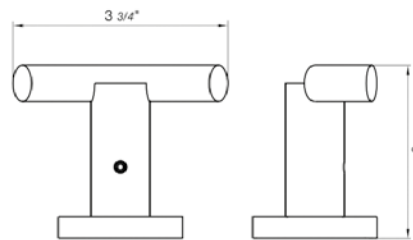

PHOTOGRAPH · DESCRIPTION

DIAGRAM

FINISHES

MODEL

24" towel bar

- Polished Chrome FV164.01/59-PC
- Polished Nickel - PVD FV164.01/59-PN
- Brushed Nickel - PVD FV164.01/59-BN
- Polished Gold - PVD FV164.01/59-PG*
- Brushed Gold - PVD FV164.01/59-BG*
- Polished Rose Gold - PVD FV164.01/59-RG*
- Polished Brass - PVD FV164.01/59-PB*
- Brushed Brass - PVD FV164.01/59-BB*
- Satin Greystone - PVD FV164.01/59-SGR*
- Satin Black - PVD FV164.01/59-BK*
- Flat Black FV164.01/59-FB*
- **Unlacquered Polished Brass FV164.01/59-UPB*

30" towel bar

- Polished Chrome FV164.02/59-PC
- Polished Nickel - PVD FV164.02/59-PN
- Brushed Nickel - PVD FV164.02/59-BN
- Polished Gold - PVD FV164.02/59-PG*
- Brushed Gold - PVD FV164.02/59-BG*
- Polished Rose Gold - PVD FV164.02/59-RG*
- Polished Brass - PVD FV164.02/59-PB*
- Brushed Brass - PVD FV164.02/59-BB*
- Satin Greystone - PVD FV164.02/59-SGR*
- Satin Black - PVD FV164.02/59-BK*
- Flat Black FV164.02/59-FB*
- **Unlacquered Polished Brass FV164.02/59-UPB*

Robe hook

- Polished Chrome FV166/59-PC
- Polished Nickel - PVD FV166/59-PN
- Brushed Nickel - PVD FV166/59-BN
- Polished Gold - PVD FV166/59-PG*
- Brushed Gold - PVD FV166/59-BG*
- Polished Rose Gold - PVD FV166/59-RG*
- Polished Brass - PVD FV166/59-PB*
- Brushed Brass - PVD FV166/59-BB*
- Satin Greystone - PVD FV166/59-SGR*
- Satin Black - PVD FV166/59-BK*
- Flat Black FV166/59-FB*
- **Unlacquered Polished Brass FV166/59-UPB*

Toilet paper holder