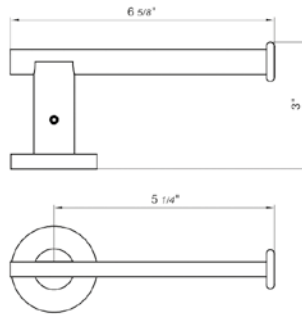

- Polished Chrome FV167/59-PC
- Polished Nickel - PVD FV167/59-PN
- Brushed Nickel - PVD FV167/59-BN
- Polished Gold - PVD FV167/59-PG*
- Brushed Gold - PVD FV167/59-BG*
- Polished Rose Gold - PVD FV167/59-RG*
- Polished Brass - PVD FV167/59-PB*
- Brushed Brass - PVD FV167/59-BB*
- Satin Greystone - PVD FV167/59-SGR*
- Satin Black - PVD FV167/59-BK*
- Flat Black FV167/59-FB*
- **Unlacquered Polished Brass FV167/59-UPB*

Toilet paper holder

*Non-stock finish – allow 6 to 8 weeks. - **UPB is a living finish and is therefore excluded from finish warranty.