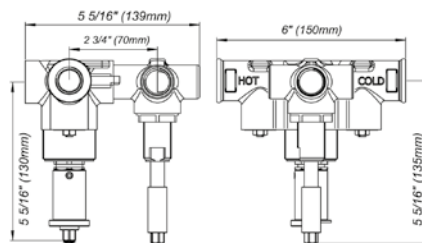

- Polished Chrome FV247.0-PC
- Polished Nickel - PVD FV247.0-PN
- Brushed Nickel - PVD FV247.0-BN
- Polished Gold - PVD FV247.0-PG*
- Brushed Gold - PVD FV247.0-BG*
- Polished Rose Gold - PVD FV247.0-RG*
- Polished Brass - PVD FV247.0-PB*
- Brushed Brass - PVD FV247.0-BB*
- Satin Greystone - PVD FV247.0-SGR*
- Satin Black - PVD FV247.0-BK*
- Flat Black FV247.0-FB*
- **Unlacquered Polished Brass FV247.0-UPB*

Thermostatic wall valve with three outlets - trim only

Note: This set uses the FV247.BASE 1/2" thermostatic wall valve

FV247.BASE

1/2" thermostatic rough-in valve only, with integral three port non-sharing diverter and shut-off.

*Non-stock finish – allow 6 to 8 weeks. - **UPB is a living finish and is therefore excluded from finish warranty.