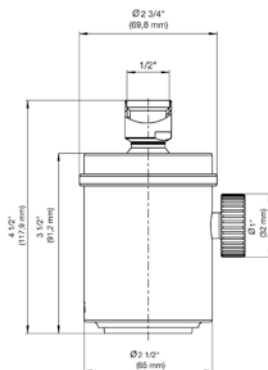

- Polished Chrome FV126.09H-PC
- Polished Nickel - PVD FV126.09H-PN
- Brushed Nickel - PVD FV126.09H-BN
- Polished Gold - PVD FV126.09H-PG*
- Brushed Gold - PVD FV126.09H-BG*
- Polished Rose Gold - PVD FV126.09H-RG*
- Polished Brass - PVD FV126.09H-PB*
- Brushed Brass - PVD FV126.09H-BB*
- Satin Greystone - PVD FV126.09H-SGR*
- Satin Black - PVD FV126.09H-BK*
- Flat Black FV126.09H-FB*
- **Unlacquered Polished Brass FV126.09H-UPB*

*Non-stock finish – allow 6 to 8 weeks. - **UPB is a living finish and is therefore excluded from finish warranty.