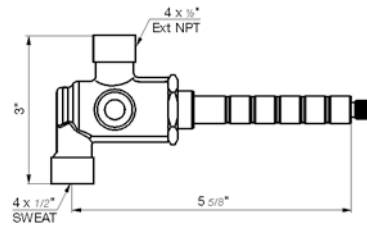

FV680.BASE

Wall diverter valve

3 port diverter valve rough-in (can be converted to a 2 port by changing a washer). To be used with any of our Volume Control Trims (does not have a built-in shutoff)