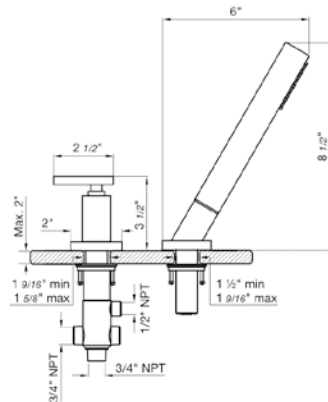

- Polished Chrome FV133/85L.0-PC
- Polished Nickel - PVD FV133/85L.0-PN
- Brushed Nickel - PVD FV133/85L.0-BN
- Polished Gold - PVD FV133/85L.0-PG*
- Brushed Gold - PVD FV133/85L.0-BG*
- Polished Rose Gold - PVD FV133/85L.0-RG*
- Polished Brass - PVD FV133/85L.0-PB*
- Brushed Brass - PVD FV133/85L.0-BB*
- Satin Greystone - PVD FV133/85L.0-SGR*
- Satin Black - PVD FV133/85L.0-BK*
- Flat Black FV133/85L.0-FB*
- **Unlacquered Polished Brass FV133/85L.0-UPB*

*Non-stock finish – allow 6 to 8 weeks. - **UPB is a living finish and is therefore excluded from finish warranty.