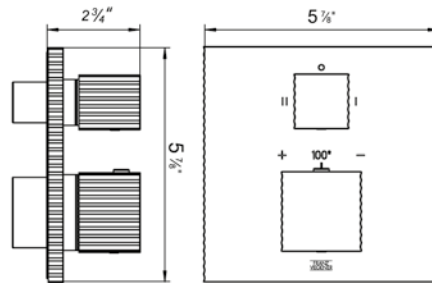

5 5/16" (135mm) 5 5/16" (130mm) 1/2" thermostatic rough-in valve only with integral two port non-sharing diverter and shut-off 5.5 gpm (gallons per minute) flow rate (@60 psi)