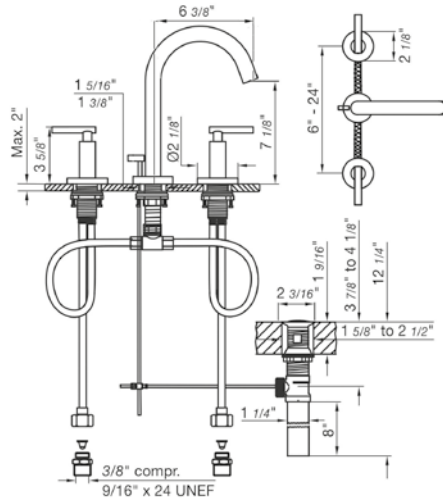

PHOTOGRAPH · DESCRIPTION

DIAGRAM

FINISHES

MODEL

- Polished Chrome FV201/59L-PC
- Polished Nickel - PVD FV201/59L-PN
- Brushed Nickel - PVD FV201/59L-BN
- Polished Gold - PVD FV201/59L-PG*
- Brushed Gold - PVD FV201/59L-BG*
- Polished Rose Gold - PVD FV201/59L-RG*
- Polished Brass - PVD FV201/59L-PB*
- Brushed Brass - PVD FV201/59L-BB*
- Satin Greystone - PVD FV201/59L-SGR*
- Satin Black - PVD FV201/59L-BK*
- Flat Black FV201/59L-FB*
- **Unlacquered Polished Brass FV201/59L-UPB*

Widespread lavatory faucet with pop-up drain assembly