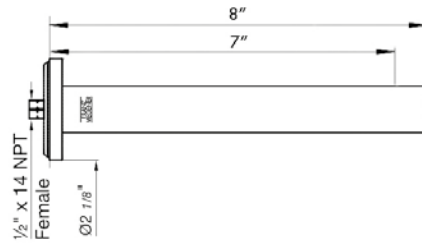

Tub wall spout 1/2" Fem NPT connection.

- Polished Chrome FV103/J2.17.0-PC
- Polished Nickel - PVD FV103/J2.17.0-PN
- Brushed Nickel - PVD FV103/J2.17.0-BN
- Polished Gold - PVD FV103/J2.17.0-PG*
- Brushed Gold - PVD FV103/J2.17.0-BG*
- Polished Rose Gold - PVD FV103/J2.17.0-RG*
- Polished Brass - PVD FV103/J2.17.0-PB*
- Brushed Brass - PVD FV103/J2.17.0-BB*
- Satin Greystone - PVD FV103/J2.17.0-SGR*
- Satin Black - PVD FV103/J2.17.0-BK*
- Flat Black FV103/J2.17.0-FB*
- **Unlacquered Polished Brass FV103/J2.17.0-UPB*

*Non-stock finish – allow 6 to 8 weeks. - **UPB is a living finish and is therefore excluded from finish warranty.