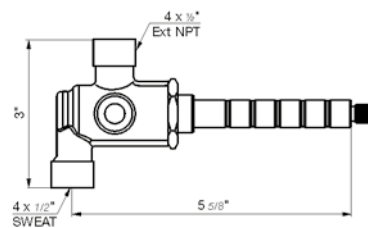

FV680.BASE

Wall diverter valve

3 port diverter valve rough-in (can be converted to a 2 port by changing a washer). To be used with any of our Volume Control Trims (does not have a built-in shutoff)