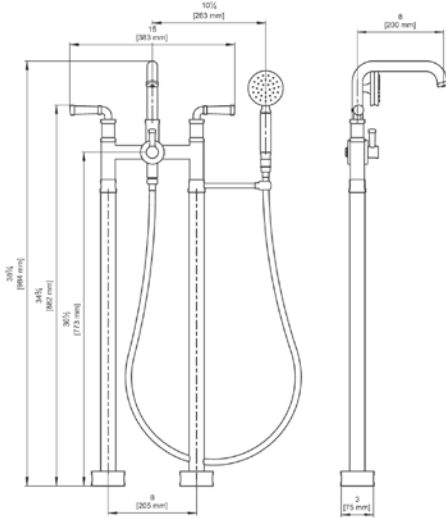

PHOTOGRAPH · DESCRIPTION

DIAGRAM

FINISHES

MODEL