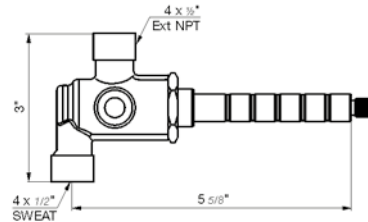

FV680.BASE

Wall diverter valve

3 port diverter valve rough-in (can be converted to a 2 port by changing a washer). To be used with any of our Volume Control Trims (does not have a built-in shutoff)

*Non-stock finish – allow 6 to 8 weeks. - **UPB is a living finish and is therefore excluded from finish warranty.