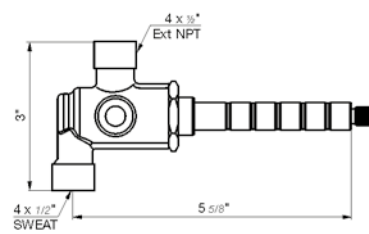

FV680.BASE

Wall diverter valve

3 port diverter valve rough-in (can be converted to a 2 port by changing a washer). To be used with any of our Volume Control Trims (does not have a built-in shutoff)