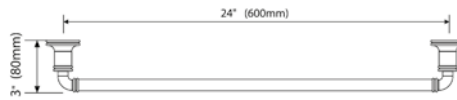

- Polished Chrome FV164.01/K3-PC
- Polished Nickel - PVD FV164.01/K3-PN
- Brushed Nickel - PVD FV164.01/K3-BN
- Polished Gold - PVD FV164.01/K3-PG*
- Brushed Gold - PVD FV164.01/K3-BG*
- Polished Rose Gold - PVD FV164.01/K3-RG*
- Polished Brass - PVD FV164.01/K3-PB*
- Brushed Brass - PVD FV164.01/K3-BB*
- Satin Greystone - PVD FV164.01/K3-SGR*
- Satin Black - PVD FV164.01/K3-BK*
- Flat Black FV164.01/K3-FB*
- **Unlacquered Polished Brass FV164.01/K3-UPB*