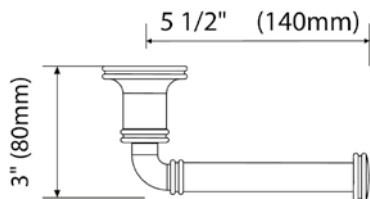

- Polished Chrome FV167/K3-PC
- Polished Nickel - PVD FV167/K3-PN
- Brushed Nickel - PVD FV167/K3-BN
- Polished Gold - PVD FV167/K3-PG*
- Brushed Gold - PVD FV167/K3-BG*
- Polished Rose Gold - PVD FV167/K3-RG*
- Polished Brass - PVD FV167/K3-PB*
- Brushed Brass - PVD FV167/K3-BB*
- Satin Greystone - PVD FV167/K3-SGR*
- Satin Black - PVD FV167/K3-BK*
- Flat Black FV167/K3-FB*
- **Unlacquered Polished Brass FV167/K3-UPB*

Toilet paper holder

*Non-stock finish – allow 6 to 8 weeks. - **UPB is a living finish and is therefore excluded from finish warranty.