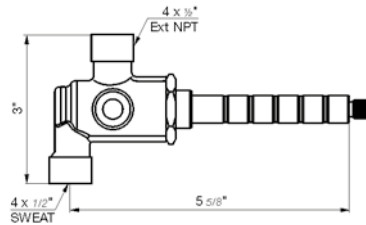

FV680.BASE

Wall diverter valve

3 port diverter valve rough-in (can be converted to a 2 port by changing a washer). To be used with any of our Volume Control Trims (does not have a built-in shutoff)

*Non-stock finish – allow 6 to 8 weeks. - **UPB is a living finish and is therefore excluded from finish warranty.