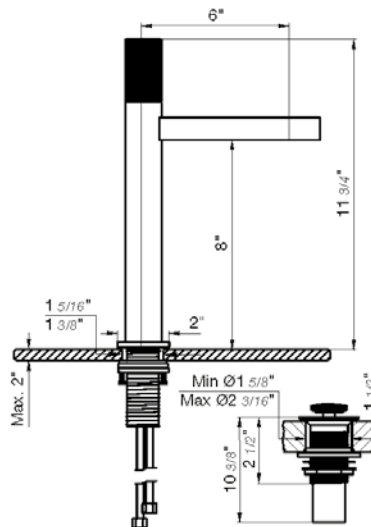

- Polished Chrome FV181.01/J2K-PC
- Polished Nickel - PVD FV181.01/J2K-PN
- Brushed Nickel - PVD FV181.01/J2K-BN
- Polished Gold - PVD FV181.01/J2K-PG*
- Brushed Gold - PVD FV181.01/J2K-BG*
- Polished Rose Gold - PVD FV181.01/J2K-RG*
- Polished Brass - PVD FV181.01/J2K-PB*
- Brushed Brass - PVD FV181.01/J2K-BB*
- Satin Greystone - PVD FV181.01/J2K-SGR*
- Satin Black - PVD FV181.01/J2K-BK*
- **Unlacquered Polished Brass FV181.01/J2K-UPB*

Vessel height, single handle lavatory set with push-down pop-up drain assembly (no lift rod)

*Non-stock finish – allow 6 to 8 weeks. - **UPB is a living finish and is therefore excluded from finish warranty.