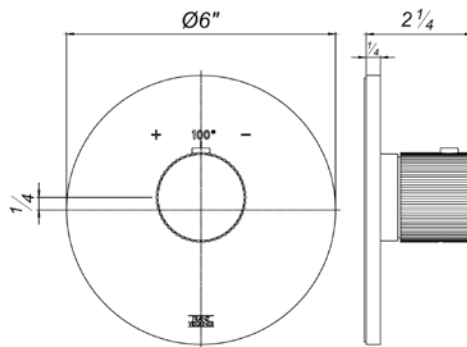

PHOTOGRAPH · DESCRIPTION

DIAGRAM

FINISHES

MODEL

Push down pop-up with overflow, with extra long tallpiece.

- Polished Chrome FV248.02-PC
- Polished Nickel - PVD FV248.02-PN
- Brushed Nickel - PVD FV248.02-BN
- Polished Gold - PVD FV248.02-PG*
- Brushed Gold - PVD FV248.02-BG*
- Polished Rose Gold - PVD FV248.02-RG*
- Polished Brass - PVD FV248.02-PB*
- Brushed Brass - PVD FV248.02-BB*
- Satin Greystone - PVD FV248.02-SGR*
- Satin Black - PVD FV248.02-BK*
- Flat Black FV248.02-FB*
- **Unlacquered Polished Brass FV248.02-UPB*

Push down pop-up without overflow, with extra long tallpiece.

- Polished Chrome FV248.03-PC
- Polished Nickel - PVD FV248.03-PN
- Brushed Nickel - PVD FV248.03-BN
- Polished Gold - PVD FV248.03-PG*
- Brushed Gold - PVD FV248.03-BG*
- Polished Rose Gold - PVD FV248.03-RG*
- Polished Brass - PVD FV248.03-PB*
- Brushed Brass - PVD FV248.03-BB*
- Satin Greystone - PVD FV248.03-SGR*
- Satin Black - PVD FV248.03-BK*
- Flat Black FV248.03-FB*
- **Unlacquered Polished Brass FV248.03-UPB*

Thermostatic wall valve. Trim only.

Note: This set uses the FV217.BASE 3/4" thermostatic wall valve

- Polished Chrome FV217V.0-PC
- Polished Nickel - PVD FV217V.0-PN
- Brushed Nickel - PVD FV217V.0-BN
- Polished Gold - PVD FV217V.0-PG*
- Brushed Gold - PVD FV217V.0-BG*
- Polished Rose Gold - PVD FV217V.0-RG*
- Polished Brass - PVD FV217V.0-PB*
- Brushed Brass - PVD FV217V.0-BB*
- Satin Greystone - PVD FV217V.0-SGR*
- Satin Black - PVD FV217V.0-BK*
- Flat Black FV217V.0-FB*
- **Unlacquered Polished Brass FV217V.0-UPB*