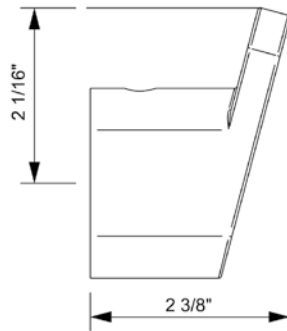

PHOTOGRAPH · DESCRIPTION

DIAGRAM

FINISHES

MODEL

24" towel bar

- Polished Chrome FV164.01/K1-PC
- Polished Nickel - PVD FV164.01/K1-PN
- Brushed Nickel - PVD FV164.01/K1-BN
- Polished Gold - PVD FV164.01/K1-PG*
- Brushed Gold - PVD FV164.01/K1-BG*
- Polished Rose Gold - PVD FV164.01/K1-RG*
- Polished Brass - PVD FV164.01/K1-PB*
- Brushed Brass - PVD FV164.01/K1-BB*
- Satin Greystone - PVD FV164.01/K1-SGR*
- Satin Black - PVD FV164.01/K1-BK*
- Flat Black FV164.01/K1-FB*
- **Unlacquered Polished Brass FV164.01/K1-UPB*

30" towel bar

- Polished Chrome FV164.02/K1-PC
- Polished Nickel - PVD FV164.02/K1-PN
- Brushed Nickel - PVD FV164.02/K1-BN
- Polished Gold - PVD FV164.02/K1-PG*
- Brushed Gold - PVD FV164.02/K1-BG*
- Polished Rose Gold - PVD FV164.02/K1-RG*
- Polished Brass - PVD FV164.02/K1-FB*
- Brushed Brass - PVD FV164.02/K1-BB*
- Satin Greystone - PVD FV164.02/K1-SGR*
- Satin Black - PVD FV164.02/K1-BK*
- Flat Black FV164.02/K1-FB*
- **Unlacquered Polished Brass FV164.02/K1-UPB*

Robe hook

- Polished Chrome FV166/K1-PC
- Polished Nickel - PVD FV166/K1-PN
- Brushed Nickel - PVD FV166/K1-BN
- Polished Gold - PVD FV166/K1-PG*
- Brushed Gold - PVD FV166/K1-BG*
- Polished Rose Gold - PVD FV166/K1-RG*
- Polished Brass - PVD FV166/K1-PB*
- Brushed Brass - PVD FV166/K1-BB*
- Satin Greystone - PVD FV166/K1-SGR*
- Satin Black - PVD FV166/K1-BK*
- Flat Black FV166/K1-FB*
- **Unlacquered Polished Brass FV166/K1-UPB*

Toilet paper holder