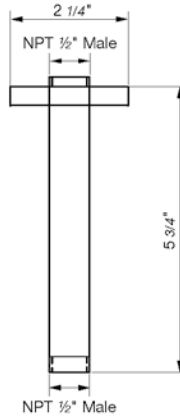

PHOTOGRAPH · DESCRIPTION

DIAGRAM

FINISHES

MODEL

- Polished Chrome FV142-PC
- Polished Nickel - PVD FV142-PN
- Brushed Nickel - PVD FV142-BN
- Polished Gold - PVD FV142-PG*
- Brushed Gold - PVD FV142-BG*
- Polished Rose Gold - PVD FV142-RG*
- Polished Brass - PVD FV142-PB*
- Brushed Brass - PVD FV142-BB*
- Satin Greystone - PVD FV142-SGR*
- Satin Black - PVD FV142-BK*
- Flat Black FV142-FB*
- **Unlacquered Polished Brass FV142-UPB*

Ceiling shower arm and escutcheon