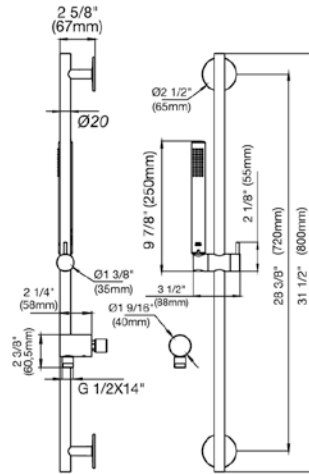

Round Slide Bar complete including hand shower, 60" hose and outlet elbow

- Polished Chrome FV128.02-PC
- Polished Nickel - PVD FV128.02-PN
- Brushed Nickel - PVD FV128.02-BN
- Polished Gold - PVD FV128.02-PG*
- Brushed Gold - PVD FV128.02-BG*
- Polished Rose Gold - PVD FV128.02-RG*
- Polished Brass - PVD FV128.02-PB*
- Brushed Brass - PVD FV128.02-BB*
- Satin Greystone - PVD FV128.02-SGR*
- Satin Black - PVD FV128.02-BK*