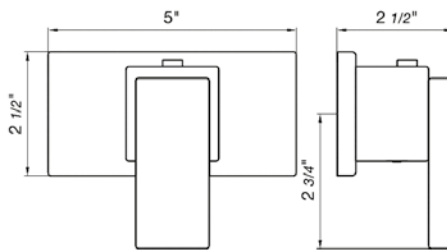

Thermostatic wall valve - trim only

Note: This set uses the FV217.BASE 3/4" thermostatic wall valve

- Polished Chrome FV217/J9.0-PC
- Polished Nickel - PVD FV217/J9.0-PN
- Brushed Nickel - PVD FV217/J9.0-BN
- Polished Gold - PVD FV217/J9.0-PG*
- Brushed Gold - PVD FV217/J9.0-BG*
- Polished Rose Gold - PVD FV217/J9.0-RG*
- Polished Brass - PVD FV217/J9.0-PB*
- Brushed Brass - PVD FV217/J9.0-BB*
- Satin Greystone - PVD FV217/J9.0-SGR*
- Satin Black - PVD FV217/J9.0-BK*
- Flat Black FV217/J9.0-FB*
- **Unlacquered Polished Brass FV217/J9.0-UPB*