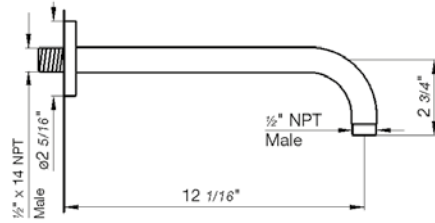

PHOTOGRAPH · DESCRIPTION

DIAGRAM

FINISHES

MODEL

- Polished Chrome FV140/59-PC
- Polished Nickel - PVD FV140/59-PN
- Brushed Nickel - PVD FV140/59-BN
- Polished Gold - PVD FV140/59-PG*
- Brushed Gold - PVD FV140/59-BG*
- Polished Rose Gold - PVD FV140/59-RG*
- Polished Brass - PVD FV140/59-PB*
- Brushed Brass - PVD FV140/59-BB*
- Satin Greystone - PVD FV140/59-SGR*
- Satin Black - PVD FV140/59-BK*
- Flat Black FV140/59-FB*
- **Unlacquered Polished Brass FV140/59-UPB*

Shower arm and escutcheon