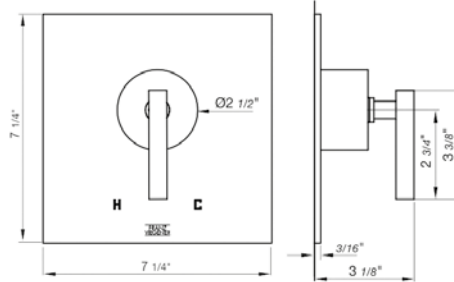

- Polished Chrome FV115/85L.0-PC
- Polished Nickel - PVD FV115/85L.0-PN
- Brushed Nickel - PVD FV115/85L.0-BN
- Polished Gold - PVD FV115/85L.0-PG*
- Brushed Gold - PVD FV115/85L.0-BG*
- Polished Rose Gold - PVD FV115/85L.0-RG*
- Polished Brass - PVD FV115/85L.0-PB*
- Brushed Brass - PVD FV115/85L.0-BB*
- Satin Greystone - PVD FV115/85L.0-SGR*
- Satin Black - PVD FV115/85L.0-BK*
- Flat Black FV115/85L.0-FB*
- **Unlacquered Polished Brass FV115/85L.0-UPB*

Pressure balance valve less diverter - trim only

Note: This set uses the FV115C.BASE Pressure balance valve less diverter - 1/2" rough valve only (see below).