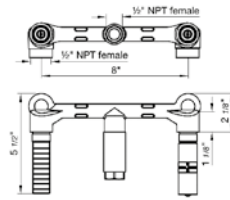

FV203.BASE