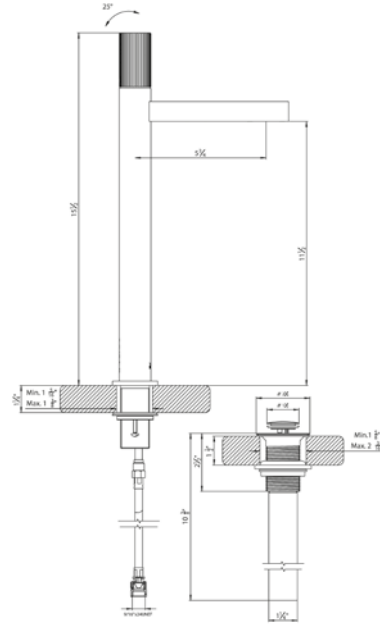

PHOTOGRAPH · DESCRIPTION

DIAGRAM

FINISHES

MODEL