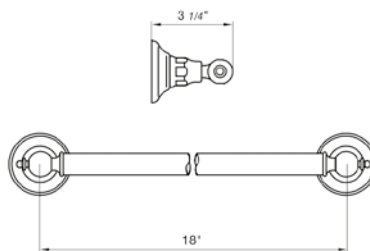

- Polished Chrome FV164/58-PC
- Polished Nickel - PVD FV164/58-PN
- Brushed Nickel - PVD FV164/58-BN
- Polished Gold - PVD FV164/58-PG*
- Brushed Gold - PVD FV164/58-BG*
- Polished Rose Gold - PVD FV164/58-RG*
- Polished Brass - PVD FV164/58-PB*
- Brushed Brass - PVD FV164/58-BB*
- Satin Greystone - PVD FV164/58-SGR*
- Satin Black - PVD FV164/58-BK*
- Flat Black FV164/58-FB*
- **Unlacquered Polished Brass FV164/58-UPB*

*Non-stock finish – allow 6 to 8 weeks. - **UPB is a living finish and is therefore excluded from finish warranty.