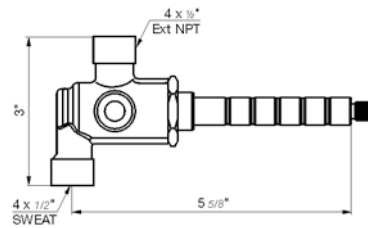

Wall volume control, 3/4" rough valve.

FV680.BASE

Wall diverter valve

3 port diverter valve rough-in (can be converted to a 2 port by changing a washer). To be used with any of our Volume Control Trims (does not have a built-in shutoff)

*Non-stock finish – allow 6 to 8 weeks. - **UPB is a living finish and is therefore excluded from finish warranty.