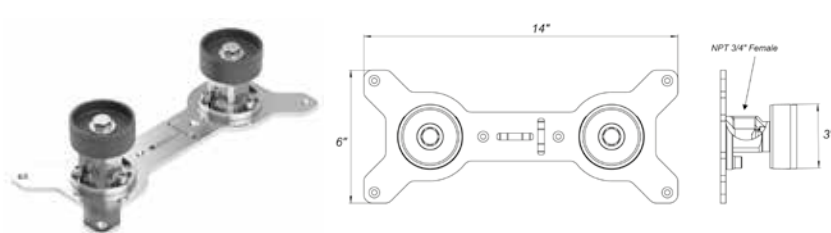

FV225.BASE

Freestanding rough valve 3/4" NPT FEM

*Non-stock finish – allow 6 to 8 weeks. - **UPB is a living finish and is therefore excluded from finish warranty.