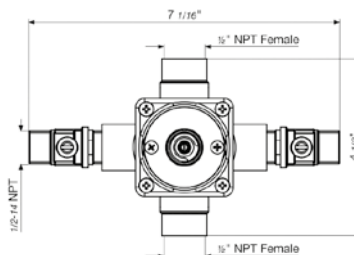

FV115C.BASE

Pressure balance valve less diverter - 1/2" rough valve only. Flow rate 7 GPM @ 50 PSI.

*Non-stock finish – allow 6 to 8 weeks. **UPB is a living finish and is therefore excluded from finish warranty.