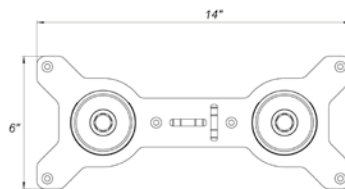

*Non-stock finish – allow 6 to 8 weeks. - **UPB is a living finish and is therefore excluded from finish warranty.