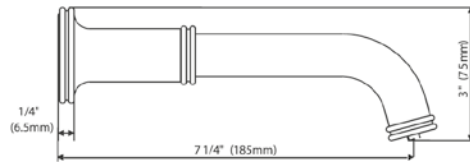

Tub wall spout 1/2" Fem NPT connection.

- Polished Chrome FV103/K3.17.0-PC
- Polished Nickel - PVD FV103/K3.17.0-PN
- Brushed Nickel - PVD FV103/K3.17.0-BN
- Polished Gold - PVD FV103/K3.17.0-PG*
- Brushed Gold - PVD FV103/K3.17.0-BG*
- Polished Rose Gold - PVD FV103/K3.17.0-RG*
- Polished Brass - PVD FV103/K3.17.0-PB*
- Brushed Brass - PVD FV103/K3.17.0-BB*
- Satin Greystone - PVD FV103/K3.17.0-SGR*
- Satin Black - PVD FV103/K3.17.0-BK*
- Flat Black FV103/K3.17.0-FB*
- **Unlacquered Polished Brass FV103/K3.17.0-UPB*