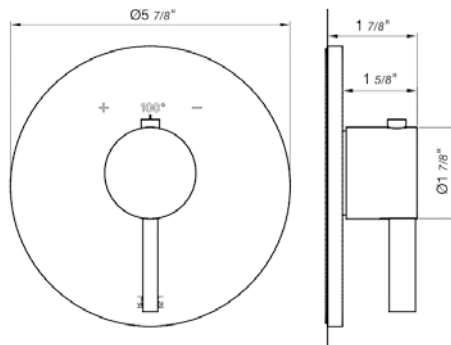

- Polished Chrome FV217/J2.0-PC
- Polished Nickel - PVD FV217/J2.0-PN
- Brushed Nickel - PVD FV217/J2.0-BN
- Polished Gold - PVD FV217/J2.0-PG*
- Brushed Gold - PVD FV217/J2.0-BG*
- Polished Rose Gold - PVD FV217/J2.0-RG*
- Polished Brass - PVD FV217/J2.0-PB*
- Brushed Brass - PVD FV217/J2.0-BB*
- Satin Greystone - PVD FV217/J2.0-SGR*
- Satin Black - PVD FV217/J2.0-BK*
- Flat Black FV217/J2.0-FB*
- **Unlacquered Polished Brass FV217/J2.0-UPB*