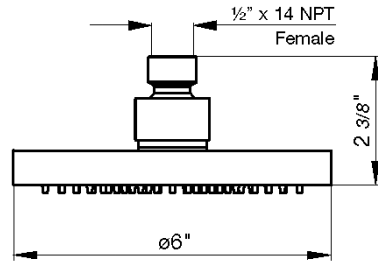

PHOTOGRAPH · DESCRIPTION

DIAGRAM

FINISHES

MODEL

6" showerhead. Flow Rate 1.75 GPM @ 60 PSI.

- Polished Chrome FV126/59-PC
- Polished Nickel - PVD FV126/59-PN
- Brushed Nickel - PVD FV126/59-BN
- Polished Gold - PVD FV126/59-PG*
- Brushed Gold - PVD FV126/59-BG*
- Polished Rose Gold - PVD FV126/59-RG*
- Polished Brass - PVD FV126/59-PB*
- Brushed Brass - PVD FV126/59-BB*
- Satin Greystone - PVD FV126/59-SGR*
- Satin Black - PVD FV126/59-BK*
- Flat Black FV126/59-FB*
- **Unlacquered Polished Brass FV126/59-UPB*