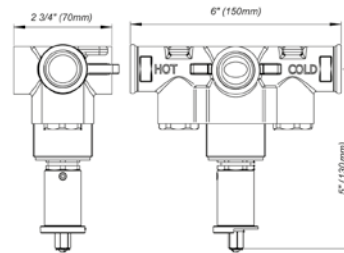

FV217.BASE

3/4" thermostatic wall rough-in valve only 17.5 gpm (gallons per minute) flow rate (@45 psi)