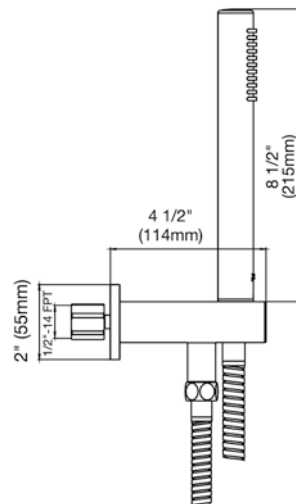

- Polished Chrome FV131/J2-PC
- Polished Nickel - PVD FV131/J2-PN
- Brushed Nickel - PVD FV131/J2-BN
- Polished Gold - PVD FV131/J2-PG*
- Brushed Gold - PVD FV131/J2-BG*
- Polished Rose Gold - PVD FV131/J2-RG*
- Polished Brass - PVD FV131/J2-PB*
- Brushed Brass - PVD FV131/J2-BB*
- Satin Greystone - PVD FV131/J2-SGR*
- Satin Black - PVD FV131/J2-BK*
- Flat Black FV131/J2-FB*
- **Unlacquered Polished Brass FV131/J2-UPB*

Hand shower assembly. All in one swivel holder and water supply, 1/2" NPT Female.

*Non-stock finish – allow 6 to 8 weeks. - **UPB is a living finish and is therefore excluded from finish warranty.