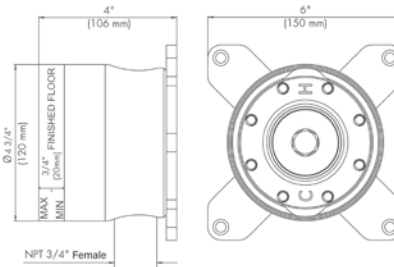

FV215.BASE

Freestanding rough valve 3/4" NPT FEM