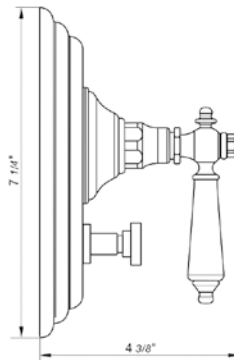

- Polished Chrome FV133/58W.0-PC
- Polished Nickel - PVD FV133/58W.0-PN
- Brushed Nickel - PVD FV133/58W.0-BN
- Polished Gold - PVD FV133/58W.0-PG*
- Brushed Gold - PVD FV133/58W.0-BG*
- Polished Rose Gold - PVD FV133/58W.0-RG*
- Polished Brass - PVD FV133/58W.0-PB*
- Brushed Brass - PVD FV133/58W.0-BB*
- Satin Greystone - PVD FV133/58W.0-SGR*
- Satin Black - PVD FV133/58W.0-BK*
- Flat Black FV133/58W.0-FB*
- **Unlacquered Polished Brass FV133/58W.0-UPB*

Deck mounted Roman diverter valve and handshower assembly