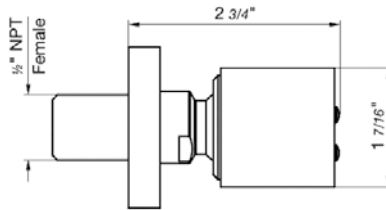

- Polished Chrome FV138.03-PC
- Polished Nickel - PVD FV138.03-PN
- Brushed Nickel - PVD FV138.03-BN
- Polished Gold - PVD FV138.03-PG*
- Brushed Gold - PVD FV138.03-BG*
- Polished Rose Gold - PVD FV138.03-RG*
- Polished Brass - PVD FV138.03-PB*
- Brushed Brass - PVD FV138.03-BB*
- Satin Greystone - PVD FV138.03-SGR*
- Satin Black - PVD FV138.03-BK*
- Flat Black FV138.03-FB*
- **Unlacquered Polished Brass FV138.03-UPB*