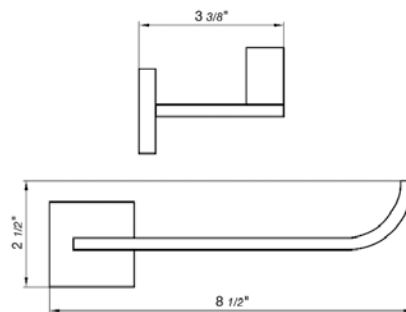

- Polished Chrome FV166/J4-PC
- Polished Nickel - PVD FV166/J4-PN
- Brushed Nickel - PVD FV166/J4-BN
- Polished Gold - PVD FV166/J4-PG*
- Brushed Gold - PVD FV166/J4-BG*
- Polished Rose Gold - PVD FV166/J4-RG*
- Polished Brass - PVD FV166/J4-PB*
- Brushed Brass - PVD FV166/J4-BB*
- Satin Greystone - PVD FV166/J4-SGR*
- Satin Black - PVD FV166/J4-BK*
- Flat Black FV166/J4-FB*
- **Unlacquered Polished Brass FV166/J4-UPB*

Toilet paper holder

- Polished Chrome FV167/J4-PC
- Polished Nickel - PVD FV167/J4-PN
- Brushed Nickel - PVD FV167/J4-BN
- Polished Gold - PVD FV167/J4-PG*
- Brushed Gold - PVD FV167/J4-BG*
- Polished Rose Gold - PVD FV167/J4-RG*
- Polished Brass - PVD FV167/J4-PB*
- Brushed Brass - PVD FV167/J4-BB*
- Satin Greystone - PVD FV167/J4-SGR*
- Satin Black - PVD FV167/J4-BK*
- Flat Black FV167/J4-FB*
- **Unlacquered Polished Brass FV167/J4-UPB*

*Non-stock finish – allow 6 to 8 weeks. - **UPB is a living finish and is therefore excluded from finish warranty.