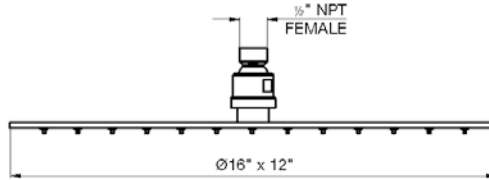

PHOTOGRAPH · DESCRIPTION

DIAGRAM

FINISHES

MODEL

Polished Stainless FV126.08.1.0-PS***

16" x 12" oval stainless steel rain head. Flow Rate 1.75 GPM @ 60 PSI.