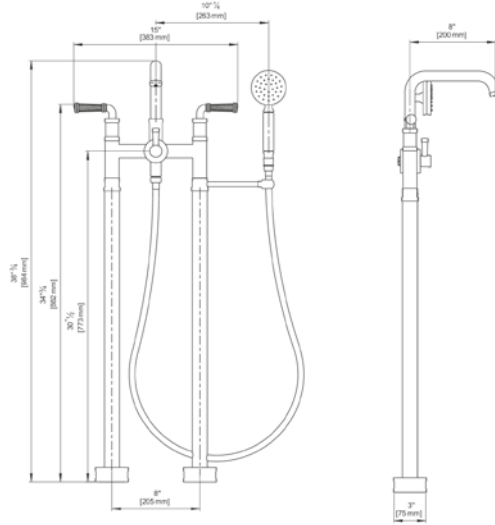

Deck mounted Roman diverter valve and handshower assembly

PHOTOGRAPH · DESCRIPTION

DIAGRAM

FINISHES

MODEL

- Polished Chrome FV215/K3H-PC
- Polished Nickel - PVD FV215/K3H-PN
- Brushed Nickel - PVD FV215/K3H-BN
- Polished Gold - PVD FV215/K3H-PG*
- Brushed Gold - PVD FV215/K3H-BG*
- Polished Rose Gold - PVD FV215/K3H-RG*
- Polished Brass - PVD FV215/K3H-PB*
- Brushed Brass - PVD FV215/K3H-BB*
- Satin Greystone - PVD FV215/K3H-SGR*
- Satin Black - PVD FV215/K3H-BK*
- Flat Black FV215/K3H-FB*
- **Unlacquered Polished Brass FV215/K3H-UPB*

Freestanding tub faucet. Trim only. Maximum flow rate through spout 11,3 gpm at 60 PSI. Maximum flow rate through handshower 1,2 gpm.

Note: This set uses the FV225.BASE freestanding rough valve; which is sold separately (see below).