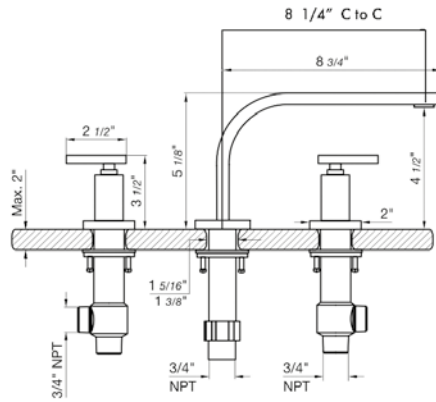

PHOTOGRAPH · DESCRIPTION

DIAGRAM

FINISHES

MODEL

- Polished Chrome FV210/85L-PC
- Polished Nickel - PVD FV210/85L-PN
- Brushed Nickel - PVD FV210/85L-BN
- Polished Gold - PVD FV210/85L-PG*
- Brushed Gold - PVD FV210/85L-BG*
- Polished Rose Gold - PVD FV210/85L-RG*
- Polished Brass - PVD FV210/85L-PB*
- Brushed Brass - PVD FV210/85L-BB*
- Satin Greystone - PVD FV210/85L-SGR*
- Satin Black - PVD FV210/85L-BK*
- Flat Black FV210/85L-FB*
- **Unlacquered Polished Brass FV210/85L-UPB*

Deck mounted Roman bath faucet 3/4" valves