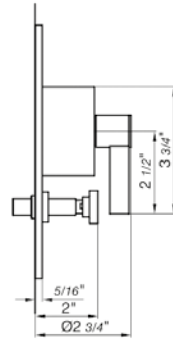

PHOTOGRAPH · DESCRIPTION

DIAGRAM

FINISHES

MODEL

- Polished Chrome FV114/J2L.0-PC
- Polished Nickel - PVD FV114/J2L.0-PN
- Brushed Nickel - PVD FV114/J2L.0-BN
- Polished Gold - PVD FV114/J2L.0-PG*
- Brushed Gold - PVD FV114/J2L.0-BG*
- Polished Rose Gold - PVD FV114/J2L.0-RG*
- Polished Brass - PVD FV114/J2L.0-PB*
- Brushed Brass - PVD FV114/J2L.0-BB*
- Satin Greystone - PVD FV114/J2L.0-SGR*
- Satin Black - PVD FV114/J2L.0-BK*
- Flat Black FV114/J2L.0-FB*
- **Unlacquered Polished Brass FV114/J2L.0-UPB*

Pressure balance valve with diverter - trim only

Note: This set uses the FV114C.BASE Pressure balance valve with diverter - 1/2" rough valve only (see below).