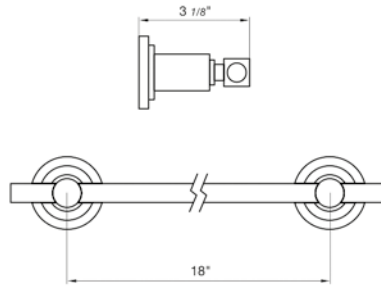

18" towel bar

*Non-stock finish – allow 6 to 8 weeks. - **UPB is a living finish and is therefore excluded from finish warranty.

PHOTOGRAPH · DESCRIPTION

DIAGRAM

FINISHES

MODEL

24" towel bar

- Polished Chrome FV164.01/87-PC
- Polished Nickel - PVD FV164.01/87-PN
- Brushed Nickel - PVD FV164.01/87-BN
- Polished Gold - PVD FV164.01/87-PG*
- Brushed Gold - PVD FV164.01/87-BG*
- Polished Rose Gold - PVD FV164.01/87-RG*
- Polished Brass - PVD FV164.01/87-PB*
- Brushed Brass - PVD FV164.01/87-BB*
- Satin Greystone - PVD FV164.01/87-SGR*
- Satin Black - PVD FV164.01/87-BK*
- Flat Black FV164.01/87-FB*
- **Unlacquered Polished Brass FV164.01/87-UPB*