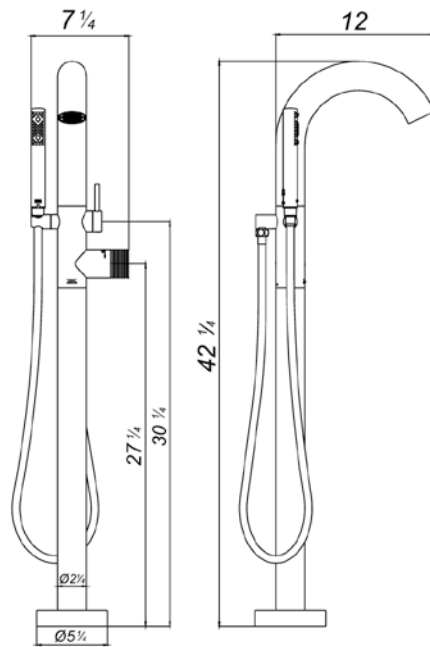

PHOTOGRAPH · DESCRIPTION

DIAGRAM

FINISHES

MODEL

- Polished Chrome FV215/59R.0-PC
- Polished Nickel - PVD FV215/59R.0-PN
- Brushed Nickel - PVD FV215/59R.0-BN
- Polished Gold - PVD FV215/59R.0-PG*
- Brushed Gold - PVD FV215/59R.0-BG*
- Polished Rose Gold - PVD FV215/59R.0-RG*
- Polished Brass - PVD FV215/59R.0-PB*
- Brushed Brass - PVD FV215/59R.0-BB*
- Satin Greystone - PVD FV215/59R.0-SGR*
- Satin Black - PVD FV215/59R.0-BK*
- Flat Black FV215/59R.0-FB*
- **Unlacquered Polished Brass FV215/59R.0-UPB*

Freestanding tub faucet. Trim only. Flow rate through spout 17 GPM @ 60 PSI. Flow rate through handshower 1.75 GPM @ 60 PSI

Note: This set uses the FV215.BASE freestanding rough valve; which is sold separately (see below).