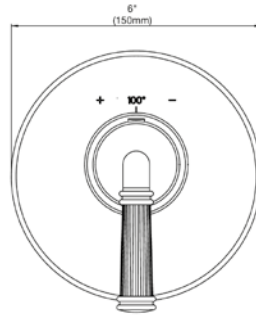

- Polished Chrome FV217/K3H-PC
- Polished Nickel - PVD FV217/K3H-PN
- Brushed Nickel - PVD FV217/K3H-BN
- Polished Gold - PVD FV217/K3H-PG*
- Brushed Gold - PVD FV217/K3H-BG*
- Polished Rose Gold - PVD FV217/K3H-RG*
- Polished Brass - PVD FV217/K3H-PB*
- Brushed Brass - PVD FV217/K3H-BB*
- Satin Greystone - PVD FV217/K3H-SGR*
- Satin Black - PVD FV217/K3H-BK*
- Flat Black FV217/K3H-FB*
- **Unlacquered Polished Brass FV217/K3H-UPB*

Thermostatic wall valve - trim only

Note: This set uses the FV217.BASE 3/4" thermostatic wall valve