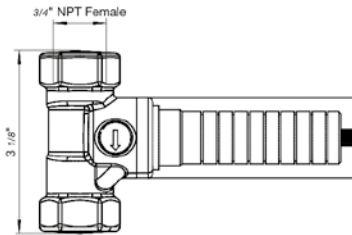

FV480.BASE-19

Wall volume control, 3/4" rough valve.