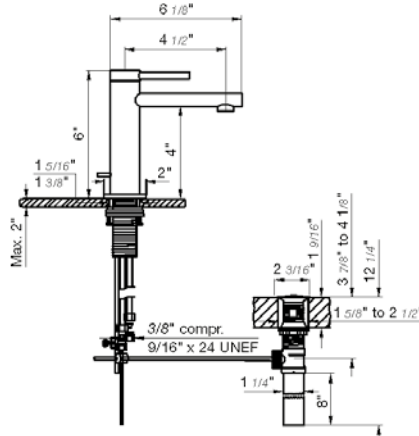

- Polished Chrome FV182/59-PC
- Polished Nickel - PVD FV182/59-PN
- Brushed Nickel - PVD FV182/59-BN
- Polished Gold - PVD FV182/59-PG*
- Brushed Gold - PVD FV182/59-BG*
- Polished Rose Gold - PVD FV182/59-RG*
- Polished Brass - PVD FV182/59-PB*
- Brushed Brass - PVD FV182/59-BB*
- Satin Greystone - PVD FV182/59-SGR*
- Satin Black - PVD FV182/59-BK*
- Flat Black FV182/59-FB*
- **Unlacquered Polished Brass FV182/59-UPB*