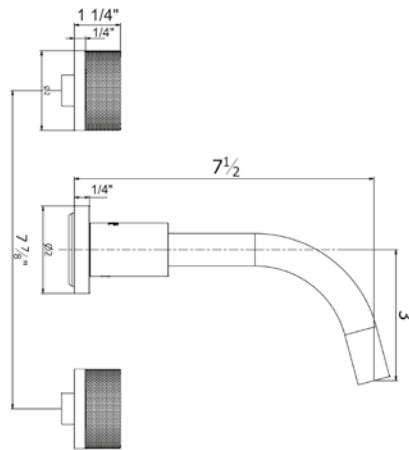

Tall vessel height, single handle lavatory set with push-down pop-up drain assembly (no lift rod)

- Polished Chrome FV203/59K.0-PC
- Polished Nickel - PVD FV203/59K.0-PN
- Brushed Nickel - PVD FV203/59K.0-BN
- Polished Gold - PVD FV203/59K.0-PG*
- Brushed Gold - PVD FV203/59K.0-BG*
- Polished Rose Gold - PVD FV203/59K.0-RG*
- Polished Brass - PVD FV203/59K.0-PB*
- Brushed Brass - PVD FV203/59K.0-BB*
- Satin Greystone - PVD FV203/59K.0-SGR*
- Satin Black - PVD FV203/59K.0-BK*
- **Unlacquered Polished Brass FV203/59K.0-UPB*

Wall-mounted lavatory faucet less drain assembly. Trim only.

Note: This set uses the FV203.BASE rough valve for wall lavatory. 1/2" Fem NPT connection