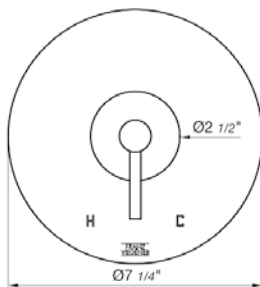

- Polished Chrome FV115/J2L.0-PC
- Polished Nickel - PVD FV115/J2L.0-PN
- Brushed Nickel - PVD FV115/J2L.0-BN
- Polished Gold - PVD FV115/J2L.0-PG*
- Brushed Gold - PVD FV115/J2L.0-BG*
- Polished Rose Gold - PVD FV115/J2L.0-RG*
- Polished Brass - PVD FV115/J2L.0-PB*
- Brushed Brass - PVD FV115/J2L.0-BB*
- Satin Greystone - PVD FV115/J2L.0-SGR*
- Satin Black - PVD FV115/J2L.0-BK*
- Flat Black FV115/J2L.0-FB*
- **Unlacquered Polished Brass FV115/J2L.0-UPB*

Pressure balance valve less diverter - trim only

Note: This set uses the FV115C.BASE Pressure balance valve less diverter - 1/2" rough valve only (see below).