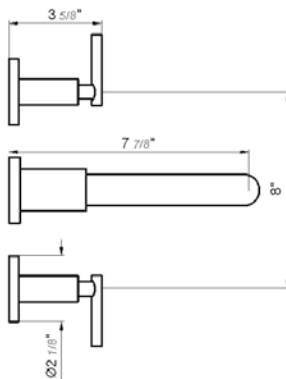

- Polished Chrome FV203/59L.0-PC
- Polished Nickel - PVD FV203/59L.0-PN
- Brushed Nickel - PVD FV203/59L.0-BN
- Polished Gold - PVD FV203/59L.0-PG*
- Brushed Gold - PVD FV203/59L.0-BG*
- Polished Rose Gold - PVD FV203/59L.0-RG*
- Polished Brass - PVD FV203/59L.0-PB*
- Brushed Brass - PVD FV203/59L.0-BB*
- Satin Greystone - PVD FV203/59L.0-SGR*
- Satin Black - PVD FV203/59L.0-BK*
- Flat Black FV203/59L.0-FB*
- **Unlacquered Polished Brass FV203/59L.0-UPB*

Wall-mounted lavatory faucet, less drain assembly, trim only

Note: This set uses the FV203.BASE rough valve for wall lavatory. 1/2" Fem NPT connection