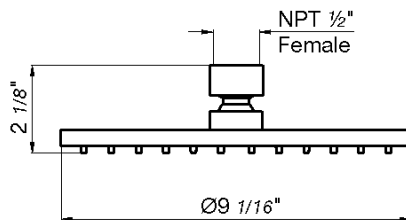

9" rain head Round - Temple. Flow Rate 1.75 GPM @ 60 PSI.

- Polished Chrome FV126.07/87-PC
- Polished Nickel - PVD FV126.07/87-PN
- Brushed Nickel - PVD FV126.07/87-BN
- Polished Gold - PVD FV126.07/87-PG*
- Brushed Gold - PVD FV126.07/87-BG*
- Polished Rose Gold - PVD FV126.07/87-RG*
- Polished Brass - PVD FV126.07/87-PB*
- Brushed Brass - PVD FV126.07/87-BB*
- Satin Greystone - PVD FV126.07/87-SGR*
- Satin Black - PVD FV126.07/87-BK*
- Flat Black FV126.07/87-FB*
- **Unlacquered Polished Brass FV126.07/87-UPB*

*Non-stock finish – allow 6 to 8 weeks. - **UPB is a living finish and is therefore excluded from finish warranty.