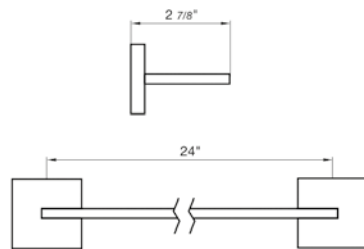

24" towel bar

- Polished Chrome FV164.01/85-PC
- Polished Nickel - PVD FV164.01/85-PN
- Brushed Nickel - PVD FV164.01/85-BN
- Polished Gold - PVD FV164.01/85-PG*
- Brushed Gold - PVD FV164.01/85-BG*
- Polished Rose Gold - PVD FV164.01/85-RG*
- Polished Brass - PVD FV164.01/85-PB*
- Brushed Brass - PVD FV164.01/85-BB*
- Satin Greystone - PVD FV164.01/85-SGR*
- Satin Black - PVD FV164.01/85-BK*
- Flat Black FV164.01/85-FB*
- **Unlacquered Polished Brass FV164.01/85-UPB*