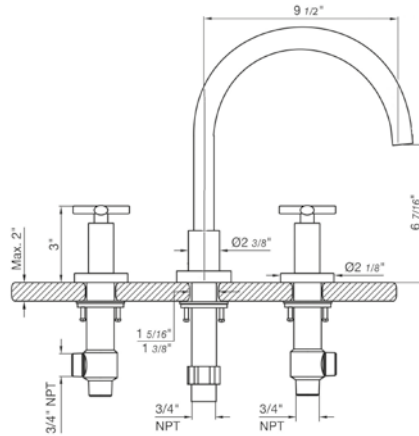

PHOTOGRAPH · DESCRIPTION

DIAGRAM

FINISHES

MODEL

- Polished Chrome FV210/59-PC
- Polished Nickel - PVD FV210/59-PN
- Brushed Nickel - PVD FV210/59-BN
- Polished Gold - PVD FV210/59-PG*
- Brushed Gold - PVD FV210/59-BG*
- Polished Rose Gold - PVD FV210/59-RG*
- Polished Brass - PVD FV210/59-PB*
- Brushed Brass - PVD FV210/59-BB*
- Satin Greystone - PVD FV210/59-SGR*
- Satin Black - PVD FV210/59-BK*
- Flat Black FV210/59-FB*
- **Unlacquered Polished Brass FV210/59-UPB*

Deck mounted Roman bath faucet 3/4" valves