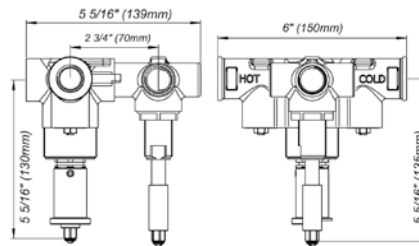

- Polished Chrome FV247/K1.0-PC
- Polished Nickel - PVD FV247/K1.0-PN
- Brushed Nickel - PVD FV247/K1.0-BN
- Polished Gold - PVD FV247/K1.0-PG*
- Brushed Gold - PVD FV247/K1.0-BG*
- Polished Rose Gold - PVD FV247/K1.0-RG*
- Polished Brass - PVD FV247/K1.0-PB*
- Brushed Brass - PVD FV247/K1-BB*
- Satin Greystone - PVD FV247/K1-SGR*
- Satin Black - PVD FV247/K1-BK*
- Flat Black FV247/K1-FB*
- **Unlacquered Polished Brass FV247/K1-UPB*

Thermostatic wall valve with three outlets - trim only

Note: This set uses the FV247.BASE 1/2" thermostatic wall valve

FV247.BASE

1/2" thermostatic rough-in valve only, with integral three port non-sharing diverter and shut-off.