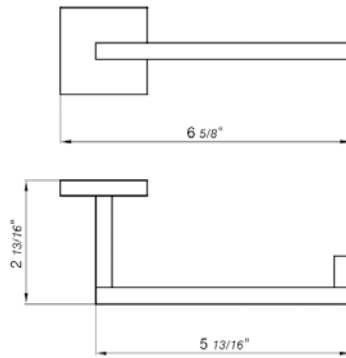

*Non-stock finish – allow 6 to 8 weeks. - **UPB is a living finish and is therefore excluded from finish warranty.

PHOTOGRAPH · DESCRIPTION

DIAGRAM

FINISHES

MODEL

Toilet paper holder

- Polished Chrome FV167/85-PC
- Polished Nickel - PVD FV167/85-PN
- Brushed Nickel - PVD FV167/85-BN
- Polished Gold - PVD FV167/85-PG*
- Brushed Gold - PVD FV167/85-BG*
- Polished Rose Gold - PVD FV167/85-RG*
- Polished Brass - PVD FV167/85-PB*
- Brushed Brass - PVD FV167/85-BB*
- Satin Greystone - PVD FV167/85-SGR*
- Satin Black - PVD FV167/85-BK*
- Flat Black FV167/85-FB*
- **Unlacquered Polished Brass FV167/85-UPB*