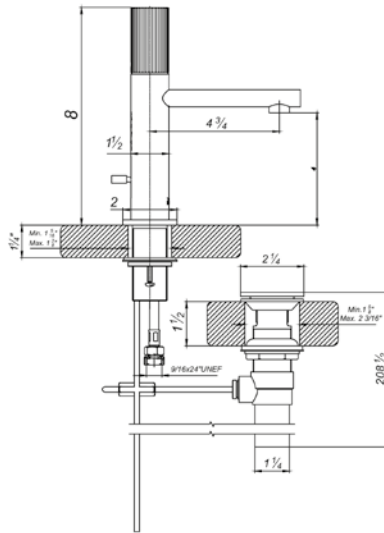

- Polished Chrome FV182/59V-PC
- Polished Nickel - PVD FV182/59V-PN
- Brushed Nickel - PVD FV182/59V-BN
- Polished Gold - PVD FV182/59V-PG*
- Brushed Gold - PVD FV182/59V-BG*
- Polished Rose Gold - PVD FV182/59V-RG*
- Polished Brass - PVD FV182/59V-PB*
- Brushed Brass - PVD FV182/59V-BB*
- Satin Greystone - PVD FV182/59V-SGR*
- Satin Black - PVD FV182/59V-BK*
- Flat Black FV182/59V-FB*
- **Unlacquered Polished Brass FV182/59V-UPB*