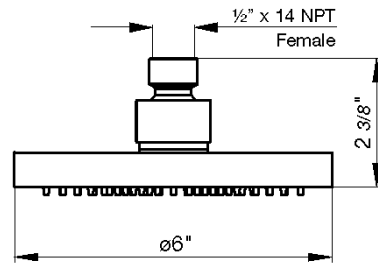

PHOTOGRAPH · DESCRIPTION

DIAGRAM

FINISHES

MODEL

- Polished Chrome FV126/59-PC
- Polished Nickel - PVD FV126/59-PN
- Brushed Nickel - PVD FV126/59-BN
- Polished Gold - PVD FV126/59-PG*
- Brushed Gold - PVD FV126/59-BG*
- Polished Rose Gold - PVD FV126/59-RG*
- Polished Brass - PVD FV126/59-PB*
- Brushed Brass - PVD FV126/59-BB*
- Satin Greystone - PVD FV126/59-SGR*
- Satin Black - PVD FV126/59-BK*
- Flat Black FV126/59-FB*
- **Unlacquered Polished Brass FV126/59-UPB*

6" showerhead. Flow Rate 1.75 GPM @ 60 PSI.