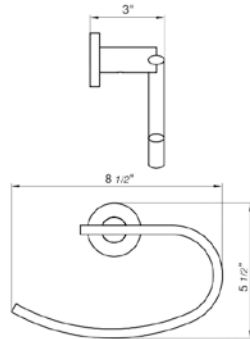

- Polished Chrome FV162/59-PC
- Polished Nickel - PVD FV162/59-PN
- Brushed Nickel - PVD FV162/59-BN
- Polished Gold - PVD FV162/59-PG*
- Brushed Gold - PVD FV162/59-BG*
- Polished Rose Gold - PVD FV162/59-RG*
- Polished Brass - PVD FV162/59-PB*
- Brushed Brass - PVD FV162/59-BB*
- Satin Greystone - PVD FV162/59-SGR*
- Satin Black - PVD FV162/59-BK*a
- Flat Black FV162/59-FB*
- **Unlacquered Polished Brass FV162/59-UPB*

Towel ring