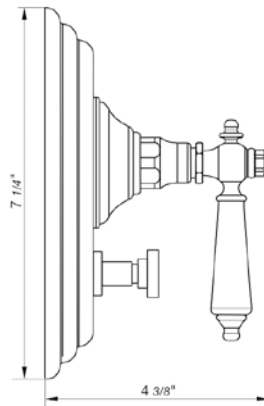

Pressure balance valve with diverter - trim only
Note: This set uses the FV114C.BASE pressure balance valve with diverter - 1/2" rough valve only (see below).

- Polished Chrome FV114/58L.0-PC
- Polished Nickel - PVD FV114/58L.0-PN
- Brushed Nickel - PVD FV114/58L.0-BN
- Polished Gold - PVD FV114/58L.0-PG*
- Brushed Gold - PVD FV114/58L.0-BG*
- Polished Rose Gold - PVD FV114/58L.0-RG*
- Polished Brass - PVD FV114/58L.0-PB*
- Brushed Brass - PVD FV114/58L.0-BB*
- Satin Greystone - PVD FV114/58L.0-SGR*
- Satin Black - PVD FV114/58L.0-BK*
- Flat Black FV114/58L.0-FB*
- **Unlacquered Polished Brass FV114/58L.0-UPB*