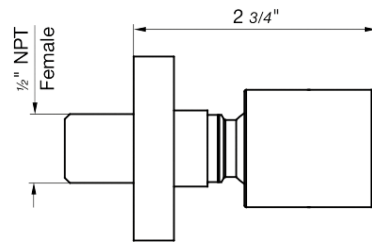

- Polished Chrome FV138.01-PC
- Polished Nickel - PVD FV138.01-PN
- Brushed Nickel - PVD FV138.01-BN
- Polished Gold - PVD FV138.01-PG*
- Brushed Gold - PVD FV138.01-BG*
- Polished Rose Gold - PVD FV138.01-RG*
- Polished Brass - PVD FV138.01-PB*
- Brushed Brass - PVD FV138.01-BB*
- Satin Greystone - PVD FV138.01-SGR*
- Satin Black - PVD FV138.01-BK*
- Flat Black FV138.01-FB*
- **Unlacquered Polished Brass FV138.01-UPB*

Body spray-contemporary round. Three pulsating mini-jets