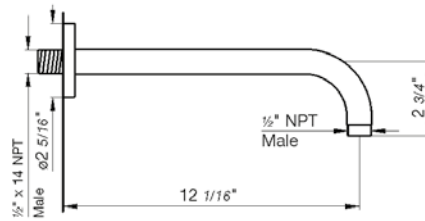

- Polished Chrome FV140/59-PC
- Polished Nickel - PVD FV140/59-PN
- Brushed Nickel - PVD FV140/59-BN
- Polished Gold - PVD FV140/59-PG*
- Brushed Gold - PVD FV140/59-BG*
- Polished Rose Gold - PVD FV140/59-RG*
- Polished Brass - PVD FV140/59-PB*
- Brushed Brass - PVD FV140/59-BB*
- Satin Greystone - PVD FV140/59-SGR*
- Satin Black - PVD FV140/59-BK*
- Flat Black FV140/59-FB*
- **Unlacquered Polished Brass FV140/59-UPB*

Shower arm and escutcheon