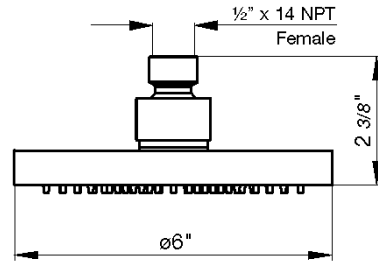

PHOTOGRAPH · DESCRIPTION

DIAGRAM

FINISHES

MODEL

- Polished Chrome FV126/59-PC
- Polished Nickel - PVD FV126/59-PN
- Brushed Nickel - PVD FV126/59-BN
- Polished Gold - PVD FV126/59-PG*
- Brushed Gold - PVD FV126/59-BG*
- Polished Rose Gold - PVD FV126/59-RG*
- Polished Brass - PVD FV126/59-PB*
- Brushed Brass - PVD FV126/59-BB*
- Satin Greystone - PVD FV126/59-SGR*
- Satin Black - PVD FV126/59-BK*
- Flat Black FV126/59-FB*
- **Unlacquered Polished Brass FV126/59-UPB*

6" showerhead. Flow Rate 1.75 GPM @ 60 PSI.