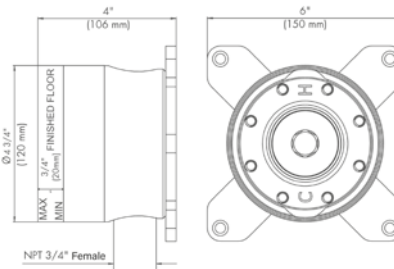

FV215.BASE