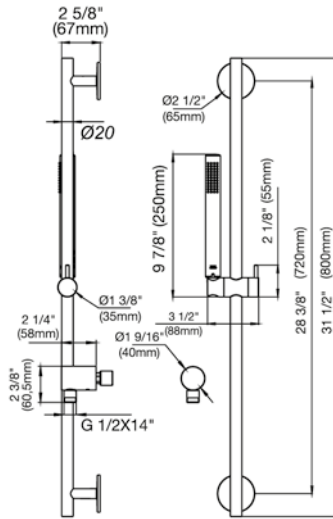

- Polished Chrome FV128.02-PC
- Polished Nickel - PVD FV128.02-PN
- Brushed Nickel - PVD FV128.02-BN
- Polished Gold - PVD FV128.02-PG*
- Brushed Gold - PVD FV128.02-BG*
- Polished Rose Gold - PVD FV128.02-RG*
- Polished Brass - PVD FV128.02-PB*
- Brushed Brass - PVD FV128.02-BB*
- Satin Greystone - PVD FV128.02-SGR*
- Satin Black - PVD FV128.02-BK*