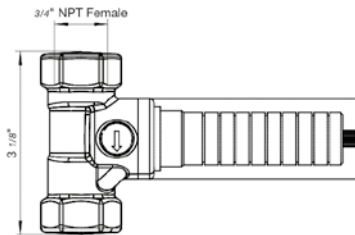

FV480.BASE-19

Wall volume control, 3/4" rough valve.