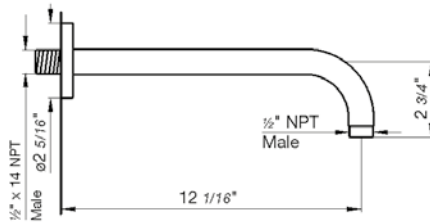

- Polished Chrome FV140/59-PC
- Polished Nickel - PVD FV140/59-PN
- Brushed Nickel - PVD FV140/59-BN
- Polished Gold - PVD FV140/59-PG*
- Brushed Gold - PVD FV140/59-BG*
- Polished Rose Gold - PVD FV140/59-RG*
- Polished Brass - PVD FV140/59-PB*
- Brushed Brass - PVD FV140/59-BB*
- Satin Greystone - PVD FV140/59-SGR*
- Satin Black - PVD FV140/59-BK*
- Flat Black FV140/59-FB*
- **Unlacquered Polished Brass FV140/59-UPB*

Shower arm and escutcheon

*Non-stock finish – allow 6 to 8 weeks. - **UPB is a living finish and is therefore excluded from finish warranty. ***PS works with Polished Nickel as well as Polished Chrome.