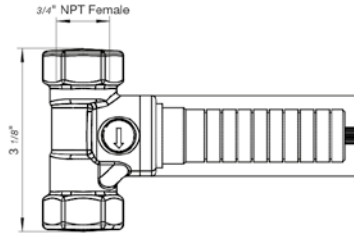

FV480.BASE-19

Wall volume control, 3/4" rough valve.