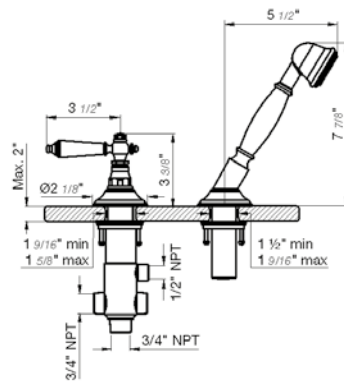

Deck mounted Roman diverter valve and handshower assembly

- Polished Chrome FV133/58L.0-PC
- Polished Nickel - PVD FV133/58L.0-PN
- Brushed Nickel - PVD FV133/58L.0-BN
- Polished Gold - PVD FV133/58L.0-PG*
- Brushed Gold - PVD FV133/58L.0-BG*
- Polished Rose Gold - PVD FV133/58L.0-RG*
- Polished Brass - PVD FV133/58L.0-PB*
- Brushed Brass - PVD FV133/58L.0-BB*
- Satin Greystone - PVD FV133/58L.0-SGR*
- Satin Black - PVD FV133/58L.0-BK*
- Flat Black FV133/58L.0-FB*
- **Unlacquered Polished Brass FV133/58L.0-UPB*