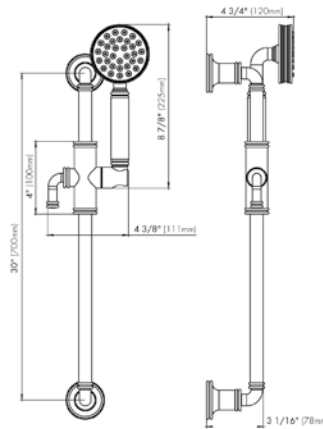

- Polished Chrome FV128/K3-PC
- Polished Nickel - PVD FV128/K3-PN
- Brushed Nickel - PVD FV128/K3-BN
- Polished Gold - PVD FV128/K3-PG*
- Brushed Gold - PVD FV128/K3-BG*
- Polished Rose Gold - PVD FV128/K3-RG*
- Polished Brass - PVD FV128/K3-PB*
- Brushed Brass - PVD FV128/K3-BB*
- Satin Greystone - PVD FV128/K3-SGR*
- Satin Black - PVD FV128/K3-BK*
- Flat Black FV128/K3-FB*
- **Unlacquered Polished Brass FV128/K3-UPB*