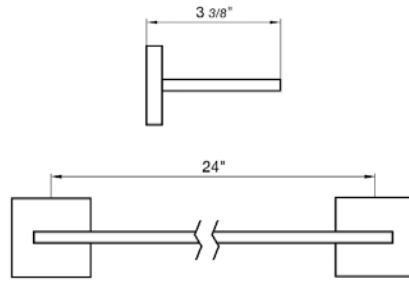

18" towel bar

*Non-stock finish – allow 6 to 8 weeks. - **UPB is a living finish and is therefore excluded from finish warranty.

PHOTOGRAPH · DESCRIPTION

DIAGRAM

FINISHES

MODEL

- Polished Chrome FV164.01/J4-PC
- Polished Nickel - PVD FV164.01/J4-PN
- Brushed Nickel - PVD FV164.01/J4-BN
- Polished Gold - PVD FV164.01/J4-PG*
- Brushed Gold - PVD FV164.01/J4-BG*
- Polished Rose Gold - PVD FV164.01/J4-RG*
- Polished Brass - PVD FV164.01/J4-PB*
- Brushed Brass - PVD FV164.01/J4-BB*
- Satin Greystone - PVD FV164.01/J4-SGR*
- Satin Black - PVD FV164.01/J4-BK*
- Flat Black FV164.01/J4-FB*
- **Unlacquered Polished Brass FV164.01/J4-UPB*