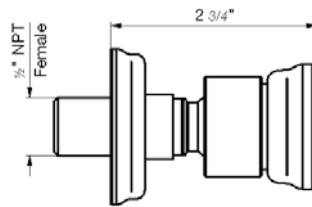

- Polished Chrome FV138.02-PC
- Polished Nickel - PVD FV138.02-PN
- Brushed Nickel - PVD FV138.02-BN
- Polished Gold - PVD FV138.02-PG*
- Brushed Gold - PVD FV138.02-BG*
- Polished Rose Gold - PVD FV138.02-RG*
- Polished Brass - PVD FV138.02-PB*
- Brushed Brass - PVD FV138.02-BB*
- Satin Greystone - PVD FV138.02-SGR*
- Satin Black - PVD FV138.02-BK*
- Flat Black FV138.02-FB*
- **Unlacquered Polished Brass FV138.02-UPB*