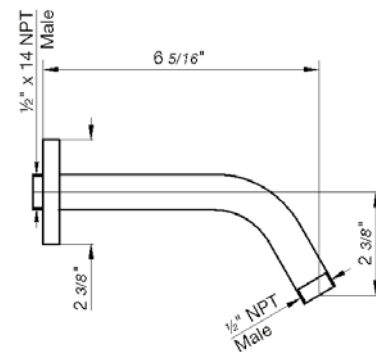

- Polished Chrome FV140/39-PC
- Polished Nickel - PVD FV140/39-PN
- Brushed Nickel - PVD FV140/39-BN
- Polished Gold - PVD FV140/39-PG*
- Brushed Gold - PVD FV140/39-BG*
- Polished Rose Gold - PVD FV140/39-RG*
- Polished Brass - PVD FV140/39-PB*
- Brushed Brass - PVD FV140/39-BB*
- Satin Greystone - PVD FV140/39-SGR*
- Satin Black - PVD FV140/39-BK*
- Flat Black FV140/39-FB*
- **Unlacquered Polished Brass FV140/39-UPB*

Shower arm and escutcheon