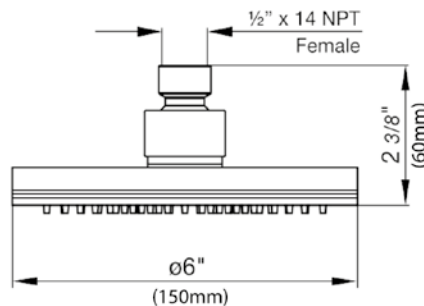

- Polished Chrome FV126/K3-PC
- Polished Nickel - PVD FV126/K3-PN
- Brushed Nickel - PVD FV126/K3-BN
- Polished Gold - PVD FV126/K3-PG*
- Brushed Gold - PVD FV126/K3-BG*
- Polished Rose Gold - PVD FV126/K3-RG*
- Polished Brass - PVD FV126/K3-PB*
- Brushed Brass - PVD FV126/K3-BB*
- Satin Greystone - PVD FV126/K3-SGR*
- Satin Black - PVD FV126/K3-BK*
- Flat Black FV126/K3-FB*
- **Unlacquered Polished Brass FV126/K3-UPB*

*Non-stock finish – allow 6 to 8 weeks. - **UPB is a living finish and is therefore excluded from finish warranty.