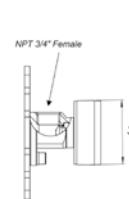

FV225.BASE

*Non-stock finish – allow 6 to 8 weeks. - **UPB is a living finish and is therefore excluded from finish warranty.