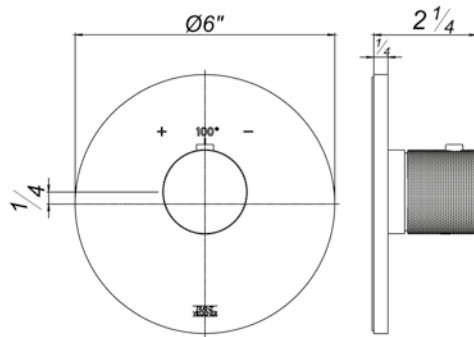

PHOTOGRAPH · DESCRIPTION

DIAGRAM

FINISHES

MODEL

Push down pop-up with overflow, with extra long tallpiece.

- Polished Chrome FV248.02-PC
- Polished Nickel - PVD FV248.02-PN
- Brushed Nickel - PVD FV248.02-BN
- Polished Gold - PVD FV248.02-PG*
- Brushed Gold - PVD FV248.02-BG*
- Polished Rose Gold - PVD FV248.02-RG*
- Polished Brass - PVD FV248.02-PB*
- Brushed Brass - PVD FV248.02-BB*
- Satin Greystone - PVD FV248.02-SGR*
- Satin Black - PVD FV248.02-BK*
- Flat Black FV248.02-FB*
- **Unlacquered Polished Brass FV248.02-UPB*

Push down pop-up without overflow, with extra long tallpiece.

- Polished Chrome FV248.03-PC
- Polished Nickel - PVD FV248.03-PN
- Brushed Nickel - PVD FV248.03-BN
- Polished Gold - PVD FV248.03-PG*
- Brushed Gold - PVD FV248.03-BG*
- Polished Rose Gold - PVD FV248.03-RG*
- Polished Brass - PVD FV248.03-PB*
- Brushed Brass - PVD FV248.03-BB*
- Satin Greystone - PVD FV248.03-SGR*
- Satin Black - PVD FV248.03-BK*
- Flat Black FV248.03-FB*
- **Unlacquered Polished Brass FV248.03-UPB*

- Polished Chrome FV217K.0-PC
- Polished Nickel - PVD FV217K.0-PN
- Brushed Nickel - PVD FV217K.0-BN
- Polished Gold - PVD FV217K.0-PG*
- Brushed Gold - PVD FV217K.0-BG*
- Polished Rose Gold - PVD FV217K.0-RG*
- Polished Brass - PVD FV217K.0-PB*
- Brushed Brass - PVD FV217K.0-BB*
- Satin Greystone - PVD FV217K.0-SGR*
- Satin Black - PVD FV217K.0-BK*
- **Unlacquered Polished Brass FV217K.0-UPB*

Thermostatic wall valve. Trim only.

Note: This set uses the FV217.BASE 3/4" thermostatic wall valve