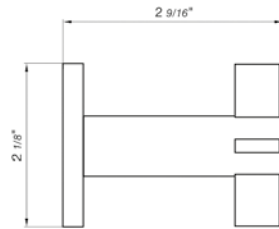

PHOTOGRAPH · DESCRIPTION

DIAGRAM

FINISHES

MODEL

- Polished Chrome FV480/J2.0-PC
- Polished Nickel - PVD FV480/J2.0-PN
- Brushed Nickel - PVD FV480/J2.0-BN
- Polished Gold - PVD FV480/J2.0-PG*
- Brushed Gold - PVD FV480/J2.0-BG*
- Polished Rose Gold - PVD FV480/J2.0-RG*
- Polished Brass - PVD FV480/J2.0-PB*
- Brushed Brass - PVD FV480/J2.0-BB*
- Satin Greystone - PVD FV480/J2.0-SGR*
- Satin Black - PVD FV480/J2.0-BK*
- Flat Black FV480/J2.0-FB*
- **Unlacquered Polished Brass FV480/J2.0-UPB*

Wall volume control. Trim only

Note: This set uses the FV480.BASE-19 Wall volume control, 3/4" rough valve only or the FV680.BASE 3 port diverter valve rough-in (can be converted to a 2 port by changing a washer)