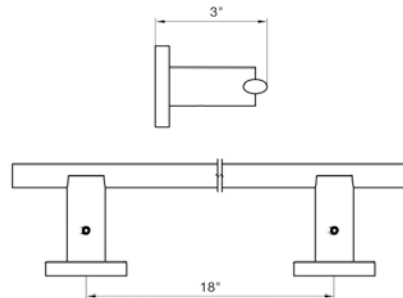

- Polished Chrome FV162/59-PC
- Polished Nickel - PVD FV162/59-PN
- Brushed Nickel - PVD FV162/59-BN
- Polished Gold - PVD FV162/59-PG*
- Brushed Gold - PVD FV162/59-BG*
- Polished Rose Gold - PVD FV162/59-RG*
- Polished Brass - PVD FV162/59-PB*
- Brushed Brass - PVD FV162/59-BB*
- Satin Greystone - PVD FV162/59-SGR*
- Satin Black - PVD FV162/59-BK*
- Flat Black FV162/59-FB*
- **Unlacquered Polished Brass FV162/59-UPB*

18" towel bar