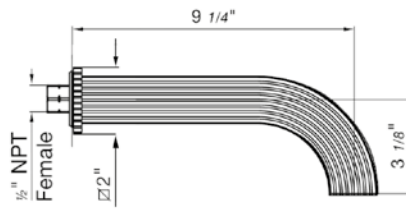

- Polished Chrome FV103/F4.17.0-PC
- Polished Nickel - PVD FV103/F4.17.0-PN
- Brushed Nickel - PVD FV103/F4.17.0-BN
- Polished Gold - PVD FV103/F4.17.0-PG*
- Brushed Gold - PVD FV103/F4.17.0-BG*
- Polished Rose Gold - PVD FV103/F4.17.0-RG*
- Polished Brass - PVD FV103/F4.17.0-PB*
- Brushed Brass - PVD FV103/F4.17.0-BB*
- Satin Greystone - PVD FV103/F4.17.0-SGR*
- Satin Black - PVD FV103/F4.17.0-BK*
- Flat Black FV103/F4.17.0-FB*
- **Unlacquered Polished Brass FV103/F4.17.0-UPB*

Tub wall spout 1/2" Fem NPT connection.