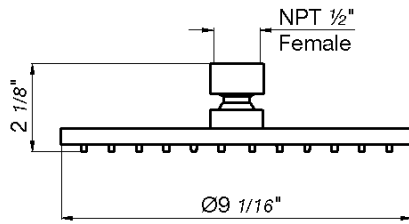

- Polished Chrome FV126.07/87-PC
- Polished Nickel - PVD FV126.07/87-PN
- Brushed Nickel - PVD FV126.07/87-BN
- Polished Gold - PVD FV126.07/87-PG*
- Brushed Gold - PVD FV126.07/87-BG*
- Polished Rose Gold - PVD FV126.07/87-RG*
- Polished Brass - PVD FV126.07/87-PB*
- Brushed Brass - PVD FV126.07/87-BB*
- Satin Greystone - PVD FV126.07/87-SGR*
- Satin Black - PVD FV126.07/87-BK*
- Flat Black FV126.07/87-FB*
- **Unlacquered Polished Brass FV126.07/87-UPB*