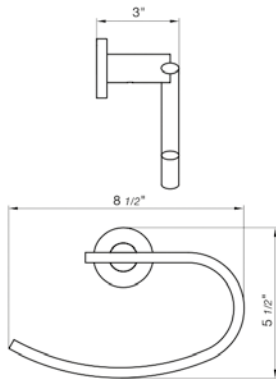

- Polished Chrome FV162/59-PC
- Polished Nickel - PVD FV162/59-PN
- Brushed Nickel - PVD FV162/59-BN
- Polished Gold - PVD FV162/59-PG*
- Brushed Gold - PVD FV162/59-BG*
- Polished Rose Gold - PVD FV162/59-RG*
- Polished Brass - PVD FV162/59-PB*
- Brushed Brass - PVD FV162/59-BB*
- Satin Greystone - PVD FV162/59-SGR*
- Satin Black - PVD FV162/59-BK*
- Flat Black FV162/59-FB*
- **Unlacquered Polished Brass FV162/59-UPB*

Towel ring