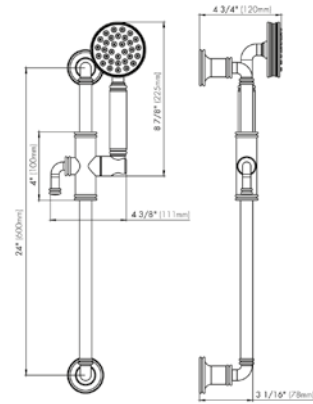

PHOTOGRAPH · DESCRIPTION

DIAGRAM

FINISHES

MODEL

- Polished Chrome FV128.0/K3-PC
- Polished Nickel - PVD FV128.0/K3-PN
- Brushed Nickel - PVD FV128.0/K3-BN
- Polished Gold - PVD FV128.0/K3-PG*
- Brushed Gold - PVD FV128.0/K3-BG*
- Polished Rose Gold - PVD FV128.0/K3-RG*
- Polished Brass - PVD FV128.0/K3-PB*
- Brushed Brass - PVD FV128.0/K3-BB*
- Satin Greystone - PVD FV128.0/K3-SGR*
- Satin Black - PVD FV128.0/K3-BK*
- Flat Black FV128.0/K3-FB*
- **Unlacquered Polished Brass FV128.0/K3-UPB*