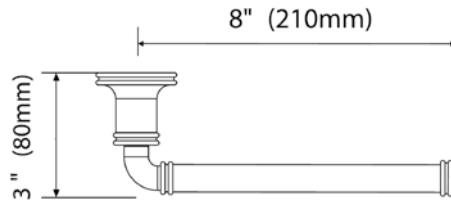

PHOTOGRAPH · DESCRIPTION

DIAGRAM

FINISHES

MODEL

- Polished Chrome FV163/K3-PC
- Polished Nickel - PVD FV163/K3-PN
- Brushed Nickel - PVD FV163/K3-BN
- Polished Gold - PVD FV163/K3-PG*
- Brushed Gold - PVD FV163/K3-BG*
- Polished Rose Gold - PVD FV163/K3-RG*
- Polished Brass - PVD FV163/K3-PB*
- Brushed Brass - PVD FV163/K3-BB*
- Satin Greystone - PVD FV163/K3-SGR*
- Satin Black - PVD FV163/K3-BK*
- Flat Black FV163/K3-FB*
- **Unlacquered Polished Brass FV163/K3-UPB*

Towel holder