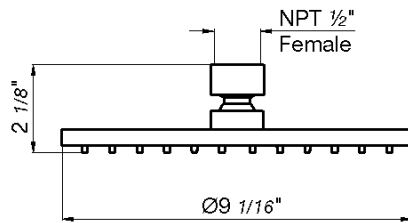

9" rain head Round - Temple. Flow Rate 1.75 GPM @ 60 PSI.

- Polished Chrome FV126.07/87-PC
- Polished Nickel - PVD FV126.07/87-PN
- Brushed Nickel - PVD FV126.07/87-BN
- Polished Gold - PVD FV126.07/87-PG*
- Brushed Gold - PVD FV126.07/87-BG*
- Polished Rose Gold - PVD FV126.07/87-RG*
- Polished Brass - PVD FV126.07/87-PB*
- Brushed Brass - PVD FV126.07/87-BB*
- Satin Greystone - PVD FV126.07/87-SGR*
- Satin Black - PVD FV126.07/87-BK*
- Flat Black FV126.07/87-FB*
- **Unlacquered Polished Brass FV126.07/87-UPB*