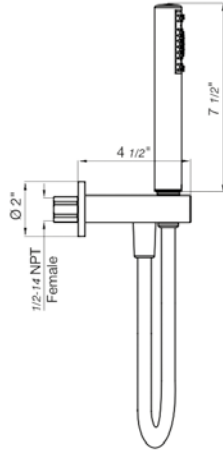

*Non-stock finish – allow 6 to 8 weeks. - **UPB is a living finish and is therefore excluded from finish warranty.

PHOTOGRAPH · DESCRIPTION

DIAGRAM

FINISHES

MODEL

Hand shower assembly. All in one swivel holder and water supply, 1/2" NPT Female.