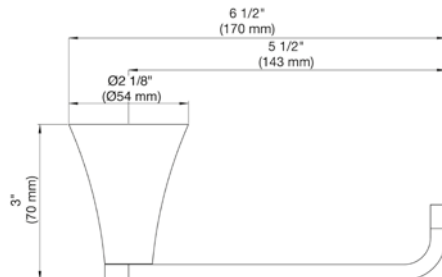

Toilet paper holder

- Polished Chrome FV167/K4-PC
- Polished Nickel - PVD FV167/K4-PN
- Brushed Nickel - PVD FV167/K4-BN
- Polished Gold - PVD FV167/K4-PG*
- Brushed Gold - PVD FV167/K4-BG*
- Polished Rose Gold - PVD FV167/K4-RG*
- Polished Brass - PVD FV167/K4-PB*
- Brushed Brass - PVD FV167/K4-BB*
- Satin Greystone - PVD FV167/K4-SGR*
- Satin Black - PVD FV167/K4-BK*
- Flat Black FV167/K4-FB*
- **Unlacquered Polished Brass FV167/K4-UPB*

*Non-stock finish – allow 6 to 8 weeks. - **UPB is a living finish and is therefore excluded from finish warranty.