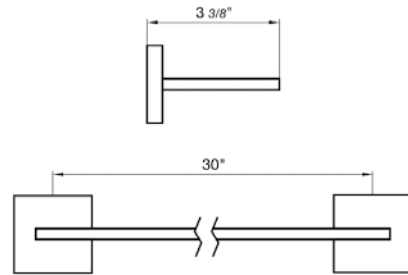

18" towel bar

*Non-stock finish – allow 6 to 8 weeks. - **UPB is a living finish and is therefore excluded from finish warranty.

PHOTOGRAPH · DESCRIPTION

DIAGRAM

FINISHES

MODEL

24" towel bar

- Polished Chrome FV164.01/J4-PC
- Polished Nickel - PVD FV164.01/J4-PN
- Brushed Nickel - PVD FV164.01/J4-BN
- Polished Gold - PVD FV164.01/J4-PG*
- Brushed Gold - PVD FV164.01/J4-BG*
- Polished Rose Gold - PVD FV164.01/J4-RG*
- Polished Brass - PVD FV164.01/J4-PB*
- Brushed Brass - PVD FV164.01/J4-BB*
- Satin Greystone - PVD FV164.01/J4-SGR*
- Satin Black - PVD FV164.01/J4-BK*
- Flat Black FV164.01/J4-FB*
- **Unlacquered Polished Brass FV164.01/J4-UPB*