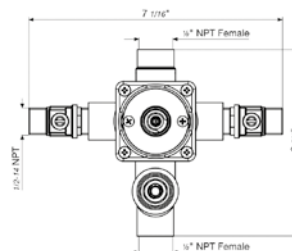

- Polished Chrome FV114/58W.0-PC
- Polished Nickel - PVD FV114/58W.0-PN
- Brushed Nickel - PVD FV114/58W.0-BN
- Polished Gold - PVD FV114/58W.0-PG*
- Brushed Gold - PVD FV114/58W.0-BG*
- Polished Rose Gold - PVD FV114/58W.0-RG*
- Polished Brass - PVD FV114/58W.0-PB*
- Brushed Brass - PVD FV114/58W.0-BB*
- Satin Greystone - PVD FV114/58W.0-SGR*
- Satin Black - PVD FV114/58W.0-BK*
- Flat Black FV114/58W.0-FB*
- **Unlacquered Polished Brass FV114/58W.0-UPB*

Note: This set uses the FV114C.BASE pressure balance valve with diverter - 1/2" rough valve only (see below).

FV114C.BASE

*Non-stock finish – allow 6 to 8 weeks. - **UPB is a living finish and is therefore excluded from finish warranty.