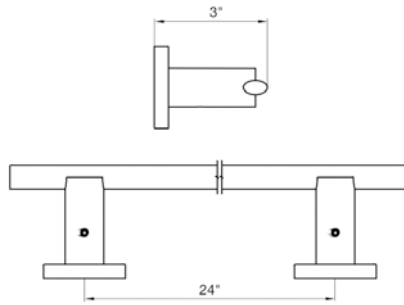

18" towel bar

*Non-stock finish – allow 6 to 8 weeks. - **UPB is a living finish and is therefore excluded from finish warranty.

PHOTOGRAPH · DESCRIPTION

DIAGRAM

FINISHES

MODEL

24" towel bar

- Polished Chrome FV164.01/59-PC
- Polished Nickel - PVD FV164.01/59-PN
- Brushed Nickel - PVD FV164.01/59-BN
- Polished Gold - PVD FV164.01/59-PG*
- Brushed Gold - PVD FV164.01/59-BG*
- Polished Rose Gold - PVD FV164.01/59-RG*
- Polished Brass - PVD FV164.01/59-PB*
- Brushed Brass - PVD FV164.01/59-BB*
- Satin Greystone - PVD FV164.01/59-SGR*
- Satin Black - PVD FV164.01/59-BK*
- Flat Black FV164.01/59-FB*
- **Unlacquered Polished Brass FV164.01/59-UPB*