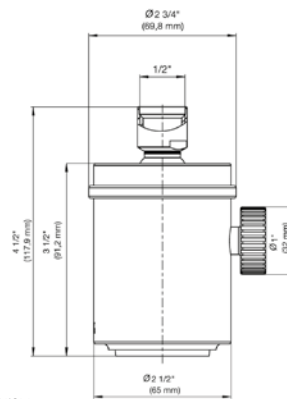

Adjustable multifunction shower head features variable spray with self-cleaning function and massage spray.

- Polished Chrome FV126.09H-PC
- Polished Nickel - PVD FV126.09H-PN
- Brushed Nickel - PVD FV126.09H-BN
- Polished Gold - PVD FV126.09H-PG*
- Brushed Gold - PVD FV126.09H-BG*
- Polished Rose Gold - PVD FV126.09H-RG*
- Polished Brass - PVD FV126.09H-PB*
- Brushed Brass - PVD FV126.09H-BB*
- Satin Greystone - PVD FV126.09H-SGR*
- Satin Black - PVD FV126.09H-BK*
- Flat Black FV126.09H-FB*
- **Unlacquered Polished Brass FV126.09H-UPB*