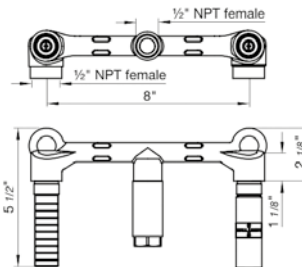

FV203.BASE

*Non-stock finish – allow 6 to 8 weeks. - **UPB is a living finish and is therefore excluded from finish warranty.