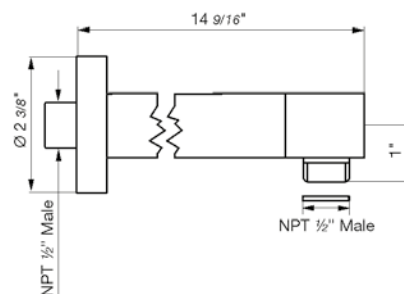

- Polished Chrome FV140.07/87-PC
- Polished Nickel - PVD FV140.07/87-PN
- Brushed Nickel - PVD FV140.07/87-BN
- Polished Gold - PVD FV140.07/87-PG*
- Brushed Gold - PVD FV140.07/87-BG*
- Polished Rose Gold - PVD FV140.07/87-RG*
- Polished Brass - PVD FV140.07/87-PB*
- Brushed Brass - PVD FV140.07/87-BB*
- Satin Greystone - PVD FV140.07/87-SGR*
- Satin Black - PVD FV140.07/87-BK*
- Flat Black FV140.07/87-FB*
- **Unlacquered Polished Brass FV140.07/87-UPB*

***PS works with Polished Nickel as well as Polished Chrome. *Non-stock finish – allow 6 to 8 weeks. **UPB is a living finish and is therefore excluded from finish warranty.