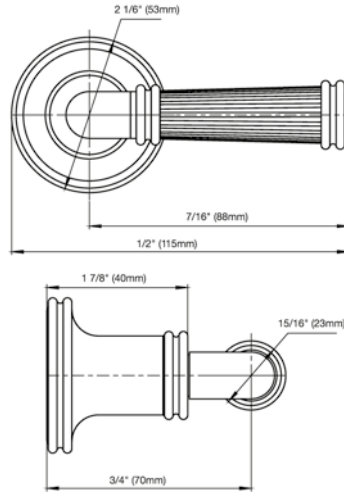

PHOTOGRAPH · DESCRIPTION

DIAGRAM

FINISHES

MODEL