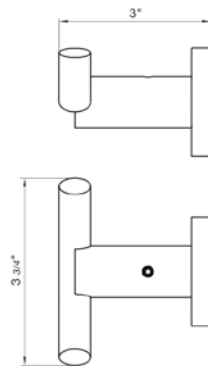

Robe hook

- Polished Chrome FV166/59-PC
- Polished Nickel - PVD FV166/59-PN
- Brushed Nickel - PVD FV166/59-BN
- Polished Gold - PVD FV166/59-PG*
- Brushed Gold - PVD FV166/59-BG*
- Polished Rose Gold - PVD FV166/59-RG*
- Polished Brass - PVD FV166/59-PB*
- Brushed Brass - PVD FV166/59-BB*
- Satin Greystone - PVD FV166/59-SGR*
- Satin Black - PVD FV166/59-BK*
- Flat Black FV166/59-FB*
- **Unlacquered Polished Brass FV166/59-UPB*