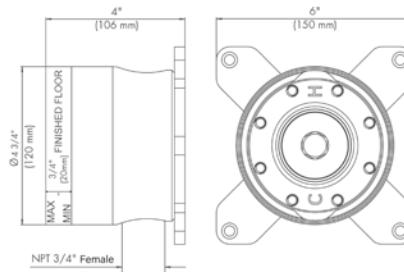

FV215.BASE

Freestanding rough valve 3/4" NPT FEM