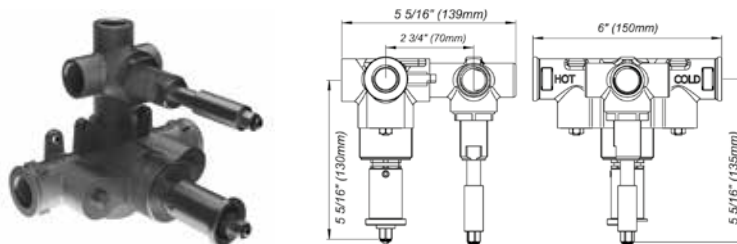

FV247.BASE

1/2" thermostatic rough-in valve only, with integral three port non-sharing diverter and shut-off.

*Non-stock finish – allow 6 to 8 weeks. - **UPB is a living finish and is therefore excluded from finish warranty.