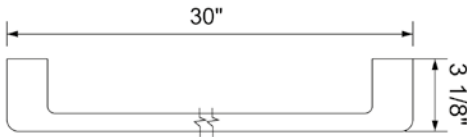

*Non-stock finish – allow 6 to 8 weeks. - **UPB is a living finish and is therefore excluded from finish warranty.

PHOTOGRAPH · DESCRIPTION

DIAGRAM

FINISHES

MODEL

24" towel bar

- Polished Chrome FV164.01/K1-PC
- Polished Nickel - PVD FV164.01/K1-PN
- Brushed Nickel - PVD FV164.01/K1-BN
- Polished Gold - PVD FV164.01/K1-PG*
- Brushed Gold - PVD FV164.01/K1-BG*
- Polished Rose Gold - PVD FV164.01/K1-RG*
- Polished Brass - PVD FV164.01/K1-PB*
- Brushed Brass - PVD FV164.01/K1-BB*
- Satin Greystone - PVD FV164.01/K1-SGR*
- Satin Black - PVD FV164.01/K1-BK*
- Flat Black FV164.01/K1-FB*
- **Unlacquered Polished Brass FV164.01/K1-UPB*