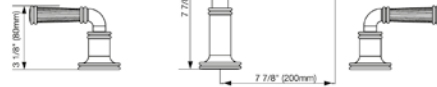

PHOTOGRAPH · DESCRIPTION

DIAGRAM

FINISHES

MODEL

- Polished Chrome FV210/K3H-PC
- Polished Nickel - PVD FV210/K3H-PN
- Brushed Nickel - PVD FV210/K3H-BN
- Polished Gold - PVD FV210/K3H-PG*
- Brushed Gold - PVD FV210/K3H-BG*
- Polished Rose Gold - PVD FV210/K3H-RG*
- Polished Brass - PVD FV210/K3H-PB*
- Brushed Brass - PVD FV210/K3H-BB*
- Satin Greystone - PVD FV210/K3H-SGR*
- Satin Black - PVD FV210/K3H-BK*
- Flat Black FV210/K3H-FB*
- **Unlacquered Polished Brass FV210/K3H-UPB*