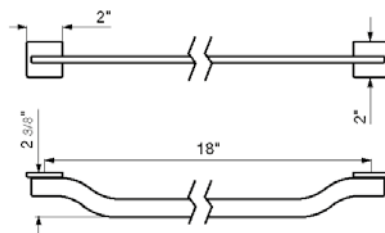

- Polished Chrome FV164/K2-PC
- Polished Nickel - PVD FV164/K2-PN
- Brushed Nickel - PVD FV164/K2-BN
- Polished Gold - PVD FV164/K2-PG*
- Brushed Gold - PVD FV164/K2-BG*
- Polished Rose Gold - PVD FV164/K2-RG*
- Polished Brass - PVD FV164/K2-PB*
- Brushed Brass - PVD FV164/K2-BB*
- Satin Greystone - PVD FV164/K2-SGR*
- Satin Black - PVD FV164/K2-BK*
- Flat Black FV164/K2-FB*
- **Unlacquered Polished Brass FV164/K2-UPB*

*Non-stock finish – allow 6 to 8 weeks. - **UPB is a living finish and is therefore excluded from finish warranty.