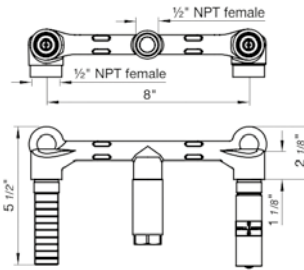

FV203.BASE

*Non-stock finish – allow 6 to 8 weeks. - **UPB is a living finish and is therefore excluded from finish warranty.