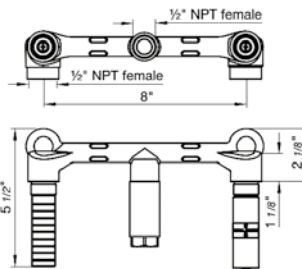

FV203.BASE

*Non-stock finish – allow 6 to 8 weeks. - **UPB is a living finish and is therefore excluded from finish warranty.