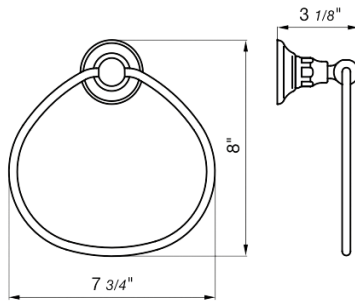

- Polished Chrome FV162/58-PC
- Polished Nickel - PVD FV162/58-PN
- Brushed Nickel - PVD FV162/58-BN
- Polished Gold - PVD FV162/58-PG*
- Brushed Gold - PVD FV162/58-BG*
- Polished Rose Gold - PVD FV162/58-RG*
- Polished Brass - PVD FV162/58-PB*
- Brushed Brass - PVD FV162/58-BB*
- Satin Greystone - PVD FV162/58-SGR*
- Satin Black - PVD FV162/58-BK*
- Flat Black FV162/58-FB*
- **Unlacquered Polished Brass FV162/58-UPB*

Towel ring