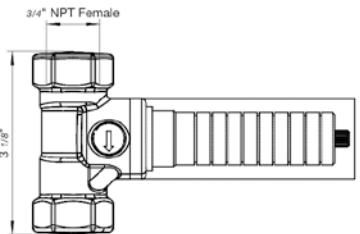

- Polished Chrome FV480/K3H.0-PC
- Polished Nickel - PVD FV480/K3H.0-PN
- Brushed Nickel - PVD FV480/K3H.0-BN
- Polished Gold - PVD FV480/K3H.0-PG*
- Brushed Gold - PVD FV480/K3H.0-BG*
- Polished Rose Gold - PVD FV480/K3H.0-RG*
- Polished Brass - PVD FV480/K3H.0-PB*
- Brushed Brass - PVD FV480/K3H.0-BB*
- Satin Greystone - PVD FV480/K3H.0-SGR*
- Satin Black - PVD FV480/K3H.0-BK*
- Flat Black FV480/K3H.0-FB*
- **Unlacquered Polished Brass FV480/K3H.0-UPB*

Note: This set uses the FV480.BASE-19 Wall volume control, 3/4" rough valve only or the FV680.BASE 3 port diverter valve rough-in (can be converted to a 2 port by changing a washer).

FV480.BASE-19