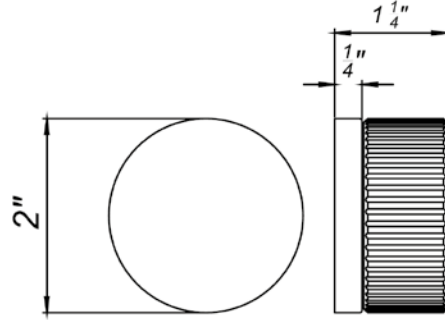

PHOTOGRAPH · DESCRIPTION

DIAGRAM

FINISHES

MODEL

- Polished Chrome FV480V.0-PC
- Polished Nickel - PVD FV480V.0-PN
- Brushed Nickel - PVD FV480V.0-BN
- Polished Gold - PVD FV480V.0-PG*
- Brushed Gold - PVD FV480V.0-BG*
- Polished Rose Gold - PVD FV480V.0-RG*
- Polished Brass - PVD FV480V.0-PB*
- Brushed Brass - PVD FV480V.0-BB*
- Satin Greystone - PVD FV480V.0-SGR*
- Satin Black - PVD FV480V.0-BK*
- Flat Black FV480V.0-FB*
- **Unlacquered Polished Brass FV480V.0-UPB*

Wall volume control. Trim only.

Note: This set uses the FV480.BASE-19 Wall volume control, 3/4" rough valve only or the FV680.BASE 3 port diverter valve rough-in (can be converted to a 2 port by changing a washer).