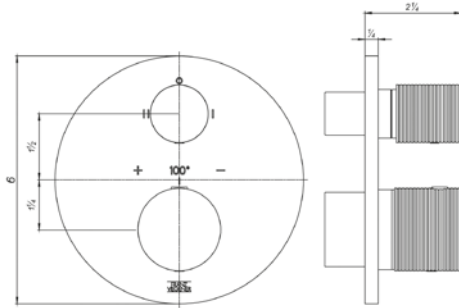

PHOTOGRAPH · DESCRIPTION

DIAGRAM

FINISHES

MODEL

- Polished Chrome FV227R.0-PC
- Polished Nickel - PVD FV227R.0-PN
- Brushed Nickel - PVD FV227R.0-BN
- Polished Gold - PVD FV227R.0-PG*
- Brushed Gold - PVD FV227R.0-BG*
- Polished Rose Gold - PVD FV227R.0-RG*
- Polished Brass - PVD FV227R.0-PB*
- Brushed Brass - PVD FV227R.0-BB*
- Satin Greystone - PVD FV227R.0-SGR*
- Satin Black - PVD FV227R.0-BK*
- Flat Black FV227R.0-FB*
- **Unlacquered Polished Brass FV227R.0-UPB*

Thermostatic wall valve. Trim only.

Note: This set uses the FV227.BASE 1/2" thermostatic wall valve