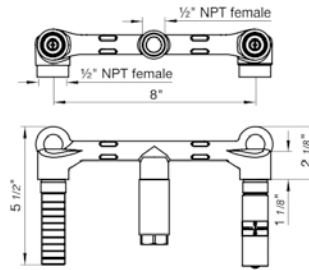

- Polished Chrome FV203/J2D.0-PC
- Polished Nickel - PVD FV203/J2D.0-PN
- Brushed Nickel - PVD FV203/J2D.0-BN
- Polished Gold - PVD FV203/J2D.0-PG*
- Brushed Gold - PVD FV203/J2D.0-BG*
- Polished Rose Gold - PVD FV203/J2D.0-RG*
- Polished Brass - PVD FV203/J2D.0-PB*
- Brushed Brass - PVD FV203/J2D.0-BB*
- Satin Greystone - PVD FV203/J2D.0-SGR*
- Satin Black - PVD FV203/J2D.0-BK*
- Flat Black FV203/J2D.0-FB*
- **Unlacquered Polished Brass FV203/J2D.0-UPB*

Note: This set uses the FV203.BASE rough valve for wall lavatory. 1/2" Fem NPT connection

FV203.BASE

*Non-stock finish – allow 6 to 8 weeks. - **UPB is a living finish and is therefore excluded from finish warranty.