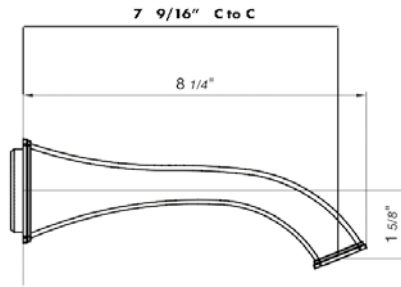

- Polished Chrome FV103/60.17.0-PC
- Polished Nickel - PVD FV103/60.17.0-PN
- Brushed Nickel - PVD FV103/60.17.0-BN
- Polished Gold - PVD FV103/60.17.0-PG*
- Brushed Gold - PVD FV103/60.17.0-BG*
- Polished Rose Gold - PVD FV103/60.17.0-RG*
- Polished Brass - PVD FV103/60.17.0-PB*
- Brushed Brass - PVD FV103/60.17.0-BB*
- Satin Greystone - PVD FV103/60.17.0-SGR*
- Satin Black - PVD FV103/60.17.0-BK*
- Flat Black FV103/60.17.0-FB*
- **Unlacquered Polished Brass FV103/60.17.0-UPB*