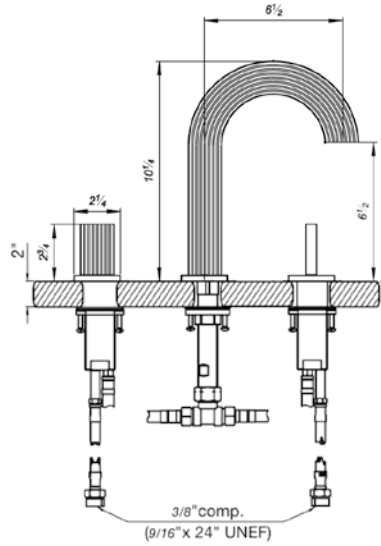

PHOTOGRAPH · DESCRIPTION

DIAGRAM

FINISHES

MODEL

- Polished Chrome FV207/F4-PC
- Polished Nickel - PVD FV207/F4-PN
- Brushed Nickel - PVD FV207/F4-BN
- Polished Gold - PVD FV207/F4-PG*
- Brushed Gold - PVD FV207/F4-BG*
- Polished Rose Gold - PVD FV207/F4-RG*
- Polished Brass - PVD FV207/F4-PB*
- Brushed Brass - PVD FV207/F4-BB*
- Satin Greystone - PVD FV207/F4-SGR*
- Satin Black - PVD FV207/F4-BK*
- Flat Black FV207/F4-FB*
- **Unlacquered Polished Brass FV207/F4-UPB*

Widespread lavatory faucet with push-down pop-up drain assembly (no lift rod)