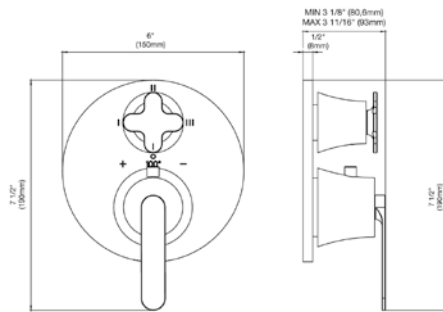

1/2" FEM NPT thermostatic wall valve, with integral two port non-sharing diverter and shut-off. Flow rate 5.4 GPM @ 60 PSI.