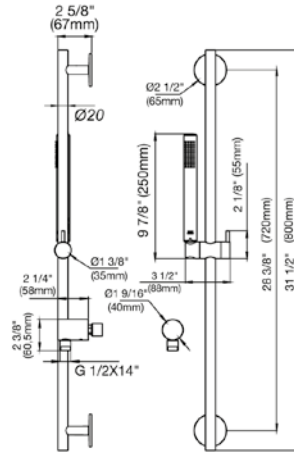

PHOTOGRAPH · DESCRIPTION

DIAGRAM

FINISHES

MODEL

- Polished Chrome FV128.02-PC
- Polished Nickel - PVD FV128.02-PN
- Brushed Nickel - PVD FV128.02-BN
- Polished Gold - PVD FV128.02-PG*
- Brushed Gold - PVD FV128.02-BG*
- Polished Rose Gold - PVD FV128.02-RG*
- Polished Brass - PVD FV128.02-PB*
- Brushed Brass - PVD FV128.02-BB*
- Satin Greystone - PVD FV128.02-SGR*
- Satin Black - PVD FV128.02-BK*

Round Slide Bar complete including hand shower, 60" hose and outlet elbow