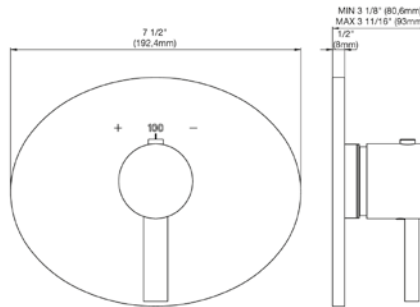

PHOTOGRAPH · DESCRIPTION

DIAGRAM

FINISHES

MODEL

- Polished Chrome FV248.02-PC
- Polished Nickel - PVD FV248.02-PN
- Brushed Nickel - PVD FV248.02-BN
- Polished Gold - PVD FV248.02-PG*
- Brushed Gold - PVD FV248.02-BG*
- Polished Rose Gold - PVD FV248.02-RG*
- Polished Brass - PVD FV248.02-PB*
- Brushed Brass - PVD FV248.02-BB*
- Satin Greystone - PVD FV248.02-SGR*
- Satin Black - PVD FV248.02-BK*
- Flat Black FV248.02-FB*
- **Unlacquered Polished Brass FV248.02-UPB*

Push down pop-up with overflow, with extra long tallpiece.

- Polished Chrome FV248.03-PC
- Polished Nickel - PVD FV248.03-PN
- Brushed Nickel - PVD FV248.03-BN
- Polished Gold - PVD FV248.03-PG*
- Brushed Gold - PVD FV248.03-BG*
- Polished Rose Gold - PVD FV248.03-RG*
- Polished Brass - PVD FV248.03-PB*
- Brushed Brass - PVD FV248.03-BB*
- Satin Greystone - PVD FV248.03-SGR*
- Satin Black - PVD FV248.03-BK*
- Flat Black FV248.03-FB*
- **Unlacquered Polished Brass FV248.03-UPB*

Push down pop-up without overflow, with extra long tallpiece.