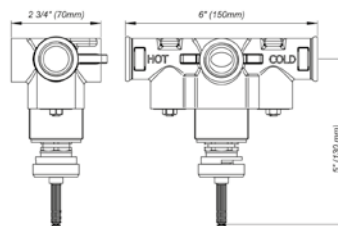

FV217A.BASE

5" (130 mm) 3/4" thermostatic wall rough-in valve only 17.5 gpm (gallons per minute) flow rate (@45 psi)

*Non-stock finish – allow 6 to 8 weeks. - **UPB is a living finish and is therefore excluded from finish warranty.