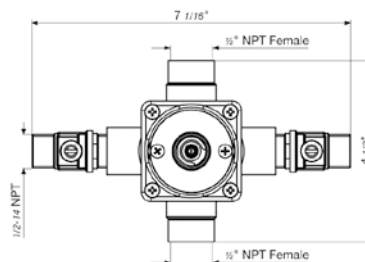

FV115C.BASE

Pressure balance valve less diverter - 1/2" rough valve only. Flow rate 7 GPM @ 50 PSI.

*Non-stock finish – allow 6 to 8 weeks. - **UPB is a living finish and is therefore excluded from finish warranty.