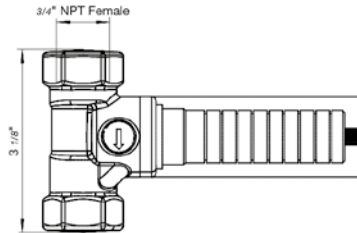

FV480.BASE-19

Wall volume control, 3/4" rough valve.