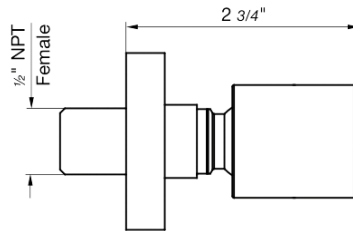

- Polished Chrome FV138.01-PC
- Polished Nickel - PVD FV138.01-PN
- Brushed Nickel - PVD FV138.01-BN
- Polished Gold - PVD FV138.01-PG*
- Brushed Gold - PVD FV138.01-BG*
- Polished Rose Gold - PVD FV138.01-RG*
- Polished Brass - PVD FV138.01-PB*
- Brushed Brass - PVD FV138.01-BB*
- Satin Greystone - PVD FV138.01-SGR*
- Satin Black - PVD FV138.01-BK*
- Flat Black FV138.01-FB*
- **Unlacquered Polished Brass FV138.01-UPB*

Body spray-contemporary round. Three pulsating mini-jets

*Non-stock finish – allow 6 to 8 weeks. - **UPB is a living finish and is therefore excluded from finish warranty.