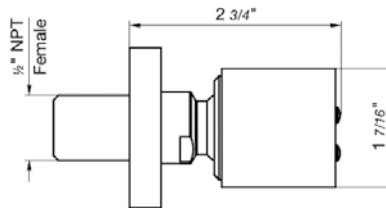

- Polished Chrome FV138.03-PC
- Polished Nickel - PVD FV138.03-PN
- Brushed Nickel - PVD FV138.03-BN
- Polished Gold - PVD FV138.03-PG*
- Brushed Gold - PVD FV138.03-BG*
- Polished Rose Gold - PVD FV138.03-RG*
- Polished Brass - PVD FV138.03-PB*
- Brushed Brass - PVD FV138.03-BB*
- Satin Greystone - PVD FV138.03-SGR*
- Satin Black - PVD FV138.03-BK*
- Flat Black FV138.03-FB*
- **Unlacquered Polished Brass FV138.03-UPB*

Body spray-contemporary square. Three pulsating mini-jets.