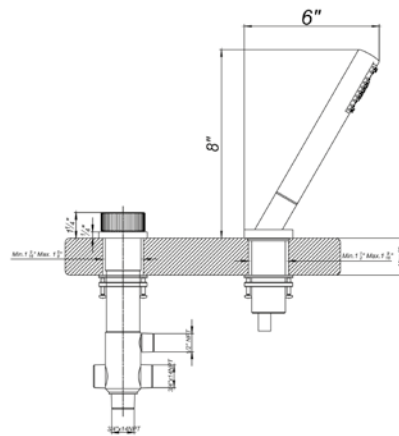

- Polished Chrome FV210/59V-PC
- Polished Nickel - PVD FV210/59V-PN
- Brushed Nickel - PVD FV210/59V-BN
- Polished Gold - PVD FV210/59V-PG*
- Brushed Gold - PVD FV210/59V-BG*
- Polished Rose Gold - PVD FV210/59V-RG*
- Polished Brass - PVD FV210/59V-PB*
- Brushed Brass - PVD FV210/59V-BB*
- Satin Greystone - PVD FV210/59V-SGR*
- Satin Black - PVD FV210/59V-BK*
- Flat Black FV210/59V-FB*
- **Unlacquered Polished Brass FV210/59V-UPB*

Deck mounted Roman bath faucet 3/4" valves.

- Polished Chrome FV133/59V.0-PC
- Polished Nickel - PVD FV133/59V.0-PN
- Brushed Nickel - PVD FV133/59V.0-BN
- Polished Gold - PVD FV133/59V.0-PG*
- Brushed Gold - PVD FV133/59V.0-BG*
- Polished Rose Gold - PVD FV133/59V.0-RG*
- Polished Brass - PVD FV133/59V.0-PB*
- Brushed Brass - PVD FV133/59V.0-BB*
- Satin Greystone - PVD FV133/59V.0-SGR*
- Satin Black - PVD FV133/59V.0-BK*
- Flat Black FV133/59V.0-FB*
- **Unlacquered Polished Brass FV133/59V.0-UPB*

*Non-stock finish – allow 6 to 8 weeks. - **UPB is a living finish and is therefore excluded from finish warranty.