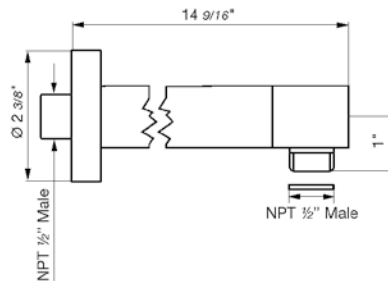

- Polished Chrome FV140.07/87-PC
- Polished Nickel - PVD FV140.07/87-PN
- Brushed Nickel - PVD FV140.07/87-BN
- Polished Gold - PVD FV140.07/87-PG*
- Brushed Gold - PVD FV140.07/87-BG*
- Polished Rose Gold - PVD FV140.07/87-RG*
- Polished Brass - PVD FV140.07/87-PB*
- Brushed Brass - PVD FV140.07/87-BB*
- Satin Greystone - PVD FV140.07/87-SGR*
- Satin Black - PVD FV140.07/87-BK*
- Flat Black FV140.07/87-FB*
- **Unlacquered Polished Brass FV140.07/87-UPB*

Shower arm and escutcheon

*Non-stock finish – allow 6 to 8 weeks. - **UPB is a living finish and is therefore excluded from finish warranty. ***PS works with Polished Nickel as well as Polished Chrome.