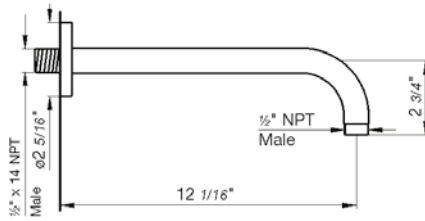

PHOTOGRAPH · DESCRIPTION

DIAGRAM

FINISHES

MODEL

- Polished Chrome FV140/59-PC
- Polished Nickel - PVD FV140/59-PN
- Brushed Nickel - PVD FV140/59-BN
- Polished Gold - PVD FV140/59-PG*
- Brushed Gold - PVD FV140/59-BG*
- Polished Rose Gold - PVD FV140/59-RG*
- Polished Brass - PVD FV140/59-PB*
- Brushed Brass - PVD FV140/59-BB*
- Satin Greystone - PVD FV140/59-SGR*
- Satin Black - PVD FV140/59-BK*
- Flat Black FV140/59-FB*
- **Unlacquered Polished Brass FV140/59-UPB*

Shower arm and escutcheon