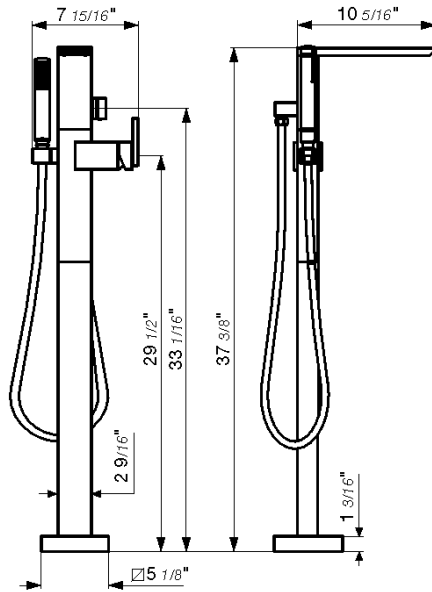

PHOTOGRAPH · DESCRIPTION

DIAGRAM

FINISHES

MODEL

Polished Chrome	FV215/J3.0-PC
Polished Nickel - PVD	FV215/J3.0-PN
Brushed Nickel - PVD	FV215/J3.0-BN
Polished Gold - PVD	FV215/J3.0-PG*
Brushed Gold - PVD	FV215/J3.0-BG*
Polished Rose Gold - PVD	FV215/J3.0-RG*
Polished Brass - PVD	FV215/J3.0-PB*
Brushed Brass - PVD	FV215/J3.0-BB*
Satin Greystone - PVD	FV215/J3.0-SGR*
Satin Black - PVD	FV215/J3.0-BK*
Flat Black	FV215/J3.0-FB*
**Unlacquered Polished Brass	FV215/J3.0-UPB*

Square freestanding tub faucet. Trim only. Flow rate through spout 14 GPM @ 60 PSI. Flow rate through handshower 1.75 GPM @ 60 PSI.

Note: This set uses the FV215.BASE freestanding rough valve; which is sold separately (see below).