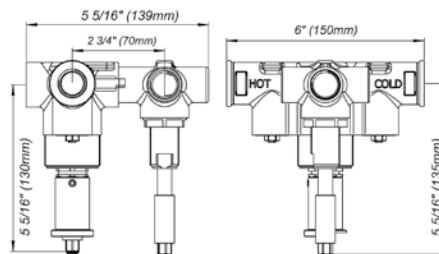

FV247.BASE

1/2" thermostatic rough-in valve only, with integral three port non-sharing diverter and shut-off.

*Non-stock finish – allow 6 to 8 weeks. - **UPB is a living finish and is therefore excluded from finish warranty.