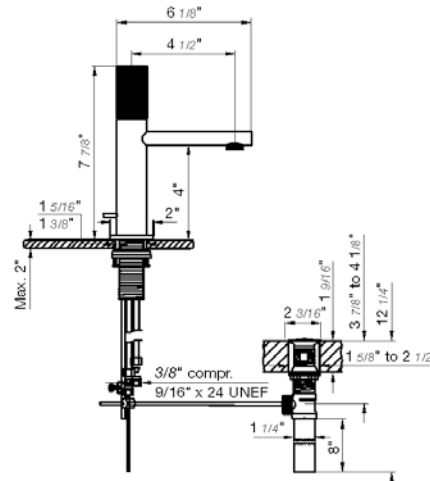

- Polished Chrome FV182/59K-PC
- Polished Nickel - PVD FV182/59K-PN
- Brushed Nickel - PVD FV182/59K-BN
- Polished Gold - PVD FV182/59K-PG*
- Brushed Gold - PVD FV182/59K-BG*
- Polished Rose Gold - PVD FV182/59K-RG*
- Polished Brass - PVD FV182/59K-PB*
- Brushed Brass - PVD FV182/59K-BB*
- Satin Greystone - PVD FV182/59K-SGR*
- Satin Black - PVD FV182/59K-BK*
- **Unlacquered Polished Brass FV182/59K-UPB*

Single handle lavatory set with pop-up drain assembly