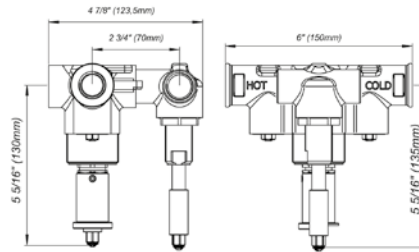

FV227.BASE

5 5/16" (135mm) 5 5/16" (130mm) 1/2" thermostatic rough-in valve only with integral two port non-sharing diverter and shut-off 5.5 gpm (gallons per minute) flow rate (@60 psi)