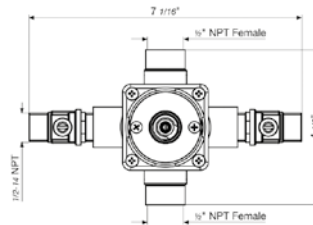

FV115C.BASE