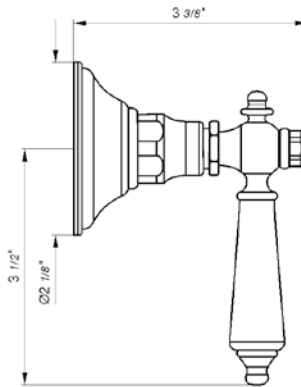

PHOTOGRAPH · DESCRIPTION

DIAGRAM

FINISHES

MODEL

Polished Chrome	FV480/58L.0-PC
Polished Nickel - PVD	FV480/58L.0-PN
Brushed Nickel - PVD	FV480/58L.0-BN
Polished Gold - PVD	FV480/58L.0-PG*
Brushed Gold - PVD	FV480/58L.0-BG*
Polished Rose Gold - PVD	FV480/58L.0-RG*
Polished Brass - PVD	FV480/58L.0-PB*
Brushed Brass - PVD	FV480/58L.0-BB*
Satin Greystone - PVD	FV480/58L.0-SGR*
Satin Black - PVD	FV480/58L.0-BK*
Flat Black	FV480/58L.0-FB*
**Unlacquered Polished Brass	FV480/58L.0-UPB*

Wall volume control. Trim only

Note: This set uses the FV480.BASE-19 Wall volume control, 3/4" rough valve only or the FV680.BASE 3 port diverter valve rough-in (can be converted to a 2 port by changing a washer).