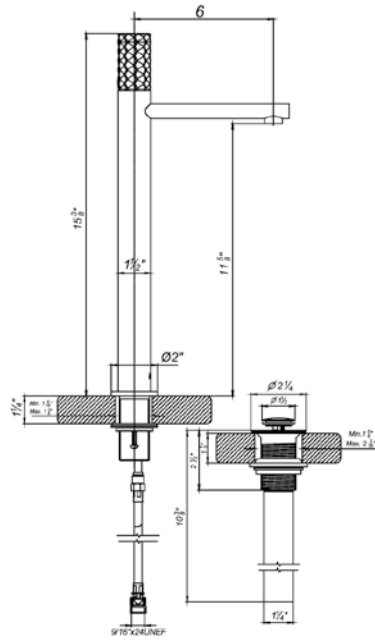

PHOTOGRAPH · DESCRIPTION

DIAGRAM

FINISHES

MODEL

Tall vessel height, single handle lavatory set with push-down pop-up drain assembly (no lift rod)

- Polished Chrome FV181.02/59D-PC
- Polished Nickel - PVD FV181.02/59D-PN
- Brushed Nickel - PVD FV181.02/59D-BN
- Polished Gold - PVD FV181.02/59D-PG*
- Brushed Gold - PVD FV181.02/59D-BG*
- Polished Rose Gold - PVD FV181.02/59D-RG*
- Polished Brass - PVD FV181.02/59D-PB*
- Brushed Brass - PVD FV181.02/59D-BB*
- Satin Greystone - PVD FV181.02/59D-SGR*
- Satin Black - PVD FV181.02/59D-BK*
- Flat Black FV181.02/59D-FB*
- **Unlacquered Polished Brass FV181.02/59D-UPB*