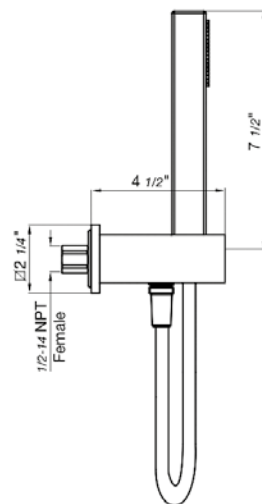

Polished Chrome	FV131/J3-PC
Polished Nickel - PVD	FV131/J3-PN
Brushed Nickel - PVD	FV131/J3-BN
Polished Gold - PVD	FV131/J3-PG*
Brushed Gold - PVD	FV131/J3-BG*
Polished Rose Gold - PVD	FV131/J3-RG*
Polished Brass - PVD	FV131/J3-PB*
Brushed Brass - PVD	FV131/J3-BB*
Satin Greystone - PVD	FV131/J3-SGR*
Satin Black - PVD	FV131/J3-BK*
Flat Black	FV131/J3-FB*
**Unlacquered Polished Brass	FV131/J3-UPB*

Hand shower assembly. All in one swivel holder and water supply, 1/2" NPT Female.

*Non-stock finish – allow 6 to 8 weeks. - **UPB is a living finish and is therefore excluded from finish warranty.