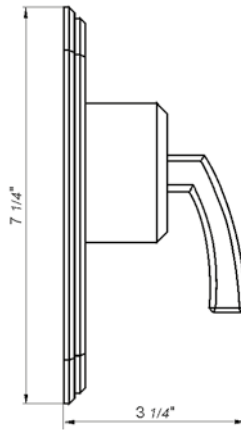

- Polished Chrome FV115/60.0-PC
- Polished Nickel - PVD FV115/60.0-PN
- Brushed Nickel - PVD FV115/60.0-BN
- Polished Gold - PVD FV115/60.0-PG*
- Brushed Gold - PVD FV115/60.0-BG*
- Polished Rose Gold - PVD FV115/60.0-RG*
- Polished Brass - PVD FV115/60.0-PB*
- Brushed Brass - PVD FV115/60.0-BB*
- Satin Greystone - PVD FV115/60.0-SGR*
- Satin Black - PVD FV115/60.0-BK*
- Flat Black FV115/60.0-FB*
- **Unlacquered Polished Brass FV115/60.0-UPB*