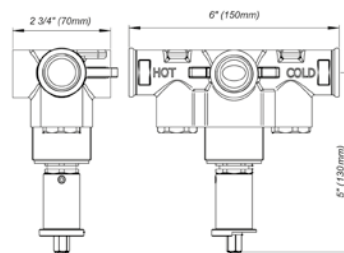

FV217.BASE

3/4" thermostatic wall rough-in valve only 17.5 gpm (gallons per minute) flow rate (@45 psi)

*Non-stock finish – allow 6 to 8 weeks. - **UPB is a living finish and is therefore excluded from finish warranty.