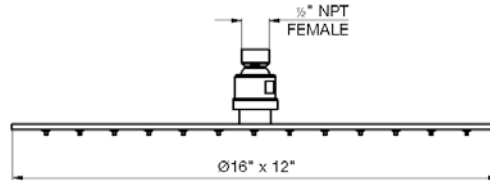

PHOTOGRAPH · DESCRIPTION

DIAGRAM

FINISHES

MODEL