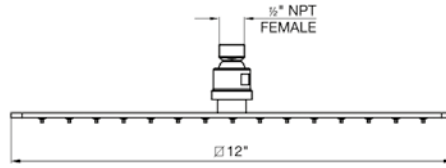

PHOTOGRAPH · DESCRIPTION

DIAGRAM

FINISHES

MODEL