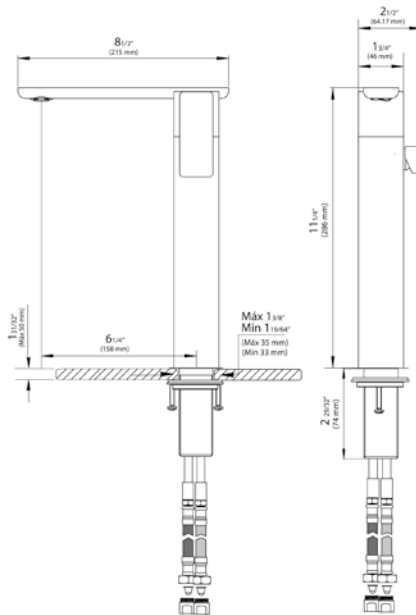

Vessel height, single handle lavatory set with push-down pop-up drain assembly (no lift rod).

- Polished Chrome FV181.02/J5N-PC
- Polished Nickel - PVD FV181.02/J5N-PN
- Brushed Nickel - PVD FV181.02/J5N-BN
- Polished Gold - PVD FV181.02/J5N-PG*
- Brushed Gold - PVD FV181.02/J5N-BG*
- Polished Rose Gold - PVD FV181.02/J5N-RG*
- Polished Brass - PVD FV181.02/J5N-PB*
- Brushed Brass - PVD FV181.02/J5N-BB*
- Satin Greystone - PVD FV181.02/J5N-SGR*
- Satin Black - PVD FV181.02/J5N-BK*
- Flat Black FV181.02/J5N-FB*
- **Unlacquered Polished Brass FV181.02/J5N-UPB*

***To order in Boreal Black use FV181.02/J5B-finish.
To order Metal use FV181.02/J5-finish.

- Polished Chrome FV248.02-PC
- Polished Nickel - PVD FV248.02-PN
- Brushed Nickel - PVD FV248.02-BN
- Polished Gold - PVD FV248.02-PG*
- Brushed Gold - PVD FV248.02-BG*
- Polished Rose Gold - PVD FV248.02-RG*
- Polished Brass - PVD FV248.02-PB*
- Brushed Brass - PVD FV248.02-BB*
- Satin Greystone - PVD FV248.02-SGR*
- Satin Black - PVD FV248.02-BK*
- Flat Black FV248.02-FB*
- **Unlacquered Polished Brass FV248.02-UPB*

*Non-stock finish – allow 6 to 8 weeks. - **UPB is a living finish and is therefore excluded from finish warranty.