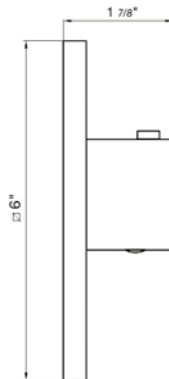

- Polished Chrome FV217.0-PC
- Polished Nickel - PVD FV217.0-PN
- Brushed Nickel - PVD FV217.0-BN
- Polished Gold - PVD FV217.0-PG*
- Brushed Gold - PVD FV217.0-BG*
- Polished Rose Gold - PVD FV217.0-RG*
- Polished Brass - PVD FV217.0-PB*
- Brushed Brass - PVD FV217.0-BB*
- Satin Greystone - PVD FV217.0-SGR*
- Satin Black - PVD FV217.0-BK*
- Flat Black FV217.0-FB*
- **Unlacquered Polished Brass FV217.0-UPB*