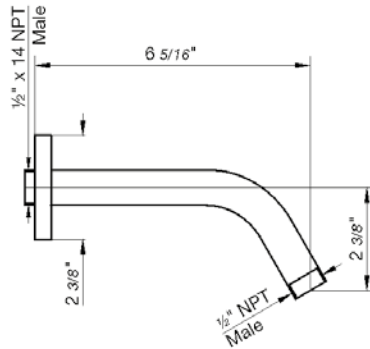

- Polished Chrome FV140/39-PC
- Polished Nickel - PVD FV140/39-PN
- Brushed Nickel - PVD FV140/39-BN
- Polished Gold - PVD FV140/39-PG*
- Brushed Gold - PVD FV140/39-BG*
- Polished Rose Gold - PVD FV140/39-RG*
- Polished Brass - PVD FV140/39-PB*
- Brushed Brass - PVD FV140/39-BB*
- Satin Greystone - PVD FV140/39-SGR*
- Satin Black - PVD FV140/39-BK*
- Flat Black FV140/39-FB*
- **Unlacquered Polished Brass FV140/39-UPB*

Shower arm and escutcheon