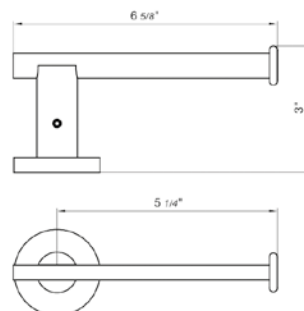

- Polished Chrome FV166/59-PC
- Polished Nickel - PVD FV166/59-PN
- Brushed Nickel - PVD FV166/59-BN
- Polished Gold - PVD FV166/59-PG*
- Brushed Gold - PVD FV166/59-BG*
- Polished Rose Gold - PVD FV166/59-RG*
- Polished Brass - PVD FV166/59-PB*
- Brushed Brass - PVD FV166/59-BB*
- Satin Greystone - PVD FV166/59-SGR*
- Satin Black - PVD FV166/59-BK*
- Flat Black FV166/59-FB*
- **Unlacquered Polished Brass FV166/59-UPB*

Toilet paper holder