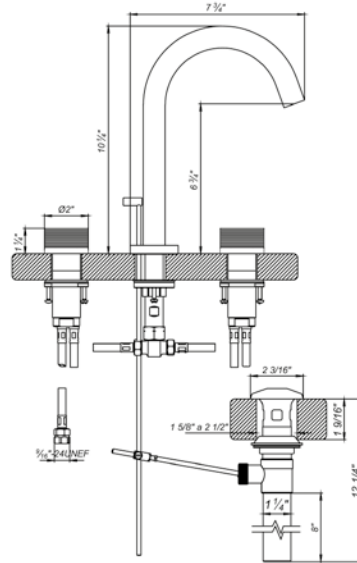

PHOTOGRAPH · DESCRIPTION

DIAGRAM

FINISHES

MODEL

- Polished Chrome FV201/59R-PC
- Polished Nickel - PVD FV201/59R-PN
- Brushed Nickel - PVD FV201/59R-BN
- Polished Gold - PVD FV201/59R-PG*
- Brushed Gold - PVD FV201/59R-BG*
- Polished Rose Gold - PVD FV201/59R-RG*
- Polished Brass - PVD FV201/59R-PB*
- Brushed Brass - PVD FV201/59R-BB*
- Satin Greystone - PVD FV201/59R-SGR*
- Satin Black - PVD FV201/59R-BK*
- Flat Black FV201/59R-FB*
- **Unlacquered Polished Brass FV201/59R-UPB*

Widespread lavatory faucet with pop-up drain assembly.