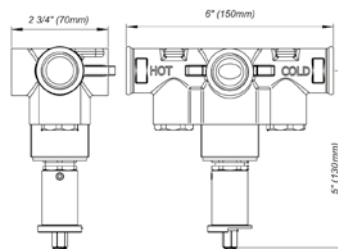

FV217.BASE

3/4" thermostatic wall rough-in valve only 17.5 gpm (gallons per minute) flow rate (@45 psi)

*Non-stock finish – allow 6 to 8 weeks. - **UPB is a living finish and is therefore excluded from finish warranty.