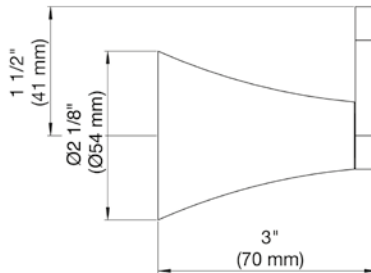

Robe hook

- Polished Chrome FV166/K4-PC
- Polished Nickel - PVD FV166/K4-PN
- Brushed Nickel - PVD FV166/K4-BN
- Polished Gold - PVD FV166/K4-PG*
- Brushed Gold - PVD FV166/K4-BG*
- Polished Rose Gold - PVD FV166/K4-RG*
- Polished Brass - PVD FV166/K4-PB*
- Brushed Brass - PVD FV166/K4-BB*
- Satin Greystone - PVD FV166/K4-SGR*
- Satin Black - PVD FV166/K4-BK*
- Flat Black FV166/K4-FB*
- **Unlacquered Polished Brass FV166/K4-UPB*