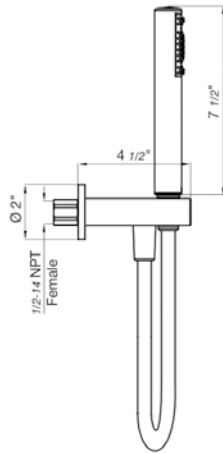

*Non-stock finish – allow 6 to 8 weeks. - **UPB is a living finish and is therefore excluded from finish warranty.

PHOTOGRAPH · DESCRIPTION

DIAGRAM

FINISHES

MODEL

Hand shower assembly. All in one swivel holder and water supply, 1/2" NPT Female.