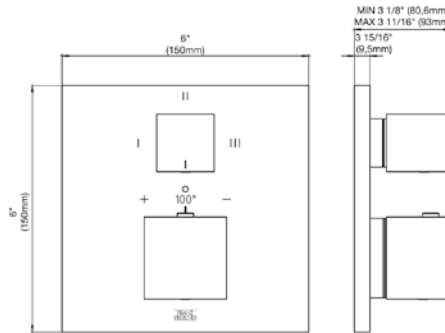

- Polished Chrome FV247.0-PC
- Polished Nickel - PVD FV247.0-PN
- Brushed Nickel - PVD FV247.0-BN
- Polished Gold - PVD FV247.0-PG*
- Brushed Gold - PVD FV247.0-BG*
- Polished Rose Gold - PVD FV247.0-RG*
- Polished Brass - PVD FV247.0-PB*
- Brushed Brass - PVD FV247.0-BB*
- Satin Greystone - PVD FV247.0-SGR*
- Satin Black - PVD FV247.0-BK*
- Flat Black FV247.0-FB*
- **Unlacquered Polished Brass FV247.0-UPB*

Thermostatic wall valve with three outlets - trim only

Note: This set uses the FV247.BASE 1/2" thermostatic wall valve