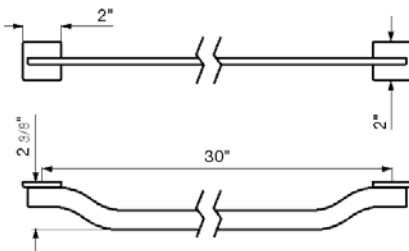

18" towel bar

*Non-stock finish – allow 6 to 8 weeks. - **UPB is a living finish and is therefore excluded from finish warranty.

PHOTOGRAPH · DESCRIPTION

DIAGRAM

FINISHES

MODEL

24" towel bar

- Polished Chrome FV164.01/K2-PC
- Polished Nickel - PVD FV164.01/K2-PN
- Brushed Nickel - PVD FV164.01/K2-BN
- Polished Gold - PVD FV164.01/K2-PG*
- Brushed Gold - PVD FV164.01/K2-BG*
- Polished Rose Gold - PVD FV164.01/K2-RG*
- Polished Brass - PVD FV164.01/K2-PB*
- Brushed Brass - PVD FV164.01/K2-BB*
- Satin Greystone - PVD FV164.01/K2-SGR*
- Satin Black - PVD FV164.01/K2-BK*
- Flat Black FV164.01/K2-FB*
- **Unlacquered Polished Brass FV164.01/K2-UPB*