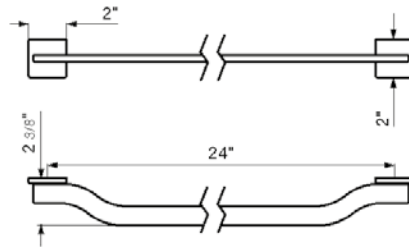

18" towel bar

*Non-stock finish – allow 6 to 8 weeks. - **UPB is a living finish and is therefore excluded from finish warranty.

PHOTOGRAPH · DESCRIPTION

DIAGRAM

FINISHES

MODEL

24" towel bar

- Polished Chrome FV164.01/K2-PC
- Polished Nickel - PVD FV164.01/K2-PN
- Brushed Nickel - PVD FV164.01/K2-BN
- Polished Gold - PVD FV164.01/K2-PG*
- Brushed Gold - PVD FV164.01/K2-BG*
- Polished Rose Gold - PVD FV164.01/K2-RG*
- Polished Brass - PVD FV164.01/K2-PB*
- Brushed Brass - PVD FV164.01/K2-BB*
- Satin Greystone - PVD FV164.01/K2-SGR*
- Satin Black - PVD FV164.01/K2-BK*
- Flat Black FV164.01/K2-FB*
- **Unlacquered Polished Brass FV164.01/K2-UPB*