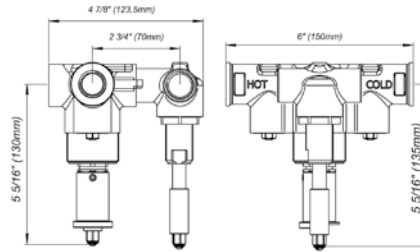

FV227.BASE

5 5/16" (135mm) 5 5/16" (130mm) 1/2" thermostatic rough-in valve only with integral two port non-sharing diverter and shut-off 5.5 gpm (gallons per minute) flow rate (@60 psi)