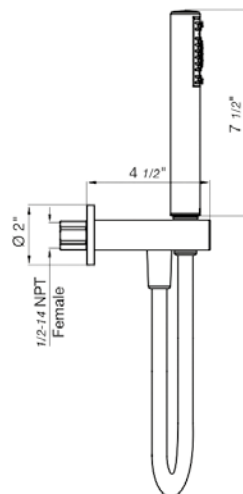

- Polished Chrome FV131/J2-PC
- Polished Nickel - PVD FV131/J2-PN
- Brushed Nickel - PVD FV131/J2-BN
- Polished Gold - PVD FV131/J2-PG*
- Brushed Gold - PVD FV131/J2-BG*
- Polished Rose Gold - PVD FV131/J2-RG*
- Polished Brass - PVD FV131/J2-PB*
- Brushed Brass - PVD FV131/J2-BB*
- Satin Greystone - PVD FV131/J2-SGR*
- Satin Black - PVD FV131/J2-BK*
- Flat Black FV131/J2-FB*
- **Unlacquered Polished Brass FV131/J2-UPB*

Hand shower assembly. All in one swivel holder and water supply, 1/2" NPT Female.

*Non-stock finish – allow 6 to 8 weeks. - **UPB is a living finish and is therefore excluded from finish warranty.