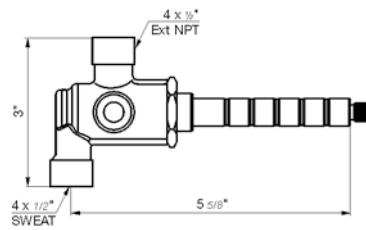

FV680.BASE

Wall diverter valve

3 port diverter valve rough-in (can be converted to a 2 port by changing a washer). To be used with any of our Volume Control Trims (does not have a built-in shutoff)

*Non-stock finish – allow 6 to 8 weeks. - **UPB is a living finish and is therefore excluded from finish warranty.