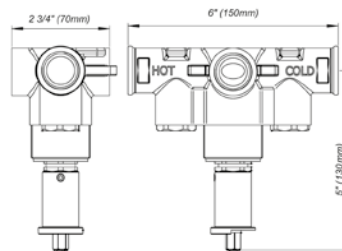

FV217.BASE

3/4" thermostatic wall rough-in valve only 17.5 gpm (gallons per minute) flow rate (@45 psi)

*Non-stock finish – allow 6 to 8 weeks. - **UPB is a living finish and is therefore excluded from finish warranty.