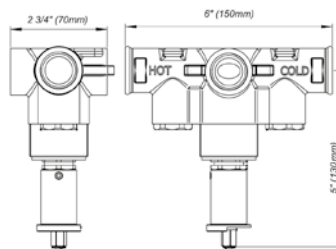

FV217.BASE

3/4" thermostatic wall rough-in valve only 17.5 gpm (gallons per minute) flow rate (@45 psi)

*Non-stock finish – allow 6 to 8 weeks. - **UPB is a living finish and is therefore excluded from finish warranty.