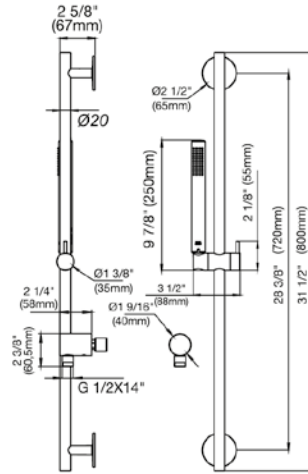

PHOTOGRAPH · DESCRIPTION   DIAGRAM   FINISHES   MODEL

- Polished Chrome FV128.02-PC
- Polished Nickel - PVD FV128.02-PN
- Brushed Nickel - PVD FV128.02-BN
- Polished Gold - PVD FV128.02-PG*
- Brushed Gold - PVD FV128.02-BG*
- Polished Rose Gold - PVD FV128.02-RG*
- Polished Brass - PVD FV128.02-PB*
- Brushed Brass - PVD FV128.02-BB*
- Satin Greystone - PVD FV128.02-SGR*
- Satin Black - PVD FV128.02-BK*