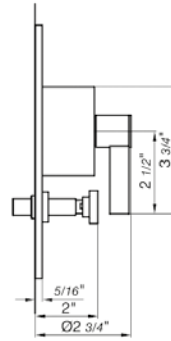

PHOTOGRAPH · DESCRIPTION

DIAGRAM

FINISHES

MODEL

- Polished Chrome FV114/J2L.0-PC
- Polished Nickel - PVD FV114/J2L.0-PN
- Brushed Nickel - PVD FV114/J2L.0-BN
- Polished Gold - PVD FV114/J2L.0-PG*
- Brushed Gold - PVD FV114/J2L.0-BG*
- Polished Rose Gold - PVD FV114/J2L.0-RG*
- Polished Brass - PVD FV114/J2L.0-PB*
- Brushed Brass - PVD FV114/J2L.0-BB*
- Satin Greystone - PVD FV114/J2L.0-SGR*
- Satin Black - PVD FV114/J2L.0-BK*
- Flat Black FV114/J2L.0-FB*
- **Unlacquered Polished Brass FV114/J2L.0-UPB*

Pressure balance valve with diverter - trim only

Note: This set uses the FV114C.BASE Pressure balance valve with diverter - 1/2" rough valve only (see below).