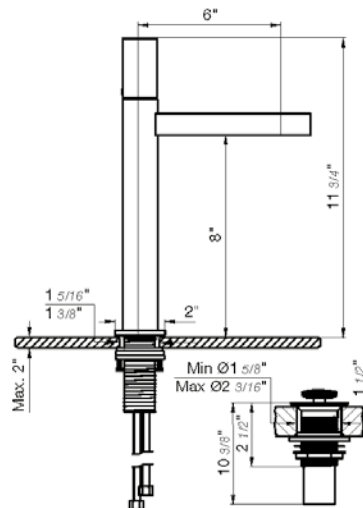

PHOTOGRAPH · DESCRIPTION

DIAGRAM

FINISHES

MODEL

- Polished Chrome FV181.02/J2-PC
- Polished Nickel - PVD FV181.02/J2-PN
- Brushed Nickel - PVD FV181.02/J2-BN
- Polished Gold - PVD FV181.02/J2-PG*
- Brushed Gold - PVD FV181.02/J2-BG*
- Polished Rose Gold - PVD FV181.02/J2-RG*
- Polished Brass - PVD FV181.02/J2-PB*
- Brushed Brass - PVD FV181.02/J2-BB*
- Satin Greystone - PVD FV181.02/J2-SGR*
- Satin Black - PVD FV181.02/J2-BK*
- Flat Black FV181.02/J2-FB*
- **Unlacquered Polished Brass FV181.02/J2-UPB*

- Polished Chrome FV182/J2P-PC
- Polished Nickel - PVD FV182/J2P-PN
- Brushed Nickel - PVD FV182/J2P-BN
- Polished Gold - PVD FV182/J2P-PG*
- Brushed Gold - PVD FV182/J2P-BG*
- Polished Rose Gold - PVD FV182/J2P-RG*
- Polished Brass - PVD FV182/J2P-PB*
- Brushed Brass - PVD FV182/J2P-BB*
- Satin Greystone - PVD FV182/J2P-SGR*
- Satin Black - PVD FV182/J2P-BK*
- Flat Black FV182/J2P-FB*
- **Unlacquered Polished Brass FV182/J2P-UPB*

- Polished Chrome FV181.01/J2P-PC
- Polished Nickel - PVD FV181.01/J2P-PN
- Brushed Nickel - PVD FV181.01/J2P-BN
- Polished Gold - PVD FV181.01/J2P-PG*
- Brushed Gold - PVD FV181.01/J2P-BG*
- Polished Rose Gold - PVD FV181.01/J2P-RG*
- Polished Brass - PVD FV181.01/J2P-PB*
- Brushed Brass - PVD FV181.01/J2P-BB*
- Satin Greystone - PVD FV181.01/J2P-SGR*
- Satin Black - PVD FV181.01/J2P-BK*
- Flat Black FV181.01/J2P-FB*
- **Unlacquered Polished Brass FV181.01/J2P-UPB*

*Non-stock finish – allow 6 to 8 weeks. - **UPB is a living finish and is therefore excluded from finish warranty.