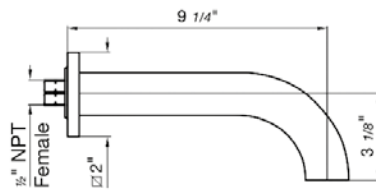

- Polished Chrome FV103/J3.17.0-PC
- Polished Nickel - PVD FV103/J3.17.0-PN
- Brushed Nickel - PVD FV103/J3.17.0-BN
- Polished Gold - PVD FV103/J3.17.0-PG*
- Brushed Gold - PVD FV103/J3.17.0-BG*
- Polished Rose Gold - PVD FV103/J3.17.0-RG*
- Polished Brass - PVD FV103/J3.17.0-PB*
- Brushed Brass - PVD FV103/J3.17.0-BB*
- Satin Greystone - PVD FV103/J3.17.0-SGR*
- Satin Black - PVD FV103/J3.17.0-BK*
- Flat Black FV103/J3.17.0-FB*
- **Unlacquered Polished Brass FV103/J3.17.0-UPB*

Tub wall spout 1/2" Fem NPT connection.