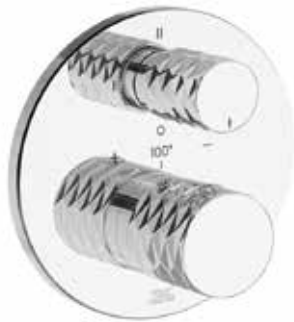

- Polished Chrome FV247D.0-PC
- Polished Nickel - PVD FV247D.0-PN
- Brushed Nickel - PVD FV247D.0-BN
- Polished Gold - PVD FV247D.0-PG*
- Brushed Gold - PVD FV247D.0-BG*
- Polished Rose Gold - PVD FV247D.0-RG*
- Polished Brass - PVD FV247D.0-PB*
- Brushed Brass - PVD FV247D.0-BB*
- Satin Greystone - PVD FV247D.0-SGR*
- Satin Black - PVD FV247D.0-BK*
- Flat Black FV247D.0-FB*
- **Unlacquered Polished Brass FV247D.0-UPB*

Thermostatic wall valve with three outlets - trim only

Note: This set uses the FV247.BASE 1/2" thermostatic wall valve