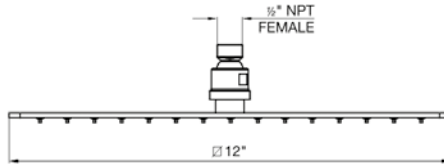

PHOTOGRAPH · DESCRIPTION

DIAGRAM

FINISHES

MODEL