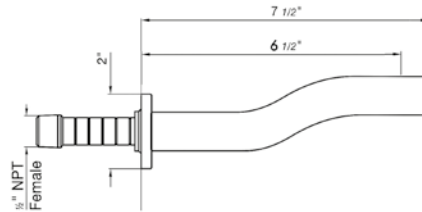

DIAGRAM

FINISHES

MODEL

Square Slide Bar complete including hand shower, 60" hose and outlet elbow

- Polished Chrome FV128.01-PC
- Polished Nickel - PVD FV128.01-PN
- Brushed Nickel - PVD FV128.01-BN
- Polished Gold - PVD FV128.01-PG*
- Brushed Gold - PVD FV128.01-BG*
- Polished Rose Gold - PVD FV128.01-RG*
- Polished Brass - PVD FV128.01-PB*
- Brushed Brass - PVD FV128.01-BB*
- Satin Greystone - PVD FV128.01-SGR*
- Satin Black - PVD FV128.01-BK*