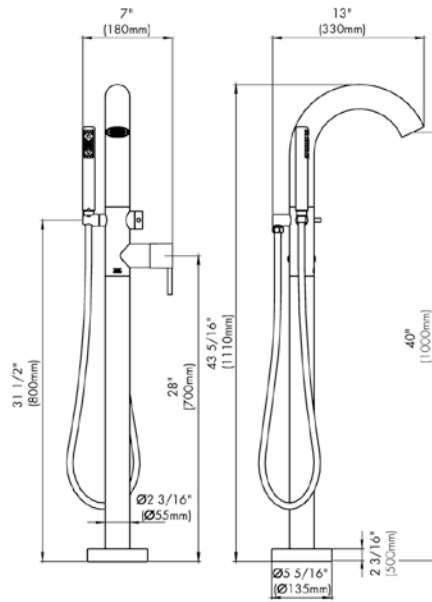

PHOTOGRAPH · DESCRIPTION

DIAGRAM

FINISHES

MODEL