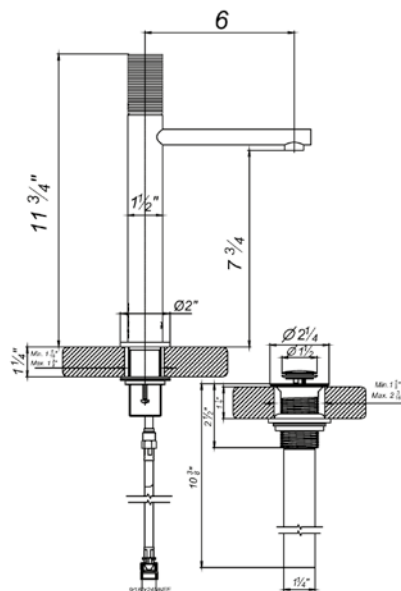

- Polished Chrome FV181.01/59R-PC
- Polished Nickel - PVD FV181.01/59R-PN
- Brushed Nickel - PVD FV181.01/59R-BN
- Polished Gold - PVD FV181.01/59R-PG*
- Brushed Gold - PVD FV181.01/59R-BG*
- Polished Rose Gold - PVD FV181.01/59R-RG*
- Polished Brass - PVD FV181.01/59R-PB*
- Brushed Brass - PVD FV181.01/59R-BB*
- Satin Greystone - PVD FV181.01/59R-SGR*
- Satin Black - PVD FV181.01/59R-BK*
- Flat Black FV181.01/59R-FB*
- **Unlacquered Polished Brass FV181.01/59R-UPB*

*Non-stock finish – allow 6 to 8 weeks. - **UPB is a living finish and is therefore excluded from finish warranty.