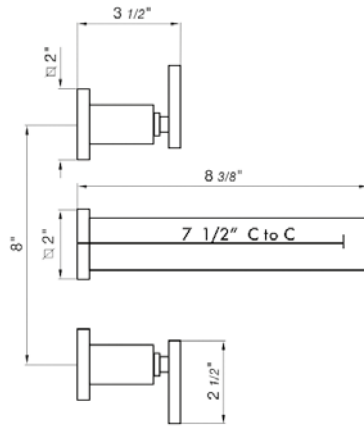

- Polished Chrome FV203/85L.0-PC
- Polished Nickel - PVD FV203/85L.0-PN
- Brushed Nickel - PVD FV203/85L.0-BN
- Polished Gold - PVD FV203/85L.0-PG*
- Brushed Gold - PVD FV203/85L.0-BG*
- Polished Rose Gold - PVD FV203/85L.0-RG*
- Polished Brass - PVD FV203/85L.0-PB*
- Brushed Brass - PVD FV203/85L.0-BB*
- Satin Greystone - PVD FV203/85L.0-SGR*
- Satin Black - PVD FV203/85L.0-BK*
- Flat Black FV203/85L.0-FB*
- **Unlacquered Polished Brass FV203/85L.0-UPB*

Wall-mounted lavatory faucet, less drain assembly, trim only

Note: This set uses the FV203.BASE rough valve for wall lavatory, 1/2" Fem NPT connection