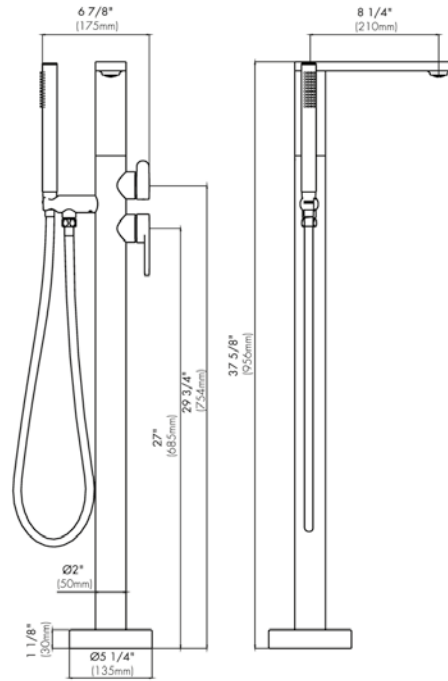

PHOTOGRAPH · DESCRIPTION

DIAGRAM

FINISHES

MODEL

- Polished Chrome FV215/K1.0-PC
- Polished Nickel - PVD FV215/K1.0-PN
- Brushed Nickel - PVD FV215/K1.0-BN
- Polished Gold - PVD FV215/K1.0-PG*
- Brushed Gold - PVD FV215/K1.0-BG*
- Polished Rose Gold - PVD FV215/K1.0-RG*
- Polished Brass - PVD FV215/K1.0-PB*
- Brushed Brass - PVD FV215/K1.0-BB*
- Satin Greystone - PVD FV215/K1.0-SGR*
- Satin Black - PVD FV215/K1.0-BK*
- Flat Black FV215/K1.0-FB*
- **Unlacquered Polished Brass FV215/K1.0-UPB*

Freestanding floor mounted faucet. Maximum flow rate trough spout is 5.5 gpm at 60 PSI Maximum flow rate through handshower 1.75 gpm

Note: This set uses the FV215.BASE freestanding rough valve; which is sold separately (see below).