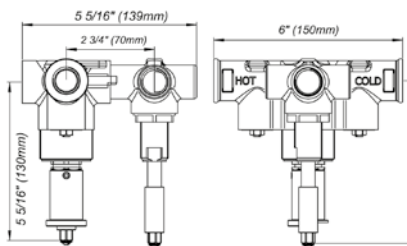

- Polished Chrome FV247/F4.0-PC
- Polished Nickel - PVD FV247/F4.0-PN
- Brushed Nickel - PVD FV247/F4.0-BN
- Polished Gold - PVD FV247/F4.0-PG*
- Brushed Gold - PVD FV247/F4.0-BG*
- Polished Rose Gold - PVD FV247/F4.0-RG*
- Polished Brass - PVD FV247/F4.0-PB*
- Brushed Brass - PVD FV247/F4.0-BB*
- Satin Greystone - PVD FV247/F4.0-SGR*
- Satin Black - PVD FV247/F4.0-BK*
- Flat Black FV247/F4.0-FB*
- **Unlacquered Polished Brass FV247/F4.0-UPB*

Thermostatic wall valve with three outlets - trim only

Note: This set uses the FV247.BASE 1/2" thermostatic wall valve

FV247.BASE

1/2" thermostatic rough-in valve only, with integral three port non-sharing diverter and shut-off.

*Non-stock finish – allow 6 to 8 weeks. - **UPB is a living finish and is therefore excluded from finish warranty.