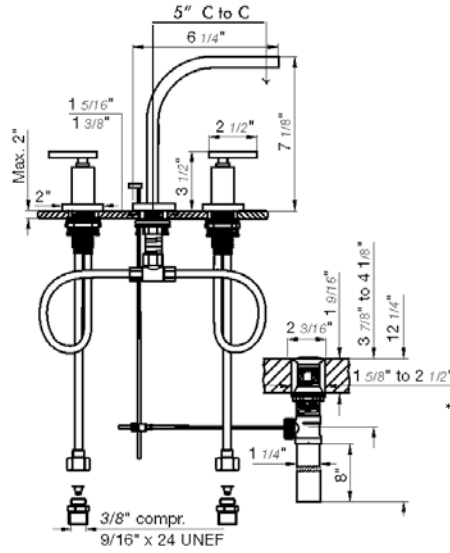

PHOTOGRAPH · DESCRIPTION

DIAGRAM

FINISHES

MODEL

- Polished Chrome FV201/85L-PC
- Polished Nickel - PVD FV201/85L-PN
- Brushed Nickel - PVD FV201/85L-BN
- Polished Gold - PVD FV201/85L-PG*
- Brushed Gold - PVD FV201/85L-BG*
- Polished Rose Gold - PVD FV201/85L-RG*
- Polished Brass - PVD FV201/85L-PB*
- Brushed Brass - PVD FV201/85L-BB*
- Satin Greystone - PVD FV201/85L-SGR*
- Satin Black - PVD FV201/85L-BK*
- Flat Black FV201/85L-FB*
- **Unlacquered Polished Brass FV201/85L-UPB*

Widespread lavatory faucet with push down pop-up drain assembly