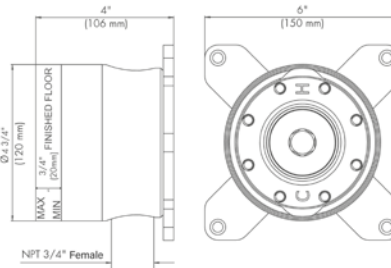

FV215.BASE

Freestanding rough valve 3/4" NPT FEM