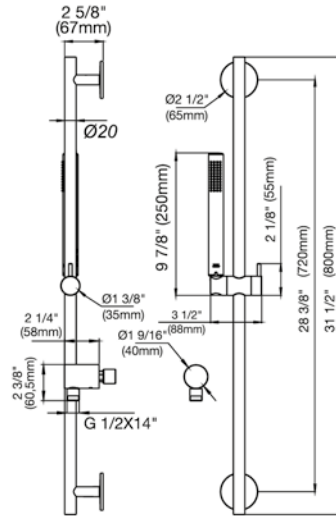

PHOTOGRAPH · DESCRIPTION

DIAGRAM

FINISHES

MODEL