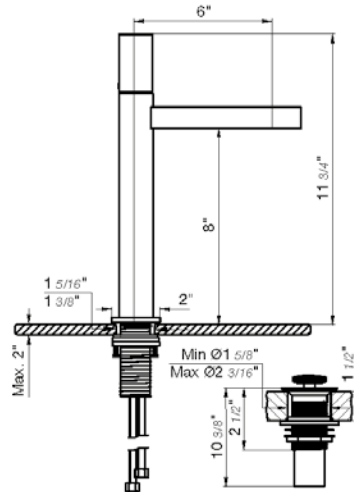

PHOTOGRAPH · DESCRIPTION

DIAGRAM

FINISHES

MODEL

- Polished Chrome FV181.02/J2-PC
- Polished Nickel - PVD FV181.02/J2-PN
- Brushed Nickel - PVD FV181.02/J2-BN
- Polished Gold - PVD FV181.02/J2-PG*
- Brushed Gold - PVD FV181.02/J2-BG*
- Polished Rose Gold - PVD FV181.02/J2-RG*
- Polished Brass - PVD FV181.02/J2-PB*
- Brushed Brass - PVD FV181.02/J2-BB*
- Satin Greystone - PVD FV181.02/J2-SGR*
- Satin Black - PVD FV181.02/J2-BK*
- Flat Black FV181.02/J2-FB*
- **Unlacquered Polished Brass FV181.02/J2-UPB*

- Polished Chrome FV182/J2P-PC
- Polished Nickel - PVD FV182/J2P-PN
- Brushed Nickel - PVD FV182/J2P-BN
- Polished Gold - PVD FV182/J2P-PG*
- Brushed Gold - PVD FV182/J2P-BG*
- Polished Rose Gold - PVD FV182/J2P-RG*
- Polished Brass - PVD FV182/J2P-PB*
- Brushed Brass - PVD FV182/J2P-BB*
- Satin Greystone - PVD FV182/J2P-SGR*
- Satin Black - PVD FV182/J2P-BK*
- Flat Black FV182/J2P-FB*
- **Unlacquered Polished Brass FV182/J2P-UPB*

- Polished Chrome FV181.01/J2P-PC
- Polished Nickel - PVD FV181.01/J2P-PN
- Brushed Nickel - PVD FV181.01/J2P-BN
- Polished Gold - PVD FV181.01/J2P-PG*
- Brushed Gold - PVD FV181.01/J2P-BG*
- Polished Rose Gold - PVD FV181.01/J2P-RG*
- Polished Brass - PVD FV181.01/J2P-PB*
- Brushed Brass - PVD FV181.01/J2P-BB*
- Satin Greystone - PVD FV181.01/J2P-SGR*
- Satin Black - PVD FV181.01/J2P-BK*
- Flat Black FV181.01/J2P-FB*
- **Unlacquered Polished Brass FV181.01/J2P-UPB*

*Non-stock finish – allow 6 to 8 weeks. - **UPB is a living finish and is therefore excluded from finish warranty.