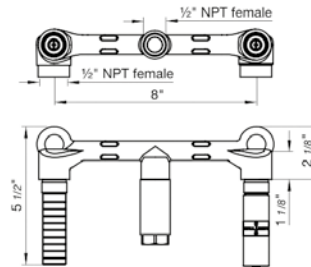

- Polished Chrome FV203/J2K.0-PC
- Polished Nickel - PVD FV203/J2K.0-PN
- Brushed Nickel - PVD FV203/J2K.0-BN
- Polished Gold - PVD FV203/J2K.0-PG*
- Brushed Gold - PVD FV203/J2K.0-BG*
- Polished Rose Gold - PVD FV203/J2K.0-RG*
- Polished Brass - PVD FV203/J2K.0-PB*
- Brushed Brass - PVD FV203/J2K.0-BB*
- Satin Greystone - PVD FV203/J2K.0-SGR*
- Satin Black - PVD FV203/J2K.0-BK*
- **Unlacquered Polished Brass FV203/J2K.0-UPB*

Note: This set uses the FV203.BASE rough valve for wall lavatory. 1/2" Fem NPT connection

FV203.BASE

*Non-stock finish – allow 6 to 8 weeks. - **UPB is a living finish and is therefore excluded from finish warranty.