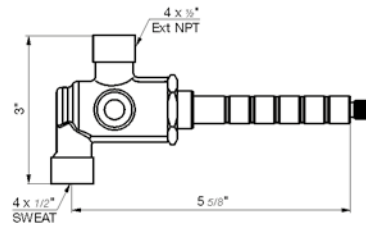

FV680.BASE

Wall diverter valve

3 port diverter valve rough-in (can be converted to a 2 port by changing a washer). To be used with any of our Volume Control Trims (does not have a built-in shutoff)

*Non-stock finish – allow 6 to 8 weeks. - **UPB is a living finish and is therefore excluded from finish warranty.