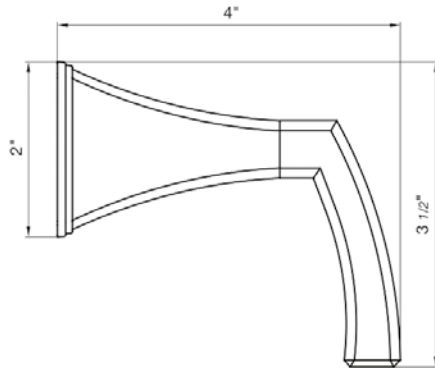

PHOTOGRAPH · DESCRIPTION

DIAGRAM

FINISHES

MODEL

Polished Chrome	FV480/60.0-PC
Polished Nickel - PVD	FV480/60.0-PN
Brushed Nickel - PVD	FV480/60.0-BN
Polished Gold - PVD	FV480/60.0-PG*
Brushed Gold - PVD	FV480/60.0-BG*
Polished Rose Gold - PVD	FV480/60.0-RG*
Polished Brass - PVD	FV480/60.0-PB*
Brushed Brass - PVD	FV480/60.0-BB*
Satin Greystone - PVD	FV480/60.0-SGR*
Satin Black - PVD	FV480/60.0-BK*
Flat Black	FV480/60.0-FB*
**Unlacquered Polished Brass	FV480/60.0-UPB*

Wall volume control. Trim only

Note: This set uses the FV480.BASE-19 Wall volume control, 3/4" rough valve only or the FV680.BASE 3 port diverter valve rough-in (can be converted to a 2 port by changing a washer).