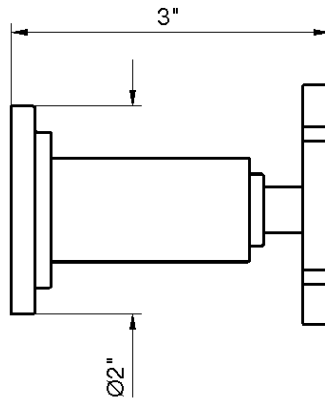

PHOTOGRAPH · DESCRIPTION

DIAGRAM

FINISHES

MODEL

- Polished Chrome FV480/J1.0-PC
- Polished Nickel - PVD FV480/J1.0-PN
- Brushed Nickel - PVD FV480/J1.0-BN
- Polished Gold - PVD FV480/J1.0-PG*
- Brushed Gold - PVD FV480/J1.0-BG*
- Polished Rose Gold - PVD FV480/J1.0-RG*
- Polished Brass - PVD FV480/J1.0-PB*
- Brushed Brass - PVD FV480/J1.0-BB*
- Satin Greystone - PVD FV480/J1.0-SGR*
- Satin Black - PVD FV480/J1.0-BK*
- Flat Black FV480/J1.0-FB*
- **Unlacquered Polished Brass FV480/J1.0-UPB*

Wall volume control. Trim only

Note: This set uses the FV480.BASE-19 Wall volume control, 3/4" rough valve only or the FV680.BASE 3 port diverter valve rough-in (can be converted to a 2 port by changing a washer).

Note: See widespread faucet note regarding handle finishes.