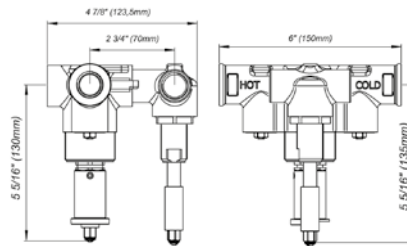

- Polished Chrome FV227/K2.0-PC
- Polished Nickel - PVD FV227/K2.0-PN
- Brushed Nickel - PVD FV227/K2.0-BN
- Polished Gold - PVD FV227/K2.0-PG*
- Brushed Gold - PVD FV227/K2.0-BG*
- Polished Rose Gold - PVD FV227/K2.0-RG*
- Polished Brass - PVD FV227/K2.0-PB*
- Brushed Brass - PVD FV227/K2.0-BB*
- Satin Greystone - PVD FV227/K2.0-SGR*
- Satin Black - PVD FV227/K2.0-BK*
- Flat Black FV227/K2.0-FB*
- **Unlacquered Polished Brass FV227/K2.0-UPB*

Thermostatic wall valve - trim only

Note: This set uses the FV277.BASE 1/2" thermostatic wall valve

FV277.BASE

5 5/16" (135mm) 5 5/16" (130mm) 1/2" thermostatic rough-in valve only with integral two port non-sharing diverter and shut-off 5.5 gpm (gallons per minute) flow rate (@60 psi)