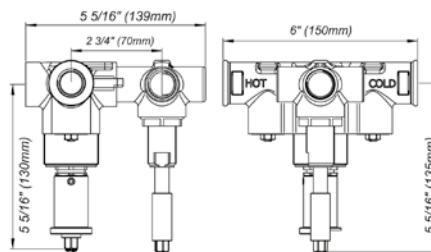

Polished Chrome	FV247/K4.0-PC
Polished Nickel - PVD	FV247/K4.0-PN
Brushed Nickel - PVD	FV247/K4.0-BN
Polished Gold - PVD	FV247/K4.0-PG*
Brushed Gold - PVD	FV247/K4.0-BG*
Polished Rose Gold - PVD	FV247/K4.0-RG*
Polished Brass - PVD	FV247/K4.0-PB*
Brushed Brass - PVD	FV247/K4.0-BB*
Satin Greystone - PVD	FV247/K4.0-SGR*
Satin Black - PVD	FV247/K4.0-BK*
Flat Black	FV247/K4.0-FB*
**Unlacquered Polished Brass	FV247/K4.0-UPB*

Thermostatic wall valve with three outlets - trim only

Note: This set uses the FV247.BASE 1/2" thermostatic wall valve

FV247.BASE

1/2" thermostatic rough-in valve only, with integral three port non-sharing diverter and shut-off.

*Non-stock finish – allow 6 to 8 weeks. - **UPB is a living finish and is therefore excluded from finish warranty.