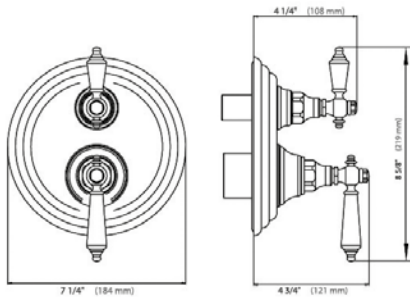

- Polished Chrome FV247/58L.0-PC
- Polished Nickel - PVD FV247/58L.0-PN
- Brushed Nickel - PVD FV247/58L.0-BN
- Polished Gold - PVD FV247/58L.0-PG*
- Brushed Gold - PVD FV247/58L.0-BG*
- Polished Rose Gold - PVD FV247/58L.0-RG*
- Polished Brass - PVD FV247/58L.0-PB*
- Brushed Brass - PVD FV247/58L.0-BB*
- Satin Greystone - PVD FV247/58L.0-SGR*
- Satin Black - PVD FV247/58L.0-BK*
- Flat Black FV247/58L.0-FB*
- **Unlacquered Polished Brass FV247/58L.0-UPB*

Thermostatic wall valve - trim only

Note: This set uses the FV247A.BASE 1/2" thermostatic wall valve