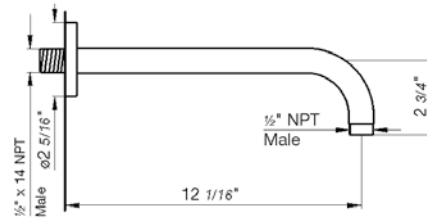

- Polished Chrome FV140/59-PC
- Polished Nickel - PVD FV140/59-PN
- Brushed Nickel - PVD FV140/59-BN
- Polished Gold - PVD FV140/59-PG*
- Brushed Gold - PVD FV140/59-BG*
- Polished Rose Gold - PVD FV140/59-RG*
- Polished Brass - PVD FV140/59-PB*
- Brushed Brass - PVD FV140/59-BB*
- Satin Greystone - PVD FV140/59-SGR*
- Satin Black - PVD FV140/59-BK*
- Flat Black FV140/59-FB*
- **Unlacquered Polished Brass FV140/59-UPB*

Shower arm and escutcheon