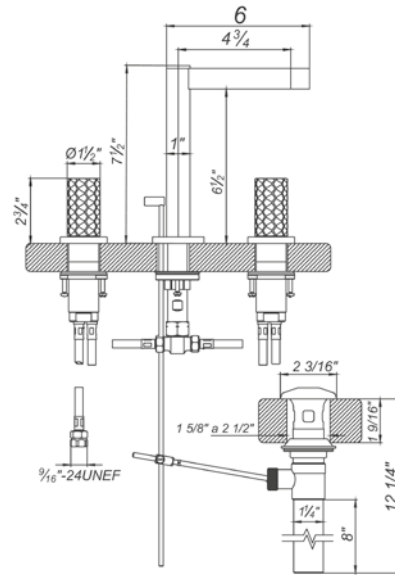

PHOTOGRAPH · DESCRIPTION

DIAGRAM

FINISHES

MODEL

- Polished Chrome FV201/J2D-PC
- Polished Nickel - PVD FV201/J2D-PN
- Brushed Nickel - PVD FV201/J2D-BN
- Polished Gold - PVD FV201/J2D-PG*
- Brushed Gold - PVD FV201/J2D-BG*
- Polished Rose Gold - PVD FV201/J2D-RG*
- Polished Brass - PVD FV201/J2D-PB*
- Brushed Brass - PVD FV201/J2D-BB*
- Satin Greystone - PVD FV201/J2D-SGR*
- Satin Black - PVD FV201/J2D-BK*
- Flat Black FV201/J2D-FB*
- **Unlacquered Polished Brass FV201/J2D-UPB*

Widespread lavatory faucet with pop-up drain assembly.