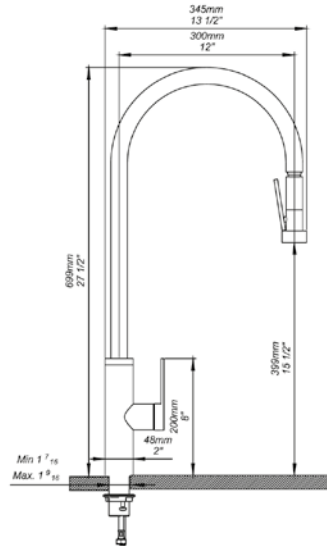

- Polished Chrome FV412.02/K5-PC
- Polished Nickel - PVD FV412.02/K5-PN
- Brushed Nickel - PVD FV412.02/K5-BN
- Polished Gold - PVD FV412.02/K5-PG*
- Brushed Gold - PVD FV412.02/K5-BG*
- Polished Rose Gold - PVD FV412.02/K5-RG*
- Polished Brass - PVD FV412.02/K5-PB*
- Brushed Brass - PVD FV412.02/K5-BB*
- Satin Greystone - PVD FV412.02/K5-SGR*
- Satin Black - PVD FV412.02/K5-BK*
- Flat Black FV412.02/K5-FB*
- **Unlacquered Polished Brass FV412.02/K5-UPB*

Single handle deck mount kitchen mixer with pull-down sprayer.