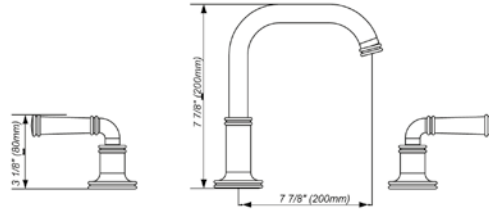

PHOTOGRAPH · DESCRIPTION

DIAGRAM

FINISHES

MODEL

- Polished Chrome FV210/K3-PC
- Polished Nickel - PVD FV210/K3-PN
- Brushed Nickel - PVD FV210/K3-BN
- Polished Gold - PVD FV210/K3-PG*
- Brushed Gold - PVD FV210/K3-BG*
- Polished Rose Gold - PVD FV210/K3-RG*
- Polished Brass - PVD FV210/K3-PB*
- Brushed Brass - PVD FV210/K3-BB*
- Satin Greystone - PVD FV210/K3-SGR*
- Satin Black - PVD FV210/K3-BK*
- Flat Black FV210/K3-FB*
- **Unlacquered Polished Brass FV210/K3-UPB*

Deck mounted Roman bath faucet 3/4" valves