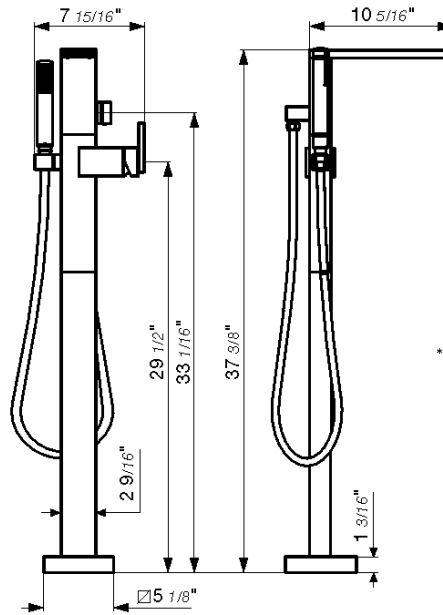

PHOTOGRAPH · DESCRIPTION

DIAGRAM

FINISHES

MODEL

Polished Chrome	FV215/J3.0-PC
Polished Nickel - PVD	FV215/J3.0-PN
Brushed Nickel - PVD	FV215/J3.0-BN
Polished Gold - PVD	FV215/J3.0-PG*
Brushed Gold - PVD	FV215/J3.0-BG*
Polished Rose Gold - PVD	FV215/J3.0-RG*
Polished Brass - PVD	FV215/J3.0-PB*
Brushed Brass - PVD	FV215/J3.0-BB*
Satin Greystone - PVD	FV215/J3.0-SGR*
Satin Black - PVD	FV215/J3.0-BK*
Flat Black	FV215/J3.0-FB*
**Unlacquered Polished Brass	FV215/J3.0-UPB*

Square freestanding tub faucet. Trim only. Flow rate through spout 14 GPM @ 60 PSI. Flow rate through handshower 1.75 GPM @ 60 PSI.

Note: This set uses the FV215.BASE freestanding rough valve; which is sold separately (see below).

*Non-stock finish – allow 6 to 8 weeks.

**UPB is a living finish and is therefore excluded from finish warranty.