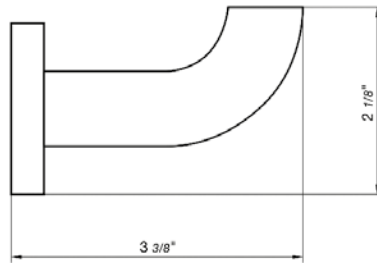

- Polished Chrome FV166/J4-PC
- Polished Nickel - PVD FV166/J4-PN
- Brushed Nickel - PVD FV166/J4-BN
- Polished Gold - PVD FV166/J4-PG*
- Brushed Gold - PVD FV166/J4-BG*
- Polished Rose Gold - PVD FV166/J4-RG*
- Polished Brass - PVD FV166/J4-PB*
- Brushed Brass - PVD FV166/J4-BB*
- Satin Greystone - PVD FV166/J4-SGR*
- Satin Black - PVD FV166/J4-BK*
- Flat Black FV166/J4-FB*
- **Unlacquered Polished Brass FV166/J4-UPB*

Robe hook