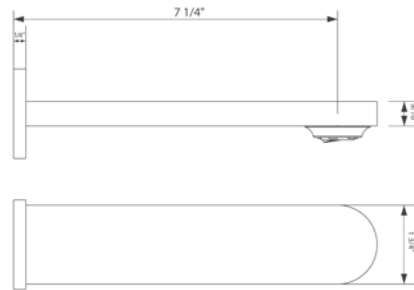

1/2" thermostatic rough-in valve only, with integral three port non-sharing diverter and shut-off.

- Polished Chrome FV103/K1.17.0-PC
- Polished Nickel - PVD FV103/K1.17.0-PN
- Brushed Nickel - PVD FV103/K1.17.0-BN
- Polished Gold - PVD FV103/K1.17.0-PG*
- Brushed Gold - PVD FV103/K1.17.0-BG*
- Polished Rose Gold - PVD FV103/K1.17.0-RG*
- Polished Brass - PVD FV103/K1.17.0-PB*
- Brushed Brass - PVD FV103/K1.17.0-BB*
- Satin Greystone - PVD FV103/K1.17.0-SGR*
- Satin Black - PVD FV103/K1.17.0-BK*
- Flat Black FV103/K1.17.0-FB*
- **Unlacquered Polished Brass FV103/K1.17.0-UPB*

Tub wall spout 1/2" Fem NPT connection.

*Non-stock finish – allow 6 to 8 weeks. - **UPB is a living finish and is therefore excluded from finish warranty.