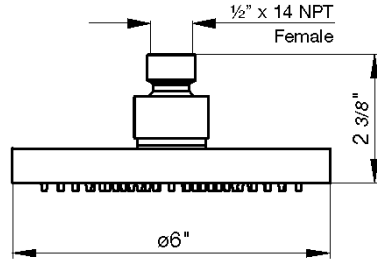

PHOTOGRAPH · DESCRIPTION

DIAGRAM

FINISHES

MODEL

6" showerhead. Flow Rate 1.75 GPM @ 60 PSI.

- Polished Chrome FV126/59-PC
- Polished Nickel - PVD FV126/59-PN
- Brushed Nickel - PVD FV126/59-BN
- Polished Gold - PVD FV126/59-PG*
- Brushed Gold - PVD FV126/59-BG*
- Polished Rose Gold - PVD FV126/59-RG*
- Polished Brass - PVD FV126/59-PB*
- Brushed Brass - PVD FV126/59-BB*
- Satin Greystone - PVD FV126/59-SGR*
- Satin Black - PVD FV126/59-BK*
- Flat Black FV126/59-FB*
- **Unlacquered Polished Brass FV126/59-UPB*