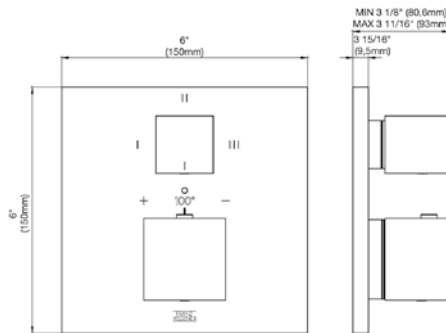

- Polished Chrome FV247.0-PC
- Polished Nickel - PVD FV247.0-PN
- Brushed Nickel - PVD FV247.0-BN
- Polished Gold - PVD FV247.0-PG*
- Brushed Gold - PVD FV247.0-BG*
- Polished Rose Gold - PVD FV247.0-RG*
- Polished Brass - PVD FV247.0-PB*
- Brushed Brass - PVD FV247.0-BB*
- Satin Greystone - PVD FV247.0-SGRE*
- Satin Black - PVD FV247.0-BK*
- Flat Black FV247.0-FB*
- **Unlacquered Polished Brass FV247.0-UPB*

Thermostatic wall valve with three outlets - trim only

Note: This set uses the FV247.BASE 1/2" thermostatic wall valve