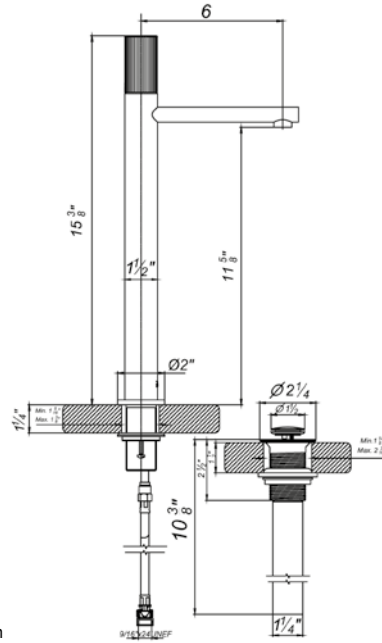

PHOTOGRAPH · DESCRIPTION

DIAGRAM

FINISHES

MODEL

Tall vessel height, single handle lavatory set with push-down pop-up drain assembly (no lift rod)

- Polished Chrome FV181.02/59V-PC
- Polished Nickel - PVD FV181.02/59V-PN
- Brushed Nickel - PVD FV181.02/59V-BN
- Polished Gold - PVD FV181.02/59V-PG*
- Brushed Gold - PVD FV181.02/59V-BG*
- Polished Rose Gold - PVD FV181.02/59V-RG*
- Polished Brass - PVD FV181.02/59V-PB*
- Brushed Brass - PVD FV181.02/59V-BB*
- Satin Greystone - PVD FV181.02/59V-SGR*
- Satin Black - PVD FV181.02/59V-BK*
- Flat Black FV181.02/59V-FB*
- **Unlacquered Polished Brass FV181.02/59V-UPB*