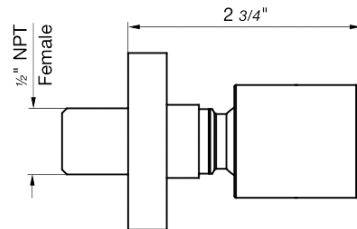

- Polished Chrome FV138.01-PC
- Polished Nickel - PVD FV138.01-PN
- Brushed Nickel - PVD FV138.01-BN
- Polished Gold - PVD FV138.01-PG*
- Brushed Gold - PVD FV138.01-BG*
- Polished Rose Gold - PVD FV138.01-RG*
- Polished Brass - PVD FV138.01-PB*
- Brushed Brass - PVD FV138.01-BB*
- Satin Greystone - PVD FV138.01-SGR*
- Satin Black - PVD FV138.01-BK*
- Flat Black FV138.01-FB*
- **Unlacquered Polished Brass FV138.01-UPB*

Body spray-contemporary round. Three pulsating mini-jets

*Non-stock finish – allow 6 to 8 weeks. - **UPB is a living finish and is therefore excluded from finish warranty.