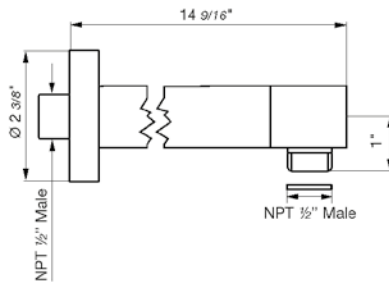

- Polished Chrome FV140.07/87-PC
- Polished Nickel - PVD FV140.07/87-PN
- Brushed Nickel - PVD FV140.07/87-BN
- Polished Gold - PVD FV140.07/87-PG*
- Brushed Gold - PVD FV140.07/87-BG*
- Polished Rose Gold - PVD FV140.07/87-RG*
- Polished Brass - PVD FV140.07/87-PB*
- Brushed Brass - PVD FV140.07/87-BB*
- Satin Greystone - PVD FV140.07/87-SGR*
- Satin Black - PVD FV140.07/87-BK*
- Flat Black FV140.07/87-FB*
- **Unlacquered Polished Brass FV140.07/87-UPB*

Shower arm and escutcheon