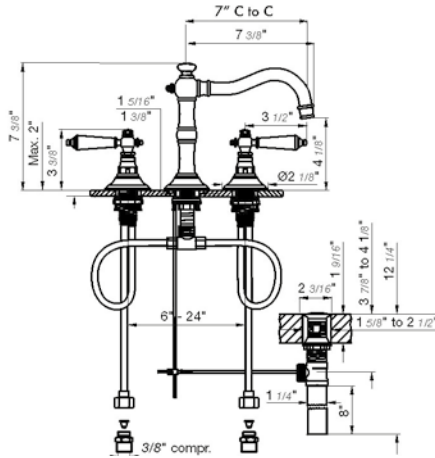

PHOTOGRAPH · DESCRIPTION

DIAGRAM

FINISHES

MODEL

- Polished Chrome FV201/58W-PC
- Polished Nickel - PVD FV201/58W-PN
- Brushed Nickel - PVD FV201/58W-BN
- Polished Gold - PVD FV201/58W-PG*
- Brushed Gold - PVD FV201/58W-BG*
- Polished Rose Gold - PVD FV201/58W-RG*
- Polished Brass - PVD FV201/58W-PB*
- Brushed Brass - PVD FV201/58W-BB*
- Satin Greystone - PVD FV201/58W-SGR*
- Satin Black - PVD FV201/58W-BK*
- Flat Black FV201/58W-FB*
- **Unlacquered Polished Brass FV201/58W-UPB*

Widespread lavatory faucet with pop-up drain assembly