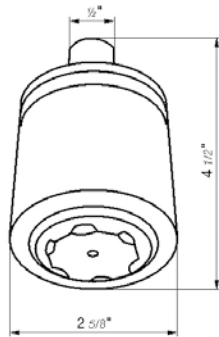

- Polished Chrome FV103L/87.17.0-PC
- Polished Nickel - PVD FV103L/87.17.0-PN
- Brushed Nickel - PVD FV103L/87.17.0-BN
- Polished Gold - PVD FV103L/87.17.0-PG*
- Brushed Gold - PVD FV103L/87.17.0-BG*
- Polished Rose Gold - PVD FV103L/87.17.0-RG*
- Polished Brass - PVD FV103L/87.17.0-PB*
- Brushed Brass - PVD FV103L/87.17.0-BB*
- Satin Greystone - PVD FV103L/87.17.0-SGR*
- Satin Black - PVD FV103L/87.17.0-BK*
- Flat Black FV103L/87.17.0-FB*
- **Unlacquered Polished Brass FV103L/87.17.0-UPB*

Tub wall spout 1/2" Fem NPT connection