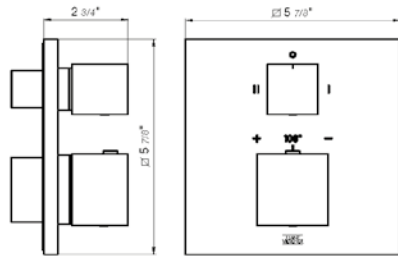

PHOTOGRAPH · DESCRIPTION

DIAGRAM

FINISHES

MODEL

- Polished Chrome FV2270-PC
- Polished Nickel - PVD FV2270-PN
- Brushed Nickel - PVD FV2270-BN
- Polished Gold - PVD FV2270-PG*
- Brushed Gold - PVD FV2270-BG*
- Polished Rose Gold - PVD FV2270-RG*
- Polished Brass - PVD FV2270-PB*
- Brushed Brass - PVD FV2270-BB*
- Satin Greystone - PVD FV2270-SGR*
- Satin Black - PVD FV2270-BK*
- Flat Black FV2270-FB*
- **Unlacquered Polished Brass FV2270-UPB*

Universal square thermostatic wall valve - trim only
Note: This set uses the FV227.BASE /2" thermostatic wall valve