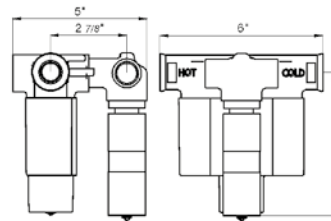

- Polished Chrome FV227/K4.0-PC
- Polished Nickel - PVD FV227/K4.0-PN
- Brushed Nickel - PVD FV227/K4.0-BN
- Polished Gold - PVD FV227/K4.0-PG*
- Brushed Gold - PVD FV227/K4.0-BG*
- Polished Rose Gold - PVD FV227/K4.0-RG*
- Polished Brass - PVD FV227/K4.0-PB*
- Brushed Brass - PVD FV227/K4.0-BB*
- Satin Greystone - PVD FV227/K4.0-SGR*
- Satin Black - PVD FV227/K4.0-BK*
- Flat Black FV227/K4.0-FB*
- **Unlacquered Polished Brass FV227/K4.0-UPB*

Thermostatic wall valve - trim only

Note: This set uses the FV227.BASE 1/2" thermostatic wall valve

FV227.BASE