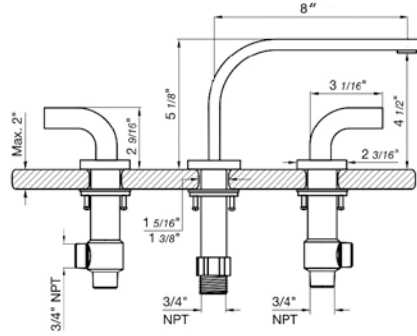

PHOTOGRAPH · DESCRIPTION

DIAGRAM

FINISHES

MODEL

- Polished Chrome FV210/J4-PC
- Polished Nickel - PVD FV210/J4-PN
- Brushed Nickel - PVD FV210/J4-BN
- Polished Gold - PVD FV210/J4-PG*
- Brushed Gold - PVD FV210/J4-BG*
- Polished Rose Gold - PVD FV210/J4-RG*
- Polished Brass - PVD FV210/J4-PB*
- Brushed Brass - PVD FV210/J4-BB*
- Satin Greystone - PVD FV210/J4-SGR*
- Satin Black - PVD FV210/J4-BK*
- Flat Black FV210/J4-FB*
- **Unlacquered Polished Brass FV210/J4-UPB*

Deck mounted Roman bath faucet 3/4" valves