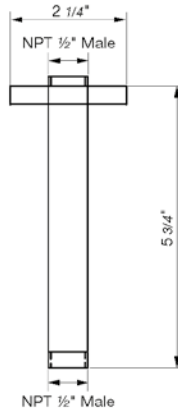

PHOTOGRAPH · DESCRIPTION

DIAGRAM

FINISHES

MODEL

Ceiling shower arm and escutcheon

- Polished Chrome FV142-PC
- Polished Nickel - PVD FV142-PN
- Brushed Nickel - PVD FV142-BN
- Polished Gold - PVD FV142-PG*
- Brushed Gold - PVD FV142-BG*
- Polished Rose Gold - PVD FV142-RG*
- Polished Brass - PVD FV142-PB*
- Brushed Brass - PVD FV142-BB*
- Satin Greystone - PVD FV142-SGR*
- Satin Black - PVD FV142-BK*
- Flat Black FV142-FB*
- **Unlacquered Polished Brass FV142-UPB*