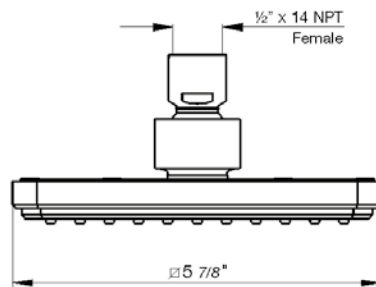

- Polished Chrome FV126/60-PC
- Polished Nickel - PVD FV126/60-PN
- Brushed Nickel - PVD FV126/60-BN
- Polished Gold - PVD FV126/60-PG*
- Brushed Gold - PVD FV126/60-BG*
- Polished Rose Gold - PVD FV126/60-RG*
- Polished Brass - PVD FV126/60-PB*
- Brushed Brass - PVD FV126/60-BB*
- Satin Greystone - PVD FV126/60-SGR*
- Satin Black - PVD FV126/60-BK*
- Flat Black FV126/60-FB*
- **Unlacquered Polished Brass FV126/60-UPB*

*Non-stock finish – allow 6 to 8 weeks. - **UPB is a living finish and is therefore excluded from finish warranty.