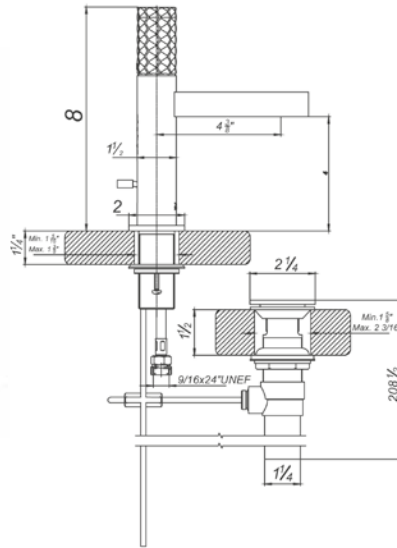

- Polished Chrome FV182/J2D-PC
- Polished Nickel - PVD FV182/J2D-PN
- Brushed Nickel - PVD FV182/J2D-BN
- Polished Gold - PVD FV182/J2D-PG*
- Brushed Gold - PVD FV182/J2D-BG*
- Polished Rose Gold - PVD FV182/J2D-RG*
- Polished Brass - PVD FV182/J2D-PB*
- Brushed Brass - PVD FV182/J2D-BB*
- Satin Greystone - PVD FV182/J2D-SGR*
- Satin Black - PVD FV182/J2D-BK*
- Flat Black FV182/J2D-FB*
- **Unlacquered Polished Brass FV182/J2D-UPB*

Single handle lavatory set, with pop-up drain assembly