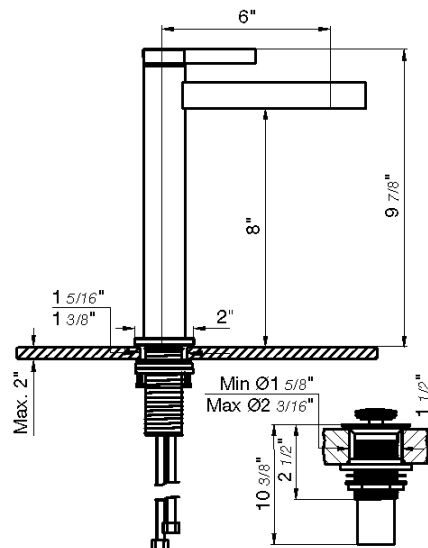

Vessel height, single handle lavatory set, with push-down pop-up drain assembly (no lift rod)

- Polished Chrome FV181.01/J2-PC
- Polished Nickel - PVD FV181.01/J2-PN
- Brushed Nickel - PVD FV181.01/J2-BN
- Polished Gold - PVD FV181.01/J2-PG*
- Brushed Gold - PVD FV181.01/J2-BG*
- Polished Rose Gold - PVD FV181.01/J2-RG*
- Polished Brass - PVD FV181.01/J2-PB*
- Brushed Brass - PVD FV181.01/J2-BB*
- Satin Greystone - PVD FV181.01/J2-SGR*
- Satin Black - PVD FV181.01/J2-BK*
- Flat Black FV181.01/J2-FB*
- **Unlacquered Polished Brass FV181.01/J2-UPB*

*Non-stock finish – allow 6 to 8 weeks. - **UPB is a living finish and is therefore excluded from finish warranty.