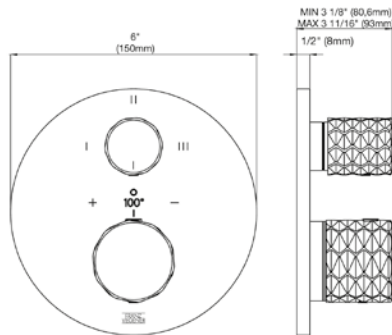

- Polished Chrome FV247D.0-PC
- Polished Nickel - PVD FV247D.0-PN
- Brushed Nickel - PVD FV247D.0-BN
- Polished Gold - PVD FV247D.0-PG*
- Brushed Gold - PVD FV247D.0-BG*
- Polished Rose Gold - PVD FV247D.0-RG*
- Polished Brass - PVD FV247D.0-PB*
- Brushed Brass - PVD FV247D.0-BB*
- Satin Greystone - PVD FV247D.0-SGR*
- Satin Black - PVD FV247D.0-BK*
- Flat Black FV247D.0-FB*
- **Unlacquered Polished Brass FV247D.0-UPB*

Thermostatic wall valve with three outlets - trim only

Note: This set uses the FV247.BASE 1/2" thermostatic wall valve