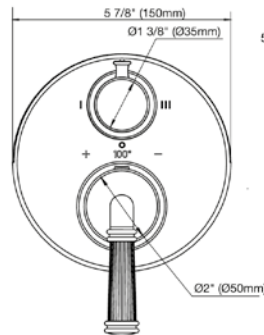

- Polished Chrome FV247/K3H.0-PC
- Polished Nickel - PVD FV247/K3H.0-PN
- Brushed Nickel - PVD FV247/K3H.0-BN
- Polished Gold - PVD FV247/K3H.0-PG*
- Brushed Gold - PVD FV247/K3H.0-BG*
- Polished Rose Gold - PVD FV247/K3H.0-RG*
- Polished Brass - PVD FV247/K3H.0-PB*
- Brushed Brass - PVD FV247/K3H.0-BB*
- Satin Greystone - PVD FV247/K3H.0-SGR*
- Satin Black - PVD FV247/K3H.0-BK*
- Flat Black FV247/K3H.0-FB*
- **Unlacquered Polished Brass FV247/K3H.0-UPB*

Thermostatic wall valve - trim only

Note: This set uses the FV247.BASE 1/2" thermostatic wall valve