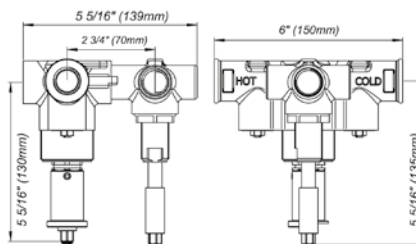

FV247.BASE

1/2" thermostatic rough-in valve only, with integral three port non-sharing diverter and shut-off.

*Non-stock finish – allow 6 to 8 weeks. - **UPB is a living finish and is therefore excluded from finish warranty.