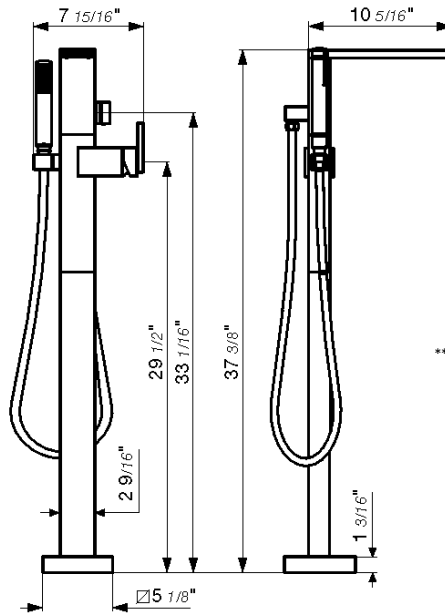

PHOTOGRAPH · DESCRIPTION

DIAGRAM

FINISHES

MODEL

Polished Chrome	FV215/J3.0-PC
Polished Nickel - PVD	FV215/J3.0-PN
Brushed Nickel - PVD	FV215/J3.0-BN
Polished Gold - PVD	FV215/J3.0-PG*
Brushed Gold - PVD	FV215/J3.0-BG*
Polished Rose Gold - PVD	FV215/J3.0-RG*
Polished Brass - PVD	FV215/J3.0-PB*
Brushed Brass - PVD	FV215/J3.0-BB*
Satin Greystone - PVD	FV215/J3.0-SGR*
Satin Black - PVD	FV215/J3.0-BK*
Flat Black	FV215/J3.0-FB*
**Unlacquered Polished Brass	FV215/J3.0-UPB*

Square freestanding tub faucet. Trim only. Flow rate through spout 14 GPM @ 60 PSI. Flow rate through handshower 1.75 GPM @ 60 PSI.

Note: This set uses the FV215.BASE freestanding rough valve; which is sold separately (see below).