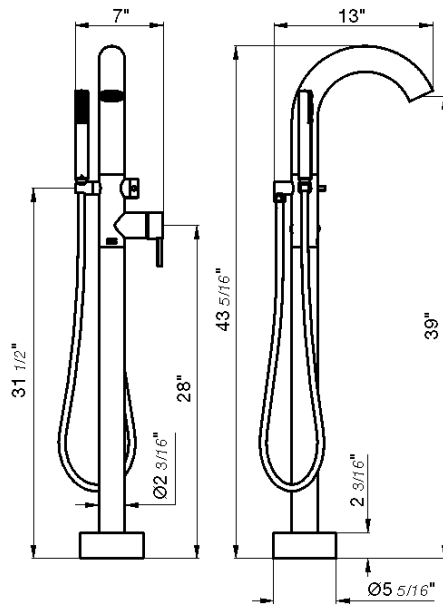

PHOTOGRAPH · DESCRIPTION

DIAGRAM

FINISHES

MODEL

- Polished Chrome FV215/59.0-PC
- Polished Nickel - PVD FV215/59.0-PN
- Brushed Nickel - PVD FV215/59.0-BN
- Polished Gold - PVD FV215/59.0-PG*
- Brushed Gold - PVD FV215/59.0-BG*
- Polished Rose Gold - PVD FV215/59.0-RG*
- Polished Brass - PVD FV215/59.0-PB*
- Brushed Brass - PVD FV215/59.0-BB*
- Satin Greystone - PVD FV215/59.0-SGR*
- Satin Black - PVD FV215/59.0-BK*
- Flat Black FV215/59.0-FB*
- **Unlacquered Polished Brass FV215/59.0-UPB*

Freestanding tub faucet. Trim only. Flow rate through spout 17 GPM @ 60 PSI. Flow rate through handshower 1.75 GPM @ 60 PSI

Note: This set uses the FV215.BASE freestanding rough valve; which is sold separately (see below).