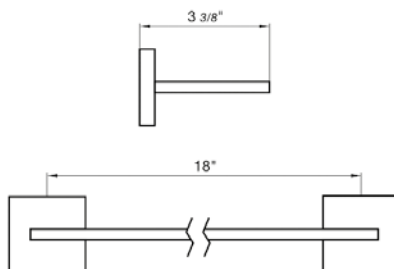

- Polished Chrome FV164/J4-PC
- Polished Nickel - PVD FV164/J4-PN
- Brushed Nickel - PVD FV164/J4-BN
- Polished Gold - PVD FV164/J4-PG*
- Brushed Gold - PVD FV164/J4-BG*
- Polished Rose Gold - PVD FV164/J4-RG*
- Polished Brass - PVD FV164/J4-PB*
- Brushed Brass - PVD FV164/J4-BB*
- Satin Greystone - PVD FV164/J4-SGR*
- Satin Black - PVD FV164/J4-BK*
- Flat Black FV164/J4-FB*
- **Unlacquered Polished Brass FV164/J4-UPB*

*Non-stock finish – allow 6 to 8 weeks. - **UPB is a living finish and is therefore excluded from finish warranty.