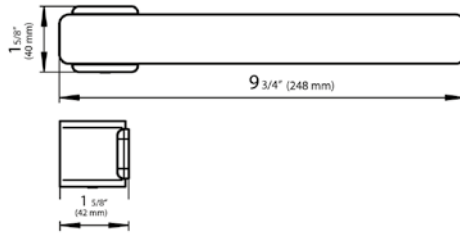

Body spray-contemporary square. Three pulsating mini-jets.

PHOTOGRAPH · DESCRIPTION

DIAGRAM

FINISHES

MODEL

- Polished Chrome FV163/J5-PC
- Polished Nickel - PVD FV163/J5-PN
- Brushed Nickel - PVD FV163/J5-BN
- Polished Gold - PVD FV163/J5-PG*
- Brushed Gold - PVD FV163/J5-BG*
- Polished Rose Gold - PVD FV163/J5-RG*
- Polished Brass - PVD FV163/J5-PB*
- Brushed Brass - PVD FV163/J5-BB*
- Satin Greystone - PVD FV163/J5-SGR*
- Satin Black - PVD FV163/J5-BK*
- Flat Black FV163/J5-FB*
- **Unlacquered Polished Brass FV163/J5-UPB*

Towel holder