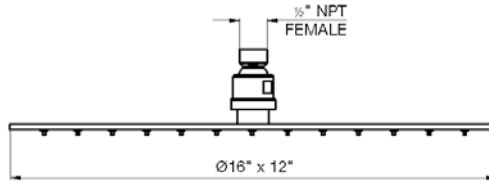

PHOTOGRAPH · DESCRIPTION

DIAGRAM

FINISHES

MODEL