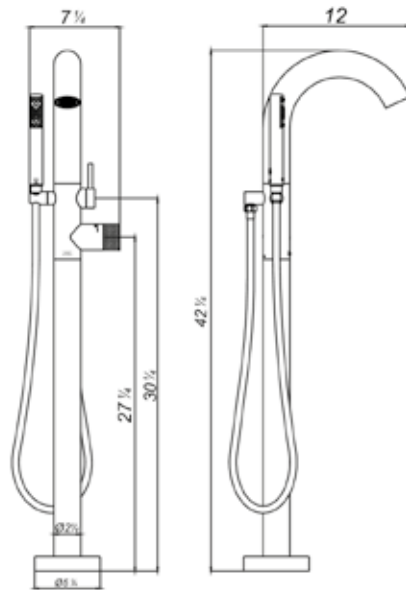

PHOTOGRAPH · DESCRIPTION

DIAGRAM

FINISHES

MODEL

- Polished Chrome FV215/59K.0-PC
- Polished Nickel - PVD FV215/59K.0-PN
- Brushed Nickel - PVD FV215/59K.0-BN
- Polished Gold - PVD FV215/59K.0-PG*
- Brushed Gold - PVD FV215/59K.0-BG*
- Polished Rose Gold - PVD FV215/59K.0-RG*
- Polished Brass - PVD FV215/59K.0-PB*
- Brushed Brass - PVD FV215/59K.0-BB*
- Satin Greystone - PVD FV215/59K.0-SGR*
- Satin Black - PVD FV215/59K.0-BK*
- **Unlacquered Polished Brass FV215/59K.0-UPB*

Freestanding tub faucet. Trim only. Flow rate through spout 17 GPM @ 60 PSI. Flow rate through handshower 1.75 GPM @ 60 PSI

Note: This set uses the FV215.BASE freestanding rough valve; which is sold separately (see below).

FV215.BASE