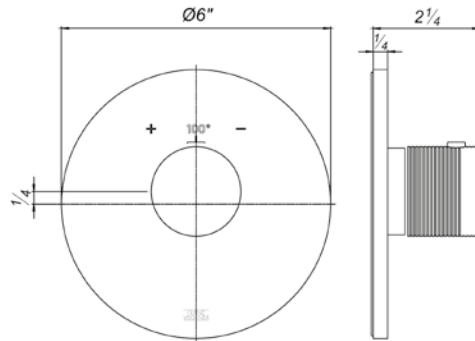

PHOTOGRAPH · DESCRIPTION

DIAGRAM

FINISHES

MODEL

Push down pop-up with overflow, with extra long tallpiece.

- Polished Chrome FV248.02-PC
- Polished Nickel - PVD FV248.02-PN
- Brushed Nickel - PVD FV248.02-BN
- Polished Gold - PVD FV248.02-PG*
- Brushed Gold - PVD FV248.02-BG*
- Polished Rose Gold - PVD FV248.02-RG*
- Polished Brass - PVD FV248.02-PB*
- Brushed Brass - PVD FV248.02-BB*
- Satin Greystone - PVD FV248.02-SGR*
- Satin Black - PVD FV248.02-BK*
- Flat Black FV248.02-FB*
- **Unlacquered Polished Brass FV248.02-UPB*

Push down pop-up without overflow, with extra long tallpiece.

- Polished Chrome FV248.03-PC
- Polished Nickel - PVD FV248.03-PN
- Brushed Nickel - PVD FV248.03-BN
- Polished Gold - PVD FV248.03-PG*
- Brushed Gold - PVD FV248.03-BG*
- Polished Rose Gold - PVD FV248.03-RG*
- Polished Brass - PVD FV248.03-PB*
- Brushed Brass - PVD FV248.03-BB*
- Satin Greystone - PVD FV248.03-SGR*
- Satin Black - PVD FV248.03-BK*
- Flat Black FV248.03-FB*
- **Unlacquered Polished Brass FV248.03-UPB*

- Polished Chrome FV217R.0-PC
- Polished Nickel - PVD FV217R.0-PN
- Brushed Nickel - PVD FV217R.0-BN
- Polished Gold - PVD FV217R.0-PG*
- Brushed Gold - PVD FV217R.0-BG*
- Polished Rose Gold - PVD FV217R.0-RG*
- Polished Brass - PVD FV217R.0-PB*
- Brushed Brass - PVD FV217R.0-BB*
- Satin Greystone - PVD FV217R.0-SGR*
- Satin Black - PVD FV217R.0-BK*
- Flat Black FV217R.0-FB*
- **Unlacquered Polished Brass FV217R.0-UPB*

Thermostatic wall valve. Trim only.

Note: This set uses the FV217.BASE 3/4" thermostatic wall valve