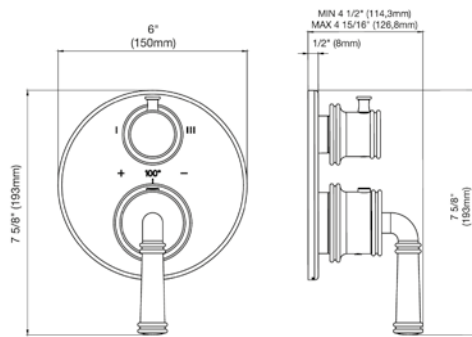

5 5/16" (135mm) 5 5/16" (130mm) 1/2" thermostatic rough-in valve only with integral two port non-sharing diverter and shut-off 5.5 gpm (gallons per minute) flow rate (@60 psi)