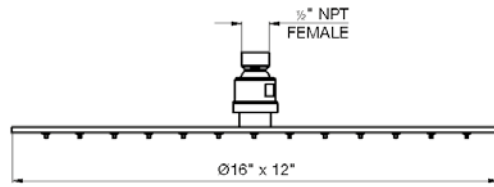

PHOTOGRAPH · DESCRIPTION

DIAGRAM

FINISHES

MODEL