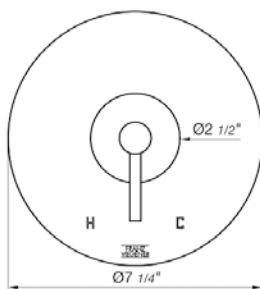

- Polished Chrome FV115/J2L.0-PC
- Polished Nickel - PVD FV115/J2L.0-PN
- Brushed Nickel - PVD FV115/J2L.0-BN
- Polished Gold - PVD FV115/J2L.0-PG*
- Brushed Gold - PVD FV115/J2L.0-BG*
- Polished Rose Gold - PVD FV115/J2L.0-RG*
- Polished Brass - PVD FV115/J2L.0-PB*
- Brushed Brass - PVD FV115/J2L.0-BB*
- Satin Greystone - PVD FV115/J2L.0-SGR*
- Satin Black - PVD FV115/J2L.0-BK*
- Flat Black FV115/J2L.0-FB*
- **Unlacquered Polished Brass FV115/J2L.0-UPB*

Pressure balance valve less diverter - trim only

Note: This set uses the FV115C.BASE Pressure balance valve less diverter - 1/2" rough valve only (see below).