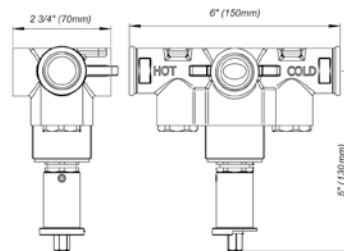

FV217.BASE

3/4" thermostatic wall rough-in valve only 17.5 gpm (gallons per minute) flow rate (@45 psi)

*Non-stock finish – allow 6 to 8 weeks. - **UPB is a living finish and is therefore excluded from finish warranty.