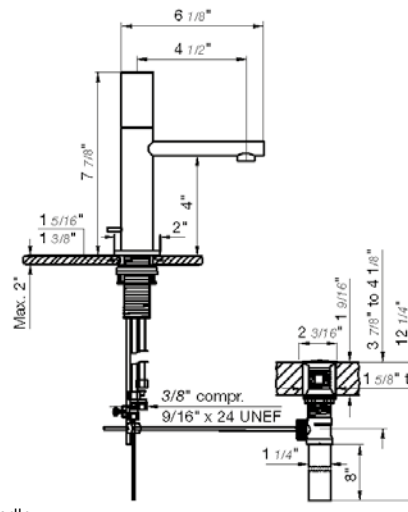

Tall vessel height, single handle lavatory set, with push-down pop-up drain assembly (no lift rod)

- Polished Chrome FV182/59P-PC
- Polished Nickel - PVD FV182/59P-PN
- Brushed Nickel - PVD FV182/59P-BN
- Polished Gold - PVD FV182/59P-PG*
- Brushed Gold - PVD FV182/59P-BG*
- Polished Rose Gold - PVD FV182/59P-RG*
- Polished Brass - PVD FV182/59P-PB*
- Brushed Brass - PVD FV182/59P-BB*
- Satin Greystone - PVD FV182/59P-SGR*
- Satin Black - PVD FV182/59P-BK*
- Flat Black FV182/59P-FB*
- **Unlacquered Polished Brass FV182/59P-UPB*