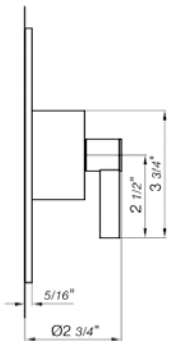

- Polished Chrome FV115/J2L.0-PC
- Polished Nickel - PVD FV115/J2L.0-PN
- Brushed Nickel - PVD FV115/J2L.0-BN
- Polished Gold - PVD FV115/J2L.0-PG*
- Brushed Gold - PVD FV115/J2L.0-BG*
- Polished Rose Gold - PVD FV115/J2L.0-RG*
- Polished Brass - PVD FV115/J2L.0-PB*
- Brushed Brass - PVD FV115/J2L.0-BB*
- Satin Greystone - PVD FV115/J2L.0-SGR*
- Satin Black - PVD FV115/J2L.0-BK*
- Flat Black FV115/J2L.0-FB*
- **Unlacquered Polished Brass FV115/J2L.0-UPB*

Pressure balance valve less diverter - trim only

Note: This set uses the FV115C.BASE Pressure balance valve less diverter - 1/2" rough valve only (see below).