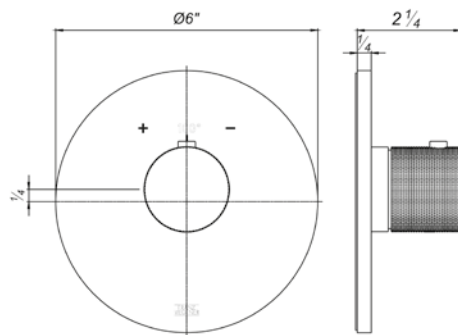

PHOTOGRAPH · DESCRIPTION

DIAGRAM

FINISHES

MODEL

Push down pop-up with overflow, with extra long tallpiece.

- Polished Chrome FV248.02-PC
- Polished Nickel - PVD FV248.02-PN
- Brushed Nickel - PVD FV248.02-BN
- Polished Gold - PVD FV248.02-PG*
- Brushed Gold - PVD FV248.02-BG*
- Polished Rose Gold - PVD FV248.02-RG*
- Polished Brass - PVD FV248.02-PB*
- Brushed Brass - PVD FV248.02-BB*
- Satin Greystone - PVD FV248.02-SGR*
- Satin Black - PVD FV248.02-BK*
- Flat Black FV248.02-FB*
- **Unlacquered Polished Brass FV248.02-UPB*

Push down pop-up without overflow, with extra long tallpiece.

- Polished Chrome FV248.03-PC
- Polished Nickel - PVD FV248.03-PN
- Brushed Nickel - PVD FV248.03-BN
- Polished Gold - PVD FV248.03-PG*
- Brushed Gold - PVD FV248.03-BG*
- Polished Rose Gold - PVD FV248.03-RG*
- Polished Brass - PVD FV248.03-PB*
- Brushed Brass - PVD FV248.03-BB*
- Satin Greystone - PVD FV248.03-SGR*
- Satin Black - PVD FV248.03-BK*
- Flat Black FV248.03-FB*
- **Unlacquered Polished Brass FV248.03-UPB*

Thermostatic wall valve. Trim only.

Note: This set uses the FV217.BASE 3/4" thermostatic wall valve

- Polished Chrome FV217K.0-PC
- Polished Nickel - PVD FV217K.0-PN
- Brushed Nickel - PVD FV217K.0-BN
- Polished Gold - PVD FV217K.0-PG*
- Brushed Gold - PVD FV217K.0-BG*
- Polished Rose Gold - PVD FV217K.0-RG*
- Polished Brass - PVD FV217K.0-PB*
- Brushed Brass - PVD FV217K.0-BB*
- Satin Greystone - PVD FV217K.0-SGR*
- Satin Black - PVD FV217K.0-BK*
- **Unlacquered Polished Brass FV217K.0-UPB*