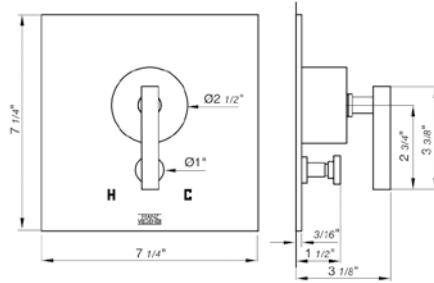

Freestanding rough valve 3/4" NPT FEM

PHOTOGRAPH · DESCRIPTION

DIAGRAM

FINISHES

MODEL

- Polished Chrome FV114/85L.0-PC
- Polished Nickel - PVD FV114/85L.0-PN
- Brushed Nickel - PVD FV114/85L.0-BN
- Polished Gold - PVD FV114/85L.0-PG*
- Brushed Gold - PVD FV114/85L.0-BG*
- Polished Rose Gold - PVD FV114/85L.0-RG*
- Polished Brass - PVD FV114/85L.0-PB*
- Brushed Brass - PVD FV114/85L.0-BB*
- Satin Greystone - PVD FV114/85L.0-SGR*
- Satin Black - PVD FV114/85L.0-BK*
- Flat Black FV114/85L.0-FB*
- **Unlacquered Polished Brass FV114/85L.0-UPB*

Pressure balance valve with diverter - trim only

Note: This set uses the FV114C.BASE Pressure balance valve with diverter - 1/2" rough valve only (see below).