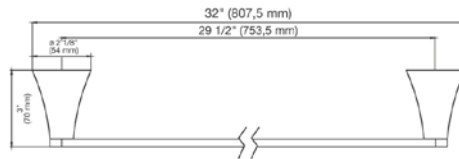

18" towel bar

*Non-stock finish – allow 6 to 8 weeks. - **UPB is a living finish and is therefore excluded from finish warranty.

PHOTOGRAPH · DESCRIPTION

DIAGRAM

FINISHES

MODEL

24" towel bar

- Polished Chrome FV164.01/K4-PC
- Polished Nickel - PVD FV164.01/K4-PN
- Brushed Nickel - PVD FV164.01/K4-BN
- Polished Gold - PVD FV164.01/K4-PG*
- Brushed Gold - PVD FV164.01/K4-BG*
- Polished Rose Gold - PVD FV164.01/K4-RG*
- Polished Brass - PVD FV164.01/K4-PB*
- Brushed Brass - PVD FV164.01/K4-BB*
- Satin Greystone - PVD FV164.01/K4-SGR*
- Satin Black - PVD FV164.01/K4-BK*
- Flat Black FV164.01/K4-FB*
- **Unlacquered Polished Brass FV164.01/K4-UPB*