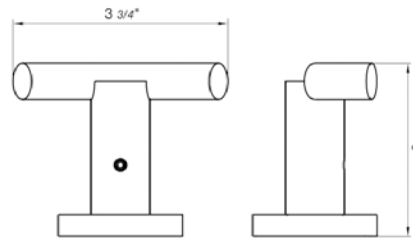

PHOTOGRAPH · DESCRIPTION

DIAGRAM

FINISHES

MODEL

24" towel bar

- Polished Chrome FV164.01/59-PC
- Polished Nickel - PVD FV164.01/59-PN
- Brushed Nickel - PVD FV164.01/59-BN
- Polished Gold - PVD FV164.01/59-PG*
- Brushed Gold - PVD FV164.01/59-BG*
- Polished Rose Gold - PVD FV164.01/59-RG*
- Polished Brass - PVD FV164.01/59-PB*
- Brushed Brass - PVD FV164.01/59-BB*
- Satin Greystone - PVD FV164.01/59-SGR*
- Satin Black - PVD FV164.01/59-BK*
- Flat Black FV164.01/59-FB*
- **Unlacquered Polished Brass FV164.01/59-UPB*

30" towel bar

- Polished Chrome FV164.02/59-PC
- Polished Nickel - PVD FV164.02/59-PN
- Brushed Nickel - PVD FV164.02/59-BN
- Polished Gold - PVD FV164.02/59-PG*
- Brushed Gold - PVD FV164.02/59-BG*
- Polished Rose Gold - PVD FV164.02/59-RG*
- Polished Brass - PVD FV164.02/59-PB*
- Brushed Brass - PVD FV164.02/59-BB*
- Satin Greystone - PVD FV164.02/59-SGR*
- Satin Black - PVD FV164.02/59-BK*
- Flat Black FV164.02/59-FB*
- **Unlacquered Polished Brass FV164.02/59-UPB*

Robe hook

- Polished Chrome FV166/59-PC
- Polished Nickel - PVD FV166/59-PN
- Brushed Nickel - PVD FV166/59-BN
- Polished Gold - PVD FV166/59-PG*
- Brushed Gold - PVD FV166/59-BG*
- Polished Rose Gold - PVD FV166/59-RG*
- Polished Brass - PVD FV166/59-PB*
- Brushed Brass - PVD FV166/59-BB*
- Satin Greystone - PVD FV166/59-SGR*
- Satin Black - PVD FV166/59-BK*
- Flat Black FV166/59-FB*
- **Unlacquered Polished Brass FV166/59-UPB*

Toilet paper holder