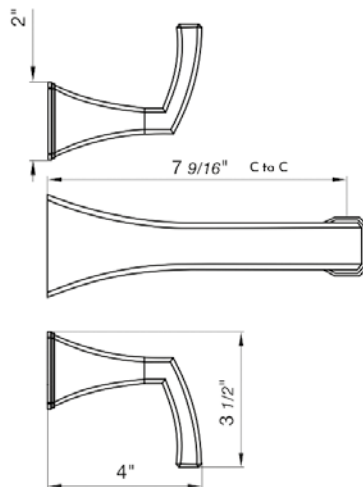

Wall-mounted lavatory faucet, less drain assembly, trim only

Note: This set uses the FV203.BASE rough valve for wall lavatory, 1/2" Fem NPT connection

- Polished Chrome FV203/60.0-PC
- Polished Nickel - PVD FV203/60.0-PN
- Brushed Nickel - PVD FV203/60.0-BN
- Polished Gold - PVD FV203/60.0-PG*
- Brushed Gold - PVD FV203/60.0-BG*
- Polished Rose Gold - PVD FV203/60.0-RG*
- Polished Brass - PVD FV203/60.0-PB*
- Brushed Brass - PVD FV203/60.0-BB*
- Satin Greystone - PVD FV203/60.0-SGR*
- Satin Black - PVD FV203/60.0-BK*
- Flat Black FV203/60.0-FB*
- **Unlacquered Polished Brass FV203/60.0-UPB*