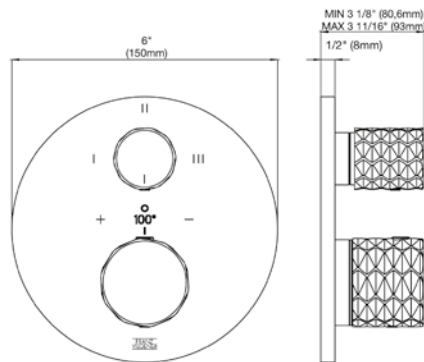

- Polished Chrome FV247D.0-PC
- Polished Nickel - PVD FV247D.0-PN
- Brushed Nickel - PVD FV247D.0-BN
- Polished Gold - PVD FV247D.0-PG*
- Brushed Gold - PVD FV247D.0-BG*
- Polished Rose Gold - PVD FV247D.0-RG*
- Polished Brass - PVD FV247D.0-PB*
- Brushed Brass - PVD FV247D.0-BB*
- Satin Greystone - PVD FV247D.0-SGR*
- Satin Black - PVD FV247D.0-BK*
- Flat Black FV247D.0-FB*
- **Unlacquered Polished Brass FV247D.0-UPB*

Thermostatic wall valve with three outlets - trim only

Note: This set uses the FV247.BASE 1/2" thermostatic wall valve