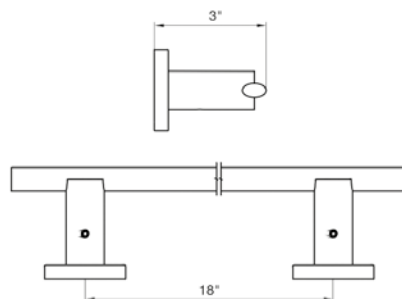

- Polished Chrome FV164/59-PC
- Polished Nickel - PVD FV164/59-PN
- Brushed Nickel - PVD FV164/59-BN
- Polished Gold - PVD FV164/59-PG*
- Brushed Gold - PVD FV164/59-BG*
- Polished Rose Gold - PVD FV164/59-RG*
- Polished Brass - PVD FV164/59-PB*
- Brushed Brass - PVD FV164/59-BB*
- Satin Greystone - PVD FV164/59-SGR*
- Satin Black - PVD FV164/59-BK*
- Flat Black FV164/59-FB*
- **Unlacquered Polished Brass FV164/59-UPB*

*Non-stock finish – allow 6 to 8 weeks. - **UPB is a living finish and is therefore excluded from finish warranty.