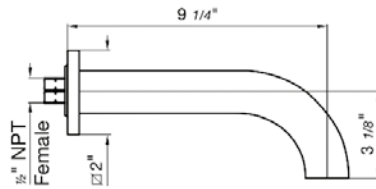

- Polished Chrome FV103/J3.17.0-PC
- Polished Nickel - PVD FV103/J3.17.0-PN
- Brushed Nickel - PVD FV103/J3.17.0-BN
- Polished Gold - PVD FV103/J3.17.0-PG*
- Brushed Gold - PVD FV103/J3.17.0-BG*
- Polished Rose Gold - PVD FV103/J3.17.0-RG*
- Polished Brass - PVD FV103/J3.17.0-PB*
- Brushed Brass - PVD FV103/J3.17.0-BB*
- Satin Greystone - PVD FV103/J3.17.0-SGR*
- Satin Black - PVD FV103/J3.17.0-BK*
- Flat Black FV103/J3.17.0-FB*
- **Unlacquered Polished Brass FV103/J3.17.0-UPB*

Tub wall spout 1/2" Fem NPT connection.