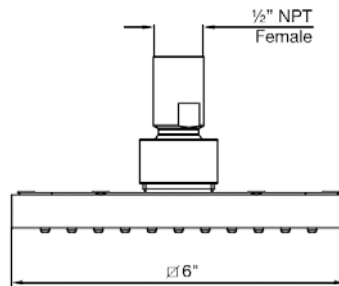

6" square showerhead. Flow Rate 1.75 GPM @ 60 PSI.

- Polished Chrome FV126/85-PC
- Polished Nickel - PVD FV126/85-PN
- Brushed Nickel - PVD FV126/85-BN
- Polished Gold - PVD FV126/85-PG*
- Brushed Gold - PVD FV126/85-BG*
- Polished Rose Gold - PVD FV126/85-RG*
- Polished Brass - PVD FV126/85-PB*
- Brushed Brass - PVD FV126/85-BB*
- Satin Greystone - PVD FV126/85-SGR*
- Satin Black - PVD FV126/85-BK*
- Flat Black FV126/85-FB*
- **Unlacquered Polished Brass FV126/85-UPB*

*Non-stock finish – allow 6 to 8 weeks. - **UPB is a living finish and is therefore excluded from finish warranty.