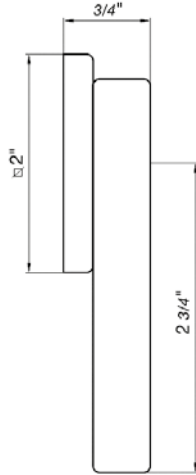

PHOTOGRAPH · DESCRIPTION

DIAGRAM

FINISHES

MODEL

- Polished Chrome FV480/J9.0-PC
- Polished Nickel - PVD FV480/J9.0-PN
- Brushed Nickel - PVD FV480/J9.0-BN
- Polished Gold - PVD FV480/J9.0-PG*
- Brushed Gold - PVD FV480/J9.0-BG*
- Polished Rose Gold - PVD FV480/J9.0-RG*
- Polished Brass - PVD FV480/J9.0-PB*
- Brushed Brass - PVD FV480/J9.0-BB*
- Satin Greystone - PVD FV480/J9.0-SGR*
- Satin Black - PVD FV480/J9.0-BK*
- Flat Black FV480/J9.0-FB*
- **Unlacquered Polished Brass FV480/J9.0-UPB*

Wall volume control. Trim only

Note: This set uses the FV480.BASE-19 volume control, 3/4" rough valve only or the FV680.BASE 3 port diverter valve rough-in (can be converted to a 2 port by changing a washer).