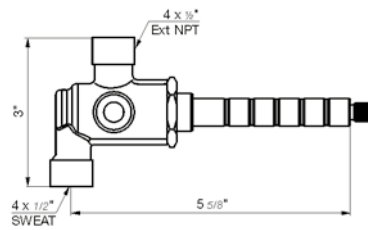

FV680.BASE

Wall diverter valve

3 port diverter valve rough-in (can be converted to a 2 port by changing a washer). To be used with any of our Volume Control Trims (does not have a built-in shutoff)

*Non-stock finish – allow 6 to 8 weeks. - **UPB is a living finish and is therefore excluded from finish warranty.