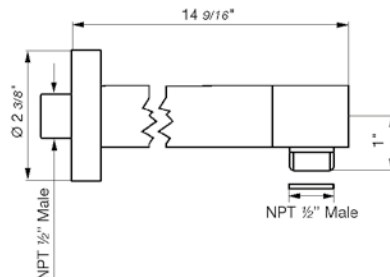

PHOTOGRAPH · DESCRIPTION

DIAGRAM

FINISHES

MODEL

Polished Stainless FV126.08.1.0-PS***

16" x 12" oval stainless steel rain head. Flow Rate 1.75 GPM @ 60 PSI.

***PS works with Polished Nickel as well as Polished Chrome.

- Polished Chrome FV140/39-PC
- Polished Nickel - PVD FV140/39-PN
- Brushed Nickel - PVD FV140/39-BN
- Polished Gold - PVD FV140/39-PG*
- Brushed Gold - PVD FV140/39-BG*
- Polished Rose Gold - PVD FV140/39-RG*
- Polished Brass - PVD FV140/39-PB*
- Brushed Brass - PVD FV140/39-BB*
- Satin Greystone - PVD FV140/39-SGR*
- Satin Black - PVD FV140/39-BK*
- Flat Black FV140/39-FB*
- **Unlacquered Polished Brass FV140/39-UPB*

Shower arm and escutcheon

- Polished Chrome FV140/59-PC
- Polished Nickel - PVD FV140/59-PN
- Brushed Nickel - PVD FV140/59-BN
- Polished Gold - PVD FV140/59-PG*
- Brushed Gold - PVD FV140/59-BG*
- Polished Rose Gold - PVD FV140/59-RG*
- Polished Brass - PVD FV140/59-PB*
- Brushed Brass - PVD FV140/59-BB*
- Satin Greystone - PVD FV140/59-SGR*
- Satin Black - PVD FV140/59-BK*
- Flat Black FV140/59-FB*
- **Unlacquered Polished Brass FV140/59-UPB*

Shower arm and escutcheon

- Polished Chrome FV140.07/87-PC
- Polished Nickel - PVD FV140.07/87-PN
- Brushed Nickel - PVD FV140.07/87-BN
- Polished Gold - PVD FV140.07/87-PG*
- Brushed Gold - PVD FV140.07/87-BG*
- Polished Rose Gold - PVD FV140.07/87-RG*
- Polished Brass - PVD FV140.07/87-PB*
- Brushed Brass - PVD FV140.07/87-BB*
- Satin Greystone - PVD FV140.07/87-SGR*
- Satin Black - PVD FV140.07/87-BK*
- Flat Black FV140.07/87-FB*
- **Unlacquered Polished Brass FV140.07/87-UPB*

Shower arm and escutcheon

*Non-stock finish – allow 6 to 8 weeks. - **UPB is a living finish and is therefore excluded from finish warranty. ***PS works with Polished Nickel as well as Polished Chrome.