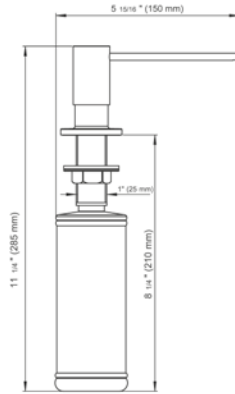

PHOTOGRAPH · DESCRIPTION

DIAGRAM

FINISHES

MODEL

Soap dispenser

- Polished Chrome FV457/K5-PC
- Polished Nickel - PVD FV457/K5-PN
- Brushed Nickel - PVD FV457/K5-BN
- Polished Gold - PVD FV457/K5-PG*
- Brushed Gold - PVD FV457/K5-BG*
- Polished Rose Gold - PVD FV457/K5-RG*
- Polished Brass - PVD FV457/K5-PB*
- Brushed Brass - PVD FV457/K5-BB*
- Satin Greystone - PVD FV457/K5-SGR*
- Satin Black - PVD FV457/K5-BK*
- Flat Black FV457/K5-FB*
- **Unlacquered Polished Brass FV457/K5-UPB*

For more information, visit our website
www.franzviegener.com

Air Gap

- Polished Chrome FV477/K5-PC
- Polished Nickel - PVD FV477/K5-PN
- Brushed Nickel - PVD FV477/K5-BN
- Polished Gold - PVD FV477/K5-PG*
- Brushed Gold - PVD FV477/K5-BG*
- Polished Rose Gold - PVD FV477/K5-RG*
- Polished Brass - PVD FV477/K5-PB*
- Brushed Brass - PVD FV477/K5-BB*
- Satin Greystone - PVD FV477/K5-SGR*
- Satin Black - PVD FV477/K5-BK*
- Flat Black FV477/K5-FB*
- **Unlacquered Polished Brass FV477/K5-UPB*

For more information, visit our website
www.franzviegener.com

- Polished Chrome FV467/K5-PC
- Polished Nickel - PVD FV467/K5-PN
- Brushed Nickel - PVD FV467/K5-BN
- Polished Gold - PVD FV467/K5-PG*
- Brushed Gold - PVD FV477/K5-BG*
- Polished Rose Gold - PVD FV467/K5-RG*
- Polished Brass - PVD FV467/K5-PB*
- Brushed Brass - PVD FV467/K5-BB*
- Satin Greystone - PVD FV467/K5-SGR*
- Satin Black - PVD FV467/K5-BK*
- Flat Black FV467/K5-FB*
- **Unlacquered Polished Brass FV467/K5-UPB*