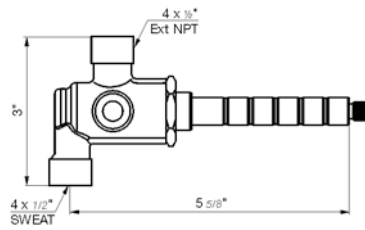

FV680.BASE

Wall diverter valve

3 port diverter valve rough-in (can be converted to a 2 port by changing a washer). To be used with any of our Volume Control Trims (does not have a built-in shutoff)

*Non-stock finish – allow 6 to 8 weeks. - **UPB is a living finish and is therefore excluded from finish warranty.