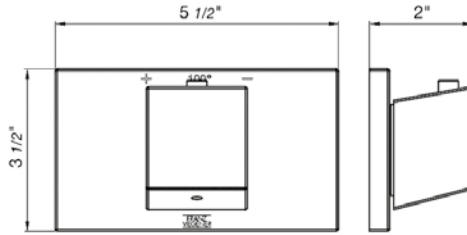

PHOTOGRAPH · DESCRIPTION

DIAGRAM

FINISHES

MODEL

- Polished Chrome FV217/J8.0-PC
- Polished Nickel - PVD FV217/J8.0-PN
- Brushed Nickel - PVD FV217/J8.0-BN
- Polished Gold - PVD FV217/J8.0-PG*
- Brushed Gold - PVD FV217/J8.0-BG*
- Polished Rose Gold - PVD FV217/J8.0-RG*
- Polished Brass - PVD FV217/J8.0-PB*
- Brushed Brass - PVD FV217/J8.0-BB*
- Satin Greystone - PVD FV217/J8.0-SGR*
- Satin Black - PVD FV217/J8.0-BK*
- Flat Black FV217/J8.0-FB*
- **Unlacquered Polished Brass FV217/J8.0-UPB*

Square thermostatic wall valve - trim only

Note: This set uses the FV217.BASE 3/4" thermostatic wall valve