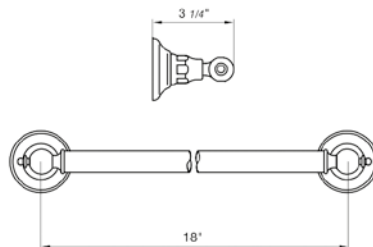

Towel ring

- Polished Chrome FV164/58-PC
- Polished Nickel - PVD FV164/58-PN
- Brushed Nickel - PVD FV164/58-BN
- Polished Gold - PVD FV164/58-PG*
- Brushed Gold - PVD FV164/58-BG*
- Polished Rose Gold - PVD FV164/58-RG*
- Polished Brass - PVD FV164/58-PB*
- Brushed Brass - PVD FV164/58-BB*
- Satin Greystone - PVD FV164/58-SGR*
- Satin Black - PVD FV164/58-BK*
- Flat Black FV164/58-FB*
- **Unlacquered Polished Brass FV164/58-UPB*