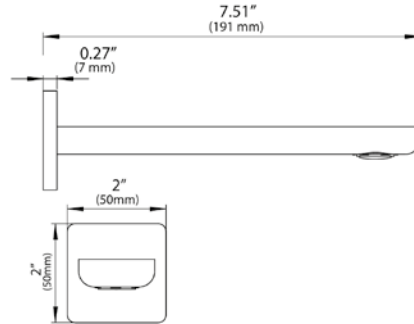

DIAGRAM

FINISHES

MODEL

Square Slide Bar complete including hand shower, 60" hose and outlet elbow

- Polished Chrome FV128.01-PC
- Polished Nickel - PVD FV128.01-PN
- Brushed Nickel - PVD FV128.01-BN
- Polished Gold - PVD FV128.01-PG*
- Brushed Gold - PVD FV128.01-BG*
- Polished Rose Gold - PVD FV128.01-RG*
- Polished Brass - PVD FV128.01-PB*
- Brushed Brass - PVD FV128.01-BB*
- Satin Greystone - PVD FV128.01-SGR*
- Satin Black - PVD FV128.01-BK*