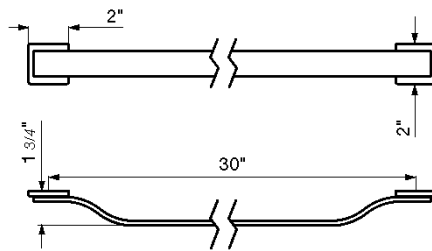

18" towel bar

*Non-stock finish – allow 6 to 8 weeks. - **UPB is a living finish and is therefore excluded from finish warranty.

PHOTOGRAPH · DESCRIPTION

DIAGRAM

FINISHES

MODEL

24" towel bar

- Polished Chrome FV164.01/J9-PC
- Polished Nickel - PVD FV164.01/J9-PN
- Brushed Nickel - PVD FV164.01/J9-BN
- Polished Gold - PVD FV164.01/J9-PG*
- Brushed Gold - PVD FV164.01/J9-BG*
- Polished Rose Gold - PVD FV164.01/J9-RG*
- Polished Brass - PVD FV164.01/J9-PB*
- Brushed Brass - PVD FV164.01/J9-BB*
- Satin Greystone - PVD FV164.01/J9-SGR*
- Satin Black - PVD FV164.01/J9-BK*
- Flat Black FV164.01/J9-FB*
- **Unlacquered Polished Brass FV164.01/J9-UPB*