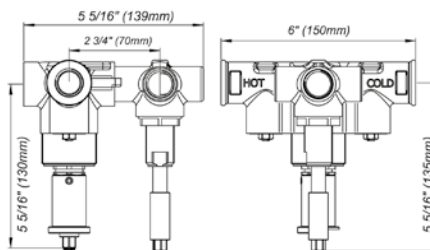

FV247.BASE

1/2" thermostatic rough-in valve only, with integral three port non-sharing diverter and shut-off.

*Non-stock finish – allow 6 to 8 weeks. - **UPB is a living finish and is therefore excluded from finish warranty.