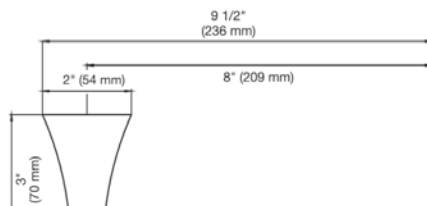

- Polished Chrome FV163/K4-PC
- Polished Nickel - PVD FV163/K4-PN
- Brushed Nickel - PVD FV163/K4-BN
- Polished Gold - PVD FV163/K4-PG*
- Brushed Gold - PVD FV163/K4-BG*
- Polished Rose Gold - PVD FV163/K4-RG*
- Polished Brass - PVD FV163/K4-PB*
- Brushed Brass - PVD FV163/K4-BB*
- Satin Greystone - PVD FV163/K4-SGR*
- Satin Black - PVD FV163/K4-BK*
- Flat Black FV163/K4-FB*
- **Unlacquered Polished Brass FV163/K4-UPB*