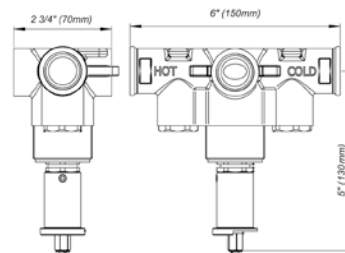

Thermostatic wall valve - trim only

Note: This set uses the FV217.BASE 3/4" thermostatic wall valve

FV217.BASE

3/4" thermostatic wall rough-in valve only 17.5 gpm (gallons per minute) flow rate (@45 psi)

*Non-stock finish – allow 6 to 8 weeks. - **UPB is a living finish and is therefore excluded from finish warranty.