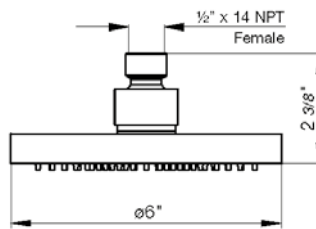

6" showerhead. Flow Rate 1.75 GPM @ 60 PSI.

- Polished Chrome FV126/59-PC
- Polished Nickel - PVD FV126/59-PN
- Brushed Nickel - PVD FV126/59-BN
- Polished Gold - PVD FV126/59-PG*
- Brushed Gold - PVD FV126/59-BG*
- Polished Rose Gold - PVD FV126/59-RG*
- Polished Brass - PVD FV126/59-PB*
- Brushed Brass - PVD FV126/59-BB*
- Satin Greystone - PVD FV126/59-SGR*
- Satin Black - PVD FV126/59-BK*
- Flat Black FV126/59-FB*
- **Unlacquered Polished Brass FV126/59-UPB*