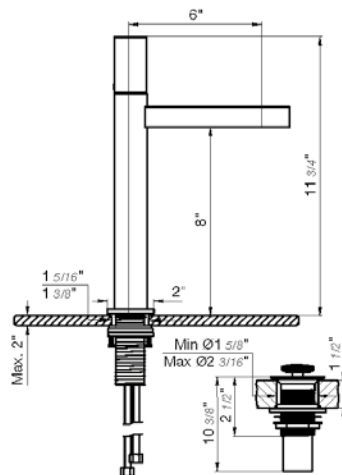

- Polished Chrome FV182/J2P-PC
- Polished Nickel - PVD FV182/J2P-PN
- Brushed Nickel - PVD FV182/J2P-BN
- Polished Gold - PVD FV182/J2P-PG*
- Brushed Gold - PVD FV182/J2P-BG*
- Polished Rose Gold - PVD FV182/J2P-RG*
- Polished Brass - PVD FV182/J2P-PB*
- Brushed Brass - PVD FV182/J2P-BB*
- Satin Greystone - PVD FV182/J2P-SGR*
- Satin Black - PVD FV182/J2P-BK*
- Flat Black FV182/J2P-FB*
- **Unlacquered Polished Brass FV182/J2P-UPB*

Single handle lavatory set, smooth surface handle, with pop-up drain assembly

- Polished Chrome FV181.01/J2P-PC
- Polished Nickel - PVD FV181.01/J2P-PN
- Brushed Nickel - PVD FV181.01/J2P-BN
- Polished Gold - PVD FV181.01/J2P-PG*
- Brushed Gold - PVD FV181.01/J2P-BG*
- Polished Rose Gold - PVD FV181.01/J2P-RG*
- Polished Brass - PVD FV181.01/J2P-PB*
- Brushed Brass - PVD FV181.01/J2P-BB*
- Satin Greystone - PVD FV181.01/J2P-SGR*
- Satin Black - PVD FV181.01/J2P-BK*
- Flat Black FV181.01/J2P-FB*
- **Unlacquered Polished Brass FV181.01/J2P-UPB*

*Non-stock finish – allow 6 to 8 weeks. - **UPB is a living finish and is therefore excluded from finish warranty.