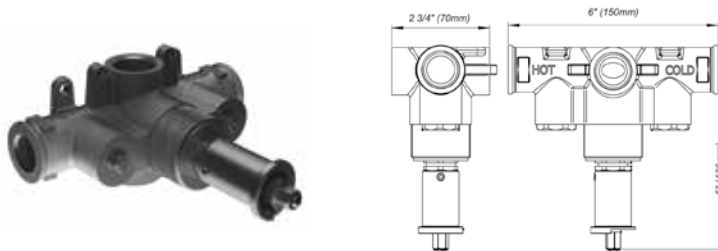

FV217.BASE

3/4" thermostatic wall rough-in valve only 17.5 gpm (gallons per minute) flow rate (@45 psi)

*Non-stock finish – allow 6 to 8 weeks. - **UPB is a living finish and is therefore excluded from finish warranty.