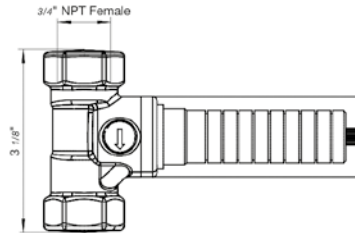

FV480.BASE-19

Wall volume control, 3/4" rough valve.