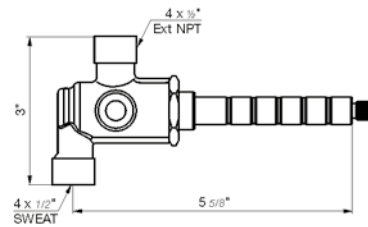

FV680.BASE

Wall diverter valve

3 port diverter valve rough-in (can be converted to a 2 port by changing a washer). To be used with any of our Volume Control Trims (does not have a built-in shutoff)