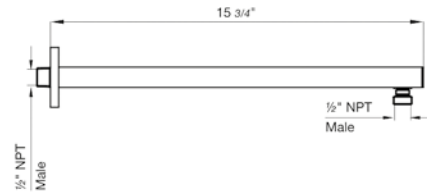

PHOTOGRAPH · DESCRIPTION

DIAGRAM

FINISHES

MODEL

- Polished Chrome FV140/85.1.0-PC
- Polished Nickel - PVD FV140/85.1.0-PN
- Brushed Nickel - PVD FV140/85.1.0-BN
- Polished Gold - PVD FV140/85.1.0-PG*
- Brushed Gold - PVD FV140/85.1.0-BG*
- Polished Rose Gold - PVD FV140/85.1.0-RG*
- Polished Brass - PVD FV140/85.1.0-PB*
- Brushed Brass - PVD FV140/85.1.0-BB*
- Satin Greystone - PVD FV140/85.1.0-SGR*
- Satin Black - PVD FV140/85.1.0-BK*
- Flat Black FV140/85.1.0-FB*
- **Unlacquered Polished Brass FV140/85.1.0-UPB*