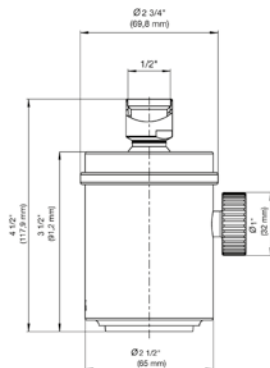

- Polished Chrome FV126.09-PC
- Polished Nickel - PVD FV126.09-PN
- Brushed Nickel - PVD FV126.09-BN
- Polished Gold - PVD FV126.09-PG*
- Brushed Gold - PVD FV126.09-BG*
- Polished Rose Gold - PVD FV126.09-RG*
- Polished Brass - PVD FV126.09-PB*
- Brushed Brass - PVD FV126.09-BB*
- Satin Greystone - PVD FV126.09-SGR*
- Satin Black - PVD FV126.09-BK*
- **Unlacquered Polished Brass FV126.09-UPB*

Adjustable multifunction shower head features variable spray with self-cleaning function and massage spray.

- Polished Chrome FV126.09H-PC
- Polished Nickel - PVD FV126.09H-PN
- Brushed Nickel - PVD FV126.09H-BN
- Polished Gold - PVD FV126.09H-PG*
- Brushed Gold - PVD FV126.09H-BG*
- Polished Rose Gold - PVD FV126.09H-RG*
- Polished Brass - PVD FV126.09H-PB*
- Brushed Brass - PVD FV126.09H-BB*
- Satin Greystone - PVD FV126.09H-SGR*
- Satin Black - PVD FV126.09H-BK*
- Flat Black FV126.09H-FB*
- **Unlacquered Polished Brass FV126.09H-UPB*

*Non-stock finish – allow 6 to 8 weeks. - **UPB is a living finish and is therefore excluded from finish warranty.