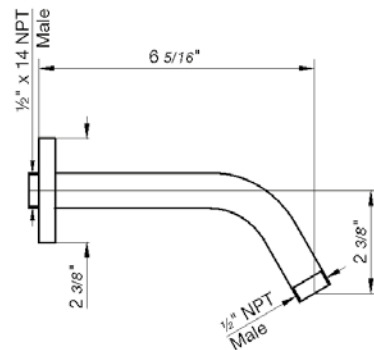

Polished Stainless FV126.081.0-PS***

16" x 12" oval stainless steel rain head. Flow Rate 1.75 GPM @ 60 PSI.

- Polished Chrome FV140/39-PC
- Polished Nickel - PVD FV140/39-PN
- Brushed Nickel - PVD FV140/39-BN
- Polished Gold - PVD FV140/39-PG*
- Brushed Gold - PVD FV140/39-BG*
- Polished Rose Gold - PVD FV140/39-RG*
- Polished Brass - PVD FV140/39-PB*
- Brushed Brass - PVD FV140/39-BB*
- Satin Greystone - PVD FV140/39-SGR*
- Satin Black - PVD FV140/39-BK*
- Flat Black FV140/39-FB*
- **Unlacquered Polished Brass FV140/39-UPB*

Shower arm and escutcheon