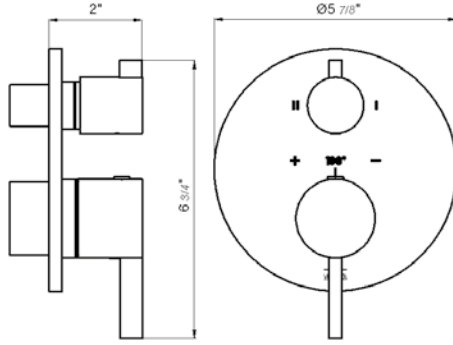

PHOTOGRAPH · DESCRIPTION

DIAGRAM

FINISHES

MODEL

- Polished Chrome FV227/J2.0-PC
- Polished Nickel - PVD FV227/J2.0-PN
- Brushed Nickel - PVD FV227/J2.0-BN
- Polished Gold - PVD FV227/J2.0-PG*
- Brushed Gold - PVD FV227/J2.0-BG*
- Polished Rose Gold - PVD FV227/J2.0-RG*
- Polished Brass - PVD FV227/J2.0-PB*
- Brushed Brass - PVD FV227/J2.0-BB*
- Satin Greystone - PVD FV227/J2.0-SGR*
- Satin Black - PVD FV227/J2.0-BK*
- Flat Black FV227/J2.0-FB*
- **Unlacquered Polished Brass FV227/J2.0-UPB*

Thermostatic wall valve - trim only

Note: This set uses the FV227.BASE 1/2" thermostatic wall valve