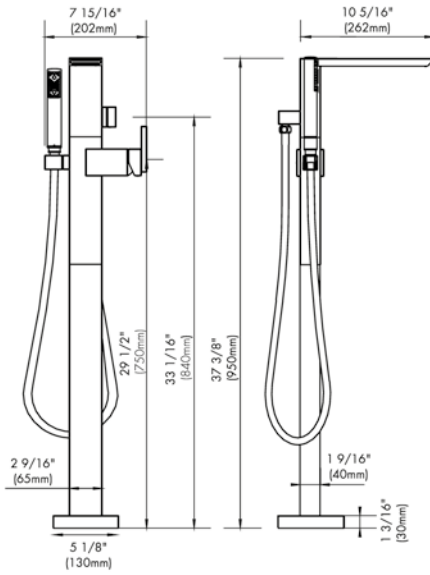

PHOTOGRAPH · DESCRIPTION

DIAGRAM

FINISHES

MODEL

- Polished Chrome FV215/F4.0-PC
- Polished Nickel - PVD FV215/F4.0-PN
- Brushed Nickel - PVD FV215/F4.0-BN
- Polished Gold - PVD FV215/F4.0-PG*
- Brushed Gold - PVD FV215/F4.0-BG*
- Polished Rose Gold - PVD FV215/F4.0-RG*
- Polished Brass - PVD FV215/F4.0-PB*
- Brushed Brass - PVD FV215/F4.0-BB*
- Satin Greystone - PVD FV215/F4.0-SGR*
- Satin Black - PVD FV215/F4.0-BK*
- Flat Black FV215/F4.0-FB*
- **Unlacquered Polished Brass FV215/F4.0-UPB*

Square freestanding tub faucet. Trim only. Flow rate through spout 14 GPM @ 60 PSI. Flow rate through handshower 1.75 GPM @ 60 PSI.

Note: This set uses the FV215.BASE freestanding rough valve; which is sold separately (see below).