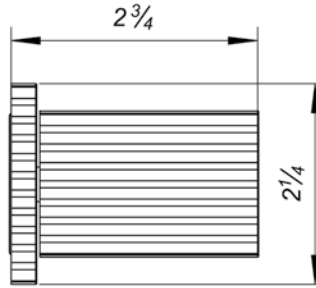

PHOTOGRAPH · DESCRIPTION

DIAGRAM

FINISHES

MODEL

- Polished Chrome FV480/F4.0-PC
- Polished Nickel - PVD FV480/F4.0-PN
- Brushed Nickel - PVD FV480/F4.0-BN
- Polished Gold - PVD FV480/F4.0-PG*
- Brushed Gold - PVD FV480/F4.03-BG*
- Polished Rose Gold - PVD FV480/F4.0-RG*
- Polished Brass - PVD FV480/F4.0-PB*
- Brushed Brass - PVD FV480/F4.0-BB*
- Satin Greystone - PVD FV480/F4.0-SGR*
- Satin Black - PVD FV480/F4.0-BK*
- Flat Black FV480/F4.0-FB*
- **Unlacquered Polished Brass FV480/F4.0-UPB*

Wall volume control. Trim only

Note: This set uses the FV480.BASE-19 volume control, 3/4" rough valve only or the FV680.BASE 3 port diverter valve rough-in (can be converted to a 2 port by changing a washer).