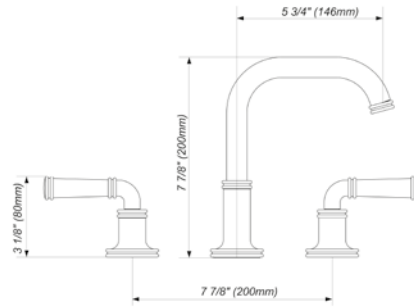

PHOTOGRAPH · DESCRIPTION

DIAGRAM

FINISHES

MODEL

- Polished Chrome FV207/K3-PC
- Polished Nickel - PVD FV207/K3-PN
- Brushed Nickel - PVD FV207/K3-BN
- Polished Gold - PVD FV207/K3-PG*
- Brushed Gold - PVD FV207/K3-BG*
- Polished Rose Gold - PVD FV207/K3-RG*
- Polished Brass - PVD FV207/K3-PB*
- Brushed Brass - PVD FV207/K3-BB*
- Satin Greystone - PVD FV207/K3-SGR*
- Satin Black - PVD FV207/K3-BK*
- Flat Black FV207/K3-FB*
- **Unlacquered Polished Brass FV207/K3-UPB*

Widespread lavatory faucet with pop-up drain assembly