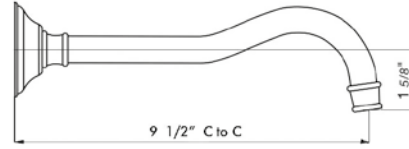

- Polished Chrome FV103/58.17.0-PC
- Polished Nickel - PVD FV103/58.17.0-PN
- Brushed Nickel - PVD FV103/58.17.0-BN
- Polished Gold - PVD FV103/58.17.0-PG*
- Brushed Gold - PVD FV103/58.17.0-BG*
- Polished Rose Gold - PVD FV103/58.17.0-RG*
- Polished Brass - PVD FV103/58.17.0-PB*
- Brushed Brass - PVD FV103/58.17.0-BB*
- Satin Greystone - PVD FV103/58.17.0-SGR*
- Satin Black - PVD FV103/58.17.0-BK*
- Flat Black FV103/58.17.0-FB*
- **Unlacquered Polished Brass FV103/58.17.0-UPB*