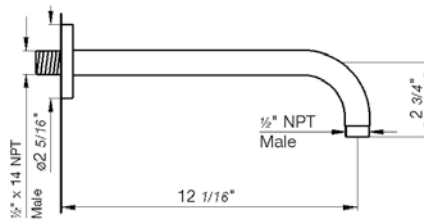

- Polished Chrome FV140/59-PC
- Polished Nickel - PVD FV140/59-PN
- Brushed Nickel - PVD FV140/59-BN
- Polished Gold - PVD FV140/59-PG*
- Brushed Gold - PVD FV140/59-BG*
- Polished Rose Gold - PVD FV140/59-RG*
- Polished Brass - PVD FV140/59-PB*
- Brushed Brass - PVD FV140/59-BB*
- Satin Greystone - PVD FV140/59-SGR*
- Satin Black - PVD FV140/59-BK*
- Flat Black FV140/59-FB*
- **Unlacquered Polished Brass FV140/59-UPB*

Shower arm and escutcheon