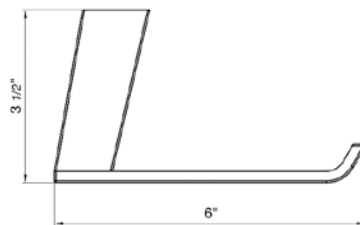

- Polished Chrome FV166/J8-PC
- Polished Nickel - PVD FV166/J8-PN
- Brushed Nickel - PVD FV166/J8-BN
- Polished Gold - PVD FV166/J8-PG*
- Brushed Gold - PVD FV166/J8-BG*
- Polished Rose Gold - PVD FV166/J8-RG*
- Polished Brass - PVD FV166/J8-PB*
- Brushed Brass - PVD FV166/J8-BB*
- Satin Greystone - PVD FV166/J8-SGR*
- Satin Black - PVD FV166/J8-BK*
- Flat Black FV166/J8-FB*
- **Unlacquered Polished Brass FV166/J8-UPB*

Toilet paper holder