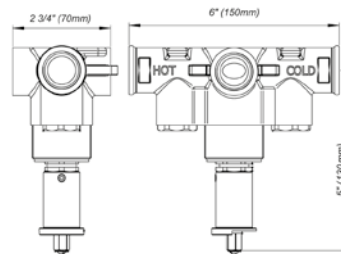

FV217.BASE

3/4" thermostatic wall rough-in valve only 17.5 gpm (gallons per minute) flow rate (@45 psi)

*Non-stock finish – allow 6 to 8 weeks. - **UPB is a living finish and is therefore excluded from finish warranty.