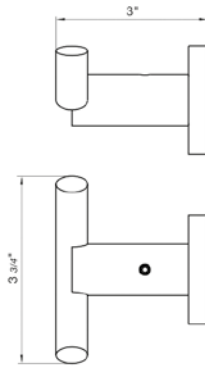

PHOTOGRAPH · DESCRIPTION

DIAGRAM

FINISHES

MODEL

- Polished Chrome FV166/59-PC
- Polished Nickel - PVD FV166/59-PN
- Brushed Nickel - PVD FV166/59-BN
- Polished Gold - PVD FV166/59-PG*
- Brushed Gold - PVD FV166/59-BG*
- Polished Rose Gold - PVD FV166/59-RG*
- Polished Brass - PVD FV166/59-PB*
- Brushed Brass - PVD FV166/59-BB*
- Satin Greystone - PVD FV166/59-SGR*
- Satin Black - PVD FV166/59-BK*
- Flat Black FV166/59-FB*
- **Unlacquered Polished Brass FV166/59-UPB*

Robe hook