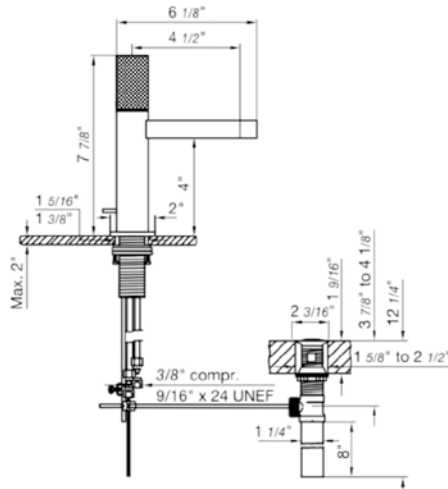

- Polished Chrome FV182/J2K-PC
- Polished Nickel - PVD FV182/J2K-PN
- Brushed Nickel - PVD FV182/J2K-BN
- Polished Gold - PVD FV182/J2K-PG*
- Brushed Gold - PVD FV182/J2K-BG*
- Polished Rose Gold - PVD FV182/J2K-RG*
- Polished Brass - PVD FV182/J2K-PB*
- Brushed Brass - PVD FV182/J2K-BB*
- Satin Greystone - PVD FV182/J2K-SGR*
- Satin Black - PVD FV182/J2K-BK*
- **Unlacquered Polished Brass FV182/J2K-UPB*

Single handle lavatory set with pop-up drain assembly.