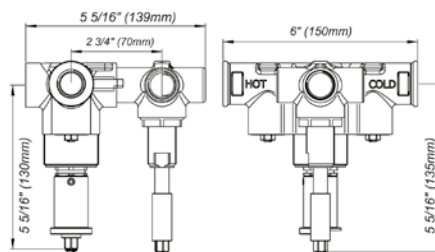

- Polished Chrome FV247/K3.0-PC
- Polished Nickel - PVD FV247/K3.0-PN
- Brushed Nickel - PVD FV247/K3.0-BN
- Polished Gold - PVD FV247/K3.0-PG*
- Brushed Gold - PVD FV247/K3.0-BG*
- Polished Rose Gold - PVD FV247/K3.0-RG*
- Polished Brass - PVD FV247/K3.0-PB*
- Brushed Brass - PVD FV247/K3.0-BB*
- Satin Greystone - PVD FV247/K3.0-SGR*
- Satin Black - PVD FV247/K3.0-BK*
- Flat Black FV247/K3.0-FB*
- **Unlacquered Polished Brass FV247/K3.0-UPB*

Thermostatic wall valve - trim only

Note: This set uses the FV247.BASE 1/2" thermostatic wall valve

FV247.BASE

1/2" thermostatic rough-in valve only, with integral three port non-sharing diverter and shut-off.

*Non-stock finish – allow 6 to 8 weeks. - **UPB is a living finish and is therefore excluded from finish warranty.