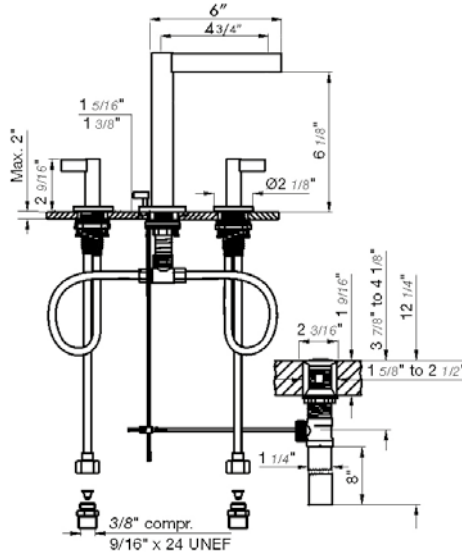

*Non-stock finish – allow 6 to 8 weeks. - **UPB is a living finish and is therefore excluded from finish warranty.

LOLLIPOP LEVER | LINE J2L

PHOTOGRAPH · DESCRIPTION

DIAGRAM

FINISHES

MODEL

Widespread lavatory faucet with pop-up drain assembly