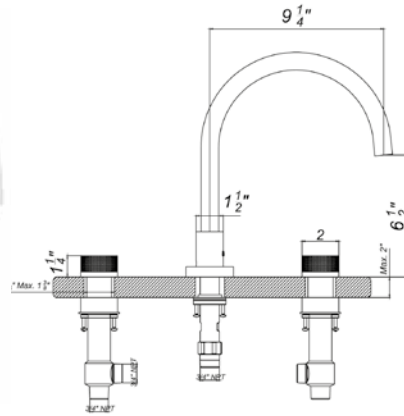

PHOTOGRAPH · DESCRIPTION

DIAGRAM

FINISHES

MODEL

- Polished Chrome FV210/59K-PC
- Polished Nickel - PVD FV210/59K-PN
- Brushed Nickel - PVD FV210/59K-BN
- Polished Gold - PVD FV210/59K-PG*
- Brushed Gold - PVD FV210/59K-BG*
- Polished Rose Gold - PVD FV210/59K-RG*
- Polished Brass - PVD FV210/59K-PB*
- Brushed Brass - PVD FV210/59K-BB*
- Satin Greystone - PVD FV210/59K-SGR*
- Satin Black - PVD FV210/59K-BK*
- **Unlacquered Polished Brass FV210/59K-UPB*