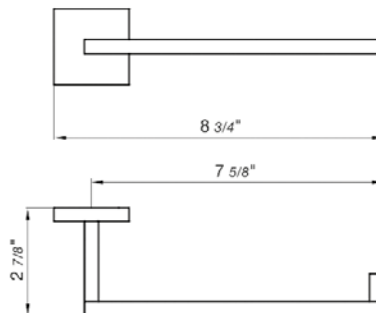

Body spray-contemporary square. Three pulsating mini-jets.

- Polished Chrome FV138.03-PC
- Polished Nickel - PVD FV138.03-PN
- Brushed Nickel - PVD FV138.03-BN
- Polished Gold - PVD FV138.03-PG*
- Brushed Gold - PVD FV138.03-BG*
- Polished Rose Gold - PVD FV138.03-RG*
- Polished Brass - PVD FV138.03-PB*
- Brushed Brass - PVD FV138.03-BB*
- Satin Greystone - PVD FV138.03-SGR*
- Satin Black - PVD FV138.03-BK*
- Flat Black FV138.03-FB*
- **Unlacquered Polished Brass FV138.03-UPB*

Towel holder