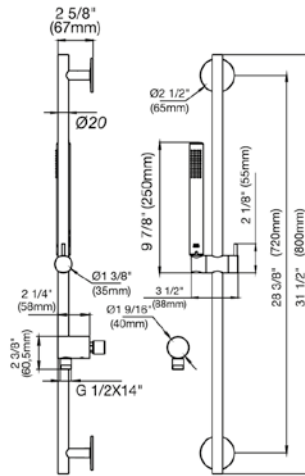

PHOTOGRAPH · DESCRIPTION

DIAGRAM

FINISHES

MODEL

- Polished Chrome FV128.02-PC
- Polished Nickel - PVD FV128.02-PN
- Brushed Nickel - PVD FV128.02-BN
- Polished Gold - PVD FV128.02-PG*
- Brushed Gold - PVD FV128.02-BG*
- Polished Rose Gold - PVD FV128.02-RG*
- Polished Brass - PVD FV128.02-PB*
- Brushed Brass - PVD FV128.02-BB*
- Satin Greystone - PVD FV128.02-SGR*
- Satin Black - PVD FV128.02-BK*