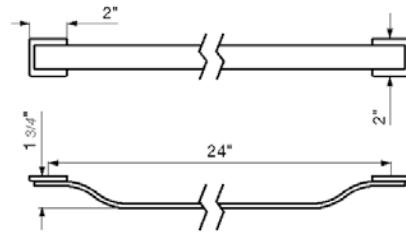

18" towel bar

*Non-stock finish – allow 6 to 8 weeks. - **UPB is a living finish and is therefore excluded from finish warranty.

PHOTOGRAPH · DESCRIPTION

DIAGRAM

FINISHES

MODEL

24" towel bar

- Polished Chrome FV164.01/J9-PC
- Polished Nickel - PVD FV164.01/J9-PN
- Brushed Nickel - PVD FV164.01/J9-BN
- Polished Gold - PVD FV164.01/J9-PG*
- Brushed Gold - PVD FV164.01/J9-BG*
- Polished Rose Gold - PVD FV164.01/J9-RG*
- Polished Brass - PVD FV164.01/J9-PB*
- Brushed Brass - PVD FV164.01/J9-BB*
- Satin Greystone - PVD FV164.01/J9-SGR*
- Satin Black - PVD FV164.01/J9-BK*
- Flat Black FV164.01/J9-FB*
- **Unlacquered Polished Brass FV164.01/J9-UPB*