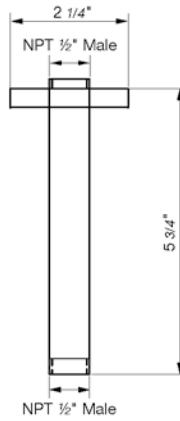

PHOTOGRAPH · DESCRIPTION

DIAGRAM

FINISHES

MODEL

- Polished Chrome FV142-PC
- Polished Nickel - PVD FV142-PN
- Brushed Nickel - PVD FV142-BN
- Polished Gold - PVD FV142-PG*
- Brushed Gold - PVD FV142-BG*
- Polished Rose Gold - PVD FV142-RG*
- Polished Brass - PVD FV142-PB*
- Brushed Brass - PVD FV142-BB*
- Satin Greystone - PVD FV142-SGR*
- Satin Black - PVD FV142-BK*
- Flat Black FV142-FB*
- **Unlacquered Polished Brass FV142-UPB*

Ceiling shower arm and escutcheon