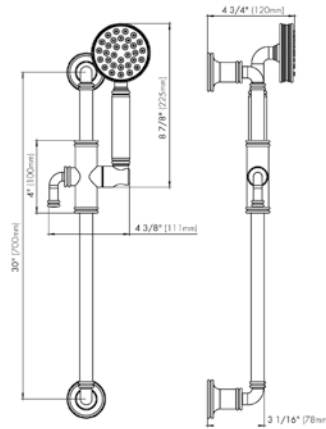

- Polished Chrome FV128/K3-PC
- Polished Nickel - PVD FV128/K3-PN
- Brushed Nickel - PVD FV128/K3-BN
- Polished Gold - PVD FV128/K3-PG*
- Brushed Gold - PVD FV128/K3-BG*
- Polished Rose Gold - PVD FV128/K3-RG*
- Polished Brass - PVD FV128/K3-PB*
- Brushed Brass - PVD FV128/K3-BB*
- Satin Greystone - PVD FV128/K3-SGR*
- Satin Black - PVD FV128/K3-BK*
- Flat Black FV128/K3-FB*
- **Unlacquered Polished Brass FV128/K3-UPB*