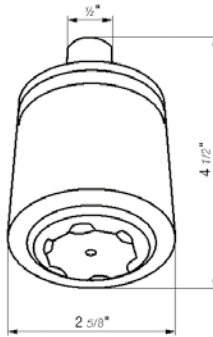

PHOTOGRAPH · DESCRIPTION

DIAGRAM

FINISHES

MODEL

Adjustable multifunction shower head features variable spray with self-cleaning function and massage spray.

- Polished Chrome FV126.09-PC
- Polished Nickel - PVD FV126.09-PN
- Brushed Nickel - PVD FV126.09-BN
- Polished Gold - PVD FV126.09-PG*
- Brushed Gold - PVD FV126.09-BG*
- Polished Rose Gold - PVD FV126.09-RG*
- Polished Brass - PVD FV126.09-PB*
- Brushed Brass - PVD FV126.09-BB*
- Satin Greystone - PVD FV126.09-SGR*
- Satin Black - PVD FV126.09-BK*
- **Unlacquered Polished Brass FV126.09-UPB*