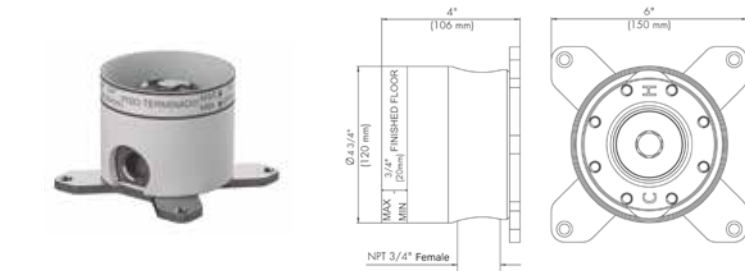

- Polished Chrome FV215/K4L-PC
- Polished Nickel - PVD FV215/K4L-PN
- Brushed Nickel - PVD FV215/K4L-BN
- Polished Gold - PVD FV215/ K4L-PG*
- Brushed Gold - PVD FV215/K4L-BG*
- Polished Rose Gold - PVD FV215/K4L-RG*
- Polished Brass - PVD FV215/K4L-PB*
- Brushed Brass - PVD FV215/K4L-BB*
- Satin Greystone - PVD FV215/K4L-SGR*
- Satin Black - PVD FV215/K4L-BK*
- Flat Black FV215/K4L-FB*
- **Unlacquered Polished Brass FV215/K4L-UPB*

Freestanding tub faucet. Trim only. Flow rate through spout 17 GPM @ 60 PSI. Flow rate through handshower 1.75 GPM @ 60 PSI

Note: This set uses the FV215.BASE freestanding rough valve; which is sold separately (see below).

FV215.BASE

Freestanding rough valve 3/4" NPT FEM