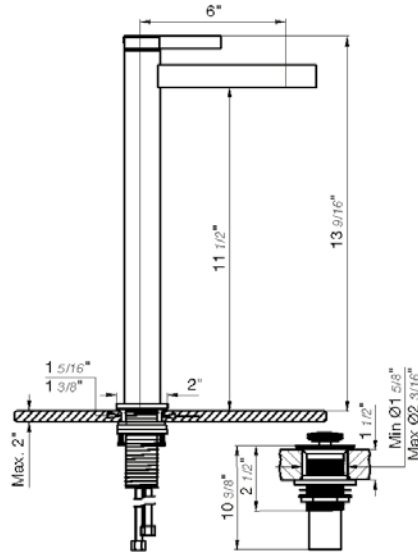

PHOTOGRAPH · DESCRIPTION

DIAGRAM

FINISHES

MODEL

- Polished Chrome FV181.02/J2-PC
- Polished Nickel - PVD FV181.02/J2-PN
- Brushed Nickel - PVD FV181.02/J2-BN
- Polished Gold - PVD FV181.02/J2-PG*
- Brushed Gold - PVD FV181.02/J2-BG*
- Polished Rose Gold - PVD FV181.02/J2-RG*
- Polished Brass - PVD FV181.02/J2-PB*
- Brushed Brass - PVD FV181.02/J2-BB*
- Satin Greystone - PVD FV181.02/J2-SGR*
- Satin Black - PVD FV181.02/J2-BK*
- Flat Black FV181.02/J2-FB*
- **Unlacquered Polished Brass FV181.02/J2-UPB*

Tall vessel height, single handle lavatory set, with push-down pop-up drain assembly (no lift rod)