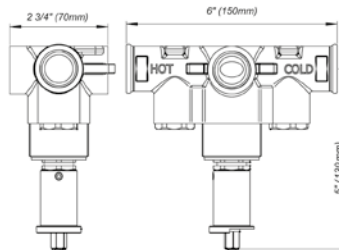

FV217.BASE

3/4" thermostatic wall rough-in valve only 17.5 gpm (gallons per minute) flow rate (@45 psi)

*Non-stock finish – allow 6 to 8 weeks. - **UPB is a living finish and is therefore excluded from finish warranty.