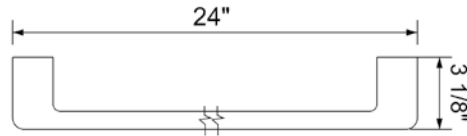

*Non-stock finish – allow 6 to 8 weeks. - **UPB is a living finish and is therefore excluded from finish warranty.

PHOTOGRAPH · DESCRIPTION

DIAGRAM

FINISHES

MODEL

24" towel bar

- Polished Chrome FV164.01/K1-PC
- Polished Nickel - PVD FV164.01/K1-PN
- Brushed Nickel - PVD FV164.01/K1-BN
- Polished Gold - PVD FV164.01/K1-PG*
- Brushed Gold - PVD FV164.01/K1-BG*
- Polished Rose Gold - PVD FV164.01/K1-RG*
- Polished Brass - PVD FV164.01/K1-PB*
- Brushed Brass - PVD FV164.01/K1-BB*
- Satin Greystone - PVD FV164.01/K1-SGR*
- Satin Black - PVD FV164.01/K1-BK*
- Flat Black FV164.01/K1-FB*
- **Unlacquered Polished Brass FV164.01/K1-UPB*