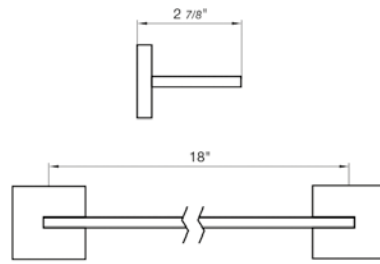

PHOTOGRAPH · DESCRIPTION

DIAGRAM

FINISHES

MODEL

18" towel bar

- Polished Chrome FV164/85-PC
- Polished Nickel - PVD FV164/85-PN
- Brushed Nickel - PVD FV164/85-BN
- Polished Gold - PVD FV164/85-PG*
- Brushed Gold - PVD FV164/85-BG*
- Polished Rose Gold - PVD FV164/85-RG*
- Polished Brass - PVD FV164/85-PB*
- Brushed Brass - PVD FV164/85-BB*
- Satin Greystone - PVD FV164/85-SGR*
- Satin Black - PVD FV164/85-BK*
- Flat Black FV164/85-FB*
- **Unlacquered Polished Brass FV164/85-UPB*