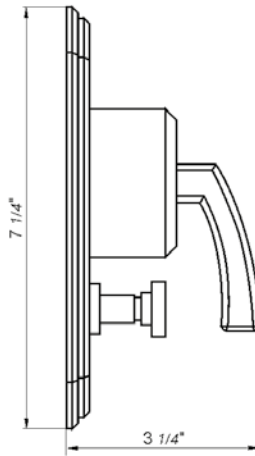

- Polished Chrome FV114/60.0-PC
- Polished Nickel - PVD FV114/60.0-PN
- Brushed Nickel - PVD FV114/60.0-BN
- Polished Gold - PVD FV114/60.0-PG*
- Brushed Gold - PVD FV114/60.0-BG*
- Polished Rose Gold - PVD FV114/60.0-RG*
- Polished Brass - PVD FV114/60.0-PB*
- Brushed Brass - PVD FV114/60.0-BB*
- Satin Greystone - PVD FV114/60.0-SGR*
- Satin Black - PVD FV114/60.0-BK*
- Flat Black FV114/60.0-FB*
- **Unlacquered Polished Brass FV114/60.0-UPB*