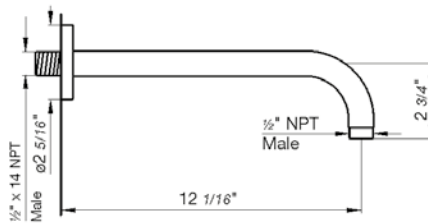

- Polished Chrome FV140/59-PC
- Polished Nickel - PVD FV140/59-PN
- Brushed Nickel - PVD FV140/59-BN
- Polished Gold - PVD FV140/59-PG*
- Brushed Gold - PVD FV140/59-BG*
- Polished Rose Gold - PVD FV140/59-RG*
- Polished Brass - PVD FV140/59-PB*
- Brushed Brass - PVD FV140/59-BB*
- Satin Greystone - PVD FV140/59-SGR*
- Satin Black - PVD FV140/59-BK*
- Flat Black FV140/59-FB*
- **Unlacquered Polished Brass FV140/59-UPB*

Shower arm and escutcheon