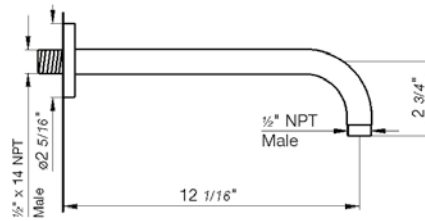

Shower arm and escutcheon

- Polished Chrome FV140/59-PC
- Polished Nickel - PVD FV140/59-PN
- Brushed Nickel - PVD FV140/59-BN
- Polished Gold - PVD FV140/59-PG*
- Brushed Gold - PVD FV140/59-BG*
- Polished Rose Gold - PVD FV140/59-RG*
- Polished Brass - PVD FV140/59-PB*
- Brushed Brass - PVD FV140/59-BB*
- Satin Greystone - PVD FV140/59-SGR*
- Satin Black - PVD FV140/59-BK*
- Flat Black FV140/59-FB*
- **Unlacquered Polished Brass FV140/59-UPB*