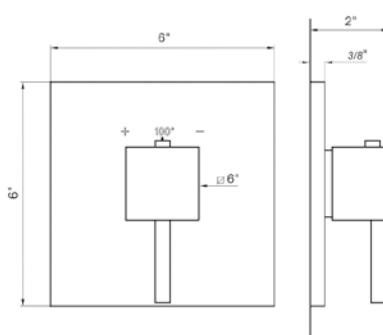

- Polished Chrome FV217/85.0-PC
- Polished Nickel - PVD FV217/85.0-PN
- Brushed Nickel - PVD FV217/85.0-BN
- Polished Gold - PVD FV217/85.0-PG*
- Brushed Gold - PVD FV217/85.0-BG*
- Polished Rose Gold - PVD FV217/85.0-RG*
- Polished Brass - PVD FV217/85.0-PB*
- Brushed Brass - PVD FV217/85.0-BB*
- Satin Greystone - PVD FV217/85.0-SGR*
- Satin Black - PVD FV217/85.0-BK*
- Flat Black FV217/85.0-FB*
- **Unlacquered Polished Brass FV217/85.0-UPB*