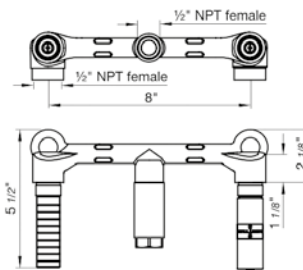

FV203.BASE

*Non-stock finish – allow 6 to 8 weeks. - **UPB is a living finish and is therefore excluded from finish warranty.