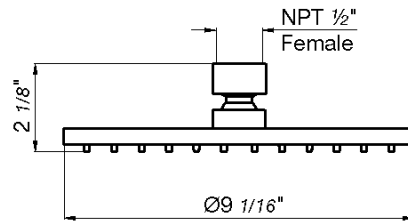

9" rain head Round - Temple. Flow Rate 1.75 GPM @ 60 PSI.

- Polished Chrome FV126.07/87-PC
- Polished Nickel - PVD FV126.07/87-PN
- Brushed Nickel - PVD FV126.07/87-BN
- Polished Gold - PVD FV126.07/87-PG*
- Brushed Gold - PVD FV126.07/87-BG*
- Polished Rose Gold - PVD FV126.07/87-RG*
- Polished Brass - PVD FV126.07/87-PB*
- Brushed Brass - PVD FV126.07/87-BB*
- Satin Greystone - PVD FV126.07/87-SGR*
- Satin Black - PVD FV126.07/87-BK*
- Flat Black FV126.07/87-FB*
- **Unlacquered Polished Brass FV126.07/87-UPB*