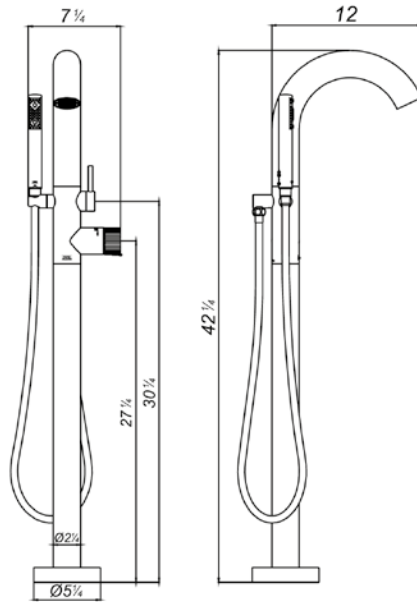

PHOTOGRAPH · DESCRIPTION

DIAGRAM

FINISHES

MODEL

- Polished Chrome FV215/59V.0-PC
- Polished Nickel - PVD FV215/59V.0-PN
- Brushed Nickel - PVD FV215/59V.0-BN
- Polished Gold - PVD FV215/59V.0-PG*
- Brushed Gold - PVD FV215/59V.0-BG*
- Polished Rose Gold - PVD FV215/59V.0-RG*
- Polished Brass - PVD FV215/59V.0-PB*
- Brushed Brass - PVD FV215/59V.0-BB*
- Satin Greystone - PVD FV215/59V.0-SGR*
- Satin Black - PVD FV215/59V.0-BK*
- Flat Black FV215/59V.0-FB*
- **Unlacquered Polished Brass FV215/59V.0-UPB*

Freestanding tub faucet. Trim only. Flow rate through spout 17 GPM @ 60 PSI. Flow rate through handshower 1.75 GPM @ 60 PSI

Note: This set uses the FV215.BASE freestanding rough valve; which is sold separately (see below).