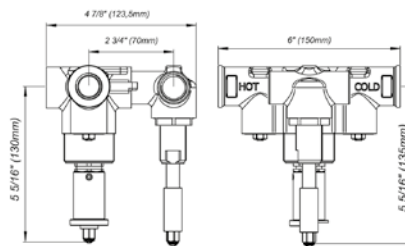

FV227.BASE

5 5/16" (135mm) 5 5/16" (130mm) 1/2" thermostatic rough-in valve only with integral two port non-sharing diverter and shut-off 5.5 gpm (gallons per minute) flow rate (@60 psi)