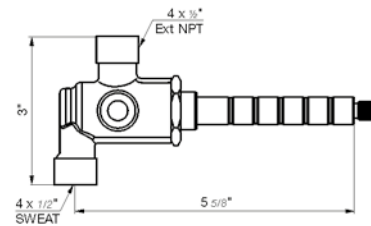

Wall volume control, 3/4" rough valve.

FV680.BASE

Wall diverter valve

3 port diverter valve rough-in (can be converted to a 2 port by changing a washer). To be used with any of our Volume Control Trims (does not have a built-in shutoff)

*Non-stock finish – allow 6 to 8 weeks. - **UPB is a living finish and is therefore excluded from finish warranty.