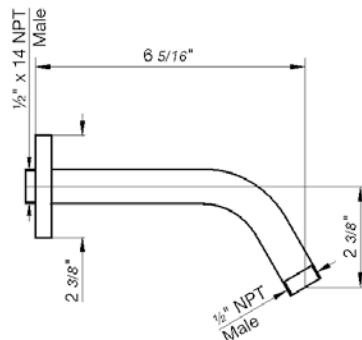

- Polished Chrome FV140/39-PC
- Polished Nickel - PVD FV140/39-PN
- Brushed Nickel - PVD FV140/39-BN
- Polished Gold - PVD FV140/39-PG*
- Brushed Gold - PVD FV140/39-BG*
- Polished Rose Gold - PVD FV140/39-RG*
- Polished Brass - PVD FV140/39-PB*
- Brushed Brass - PVD FV140/39-BB*
- Satin Greystone - PVD FV140/39-SGR*
- Satin Black - PVD FV140/39-BK*
- Flat Black FV140/39-FB*
- **Unlacquered Polished Brass FV140/39-UPB*

Shower arm and escutcheon

*Non-stock finish – allow 6 to 8 weeks. - **UPB is a living finish and is therefore excluded from finish warranty. ***PS works with Polished Nickel as well as Polished Chrome.