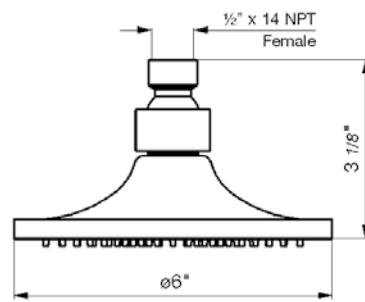

- Polished Chrome FV126/49-PC
- Polished Nickel - PVD FV126/49-PN
- Brushed Nickel - PVD FV126/49-BN
- Polished Gold - PVD FV126/49-PG*
- Brushed Gold - PVD FV126/49-BG*
- Polished Rose Gold - PVD FV126/49-RG*
- Polished Brass - PVD FV126/49-PB*
- Brushed Brass - PVD FV126/49-BB*
- Satin Greystone - PVD FV126/49-SGR*
- Satin Black - PVD FV126/49-BK*
- Flat Black FV126/49-FB*
- **Unlacquered Polished Brass FV126/49-UPB*