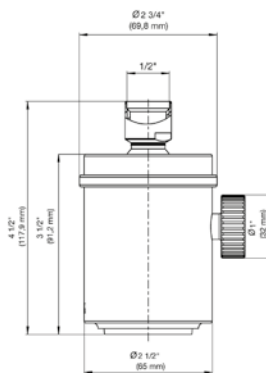

Adjustable multifunction shower head features variable spray with self-cleaning function and massage spray.

- Polished Chrome FV126.09H-PC
- Polished Nickel - PVD FV126.09H-PN
- Brushed Nickel - PVD FV126.09H-BN
- Polished Gold - PVD FV126.09H-PG*
- Brushed Gold - PVD FV126.09H-BG*
- Polished Rose Gold - PVD FV126.09H-RG*
- Polished Brass - PVD FV126.09H-PB*
- Brushed Brass - PVD FV126.09H-BB*
- Satin Greystone - PVD FV126.09H-GR*
- Satin Black - PVD FV126.09H-BK*
- Flat Black FV126.09H-FB*
- **Unlacquered Polished Brass FV126.09H-UPB*

*Non-stock finish – allow 6 to 8 weeks. - **UPB is a living finish and is therefore excluded from finish warranty.