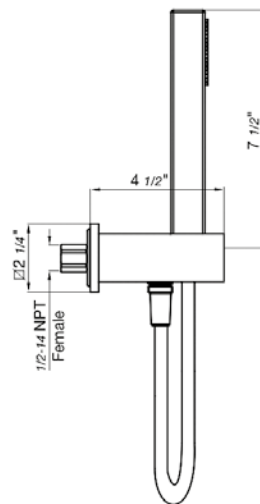

Freestanding rough valve 3/4" NPT FEM

Polished Chrome	FV131/J3-PC
Polished Nickel - PVD	FV131/J3-PN
Brushed Nickel - PVD	FV131/J3-BN
Polished Gold - PVD	FV131/J3-PG*
Brushed Gold - PVD	FV131/J3-BG*
Polished Rose Gold - PVD	FV131/J3-RG*
Polished Brass - PVD	FV131/J3-PB*
Brushed Brass - PVD	FV131/J3-BB*
Satin Greystone - PVD	FV131/J3-SGR*
Satin Black - PVD	FV131/J3-BK*
Flat Black	FV131/J3-FB*
**Unlacquered Polished Brass	FV131/J3-UPB*

Hand shower assembly. All in one swivel holder and water supply, 1/2" NPT Female.

*Non-stock finish – allow 6 to 8 weeks. - **UPB is a living finish and is therefore excluded from finish warranty.