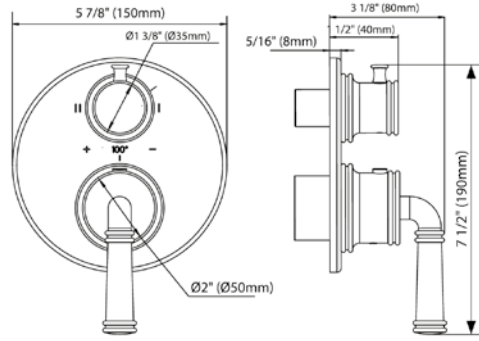

PHOTOGRAPH · DESCRIPTION

DIAGRAM

FINISHES

MODEL