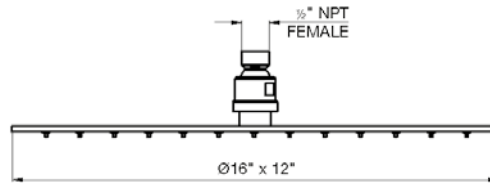

- Polished Stainless FV126.04.2.0-PS
- Brushed Nickel - PVD FV126.04.2.0-BN
- Polished Gold - PVD FV126.04.2.0-PG*
- Brushed Gold - PVD FV126.04.2.0-BG*
- Polished Rose Gold - PVD FV126.04.2.0-RG*
- Polished Brass - PVD FV126.04.2.0-PB*
- Brushed Brass - PVD FV126.04.2.0-BB*
- Satin Greystone - PVD FV126.04.2.0-SGR*
- Satin Black - PVD FV126.04.2.0-BK*
- Flat Black FV126.04.2.0-FB*

16" round stainless steel rain head. Flow Rate 1.75 GPM @ 60 PSI.

- Polished Stainless FV126.08.1.0-PS***

16" x 12" oval stainless steel rain head. Flow Rate 1.75 GPM @ 60 PSI.