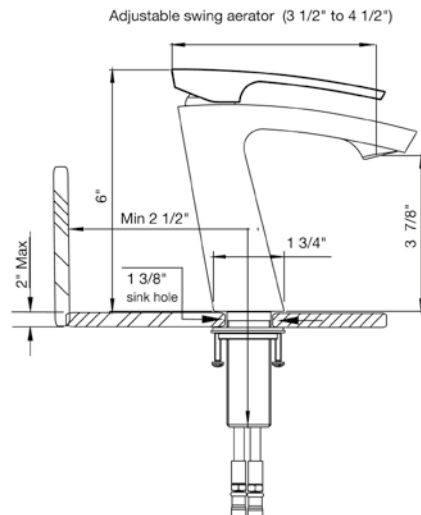

- Polished Chrome FV181/J8-PC
- Polished Nickel - PVD FV181/J8-PN
- Brushed Nickel - PVD FV181/J8-BN
- Polished Gold - PVD FV181/J8-PG*
- Brushed Gold - PVD FV181/J8-BG*
- Polished Rose Gold - PVD FV181/J8-RG*
- Polished Brass - PVD FV181/J8-PB*
- Brushed Brass - PVD FV181/J8-BB*
- Satin Greystone - PVD FV181/J8-SGR*
- Satin Black - PVD FV181/J8-BK*
- Flat Black FV181/J8-FB*
- **Unlacquered Polished Brass FV181/J8-UPB*

Single handle lavatory set with push down pop-up drain assembly (no lift rod).

*Non-stock finish – allow 6 to 8 weeks.

**UPB is a living finish and is therefore excluded from finish warranty.