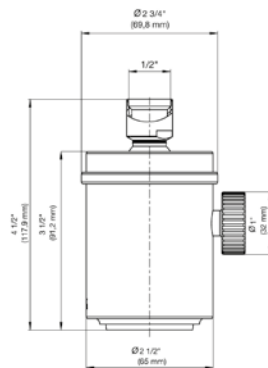

- Polished Chrome FV126.09-PC
- Polished Nickel - PVD FV126.09-PN
- Brushed Nickel - PVD FV126.09-BN
- Polished Gold - PVD FV126.09-PG*
- Brushed Gold - PVD FV126.09-BG*
- Polished Rose Gold - PVD FV126.09-RG*
- Polished Brass - PVD FV126.09-PB*
- Brushed Brass - PVD FV126.09-BB*
- Satin Greystone - PVD FV126.09-SGR*
- Satin Black - PVD FV126.09-BK*
- **Unlacquered Polished Brass FV126.09-UPB*

Adjustable multifunction shower head features variable spray with self-cleaning function and massage spray.

- Polished Chrome FV126.09H-PC
- Polished Nickel - PVD FV126.09H-PN
- Brushed Nickel - PVD FV126.09H-BN
- Polished Gold - PVD FV126.09H-PG*
- Brushed Gold - PVD FV126.09H-BG*
- Polished Rose Gold - PVD FV126.09H-RG*
- Polished Brass - PVD FV126.09H-PB*
- Brushed Brass - PVD FV126.09H-BB*
- Satin Greystone - PVD FV126.09H-SGR*
- Satin Black - PVD FV126.09H-BK*
- Flat Black FV126.09H-FB*
- **Unlacquered Polished Brass FV126.09H-UPB*

*Non-stock finish – allow 6 to 8 weeks. - **UPB is a living finish and is therefore excluded from finish warranty.