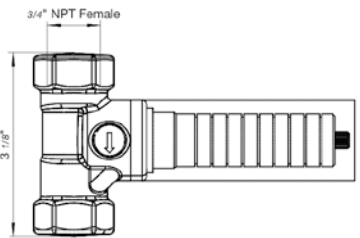

FV480.BASE-19

Wall volume control, 3/4" rough valve.