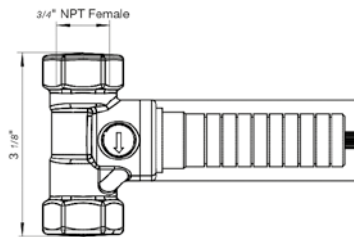

- Polished Chrome FV480V.0-PC
- Polished Nickel - PVD FV480V.0-PN
- Brushed Nickel - PVD FV480V.0-BN
- Polished Gold - PVD FV480V.0-PG*
- Brushed Gold - PVD FV480V.0-BG*
- Polished Rose Gold - PVD FV480V.0-RG*
- Polished Brass - PVD FV480V.0-PB*
- Brushed Brass - PVD FV480V.0-BB*
- Satin Greystone - PVD FV480V.0-SGR*
- Satin Black - PVD FV480V.0-BK*
- Flat Black FV480V.0-FB*
- **Unlacquered Polished Brass FV480V.0-UPB*

Wall volume control. Trim only.

Note: This set uses the FV480.BASE-19 Wall volume control, 3/4" rough valve only or the FV680.BASE 3 port diverter valve rough-in (can be converted to a 2 port by changing a washer).