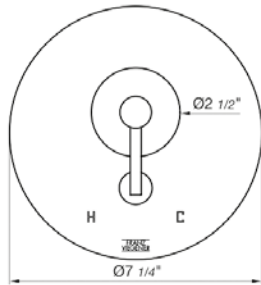

PHOTOGRAPH · DESCRIPTION

DIAGRAM

FINISHES

MODEL

- Polished Chrome FV114/J2L.0-PC
- Polished Nickel - PVD FV114/J2L.0-PN
- Brushed Nickel - PVD FV114/J2L.0-BN
- Polished Gold - PVD FV114/J2L.0-PG*
- Brushed Gold - PVD FV114/J2L.0-BG*
- Polished Rose Gold - PVD FV114/J2L.0-RG*
- Polished Brass - PVD FV114/J2L.0-PB*
- Brushed Brass - PVD FV114/J2L.0-BB*
- Satin Greystone - PVD FV114/J2L.0-SGR*
- Satin Black - PVD FV114/J2L.0-BK*
- Flat Black FV114/J2L.0-FB*
- **Unlacquered Polished Brass FV114/J2L.0-UPB*

Pressure balance valve with diverter - trim only

Note: This set uses the FV114C.BASE Pressure balance valve with diverter - 1/2" rough valve only (see below).