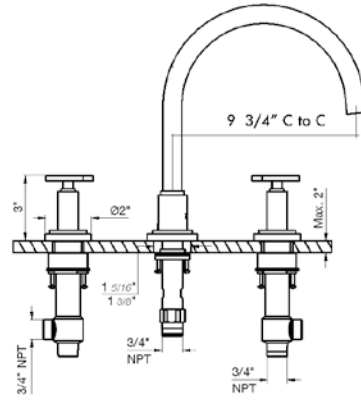

PHOTOGRAPH · DESCRIPTION

DIAGRAM

FINISHES

MODEL

Deck mounted Roman bath faucet 3/4" valves

Note: See widespread faucet note regarding handle finishes.

- Polished Chrome FV210/J1-PC
- Polished Nickel - PVD FV210/J1-PN
- Brushed Nickel - PVD FV210/J1-BN
- Polished Gold - PVD FV210/J1-PG*
- Brushed Gold - PVD FV210/J1-BG*
- Polished Rose Gold - PVD FV210/J1-RG*
- Polished Brass - PVD FV210/J1-PB*
- Brushed Brass - PVD FV210/J1-BB*
- Satin Greystone - PVD FV210/J1-SGR*
- Satin Black - PVD FV210/J1-BK*
- Flat Black FV210/J1-FB*
- **Unlacquered Polished Brass FV210/J1-UPB*