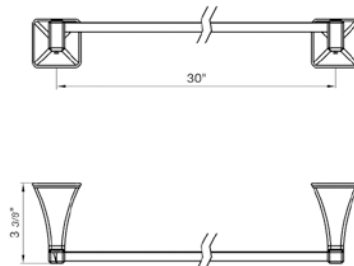

- Polished Chrome FV164.02/60-PC
- Polished Nickel - PVD FV164.02/60-PN
- Brushed Nickel - PVD FV164.02/60-BN
- Polished Gold - PVD FV164.02/60-PG*
- Brushed Gold - PVD FV164.02/60-BG*
- Polished Rose Gold - PVD FV164.02/60-RG*
- Polished Brass - PVD FV164.02/60-PB*
- Brushed Brass - PVD FV164.02/60-BB*
- Satin Greystone - PVD FV164.02/60-SGR*
- Satin Black - PVD FV164.02/60-BK*
- Flat Black FV164.02/60-FB*
- **Unlacquered Polished Brass FV164.02/60-UPB*

*Non-stock finish – allow 6 to 8 weeks. - **UPB is a living finish and is therefore excluded from finish warranty.