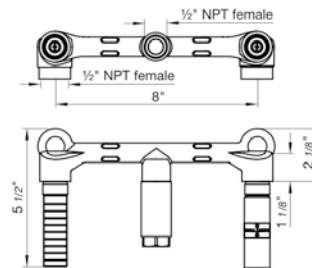

FV203.BASE

Rough valve for wall lavatory. 1/2" Fem NPT connection

*Non-stock finish – allow 6 to 8 weeks. - **UPB is a living finish and is therefore excluded from finish warranty.