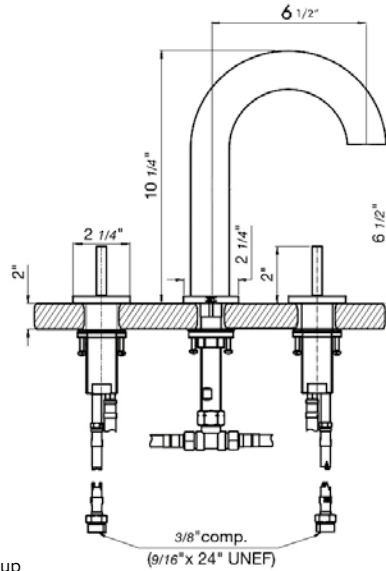

Toilet paper holder

*Non-stock finish – allow 6 to 8 weeks. - **UPB is a living finish and is therefore excluded from finish warranty.

EDGE | LINE J3D

PHOTOGRAPH · DESCRIPTION

DIAGRAM

FINISHES

MODEL

- Polished Chrome FV207/J3D-PC
- Polished Nickel - PVD FV207/J3D-PN
- Brushed Nickel - PVD FV207/J3D-BN
- Polished Gold - PVD FV207/J3D-PG*
- Brushed Gold - PVD FV207/J3D-BG*
- Polished Rose Gold - PVD FV207/J3D-RG*
- Polished Brass - PVD FV207/J3D-PB*
- Brushed Brass - PVD FV207/J3D-BB*
- Satin Greystone - PVD FV207/J3D-SGR*
- Satin Black - PVD FV207/J3D-BK*
- Flat Black FV207/J3D-FB*
- **Unlacquered Polished Brass FV207/J3D-UPB*