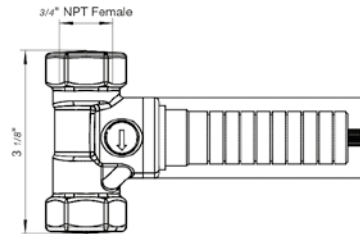

FV480.BASE-19

Wall volume control, 3/4" rough valve.