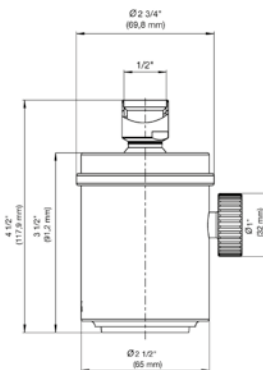

- Polished Chrome FV126.09H-PC
- Polished Nickel - PVD FV126.09H-PN
- Brushed Nickel - PVD FV126.09H-BN
- Polished Gold - PVD FV126.09H-PG*
- Brushed Gold - PVD FV126.09H-BG*
- Polished Rose Gold - PVD FV126.09H-RG*
- Polished Brass - PVD FV126.09H-PB*
- Brushed Brass - PVD FV126.09H-BB*
- Satin Greystone - PVD FV126.09H-SGR*
- Satin Black - PVD FV126.09H-BK*
- Flat Black FV126.09H-FB*
- **Unlacquered Polished Brass FV126.09H-UPB*