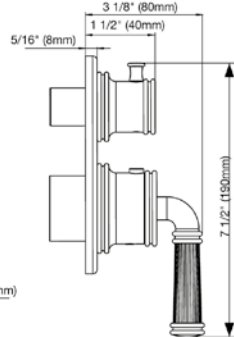

- Polished Chrome FV247/K3H.0-PC
- Polished Nickel - PVD FV247/K3H.0-PN
- Brushed Nickel - PVD FV247/K3H.0-BN
- Polished Gold - PVD FV247/K3H.0-PG*
- Brushed Gold - PVD FV247/K3H.0-BG*
- Polished Rose Gold - PVD FV247/K3H.0-RG*
- Polished Brass - PVD FV247/K3H.0-PB*
- Brushed Brass - PVD FV247/K3H.0-BB*
- Satin Greystone - PVD FV247/K3H.0-SGR*
- Satin Black - PVD FV247/K3H.0-BK*
- Flat Black FV247/K3H.0-FB*
- **Unlacquered Polished Brass FV247/K3H.0-UPB*

Thermostatic wall valve - trim only

Note: This set uses the FV247.BASE 1/2" thermostatic wall valve