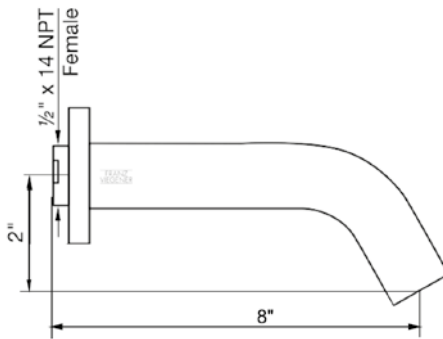

Tub wall spout 1/2" Fem NPT connection

- Polished Chrome FV103L/59.17.0-PC
- Polished Nickel - PVD FV103L/59.17.0-PN
- Brushed Nickel - PVD FV103L/59.17.0-BN
- Polished Gold - PVD FV103L/59.17.0-PG*
- Brushed Gold - PVD FV103L/59.17.0-BG*
- Polished Rose Gold - PVD FV103L/59.17.0-RG*
- Polished Brass - PVD FV103L/59.17.0-PB*
- Brushed Brass - PVD FV103L/59.17.0-BB*
- Satin Greystone - PVD FV103L/59.17.0-SGR*
- Satin Black - PVD FV103L/59.17.0-BK*
- Flat Black FV103L/59.17.0-FB*
- **Unlacquered Polished Brass FV103L/59.17.0-UPB*