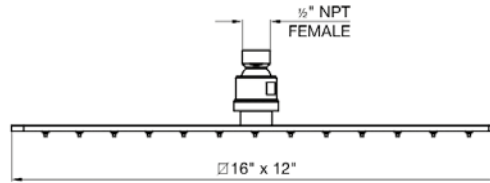

- Polished Stainless FV126.05.2.0-PS***
- Brushed Nickel - PVD FV126.05.2.0-BN
- Polished Gold - PVD FV126.05.2.0-PG*
- Brushed Gold - PVD FV126.05.2.0-BG*
- Polished Rose Gold - PVD FV126.05.2.0-RG*
- Polished Brass - PVD FV126.05.2.0-PB*
- Brushed Brass - PVD FV126.05.2.0-BB*
- Satin Greystone - PVD FV126.05.2.0-SGR*
- Satin Black - PVD FV126.05.2.0-BK*
- Flat Black FV126.05.2.0-FB*

16" square stainless steel rain head. Flow Rate 1.75 GPM @ 60 PSI.