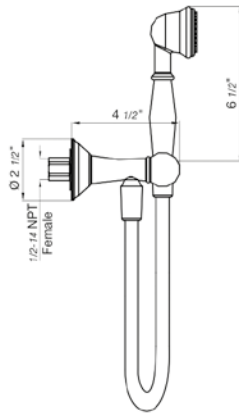

Pressure balance valve less diverter - 1/2" rough valve only. Flow rate 7 GPM @ 50 PSI.

- Polished Chrome FV131/58-PC
- Polished Nickel - PVD FV131/58-PN
- Brushed Nickel - PVD FV131/58-BN
- Polished Gold - PVD FV131/58-PG*
- Brushed Gold - PVD FV131/58-BG*
- Polished Rose Gold - PVD FV131/58-RG*
- Polished Brass - PVD FV131/58-PB*
- Brushed Brass - PVD FV131/58-BB*
- Satin Greystone - PVD FV131/58-SGR*
- Satin Black - PVD FV131/58-BK*
- Flat Black FV131/58-FB*
- **Unlacquered Polished Brass FV131/58-UPB*