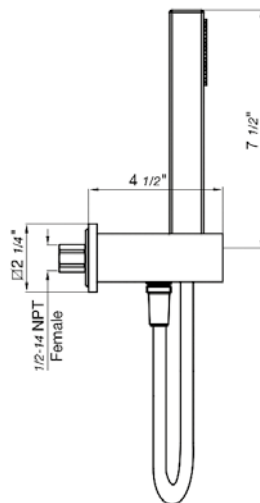

- Polished Chrome FV131/J3-PC
- Polished Nickel - PVD FV131/J3-PN
- Brushed Nickel - PVD FV131/J3-BN
- Polished Gold - PVD FV131/J3-PG*
- Brushed Gold - PVD FV131/J3-BG*
- Polished Rose Gold - PVD FV131/J3-RG*
- Polished Brass - PVD FV131/J3-PB*
- Brushed Brass - PVD FV131/J3-BB*
- Satin Greystone - PVD FV131/J3-SGR*
- Satin Black - PVD FV131/J3-BK*
- Flat Black FV131/J3-FB*
- **Unlacquered Polished Brass FV131/J3-UPB*

Hand shower assembly. All in one swivel holder and water supply, 1/2" NPT Female.

*Non-stock finish – allow 6 to 8 weeks. - **UPB is a living finish and is therefore excluded from finish warranty.