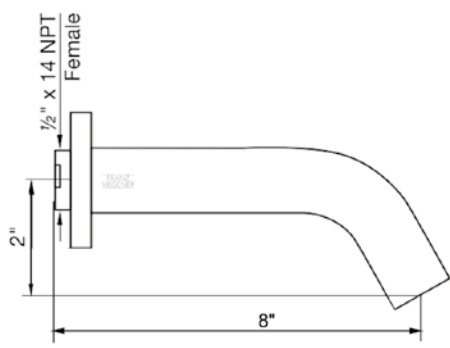

- Polished Chrome FV103L/59.17.0-PC
- Polished Nickel - PVD FV103L/59.17.0-PN
- Brushed Nickel - PVD FV103L/59.17.0-BN
- Polished Gold - PVD FV103L/59.17.0-PG*
- Brushed Gold - PVD FV103L/59.17.0-BG*
- Polished Rose Gold - PVD FV103L/59.17.0-RG*
- Polished Brass - PVD FV103L/59.17.0-PB*
- Brushed Brass - PVD FV103L/59.17.0-BB*
- Satin Greystone - PVD FV103L/59.17.0-SGR*
- Satin Black - PVD FV103L/59.17.0-BK*
- Flat Black FV103L/59.17.0-FB*
- **Unlacquered Polished Brass FV103L/59.17.0-UPB*

*Non-stock finish – allow 6 to 8 weeks. - **UPB is a living finish and is therefore excluded from finish warranty.