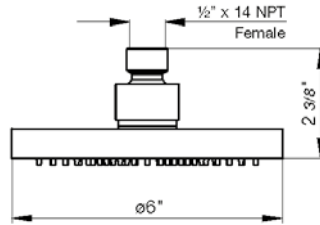

6" showerhead. Flow Rate 1.75 GPM @ 60 PSI.

- Polished Chrome FV126/59-PC
- Polished Nickel - PVD FV126/59-PN
- Brushed Nickel - PVD FV126/59-BN
- Polished Gold - PVD FV126/59-PG*
- Brushed Gold - PVD FV126/59-BG*
- Polished Rose Gold - PVD FV126/59-RG*
- Polished Brass - PVD FV126/59-PB*
- Brushed Brass - PVD FV126/59-BB*
- Satin Greystone - PVD FV126/59-SGR*
- Satin Black - PVD FV126/59-BK*
- Flat Black FV126/59-FB*
- **Unlacquered Polished Brass FV126/59-UPB*