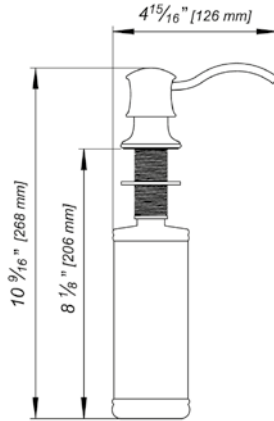

PHOTOGRAPH · DESCRIPTION

DIAGRAM

FINISHES

MODEL

- Polished Chrome FV457/K3-PC
- Polished Nickel - PVD FV457/K3-PN
- Brushed Nickel - PVD FV457/K3-BN
- Polished Gold - PVD FV457/K3-PG*
- Brushed Gold - PVD FV457/K3-BG*
- Polished Rose Gold - PVD FV457/K3-RG*
- Polished Brass - PVD FV457/K3-PB*
- Brushed Brass - PVD FV457/K3-BB*
- Satin Greystone - PVD FV457/K3-SGR*
- Satin Black - PVD FV457/K3-BK*
- Flat Black FV457/K3-FB*
- **Unlacquered Polished Brass FV457/K3-UPB*

Soap dispenser

For more information, visit our website
www.franzviegener.com

- Polished Chrome FV477/K3-PC
- Polished Nickel - PVD FV477/K3-PN
- Brushed Nickel - PVD FV477/K3-BN
- Polished Gold - PVD FV477/K3-PG*
- Brushed Gold - PVD FV477/K3-BG*
- Polished Rose Gold - PVD FV477/K3-RG*
- Polished Brass - PVD FV477/K3-PB*
- Brushed Brass - PVD FV477/K3-BB*
- Satin Greystone - PVD FV477/K3-SGR*
- Satin Black - PVD FV477/K3-BK*
- Flat Black FV477/K3-FB*
- **Unlacquered Polished Brass FV477/K3-UPB*

Air Gap

For more information, visit our website
www.franzviegener.com

- Polished Chrome FV467/K3-PC
- Polished Nickel - PVD FV467/K3-PN
- Brushed Nickel - PVD FV467/K3-BN
- Polished Gold - PVD FV467/K3-PG*
- Brushed Gold - PVD FV477/K3-BG*
- Polished Rose Gold - PVD FV467/K3-RG*
- Polished Brass - PVD FV467/K3-PB*
- Brushed Brass - PVD FV467/K3-BB*
- Satin Greystone - PVD FV467/K3-SGR*
- Satin Black - PVD FV467/K3-BK*
- Flat Black FV467/K3-FB*
- **Unlacquered Polished Brass FV467/K3-UPB*

*Non-stock finish – allow 6 to 8 weeks. - **UPB is a living finish and is therefore excluded from finish warranty.