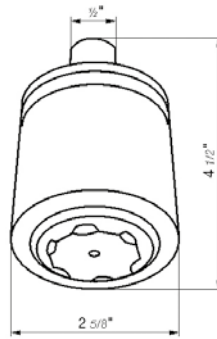

- Polished Chrome FV103/J2.17.0-PC
- Polished Nickel - PVD FV103/J2.17.0-PN
- Brushed Nickel - PVD FV103/J2.17.0-BN
- Polished Gold - PVD FV103/J2.17.0-PG*
- Brushed Gold - PVD FV103/J2.17.0-BG*
- Polished Rose Gold - PVD FV103/J2.17.0-RG*
- Polished Brass - PVD FV103/J2.17.0-PB*
- Brushed Brass - PVD FV103/J2.17.0-BB*
- Satin Greystone - PVD FV103/J2.17.0-SGR*
- Satin Black - PVD FV103/J2.17.0-BK*
- Flat Black FV103/J2.17.0-FB*
- **Unlacquered Polished Brass FV103/J2.17.0-UPB*

Tub wall spout 1/2" Fem NPT connection.