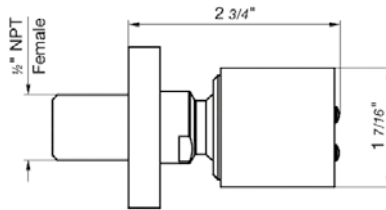

- Polished Chrome FV138.03-PC
- Polished Nickel - PVD FV138.03-PN
- Brushed Nickel - PVD FV138.03-BN
- Polished Gold - PVD FV138.03-PG*
- Brushed Gold - PVD FV138.03-BG*
- Polished Rose Gold - PVD FV138.03-RG*
- Polished Brass - PVD FV138.03-PB*
- Brushed Brass - PVD FV138.03-BB*
- Satin Greystone - PVD FV138.03-SGR*
- Satin Black - PVD FV138.03-BK*
- Flat Black FV138.03-FB*
- **Unlacquered Polished Brass FV138.03-UPB*

Body spray-contemporary square. Three pulsating mini-jets.