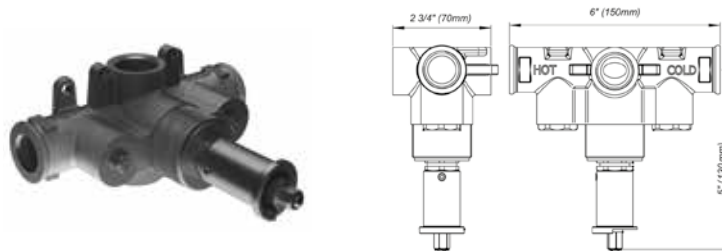

FV217.BASE

3/4" thermostatic wall rough-in valve only 17.5 gpm (gallons per minute) flow rate (@45 psi)

*Non-stock finish – allow 6 to 8 weeks. - **UPB is a living finish and is therefore excluded from finish warranty.