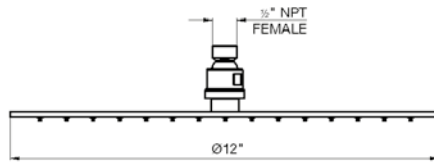

PHOTOGRAPH · DESCRIPTION

DIAGRAM

FINISHES

MODEL