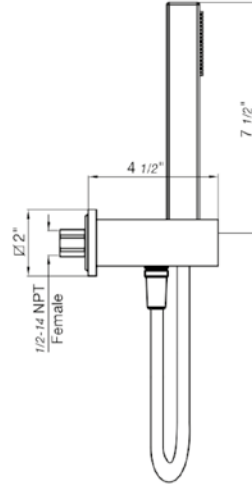

PHOTOGRAPH · DESCRIPTION

DIAGRAM

FINISHES

MODEL

- Polished Chrome FV131/J4-PC
- Polished Nickel - PVD FV131/J4-PN
- Brushed Nickel - PVD FV131/J4-BN
- Polished Gold - PVD FV131/J4-PG*
- Brushed Gold - PVD FV131/J4-BG*
- Polished Rose Gold - PVD FV131/J4-RG*
- Polished Brass - PVD FV131/J4-PB*
- Brushed Brass - PVD FV131/J4-BB*
- Satin Greystone - PVD FV131/J4-SGR*
- Satin Black - PVD FV131/J4-BK*
- Flat Black FV131/J4-FB*
- **Unlacquered Polished Brass FV131/J4-UPB*