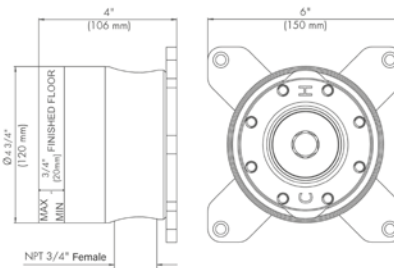

FV215.BASE

Freestanding rough valve 3/4" NPT FEM