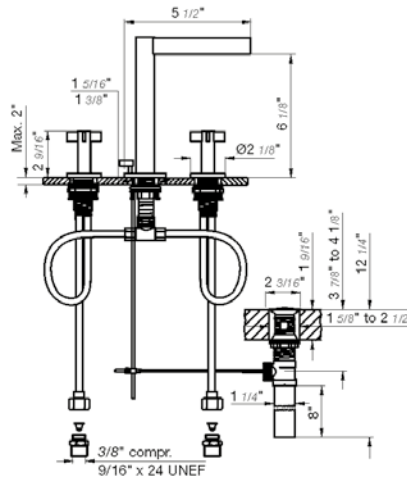

PHOTOGRAPH · DESCRIPTION

DIAGRAM

FINISHES

MODEL

Widespread lavatory faucet with pop-up drain assembly

- Polished Chrome FV201/J2-PC
- Polished Nickel - PVD FV201/J2-PN
- Brushed Nickel - PVD FV201/J2-BN
- Polished Gold - PVD FV201/J2-PG*
- Brushed Gold - PVD FV201/J2-BG*
- Polished Rose Gold - PVD FV201/J2-RG*
- Polished Brass - PVD FV201/J2-PB*
- Brushed Brass - PVD FV201/J2-BB*
- Satin Greystone - PVD FV201/J2-SGR*
- Satin Black - PVD FV201/J2-BK*
- Flat Black FV201/J2-FB*
- **Unlacquered Polished Brass FV201/J2-UPB*