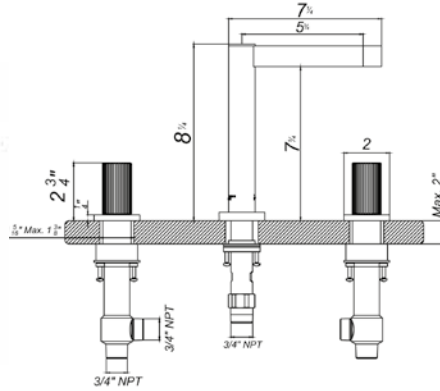

PHOTOGRAPH · DESCRIPTION

DIAGRAM

FINISHES

MODEL