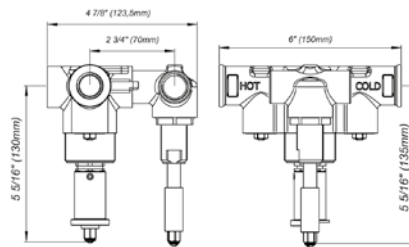

- Polished Chrome FV227.0-PC
- Polished Nickel - PVD FV227.0-PN
- Brushed Nickel - PVD FV227.0-BN
- Polished Gold - PVD FV227.0-PG*
- Brushed Gold - PVD FV227.0-BG*
- Polished Rose Gold - PVD FV227.0-RG*
- Polished Brass - PVD FV227.0-PB*
- Brushed Brass - PVD FV227.0-BB*
- Satin Greystone - PVD FV227.0-SGR*
- Satin Black - PVD FV227.0-BK*
- Flat Black FV227.0-FB*
- **Unlacquered Polished Brass FV227.0-UPB*

Universal square thermostatic wall valve - trim only

Note: This set uses the FV227.BASE 1/2" thermostatic wall valve.

FV227.BASE

5 5/16" (135mm) 5 5/16" (130mm) 1/2" thermostatic rough-in valve only with integral two port non-sharing diverter and shut-off 5.5 gpm (gallons per minute) flow rate (@60 psi)