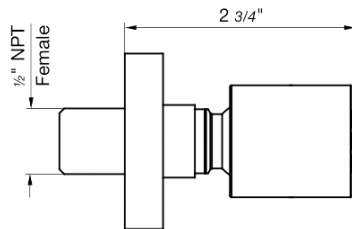

- Polished Chrome FV138.01-PC
- Polished Nickel - PVD FV138.01-PN
- Brushed Nickel - PVD FV138.01-BN
- Polished Gold - PVD FV138.01-PG*
- Brushed Gold - PVD FV138.01-BG*
- Polished Rose Gold - PVD FV138.01-RG*
- Polished Brass - PVD FV138.01-PB*
- Brushed Brass - PVD FV138.01-BB*
- Satin Greystone - PVD FV138.01-SGR*
- Satin Black - PVD FV138.01-BK*
- Flat Black FV138.01-FB*
- **Unlacquered Polished Brass FV138.01-UPB*

Body spray-contemporary round. Three pulsating mini-jets

*Non-stock finish – allow 6 to 8 weeks. - **UPB is a living finish and is therefore excluded from finish warranty.