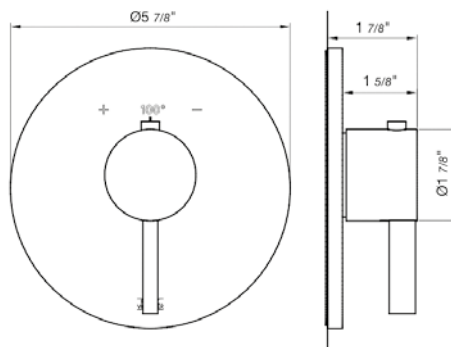

- Polished Chrome FV217/J2.0-PC
- Polished Nickel - PVD FV217/J2.0-PN
- Brushed Nickel - PVD FV217/J2.0-BN
- Polished Gold - PVD FV217/J2.0-PG*
- Brushed Gold - PVD FV217/J2.0-BG*
- Polished Rose Gold - PVD FV217/J2.0-RG*
- Polished Brass - PVD FV217/J2.0-PB*
- Brushed Brass - PVD FV217/J2.0-BB*
- Satin Greystone - PVD FV217/J2.0-SGR*
- Satin Black - PVD FV217/J2.0-BK*
- Flat Black FV217/J2.0-FB*
- **Unlacquered Polished Brass FV217/J2.0-UPB*