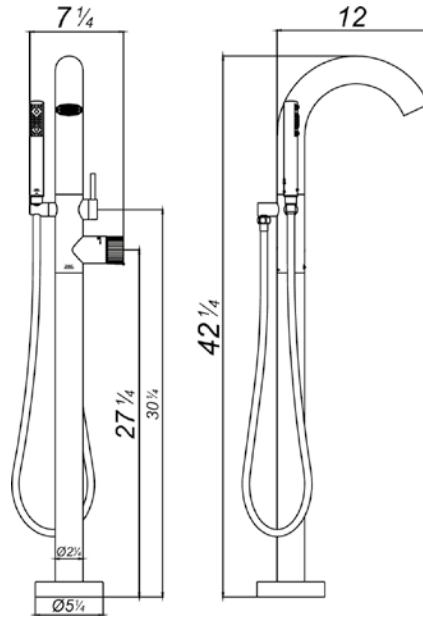

PHOTOGRAPH · DESCRIPTION

DIAGRAM

FINISHES

MODEL

- Polished Chrome FV215/59V.0-PC
- Polished Nickel - PVD FV215/59V.0-PN
- Brushed Nickel - PVD FV215/59V.0-BN
- Polished Gold - PVD FV215/59V.0-PG*
- Brushed Gold - PVD FV215/59V.0-BG*
- Polished Rose Gold - PVD FV215/59V.0-RG*
- Polished Brass - PVD FV215/59V.0-PB*
- Brushed Brass - PVD FV215/59V.0-BB*
- Satin Greystone - PVD FV215/59V.0-SGR*
- Satin Black - PVD FV215/59V.0-BK*
- Flat Black FV215/59V.0-FB*
- **Unlacquered Polished Brass FV215/59V.0-UPB*

Freestanding tub faucet. Trim only. Flow rate through spout 17 GPM @ 60 PSI. Flow rate through handshower 1.75 GPM @ 60 PSI

Note: This set uses the FV215.BASE freestanding rough valve; which is sold separately (see below).