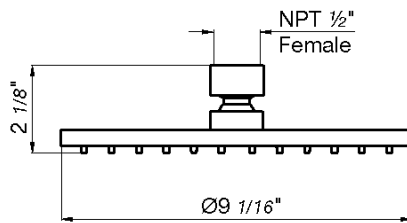

9" rain head Round - Temple. Flow Rate 1.75 GPM @ 60 PSI.

- Polished Chrome FV126.07/87-PC
- Polished Nickel - PVD FV126.07/87-PN
- Brushed Nickel - PVD FV126.07/87-BN
- Polished Gold - PVD FV126.07/87-PG*
- Brushed Gold - PVD FV126.07/87-BG*
- Polished Rose Gold - PVD FV126.07/87-RG*
- Polished Brass - PVD FV126.07/87-PB*
- Brushed Brass - PVD FV126.07/87-BB*
- Satin Greystone - PVD FV126.07/87-SGR*
- Satin Black - PVD FV126.07/87-BK*
- Flat Black FV126.07/87-FB*
- **Unlacquered Polished Brass FV126.07/87-UPB*