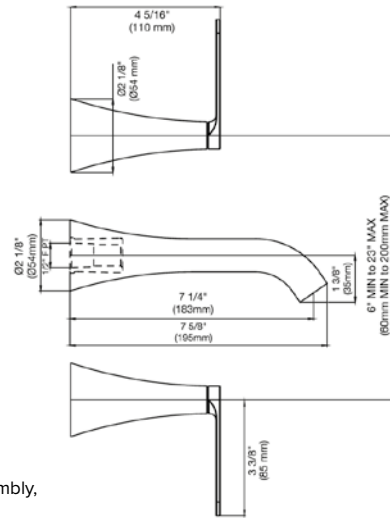

- Polished Chrome FV203/K4L.0-PC
- Polished Nickel - PVD FV203/K4L.0-PN
- Brushed Nickel - PVD FV203/K4L.0-BN
- Polished Gold - PVD FV203/K4L.0-PG*
- Brushed Gold - PVD FV203/K4L.0-BG*
- Polished Rose Gold - PVD FV203/K4L.0-RG*
- Polished Brass - PVD FV203/K4L.0-PB*
- Brushed Brass - PVD FV203/K4L.0-BB*
- Satin Greystone - PVD FV203/K4L.0-SGR*
- Satin Black - PVD FV203/K4L.0-BK*
- Flat Black FV203/K4L.0-FB*
- **Unlacquered Polished Brass FV203/K4L.0-UPB*

Wall-mounted lavatory faucet, less drain assembly, trim only.

Note: This set uses the FV203.BASE rough valve for wall lavatory. 1/2" Fem NPT connection. (optional drain assembly available)