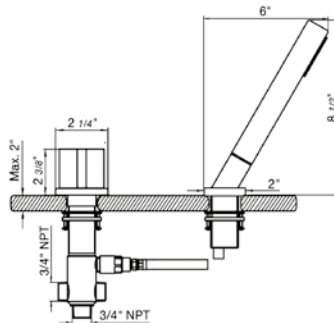

- Polished Chrome FV133/J3.0-PC
- Polished Nickel - PVD FV133/J3.0-PN
- Brushed Nickel - PVD FV133/J3.0-BN
- Polished Gold - PVD FV133/J3.0-PG*
- Brushed Gold - PVD FV133/J3.0-BG*
- Polished Rose Gold - PVD FV133/J3.0-RG*
- Polished Brass - PVD FV133/J3.0-PB*
- Brushed Brass - PVD FV133/J3.0-BB*
- Satin Greystone - PVD FV133/J3.0-SGR*
- Satin Black - PVD FV133/J3.0-BK*
- Flat Black FV133/J3.0-FB*
- **Unlacquered Polished Brass FV133/J3.0-UPB*

*Non-stock finish – allow 6 to 8 weeks. - **UPB is a living finish and is therefore excluded from finish warranty.