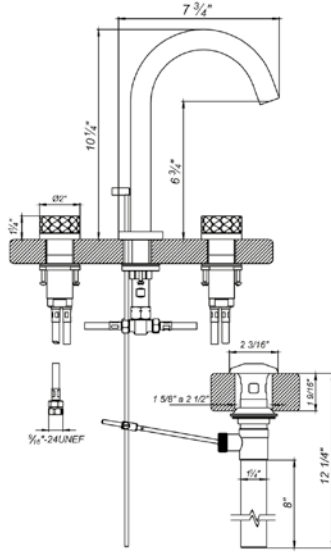

Toilet paper holder

*Non-stock finish – allow 6 to 8 weeks. - **UPB is a living finish and is therefore excluded from finish warranty.

NEREA DIAMOND | LINE 59D

PHOTOGRAPH · DESCRIPTION

DIAGRAM

FINISHES

MODEL