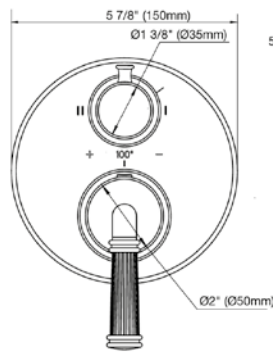

PHOTOGRAPH · DESCRIPTION

DIAGRAM

FINISHES

MODEL

- Polished Chrome FV227/K3H.0-PC
- Polished Nickel - PVD FV227/K3H.0-PN
- Brushed Nickel - PVD FV227/K3H.0-BN
- Polished Gold - PVD FV227/K3H.0-PG*
- Brushed Gold - PVD FV227/K3H.0-BG*
- Polished Rose Gold - PVD FV227/K3H.0-RG*
- Polished Brass - PVD FV227/K3H.0-PB*
- Brushed Brass - PVD FV227/K3H.0-BB*
- Satin Greystone - PVD FV227/K3H.0-SGR*
- Satin Black - PVD FV227/K3H.0-BK*
- Flat Black FV227/K3H.0-FB*
- **Unlacquered Polished Brass FV227/K3H.0-UPB*

Thermostatic wall valve - trim only

Note: This set uses the FV227.BASE 1/2" thermostatic wall valve