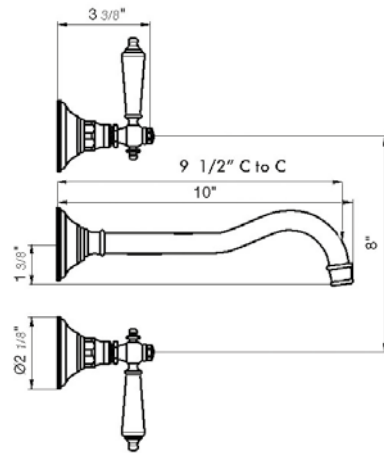

- Polished Chrome FV203/58W.0-PC
- Polished Nickel - PVD FV203/58W.0-PN
- Brushed Nickel - PVD FV203/58W.0-BN
- Polished Gold - PVD FV203/58W.0-PG*
- Brushed Gold - PVD FV203/58W.0-BG*
- Polished Rose Gold - PVD FV203/58W.0-RG*
- Polished Brass - PVD FV203/58W.0-PB*
- Brushed Brass - PVD FV203/58W.0-BB*
- Satin Greystone - PVD FV203/58W.0-SGR*
- Satin Black - PVD FV203/58W.0-BK*
- Flat Black FV203/58W.0-FB*
- **Unlacquered Polished Brass FV203/58W.0-UPB*

Wall-mounted lavatory faucet, less drain assembly, trim only

Note: This set uses the FV203.BASE rough valve for wall lavatory. 1/2" Fem NPT connection