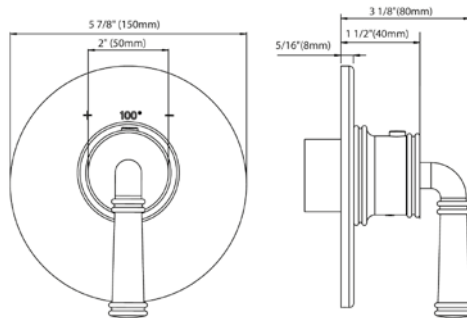

- Polished Chrome FV217/K3.0-PC
- Polished Nickel - PVD FV217/K3.0-PN
- Brushed Nickel - PVD FV217/K3.0-BN
- Polished Gold - PVD FV217/K3.0-PG*
- Brushed Gold - PVD FV217/K3.0-BG*
- Polished Rose Gold - PVD FV217/K3.0-RG*
- Polished Brass - PVD FV217/K3.0-PB*
- Brushed Brass - PVD FV217/K3.0-BB*
- Satin Greystone - PVD FV217/K3.0-SGR*
- Satin Black - PVD FV217/K3.0-BK*
- Flat Black FV217/K3.0-FB*
- **Unlacquered Polished Brass FV217/K3.0-UPB*