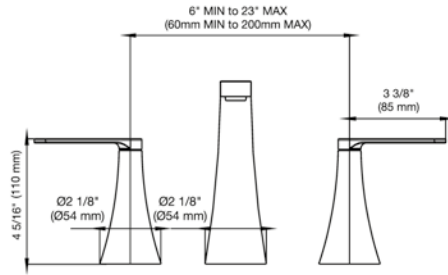

PHOTOGRAPH · DESCRIPTION

DIAGRAM

FINISHES

MODEL

- Polished Chrome FV207/K4L-PC
- Polished Nickel - PVD FV207/K4L-PN
- Brushed Nickel - PVD FV207/K4L-BN
- Polished Gold - PVD FV207/K4L-PG*
- Brushed Gold - PVD FV207/K4L-BG*
- Polished Rose Gold - PVD FV207/K4L-RG*
- Polished Brass - PVD FV207/K4L-PB*
- Brushed Brass - PVD FV207/K4L-BB*
- Satin Greystone - PVD FV207/K4L-SGR*
- Satin Black - PVD FV207/K4L-BK*
- Flat Black FV207/K4L-FB*
- **Unlacquered Polished Brass FV207/K4L-UPB*

Widespread lavatory faucet with pop-up drain assembly.