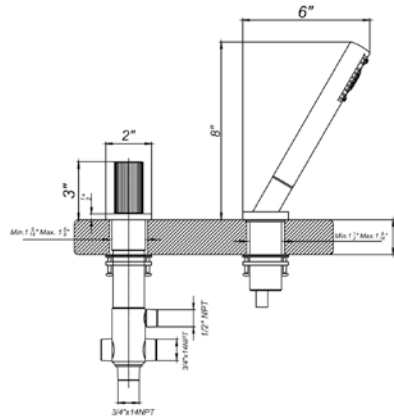

- Polished Chrome FV210/J2V-PC
- Polished Nickel - PVD FV210/J2V-PN
- Brushed Nickel - PVD FV210/J2V-BN
- Polished Gold - PVD FV210/J2V-PG*
- Brushed Gold - PVD FV210/J2V-BG*
- Polished Rose Gold - PVD FV210/J2V-RG*
- Polished Brass - PVD FV210/J2V-PB*
- Brushed Brass - PVD FV210/J2V-BB*
- Satin Greystone - PVD FV210/J2V-SGR*
- Satin Black - PVD FV210/J2V-BK*
- Flat Black FV210/J2V-FB*
- **Unlacquered Polished Brass FV210/J2V-UPB*

- Polished Chrome FV133/J2V.0-PC
- Polished Nickel - PVD FV133/J2V.0-PN
- Brushed Nickel - PVD FV133/J2V.0-BN
- Polished Gold - PVD FV133/J2V.0-PG*
- Brushed Gold - PVD FV133/J2V.0-BG*
- Polished Rose Gold - PVD FV133/J2V.0-RG*
- Polished Brass - PVD FV133/J2V.0-PB*
- Brushed Brass - PVD FV133/J2V.0-BB*
- Satin Greystone - PVD FV133/J2V.0-SGR*
- Satin Black - PVD FV133/J2V.0-BK*
- Flat Black FV133/J2V.0-FB*
- **Unlacquered Polished Brass FV133/J2V.0-UPB*

*Non-stock finish – allow 6 to 8 weeks. - **UPB is a living finish and is therefore excluded from finish warranty.