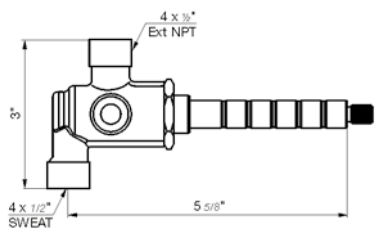

FV680.BASE

Wall diverter valve

3 port diverter valve rough-in (can be converted to a 2 port by changing a washer). To be used with any of our Volume Control Trims (does not have a built-in shutoff)

*Non-stock finish – allow 6 to 8 weeks. - **UPB is a living finish and is therefore excluded from finish warranty.