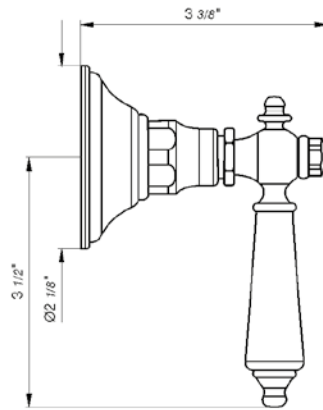

PHOTOGRAPH · DESCRIPTION

DIAGRAM

FINISHES

MODEL

- Polished Chrome FV480/58W.0-PC
- Polished Nickel - PVD FV480/58W.0-PN
- Brushed Nickel - PVD FV480/58W.0-BN
- Polished Gold - PVD FV480/58W.0-PG*
- Brushed Gold - PVD FV480/58W.0-BG*
- Polished Rose Gold - PVD FV480/58W.0-RG*
- Polished Brass - PVD FV480/58W.0-PB*
- Brushed Brass - PVD FV480/58W.0-BB*
- Satin Greystone - PVD FV480/58W.0-SGR*
- Satin Black - PVD FV480/58W.0-BK*
- Flat Black FV480/58W.0-FB*
- **Unlacquered Polished Brass FV480/58W.0-UPB*

Wall volume control. Trim only

Note: This set uses the FV480.BASE-19 Wall volume control, 3/4" rough valve only or the FV680.BASE 3 port diverter valve rough-in (can be converted to a 2 port by changing a washer).