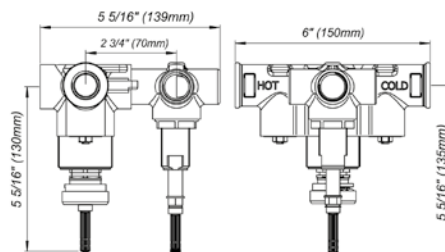

FV247A.BASE

Pressure balance valve with diverter - 1/2" rough valve only. Flow rate 7 GPM @ 50 PSI.
1/2" FEM NPT thermostatic wall valve, with integral two port non-sharing diverter and shut-off. Flow rate 5,4 GPM @ 60 PSI.

*Non-stock finish – allow 6 to 8 weeks. - **UPB is a living finish and is therefore excluded from finish warranty.