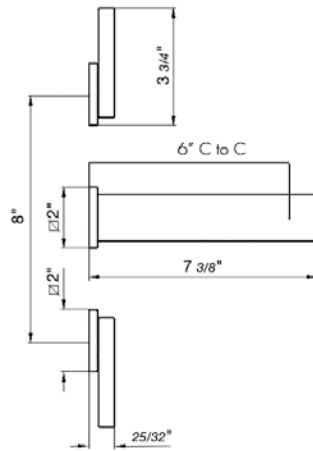

- Polished Chrome FV203/J9.0-PC
- Polished Nickel - PVD FV203/J9.0-PN
- Brushed Nickel - PVD FV203/J9.0-BN
- Polished Gold - PVD FV203/J9.0-PG*
- Brushed Gold - PVD FV203/J9.0-BG*
- Polished Rose Gold - PVD FV203/J9.0-RG*
- Polished Brass - PVD FV203/J9.0-PB*
- Brushed Brass - PVD FV203/J9.0-BB*
- Satin Greystone - PVD FV203/J9.0-SGR*
- Satin Black - PVD FV203/J9.0-BK*
- Flat Black FV203/J9.0-FB*
- **Unlacquered Polished Brass FV203/J9.0-UPB*

Wall-mounted lavatory faucet, less drain assembly, trim only

Note: This set uses the FV203.BASE rough valve for wall lavatory, 1/2" Fem NPT connection