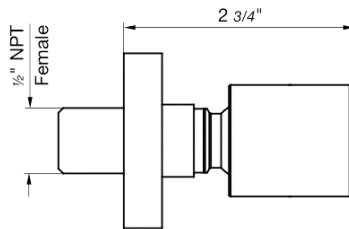

- Polished Chrome FV138.01-PC
- Polished Nickel - PVD FV138.01-PN
- Brushed Nickel - PVD FV138.01-BN
- Polished Gold - PVD FV138.01-PG*
- Brushed Gold - PVD FV138.01-BG*
- Polished Rose Gold - PVD FV138.01-RG*
- Polished Brass - PVD FV138.01-PB*
- Brushed Brass - PVD FV138.01-BB*
- Satin Greystone - PVD FV138.01-SGR*
- Satin Black - PVD FV138.01-BK*
- Flat Black FV138.01-FB*
- **Unlacquered Polished Brass FV138.01-UPB*

Body spray-contemporary round. Three pulsating mini-jets