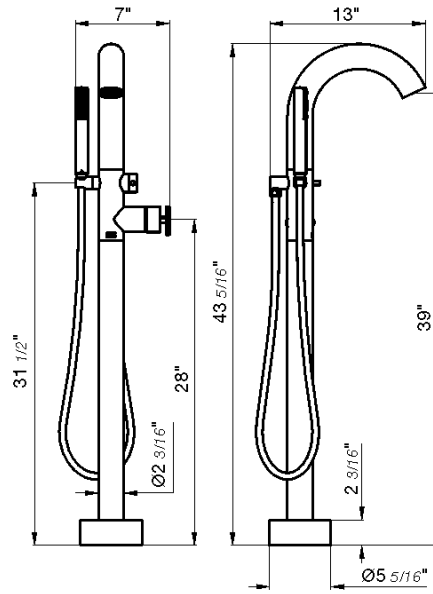

PHOTOGRAPH · DESCRIPTION

DIAGRAM

FINISHES

MODEL

- Polished Chrome FV215/J1.0-PC
- Polished Nickel - PVD FV215/J1.0-PN
- Brushed Nickel - PVD FV215/J1.0-BN
- Polished Gold - PVD FV215/J1.0-PG*
- Brushed Gold - PVD FV215/J1.0-BG*
- Polished Rose Gold - PVD FV215/J1.0-RG*
- Polished Brass - PVD FV215/J1.0-PB*
- Brushed Brass - PVD FV215/J1.0-BB*
- Satin Greystone - PVD FV215/J1.0-SGR*
- Satin Black - PVD FV215/J1.0-BK*
- Flat Black FV215/J1.0-FB*
- **Unlacquered Polished Brass FV215/J1.0-UPB*

Freestanding tub faucet. Trim only. Flow rate through spout 17 GPM @ 60 PSI. Flow rate through handshower 1.75 GPM @ 60 PSI

Note: This set uses the FV215.BASE freestanding rough valve; which is sold separately (see below).

Note: See widespread faucet note regarding handle finishes.