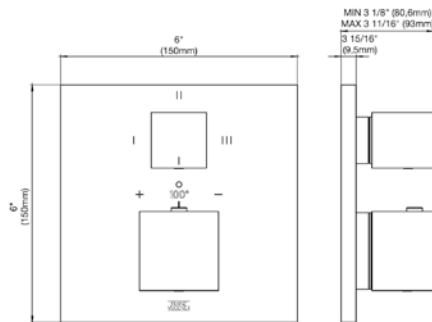

PHOTOGRAPH · DESCRIPTION

DIAGRAM

FINISHES

MODEL

- Polished Chrome FV2270-PC
- Polished Nickel - PVD FV2270-PN
- Brushed Nickel - PVD FV2270-BN
- Polished Gold - PVD FV2270-PG*
- Brushed Gold - PVD FV2270-BG*
- Polished Rose Gold - PVD FV2270-RG*
- Polished Brass - PVD FV2270-PB*
- Brushed Brass - PVD FV2270-BB*
- Satin Greystone - PVD FV2270-SGR*
- Satin Black - PVD FV2270-BK*
- Flat Black FV2270-FB*
- **Unlacquered Polished Brass FV2270-UPB*

Universal square thermostatic wall valve - trim only

Note: This set uses the FV227.BASE 1/2" thermostatic wall valve

5 5/16" (135mm) 5 5/16" (130mm) 1/2" thermostatic rough-in valve only with integral two port non-sharing diverter and shut-off 5.5 gpm (gallons per minute) flow rate (@60 psi)

- Polished Chrome FV2470-PC
- Polished Nickel - PVD FV2470-PN
- Brushed Nickel - PVD FV2470-BN
- Polished Gold - PVD FV2470-PG*
- Brushed Gold - PVD FV2470-BG*
- Polished Rose Gold - PVD FV2470-RG*
- Polished Brass - PVD FV2470-PB*
- Brushed Brass - PVD FV2470-BB*
- Satin Greystone - PVD FV2470-SGR*
- Satin Black - PVD FV2470-BK*
- Flat Black FV2470-FB*
- **Unlacquered Polished Brass FV2470-UPB*

Thermostatic wall valve with three outlets - trim only

Note: This set uses the FV247.BASE 1/2" thermostatic wall valve

1/2" thermostatic rough-in valve only, with integral three port non-sharing diverter and shut-off.

*Non-stock finish – allow 6 to 8 weeks. - **UPB is a living finish and is therefore excluded from finish warranty.