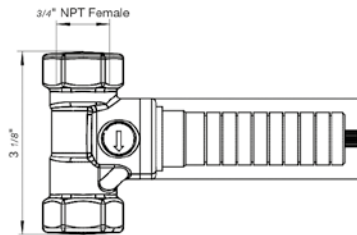

FV480.BASE-19

Wall volume control, 3/4" rough valve.