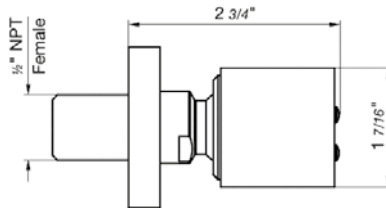

- Polished Chrome FV138.03-PC
- Polished Nickel - PVD FV138.03-PN
- Brushed Nickel - PVD FV138.03-BN
- Polished Gold - PVD FV138.03-PG*
- Brushed Gold - PVD FV138.03-BG*
- Polished Rose Gold - PVD FV138.03-RG*
- Polished Brass - PVD FV138.03-PB*
- Brushed Brass - PVD FV138.03-BB*
- Satin Greystone - PVD FV138.03-SGR*
- Satin Black - PVD FV138.03-BK*
- Flat Black FV138.03-FB*
- **Unlacquered Polished Brass FV138.03-UPB*