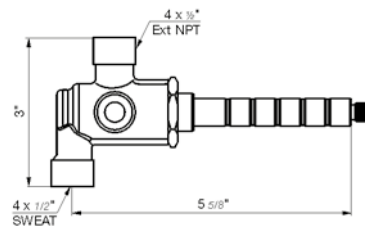

Wall volume control, 3/4" rough valve.

Wall diverter valve

3 port diverter valve rough-in (can be converted to a 2 port by changing a washer). To be used with any of our Volume Control Trims (does not have a built-in shutoff)

*Non-stock finish – allow 6 to 8 weeks. - **UPB is a living finish and is therefore excluded from finish warranty.