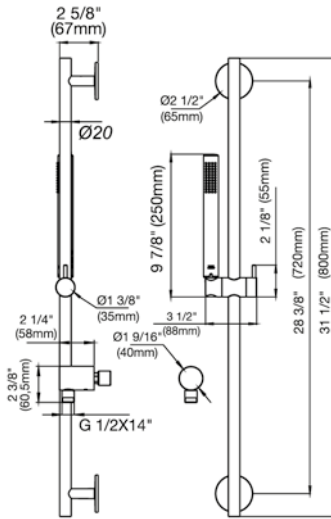

Round Slide Bar complete including hand shower, 60" hose and outlet elbow

- Polished Chrome FV128.02-PC
- Polished Nickel - PVD FV128.02-PN
- Brushed Nickel - PVD FV128.02-BN
- Polished Gold - PVD FV128.02-PG*
- Brushed Gold - PVD FV128.02-BG*
- Polished Rose Gold - PVD FV128.02-RG*
- Polished Brass - PVD FV128.02-PB*
- Brushed Brass - PVD FV128.02-BB*
- Satin Greystone - PVD FV128.02-SGR*
- Satin Black - PVD FV128.02-BK*