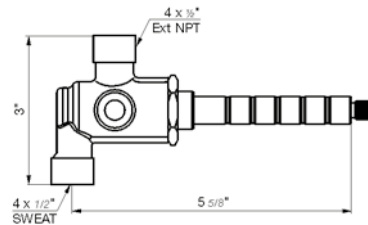

FV480.BASE-19

Wall volume control, 3/4" rough valve.

FV680.BASE

Wall diverter valve

3 port diverter valve rough-in (can be converted to a 2 port by changing a washer). To be used with any of our Volume Control Trims (does not have a built-in shutoff)

*Non-stock finish – allow 6 to 8 weeks. - **UPB is a living finish and is therefore excluded from finish warranty.