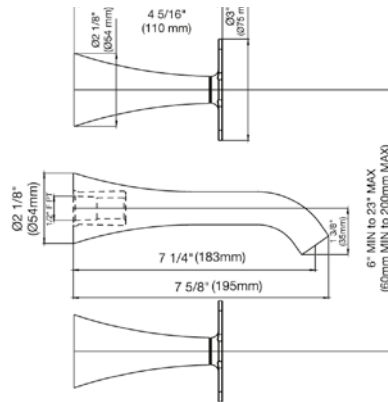

- Polished Chrome FV203/K4.0-PC
- Polished Nickel - PVD FV203/K4.0-PN
- Brushed Nickel - PVD FV203/K4.0-BN
- Polished Gold - PVD FV203/K4.0-PG*
- Brushed Gold - PVD FV203/K4.0-BG*
- Polished Rose Gold - PVD FV203/K4.0-RG*
- Polished Brass - PVD FV203/K4.0-PB*
- Brushed Brass - PVD FV203/K4.0-BB*
- Satin Greystone - PVD FV203/K4.0-SGR*
- Satin Black - PVD FV203/K4.0-BK*
- Flat Black FV203/K4.0-FB*
- **Unlacquered Polished Brass FV203/K4.0-UPB*

Wall-mounted lavatory faucet, less drain assembly, trim only.

Note: This set uses the FV203.BASE rough valve for wall lavatory. 1/2" Fem NPT connection. (optional drain assembly available)