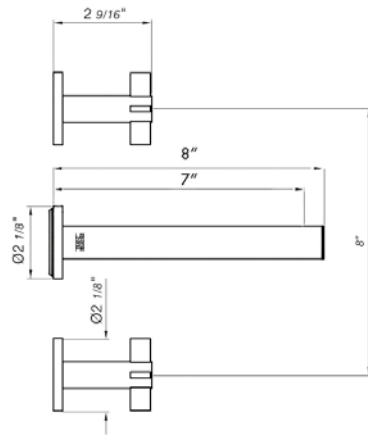

- Polished Chrome FV203/J2.0-PC
- Polished Nickel - PVD FV203/J2.0-PN
- Brushed Nickel - PVD FV203/J2.0-BN
- Polished Gold - PVD FV203/J2.0-PG*
- Brushed Gold - PVD FV203/J2.0-BG*
- Polished Rose Gold - PVD FV203/J2.0-RG*
- Polished Brass - PVD FV203/J2.0-PB*
- Brushed Brass - PVD FV203/J2.0-BB*
- Satin Greystone - PVD FV203/J2.0-SGR*
- Satin Black - PVD FV203/J2.0-BK*
- Flat Black FV203/J2.0-FB*
- **Unlacquered Polished Brass FV203/J2.0-UPB*

Wall-mounted lavatory faucet, less drain assembly, trim only

Note: This set uses the FV203.BASE rough valve for wall lavatory. 1/2" Fem NPT connection