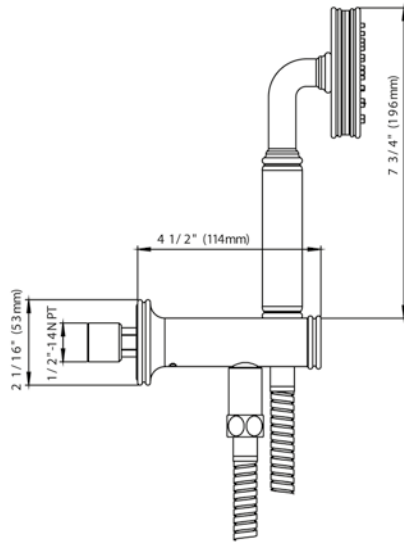

Freestanding rough valve 3/4" NPT FEM

PHOTOGRAPH · DESCRIPTION

DIAGRAM

FINISHES

MODEL

- Polished Chrome FV131/K3-PC
- Polished Nickel - PVD FV131/K3-PN
- Brushed Nickel - PVD FV131/K3-BN
- Polished Gold - PVD FV131/K3-PG*
- Brushed Gold - PVD FV131/K3-BG*
- Polished Rose Gold - PVD FV131/K3-RG*
- Polished Brass - PVD FV131/K3-PB*
- Brushed Brass - PVD FV131/K3-PB*
- Satin Greystone - PVD FV131/K3-SGR*
- Satin Black - PVD FV131/K3-BK*
- Flat Black FV131/K3-FB*
- **Unlacquered Polished Brass FV131/K3-UPB*

Hand shower assembly. All in one swivel holder and water supply, 1/2" NPT Female.