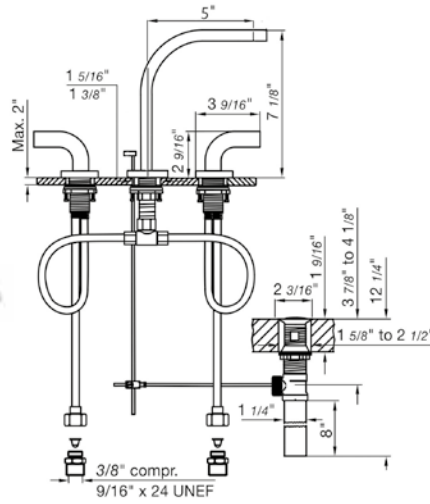

PHOTOGRAPH · DESCRIPTION

DIAGRAM

FINISHES

MODEL

- Polished Chrome FV201/J4-PC
- Polished Nickel - PVD FV201/J4-PN
- Brushed Nickel - PVD FV201/J4-BN
- Polished Gold - PVD FV201/J4-PG*
- Brushed Gold - PVD FV201/J4-BG*
- Polished Rose Gold - PVD FV201/J4-RG*
- Polished Brass - PVD FV201/J4-PB*
- Brushed Brass - PVD FV201/J4-BB*
- Satin Greystone - PVD FV201/J4-SGR*
- Satin Black - PVD FV201/J4-BK*
- Flat Black FV201/J4-FB*
- **Unlacquered Polished Brass FV201/J4-UPB*

Widespread lavatory faucet with push down pop-up drain assembly