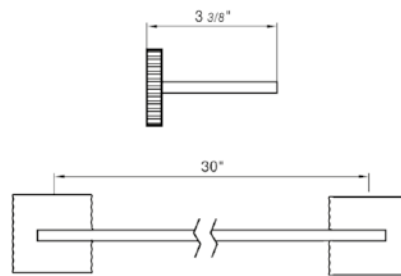

- Polished Chrome FV164.02/F4-PC
- Polished Nickel - PVD FV164.02/F4-PN
- Brushed Nickel - PVD FV164.02/F4-BN
- Polished Gold - PVD FV164.02/F4-PG*
- Brushed Gold - PVD FV164.02/F4-BG*
- Polished Rose Gold - PVD FV164.02/F4-RG*
- Polished Brass - PVD FV164.02/F4-PB*
- Brushed Brass - PVD FV164.02/F4-BB*
- Satin Greystone - PVD FV164.02/F4-SGR*
- Satin Black - PVD FV164.02/F4-BK*
- Flat Black FV164.02/F4-FB*
- **Unlacquered Polished Brass FV164.02/F4-UPB*

30" towel bar