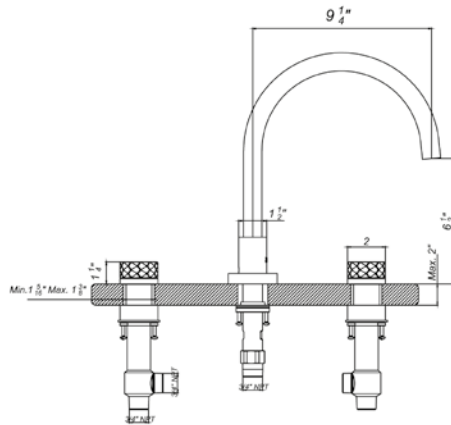

PHOTOGRAPH · DESCRIPTION

DIAGRAM

FINISHES

MODEL