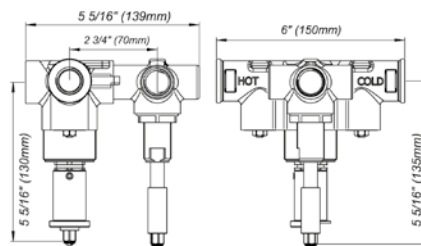

Polished Chrome	FV247/59.0-PC
Polished Nickel - PVD	FV247/59.0-PN
Brushed Nickel - PVD	FV247/59.0-BN
Polished Gold - PVD	FV247/59.0-PG*
Brushed Gold - PVD	FV247/59.0-BG*
Polished Rose Gold - PVD	FV247/59.0-RG*
Polished Brass - PVD	FV247/59.0-PB*
Brushed Brass - PVD	FV247/59.0-BB*
Satin Greystone - PVD	FV247/59.0-SGR*
Satin Black - PVD	FV247/59.0-BK*
Flat Black	FV247/59.0-FB*
**Unlacquered Polished Brass	FV247/59.0-UPB*

Thermostatic wall valve with three outlets - trim only

Note: This set uses the FV247.BASE 1/2" thermostatic wall valve

FV247.BASE

1/2" thermostatic rough-in valve only, with integral three port non-sharing diverter and shut-off.

*Non-stock finish – allow 6 to 8 weeks. - **UPB is a living finish and is therefore excluded from finish warranty.