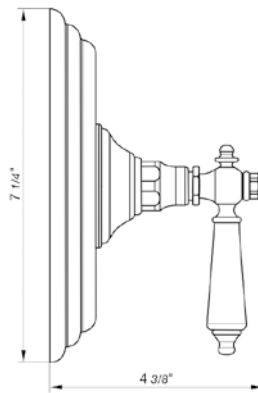

- Polished Chrome FV217/58L.0-PC
- Polished Nickel - PVD FV217/58L.0-PN
- Brushed Nickel - PVD FV217/58L.0-BN
- Polished Gold - PVD FV217/58L.0-PG*
- Brushed Gold - PVD FV217/58L.0-BG*
- Polished Rose Gold - PVD FV217/58L.0-RG*
- Polished Brass - PVD FV217/58L.0-PB*
- Brushed Brass - PVD FV217/58L.0-BB*
- Satin Greystone - PVD FV217/58L.0-SGR*
- Satin Black - PVD FV217/58L.0-BK*
- Flat Black FV217/58L.0-FB*
- **Unlacquered Polished Brass FV217/58L.0-UPB*