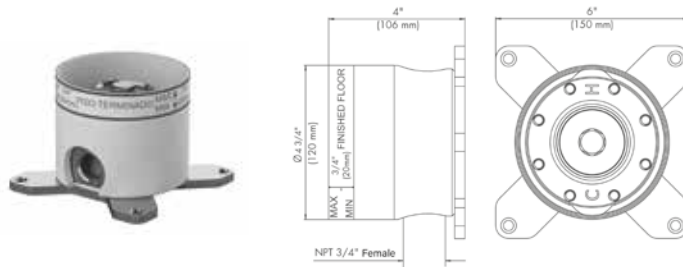

FV215.BASE

Freestanding rough valve 3/4" NPT FEM