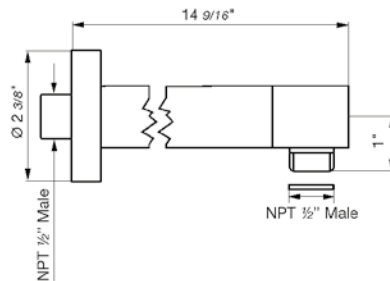

- Polished Chrome FV140.07/87-PC
- Polished Nickel - PVD FV140.07/87-PN
- Brushed Nickel - PVD FV140.07/87-BN
- Polished Gold - PVD FV140.07/87-PG*
- Brushed Gold - PVD FV140.07/87-BG*
- Polished Rose Gold - PVD FV140.07/87-RG*
- Polished Brass - PVD FV140.07/87-PB*
- Brushed Brass - PVD FV140.07/87-BB*
- Satin Greystone - PVD FV140.07/87-SGR*
- Satin Black - PVD FV140.07/87-BK*
- Flat Black FV140.07/87-FB*
- **Unlacquered Polished Brass FV140.07/87-UPB*

Shower arm and escutcheon

*Non-stock finish – allow 6 to 8 weeks. - **UPB is a living finish and is therefore excluded from finish warranty. ***PS works with Polished Nickel as well as Polished Chrome.