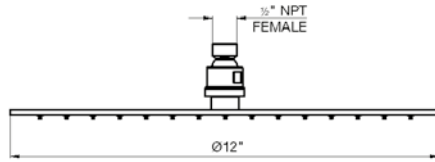

PHOTOGRAPH · DESCRIPTION

DIAGRAM

FINISHES

MODEL