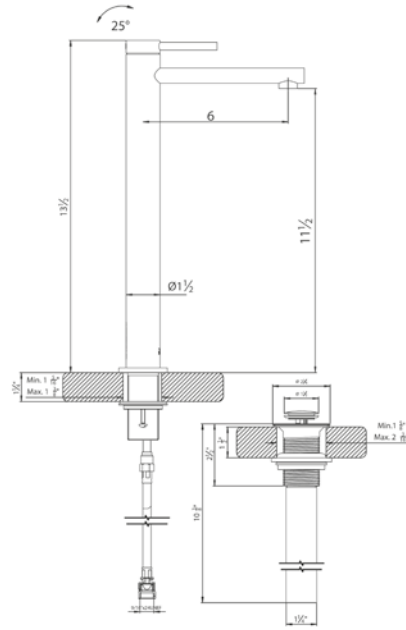

- Polished Chrome FV181.02/59-PC
- Polished Nickel - PVD FV181.02/59-PN
- Brushed Nickel - PVD FV181.02/59-BN
- Polished Gold - PVD FV181.02/59-PG*
- Brushed Gold - PVD FV181.02/59-BG*
- Polished Rose Gold - PVD FV181.02/59-RG*
- Polished Brass - PVD FV181.02/59-PB*
- Brushed Brass - PVD FV181.02/59-BB*
- Satin Greystone - PVD FV181.02/59-SGR*
- Satin Black - PVD FV181.02/59-BK*
- Flat Black FV181.02/59-FB*
- **Unlacquered Polished Brass FV181.02/59-UPB*