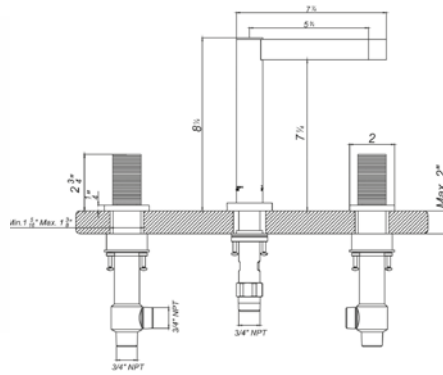

PHOTOGRAPH · DESCRIPTION

DIAGRAM

FINISHES

MODEL