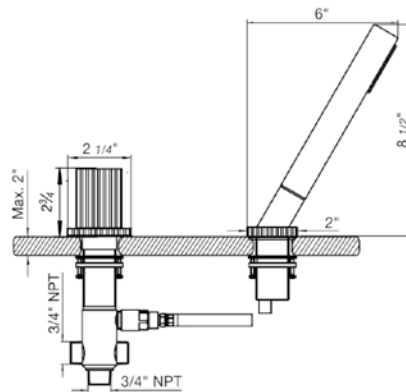

- Polished Chrome FV133/F4.0-PC
- Polished Nickel - PVD FV133/F4.0-PN
- Brushed Nickel - PVD FV133/F4.0-BN
- Polished Gold - PVD FV133/F4.0-PG*
- Brushed Gold - PVD FV133/F4.0-BG*
- Polished Rose Gold - PVD FV133/F4.0-RG*
- Polished Brass - PVD FV133/F4.0-PB*
- Brushed Brass - PVD FV133/F4.0-BB*
- Satin Greystone - PVD FV133/F4.0-SGR*
- Satin Black - PVD FV133/F4.0-BK*
- Flat Black FV133/F4.0-FB*
- **Unlacquered Polished Brass FV133/F4.0-UPB*

*Non-stock finish – allow 6 to 8 weeks. - **UPB is a living finish and is therefore excluded from finish warranty.