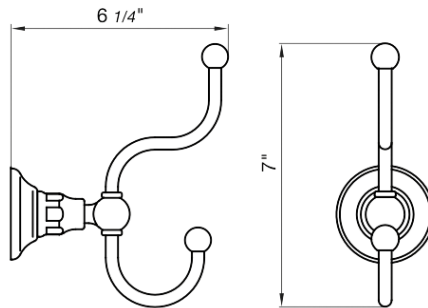

- Polished Chrome FV166/58-PC
- Polished Nickel - PVD FV166/58-PN
- Brushed Nickel - PVD FV166/58-BN
- Polished Gold - PVD FV166/58-PG*
- Brushed Gold - PVD FV166/58-BG*
- Polished Rose Gold - PVD FV166/58-RG*
- Polished Brass - PVD FV166/58-PB*
- Brushed Brass - PVD FV166/58-BB*
- Satin Greystone - PVD FV166/58-SGR*
- Satin Black - PVD FV166/58-BK*
- Flat Black FV166/58-FB*
- **Unlacquered Polished Brass FV166/58-UPB*

Robe hook