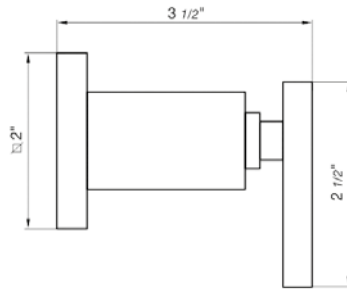

PHOTOGRAPH · DESCRIPTION

DIAGRAM

FINISHES

MODEL

- Polished Chrome FV480/85L.0-PC
- Polished Nickel - PVD FV480/85L.0-PN
- Brushed Nickel - PVD FV480/85L.0-BN
- Polished Gold - PVD FV480/85L.0-PG*
- Brushed Gold - PVD FV480/85L.0-BG*
- Polished Rose Gold - PVD FV480/85L.0-RG*
- Polished Brass - PVD FV480/85L.0-PB*
- Brushed Brass - PVD FV480/85L.0-BB*
- Satin Greystone - PVD FV480/85L.0-SGR*
- Satin Black - PVD FV480/85L.0-BK*
- Flat Black FV480/85L.0-FB*
- **Unlacquered Polished Brass FV480/85L.0-UPB*

Wall volume control. Trim only

Note: This set uses the FV480.BASE-19 Wall volume control, 3/4" rough valve only or the FV680.BASE 3 port diverter valve rough-in (can be converted to a 2 port by changing a washer).