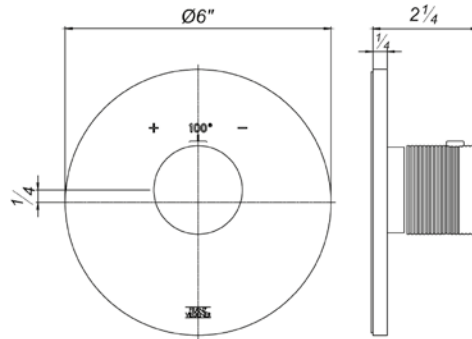

PHOTOGRAPH · DESCRIPTION

DIAGRAM

FINISHES

MODEL

- Polished Chrome FV248.02-PC
- Polished Nickel - PVD FV248.02-PN
- Brushed Nickel - PVD FV248.02-BN
- Polished Gold - PVD FV248.02-PG*
- Brushed Gold - PVD FV248.02-BG*
- Polished Rose Gold - PVD FV248.02-RG*
- Polished Brass - PVD FV248.02-PB*
- Brushed Brass - PVD FV248.02-BB*
- Satin Greystone - PVD FV248.02-SGR*
- Satin Black - PVD FV248.02-BK*
- Flat Black FV248.02-FB*
- **Unlacquered Polished Brass FV248.02-UPB*

Push down pop-up with overflow, with extra long tallpiece.

- Polished Chrome FV248.03-PC
- Polished Nickel - PVD FV248.03-PN
- Brushed Nickel - PVD FV248.03-BN
- Polished Gold - PVD FV248.03-PG*
- Brushed Gold - PVD FV248.03-BG*
- Polished Rose Gold - PVD FV248.03-RG*
- Polished Brass - PVD FV248.03-PB*
- Brushed Brass - PVD FV248.03-BB*
- Satin Greystone - PVD FV248.03-SGR*
- Satin Black - PVD FV248.03-BK*
- Flat Black FV248.03-FB*
- **Unlacquered Polished Brass FV248.03-UPB*

Push down pop-up without overflow, with extra long tallpiece.

- Polished Chrome FV217R.0-PC
- Polished Nickel - PVD FV217R.0-PN
- Brushed Nickel - PVD FV217R.0-BN
- Polished Gold - PVD FV217R.0-PG*
- Brushed Gold - PVD FV217R.0-BG*
- Polished Rose Gold - PVD FV217R.0-RG*
- Polished Brass - PVD FV217R.0-PB*
- Brushed Brass - PVD FV217R.0-BB*
- Satin Greystone - PVD FV217R.0-SGR*
- Satin Black - PVD FV217R.0-BK*
- Flat Black FV217R.0-FB*
- **Unlacquered Polished Brass FV217R.0-UPB*

Thermostatic wall valve. Trim only.

Note: This set uses the FV217.BASE 3/4" thermostatic wall valve