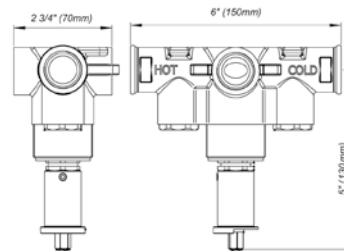

FV217.BASE

3/4" thermostatic wall rough-in valve only 17.5 gpm (gallons per minute) flow rate (@45 psi)

*Non-stock finish – allow 6 to 8 weeks. - **UPB is a living finish and is therefore excluded from finish warranty.