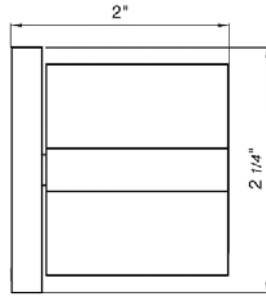

PHOTOGRAPH · DESCRIPTION

DIAGRAM

FINISHES

MODEL

- Polished Chrome FV480/J3.0-PC
- Polished Nickel - PVD FV480/J3.0-PN
- Brushed Nickel - PVD FV480/J3.0-BN
- Polished Gold - PVD FV480/J3.0-PG*
- Brushed Gold - PVD FV480/J3.0-BG*
- Polished Rose Gold - PVD FV480/J3.0-RG*
- Polished Brass - PVD FV480/J3.0-PB*
- Brushed Brass - PVD FV480/J3.0-BB*
- Satin Greystone - PVD FV480/J3.0-SGR*
- Satin Black - PVD FV480/J3.0-BK*
- Flat Black FV480/J3.0-FB*
- **Unlacquered Polished Brass FV480/J3.0-UPB*

Wall volume control. Trim only

Note: This set uses the FV480.BASE-19 volume control, 3/4" rough valve only or the FV680.BASE 3 port diverter valve rough-in (can be converted to a 2 port by changing a washer).