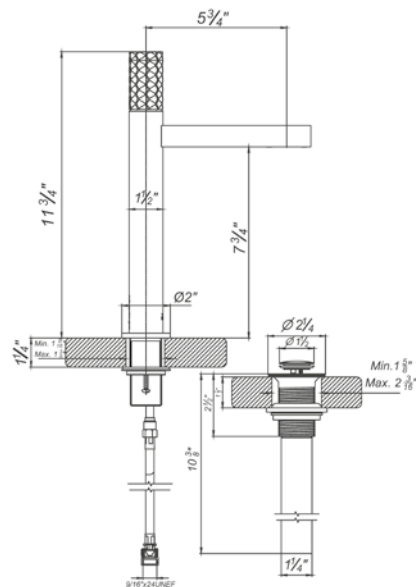

- Polished Chrome FV181.01/J2D-PC
- Polished Nickel - PVD FV181.01/J2D-PN
- Brushed Nickel - PVD FV181.01/J2D-BN
- Polished Gold - PVD FV181.01/J2D-PG*
- Brushed Gold - PVD FV181.01/J2D-BG*
- Polished Rose Gold - PVD FV181.01/J2D-RG*
- Polished Brass - PVD FV181.01/J2D-PB*
- Brushed Brass - PVD FV181.01/J2D-BB*
- Satin Greystone - PVD FV181.01/J2D-SGR*
- Satin Black - PVD FV181.01/J2D-BK*
- Flat Black FV181.01/J2D-FB*
- **Unlacquered Polished Brass FV181.01/J2D-UPB*

Vessel height, single handle lavatory set with push-down pop-up drain assembly (no lift rod)

*Non-stock finish – allow 6 to 8 weeks. - **UPB is a living finish and is therefore excluded from finish warranty.