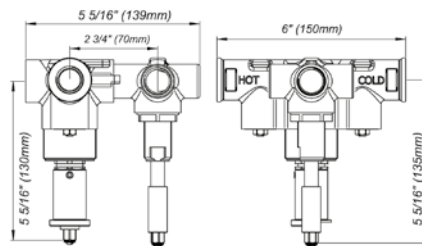

- Polished Chrome FV247/59.0-PC
- Polished Nickel - PVD FV247/59.0-PN
- Brushed Nickel - PVD FV247/59.0-BN
- Polished Gold - PVD FV247/59.0-PG*
- Brushed Gold - PVD FV247/59.0-BG*
- Polished Rose Gold - PVD FV247/59.0-RG*
- Polished Brass - PVD FV247/59.0-PB*
- Brushed Brass - PVD FV247/59.0-BB*
- Satin Greystone - PVD FV247/59.0-SGR*
- Satin Black - PVD FV247/59.0-BK*
- Flat Black FV247/59.0-FB*
- **Unlacquered Polished Brass FV247/59.0-UPB*

Thermostatic wall valve with three outlets - trim only

Note: This set uses the FV247.BASE 1/2" thermostatic wall valve

FV247.BASE

1/2" thermostatic rough-in valve only, with integral three port non-sharing diverter and shut-off.

*Non-stock finish – allow 6 to 8 weeks. - **UPB is a living finish and is therefore excluded from finish warranty.