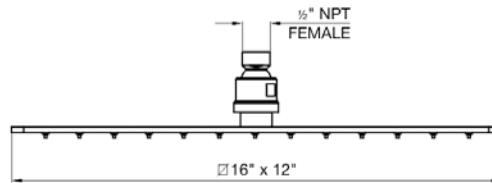

- Polished Stainless FV126.05.2.0-PS***
- Brushed Nickel - PVD FV126.05.2.0-BN
- Polished Gold - PVD FV126.05.2.0-PG*
- Brushed Gold - PVD FV126.05.2.0-BG*
- Polished Rose Gold - PVD FV126.05.2.0-RG*
- Polished Brass - PVD FV126.05.2.0-PB*
- Brushed Brass - PVD FV126.05.2.0-BB*
- Satin Greystone - PVD FV126.05.2.0-SGR*
- Satin Black - PVD FV126.05.2.0-BK*
- Flat Black FV126.05.2.0-FB*

16" square stainless steel rain head. Flow Rate 1.75 GPM @ 60 PSI.