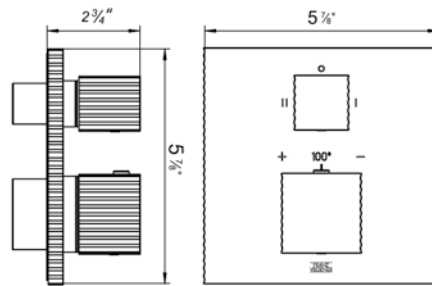

PHOTOGRAPH · DESCRIPTION

DIAGRAM

FINISHES

MODEL