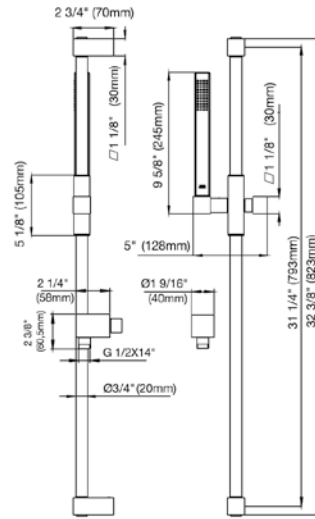

PHOTOGRAPH · DESCRIPTION

DIAGRAM

FINISHES

MODEL

- Polished Chrome FV128.01-PC
- Polished Nickel - PVD FV128.01-PN
- Brushed Nickel - PVD FV128.01-BN
- Polished Gold - PVD FV128.01-PG*
- Brushed Gold - PVD FV128.01-BG*
- Polished Rose Gold - PVD FV128.01-RG*
- Polished Brass - PVD FV128.01-PB*
- Brushed Brass - PVD FV128.01-BB*
- Satin Greystone - PVD FV128.01-SGR*
- Satin Black - PVD FV128.01-BK*