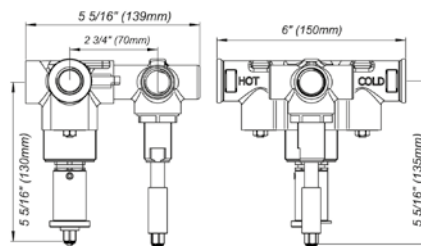

FV247.BASE

1/2" thermostatic rough-in valve only, with integral three port non-sharing diverter and shut-off.

*Non-stock finish – allow 6 to 8 weeks. - **UPB is a living finish and is therefore excluded from finish warranty.