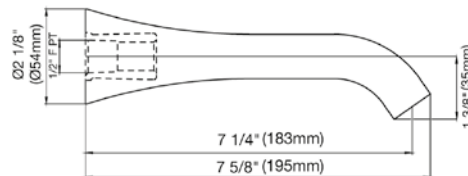

- Polished Chrome FV103/K4.17.0-PC
- Polished Nickel - PVD FV103/K4.17.0-PN
- Brushed Nickel - PVD FV103/K4.17.0-BN
- Polished Gold - PVD FV103/K4.17.0-PG*
- Brushed Gold - PVD FV103/K4.17.0-BG*
- Polished Rose Gold - PVD FV103/K4.17.0-RG*
- Polished Brass - PVD FV103/K4.17.0-PB*
- Brushed Brass - PVD FV103/K4.17.0-BB*
- Satin Greystone - PVD FV103/K4.17.0-SGR*
- Satin Black - PVD FV103/K4.17.0-BK*
- Flat Black FV103/K4.17.0-FB*
- **Unlacquered Polished Brass FV103/K4.17.0-UPB*

*Non-stock finish – allow 6 to 8 weeks. - **UPB is a living finish and is therefore excluded from finish warranty.