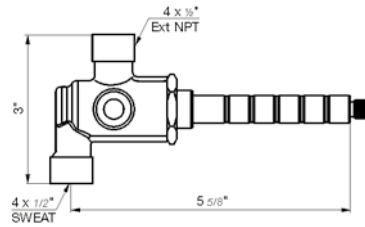

FV680.BASE

Wall diverter valve

3 port diverter valve rough-in (can be converted to a 2 port by changing a washer). To be used with any of our Volume Control Trims (does not have a built-in shutoff)

*Non-stock finish – allow 6 to 8 weeks. - **UPB is a living finish and is therefore excluded from finish warranty.