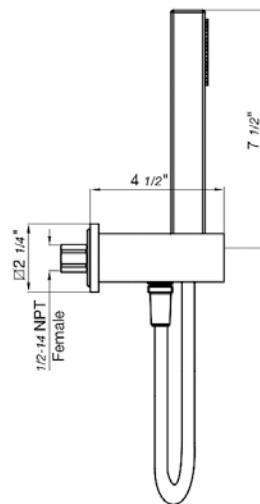

Freestanding rough valve 3/4" NPT FEM

- Polished Chrome FV131/J3-PC
- Polished Nickel - PVD FV131/J3-PN
- Brushed Nickel - PVD FV131/J3-BN
- Polished Gold - PVD FV131/J3-PG*
- Brushed Gold - PVD FV131/J3-BG*
- Polished Rose Gold - PVD FV131/J3-RG*
- Polished Brass - PVD FV131/J3-PB*
- Brushed Brass - PVD FV131/J3-BB*
- Satin Greystone - PVD FV131/J3-SGR*
- Satin Black - PVD FV131/J3-BK*
- Flat Black FV131/J3-FB*
- **Unlacquered Polished Brass FV131/J3-UPB*

Hand shower assembly. All in one swivel holder and water supply, 1/2" NPT Female.

*Non-stock finish – allow 6 to 8 weeks. - **UPB is a living finish and is therefore excluded from finish warranty.