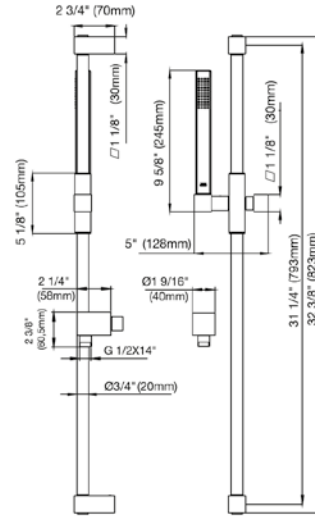

PHOTOGRAPH · DESCRIPTION

DIAGRAM

FINISHES

MODEL

- Polished Chrome FV128.01-PC
- Polished Nickel - PVD FV128.01-PN
- Brushed Nickel - PVD FV128.01-BN
- Polished Gold - PVD FV128.01-PG*
- Brushed Gold - PVD FV128.01-BG*
- Polished Rose Gold - PVD FV128.01-RG*
- Polished Brass - PVD FV128.01-PB*
- Brushed Brass - PVD FV128.01-BB*
- Satin Greystone - PVD FV128.01-SGR*
- Satin Black - PVD FV128.01-BK*