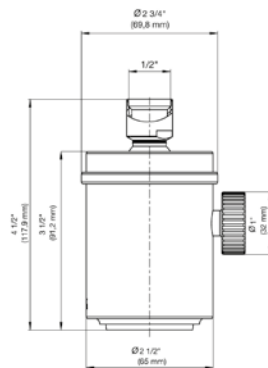

Adjustable multifunction shower head features variable spray with self-cleaning function and massage spray.

- Polished Chrome FV126.09H-PC
- Polished Nickel - PVD FV126.09H-PN
- Brushed Nickel - PVD FV126.09H-BN
- Polished Gold - PVD FV126.09H-PG*
- Brushed Gold - PVD FV126.09H-BG*
- Polished Rose Gold - PVD FV126.09H-RG*
- Polished Brass - PVD FV126.09H-PB*
- Brushed Brass - PVD FV126.09H-BB*
- Satin Greystone - PVD FV126.09H-SGR*
- Satin Black - PVD FV126.09H-BK*
- Flat Black FV126.09H-FB*
- **Unlacquered Polished Brass FV126.09H-UPB*

*Non-stock finish – allow 6 to 8 weeks. - **UPB is a living finish and is therefore excluded from finish warranty.