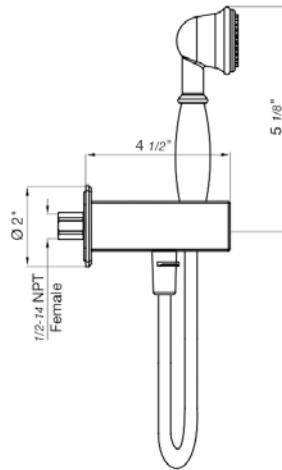

Pressure balance valve less diverter - 1/2" rough valve only. Flow rate 7 GPM @ 50 PSI.

- Polished Chrome FV131/60-PC
- Polished Nickel - PVD FV131/60-PN
- Brushed Nickel - PVD FV131/60-BN
- Polished Gold - PVD FV131/60-PG*
- Brushed Gold - PVD FV131/60-BG*
- Polished Rose Gold - PVD FV131/60-RG*
- Polished Brass - PVD FV131/60-PB*
- Brushed Brass - PVD FV131/60-BB*
- Satin Greystone - PVD FV131/60-SGR*
- Satin Black - PVD FV131/60-BK*
- Flat Black FV131/60-FB*
- **Unlacquered Polished Brass FV131/60-UPB*