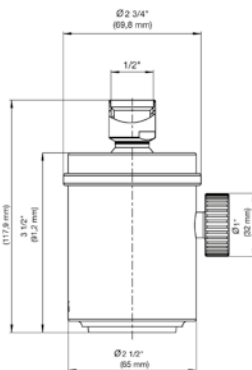

Adjustable multifunction shower head features variable spray with self-cleaning function and massage spray.

- Polished Chrome FV126.09H-PC
- Polished Nickel - PVD FV126.09H-PN
- Brushed Nickel - PVD FV126.09H-BN
- Polished Gold - PVD FV126.09H-PG*
- Brushed Gold - PVD FV126.09H-BG*
- Polished Rose Gold - PVD FV126.09H-RG*
- Polished Brass - PVD FV126.09H-PB*
- Brushed Brass - PVD FV126.09H-BB*
- Satin Greystone - PVD FV126.09H-SGR*
- Satin Black - PVD FV126.09H-BK*
- Flat Black FV126.09H-FB*
- **Unlacquered Polished Brass FV126.09H-UPB*