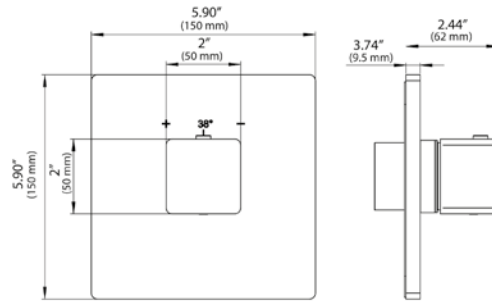

PHOTOGRAPH · DESCRIPTION

DIAGRAM

FINISHES

MODEL

Push down pop-up without overflow, with extra long tallpiece.

- Polished Chrome FV248.03-PC
- Polished Nickel - PVD FV248.03-PN
- Brushed Nickel - PVD FV248.03-BN
- Polished Gold - PVD FV248.03-PG*
- Brushed Gold - PVD FV248.03-BG*
- Polished Rose Gold - PVD FV248.03-RG*
- Polished Brass - PVD FV248.03-PB*
- Brushed Brass - PVD FV248.03-BB*
- Satin Greystone - PVD FV248.03-SGR*
- Satin Black - PVD FV248.03-BK*
- Flat Black FV248.03-FB*
- **Unlacquered Polished Brass FV248.03-UPB*

- Polished Chrome FV217/J5-PC
- Polished Nickel - PVD FV217/J5-PN
- Brushed Nickel - PVD FV217/J5-BN
- Polished Gold - PVD FV217/J5-PG*
- Brushed Gold - PVD FV217/J5-BG*
- Polished Rose Gold - PVD FV217/J5-RG*
- Polished Brass - PVD FV217/J5-PB*
- Brushed Brass - PVD FV217/J5-BB*
- Satin Greystone - PVD FV217/J5-SGR*
- Satin Black - PVD FV217/J5-BK*
- Flat Black FV217/J5-FB*
- **Unlacquered Polished Brass FV217/J5-UPB*

Universal square thermostatic wall valve - trim only

Note: This set uses the FV217.BASE 3/4" thermostatic wall valve