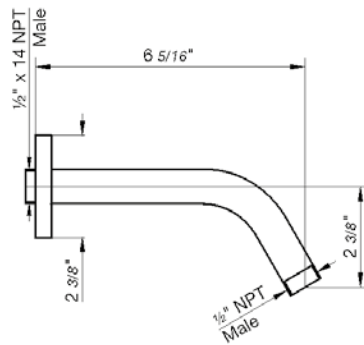

Polished Stainless FV126.08.1.0-PS***

16" x 12" oval stainless steel rain head. Flow Rate 1.75 GPM @ 60 PSI.

- Polished Chrome FV140/39-PC
- Polished Nickel - PVD FV140/39-PN
- Brushed Nickel - PVD FV140/39-BN
- Polished Gold - PVD FV140/39-PG*
- Brushed Gold - PVD FV140/39-BG*
- Polished Rose Gold - PVD FV140/39-RG*
- Polished Brass - PVD FV140/39-PB*
- Brushed Brass - PVD FV140/39-BB*
- Satin Greystone - PVD FV140/39-SGR*
- Satin Black - PVD FV140/39-BK*
- Flat Black FV140/39-FB*
- **Unlacquered Polished Brass FV140/39-UPB*

Shower arm and escutcheon