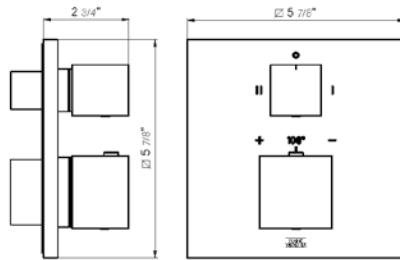

PHOTOGRAPH · DESCRIPTION

DIAGRAM

FINISHES

MODEL

- Polished Chrome FV227.0-PC
- Polished Nickel - PVD FV227.0-PN
- Brushed Nickel - PVD FV227.0-BN
- Polished Gold - PVD FV227.0-PG*
- Brushed Gold - PVD FV227.0-BG*
- Polished Rose Gold - PVD FV227.0-RG*
- Polished Brass - PVD FV227.0-PB*
- Brushed Brass - PVD FV227.0-BB*
- Satin Greystone - PVD FV227.0-SGR*
- Satin Black - PVD FV227.0-BK*
- Flat Black FV227.0-FB*
- **Unlacquered Polished Brass FV227.0-UPB*

Universal square thermostatic wall valve - trim only

Note: This set uses the FV227.BASE 1/2" thermostatic wall valve.