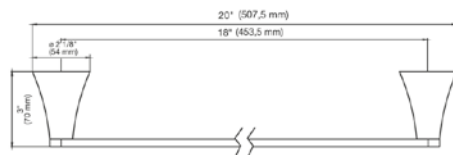

PHOTOGRAPH · DESCRIPTION

DIAGRAM

FINISHES

MODEL

- Polished Chrome FV142-PC
- Polished Nickel - PVD FV142-PN
- Brushed Nickel - PVD FV142-BN
- Polished Gold - PVD FV142-PG*
- Brushed Gold - PVD FV142-BG*
- Polished Rose Gold - PVD FV142-RG*
- Polished Brass - PVD FV142-PB*
- Brushed Brass - PVD FV142-BB*
- Satin Greystone - PVD FV142-SGR*
- Satin Black - PVD FV142-BK*
- Flat Black FV142-FB*
- **Unlacquered Polished Brass FV142-UPB*

- Polished Chrome FV138.01-PC
- Polished Nickel - PVD FV138.01-PN
- Brushed Nickel - PVD FV138.01-BN
- Polished Gold - PVD FV138.01-PG*
- Brushed Gold - PVD FV138.01-BG*
- Polished Rose Gold - PVD FV138.01-RG*
- Polished Brass - PVD FV138.01-PB*
- Brushed Brass - PVD FV138.01-BB*
- Satin Greystone - PVD FV138.01-SGR*
- Satin Black - PVD FV138.01-BK*
- Flat Black FV138.01-FB*
- **Unlacquered Polished Brass FV138.01-UPB*

Body spray-contemporary round. Three pulsating mini-jets

- Polished Chrome FV163/K4-PC
- Polished Nickel - PVD FV163/K4-PN
- Brushed Nickel - PVD FV163/K4-BN
- Polished Gold - PVD FV163/K4-PG*
- Brushed Gold - PVD FV163/K4-BG*
- Polished Rose Gold - PVD FV163/K4-RG*
- Polished Brass - PVD FV163/K4-PB*
- Brushed Brass - PVD FV163/K4-BB*
- Satin Greystone - PVD FV163/K4-SGR*
- Satin Black - PVD FV163/K4-BK*
- Flat Black FV163/K4-FB*
- **Unlacquered Polished Brass FV163/K4-UPB*

Short towel holder

- Polished Chrome FV164/K4-PC
- Polished Nickel - PVD FV164/K4-PN
- Brushed Nickel - PVD FV164/K4-BN
- Polished Gold - PVD FV164/K4-PG*
- Brushed Gold - PVD FV164/K4-BG*
- Polished Rose Gold - PVD FV164/K4-RG*
- Polished Brass - PVD FV164/K4-PB*
- Brushed Brass - PVD FV164/K4-BB*
- Satin Greystone - PVD FV164/K4-SGR*
- Satin Black - PVD FV164/K4-BK*
- Flat Black FV164/K4-FB*
- **Unlacquered Polished Brass FV164/K4-UPB*