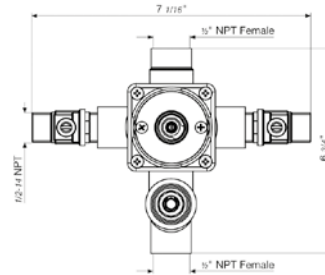

FV114C.BASE

Pressure balance valve with diverter - 1/2" rough valve only. Flow rate 7 GPM @ 50 PSI.