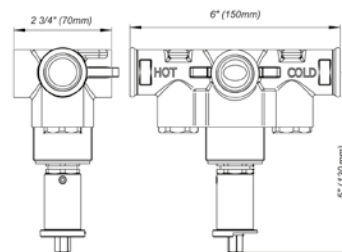

FV217.BASE

3/4" thermostatic wall rough-in valve only 17.5 gpm (gallons per minute) flow rate (@45 psi)

*Non-stock finish – allow 6 to 8 weeks. - **UPB is a living finish and is therefore excluded from finish warranty.