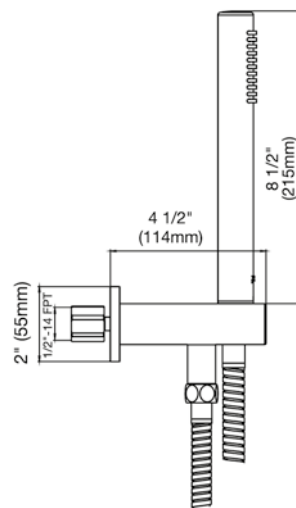

- Polished Chrome FV131/J2-PC
- Polished Nickel - PVD FV131/J2-PN
- Brushed Nickel - PVD FV131/J2-BN
- Polished Gold - PVD FV131/J2-PG*
- Brushed Gold - PVD FV131/J2-BG*
- Polished Rose Gold - PVD FV131/J2-RG*
- Polished Brass - PVD FV131/J2-PB*
- Brushed Brass - PVD FV131/J2-BB*
- Satin Greystone - PVD FV131/J2-SGR*
- Satin Black - PVD FV131/J2-BK*
- Flat Black FV131/J2-FB*
- **Unlacquered Polished Brass FV131/J2-UPB*

Hand shower assembly. All in one swivel holder and water supply, 1/2" NPT Female.

*Non-stock finish – allow 6 to 8 weeks. - **UPB is a living finish and is therefore excluded from finish warranty.