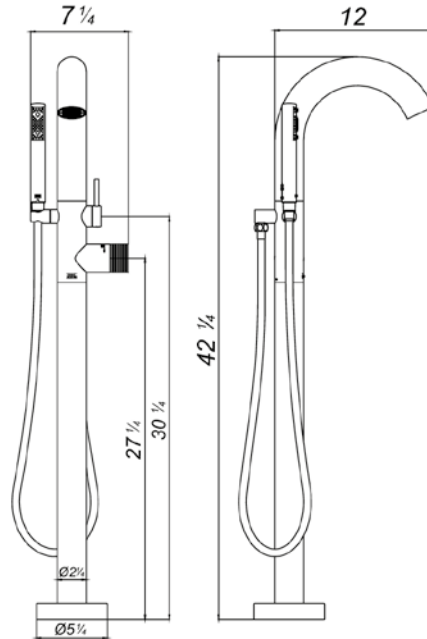

PHOTOGRAPH · DESCRIPTION

DIAGRAM

FINISHES

MODEL

- Polished Chrome FV215/59R.0-PC
- Polished Nickel - PVD FV215/59R.0-PN
- Brushed Nickel - PVD FV215/59R.0-BN
- Polished Gold - PVD FV215/59R.0-PG*
- Brushed Gold - PVD FV215/59R.0-BG*
- Polished Rose Gold - PVD FV215/59R.0-RG*
- Polished Brass - PVD FV215/59R.0-PB*
- Brushed Brass - PVD FV215/59R.0-BB*
- Satin Greystone - PVD FV215/59R.0-SGR*
- Satin Black - PVD FV215/59R.0-BK*
- Flat Black FV215/59R.0-FB*
- **Unlacquered Polished Brass FV215/59R.0-UPB*

Freestanding tub faucet. Trim only. Flow rate through spout 17 GPM @ 60 PSI. Flow rate through handshower 1.75 GPM @ 60 PSI

Note: This set uses the FV215.BASE freestanding rough valve, which is sold separately (see below).