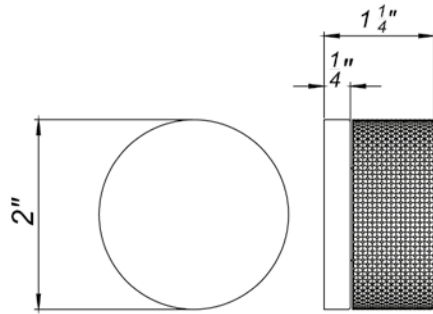

PHOTOGRAPH · DESCRIPTION

DIAGRAM

FINISHES

MODEL

Polished Chrome	FV480K.0-PC
Polished Nickel - PVD	FV480K.0-PN
Brushed Nickel - PVD	FV480K.0-BN
Polished Gold - PVD	FV480K.0-PG*
Brushed Gold - PVD	FV480K.0-BG*
Polished Rose Gold - PVD	FV480K.0-RG*
Polished Brass - PVD	FV480K.0-PB*
Brushed Brass - PVD	FV480K.0-BB*
Satin Greystone - PVD	FV480K.0-SGR*
Satin Black - PVD	FV480K.0-BK*
**Unlacquered Polished Brass	FV480K.0-UPB*

Wall volume control. Trim only.

Note: This set uses the FV480.BASE-19 Wall volume control, 3/4" rough valve only or the FV680.BASE 3 port diverter valve rough-in (can be converted to a 2 port by changing a washer).