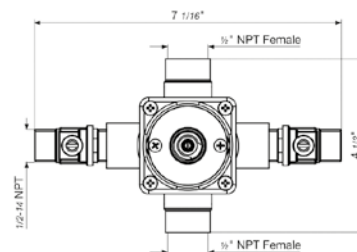

FV115C.BASE

Pressure balance valve less diverter - 1/2" rough valve only. Flow rate 7 GPM @ 50 PSI.

*Non-stock finish – allow 6 to 8 weeks. - **UPB is a living finish and is therefore excluded from finish warranty.