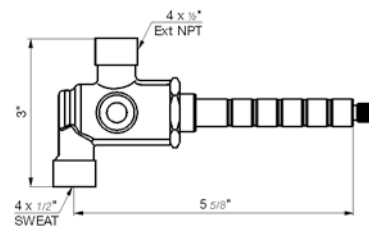

FV480.BASE-19

Wall volume control, 3/4" rough valve.

FV680.BASE

Wall diverter valve

3 port diverter valve rough-in (can be converted to a 2 port by changing a washer). To be used with any of our Volume Control Trims (does not have a built-in shutoff)

*Non-stock finish – allow 6 to 8 weeks. - **UPB is a living finish and is therefore excluded from finish warranty.