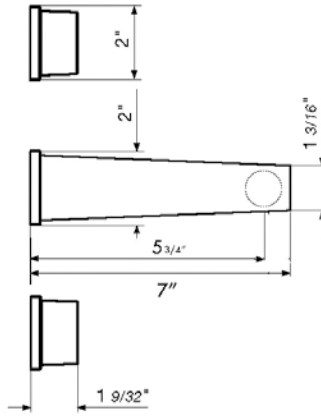

PHOTOGRAPH · DESCRIPTION

DIAGRAM

FINISHES

MODEL

Wall-mounted lavatory faucet, less drain assembly, trim only

Note: This set uses the FV203.BASE rough valve for wall lavatory, 1/2" Fem NPT connection

- Polished Chrome FV203/J8.0-PC
- Polished Nickel - PVD FV203/J8.0-PN
- Brushed Nickel - PVD FV203/J8.0-BN
- Polished Gold - PVD FV203/J8.0-PG*
- Brushed Gold - PVD FV203/J8.0-BG*
- Polished Rose Gold - PVD FV203/J8.0-RG*
- Polished Brass - PVD FV203/J8.0-PB*
- Brushed Brass - PVD FV203/J8.0-BB*
- Satin Greystone - PVD FV203/J8.0-SGR*
- Satin Black - PVD FV203/J8.0-BK*
- Flat Black FV203/J8.0-FB*
- **Unlacquered Polished Brass FV203/J8.0-UPB*

FV203.BASE

Push down pop-up with overflow, with extra long tallpiece.

- Polished Chrome FV248.02-PC
- Polished Nickel - PVD FV248.02-PN
- Brushed Nickel - PVD FV248.02-BN
- Polished Gold - PVD FV248.02-PG*
- Brushed Gold - PVD FV248.02-BG*
- Polished Rose Gold - PVD FV248.02-RG*
- Polished Brass - PVD FV248.02-PB*
- Brushed Brass - PVD FV248.02-BB*
- Satin Greystone - PVD FV248.02-SGR*
- Satin Black - PVD FV248.02-BK*
- Flat Black FV248.02-FB*
- **Unlacquered Polished Brass FV248.02-UPB*

Push down pop-up without overflow, with extra long tallpiece.

- Polished Chrome FV248.03-PC
- Polished Nickel - PVD FV248.03-PN
- Brushed Nickel - PVD FV248.03-BN
- Polished Gold - PVD FV248.03-PG*
- Brushed Gold - PVD FV248.03-BG*
- Polished Rose Gold - PVD FV248.03-RG*
- Polished Brass - PVD FV248.03-PB*
- Brushed Brass - PVD FV248.03-BB*
- Satin Greystone - PVD FV248.03-SGR*
- Satin Black - PVD FV248.03-BK*
- Flat Black FV248.03-FB*
- **Unlacquered Polished Brass FV248.03-UPB*

*Non-stock finish – allow 6 to 8 weeks. - **UPB is a living finish and is therefore excluded from finish warranty.