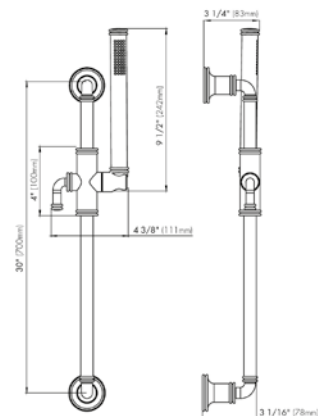

- Polished Chrome FV128A/K3-PC
- Polished Nickel - PVD FV128A/K3-PN
- Brushed Nickel - PVD FV128A/K3-BN
- Polished Gold - PVD FV128A/K3-PG*
- Brushed Gold - PVD FV128A/K3-BG*
- Polished Rose Gold - PVD FV128A/K3-RG*
- Polished Brass - PVD FV128A/K3-PB*
- Brushed Brass - PVD FV128A/K3-BB*
- Satin Greystone - PVD FV128A/K3-SGR*
- Satin Black - PVD FV128A/K3-BK*
- Flat Black FV128A/K3-FB*
- **Unlacquered Polished Brass FV128A/K3-UPB*

*Non-stock finish – allow 6 to 8 weeks. - **UPB is a living finish and is therefore excluded from finish warranty.