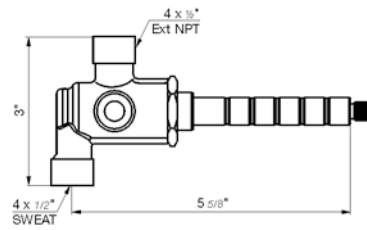

FV680.BASE

Wall diverter valve

3 port diverter valve rough-in (can be converted to a 2 port by changing a washer). To be used with any of our Volume Control Trims (does not have a built-in shutoff)

*Non-stock finish – allow 6 to 8 weeks. - **UPB is a living finish and is therefore excluded from finish warranty.