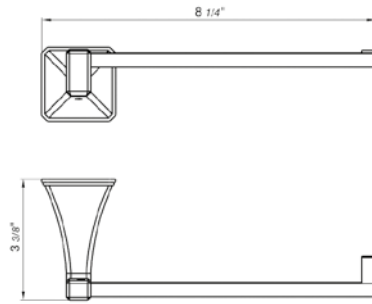

Body spray-contemporary round. Three pulsating mini-jets

PHOTOGRAPH · DESCRIPTION

DIAGRAM

FINISHES

MODEL

- Polished Chrome FV163/60-PC
- Polished Nickel - PVD FV163/60-PN
- Brushed Nickel - PVD FV163/60-BN
- Polished Gold - PVD FV163/60-PG*
- Brushed Gold - PVD FV163/60-BG*
- Polished Rose Gold - PVD FV163/60-RG*
- Polished Brass - PVD FV163/60-PB*
- Brushed Brass - PVD FV163/60-BB*
- Satin Greystone - PVD FV163/60-SGR*
- Satin Black - PVD FV163/60-BK*
- Flat Black FV163/60-FB*
- **Unlacquered Polished Brass FV163/60-UPB*

Towel holder