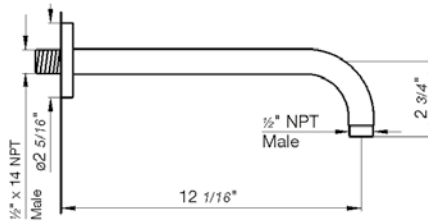

Shower arm and escutcheon

- Polished Chrome FV140/59-PC
- Polished Nickel - PVD FV140/59-PN
- Brushed Nickel - PVD FV140/59-BN
- Polished Gold - PVD FV140/59-PG*
- Brushed Gold - PVD FV140/59-BG*
- Polished Rose Gold - PVD FV140/59-RG*
- Polished Brass - PVD FV140/59-PB*
- Brushed Brass - PVD FV140/59-BB*
- Satin Greystone - PVD FV140/59-SGR*
- Satin Black - PVD FV140/59-BK*
- Flat Black FV140/59-FB*
- **Unlacquered Polished Brass FV140/59-UPB*