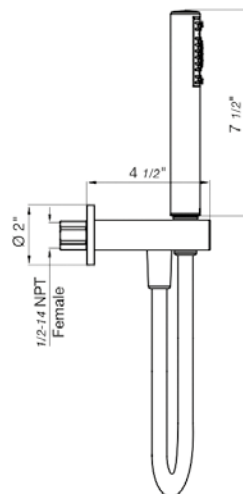

- Polished Chrome FV131/J2-PC
- Polished Nickel - PVD FV131/J2-PN
- Brushed Nickel - PVD FV131/J2-BN
- Polished Gold - PVD FV131/J2-PG*
- Brushed Gold - PVD FV131/J2-BG*
- Polished Rose Gold - PVD FV131/J2-RG*
- Polished Brass - PVD FV131/J2-PB*
- Brushed Brass - PVD FV131/J2-BB*
- Satin Greystone - PVD FV131/J2-SGR*
- Satin Black - PVD FV131/J2-BK*
- Flat Black FV131/J2-FB*
- **Unlacquered Polished Brass FV131/J2-UPB*

Hand shower assembly. All in one swivel holder and water supply, 1/2" NPT Female.

*Non-stock finish – allow 6 to 8 weeks. - **UPB is a living finish and is therefore excluded from finish warranty.