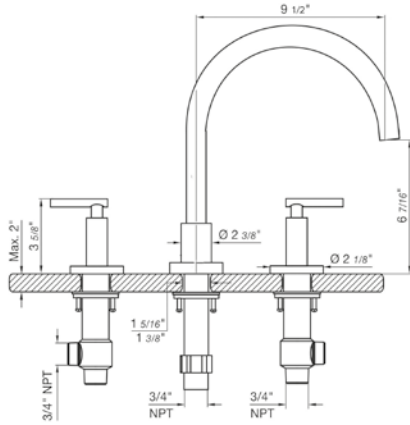

PHOTOGRAPH · DESCRIPTION

DIAGRAM

FINISHES

MODEL

- Polished Chrome FV210/59L-PC
- Polished Nickel - PVD FV210/59L-PN
- Brushed Nickel - PVD FV210/59L-BN
- Polished Gold - PVD FV210/59L-PG*
- Brushed Gold - PVD FV210/59L-BG*
- Polished Rose Gold - PVD FV210/59L-RG*
- Polished Brass - PVD FV210/59L-PB*
- Brushed Brass - PVD FV210/59L-BB*
- Satin Greystone - PVD FV210/59L-SGR*
- Satin Black - PVD FV210/59L-BK*
- Flat Black FV210/59L-FB*
- **Unlacquered Polished Brass FV210/59L-UPB*

Deck mounted Roman bath faucet 3/4" valves