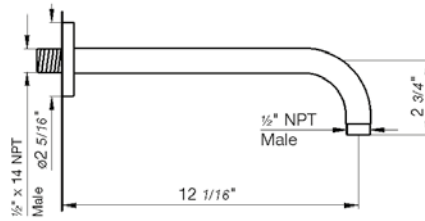

PHOTOGRAPH · DESCRIPTION

DIAGRAM

FINISHES

MODEL

- Polished Chrome FV140/59-PC
- Polished Nickel - PVD FV140/59-PN
- Brushed Nickel - PVD FV140/59-BN
- Polished Gold - PVD FV140/59-PG*
- Brushed Gold - PVD FV140/59-BG*
- Polished Rose Gold - PVD FV140/59-RG*
- Polished Brass - PVD FV140/59-PB*
- Brushed Brass - PVD FV140/59-BB*
- Satin Greystone - PVD FV140/59-SGR*
- Satin Black - PVD FV140/59-BK*
- Flat Black FV140/59-FB*
- **Unlacquered Polished Brass FV140/59-UPB*

Shower arm and escutcheon