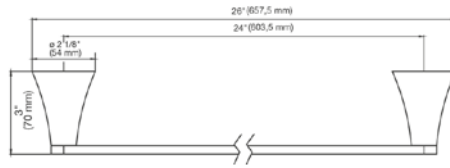

PHOTOGRAPH · DESCRIPTION

DIAGRAM

FINISHES

MODEL

24" towel bar

- Polished Chrome FV164.01/K4-PC
- Polished Nickel - PVD FV164.01/K4-PN
- Brushed Nickel - PVD FV164.01/K4-BN
- Polished Gold - PVD FV164.01/K4-PG*
- Brushed Gold - PVD FV164.01/K4-BG*
- Polished Rose Gold - PVD FV164.01/K4-RG*
- Polished Brass - PVD FV164.01/K4-PB*
- Brushed Brass - PVD FV164.01/K4-BB*
- Satin Greystone - PVD FV164.01/K4-SGR*
- Satin Black - PVD FV164.01/K4-BK*
- Flat Black FV164.01/K4-FB*
- **Unlacquered Polished Brass FV164.01/K4-UPB*