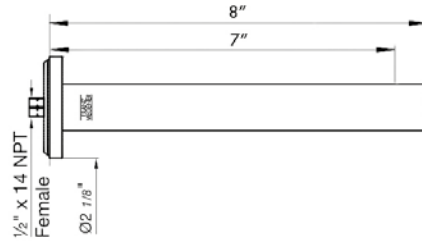

- Polished Chrome FV128.02-PC
- Polished Nickel - PVD FV128.02-PN
- Brushed Nickel - PVD FV128.02-BN
- Polished Gold - PVD FV128.02-PG*
- Brushed Gold - PVD FV128.02-BG*
- Polished Rose Gold - PVD FV128.02-RG*
- Polished Brass - PVD FV128.02-PB*
- Brushed Brass - PVD FV128.02-BB*
- Satin Greystone - PVD FV128.02-SGR*
- Satin Black - PVD FV128.02-BK*

Tub wall spout 1/2" Fem NPT connection.

- Polished Chrome FV103/J2.17.0-PC
- Polished Nickel - PVD FV103/J2.17.0-PN
- Brushed Nickel - PVD FV103/J2.17.0-BN
- Polished Gold - PVD FV103/J2.17.0-PG*
- Brushed Gold - PVD FV103/J2.17.0-BG*
- Polished Rose Gold - PVD FV103/J2.17.0-RG*
- Polished Brass - PVD FV103/J2.17.0-PB*
- Brushed Brass - PVD FV103/J2.17.0-BB*
- Satin Greystone - PVD FV103/J2.17.0-SGR*
- Satin Black - PVD FV103/J2.17.0-BK*
- Flat Black FV103/J2.17.0-FB*
- **Unlacquered Polished Brass FV103/J2.17.0-UPB*