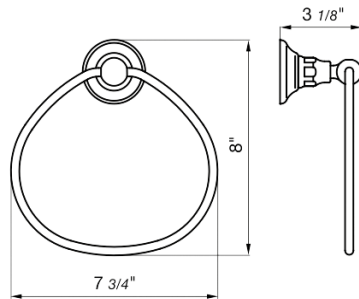

- Polished Chrome FV162/58-PC
- Polished Nickel - PVD FV162/58-PN
- Brushed Nickel - PVD FV162/58-BN
- Polished Gold - PVD FV162/58-PG*
- Brushed Gold - PVD FV162/58-BG*
- Polished Rose Gold - PVD FV162/58-RG*
- Polished Brass - PVD FV162/58-PB*
- Brushed Brass - PVD FV162/58-BB*
- Satin Greystone - PVD FV162/58-SGR*
- Satin Black - PVD FV162/58-BK*
- Flat Black FV162/58-FB*
- **Unlacquered Polished Brass FV162/58-UPB*

Towel ring