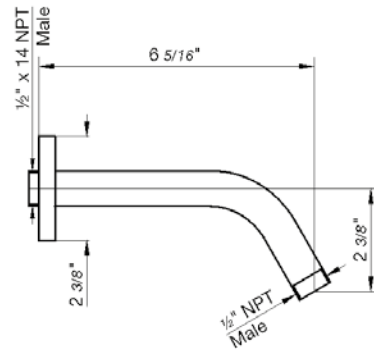

Polished Stainless FV126.08.1.0-PS***

16" x 12" oval stainless steel rain head. Flow Rate 1.75 GPM @ 60 PSI.

- Polished Chrome FV140/39-PC
- Polished Nickel - PVD FV140/39-PN
- Brushed Nickel - PVD FV140/39-BN
- Polished Gold - PVD FV140/39-PG*
- Brushed Gold - PVD FV140/39-BG*
- Polished Rose Gold - PVD FV140/39-RG*
- Polished Brass - PVD FV140/39-PB*
- Brushed Brass - PVD FV140/39-BB*
- Satin Greystone - PVD FV140/39-SGR*
- Satin Black - PVD FV140/39-BK*
- Flat Black FV140/39-FB*
- **Unlacquered Polished Brass FV140/39-UPB*

Shower arm and escutcheon