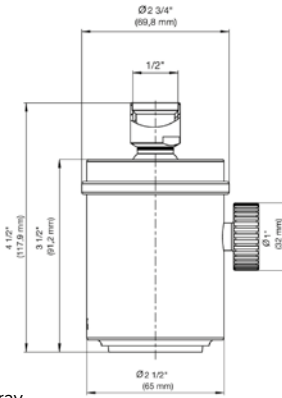

*Non-stock finish – allow 6 to 8 weeks. - **UPB is a living finish and is therefore excluded from finish warranty.

PHOTOGRAPH · DESCRIPTION

DIAGRAM

FINISHES

MODEL

Adjustable multifunction shower head features variable spray with self-cleaning function and massage spray.