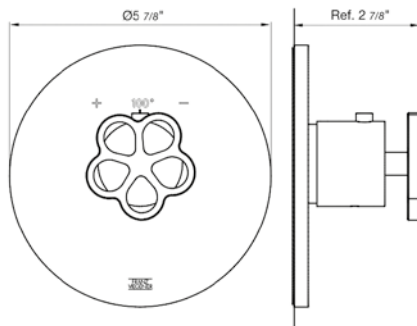

PHOTOGRAPH · DESCRIPTION

DIAGRAM

FINISHES

MODEL

Push down pop-up with overflow, with extra long tallpiece.

- Polished Chrome FV248.02-PC
- Polished Nickel - PVD FV248.02-PN
- Brushed Nickel - PVD FV248.02-BN
- Polished Gold - PVD FV248.02-PG*
- Brushed Gold - PVD FV248.02-BG*
- Polished Rose Gold - PVD FV248.02-RG*
- Polished Brass - PVD FV248.02-PB*
- Brushed Brass - PVD FV248.02-BB*
- Satin Greystone - PVD FV248.02-SGR*
- Satin Black - PVD FV248.02-BK*
- Flat Black FV248.02-FB*
- **Unlacquered Polished Brass FV248.02-UPB*

Push down pop-up without overflow, with extra long tallpiece.

- Polished Chrome FV248.03-PC
- Polished Nickel - PVD FV248.03-PN
- Brushed Nickel - PVD FV248.03-BN
- Polished Gold - PVD FV248.03-PG*
- Brushed Gold - PVD FV248.03-BG*
- Polished Rose Gold - PVD FV248.03-RG*
- Polished Brass - PVD FV248.03-PB*
- Brushed Brass - PVD FV248.03-BB*
- Satin Greystone - PVD FV248.03-SGR*
- Satin Black - PVD FV248.03-BK*
- Flat Black FV248.03-FB*
- **Unlacquered Polished Brass FV248.03-UPB*

Thermostatic wall valve - trim only

Note: This set uses the FV217.BASE 3/4" thermostatic wall valve

Note: See widespread faucet note regarding handle finishes.

- Polished Chrome FV217/J1.0-PC
- Polished Nickel - PVD FV217/J1.0-PN
- Brushed Nickel - PVD FV217/J1.0-BN
- Polished Gold - PVD FV217/J1.0-PG*
- Brushed Gold - PVD FV217/J1.0-BG*
- Polished Rose Gold - PVD FV217/J1.0-RG*
- Polished Brass - PVD FV217/J1.0-PB*
- Brushed Brass - PVD FV217/J1.0-BB*
- Satin Greystone - PVD FV217/J1.0-SGR*
- Satin Black - PVD FV217/J1.0-BK*
- Flat Black FV217/J1.0-FB*
- **Unlacquered Polished Brass FV217/J1.0-UPB*