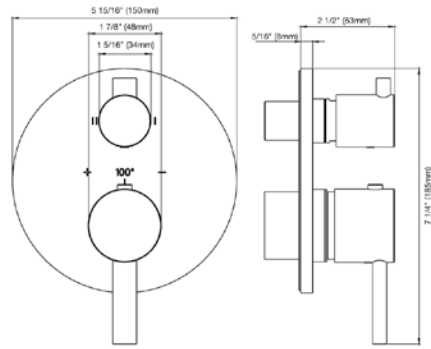

PHOTOGRAPH · DESCRIPTION   DIAGRAM   FINISHES   MODEL