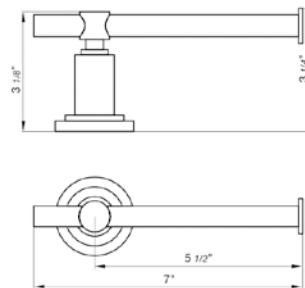

- Polished Chrome FV166/87-PC
- Polished Nickel - PVD FV166/87-PN
- Brushed Nickel - PVD FV166/87-BN
- Polished Gold - PVD FV166/87-PG*
- Brushed Gold - PVD FV166/87-BG*
- Polished Rose Gold - PVD FV166/87-RG*
- Polished Brass - PVD FV166/87-PB*
- Brushed Brass - PVD FV166/87-BB*
- Satin Greystone - PVD FV166/87-SGR*
- Satin Black - PVD FV166/87-BK*
- Flat Black FV166/87-FB*
- **Unlacquered Polished Brass FV166/87-UPB*

Toilet paper holder