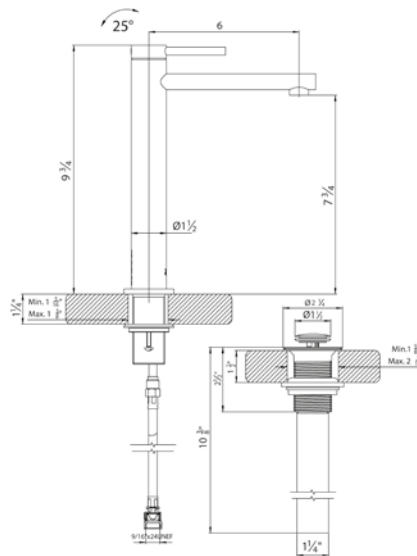

- Polished Chrome FV181.01/59-PC
- Polished Nickel - PVD FV181.01/59-PN
- Brushed Nickel - PVD FV181.01/59-BN
- Polished Gold - PVD FV181.01/59-PG*
- Brushed Gold - PVD FV181.01/59-BG*
- Polished Rose Gold - PVD FV181.01/59-RG*
- Polished Brass - PVD FV181.01/59-PB*
- Brushed Brass - PVD FV181.01/59-BB*
- Satin Greystone - PVD FV181.01/59-SGR*
- Satin Black - PVD FV181.01/59-BK*
- Flat Black FV181.01/59-FB*
- **Unlacquered Polished Brass FV181.01/59-UPB*

Vessel height, single handle lavatory set, with push-down pop-up drain assembly (no lift rod)

*Non-stock finish – allow 6 to 8 weeks. - **UPB is a living finish and is therefore excluded from finish warranty.