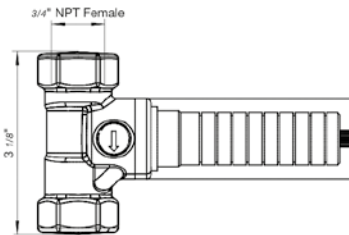

FV480.BASE-19

Wall volume control, 3/4" rough valve.