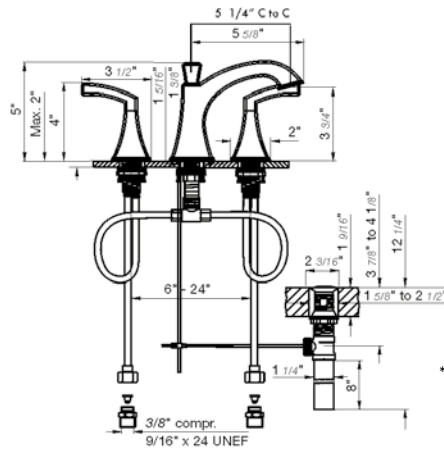

PHOTOGRAPH · DESCRIPTION

DIAGRAM

FINISHES

MODEL

Widespread lavatory faucet with pop-up drain assembly

- Polished Chrome FV201/60-PC
- Polished Nickel - PVD FV201/60-PN
- Brushed Nickel - PVD FV201/60-BN
- Polished Gold - PVD FV201/60-PG*
- Brushed Gold - PVD FV201/60-BG*
- Polished Rose Gold - PVD FV201/60-RG*
- Polished Brass - PVD FV201/60-PB*
- Brushed Brass - PVD FV201/60-BB*
- Satin Greystone - PVD FV201/60-SGR*
- Satin Black - PVD FV201/60-BK*
- Flat Black FV201/60-FB*
- **Unlacquered Polished Brass FV201/60-UPB*