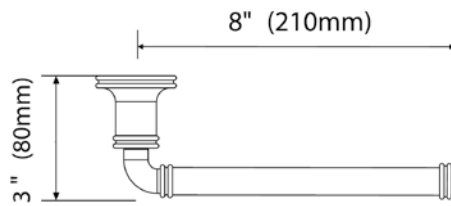

30" Sidebar with handshower assembly and elbow

PHOTOGRAPH · DESCRIPTION

DIAGRAM

FINISHES

MODEL

- Polished Chrome FV163/K3-PC
- Polished Nickel - PVD FV163/K3-PN
- Brushed Nickel - PVD FV163/K3-BN
- Polished Gold - PVD FV163/K3-PG*
- Brushed Gold - PVD FV163/K3-BG*
- Polished Rose Gold - PVD FV163/K3-RG*
- Polished Brass - PVD FV163/K3-PB*
- Brushed Brass - PVD FV163/K3-BB*
- Satin Greystone - PVD FV163/K3-SGR*
- Satin Black - PVD FV163/K3-BK*
- Flat Black FV163/K3-FB*
- **Unlacquered Polished Brass FV163/K3-UPB*

Towel holder