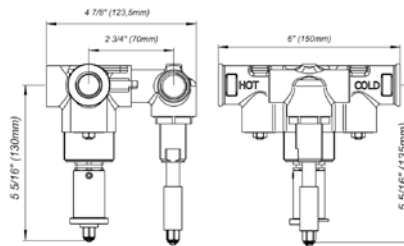

FV227.BASE

5 5/16" (135mm) 5 5/16" (130mm) 1/2" thermostatic rough-in valve only with integral two port non-sharing diverter and shut-off 5.5 gpm (gallons per minute) flow rate (@60 psi)