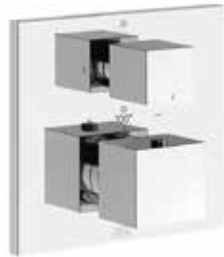

Universal square thermostatic wall valve - trim only

Note: This set uses the FV227.BASE 1/2" thermostatic wall valve.

FV227.BASE

5 5/16" (135mm) 5 5/16" (130mm) 1/2" thermostatic rough-in valve only with integral two port non-sharing diverter and shut-off 5.5 gpm (gallons per minute) flow rate (@60 psi)