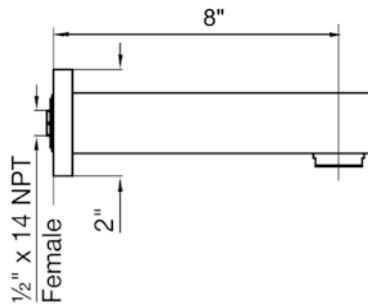

- Polished Chrome FV103L/85.17.0-PC
- Polished Nickel - PVD FV103L/85.17.0-PN
- Brushed Nickel - PVD FV103L/85.17.0-BN
- Polished Gold - PVD FV103L/85.17.0-PG*
- Brushed Gold - PVD FV103L/85.17.0-BG*
- Polished Rose Gold - PVD FV103L/85.17.0-RG*
- Polished Brass - PVD FV103L/85.17.0-PB*
- Brushed Brass - PVD FV103L/85.17.0-BB*
- Satin Greystone - PVD FV103L/85.17.0-SGR*
- Satin Black - PVD FV103L/85.17.0-BK*
- Flat Black FV103L/85.17.0-FB*
- **Unlacquered Polished Brass FV103L/85.17.0-UPB*

Tub wall spout 1/2" Fem NPT connection.