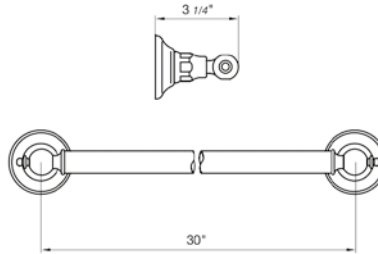

24" towel bar

- Polished Chrome FV164.02/58-PC
- Polished Nickel - PVD FV164.02/58-PN
- Brushed Nickel - PVD FV164.02/58-BN
- Polished Gold - PVD FV164.02/58-PG*
- Brushed Gold - PVD FV164.02/58-BG*
- Polished Rose Gold - PVD FV164.02/58-RG*
- Polished Brass - PVD FV164.02/58-PB*
- Brushed Brass - PVD FV164.02/58-BB*
- Satin Greystone - PVD FV164.02/58-SGR*
- Satin Black - PVD FV164.02/58-BK*
- Flat Black FV164.02/58-FB*
- **Unlacquered Polished Brass FV164.02/58-UPB*