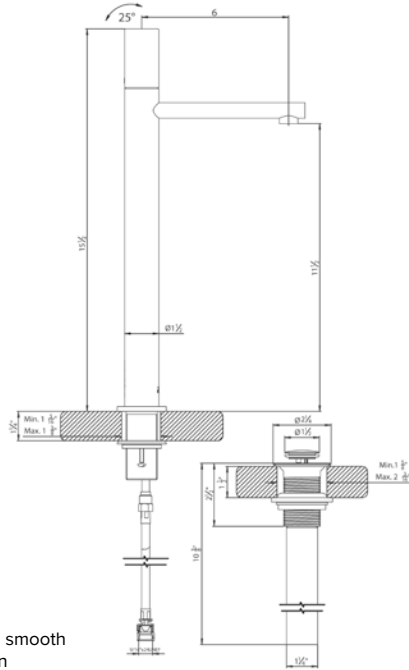

PHOTOGRAPH · DESCRIPTION

DIAGRAM

FINISHES

MODEL

- Polished Chrome FV181.02/59P-PC
- Polished Nickel - PVD FV181.02/59P-PN
- Brushed Nickel - PVD FV181.02/59P-BN
- Polished Gold - PVD FV181.02/59P-PG*
- Brushed Gold - PVD FV181.02/59P-BG*
- Polished Rose Gold - PVD FV181.02/59P-RG*
- Polished Brass - PVD FV181.02/59P-PB*
- Brushed Brass - PVD FV181.02/59P-BB*
- Satin Greystone - PVD FV181.02/59P-SGR*
- Satin Black - PVD FV181.02/59P-BK*
- Flat Black FV181.02/59P-FB*
- **Unlacquered Polished Brass FV181.02/59P-UPB*

Tall vessel height, single handle lavatory set, smooth surface handle, with push-down pop-up drain assembly (no lift rod)