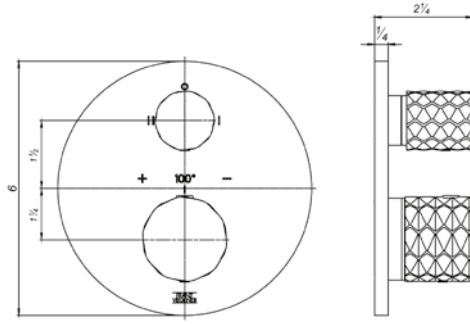

PHOTOGRAPH · DESCRIPTION

DIAGRAM

FINISHES

MODEL

- Polished Chrome FV227D.0-PC
- Polished Nickel - PVD FV227D.0-PN
- Brushed Nickel - PVD FV227D.0-BN
- Polished Gold - PVD FV227D.0-PG*
- Brushed Gold - PVD FV227D.0-BG*
- Polished Rose Gold - PVD FV227D.0-RG*
- Polished Brass - PVD FV227D.0-PB*
- Brushed Brass - PVD FV227D.0-BB*
- Satin Greystone - PVD FV227D.0-SGR*
- Satin Black - PVD FV227D.0-BK*
- Flat Black FV227D.0-FB*
- **Unlacquered Polished Brass FV227D.0-UPB*

Thermostatic wall valve. Trim only.

Note: This set uses the FV227.BASE 1/2" thermostatic wall valve