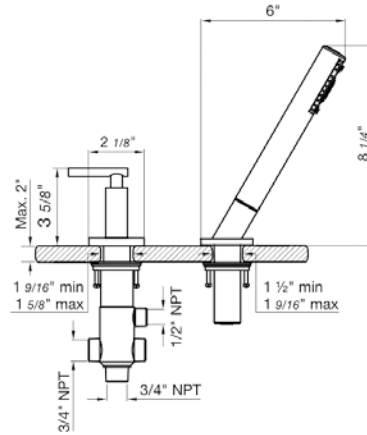

- Polished Chrome FV133/59L.0-PC
- Polished Nickel - PVD FV133/59L.0-PN
- Brushed Nickel - PVD FV133/59L.0-BN
- Polished Gold - PVD FV133/59L.0-PG*
- Brushed Gold - PVD FV133/59L.0-BG*
- Polished Rose Gold - PVD FV133/59L.0-RG*
- Polished Brass - PVD FV133/59L.0-PB*
- Brushed Brass - PVD FV133/59L.0-BB*
- Satin Greystone - PVD FV133/59L.0-SGR*
- Satin Black - PVD FV133/59L.0-BK*
- Flat Black FV133/59L.0-FB*
- **Unlacquered Polished Brass FV133/59L.0-UPB*

*Non-stock finish – allow 6 to 8 weeks. - **UPB is a living finish and is therefore excluded from finish warranty.