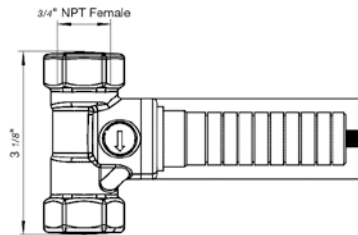

FV480.BASE-19

Wall volume control, 3/4" rough valve.