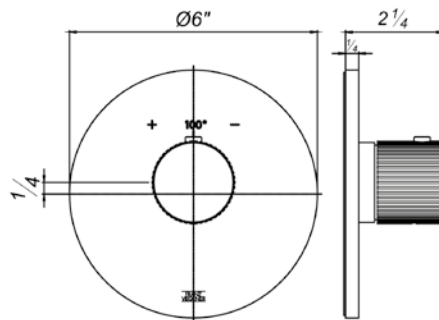

PHOTOGRAPH · DESCRIPTION

DIAGRAM

FINISHES

MODEL

Push down pop-up with overflow, with extra long tallpiece.

- Polished Chrome FV248.02-PC
- Polished Nickel - PVD FV248.02-PN
- Brushed Nickel - PVD FV248.02-BN
- Polished Gold - PVD FV248.02-PG*
- Brushed Gold - PVD FV248.02-BG*
- Polished Rose Gold - PVD FV248.02-RG*
- Polished Brass - PVD FV248.02-PB*
- Brushed Brass - PVD FV248.02-BB*
- Satin Greystone - PVD FV248.02-SGR*
- Satin Black - PVD FV248.02-BK*
- Flat Black FV248.02-FB*
- **Unlacquered Polished Brass FV248.02-UPB*

Push down pop-up without overflow, with extra long tallpiece.

- Polished Chrome FV248.03-PC
- Polished Nickel - PVD FV248.03-PN
- Brushed Nickel - PVD FV248.03-BN
- Polished Gold - PVD FV248.03-PG*
- Brushed Gold - PVD FV248.03-BG*
- Polished Rose Gold - PVD FV248.03-RG*
- Polished Brass - PVD FV248.03-PB*
- Brushed Brass - PVD FV248.03-BB*
- Satin Greystone - PVD FV248.03-SGR*
- Satin Black - PVD FV248.03-BK*
- Flat Black FV248.03-FB*
- **Unlacquered Polished Brass FV248.03-UPB*

Thermostatic wall valve. Trim only.

Note: This set uses the FV217.BASE 3/4" thermostatic wall valve

- Polished Chrome FV217V.0-PC
- Polished Nickel - PVD FV217V.0-PN
- Brushed Nickel - PVD FV217V.0-BN
- Polished Gold - PVD FV217V.0-PG*
- Brushed Gold - PVD FV217V.0-BG*
- Polished Rose Gold - PVD FV217V.0-RG*
- Polished Brass - PVD FV217V.0-PB*
- Brushed Brass - PVD FV217V.0-BB*
- Satin Greystone - PVD FV217V.0-SGR*
- Satin Black - PVD FV217V.0-BK*
- Flat Black FV217V.0-FB*
- **Unlacquered Polished Brass FV217V.0-UPB*