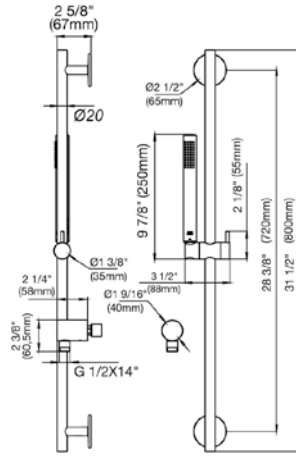

- Polished Chrome FV128.02-PC
- Polished Nickel - PVD FV128.02-PN
- Brushed Nickel - PVD FV128.02-BN
- Polished Gold - PVD FV128.02-PG*
- Brushed Gold - PVD FV128.02-BG*
- Polished Rose Gold - PVD FV128.02-RG*
- Polished Brass - PVD FV128.02-PB*
- Brushed Brass - PVD FV128.02-BB*
- Satin Greystone - PVD FV128.02-SGR*
- Satin Black - PVD FV128.02-BK*