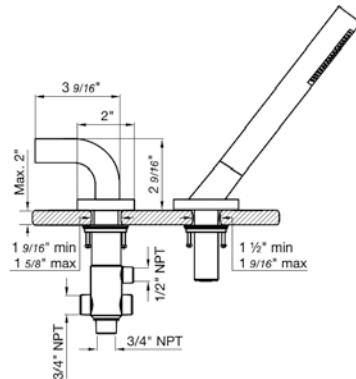

- Polished Chrome FV133/J4.0-PC
- Polished Nickel - PVD FV133/J4.0-PN
- Brushed Nickel - PVD FV133/J4.0-BN
- Polished Gold - PVD FV133/J4.0-PG*
- Brushed Gold - PVD FV133/J4.0-BG*
- Polished Rose Gold - PVD FV133/J4.0-RG*
- Polished Brass - PVD FV133/J4.0-PB*
- Brushed Brass - PVD FV133/J4.0-BB*
- Satin Greystone - PVD FV133/J4.0-SGR*
- Satin Black - PVD FV133/J4.0-BK*
- Flat Black FV133/J4.0-FB*
- **Unlacquered Polished Brass FV133/J4.0-UPB*

*Non-stock finish – allow 6 to 8 weeks. - **UPB is a living finish and is therefore excluded from finish warranty.