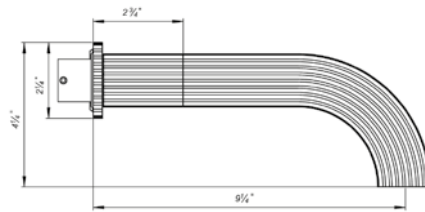

- Polished Chrome FV203/F4.0-PC
- Polished Nickel - PVD FV203/F4.0-PN
- Brushed Nickel - PVD FV203/F4.0-BN
- Polished Gold - PVD FV203/F4.0-PG*
- Brushed Gold - PVD FV203/F4.0-BG*
- Polished Rose Gold - PVD FV203/F4.0-RG*
- Polished Brass - PVD FV203/F4.0-PB*
- Brushed Brass - PVD FV203/F4.0-BB*
- Satin Greystone - PVD FV203/F4.0-SGR*
- Satin Black - PVD FV203/F4.0-BK*
- Flat Black FV203/F4.0-FB*
- **Unlacquered Polished Brass FV203/F4.0-UPB*

Wall-mounted lavatory faucet, less drain assembly, trim only

Note: This set uses the FV203.BASE rough valve for wall lavatory. 1/2" Fem NPT connection.