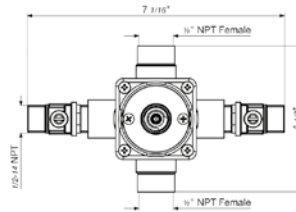

FV115C.BASE

Pressure balance valve less diverter - 1/2" rough valve only. Flow rate 7 GPM @ 50 PSI.