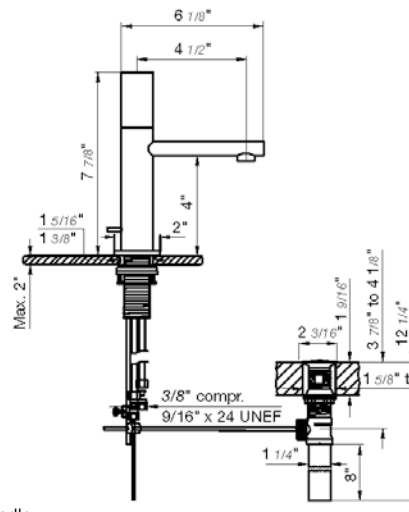

Tall vessel height, single handle lavatory set, with push-down pop-up drain assembly (no lift rod)

- Polished Chrome FV182/59P-PC
- Polished Nickel - PVD FV182/59P-PN
- Brushed Nickel - PVD FV182/59P-BN
- Polished Gold - PVD FV182/59P-PG*
- Brushed Gold - PVD FV182/59P-BG*
- Polished Rose Gold - PVD FV182/59P-RG*
- Polished Brass - PVD FV182/59P-PB*
- Brushed Brass - PVD FV182/59P-BB*
- Satin Greystone - PVD FV182/59P-SGR*
- Satin Black - PVD FV182/59P-BK*
- Flat Black FV182/59P-FB*
- **Unlacquered Polished Brass FV182/59P-UPB*