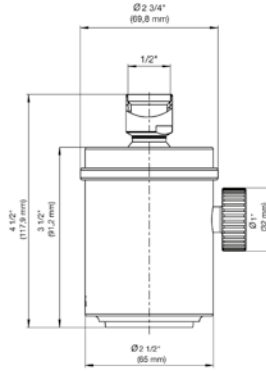

*Non-stock finish – allow 6 to 8 weeks. - **UPB is a living finish and is therefore excluded from finish warranty.

PHOTOGRAPH · DESCRIPTION

DIAGRAM

FINISHES

MODEL

Adjustable multifunction shower head features variable spray with self-cleaning function and massage spray.