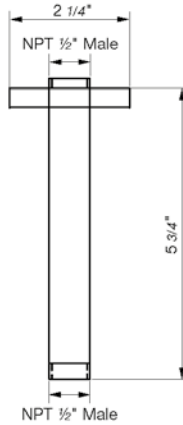

PHOTOGRAPH · DESCRIPTION

DIAGRAM

FINISHES

MODEL

Ceiling shower arm and escutcheon

- Polished Chrome FV142-PC
- Polished Nickel - PVD FV142-PN
- Brushed Nickel - PVD FV142-BN
- Polished Gold - PVD FV142-PG*
- Brushed Gold - PVD FV142-BG*
- Polished Rose Gold - PVD FV142-RG*
- Polished Brass - PVD FV142-PB*
- Brushed Brass - PVD FV142-BB*
- Satin Greystone - PVD FV142-SGR*
- Satin Black - PVD FV142-BK*
- Flat Black FV142-FB*
- **Unlacquered Polished Brass FV142-UPB*