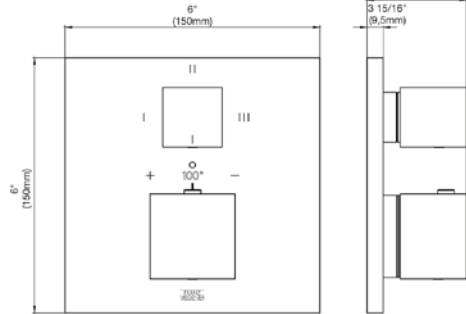

PHOTOGRAPH · DESCRIPTION   DIAGRAM   FINISHES   MODEL

- Polished Chrome FV227.0-PC
- Polished Nickel - PVD FV227.0-PN
- Brushed Nickel - PVD FV227.0-BN
- Polished Gold - PVD FV227.0-PG*
- Brushed Gold - PVD FV227.0-BG*
- Polished Rose Gold - PVD FV227.0-RG*
- Polished Brass - PVD FV227.0-PB*
- Brushed Brass - PVD FV227.0-BB*
- Satin Greystone - PVD FV227.0-SGR*
- Satin Black - PVD FV227.0-BK*
- Flat Black FV227.0-FB*
- **Unlacquered Polished Brass FV227.0-UPB*

Universal square thermostatic wall valve - trim only

Note: This set uses the FV227.BASE 1/2" thermostatic wall valve.

FV227.BASE

5 5/16" (135mm) 5 5/16" (130mm) 1/2" thermostatic rough-in valve only with integral two port non-sharing diverter and shut-off 5.5 gpm (gallons per minute) flow rate (@60 psi)

- Polished Chrome FV247.0-PC
- Polished Nickel - PVD FV247.0-PN
- Brushed Nickel - PVD FV247.0-BN
- Polished Gold - PVD FV247.0-PG*
- Brushed Gold - PVD FV247.0-BG*
- Polished Rose Gold - PVD FV247.0-RG*
- Polished Brass - PVD FV247.0-PB*
- Brushed Brass - PVD FV247.0-BB*
- Satin Greystone - PVD FV247.0-SGR*
- Satin Black - PVD FV247.0-BK*
- Flat Black FV247.0-FB*
- **Unlacquered Polished Brass FV247.0-UPB*

Thermostatic wall valve with three outlets - trim only

Note: This set uses the FV247.BASE 1/2" thermostatic wall valve

1/2" thermostatic rough-in valve only, with integral three port non-sharing diverter and shut-off.

*Non-stock finish – allow 6 to 8 weeks. - **UPB is a living finish and is therefore excluded from finish warranty.