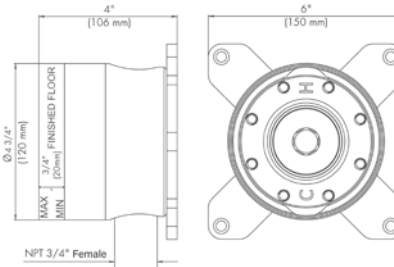

FV215.BASE

Freestanding rough valve 3/4" NPT FEM