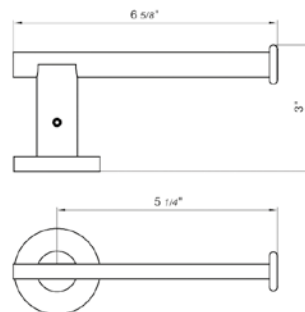

Toilet paper holder

- Polished Chrome FV167/59-PC
- Polished Nickel - PVD FV167/59-PN
- Brushed Nickel - PVD FV167/59-BN
- Polished Gold - PVD FV167/59-PG*
- Brushed Gold - PVD FV167/59-BG*
- Polished Rose Gold - PVD FV167/59-RG*
- Polished Brass - PVD FV167/59-PB*
- Brushed Brass - PVD FV167/59-BB*
- Satin Greystone - PVD FV167/59-SGR*
- Satin Black - PVD FV167/59-BK*
- Flat Black FV167/59-FB*
- **Unlacquered Polished Brass FV167/59-UPB*

*Non-stock finish – allow 6 to 8 weeks. - **UPB is a living finish and is therefore excluded from finish warranty.