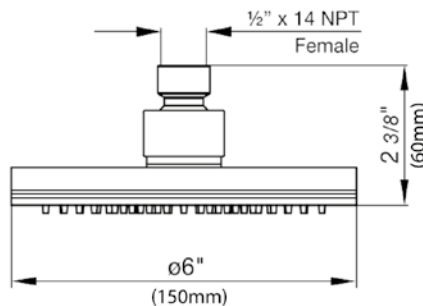

6" showerhead

- Polished Chrome FV126/K3-PC
- Polished Nickel - PVD FV126/K3-PN
- Brushed Nickel - PVD FV126/K3-BN
- Polished Gold - PVD FV126/K3-PG*
- Brushed Gold - PVD FV126/K3-BG*
- Polished Rose Gold - PVD FV126/K3-RG*
- Polished Brass - PVD FV126/K3-PB*
- Brushed Brass - PVD FV126/K3-BB*
- Satin Greystone - PVD FV126/K3-SGR*
- Satin Black - PVD FV126/K3-BK*
- Flat Black FV126/K3-FB*
- **Unlacquered Polished Brass FV126/K3-UPB*

*Non-stock finish – allow 6 to 8 weeks. - **UPB is a living finish and is therefore excluded from finish warranty.