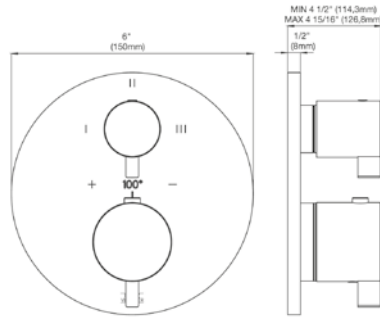

5 5/16" (135mm) 5 5/16" (130mm) 1/2" thermostatic rough-in valve only with integral two port non-sharing diverter and shut-off 5.5 gpm (gallons per minute) flow rate (@60 psi)

PHOTOGRAPH · DESCRIPTION

DIAGRAM

FINISHES

MODEL