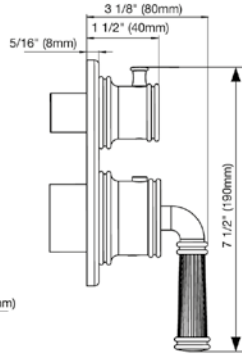

PHOTOGRAPH · DESCRIPTION

DIAGRAM

FINISHES

MODEL

- Polished Chrome FV227/K3H.0-PC
- Polished Nickel - PVD FV227/K3H.0-PN
- Brushed Nickel - PVD FV227/K3H.0-BN
- Polished Gold - PVD FV227/K3H.0-PG*
- Brushed Gold - PVD FV227/K3H.0-BG*
- Polished Rose Gold - PVD FV227/K3H.0-RG*
- Polished Brass - PVD FV227/K3H.0-PB*
- Brushed Brass - PVD FV227/K3H.0-BB*
- Satin Greystone - PVD FV227/K3H.0-SGR*
- Satin Black - PVD FV227/K3H.0-BK*
- Flat Black FV227/K3H.0-FB*
- **Unlacquered Polished Brass FV227/K3H.0-UPB*

Thermostatic wall valve - trim only

Note: This set uses the FV227.BASE 1/2" thermostatic wall valve