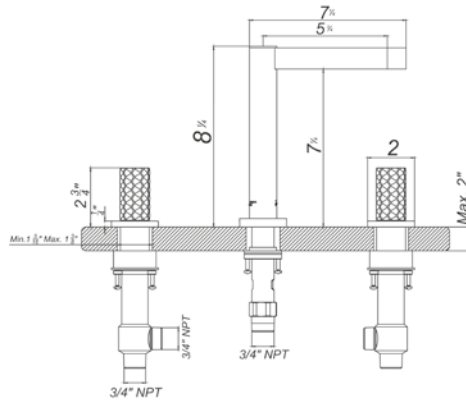

PHOTOGRAPH · DESCRIPTION

DIAGRAM

FINISHES

MODEL