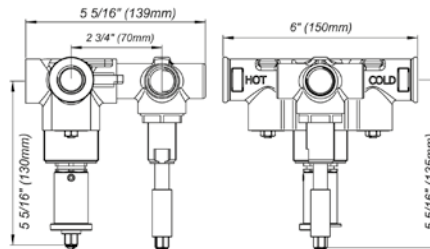

- Polished Chrome FV247/K4.0-PC
- Polished Nickel - PVD FV247/K4.0-PN
- Brushed Nickel - PVD FV247/K4.0-BN
- Polished Gold - PVD FV247/K4.0-PG*
- Brushed Gold - PVD FV247/K4.0-BG*
- Polished Rose Gold - PVD FV247/K4.0-RG*
- Polished Brass - PVD FV247/K4.0-PB*
- Brushed Brass - PVD FV247/K4.0-BB*
- Satin Greystone - PVD FV247/K4.0-SGR*
- Satin Black - PVD FV247/K4.0-BK*
- Flat Black FV247/K4.0-FB*
- **Unlacquered Polished Brass FV247/K4.0-UPB*

Thermostatic wall valve with three outlets - trim only

Note: This set uses the FV247.BASE 1/2" thermostatic wall valve

FV247.BASE

1/2" thermostatic rough-in valve only, with integral three port non-sharing diverter and shut-off.

*Non-stock finish – allow 6 to 8 weeks. - **UPB is a living finish and is therefore excluded from finish warranty.