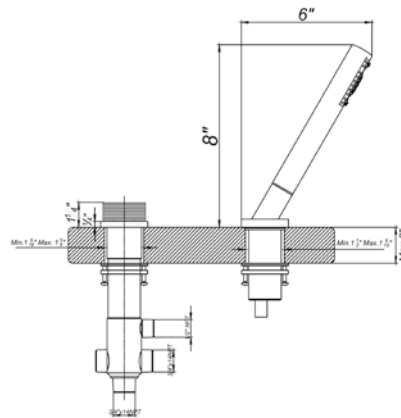

- Polished Chrome FV133/59R.0-PC
- Polished Nickel - PVD FV133/59R.0-PN
- Brushed Nickel - PVD FV133/59R.0-BN
- Polished Gold - PVD FV133/59R.0-PG*
- Brushed Gold - PVD FV133/59R.0-BG*
- Polished Rose Gold - PVD FV133/59R.0-RG*
- Polished Brass - PVD FV133/59R.0-PB*
- Brushed Brass - PVD FV133/59R.0-BB*
- Satin Greystone - PVD FV133/59R.0-SGR*
- Satin Black - PVD FV133/59R.0-BK*
- Flat Black FV133/59R.0-FB*
- **Unlacquered Polished Brass FV133/59R.0-UPB*

*Non-stock finish – allow 6 to 8 weeks. - **UPB is a living finish and is therefore excluded from finish warranty.