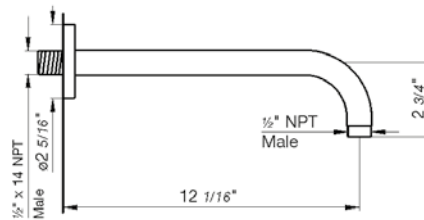

- Polished Chrome FV140/59-PC
- Polished Nickel - PVD FV140/59-PN
- Brushed Nickel - PVD FV140/59-BN
- Polished Gold - PVD FV140/59-PG*
- Brushed Gold - PVD FV140/59-BG*
- Polished Rose Gold - PVD FV140/59-RG*
- Polished Brass - PVD FV140/59-PB*
- Brushed Brass - PVD FV140/59-BB*
- Satin Greystone - PVD FV140/59-SGR*
- Satin Black - PVD FV140/59-BK*
- Flat Black FV140/59-FB*
- **Unlacquered Polished Brass FV140/59-UPB*

Shower arm and escutcheon