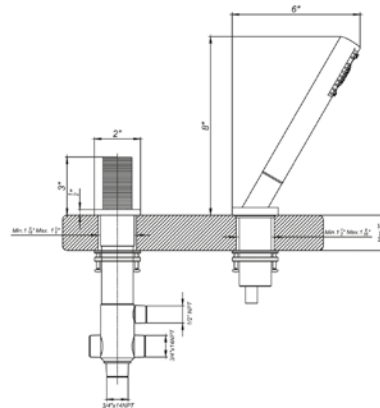

- Polished Chrome FV210/J2R-PC
- Polished Nickel - PVD FV210/J2R-PN
- Brushed Nickel - PVD FV210/J2R-BN
- Polished Gold - PVD FV210/J2R-PG*
- Brushed Gold - PVD FV210/J2R-BG*
- Polished Rose Gold - PVD FV210/J2R-RG*
- Polished Brass - PVD FV210/J2R-PB*
- Brushed Brass - PVD FV210/J2R-BB*
- Satin Greystone - PVD FV210/J2R-SGR*
- Satin Black - PVD FV210/J2R-BK*
- Flat Black FV210/J2R-FB*
- **Unlacquered Polished Brass FV210/J2R-UPB*

Deck mounted Roman bath faucet 3/4" valves.

- Polished Chrome FV133/J2R.0-PC
- Polished Nickel - PVD FV133/J2R.0-PN
- Brushed Nickel - PVD FV133/J2R.0-BN
- Polished Gold - PVD FV133/J2R.0-PG*
- Brushed Gold - PVD FV133/J2R.0-BG*
- Polished Rose Gold - PVD FV133/J2R.0-RG*
- Polished Brass - PVD FV133/J2R.0-PB*
- Brushed Brass - PVD FV133/J2R.0-BB*
- Satin Greystone - PVD FV133/J2R.0-SGR*
- Satin Black - PVD FV133/J2R.0-BK*
- Flat Black FV133/J2R.0-FB*
- **Unlacquered Polished Brass FV133/J2R.0-UPB*

*Non-stock finish – allow 6 to 8 weeks. - **UPB is a living finish and is therefore excluded from finish warranty.