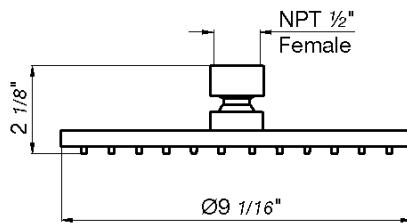

- Polished Chrome FV126.07/87-PC
- Polished Nickel - PVD FV126.07/87-PN
- Brushed Nickel - PVD FV126.07/87-BN
- Polished Gold - PVD FV126.07/87-PG*
- Brushed Gold - PVD FV126.07/87-BG*
- Polished Rose Gold - PVD FV126.07/87-RG*
- Polished Brass - PVD FV126.07/87-PB*
- Brushed Brass - PVD FV126.07/87-BB*
- Satin Greystone - PVD FV126.07/87-SGR*
- Satin Black - PVD FV126.07/87-BK*
- Flat Black FV126.07/87-FB*
- **Unlacquered Polished Brass FV126.07/87-UPB*