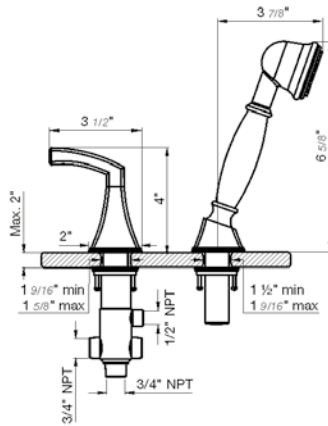

- Polished Chrome FV133/60.0-PC
- Polished Nickel - PVD FV133/60.0-PN
- Brushed Nickel - PVD FV133/60.0-BN
- Polished Gold - PVD FV133/60.0-PG*
- Brushed Gold - PVD FV133/60.0-BG*
- Polished Rose Gold - PVD FV133/60.0-RG*
- Polished Brass - PVD FV133/60.0-PB*
- Brushed Brass - PVD FV133/60.0-BB*
- Satin Greystone - PVD FV133/60.0-SGR*
- Satin Black - PVD FV133/60.0-BK*
- Flat Black FV133/60.0-FB*
- **Unlacquered Polished Brass FV133/60.0-UPB*

*Non-stock finish – allow 6 to 8 weeks. - **UPB is a living finish and is therefore excluded from finish warranty.