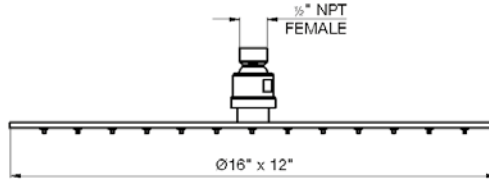

PHOTOGRAPH · DESCRIPTION

DIAGRAM

FINISHES

MODEL

Polished Stainless FV126.08.1.0-PS***

16" x 12" oval stainless steel rain head. Flow Rate 1.75 GPM @ 60 PSI.

***PS works with Polished Nickel as well as Polished Chrome.