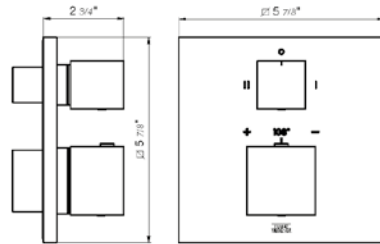

PHOTOGRAPH · DESCRIPTION   DIAGRAM   FINISHES   MODEL