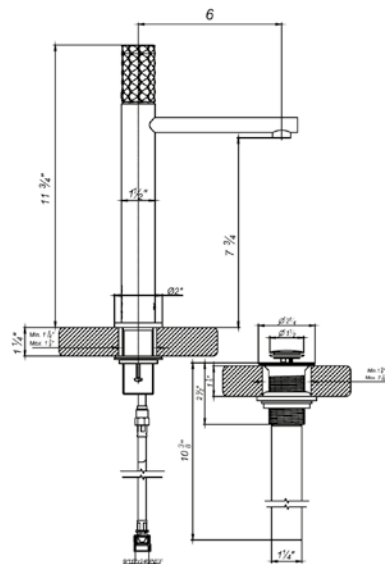

- Polished Chrome FV181.01/59D-PC
- Polished Nickel - PVD FV181.01/59D-PN
- Brushed Nickel - PVD FV181.01/59D-BN
- Polished Gold - PVD FV181.01/59D-PG*
- Brushed Gold - PVD FV181.01/59D-BG*
- Polished Rose Gold - PVD FV181.01/59D-RG*
- Polished Brass - PVD FV181.01/59D-PB*
- Brushed Brass - PVD FV181.01/59D-BB*
- Satin Greystone - PVD FV181.01/59D-SGR*
- Satin Black - PVD FV181.01/59D-BK*
- Flat Black FV181.01/59D-FB*
- **Unlacquered Polished Brass FV181.01/59D-UPB*

Vessel height, single handle lavatory set with push-pop-up drain assembly (no lift rod)

*Non-stock finish – allow 6 to 8 weeks. - **UPB is a living finish and is therefore excluded from finish warranty.