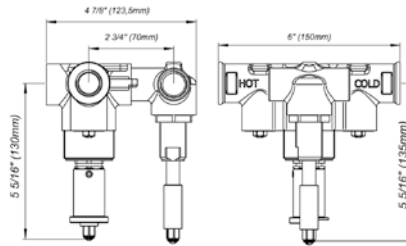

FV227.BASE