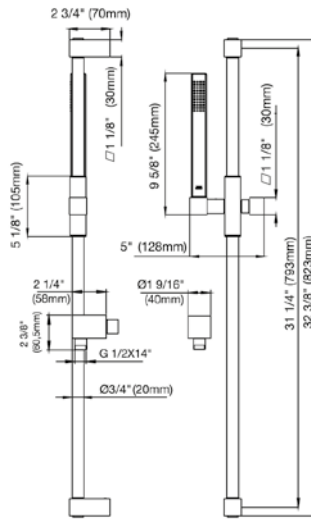

- Polished Chrome FV128.01-PC
- Polished Nickel - PVD FV128.01-PN
- Brushed Nickel - PVD FV128.01-BN
- Polished Gold - PVD FV128.01-PG*
- Brushed Gold - PVD FV128.01-BG*
- Polished Rose Gold - PVD FV128.01-RG*
- Polished Brass - PVD FV128.01-PB*
- Brushed Brass - PVD FV128.01-BB*
- Satin Greystone - PVD FV128.01-SGR*
- Satin Black - PVD FV128.01-BK*