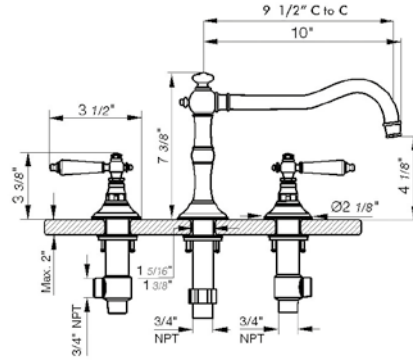

PHOTOGRAPH · DESCRIPTION

DIAGRAM

FINISHES

MODEL

- Polished Chrome FV210/58W-PC
- Polished Nickel - PVD FV210/58W-PN
- Brushed Nickel - PVD FV210/58W-BN
- Polished Gold - PVD FV210/58W-PG*
- Brushed Gold - PVD FV210/58W-BG*
- Polished Rose Gold - PVD FV210/58W-RG*
- Polished Brass - PVD FV210/58W-PB*
- Brushed Brass - PVD FV210/58W-BB*
- Satin Greystone - PVD FV210/58W-SGR*
- Satin Black - PVD FV210/58W-BK*
- Flat Black FV210/58W-FB*
- **Unlacquered Polished Brass FV210/58W-UPB*

Deck mounted Roman bath faucet 3/4" valves