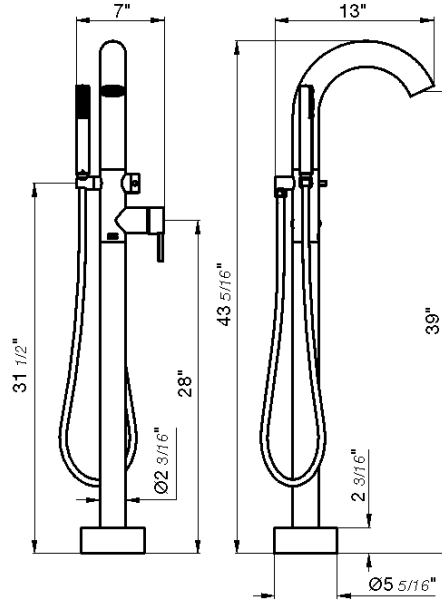

PHOTOGRAPH · DESCRIPTION

DIAGRAM

FINISHES

MODEL

Polished Chrome	FV215/59.0-PC
Polished Nickel - PVD	FV215/59.0-PN
Brushed Nickel - PVD	FV215/59.0-BN
Polished Gold - PVD	FV215/59.0-PG*
Brushed Gold - PVD	FV215/59.0-BG*
Polished Rose Gold - PVD	FV215/59.0-RG*
Polished Brass - PVD	FV215/59.0-PB*
Brushed Brass - PVD	FV215/59.0-BB*
Satin Greystone - PVD	FV215/59.0-SGR*
Satin Black - PVD	FV215/59.0-BK*
Flat Black	FV215/59.0-FB*
**Unlacquered Polished Brass	FV215/59.0-UPB*

Freestanding tub faucet. Trim only. Flow rate through spout 17 GPM @ 60 PSI. Flow rate through handshower 1.75 GPM @ 60 PSI

Note: This set uses the FV215.BASE freestanding rough valve; which is sold separately (see below).