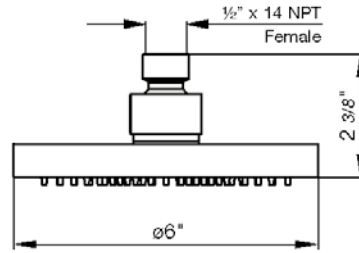

PHOTOGRAPH · DESCRIPTION

DIAGRAM

FINISHES

MODEL

- Polished Chrome FV126/59-PC
- Polished Nickel - PVD FV126/59-PN
- Brushed Nickel - PVD FV126/59-BN
- Polished Gold - PVD FV126/59-PG*
- Brushed Gold - PVD FV126/59-BG*
- Polished Rose Gold - PVD FV126/59-RG*
- Polished Brass - PVD FV126/59-PB*
- Brushed Brass - PVD FV126/59-BB*
- Satin Greystone - PVD FV126/59-SGR*
- Satin Black - PVD FV126/59-BK*
- Flat Black FV126/59-FB*
- **Unlacquered Polished Brass FV126/59-UPB*

6" showerhead. Flow Rate 1.75 GPM @ 60 PSI.