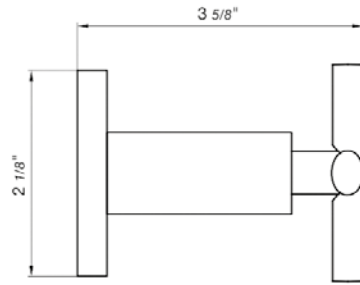

PHOTOGRAPH · DESCRIPTION

DIAGRAM

FINISHES

MODEL

- Polished Chrome FV480/59.0-PC
- Polished Nickel - PVD FV480/59.0-PN
- Brushed Nickel - PVD FV480/59.0-BN
- Polished Gold - PVD FV480/59.0-PG*
- Brushed Gold - PVD FV480/59.0-BG*
- Polished Rose Gold - PVD FV480/59.0-RG*
- Polished Brass - PVD FV480/59.0-PB*
- Brushed Brass - PVD FV480/59.0-BB*
- Satin Greystone - PVD FV480/59.0-SGR*
- Satin Black - PVD FV480/59.0-BK*
- Flat Black FV480/59.0-FB*
- **Unlacquered Polished Brass FV480/59.0-UPB*

Wall volume control. Trim only

Note: This set uses the FV480.BASE-19 Wall volume control, 3/4" rough valve only or the FV680.BASE 3 port diverter valve rough-in (can be converted to a 2 port by changing a washer).