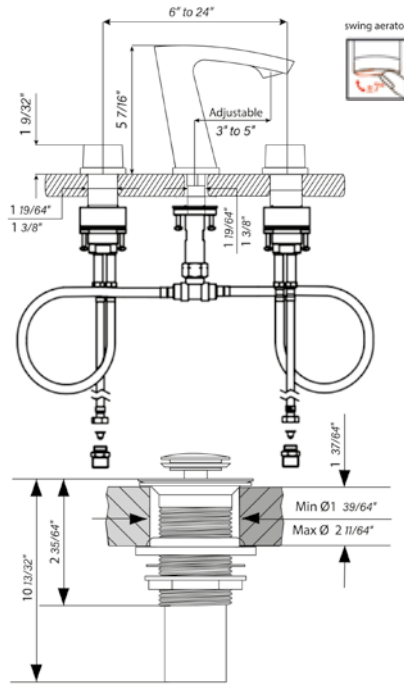

PHOTOGRAPH · DESCRIPTION

DIAGRAM

FINISHES

MODEL

- Polished Chrome FV207/J8-PC
- Polished Nickel - PVD FV207/J8-PN
- Brushed Nickel - PVD FV207/J8-BN
- Polished Gold - PVD FV207/J8-PG*
- Brushed Gold - PVD FV207/J8-BG*
- Polished Rose Gold - PVD FV207/J8-RG*
- Polished Brass - PVD FV207/J8-PB*
- Brushed Brass - PVD FV207/J8-BB*
- Satin Greystone - PVD FV207/J8-SGR*
- Satin Black - PVD FV207/J8-BK*
- Flat Black FV207/J8-FB*
- **Unlacquered Polished Brass FV207/J8-UPB*

Widespread lavatory faucet with push-down pop-up drain assembly (no lift rod)

*Non-stock finish – allow 6 to 8 weeks.

**UPB is a living finish and is therefore excluded from finish warranty.