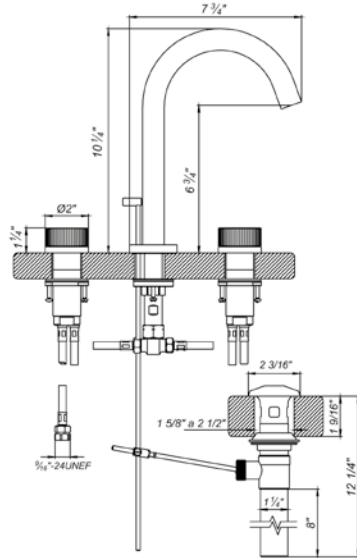

- Polished Chrome FV201/59V-PC
- Polished Nickel - PVD FV201/59V-PN
- Brushed Nickel - PVD FV201/59V-BN
- Polished Gold - PVD FV201/59V-PG*
- Brushed Gold - PVD FV201/59V-BG*
- Polished Rose Gold - PVD FV201/59V-RG*
- Polished Brass - PVD FV201/59V-PB*
- Brushed Brass - PVD FV201/59V-BB*
- Satin Greystone - PVD FV201/59V-SGR*
- Satin Black - PVD FV201/59V-BK*
- Flat Black FV201/59V-FB*
- **Unlacquered Polished Brass FV201/59V-UPB*