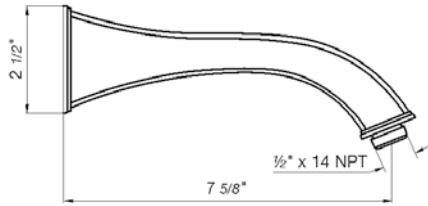

PHOTOGRAPH · DESCRIPTION

DIAGRAM

FINISHES

MODEL

- Polished Chrome FV140/60-PC
- Polished Nickel - PVD FV140/60-PN
- Brushed Nickel - PVD FV140/60-BN
- Polished Gold - PVD FV140/60-PG*
- Brushed Gold - PVD FV140/60-BG*
- Polished Rose Gold - PVD FV140/60-RG*
- Polished Brass - PVD FV140/60-PB*
- Brushed Brass - PVD FV140/60-BB*
- Satin Greystone - PVD FV140/60-SGR*
- Satin Black - PVD FV140/60-BK*
- Flat Black FV140/60-FB*
- **Unlacquered Polished Brass FV140/60-UPB*