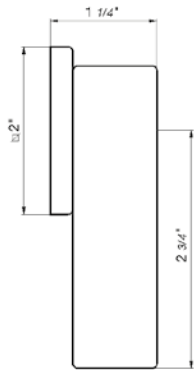

PHOTOGRAPH · DESCRIPTION

DIAGRAM

FINISHES

MODEL

- Polished Chrome FV480/K2.0-PC
- Polished Nickel - PVD FV480/K2.0-PN
- Brushed Nickel - PVD FV480/K2.0-BN
- Polished Gold - PVD FV480/K2.0-PG*
- Brushed Gold - PVD FV480/K2.0-BG*
- Polished Rose Gold - PVD FV480/K2.0-RG*
- Polished Brass - PVD FV480/K2.0-PB*
- Brushed Brass - PVD FV480/K2.0-BB*
- Satin Greystone - PVD FV480/K2.0-SGR*
- Satin Black - PVD FV480/K2.0-BK*
- Flat Black FV480/K2.0-FB*
- **Unlacquered Polished Brass FV480/K2.0-UPB*

Wall volume control. Trim only

Note: This set uses the FV480.BASE-19 volume control, 3/4" rough valve only or the FV680.BASE 3 port diverter valve rough-in (can be converted to a 2 port by changing a washer).