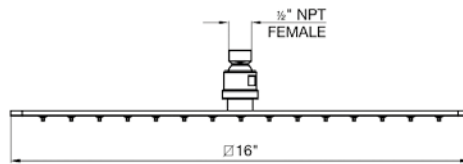

PHOTOGRAPH · DESCRIPTION

DIAGRAM

FINISHES

MODEL

- Polished Stainless FV126.05.1.0-PS***
- Brushed Nickel - PVD FV126.05.1.0-BN
- Polished Gold - PVD FV126.05.1.0-PG*
- Brushed Gold - PVD FV126.05.1.0-BG*
- Polished Rose Gold - PVD FV126.05.1.0-RG*
- Polished Brass - PVD FV126.05.1.0-PB*
- Brushed Brass - PVD FV126.05.1.0-BB*
- Satin Greystone - PVD FV126.05.1.0-SGR
- Satin Black - PVD FV126.05.1.0-BK*
- Flat Black FV126.05.1.0-FB*

- Polished Stainless FV126.05.2.0-PS***
- Brushed Nickel - PVD FV126.05.2.0-BN
- Polished Gold - PVD FV126.05.2.0-PG*
- Brushed Gold - PVD FV126.05.2.0-BG*
- Polished Rose Gold - PVD FV126.05.2.0-RG*
- Polished Brass - PVD FV126.05.2.0-PB*
- Brushed Brass - PVD FV126.05.2.0-BB*
- Satin Greystone - PVD FV126.05.2.0-SGR*
- Satin Black - PVD FV126.05.2.0-BK*
- Flat Black FV126.05.2.0-FB*

- Polished Stainless FV126.06.1.0-PS***

- Polished Chrome FV140/85.1.0-PC
- Polished Nickel - PVD FV140/85.1.0-PN
- Brushed Nickel - PVD FV140/85.1.0-BN
- Polished Gold - PVD FV140/85.1.0-PG*
- Brushed Gold - PVD FV140/85.1.0-BG*
- Polished Rose Gold - PVD FV140/85.1.0-RG*
- Polished Brass - PVD FV140/85.1.0-PB*
- Brushed Brass - PVD FV140/85.1.0-BB*
- Satin Greystone - PVD FV140/85.1.0-SGR*
- Satin Black - PVD FV140/85.1.0-BK*
- Flat Black FV140/85.1.0-FB*
- **Unlacquered Polished Brass FV140/85.1.0-UPB*

Square shower arm and escutcheon 1/2" NPT MALE connection

*Non-stock finish – allow 6 to 8 weeks. - **UPB is a living finish and is therefore excluded from finish warranty. ***PS works with Polished Nickel as well as Polished Chrome.