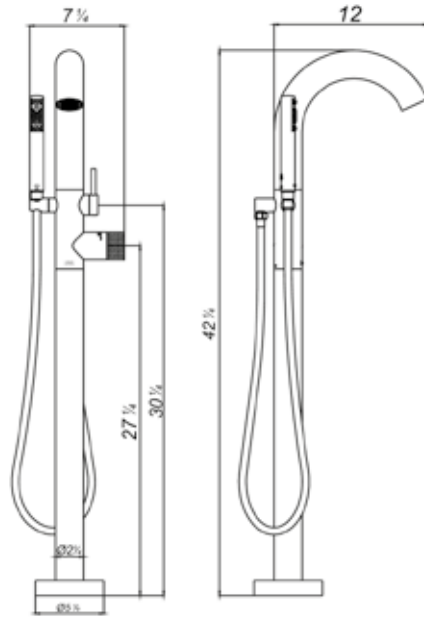

Deck mounted Roman diverter valve and hand shower assembly.

PHOTOGRAPH · DESCRIPTION

DIAGRAM

FINISHES

MODEL

Polished Chrome	FV215/59K.0-PC
Polished Nickel - PVD	FV215/59K.0-PN
Brushed Nickel - PVD	FV215/59K.0-BN
Polished Gold - PVD	FV215/59K.0-PG*
Brushed Gold - PVD	FV215/59K.0-BG*
Polished Rose Gold - PVD	FV215/59K.0-RG*
Polished Brass - PVD	FV215/59K.0-PB*
Brushed Brass - PVD	FV215/59K.0-BB*
Satin Greystone - PVD	FV215/59K.0-SGR*
Satin Black - PVD	FV215/59K.0-BK*
**Unlacquered Polished Brass	FV215/59K.0-UPB*

Freestanding tub faucet. Trim only. Flow rate through spout 17 GPM @ 60 PSI. Flow rate through handshower 1.75 GPM @ 60 PSI

Note: This set uses the FV215.BASE freestanding rough valve; which is sold separately (see below).