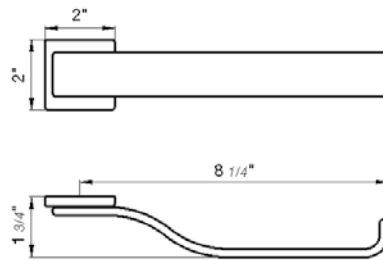

- Polished Chrome FV163/J9-PC
- Polished Nickel - PVD FV163/J9-PN
- Brushed Nickel - PVD FV163/J9-BN
- Polished Gold - PVD FV163/J9-PG*
- Brushed Gold - PVD FV163/J9-BG*
- Polished Rose Gold - PVD FV163/J9-RG*
- Polished Brass - PVD FV163/J9-PB*
- Brushed Brass - PVD FV163/J9-BB*
- Satin Greystone - PVD FV163/J9-SGR*
- Satin Black - PVD FV163/J9-BK*
- Flat Black FV163/J9-FB*
- **Unlacquered Polished Brass FV163/J9-UPB*

Towel holder