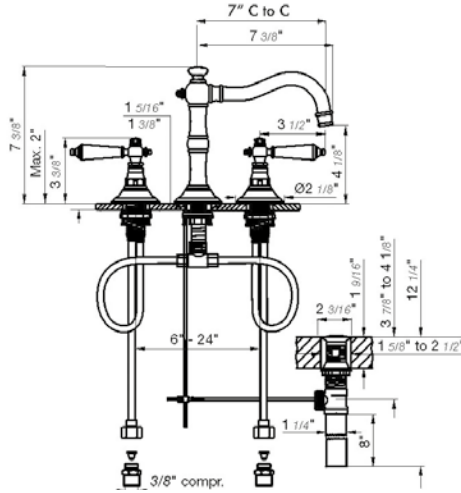

Toilet paper holder

*Non-stock finish – allow 6 to 8 weeks. - **UPB is a living finish and is therefore excluded from finish warranty.

REVERE LEVER | LINE 58L

PHOTOGRAPH · DESCRIPTION

DIAGRAM

FINISHES

MODEL