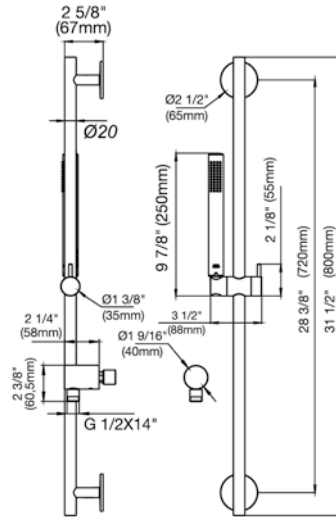

PHOTOGRAPH · DESCRIPTION

DIAGRAM

FINISHES

MODEL

- Polished Chrome FV128.02-PC
- Polished Nickel - PVD FV128.02-PN
- Brushed Nickel - PVD FV128.02-BN
- Polished Gold - PVD FV128.02-PG*
- Brushed Gold - PVD FV128.02-BG*
- Polished Rose Gold - PVD FV128.02-RG*
- Polished Brass - PVD FV128.02-PB*
- Brushed Brass - PVD FV128.02-BB*
- Satin Greystone - PVD FV128.02-SGR*
- Satin Black - PVD FV128.02-BK*