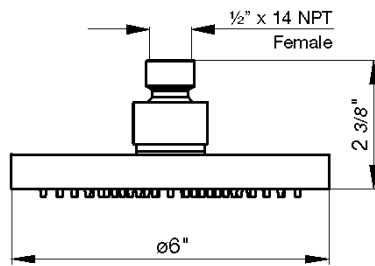

6" showerhead. Flow Rate 1.75 GPM @ 60 PSI.

- Polished Chrome FV126/59-PC
- Polished Nickel - PVD FV126/59-PN
- Brushed Nickel - PVD FV126/59-BN
- Polished Gold - PVD FV126/59-PG*
- Brushed Gold - PVD FV126/59-BG*
- Polished Rose Gold - PVD FV126/59-RG*
- Polished Brass - PVD FV126/59-PB*
- Brushed Brass - PVD FV126/59-BB*
- Satin Greystone - PVD FV126/59-SGR*
- Satin Black - PVD FV126/59-BK*
- Flat Black FV126/59-FB*
- **Unlacquered Polished Brass FV126/59-UPB*