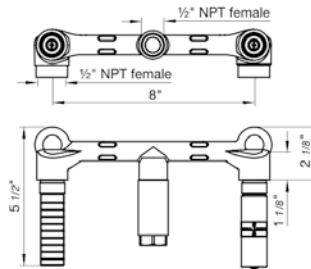

FV203.BASE

*Non-stock finish – allow 6 to 8 weeks. - **UPB is a living finish and is therefore excluded from finish warranty.