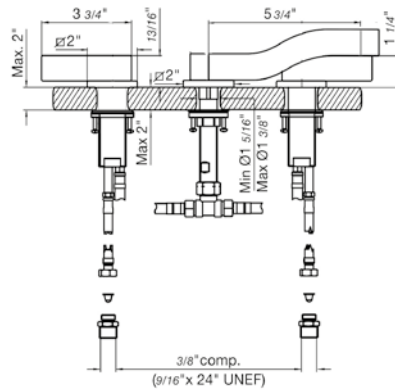

PHOTOGRAPH · DESCRIPTION

DIAGRAM

FINISHES

MODEL

- Polished Chrome FV207/K2-PC
- Polished Nickel - PVD FV207/K2-PN
- Brushed Nickel - PVD FV207/K2-BN
- Polished Gold - PVD FV207/K2-PG*
- Brushed Gold - PVD FV207/K2-BG*
- Polished Rose Gold - PVD FV207/K2-RG*
- Polished Brass - PVD FV207/K2-PB*
- Brushed Brass - PVD FV207/K2-BB*
- Satin Greystone - PVD FV207/K2-SGR*
- Satin Black - PVD FV207/K2-BK*
- Flat Black FV207/K2-FB*
- **Unlacquered Polished Brass FV207/K2-UPB*

Widespread lavatory faucet with push-down pop-up drain assembly (no lift rod)