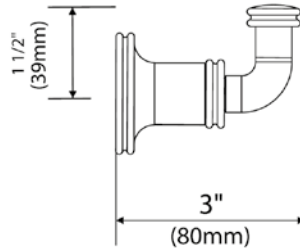

PHOTOGRAPH · DESCRIPTION

DIAGRAM

FINISHES

MODEL

- Polished Chrome FV166/K3-PC
- Polished Nickel - PVD FV166/K3-PN
- Brushed Nickel - PVD FV166/K3-BN
- Polished Gold - PVD FV166/K3-PG*
- Brushed Gold - PVD FV166/K3-BG*
- Polished Rose Gold - PVD FV166/K3-RG*
- Polished Brass - PVD FV166/K3-PB*
- Brushed Brass - PVD FV166/K3-BB*
- Satin Greystone - PVD FV166/K3-SGR*
- Satin Black - PVD FV166/K3-BK*
- Flat Black FV166/K3-FB*
- **Unlacquered Polished Brass FV166/K3-UPB*

Robe hook