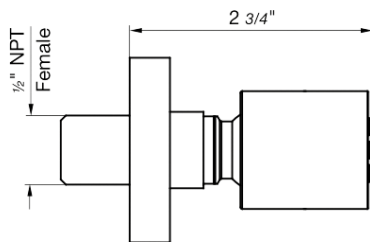

- Polished Chrome FV138.01-PC
- Polished Nickel - PVD FV138.01-PN
- Brushed Nickel - PVD FV138.01-BN
- Polished Gold - PVD FV138.01-PG*
- Brushed Gold - PVD FV138.01-BG*
- Polished Rose Gold - PVD FV138.01-RG*
- Polished Brass - PVD FV138.01-PB*
- Brushed Brass - PVD FV138.01-BB*
- Satin Greystone - PVD FV138.01-SGR*
- Satin Black - PVD FV138.01-BK*
- Flat Black FV138.01-FB*
- **Unlacquered Polished Brass FV138.01-UPB*

*Non-stock finish – allow 6 to 8 weeks. - **UPB is a living finish and is therefore excluded from finish warranty.