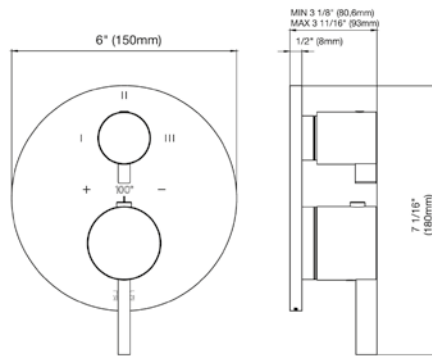

5 5/16" (135mm) 5 5/16" (130mm) 1/2" thermostatic rough-in valve only with integral two port non-sharing diverter and shut-off 5.5 gpm (gallons per minute) flow rate (@60 psi)