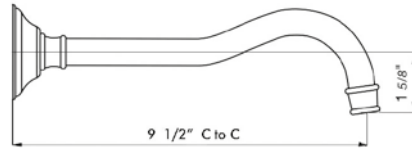

- Polished Chrome FV103/58.17.0-PC
- Polished Nickel - PVD FV103/58.17.0-PN
- Brushed Nickel - PVD FV103/58.17.0-BN
- Polished Gold - PVD FV103/58.17.0-PG*
- Brushed Gold - PVD FV103/58.17.0-BG*
- Polished Rose Gold - PVD FV103/58.17.0-RG*
- Polished Brass - PVD FV103/58.17.0-PB*
- Brushed Brass - PVD FV103/58.17.0-BB*
- Satin Greystone - PVD FV103/58.17.0-SGR*
- Satin Black - PVD FV103/58.17.0-BK*
- Flat Black FV103/58.17.0-FB*
- **Unlacquered Polished Brass FV103/58.17.0-UPB*

Tub wall spout 1/2" Fem NPT connection.