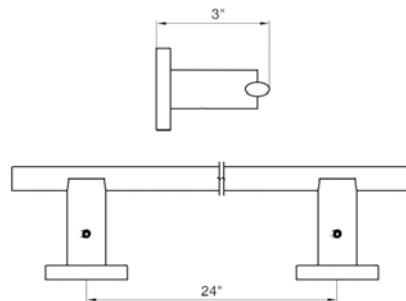

- Polished Chrome FV164/59-PC
- Polished Nickel - PVD FV164/59-PN
- Brushed Nickel - PVD FV164/59-BN
- Polished Gold - PVD FV164/59-PG*
- Brushed Gold - PVD FV164/59-BG*
- Polished Rose Gold - PVD FV164/59-RG*
- Polished Brass - PVD FV164/59-PB*
- Brushed Brass - PVD FV164/59-BB*
- Satin Greystone - PVD FV164/59-SGR*
- Satin Black - PVD FV164/59-BK*
- Flat Black FV164/59-FB*
- **Unlacquered Polished Brass FV164/59-UPB*

24" towel bar