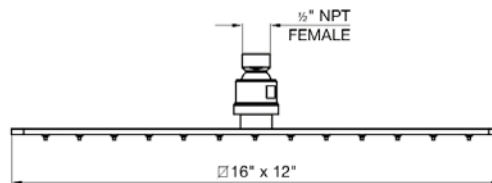

- Polished Stainless FV126.05.2.0-PS***
- Brushed Nickel - PVD FV126.05.2.0-BN
- Polished Gold - PVD FV126.05.2.0-PG*
- Brushed Gold - PVD FV126.05.2.0-BG*
- Polished Rose Gold - PVD FV126.05.2.0-RG*
- Polished Brass - PVD FV126.05.2.0-PB*
- Brushed Brass - PVD FV126.05.2.0-BB*
- Satin Greystone - PVD FV126.05.2.0-SGR*
- Satin Black - PVD FV126.05.2.0-BK*
- Flat Black FV126.05.2.0-FB*

16" square stainless steel rain head. Flow Rate 1.75 GPM @ 60 PSI.