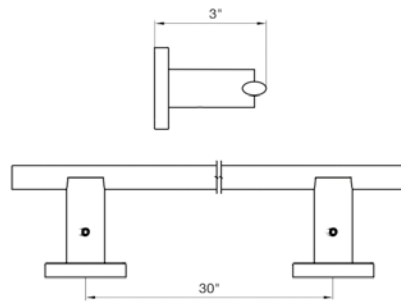

18" towel bar

*Non-stock finish – allow 6 to 8 weeks. - **UPB is a living finish and is therefore excluded from finish warranty.

PHOTOGRAPH · DESCRIPTION

DIAGRAM

FINISHES

MODEL

24" towel bar

- Polished Chrome FV164.01/59-PC
- Polished Nickel - PVD FV164.01/59-PN
- Brushed Nickel - PVD FV164.01/59-BN
- Polished Gold - PVD FV164.01/59-PG*
- Brushed Gold - PVD FV164.01/59-BG*
- Polished Rose Gold - PVD FV164.01/59-RG*
- Polished Brass - PVD FV164.01/59-PB*
- Brushed Brass - PVD FV164.01/59-BB*
- Satin Greystone - PVD FV164.01/59-SGR*
- Satin Black - PVD FV164.01/59-BK*
- Flat Black FV164.01/59-FB*
- **Unlacquered Polished Brass FV164.01/59-UPB*