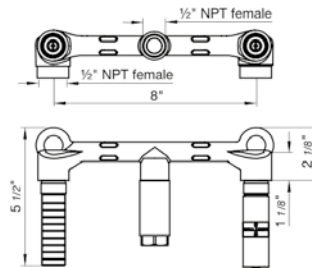

- Polished Chrome FV203/J1.0-PC
- Polished Nickel - PVD FV203/J1.0-PN
- Brushed Nickel - PVD FV203/J1.0-BN
- Polished Gold - PVD FV203/J1.0-PG*
- Brushed Gold - PVD FV203/J1.0-BG*
- Polished Rose Gold - PVD FV203/J1.0-RG*
- Polished Brass - PVD FV203/J1.0-PB*
- Brushed Brass - PVD FV203/J1.0-BB*
- Satin Greystone - PVD FV203/J1.0-SGR*
- Satin Black - PVD FV203/J1.0-BK*
- Flat Black FV203/J1.0-FB*
- **Unlacquered Polished Brass FV203/J1.0-UPB*

Wall-mounted lavatory faucet, less drain assembly, trim only

Note: This set uses the FV203.BASE rough valve for wall lavatory. 1/2" Fem NPT connection

Note: See widespread faucet note regarding handle finishes.

FV203.BASE

*Non-stock finish – allow 6 to 8 weeks. - **UPB is a living finish and is therefore excluded from finish warranty.