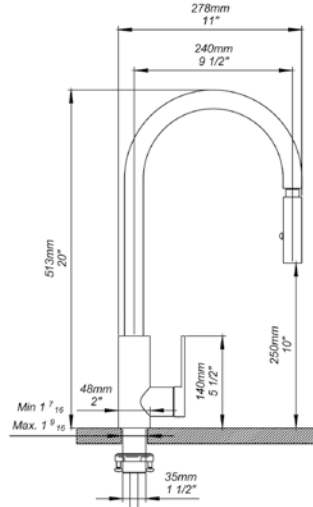

PHOTOGRAPH · DESCRIPTION

DIAGRAM

FINISHES

MODEL

- Polished Chrome FV412/K5-PC
- Polished Nickel - PVD FV412/K5-PN
- Brushed Nickel - PVD FV412/K5-BN
- Polished Gold - PVD FV412/K5-PG*
- Brushed Gold - PVD FV412/K5-BG*
- Polished Rose Gold - PVD FV412/K5-RG*
- Polished Brass - PVD FV412/K5-PB*
- Brushed Brass - PVD FV412/K5-BB*
- Satin Greystone - PVD FV412/K5-SGR*
- Satin Black - PVD FV412/K5-BK*
- Flat Black FV412/K5-FB*
- **Unlacquered Polished Brass FV412/K5-UPB*

Single handle deck mount kitchen mixer with pull-down sprayer.