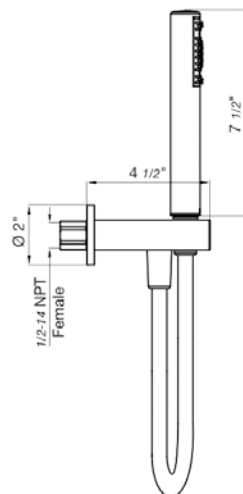

Freestanding rough valve 3/4" NPT FEM

- Polished Chrome FV131/J2-PC
- Polished Nickel - PVD FV131/J2-PN
- Brushed Nickel - PVD FV131/J2-BN
- Polished Gold - PVD FV131/J2-PG*
- Brushed Gold - PVD FV131/J2-BG*
- Polished Rose Gold - PVD FV131/J2-RG*
- Polished Brass - PVD FV131/J2-PB*
- Brushed Brass - PVD FV131/J2-BB*
- Satin Greystone - PVD FV131/J2-SGR*
- Satin Black - PVD FV131/J2-BK*
- Flat Black FV131/J2-FB*
- **Unlacquered Polished Brass FV131/J2-UPB*

Hand shower assembly. All in one swivel holder and water supply, 1/2" NPT Female.

*Non-stock finish – allow 6 to 8 weeks. - **UPB is a living finish and is therefore excluded from finish warranty.