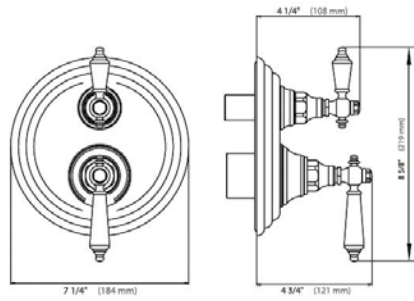

PHOTOGRAPH · DESCRIPTION

DIAGRAM

FINISHES

MODEL

- Polished Chrome FV227/58L.0-PC
- Polished Nickel - PVD FV227/58L.0-PN
- Brushed Nickel - PVD FV227/58L.0-BN
- Polished Gold - PVD FV227/58L.0-PG*
- Brushed Gold - PVD FV227/58L.0-BG*
- Polished Rose Gold - PVD FV227/58L.0-RG*
- Polished Brass - PVD FV227/58L.0-PB*
- Brushed Brass - PVD FV227/58L.0-BB*
- Satin Greystone - PVD FV227/58L.0-SGR*
- Satin Black - PVD FV227/58L.0-BK*
- Flat Black FV227/58L.0-FB*
- **Unlacquered Polished Brass FV227/58L.0-UPB*

Thermostatic wall valve - trim only

Note: This set uses the FV227.BASE 1/2" thermostatic wall valve