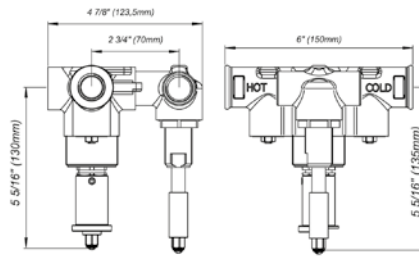

FV227.BASE

5 5/16" (135mm) 5 5/16" (130mm) 1/2" thermostatic rough-in valve only with integral two port non-sharing diverter and shut-off 5.5 gpm (gallons per minute) flow rate (@60 psi)