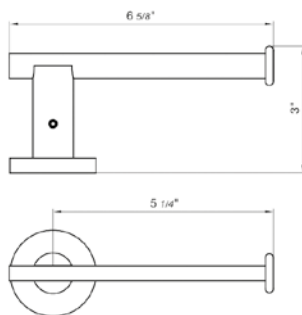

- Polished Chrome FV167/59-PC
- Polished Nickel - PVD FV167/59-PN
- Brushed Nickel - PVD FV167/59-BN
- Polished Gold - PVD FV167/59-PG*
- Brushed Gold - PVD FV167/59-BG*
- Polished Rose Gold - PVD FV167/59-RG*
- Polished Brass - PVD FV167/59-PB*
- Brushed Brass - PVD FV167/59-BB*
- Satin Greystone - PVD FV167/59-SGR*
- Satin Black - PVD FV167/59-BK*
- Flat Black FV167/59-FB*
- **Unlacquered Polished Brass FV167/59-UPB*

Toilet paper holder

*Non-stock finish – allow 6 to 8 weeks. - **UPB is a living finish and is therefore excluded from finish warranty.