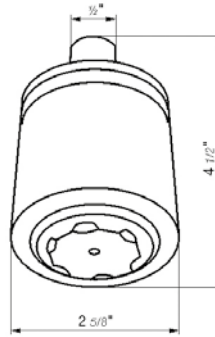

- Polished Chrome FV126.09-PC
- Polished Nickel - PVD FV126.09-PN
- Brushed Nickel - PVD FV126.09-BN
- Polished Gold - PVD FV126.09-PG*
- Brushed Gold - PVD FV126.09-BG*
- Polished Rose Gold - PVD FV126.09-RG*
- Polished Brass - PVD FV126.09-PB*
- Brushed Brass - PVD FV126.09-BB*
- Satin Greystone - PVD FV126.09-SGR*
- Satin Black - PVD FV126.09-BK*
- **Unlacquered Polished Brass FV126.09-UPB*