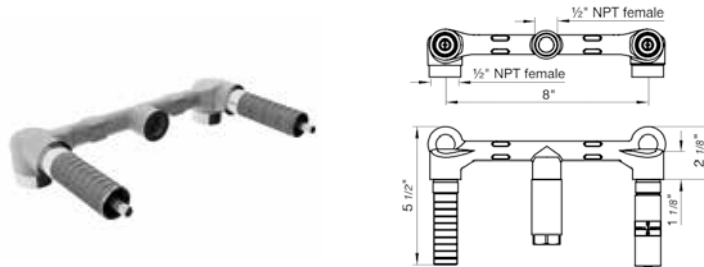

FV203.BASE

*Non-stock finish – allow 6 to 8 weeks. - **UPB is a living finish and is therefore excluded from finish warranty.