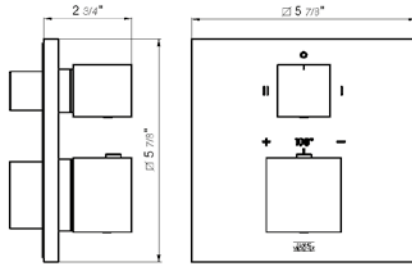

PHOTOGRAPH · DESCRIPTION

DIAGRAM

FINISHES

MODEL