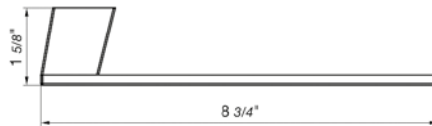

- Polished Chrome FV163/J8-PC
- Polished Nickel - PVD FV163/J8-PN
- Brushed Nickel - PVD FV163/J8-BN
- Polished Gold - PVD FV163/J8-PG*
- Brushed Gold - PVD FV163/J8-BG*
- Polished Rose Gold - PVD FV163/J8-RG*
- Polished Brass - PVD FV163/J8-PB*
- Brushed Brass - PVD FV163/J8-BB*
- Satin Greystone - PVD FV163/J8-SGR*
- Satin Black - PVD FV163/J8-BK*
- Flat Black FV163/J8-FB*
- **Unlacquered Polished Brass FV163/J8-UPB*

Towel holder