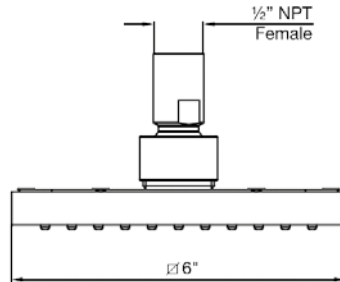

- Polished Chrome FV126/85-PC
- Polished Nickel - PVD FV126/85-PN
- Brushed Nickel - PVD FV126/85-BN
- Polished Gold - PVD FV126/85-PG*
- Brushed Gold - PVD FV126/85-BG*
- Polished Rose Gold - PVD FV126/85-RG*
- Polished Brass - PVD FV126/85-PB*
- Brushed Brass - PVD FV126/85-BB*
- Satin Greystone - PVD FV126/85-SGR*
- Satin Black - PVD FV126/85-BK*
- Flat Black FV126/85-FB*
- **Unlacquered Polished Brass FV126/85-UPB*

*Non-stock finish – allow 6 to 8 weeks. - **UPB is a living finish and is therefore excluded from finish warranty.