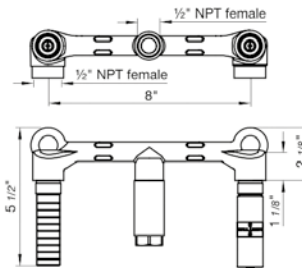

FV203.BASE

*Non-stock finish – allow 6 to 8 weeks. - **UPB is a living finish and is therefore excluded from finish warranty.