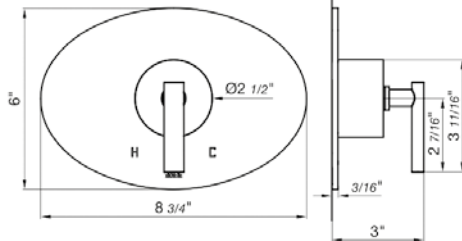

- Polished Chrome FV115/59L.0-PC
- Polished Nickel - PVD FV115/59L.0-PN
- Brushed Nickel - PVD FV115/59L.0-BN
- Polished Gold - PVD FV115/59L.0-PG*
- Brushed Gold - PVD FV115/59L.0-BG*
- Polished Rose Gold - PVD FV115/59L.0-RG*
- Polished Brass - PVD FV115/59L.0-PB*
- Brushed Brass - PVD FV115/59L.0-BB*
- Satin Greystone - PVD FV115/59L.0-SGR*
- Satin Black - PVD FV115/59L.0-BK*
- Flat Black FV115/59L.0-FB*
- **Unlacquered Polished Brass FV115/59L.0-UPB*

Pressure balance valve less diverter - trim only

Note: This set uses the FV115C.BASE Pressure balance valve less diverter - 1/2" rough valve only (see below).