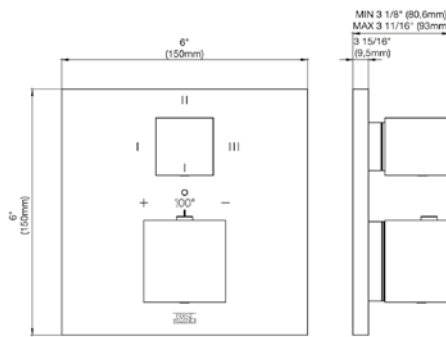

5 5/16" (135mm) 5 5/16" (130mm) 1/2" thermostatic rough-in valve only with integral two port non-sharing diverter and shut-off 5.5 gpm (gallons per minute) flow rate (@60 psi)