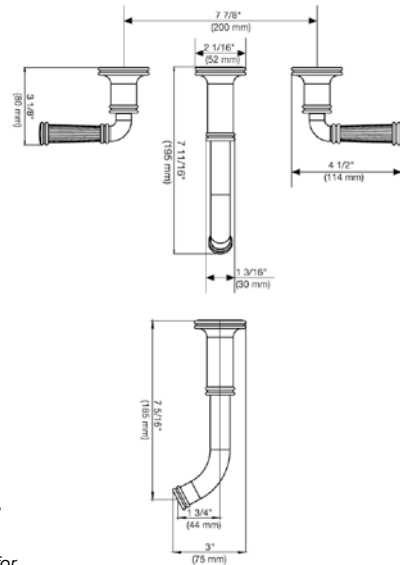

Wall-mounted lavatory faucet, less drain assembly, trim only

Note: This set uses the FV203.BASE rough valve for wall lavatory. 1/2" Fem NPT connection

- Polished Chrome FV203/K3H-PC
- Polished Nickel - PVD FV203/K3H-PN
- Brushed Nickel - PVD FV203/K3H-BN
- Polished Gold - PVD FV203/K3H-PG*
- Brushed Gold - PVD FV203/K3H-BG*
- Polished Rose Gold - PVD FV203/K3H-RG*
- Polished Brass - PVD FV203/K3H-PB*
- Brushed Brass - PVD FV203/K3H-BB*
- Satin Greystone - PVD FV203/K3H-SGR*
- Satin Black - PVD FV203/K3H-BK*
- Flat Black FV203/K3H-FB*
- **Unlacquered Polished Brass FV203/K3H-UPB*