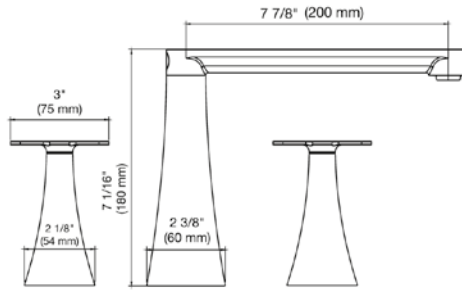

PHOTOGRAPH · DESCRIPTION

DIAGRAM

FINISHES

MODEL

- Polished Chrome FV210/K4-PC
- Polished Nickel - PVD FV210/K4-PN
- Brushed Nickel - PVD FV210/K4-BN
- Polished Gold - PVD FV210/K4-PG*
- Brushed Gold - PVD FV210/K4-BG*
- Polished Rose Gold - PVD FV210/K4-RG*
- Polished Brass - PVD FV210/K4-PB*
- Brushed Brass - PVD FV210/K4-BB*
- Satin Greystone - PVD FV210/K4-SGR*
- Satin Black - PVD FV210/K4-BK*
- Flat Black FV210/K4-FB*
- **Unlacquered Polished Brass FV210/K4-UPB*

Deck mounted Roman bath faucet 3/4" valves