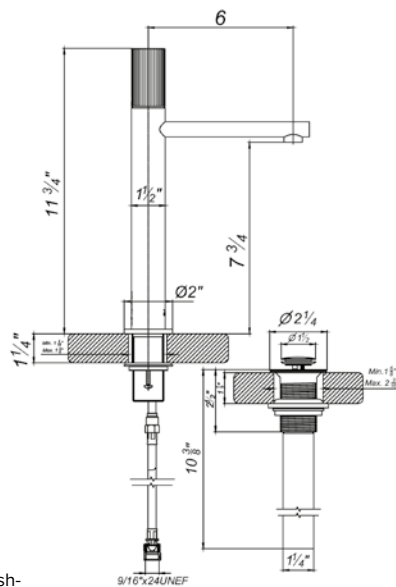

Vessel height, single handle lavatory set with push-down pop-up drain assembly (no lift rod)