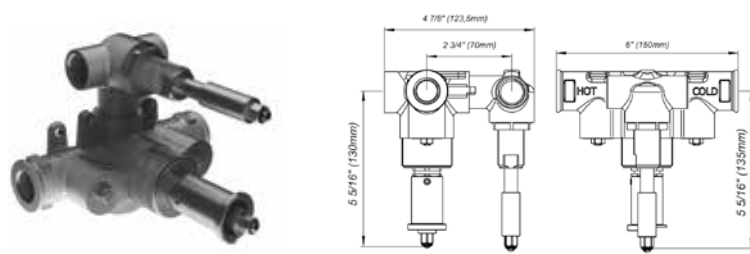

FV227.BASE

5 5/16" (135mm) 5 5/16" (130mm) 1/2" thermostatic rough-in valve only with integral two port non-sharing diverter and shut-off 5.5 gpm (gallons per minute) flow rate (@60 psi)