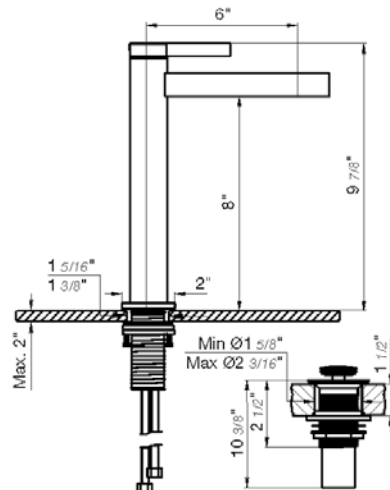

Vessel height, single handle lavatory set, with push-down pop-up drain assembly (no lift rod)

- Polished Chrome FV181.01/J2-PC
- Polished Nickel - PVD FV181.01/J2-PN
- Brushed Nickel - PVD FV181.01/J2-BN
- Polished Gold - PVD FV181.01/J2-PG*
- Brushed Gold - PVD FV181.01/J2-BG*
- Polished Rose Gold - PVD FV181.01/J2-RG*
- Polished Brass - PVD FV181.01/J2-PB*
- Brushed Brass - PVD FV181.01/J2-BB*
- Satin Greystone - PVD FV181.01/J2-SGR*
- Satin Black - PVD FV181.01/J2-BK*
- Flat Black FV181.01/J2-FB*
- **Unlacquered Polished Brass FV181.01/J2-UPB*

*Non-stock finish – allow 6 to 8 weeks. - **UPB is a living finish and is therefore excluded from finish warranty.