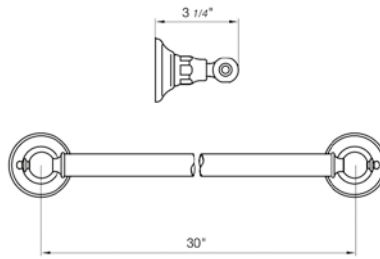

18" towel bar

*Non-stock finish – allow 6 to 8 weeks. - **UPB is a living finish and is therefore excluded from finish warranty.

PHOTOGRAPH · DESCRIPTION

DIAGRAM

FINISHES

MODEL

24" towel bar

- Polished Chrome FV164.01/58-PC
- Polished Nickel - PVD FV164.01/58-PN
- Brushed Nickel - PVD FV164.01/58-BN
- Polished Gold - PVD FV164.01/58-PG*
- Brushed Gold - PVD FV164.01/58-BG*
- Polished Rose Gold - PVD FV164.01/58-RG*
- Polished Brass - PVD FV164.01/58-PB*
- Brushed Brass - PVD FV164.01/58-BB*
- Satin Greystone - PVD FV164.01/58-SGR*
- Satin Black - PVD FV164.01/58-BK*
- Flat Black FV164.01/58-FB*
- **Unlacquered Polished Brass FV164.01/58-UPB*