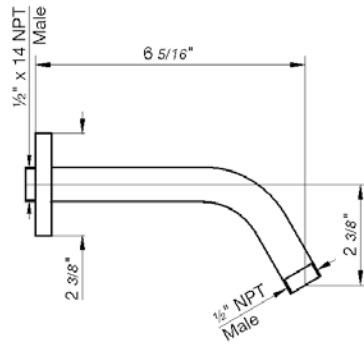

Polished Stainless FV126.08.1.0-PS***

16" x 12" oval stainless steel rain head. Flow Rate 1.75 GPM @ 60 PSI.

- Polished Chrome FV140/39-PC
- Polished Nickel - PVD FV140/39-PN
- Brushed Nickel - PVD FV140/39-BN
- Polished Gold - PVD FV140/39-PG*
- Brushed Gold - PVD FV140/39-BG*
- Polished Rose Gold - PVD FV140/39-RG*
- Polished Brass - PVD FV140/39-PB*
- Brushed Brass - PVD FV140/39-BB*
- Satin Greystone - PVD FV140/39-SGR*
- Satin Black - PVD FV140/39-BK*
- Flat Black FV140/39-FB*
- **Unlacquered Polished Brass FV140/39-UPB*

Shower arm and escutcheon