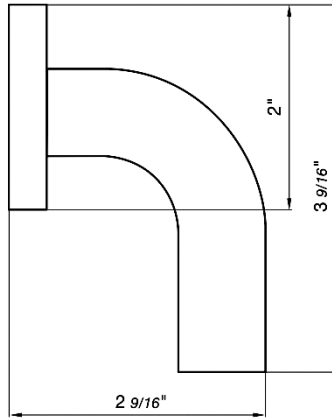

PHOTOGRAPH · DESCRIPTION

DIAGRAM

FINISHES

MODEL

- Polished Chrome FV480/J4.0-PC
- Polished Nickel - PVD FV480/J4.0-PN
- Brushed Nickel - PVD FV480/J4.0-BN
- Polished Gold - PVD FV480/J4.0-PG*
- Brushed Gold - PVD FV480/J4.0-BG*
- Polished Rose Gold - PVD FV480/J4.0-RG*
- Polished Brass - PVD FV480/J4.0-PB*
- Brushed Brass - PVD FV480/J4.0-BB*
- Satin Greystone - PVD FV480/J4.0-SGR*
- Satin Black - PVD FV480/J4.0-BK*
- Flat Black FV480/J4.0-FB*
- **Unlacquered Polished Brass FV480/J4.0-UPB*

Wall volume control. Trim only

Note: This set uses the FV480.BASE-19 volume control, 3/4" rough valve only or the FV680.BASE 3 port diverter valve rough-in (can be converted to a 2 port by changing a washer).