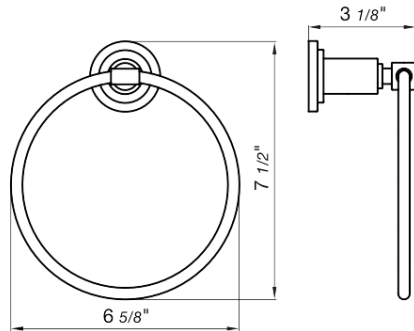

- Polished Chrome FV162/87-PC
- Polished Nickel - PVD FV162/87-PN
- Brushed Nickel - PVD FV162/87-BN
- Polished Gold - PVD FV162/87-PG*
- Brushed Gold - PVD FV162/87-BG*
- Polished Rose Gold - PVD FV162/87-RG*
- Polished Brass - PVD FV162/87-PB*
- Brushed Brass - PVD FV162/87-BB*
- Satin Greystone - PVD FV162/87-SGR*
- Satin Black - PVD FV162/87-BK*
- Flat Black FV162/87-FB*
- **Unlacquered Polished Brass FV162/87-UPB*

Towel ring