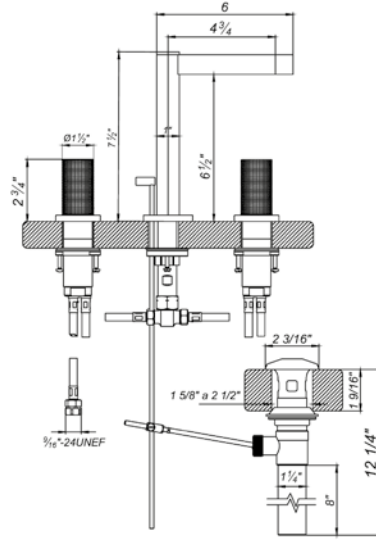

PHOTOGRAPH · DESCRIPTION

DIAGRAM

FINISHES

MODEL

- Polished Chrome FV201/J2K-PC
- Polished Nickel - PVD FV201/J2K-PN
- Brushed Nickel - PVD FV201/J2K-BN
- Polished Gold - PVD FV201/J2K-PG*
- Brushed Gold - PVD FV201/J2K-BG*
- Polished Rose Gold - PVD FV201/J2K-RG*
- Polished Brass - PVD FV201/J2K-PB*
- Brushed Brass - PVD FV201/J2K-BB*
- Satin Greystone - PVD FV201/J2K-SGR*
- Satin Black - PVD FV201/J2K-BK*
- **Unlacquered Polished Brass FV201/J2K-UPB*

Widespread lavatory faucet with pop-up drain assembly.