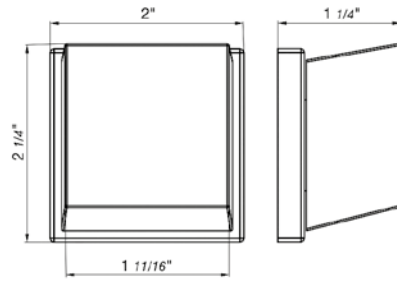

PHOTOGRAPH · DESCRIPTION

DIAGRAM

FINISHES

MODEL

- Polished Chrome FV480/J8.0-PC
- Polished Nickel - PVD FV480/J8.0-PN
- Brushed Nickel - PVD FV480/J8.0-BN
- Polished Gold - PVD FV480/J8.0-PG*
- Brushed Gold - PVD FV480/J8.0-BG*
- Polished Rose Gold - PVD FV480/J8.0-RG*
- Polished Brass - PVD FV480/J8.0-PB*
- Brushed Brass - PVD FV480/J8.0-BB*
- Satin Greystone - PVD FV480/J8.0-SGR*
- Satin Black - PVD FV480/J8.0-BK*
- Flat Black FV480/J8.0-FB*
- **Unlacquered Polished Brass FV480/J8.0-UPB*

Wall volume control. Trim only

Note: This set uses the FV480.BASE-19 volume control, 3/4" rough valve only or the FV680.BASE 3 port diverter valve rough-in (can be converted to a 2 port by changing a washer).