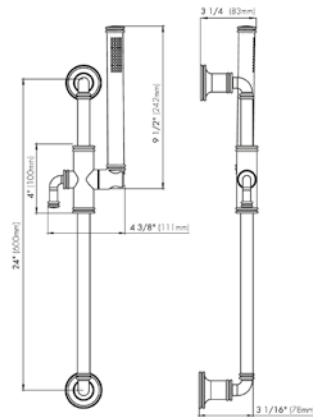

- Polished Chrome FV128A.0/K3-PC
- Polished Nickel - PVD FV128A.0/K3-PN
- Brushed Nickel - PVD FV128A.0/K3-BN
- Polished Gold - PVD FV128A.0/K3-PG*
- Brushed Gold - PVD FV128A.0/K3-BG*
- Polished Rose Gold - PVD FV128A.0/K3-RG*
- Polished Brass - PVD FV128A.0/K3-PB*
- Brushed Brass - PVD FV128A.0/K3-BB*
- Satin Greystone - PVD FV128A.0/K3-SGR*
- Satin Black - PVD FV128A.0/K3-BK*
- Flat Black FV128A.0/K3-FB*
- **Unlacquered Polished Brass FV128A.0/K3-UPB*