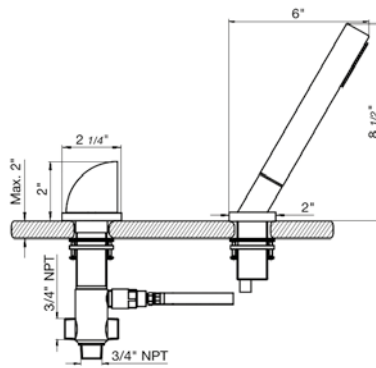

- Polished Chrome FV133/J3D.0-PC
- Polished Nickel - PVD FV133/J3D.0-PN
- Brushed Nickel - PVD FV133/J3D.0-BN
- Polished Gold - PVD FV133/J3D.0-PG*
- Brushed Gold - PVD FV133/J3D.0-BG*
- Polished Rose Gold - PVD FV133/J3D.0-RG*
- Polished Brass - PVD FV133/J3D.0-PB*
- Brushed Brass - PVD FV133/J3D.0-BB*
- Satin Greystone - PVD FV133/J3D.0-SGR*
- Satin Black - PVD FV133/J3D.0-BK*
- Flat Black FV133/J3D.0-FB*
- **Unlacquered Polished Brass FV133/J3D.0-UPB*

*Non-stock finish – allow 6 to 8 weeks. - **UPB is a living finish and is therefore excluded from finish warranty.