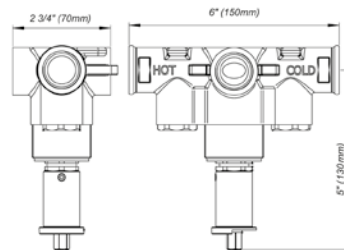

FV217.BASE

3/4" thermostatic wall rough-in valve only 17.5 gpm (gallons per minute) flow rate (@45 psi)

*Non-stock finish – allow 6 to 8 weeks. - **UPB is a living finish and is therefore excluded from finish warranty.