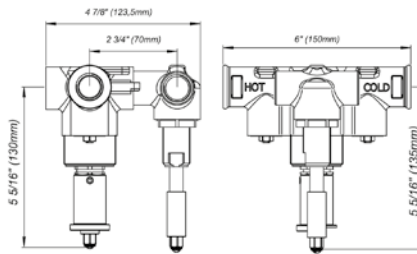

Polished Chrome	FV227/59.0-PC
Polished Nickel - PVD	FV227/59.0-PN
Brushed Nickel - PVD	FV227/59.0-BN
Polished Gold - PVD	FV227/59.0-PG*
Brushed Gold - PVD	FV227/59.0-BG*
Polished Rose Gold - PVD	FV227/59.0-RG*
Polished Brass - PVD	FV227/59.0-PB*
Brushed Brass - PVD	FV227/59.0-BB*
Satin Greystone - PVD	FV227/59.0-SGR*
Satin Black - PVD	FV227/59.0-BK*
Flat Black	FV227/59.0-FB*
**Unlacquered Polished Brass	FV227/59.0-UPB*

Thermostatic wall valve. Trim only.

Note: This set uses the FV227.BASE 1/2" thermostatic wall valve

FV227.BASE