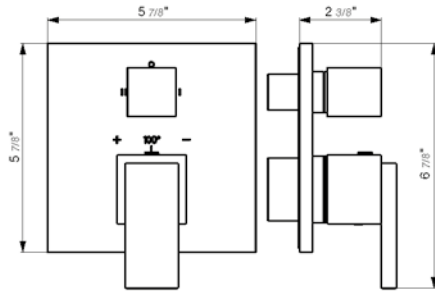

PHOTOGRAPH · DESCRIPTION

DIAGRAM

FINISHES

MODEL