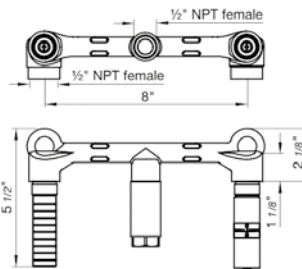

FV203.BASE

*Non-stock finish – allow 6 to 8 weeks. - **UPB is a living finish and is therefore excluded from finish warranty.