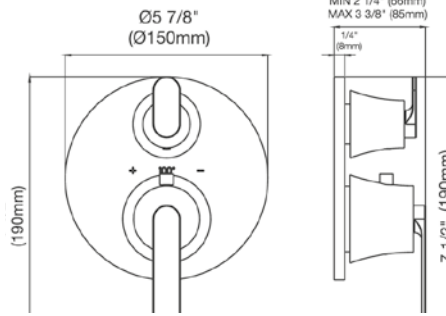

PHOTOGRAPH · DESCRIPTION

DIAGRAM

FINISHES

MODEL