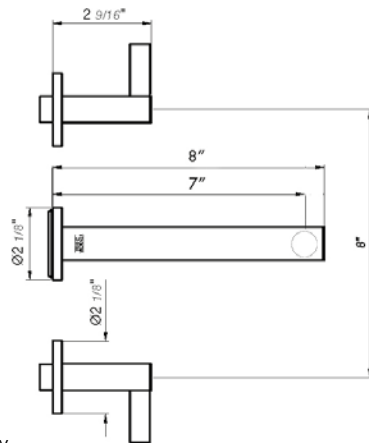

- Polished Chrome FV203/J2L.0-PC
- Polished Nickel - PVD FV203/J2L.0-PN
- Brushed Nickel - PVD FV203/J2L.0-BN
- Polished Gold - PVD FV203/J2L.0-PG*
- Brushed Gold - PVD FV203/J2L.0-BG*
- Polished Rose Gold - PVD FV203/J2L.0-RG*
- Polished Brass - PVD FV203/J2L.0-PB*
- Brushed Brass - PVD FV203/J2L.0-BB*
- Satin Greystone - PVD FV203/J2L.0-SGR*
- Satin Black - PVD FV203/J2L.0-BK*
- Flat Black FV203/J2L.0-FB*
- **Unlacquered Polished Brass FV203/J2L.0-UPB*

Wall-mounted lavatory faucet, less drain assembly, trim only

Note: This set uses the FV203.BASE rough valve for wall lavatory. 1/2" Fem NPT connection