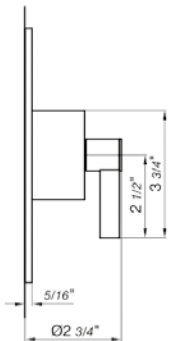

- Polished Chrome FV115/J2L.0-PC
- Polished Nickel - PVD FV115/J2L.0-PN
- Brushed Nickel - PVD FV115/J2L.0-BN
- Polished Gold - PVD FV115/J2L.0-PG*
- Brushed Gold - PVD FV115/J2L.0-BG*
- Polished Rose Gold - PVD FV115/J2L.0-RG*
- Polished Brass - PVD FV115/J2L.0-PB*
- Brushed Brass - PVD FV115/J2L.0-BB*
- Satin Greystone - PVD FV115/J2L.0-SGR*
- Satin Black - PVD FV115/J2L.0-BK*
- Flat Black FV115/J2L.0-FB*
- **Unlacquered Polished Brass FV115/J2L.0-UPB*

Pressure balance valve less diverter - trim only

Note: This set uses the FV115C.BASE Pressure balance valve less diverter - 1/2" rough valve only (see below).