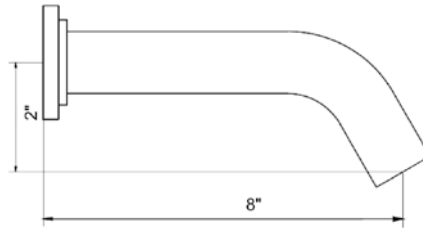

- Polished Chrome FV128.02-PC
- Polished Nickel - PVD FV128.02-PN
- Brushed Nickel - PVD FV128.02-BN
- Polished Gold - PVD FV128.02-PG*
- Brushed Gold - PVD FV128.02-BG*
- Polished Rose Gold - PVD FV128.02-RG*
- Polished Brass - PVD FV128.02-PB*
- Brushed Brass - PVD FV128.02-BB*
- Satin Greystone - PVD FV128.02-SGR*
- Satin Black - PVD FV128.02-BK*