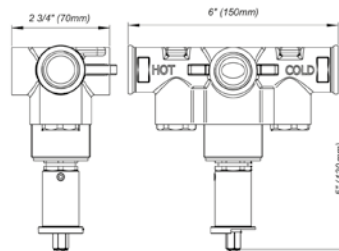

FV217.BASE

3/4" thermostatic wall rough-in valve only 17.5 gpm (gallons per minute) flow rate (@45 psi)

*Non-stock finish – allow 6 to 8 weeks. - **UPB is a living finish and is therefore excluded from finish warranty.