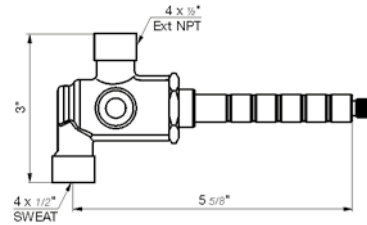

FV680.BASE

Wall diverter valve

3 port diverter valve rough-in (can be converted to a 2 port by changing a washer). To be used with any of our Volume Control Trims (does not have a built-in shutoff)