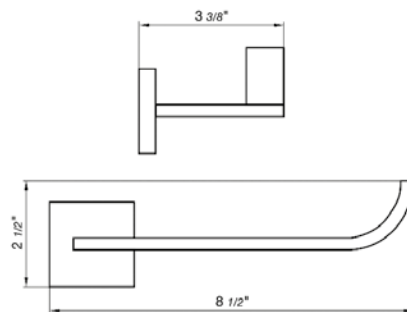

- Polished Chrome FV167/J4-PC
- Polished Nickel - PVD FV167/J4-PN
- Brushed Nickel - PVD FV167/J4-BN
- Polished Gold - PVD FV167/J4-PG*
- Brushed Gold - PVD FV167/J4-BG*
- Polished Rose Gold - PVD FV167/J4-RG*
- Polished Brass - PVD FV167/J4-PB*
- Brushed Brass - PVD FV167/J4-BB*
- Satin Greystone - PVD FV167/J4-SGR*
- Satin Black - PVD FV167/J4-BK*
- Flat Black FV167/J4-FB*
- **Unlacquered Polished Brass FV167/J4-UPB*

Toilet paper holder

*Non-stock finish – allow 6 to 8 weeks. - **UPB is a living finish and is therefore excluded from finish warranty.