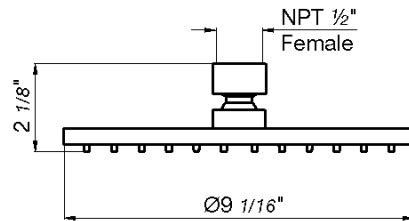

9" rain head Round - Temple. Flow Rate 1.75 GPM @ 60 PSI.

- Polished Chrome FV126.07/87-PC
- Polished Nickel - PVD FV126.07/87-PN
- Brushed Nickel - PVD FV126.07/87-BN
- Polished Gold - PVD FV126.07/87-PG*
- Brushed Gold - PVD FV126.07/87-BG*
- Polished Rose Gold - PVD FV126.07/87-RG*
- Polished Brass - PVD FV126.07/87-PB*
- Brushed Brass - PVD FV126.07/87-BB*
- Satin Greystone - PVD FV126.07/87-SGR*
- Satin Black - PVD FV126.07/87-BK*
- Flat Black FV126.07/87-FB*
- **Unlacquered Polished Brass FV126.07/87-UPB*