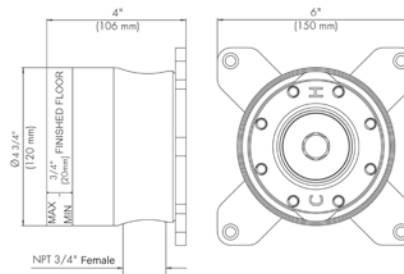

FV215.BASE

Freestanding rough valve 3/4" NPT FEM