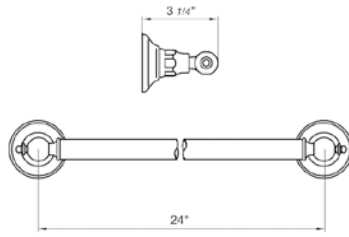

18" towel bar

*Non-stock finish – allow 6 to 8 weeks. - **UPB is a living finish and is therefore excluded from finish warranty.

PHOTOGRAPH · DESCRIPTION

DIAGRAM

FINISHES

MODEL

24" towel bar

- Polished Chrome FV164.01/58-PC
- Polished Nickel - PVD FV164.01/58-PN
- Brushed Nickel - PVD FV164.01/58-BN
- Polished Gold - PVD FV164.01/58-PG*
- Brushed Gold - PVD FV164.01/58-BG*
- Polished Rose Gold - PVD FV164.01/58-RG*
- Polished Brass - PVD FV164.01/58-PB*
- Brushed Brass - PVD FV164.01/58-BB*
- Satin Greystone - PVD FV164.01/58-SGR*
- Satin Black - PVD FV164.01/58-BK*
- Flat Black FV164.01/58-FB*
- **Unlacquered Polished Brass FV164.01/58-UPB*