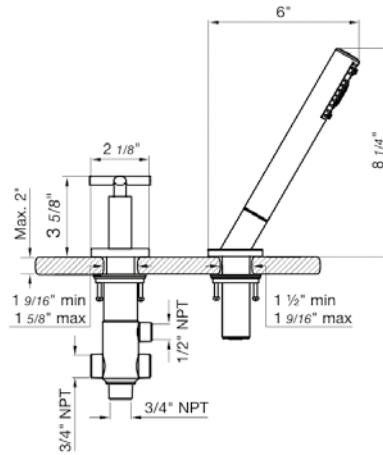

- Polished Chrome FV133/59.0-PC
- Polished Nickel - PVD FV133/59.0-PN
- Brushed Nickel - PVD FV133/59.0-BN
- Polished Gold - PVD FV133/59.0-PG*
- Brushed Gold - PVD FV133/59.0-BG*
- Polished Rose Gold - PVD FV133/59.0-RG*
- Polished Brass - PVD FV133/59.0-PB*
- Brushed Brass - PVD FV133/59.0-BB*
- Satin Greystone - PVD FV133/59.0-SGR*
- Satin Black - PVD FV133/59.0-BK*
- Flat Black FV133/59.0-FB*
- **Unlacquered Polished Brass FV133/59.0-UPB*

*Non-stock finish – allow 6 to 8 weeks. - **UPB is a living finish and is therefore excluded from finish warranty.