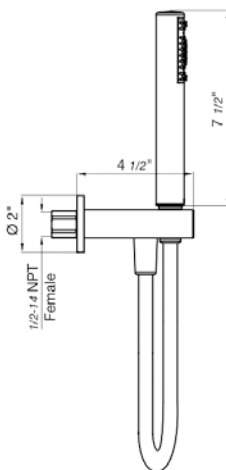

- Polished Chrome FV131/J2-PC
- Polished Nickel - PVD FV131/J2-PN
- Brushed Nickel - PVD FV131/J2-BN
- Polished Gold - PVD FV131/J2-PG*
- Brushed Gold - PVD FV131/J2-BG*
- Polished Rose Gold - PVD FV131/J2-RG*
- Polished Brass - PVD FV131/J2-PB*
- Brushed Brass - PVD FV131/J2-BB*
- Satin Greystone - PVD FV131/J2-SGR*
- Satin Black - PVD FV131/J2-BK*
- Flat Black FV131/J2-FB*
- **Unlacquered Polished Brass FV131/J2-UPB*

Hand shower assembly. All in one swivel holder and water supply, 1/2" NPT Female.

*Non-stock finish – allow 6 to 8 weeks. - **UPB is a living finish and is therefore excluded from finish warranty.