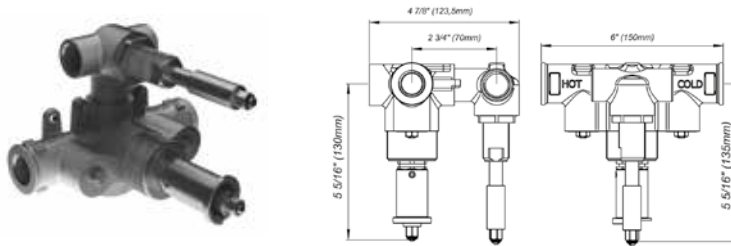

Universal square thermostatic wall valve - trim only

Note: This set uses the FV227.BASE 1/2" thermostatic wall valve.

FV227.BASE

5 5/16" (135mm) 5 5/16" (130mm) 1/2" thermostatic rough-in valve only with integral two port non-sharing diverter and shut-off 5.5 gpm (gallons per minute) flow rate (@60 psi)