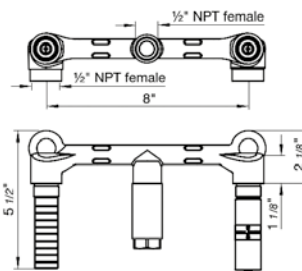

FV203.BASE

*Non-stock finish – allow 6 to 8 weeks. - **UPB is a living finish and is therefore excluded from finish warranty.