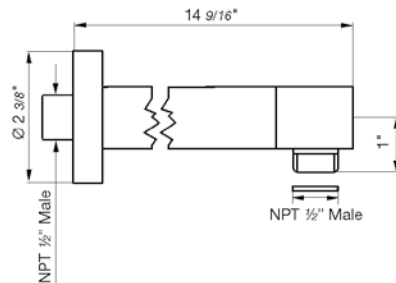

PHOTOGRAPH · DESCRIPTION

DIAGRAM

FINISHES

MODEL

Polished Stainless FV126.08.1.0-PS***

16" x 12" oval stainless steel rain head. Flow Rate 1.75 GPM @ 60 PSI.

- Polished Chrome FV140/39-PC
- Polished Nickel - PVD FV140/39-PN
- Brushed Nickel - PVD FV140/39-BN
- Polished Gold - PVD FV140/39-PG*
- Brushed Gold - PVD FV140/39-BG*
- Polished Rose Gold - PVD FV140/39-RG*
- Polished Brass - PVD FV140/39-PB*
- Brushed Brass - PVD FV140/39-BB*
- Satin Greystone - PVD FV140/39-SGR*
- Satin Black - PVD FV140/39-BK*
- Flat Black FV140/39-FB*
- **Unlacquered Polished Brass FV140/39-UPB*

Shower arm and escutcheon

- Polished Chrome FV140/59-PC
- Polished Nickel - PVD FV140/59-PN
- Brushed Nickel - PVD FV140/59-BN
- Polished Gold - PVD FV140/59-PG*
- Brushed Gold - PVD FV140/59-BG*
- Polished Rose Gold - PVD FV140/59-RG*
- Polished Brass - PVD FV140/59-PB*
- Brushed Brass - PVD FV140/59-BB*
- Satin Greystone - PVD FV140/59-SGR*
- Satin Black - PVD FV140/59-BK*
- Flat Black FV140/59-FB*
- **Unlacquered Polished Brass FV140/59-UPB*

Shower arm and escutcheon

- Polished Chrome FV140.07/87-PC
- Polished Nickel - PVD FV140.07/87-PN
- Brushed Nickel - PVD FV140.07/87-BN
- Polished Gold - PVD FV140.07/87-PG*
- Brushed Gold - PVD FV140.07/87-BG*
- Polished Rose Gold - PVD FV140.07/87-RG*
- Polished Brass - PVD FV140.07/87-PB*
- Brushed Brass - PVD FV140.07/87-BB*
- Satin Greystone - PVD FV140.07/87-SGR*
- Satin Black - PVD FV140.07/87-BK*
- Flat Black FV140.07/87-FB*
- **Unlacquered Polished Brass FV140.07/87-UPB*

Shower arm and escutcheon

*Non-stock finish – allow 6 to 8 weeks. - **UPB is a living finish and is therefore excluded from finish warranty. ***PS works with Polished Nickel as well as Polished Chrome.