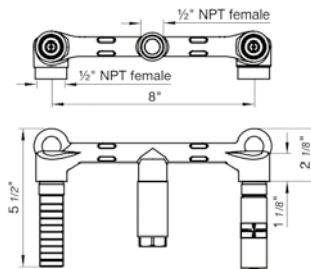

FV203.BASE

Rough valve for wall lavatory. 1/2" Fem NPT connection

*Non-stock finish – allow 6 to 8 weeks. - **UPB is a living finish and is therefore excluded from finish warranty.