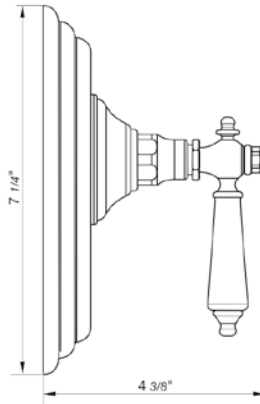

PHOTOGRAPH · DESCRIPTION

DIAGRAM

FINISHES

MODEL

- Polished Chrome FV115/58W.0-PC
- Polished Nickel - PVD FV115/58W.0-PN
- Brushed Nickel - PVD FV115/58W.0-BN
- Polished Gold - PVD FV115/58W.0-PG*
- Brushed Gold - PVD FV115/58W.0-BG*
- Polished Rose Gold - PVD FV115/58W.0-RG*
- Polished Brass - PVD FV115/58W.0-PB*
- Brushed Brass - PVD FV115/58W.0-BB*
- Satin Greystone - PVD FV115/58W.0-SGR*
- Satin Black - PVD FV115/58W.0-BK*
- Flat Black FV115/58W.0-FB*
- **Unlacquered Polished Brass FV115/58W.0-UPB*

Pressure balance valve less diverter - trim only

Note: This set uses the FV115C.BASE pressure balance valve less diverter - 1/2" rough valve (see below)