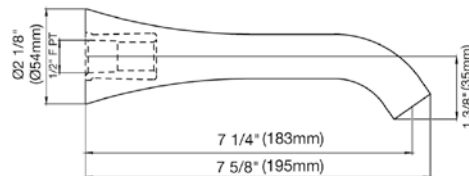

Tub wall spout 1/2" Fem NPT connection.

- Polished Chrome FV103/K4.17.0-PC
- Polished Nickel - PVD FV103/K4.17.0-PN
- Brushed Nickel - PVD FV103/K4.17.0-BN
- Polished Gold - PVD FV103/K4.17.0-PG*
- Brushed Gold - PVD FV103/K4.17.0-BG*
- Polished Rose Gold - PVD FV103/K4.17.0-RG*
- Polished Brass - PVD FV103/K4.17.0-PB*
- Brushed Brass - PVD FV103/K4.17.0-BB*
- Satin Greystone - PVD FV103/K4.17.0-SGR*
- Satin Black - PVD FV103/K4.17.0-BK*
- Flat Black FV103/K4.17.0-FB*
- **Unlacquered Polished Brass FV103/K4.17.0-UPB*

*Non-stock finish – allow 6 to 8 weeks. - **UPB is a living finish and is therefore excluded from finish warranty.