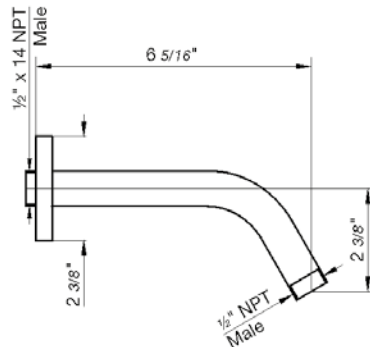

- Polished Stainless FV126.08.1.0-PS***

16" x 12" oval stainless steel rain head. Flow Rate 1.75 GPM @ 60 PSI.