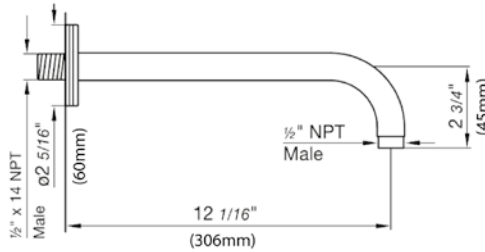

DIAGRAM

FINISHES

MODEL

Round Slide Bar complete including hand shower, 60" hose and outlet elbow

- Polished Chrome FV128.02-PC
- Polished Nickel - PVD FV128.02-PN
- Brushed Nickel - PVD FV128.02-BN
- Polished Gold - PVD FV128.02-PG*
- Brushed Gold - PVD FV128.02-BG*
- Polished Rose Gold - PVD FV128.02-RG*
- Polished Brass - PVD FV128.02-PB*
- Brushed Brass - PVD FV128.02-BB*
- Satin Greystone - PVD FV128.02-SGR*
- Satin Black - PVD FV128.02-BK*