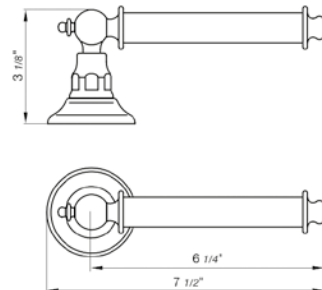

Toilet paper holder

- Polished Chrome FV167/58-PC
- Polished Nickel - PVD FV167/58-PN
- Brushed Nickel - PVD FV167/58-BN
- Polished Gold - PVD FV167/58-PG*
- Brushed Gold - PVD FV167/58-BG*
- Polished Rose Gold - PVD FV167/58-RG*
- Polished Brass - PVD FV167/58-PB*
- Brushed Brass - PVD FV167/58-BB*
- Satin Greystone - PVD FV167/58-SGR*
- Satin Black - PVD FV167/58-BK*
- Flat Black FV167/58-FB*
- **Unlacquered Polished Brass FV167/58-UPB*

*Non-stock finish – allow 6 to 8 weeks. - **UPB is a living finish and is therefore excluded from finish warranty.