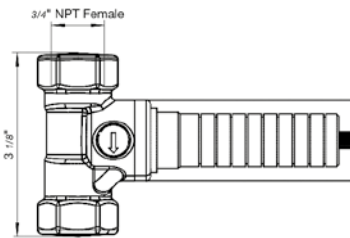

FV480.BASE-19

Wall volume control, 3/4" rough valve.