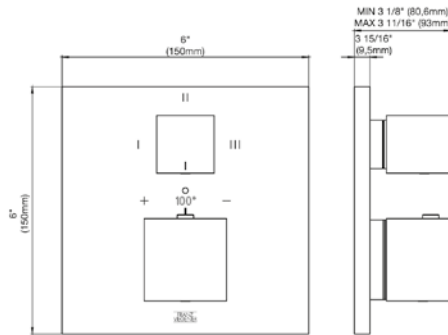

- Polished Chrome FV2470-PC
- Polished Nickel - PVD FV2470-PN
- Brushed Nickel - PVD FV2470-BN
- Polished Gold - PVD FV2470-PG*
- Brushed Gold - PVD FV2470-BG*
- Polished Rose Gold - PVD FV2470-RG*
- Polished Brass - PVD FV2470-PB*
- Brushed Brass - PVD FV2470-BB*
- Satin Greystone - PVD FV2470-SGR*
- Satin Black - PVD FV2470-BK*
- Flat Black FV2470-FB*
- **Unlacquered Polished Brass FV2470-UPB*

Thermostatic wall valve with three outlets - trim only
Note: This set uses the FV247.BASE 1/2" thermostatic wall valve