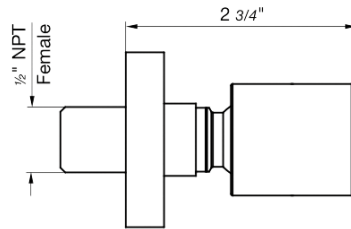

- Polished Chrome FV142-PC
- Polished Nickel - PVD FV142-PN
- Brushed Nickel - PVD FV142-BN
- Polished Gold - PVD FV142-PG*
- Brushed Gold - PVD FV142-BG*
- Polished Rose Gold - PVD FV142-RG*
- Polished Brass - PVD FV142-PB*
- Brushed Brass - PVD FV142-BB*
- Satin Greystone - PVD FV142-SGR*
- Satin Black - PVD FV142-BK*
- Flat Black FV142-FB*
- **Unlacquered Polished Brass FV142-UPB*

Ceiling shower arm and escutcheon

- Polished Chrome FV138.01-PC
- Polished Nickel - PVD FV138.01-PN
- Brushed Nickel - PVD FV138.01-BN
- Polished Gold - PVD FV138.01-PG*
- Brushed Gold - PVD FV138.01-BG*
- Polished Rose Gold - PVD FV138.01-RG*
- Polished Brass - PVD FV138.01-PB*
- Brushed Brass - PVD FV138.01-BB*
- Satin Greystone - PVD FV138.01-SGR*
- Satin Black - PVD FV138.01-BK*
- Flat Black FV138.01-FB*
- **Unlacquered Polished Brass FV138.01-UPB*

Body spray-contemporary round. Three pulsating mini-jets