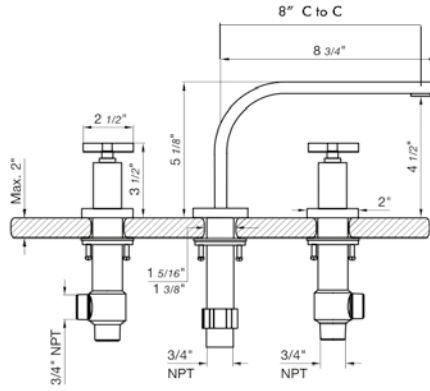

PHOTOGRAPH · DESCRIPTION

DIAGRAM

FINISHES

MODEL

- Polished Chrome FV210/85-PC
- Polished Nickel - PVD FV210/85-PN
- Brushed Nickel - PVD FV210/85-BN
- Polished Gold - PVD FV210/85-PG*
- Brushed Gold - PVD FV210/85-BG*
- Polished Rose Gold - PVD FV210/85-RG*
- Polished Brass - PVD FV210/85-PB*
- Brushed Brass - PVD FV210/85-BB*
- Satin Greystone - PVD FV210/85-SGR*
- Satin Black - PVD FV210/85-BK*
- Flat Black FV210/85-FB*
- **Unlacquered Polished Brass FV210/85-UPB*