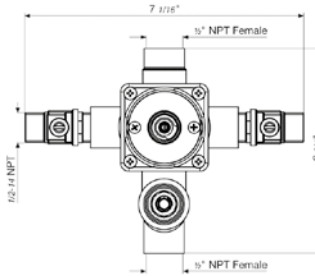

Pressure balance valve with diverter - 1/2" rough valve only. Flow rate 7 GPM @ 50 PSI.