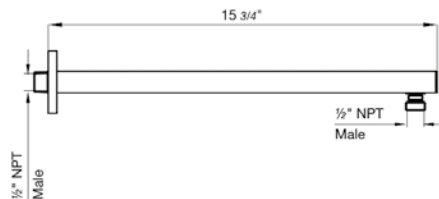

- Polished Stainless FV126.06.1.0-PS***

- Polished Chrome FV140/85.1.0-PC
- Polished Nickel - PVD FV140/85.1.0-PN
- Brushed Nickel - PVD FV140/85.1.0-BN
- Polished Gold - PVD FV140/85.1.0-PG*
- Brushed Gold - PVD FV140/85.1.0-BG*
- Polished Rose Gold - PVD FV140/85.1.0-RG*
- Polished Brass - PVD FV140/85.1.0-PB*
- Brushed Brass - PVD FV140/85.1.0-BB*
- Satin Greystone - PVD FV140/85.1.0-SGR*
- Satin Black - PVD FV140/85.1.0-BK*
- Flat Black FV140/85.1.0-FB*

**Unlacquered Polished Brass FV140/85.1.0-UPB*

Square shower arm and escutcheon 1/2" NPT MALE connection

*Non-stock finish – allow 6 to 8 weeks. - **UPB is a living finish and is therefore excluded from finish warranty. ***PS works with Polished Nickel as well as Polished Chrome.