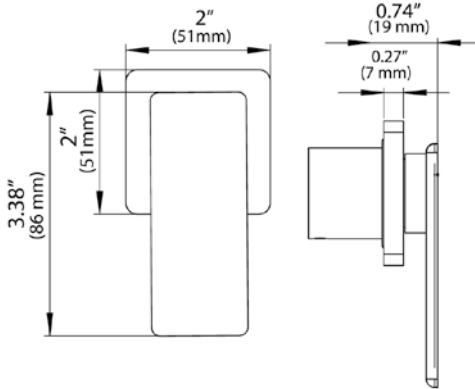

PHOTOGRAPH · DESCRIPTION

DIAGRAM

FINISHES

MODEL

Wall volume control. Trim only

Note: This set uses the FV480.BASE-19 volume control, 3/4" rough valve only or the FV680.BASE 3 port diverter valve rough-in (can be converted to a 2 port by changing a washer).

- Polished Chrome FV480/J5-PC
- Polished Nickel - PVD FV480/J5-PN
- Brushed Nickel - PVD FV480/J5-BN
- Polished Gold - PVD FV480/J5-PG*
- Brushed Gold - PVD FV480/J5-BG*
- Polished Rose Gold - PVD FV480/J5-RG*
- Polished Brass - PVD FV480/J5-PB*
- Brushed Brass - PVD FV480/J5-BB*
- Satin Greystone - PVD FV480/J5-SGR*
- Satin Black - PVD FV480/J5-BK*
- Flat Black FV480/J5-FB*
- **Unlacquered Polished Brass FV480/J5-UPB*

FV480.BASE-19

Wall volume control, 3/4" rough valve.

FV680.BASE

Wall diverter valve
3 port diverter valve rough-in (can be converted to a 2 port by changing a washer). To be used with any of our Volume Control Trims (does not have a built-in shutoff)