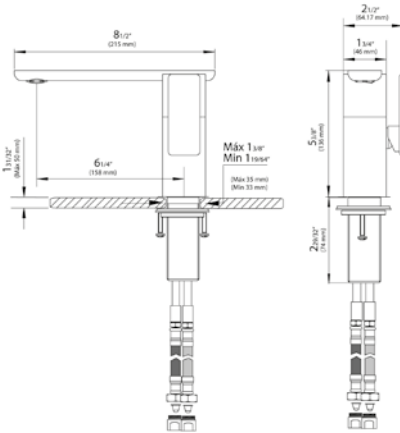

PHOTOGRAPH · DESCRIPTION

DIAGRAM

FINISHES

MODEL

Single handle lavatory set with push down pop-up drain assembly (no lift rod).

- Polished Chrome FV181/J5N-PC
- Polished Nickel - PVD FV181/J5N-PN
- Brushed Nickel - PVD FV181/J5N-BN
- Polished Gold - PVD FV181/J5N-PG*
- Brushed Gold - PVD FV181/J5N-BG*
- Polished Rose Gold - PVD FV181/J5N-RG*
- Polished Brass - PVD FV181/J5N-PB*
- Brushed Brass - PVD FV181/J5N-BB*
- Satin Greystone - PVD FV181/J5N-SGR*
- Satin Black - PVD FV181/J5N-BK*
- Flat Black FV181/J5N-FB*
- **Unlacquered Polished Brass FV181/J5N-UPB*

***To order in Boreal Black use FV181/J5B-finish.
To order Metal use FV181/J5-finish.