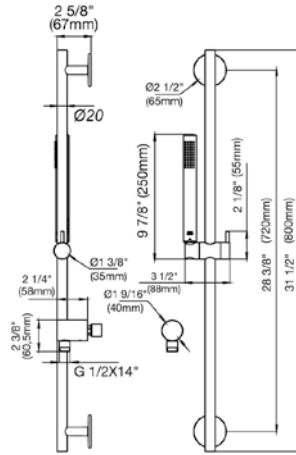

- Polished Chrome FV128.02-PC
- Polished Nickel - PVD FV128.02-PN
- Brushed Nickel - PVD FV128.02-BN
- Polished Gold - PVD FV128.02-PG*
- Brushed Gold - PVD FV128.02-BG*
- Polished Rose Gold - PVD FV128.02-RG*
- Polished Brass - PVD FV128.02-PB*
- Brushed Brass - PVD FV128.02-BB*
- Satin Greystone - PVD FV128.02-SGR*
- Satin Black - PVD FV128.02-BK*