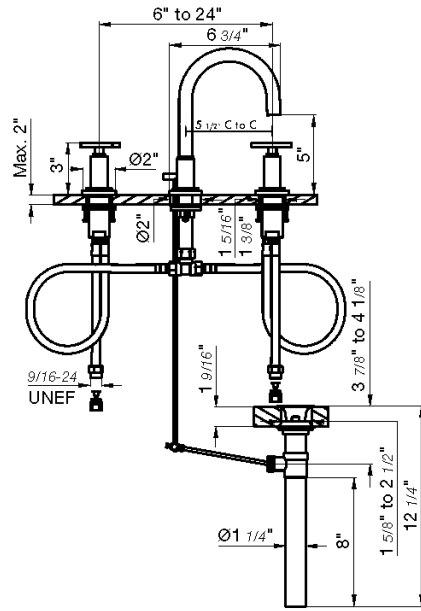

PHOTOGRAPH · DESCRIPTION

DIAGRAM

FINISHES

MODEL

- Polished Chrome FV201/J1-PC
- Polished Nickel - PVD FV201/J1-PN
- Brushed Nickel - PVD FV201/J1-BN
- Polished Gold - PVD FV201/J1-PG*
- Brushed Gold - PVD FV201/J1-BG*
- Polished Rose Gold - PVD FV201/J1-RG*
- Polished Brass - PVD FV201/J1-PB*
- Brushed Brass - PVD FV201/J1-BB*
- Satin Greystone - PVD FV201/J1-SGR*
- Satin Black - PVD FV201/J1-BK*
- Flat Black FV201/J1-FB*
- **Unlacquered Polished Brass FV201/J1-UPB*

Widespread lavatory faucet with pop-up drain assembly