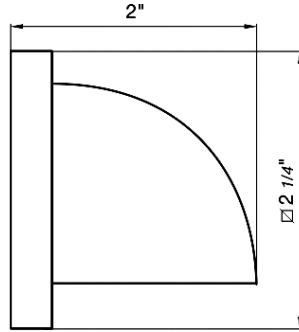

PHOTOGRAPH · DESCRIPTION

DIAGRAM

FINISHES

MODEL

- Polished Chrome FV480/J3D.0-PC
- Polished Nickel - PVD FV480/J3D.0-PN
- Brushed Nickel - PVD FV480/J3D.0-BN
- Polished Gold - PVD FV480/J3D.0-PG*
- Brushed Gold - PVD FV480/J3D.03-BG*
- Polished Rose Gold - PVD FV480/J3D.0-RG*
- Polished Brass - PVD FV480/J3D.0-PB*
- Brushed Brass - PVD FV480/J3D.0-BB*
- Satin Greystone - PVD FV480/J3D.0-SGR*
- Satin Black - PVD FV480/J3D.0-BK*
- Flat Black FV480/J3D.0-FB*
- **Unlacquered Polished Brass FV480/J3D.0-UPB*

Wall volume control. Trim only

Note: This set uses the FV480.BASE-19 volume control, 3/4" rough valve only or the FV680.BASE 3 port diverter valve rough-in (can be converted to a 2 port by changing a washer).