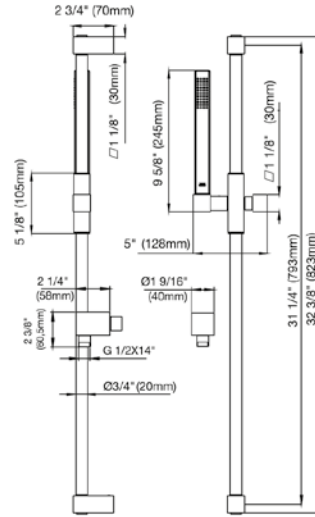

PHOTOGRAPH · DESCRIPTION

DIAGRAM

FINISHES

MODEL

- Polished Chrome FV128.01-PC
- Polished Nickel - PVD FV128.01-PN
- Brushed Nickel - PVD FV128.01-BN
- Polished Gold - PVD FV128.01-PG*
- Brushed Gold - PVD FV128.01-BG*
- Polished Rose Gold - PVD FV128.01-RG*
- Polished Brass - PVD FV128.01-PB*
- Brushed Brass - PVD FV128.01-BB*
- Satin Greystone - PVD FV128.01-SGR*
- Satin Black - PVD FV128.01-BK*