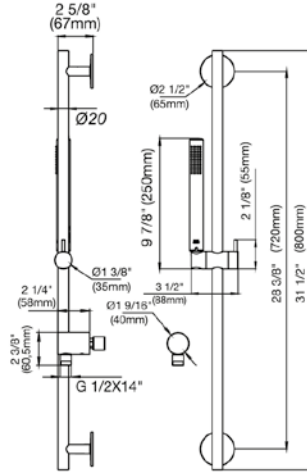

PHOTOGRAPH · DESCRIPTION

DIAGRAM

FINISHES

MODEL

- Polished Chrome FV128.02-PC
- Polished Nickel - PVD FV128.02-PN
- Brushed Nickel - PVD FV128.02-BN
- Polished Gold - PVD FV128.02-PG*
- Brushed Gold - PVD FV128.02-BG*
- Polished Rose Gold - PVD FV128.02-RG*
- Polished Brass - PVD FV128.02-PB*
- Brushed Brass - PVD FV128.02-BB*
- Satin Greystone - PVD FV128.02-SGR*
- Satin Black - PVD FV128.02-BK*