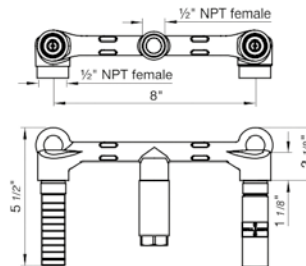

FV203.BASE

Rough valve for wall lavatory. 1/2" Fem NPT connection

*Non-stock finish – allow 6 to 8 weeks. - **UPB is a living finish and is therefore excluded from finish warranty.