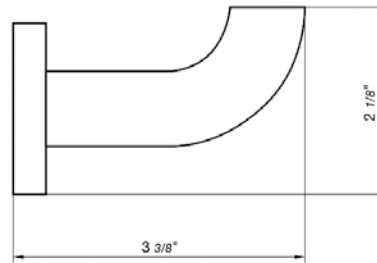

- Polished Chrome FV164.02/J4-PC
- Polished Nickel - PVD FV164.02/J4-PN
- Brushed Nickel - PVD FV164.02/J4-BN
- Polished Gold - PVD FV164.02/J4-PG*
- Brushed Gold - PVD FV164.02/J4-BG*
- Polished Rose Gold - PVD FV164.02/J4-RG*
- Polished Brass - PVD FV164.02/J4-PB*
- Brushed Brass - PVD FV164.02/J4-BB*
- Satin Greystone - PVD FV164.02/J4-SGR*
- Satin Black - PVD FV164.02/J4-BK*
- Flat Black FV164.02/J4-FB*
- **Unlacquered Polished Brass FV164.02/J4-UPB*

Robe hook