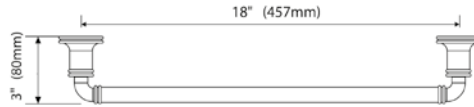

- Polished Chrome FV164/K3-PC
- Polished Nickel - PVD FV164/K3-PN
- Brushed Nickel - PVD FV164/K3-BN
- Polished Gold - PVD FV164/K3-PG*
- Brushed Gold - PVD FV164/K3-BG*
- Polished Rose Gold - PVD FV164/K3-RG*
- Polished Brass - PVD FV164/K3-PB*
- Brushed Brass - PVD FV164/K3-BB*
- Satin Greystone - PVD FV164/K3-SGR*
- Satin Black - PVD FV164/K3-BK*
- Flat Black FV164/K3-FB*
- **Unlacquered Polished Brass FV164/K3-UPB*

18" towel bar