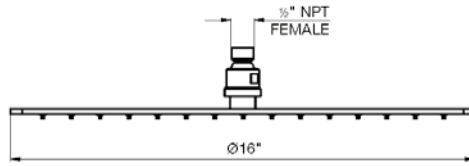

PHOTOGRAPH · DESCRIPTION

DIAGRAM

FINISHES

MODEL