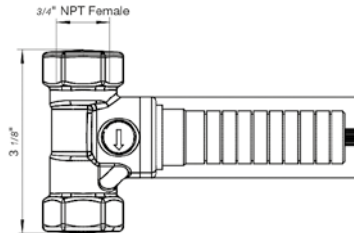

Polished Chrome	FV480V.0-PC
Polished Nickel - PVD	FV480V.0-PN
Brushed Nickel - PVD	FV480V.0-BN
Polished Gold - PVD	FV480V.0-PG*
Brushed Gold - PVD	FV480V.0-BG*
Polished Rose Gold - PVD	FV480V.0-RG*
Polished Brass - PVD	FV480V.0-PB*
Brushed Brass - PVD	FV480V.0-BB*
Satin Greystone - PVD	FV480V.0-SGR*
Satin Black - PVD	FV480V.0-BK*
Flat Black	FV480V.0-FB*
**Unlacquered Polished Brass	FV480V.0-UPB*

Wall volume control. Trim only.

Note: This set uses the FV480.BASE-19 Wall volume control, 3/4" rough valve only or the FV680.BASE 3 port diverter valve rough-in (can be converted to a 2 port by changing a washer).

FV480.BASE-19