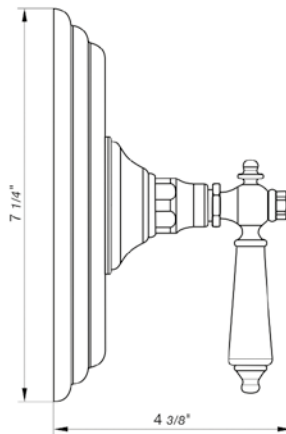

Thermostatic wall valve - trim only

Note: This set uses the FV217.BASE 3/4" thermostatic wall valve

- Polished Chrome FV217/58W.0-PC
- Polished Nickel - PVD FV217/58W.0-PN
- Brushed Nickel - PVD FV217/58W.0-BN
- Polished Gold - PVD FV217/58W.0-PG*
- Brushed Gold - PVD FV217/58W.0-BG*
- Polished Rose Gold - PVD FV217/58W.0-RG*
- Polished Brass - PVD FV217/58W.0-PB*
- Brushed Brass - PVD FV217/58W.0-BB*
- Satin Greystone - PVD FV217/58W.0-SGR*
- Satin Black - PVD FV217/58W.0-BK*
- Flat Black FV217/58W.0-FB*
- **Unlacquered Polished Brass FV217/58W.0-UPB*