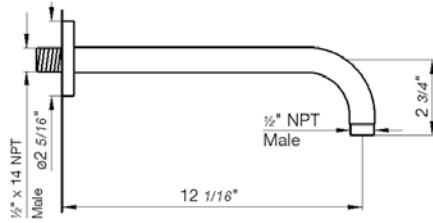

PHOTOGRAPH · DESCRIPTION

DIAGRAM

FINISHES

MODEL

- Polished Chrome FV140/59-PC
- Polished Nickel - PVD FV140/59-PN
- Brushed Nickel - PVD FV140/59-BN
- Polished Gold - PVD FV140/59-PG*
- Brushed Gold - PVD FV140/59-BG*
- Polished Rose Gold - PVD FV140/59-RG*
- Polished Brass - PVD FV140/59-PB*
- Brushed Brass - PVD FV140/59-BB*
- Satin Greystone - PVD FV140/59-SGR*
- Satin Black - PVD FV140/59-BK*
- Flat Black FV140/59-FB*
- **Unlacquered Polished Brass FV140/59-UPB*

Shower arm and escutcheon