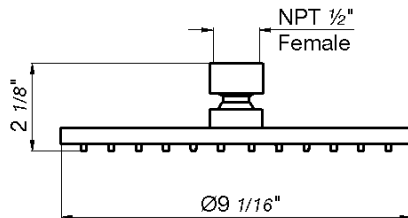

9" rain head Round - Temple. Flow Rate 1.75 GPM @ 60 PSI.

- Polished Chrome FV126.07/87-PC
- Polished Nickel - PVD FV126.07/87-PN
- Brushed Nickel - PVD FV126.07/87-BN
- Polished Gold - PVD FV126.07/87-PG*
- Brushed Gold - PVD FV126.07/87-BG*
- Polished Rose Gold - PVD FV126.07/87-RG*
- Polished Brass - PVD FV126.07/87-PB*
- Brushed Brass - PVD FV126.07/87-BB*
- Satin Greystone - PVD FV126.07/87-SGR*
- Satin Black - PVD FV126.07/87-BK*
- Flat Black FV126.07/87-FB*
- **Unlacquered Polished Brass FV126.07/87-UPB*

*Non-stock finish – allow 6 to 8 weeks. - **UPB is a living finish and is therefore excluded from finish warranty.