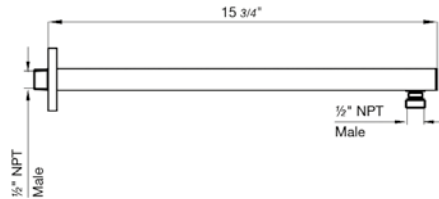

- Polished Stainless FV126.06.1.0-PS***

16" x 12" rectangular stainless steel rain head. Flow Rate 1.75 GPM @ 60 PSI.

- Polished Chrome FV140/85.1.0-PC
- Polished Nickel - PVD FV140/85.1.0-PN
- Brushed Nickel - PVD FV140/85.1.0-BN
- Polished Gold - PVD FV140/85.1.0-PG*
- Brushed Gold - PVD FV140/85.1.0-BG*
- Polished Rose Gold - PVD FV140/85.1.0-RG*
- Polished Brass - PVD FV140/85.1.0-PB*
- Brushed Brass - PVD FV140/85.1.0-BB*
- Satin Greystone - PVD FV140/85.1.0-SGR*
- Satin Black - PVD FV140/85.1.0-BK*
- Flat Black FV140/85.1.0-FB*
- **Unlacquered Polished Brass FV140/85.1.0-UPB*

Square shower arm and escutcheon 1/2" NPT MALE connection