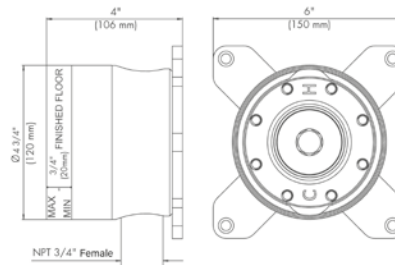

FV215.BASE

*Non-stock finish – allow 6 to 8 weeks. - **UPB is a living finish and is therefore excluded from finish warranty.