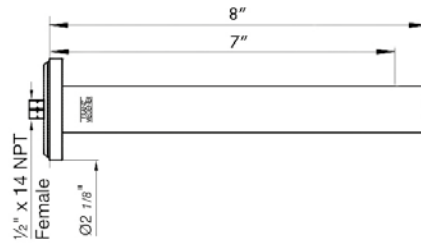

Tub wall spout 1/2" Fem NPT connection.

- Polished Chrome FV103/J2.17.0-PC
- Polished Nickel - PVD FV103/J2.17.0-PN
- Brushed Nickel - PVD FV103/J2.17.0-BN
- Polished Gold - PVD FV103/J2.17.0-PG*
- Brushed Gold - PVD FV103/J2.17.0-BG*
- Polished Rose Gold - PVD FV103/J2.17.0-RG*
- Polished Brass - PVD FV103/J2.17.0-PB*
- Brushed Brass - PVD FV103/J2.17.0-BB*
- Satin Greystone - PVD FV103/J2.17.0-SGR*
- Satin Black - PVD FV103/J2.17.0-BK*
- Flat Black FV103/J2.17.0-FB*
- **Unlacquered Polished Brass FV103/J2.17.0-UPB*

*Non-stock finish – allow 6 to 8 weeks. - **UPB is a living finish and is therefore excluded from finish warranty.