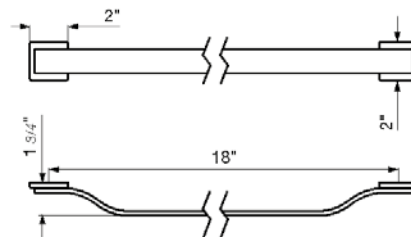

- Polished Chrome FV164/J9-PC
- Polished Nickel - PVD FV164/J9-PN
- Brushed Nickel - PVD FV164/J9-BN
- Polished Gold - PVD FV164/J9-PG*
- Brushed Gold - PVD FV164/J9-BG*
- Polished Rose Gold - PVD FV164/J9-RG*
- Polished Brass - PVD FV164/J9-PB*
- Brushed Brass - PVD FV164/J9-BB*
- Satin Greystone - PVD FV164/J9-SGR*
- Satin Black - PVD FV164/J9-BK*
- Flat Black FV164/J9-FB*
- **Unlacquered Polished Brass FV164/J9-UPB*

*Non-stock finish – allow 6 to 8 weeks. - **UPB is a living finish and is therefore excluded from finish warranty.