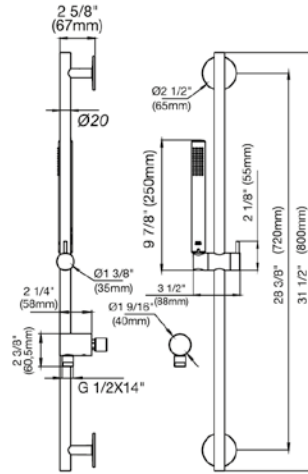

PHOTOGRAPH · DESCRIPTION

DIAGRAM

FINISHES

MODEL