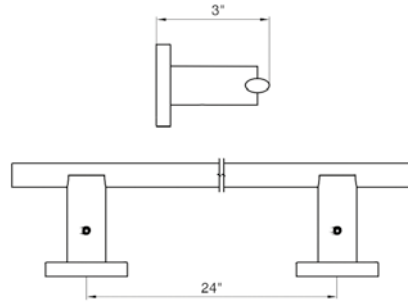

18" towel bar

*Non-stock finish – allow 6 to 8 weeks. - **UPB is a living finish and is therefore excluded from finish warranty.

PHOTOGRAPH · DESCRIPTION

DIAGRAM

FINISHES

MODEL

24" towel bar

- Polished Chrome FV164.01/59-PC
- Polished Nickel - PVD FV164.01/59-PN
- Brushed Nickel - PVD FV164.01/59-BN
- Polished Gold - PVD FV164.01/59-PG*
- Brushed Gold - PVD FV164.01/59-BG*
- Polished Rose Gold - PVD FV164.01/59-RG*
- Polished Brass - PVD FV164.01/59-PB*
- Brushed Brass - PVD FV164.01/59-BB*
- Satin Greystone - PVD FV164.01/59-SGR*
- Satin Black - PVD FV164.01/59-BK*
- Flat Black FV164.01/59-FB*
- **Unlacquered Polished Brass FV164.01/59-UPB*