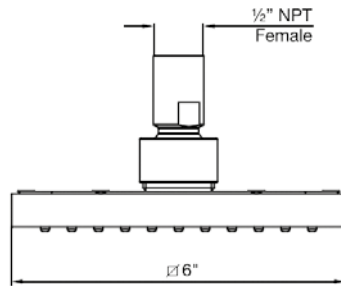

- Polished Chrome FV126/85-PC
- Polished Nickel - PVD FV126/85-PN
- Brushed Nickel - PVD FV126/85-BN
- Polished Gold - PVD FV126/85-PG*
- Brushed Gold - PVD FV126/85-BG*
- Polished Rose Gold - PVD FV126/85-RG*
- Polished Brass - PVD FV126/85-PB*
- Brushed Brass - PVD FV126/85-BB*
- Satin Greystone - PVD FV126/85-SGR*
- Satin Black - PVD FV126/85-BK*
- Flat Black FV126/85-FB*
- **Unlacquered Polished Brass FV126/85-UPB*