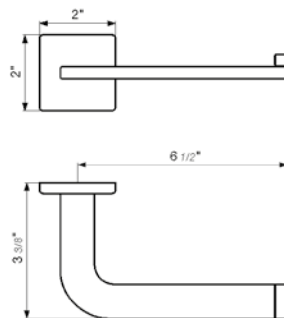

- Polished Chrome FV166/K2-PC
- Polished Nickel - PVD FV166/K2-PN
- Brushed Nickel - PVD FV166/K2-BN
- Polished Gold - PVD FV166/K2-PG*
- Brushed Gold - PVD FV166/K2-BG*
- Polished Rose Gold - PVD FV166/K2-RG*
- Polished Brass - PVD FV166/K2-PB*
- Brushed Brass - PVD FV166/K2-BB*
- Satin Greystone - PVD FV166/K2-SGR*
- Satin Black - PVD FV166/K2-BK*
- Flat Black FV166/K2-FB*
- **Unlacquered Polished Brass FV166/K2-UPB*

Toilet paper holder

- Polished Chrome FV167/K2-PC
- Polished Nickel - PVD FV167/K2-PN
- Brushed Nickel - PVD FV167/K2-BN
- Polished Gold - PVD FV167/K2-PG*
- Brushed Gold - PVD FV167/K2-BG*
- Polished Rose Gold - PVD FV167/K2-RG*
- Polished Brass - PVD FV167/K2-PB*
- Brushed Brass - PVD FV167/K2-BB*
- Satin Greystone - PVD FV167/K2-SGR*
- Satin Black - PVD FV167/K2-BK*
- Flat Black FV167/K2-FB*
- **Unlacquered Polished Brass FV167/K2-UPB*

*Non-stock finish – allow 6 to 8 weeks. - **UPB is a living finish and is therefore excluded from finish warranty.