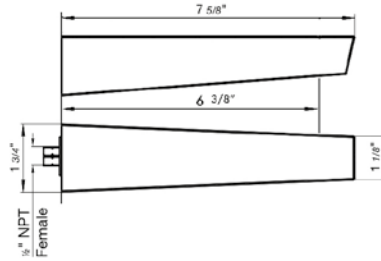

- Polished Chrome FV103/J8.17.0-PC
- Polished Nickel - PVD FV103/J8.17.0-PN
- Brushed Nickel - PVD FV103/J8.17.0-BN
- Polished Gold - PVD FV103/J8.17.0-PG*
- Brushed Gold - PVD FV103/J8.17.0-BG*
- Polished Rose Gold - PVD FV103/J8.17.0-RG*
- Polished Brass - PVD FV103/J8.17.0-PB*
- Brushed Brass - PVD FV103/J8.17.0-BB*
- Satin Greystone - PVD FV103/J8.17.0-SGR*
- Satin Black - PVD FV103/J8.17.0-BK*
- Flat Black FV103/J8.17.0-FB*
- **Unlacquered Polished Brass FV103/J8.17.0-UPB*

Tub wall spout 1/2" Fem NPT connection.