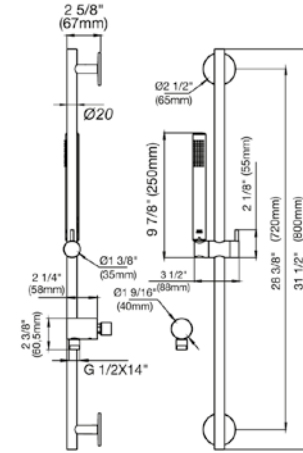

- Polished Chrome FV128.02-PC
- Polished Nickel - PVD FV128.02-PN
- Brushed Nickel - PVD FV128.02-BN
- Polished Gold - PVD FV128.02-PG*
- Brushed Gold - PVD FV128.02-BG*
- Polished Rose Gold - PVD FV128.02-RG*
- Polished Brass - PVD FV128.02-PB*
- Brushed Brass - PVD FV128.02-BB*
- Satin Greystone - PVD FV128.02-SGR*
- Satin Black - PVD FV128.02-BK*