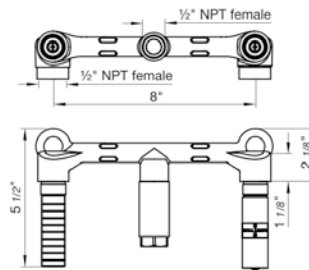

FV203.BASE

*Non-stock finish – allow 6 to 8 weeks. - **UPB is a living finish and is therefore excluded from finish warranty.