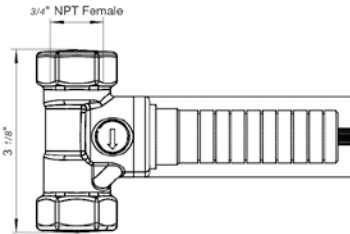

FV480.BASE-19

Wall volume control, 3/4" rough valve.