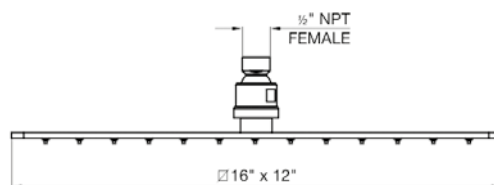

- Polished Stainless FV126.061.0-PS***

*Non-stock finish – allow 6 to 8 weeks. - **UPB is a living finish and is therefore excluded from finish warranty.