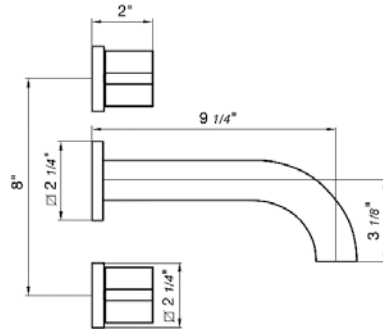

- Polished Chrome FV203/J3.0-PC
- Polished Nickel - PVD FV203/J3.0-PN
- Brushed Nickel - PVD FV203/J3.0-BN
- Polished Gold - PVD FV203/J3.0-PG*
- Brushed Gold - PVD FV203/J3.0-BG*
- Polished Rose Gold - PVD FV203/J3.0-RG*
- Polished Brass - PVD FV203/J3.0-PB*
- Brushed Brass - PVD FV203/J3.0-BB*
- Satin Greystone - PVD FV203/J3.0-SGR*
- Satin Black - PVD FV203/J3.0-BK*
- Flat Black FV203/J3.0-FB*
- **Unlacquered Polished Brass FV203/J3.0-UPB*

Wall-mounted lavatory faucet, less drain assembly, trim only

Note: This set uses the FV203.BASE rough valve for wall lavatory. 1/2" Fem NPT connection.