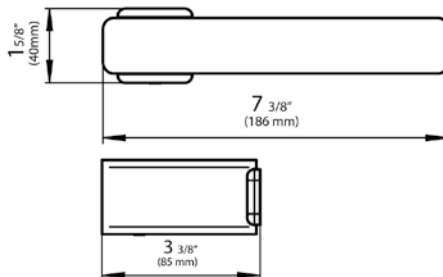

- Polished Chrome FV167/J5-PC
- Polished Nickel - PVD FV167/J5-PN
- Brushed Nickel - PVD FV167/J5-BN
- Polished Gold - PVD FV167/J5-PG*
- Brushed Gold - PVD FV167/J5-BG*
- Polished Rose Gold - PVD FV167/J5-RG*
- Polished Brass - PVD FV167/J5-PB*
- Brushed Brass - PVD FV167/J5-BB*
- Satin Greystone - PVD FV167/J5-SGR*
- Satin Black - PVD FV167/J5-BK*
- Flat Black FV167/J5-FB*
- **Unlacquered Polished Brass FV167/J5-UPB*

Toilet paper holder

*Non-stock finish – allow 6 to 8 weeks. - **UPB is a living finish and is therefore excluded from finish warranty.