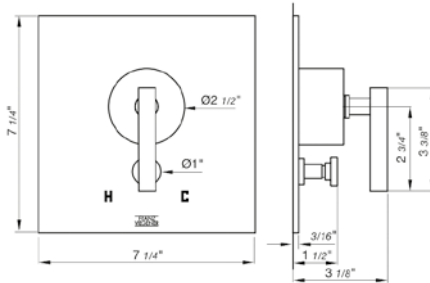

Freestanding rough valve 3/4" NPT FEM

PHOTOGRAPH · DESCRIPTION

DIAGRAM

FINISHES

MODEL

- Polished Chrome FV114/85L.0-PC
- Polished Nickel - PVD FV114/85L.0-PN
- Brushed Nickel - PVD FV114/85L.0-BN
- Polished Gold - PVD FV114/85L.0-PG*
- Brushed Gold - PVD FV114/85L.0-BG*
- Polished Rose Gold - PVD FV114/85L.0-RG*
- Polished Brass - PVD FV114/85L.0-PB*
- Brushed Brass - PVD FV114/85L.0-BB*
- Satin Greystone - PVD FV114/85L.0-SGR*
- Satin Black - PVD FV114/85L.0-BK*
- Flat Black FV114/85L.0-FB*
- **Unlacquered Polished Brass FV114/85L.0-UPB*

Pressure balance valve with diverter - trim only

Note: This set uses the FV114C.BASE Pressure balance valve with diverter - 1/2" rough valve only (see below).