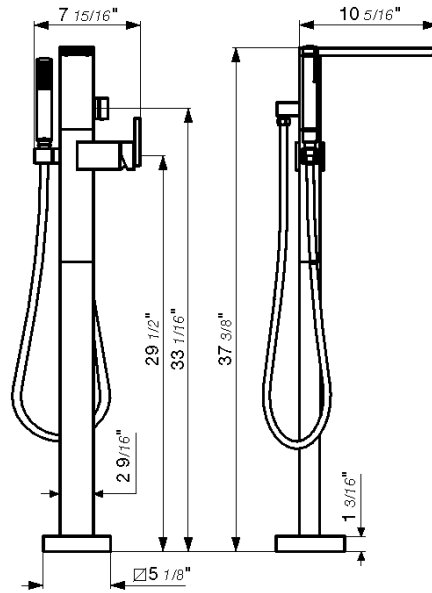

PHOTOGRAPH · DESCRIPTION

DIAGRAM

FINISHES

MODEL

- Polished Chrome FV215/J3.0-PC
- Polished Nickel - PVD FV215/J3.0-PN
- Brushed Nickel - PVD FV215/J3.0-BN
- Polished Gold - PVD FV215/J3.0-PG*
- Brushed Gold - PVD FV215/J3.0-BG*
- Polished Rose Gold - PVD FV215/J3.0-RG*
- Polished Brass - PVD FV215/J3.0-PB*
- Brushed Brass - PVD FV215/J3.0-BB*
- Satin Greystone - PVD FV215/J3.0-SGR*
- Satin Black - PVD FV215/J3.0-BK*
- Flat Black FV215/J3.0-FB*
- **Unlacquered Polished Brass FV215/J3.0-UPB*

Square freestanding tub faucet. Trim only. Flow rate through spout 14 GPM @ 60 PSI. Flow rate through handshower 1.75 GPM @ 60 PSI.

Note: This set uses the FV215.BASE freestanding rough valve; which is sold separately (see below).