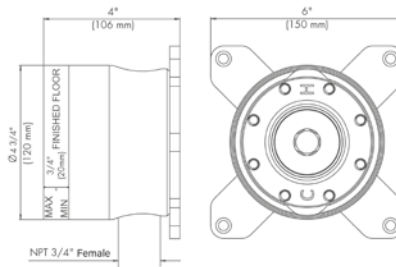

FV215.BASE

Freestanding rough valve 3/4" NPT FEM

*Non-stock finish – allow 6 to 8 weeks. - **UPB is a living finish and is therefore excluded from finish warranty.