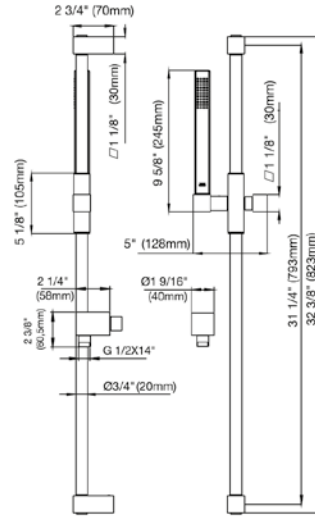

PHOTOGRAPH · DESCRIPTION

DIAGRAM

FINISHES

MODEL

- Polished Chrome FV128.01-PC
- Polished Nickel - PVD FV128.01-PN
- Brushed Nickel - PVD FV128.01-BN
- Polished Gold - PVD FV128.01-PG*
- Brushed Gold - PVD FV128.01-BG*
- Polished Rose Gold - PVD FV128.01-RG*
- Polished Brass - PVD FV128.01-PB*
- Brushed Brass - PVD FV128.01-BB*
- Satin Greystone - PVD FV128.01-SGR*
- Satin Black - PVD FV128.01-BK*