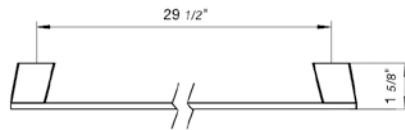

18" towel bar

*Non-stock finish – allow 6 to 8 weeks. - **UPB is a living finish and is therefore excluded from finish warranty.

PHOTOGRAPH · DESCRIPTION

DIAGRAM

FINISHES

MODEL

24" towel bar

- Polished Chrome FV164.01/J8-PC
- Polished Nickel - PVD FV164.01/J8-PN
- Brushed Nickel - PVD FV164.01/J8-BN
- Polished Gold - PVD FV164.01/J8-PG*
- Brushed Gold - PVD FV164.01/J8-BG*
- Polished Rose Gold - PVD FV164.01/J8-RG*
- Polished Brass - PVD FV164.01/J8-PB*
- Brushed Brass - PVD FV164.01/J8-BB*
- Satin Greystone - PVD FV164.01/J8-SGR*
- Satin Black - PVD FV164.01/J8-BK*
- Flat Black FV164.01/J8-FB*
- **Unlacquered Polished Brass FV164.01/J8-UPB*