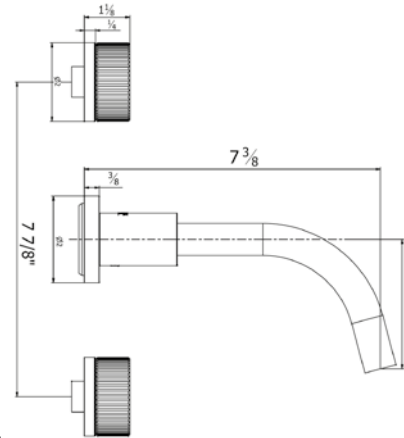

Wall-mounted lavatory faucet less drain assembly. Trim only.

Note: This set uses the FV203.BASE rough valve for wall lavatory. 1/2" Fem NPT connection

- Polished Chrome FV203/59V.0-PC
- Polished Nickel - PVD FV203/59V.0-PN
- Brushed Nickel - PVD FV203/59V.0-BN
- Polished Gold - PVD FV203/59V.0-PG*
- Brushed Gold - PVD FV203/59V.0-BG*
- Polished Rose Gold - PVD FV203/59V.0-RG*
- Polished Brass - PVD FV203/59V.0-PB*
- Brushed Brass - PVD FV203/59V.0-BB*
- Satin Greystone - PVD FV203/59V.0-SGR*
- Satin Black - PVD FV203/59V.0-BK*
- Flat Black FV203/59V.0-FB*
- **Unlacquered Polished Brass FV203/59V.0-UPB*