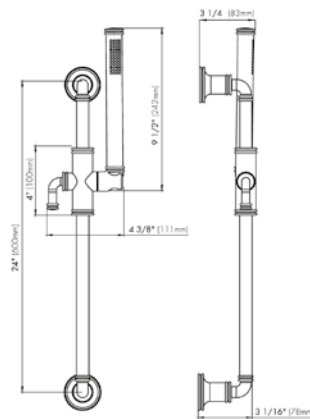

- Polished Chrome FV128A.0/K3-PC
- Polished Nickel - PVD FV128A.0/K3-PN
- Brushed Nickel - PVD FV128A.0/K3-BN
- Polished Gold - PVD FV128A.0/K3-PG*
- Brushed Gold - PVD FV128A.0/K3-BG*
- Polished Rose Gold - PVD FV128A.0/K3-RG*
- Polished Brass - PVD FV128A.0/K3-PB*
- Brushed Brass - PVD FV128A.0/K3-BB*
- Satin Greystone - PVD FV128A.0/K3-SGR*
- Satin Black - PVD FV128A.0/K3-BK*
- Flat Black FV128A.0/K3-FB*
- **Unlacquered Polished Brass FV128A.0/K3-UPB*