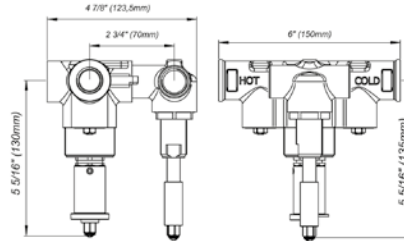

FV227.BASE

5 5/16" (139mm) 5 5/16" (130mm) 1/2" thermostatic rough-in valve only with integral two port non-sharing diverter and shut-off 5.5 gpm (gallons per minute) flow rate (@60 psi)