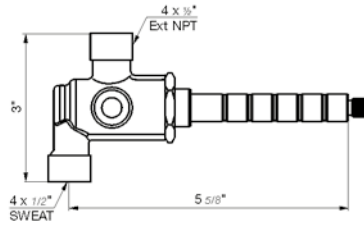

FV680.BASE

Wall diverter valve

3 port diverter valve rough-in (can be converted to a 2 port by changing a washer). To be used with any of our Volume Control Trims (does not have a built-in shutoff)

*Non-stock finish – allow 6 to 8 weeks. - **UPB is a living finish and is therefore excluded from finish warranty.