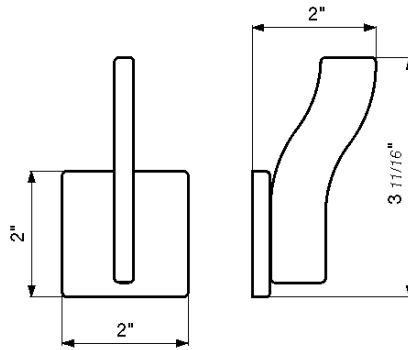

- Polished Chrome FV164.02/K2-PC
- Polished Nickel - PVD FV164.02/K2-PN
- Brushed Nickel - PVD FV164.02/K2-BN
- Polished Gold - PVD FV164.02/K2-PG*
- Brushed Gold - PVD FV164.02/K2-BG*
- Polished Rose Gold - PVD FV164.02/K2-RG*
- Polished Brass - PVD FV164.02/K2-PB*
- Brushed Brass - PVD FV164.02/K2-BB*
- Satin Greystone - PVD FV164.02/K2-SGR*
- Satin Black - PVD FV164.02/K2-BK*
- Flat Black FV164.02/K2-FB*
- **Unlacquered Polished Brass FV164.02/K2-UPB*

Robe hook