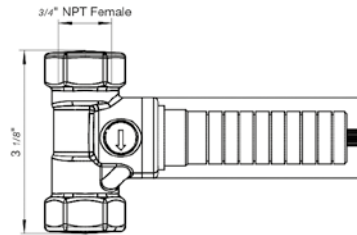

- Polished Chrome FV480/J1.0-PC
- Polished Nickel - PVD FV480/J1.0-PN
- Brushed Nickel - PVD FV480/J1.0-BN
- Polished Gold - PVD FV480/J1.0-PG*
- Brushed Gold - PVD FV480/J1.0-BG*
- Polished Rose Gold - PVD FV480/J1.0-RG*
- Polished Brass - PVD FV480/J1.0-PB*
- Brushed Brass - PVD FV480/J1.0-BB*
- Satin Greystone - PVD FV480/J1.0-SGR*
- Satin Black - PVD FV480/J1.0-BK*
- Flat Black FV480/J1.0-FB*
- **Unlacquered Polished Brass FV480/J1.0-UPB*

Wall volume control. Trim only

Note: This set uses the FV480.BASE-19 Wall volume control, 3/4" rough valve only or the FV680.BASE 3 port diverter valve rough-in (can be converted to a 2 port by changing a washer).

Note: See widespread faucet note regarding handle finishes.