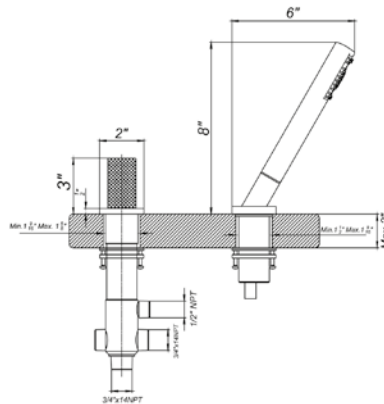

- Polished Chrome FV133/J2K.0-PC
- Polished Nickel - PVD FV133/J2K.0-PN
- Brushed Nickel - PVD FV133/J2K.0-BN
- Polished Gold - PVD FV133/J2K.0-PG*
- Brushed Gold - PVD FV133/J2K.0-BG*
- Polished Rose Gold - PVD FV133/J2K.0-RG*
- Polished Brass - PVD FV133/J2K.0-PB*
- Brushed Brass - PVD FV133/J2K.0-BB*
- Satin Greystone - PVD FV133/J2K.0-SGR*
- Satin Black - PVD FV133/J2K.0-BK*
- **Unlacquered Polished Brass FV133/J2K.0-UPB*

*Non-stock finish – allow 6 to 8 weeks. - **UPB is a living finish and is therefore excluded from finish warranty.