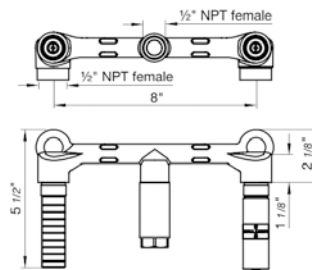

FV203.BASE

*Non-stock finish – allow 6 to 8 weeks. - **UPB is a living finish and is therefore excluded from finish warranty.