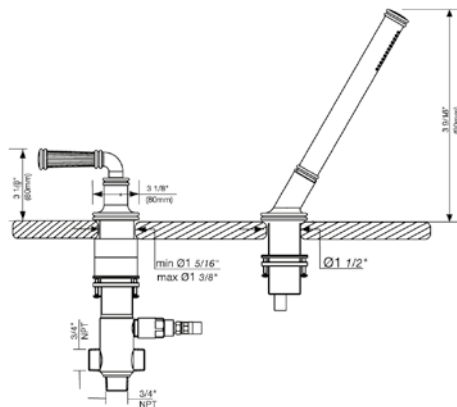

Wall diverter valve

3 port diverter valve rough-in (can be converted to a 2 port by changing a washer). To be used with any of our Volume Control Trims (does not have a built-in shutoff)

- Polished Chrome FV133A/K3H.0-PC
- Polished Nickel - PVD FV133A/K3H.0-PN
- Brushed Nickel - PVD FV133A/K3H.0-BN
- Polished Gold - PVD FV133A/K3H.0-PG*
- Brushed Gold - PVD FV133A/K3H.0-BG*
- Polished Rose Gold - PVD FV133A/K3H.0-RG*
- Polished Brass - PVD FV133A/K3H.0-PB*
- Brushed Brass - PVD FV133A/K3H.0-UPB*
- Satin Greystone - PVD FV133A/K3H.0-SGR*
- Satin Black - PVD FV133A/K3H.0-BK*
- Flat Black FV133A/K3H.0-FB*
- **Unlacquered Polished Brass FV133A/K3H.0-UPB*

Deck mounted Roman diverter valve and handshower assembly

*Non-stock finish – allow 6 to 8 weeks. - **UPB is a living finish and is therefore excluded from finish warranty.