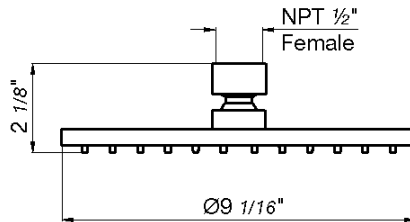

9" rain head Round - Temple. Flow Rate 1.75 GPM @ 60 PSI.

- Polished Chrome FV126.07/87-PC
- Polished Nickel - PVD FV126.07/87-PN
- Brushed Nickel - PVD FV126.07/87-BN
- Polished Gold - PVD FV126.07/87-PG*
- Brushed Gold - PVD FV126.07/87-BG*
- Polished Rose Gold - PVD FV126.07/87-RG*
- Polished Brass - PVD FV126.07/87-PB*
- Brushed Brass - PVD FV126.07/87-BB*
- Satin Greystone - PVD FV126.07/87-SGR*
- Satin Black - PVD FV126.07/87-BK*
- Flat Black FV126.07/87-FB*
- **Unlacquered Polished Brass FV126.07/87-UPB*