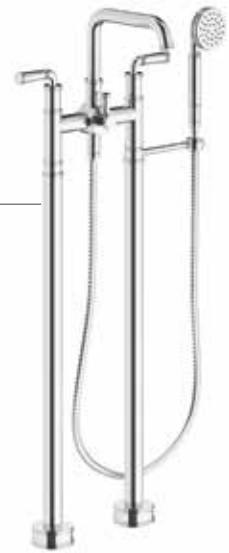

NEW FINISHES

Satin Black PVD

Beautiful and bold, this finish achieves a true black with the resilience provided by PVD. The depth of color makes a statement – refined and timeless. Available throughout all collections.

Polished Brass PVD

This rich brass tone, polished for an elegant look that stands the test of time, now comes with the added longevity of PVD. Available throughout all collections.

NEW CLASSIC
FREE-STANDING

Page 353