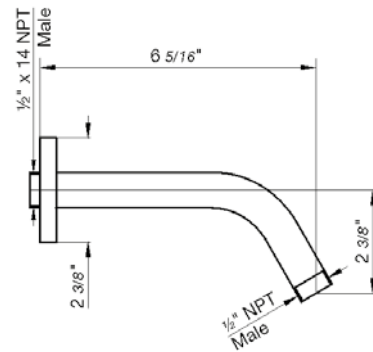

- Polished Chrome FV140/39-PC
- Polished Nickel - PVD FV140/39-PN
- Brushed Nickel - PVD FV140/39-BN
- Polished Gold - PVD FV140/39-PG*
- Brushed Gold - PVD FV140/39-BG*
- Polished Rose Gold - PVD FV140/39-RG*
- Polished Brass - PVD FV140/39-PB*
- Brushed Brass - PVD FV140/39-BB*
- Satin Greystone - PVD FV140/39-SGR*
- Satin Black - PVD FV140/39-BK*
- Flat Black FV140/39-FB*
- **Unlacquered Polished Brass FV140/39-UPB*

Shower arm and escutcheon