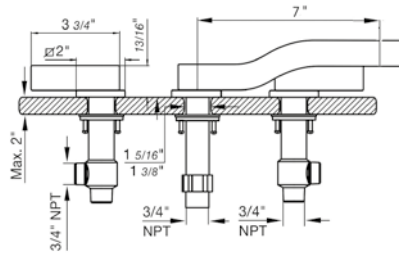

PHOTOGRAPH · DESCRIPTION

DIAGRAM

FINISHES

MODEL

- Polished Chrome FV210/K2-PC
- Polished Nickel - PVD FV210/K2-PN
- Brushed Nickel - PVD FV210/K2-BN
- Polished Gold - PVD FV210/K2-PG*
- Brushed Gold - PVD FV210/K2-BG*
- Polished Rose Gold - PVD FV210/K2-RG*
- Polished Brass - PVD FV210/K2-PB*
- Brushed Brass - PVD FV210/K2-BB*
- Satin Greystone - PVD FV210/K2-SGR*
- Satin Black - PVD FV210/K2-BK*
- Flat Black FV210/K2-FB*
- **Unlacquered Polished Brass FV210/K2-UPB*

Deck mounted Roman bath faucet 3/4" valves