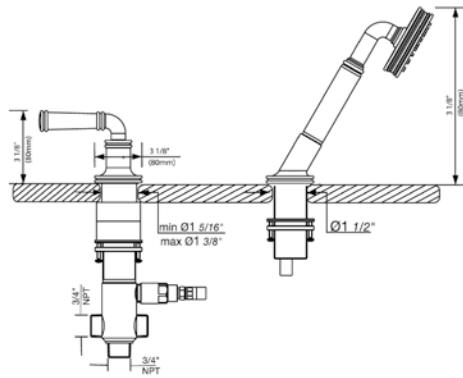

- Polished Chrome FV133/K3.0-PC
- Polished Nickel - PVD FV133/K3.0-PN
- Brushed Nickel - PVD FV133/K3.0-BN
- Polished Gold - PVD FV133/K3.0-PG*
- Brushed Gold - PVD FV133/K3.0-BG*
- Polished Rose Gold - PVD FV133/K3.0-RG*
- Polished Brass - PVD FV133/K3.0-PB*
- Brushed Brass - PVD FV133/K3.0-BB*
- Satin Greystone - PVD FV133/K3.0-SGR*
- Satin Black - PVD FV133/K3.0-BK*
- Flat Black FV133/K3.0-FB*
- **Unlacquered Polished Brass FV133/K3.0-UPB*

*Non-stock finish – allow 6 to 8 weeks. - **UPB is a living finish and is therefore excluded from finish warranty.