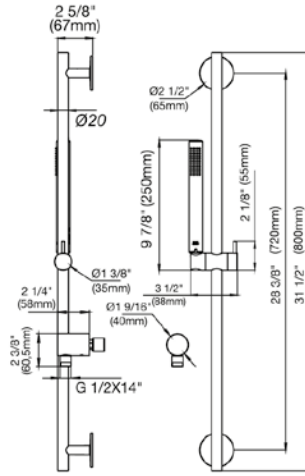

- Polished Chrome FV128.02-PC
- Polished Nickel - PVD FV128.02-PN
- Brushed Nickel - PVD FV128.02-BN
- Polished Gold - PVD FV128.02-PG*
- Brushed Gold - PVD FV128.02-BG*
- Polished Rose Gold - PVD FV128.02-RG*
- Polished Brass - PVD FV128.02-PB*
- Brushed Brass - PVD FV128.02-BB*
- Satin Greystone - PVD FV128.02-SGR*
- Satin Black - PVD FV128.02-BK*