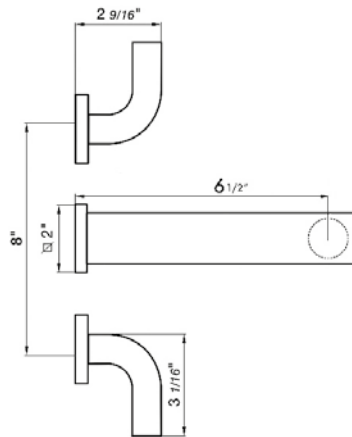

- Polished Chrome FV203/J4.0-PC
- Polished Nickel - PVD FV203/J4.0-PN
- Brushed Nickel - PVD FV203/J4.0-BN
- Polished Gold - PVD FV203/J4.0-PG*
- Brushed Gold - PVD FV203/J4.0-BG*
- Polished Rose Gold - PVD FV203/J4.0-RG*
- Polished Brass - PVD FV203/J4.0-PB*
- Brushed Brass - PVD FV203/J4.0-BB*
- Satin Greystone - PVD FV203/J4.0-SGR*
- Satin Black - PVD FV203/J4.0-BK*
- Flat Black FV203/J4.0-FB*
- **Unlacquered Polished Brass FV203/J4.0-UPB*

Wall-mounted lavatory faucet, less drain assembly, trim only

Note: This set uses the FV203.BASE rough valve for wall lavatory. 1/2" Fem NPT connection