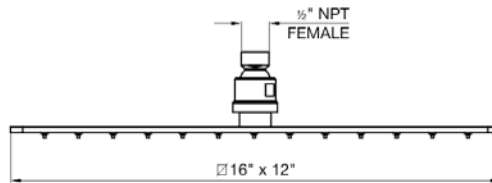

- Polished Stainless FV126.05.2.0-PS***
- Brushed Nickel - PVD FV126.05.2.0-BN
- Polished Gold - PVD FV126.05.2.0-PG*
- Brushed Gold - PVD FV126.05.2.0-BG*
- Polished Rose Gold - PVD FV126.05.2.0-RG*
- Polished Brass - PVD FV126.05.2.0-PB*
- Brushed Brass - PVD FV126.05.2.0-BB*
- Satin Greystone - PVD FV126.05.2.0-SGR*
- Satin Black - PVD FV126.05.2.0-BK*
- Flat Black FV126.05.2.0-FB*

16" square stainless steel rain head. Flow Rate 1.75 GPM @ 60 PSI.