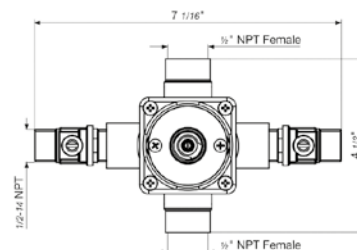

FV115C.BASE

Pressure balance valve less diverter - 1/2" rough valve only. Flow rate 7 GPM @ 50 PSI.

*Non-stock finish – allow 6 to 8 weeks. - **UPB is a living finish and is therefore excluded from finish warranty.