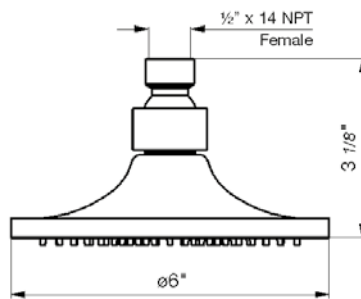

- Polished Chrome FV126/49-PC
- Polished Nickel - PVD FV126/49-PN
- Brushed Nickel - PVD FV126/49-BN
- Polished Gold - PVD FV126/49-PG*
- Brushed Gold - PVD FV126/49-BG*
- Polished Rose Gold - PVD FV126/49-RG*
- Polished Brass - PVD FV126/49-PB*
- Brushed Brass - PVD FV126/49-BB*
- Satin Greystone - PVD FV126/49-SGR*
- Satin Black - PVD FV126/49-BK*
- Flat Black FV126/49-FB*
- **Unlacquered Polished Brass FV126/49-UPB*

6" showerhead