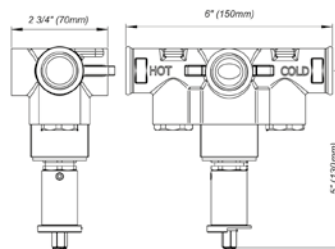

FV217.BASE

3/4" thermostatic wall rough-in valve only 17.5 gpm (gallons per minute) flow rate (@45 psi)

*Non-stock finish – allow 6 to 8 weeks. - **UPB is a living finish and is therefore excluded from finish warranty.