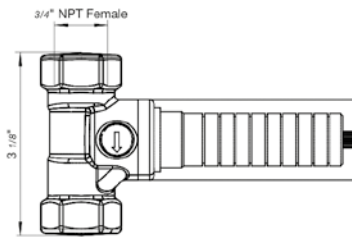

- Polished Chrome FV480R.0-PC
- Polished Nickel - PVD FV480R.0-PN
- Brushed Nickel - PVD FV480R.0-BN
- Polished Gold - PVD FV480R.0-PG*
- Brushed Gold - PVD FV480R.0-BG*
- Polished Rose Gold - PVD FV480R.0-RG*
- Polished Brass - PVD FV480R.0-PB*
- Brushed Brass - PVD FV480R.0-BB*
- Satin Greystone - PVD FV480R.0-SGR*
- Satin Black - PVD FV480R.0-BK*
- Flat Black FV480R.0-FB*

**Unlacquered Polished Brass FV480R.0-UPB*

Wall volume control. Trim only.

Note: This set uses the FV480.BASE-19 Wall volume control, 3/4" rough valve only or the FV680.BASE 3 port diverter valve rough-in (can be converted to a 2 port by changing a washer).

FV480.BASE-19