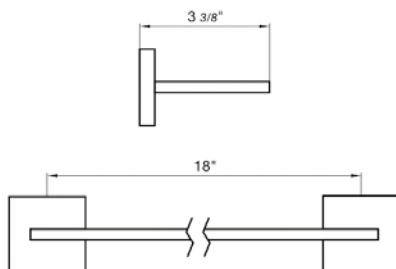

- Polished Chrome FV164/J4-PC
- Polished Nickel - PVD FV164/J4-PN
- Brushed Nickel - PVD FV164/J4-BN
- Polished Gold - PVD FV164/J4-PG*
- Brushed Gold - PVD FV164/J4-BG*
- Polished Rose Gold - PVD FV164/J4-RG*
- Polished Brass - PVD FV164/J4-PB*
- Brushed Brass - PVD FV164/J4-BB*
- Satin Greystone - PVD FV164/J4-SGR*
- Satin Black - PVD FV164/J4-BK*
- Flat Black FV164/J4-FB*
- **Unlacquered Polished Brass FV164/J4-UPB*

*Non-stock finish – allow 6 to 8 weeks. - **UPB is a living finish and is therefore excluded from finish warranty.