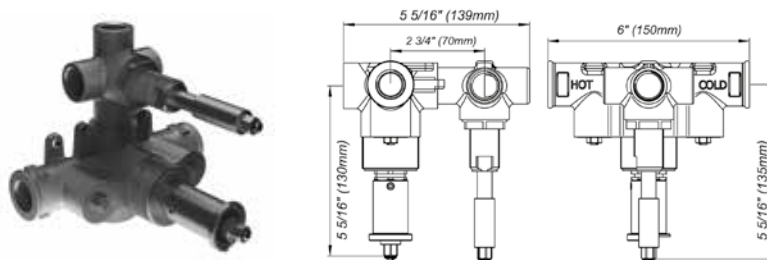

FV247.BASE

1/2" thermostatic rough-in valve only, with integral three port non-sharing diverter and shut-off.

*Non-stock finish – allow 6 to 8 weeks. - **UPB is a living finish and is therefore excluded from finish warranty.