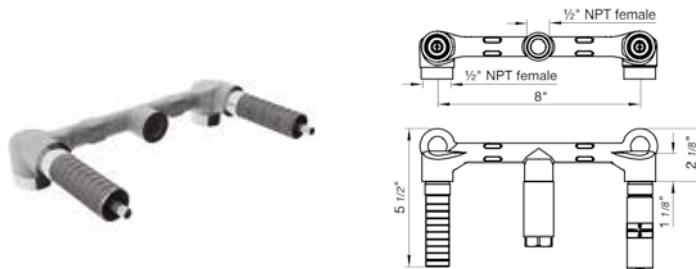

FV203.BASE

*Non-stock finish – allow 6 to 8 weeks. - **UPB is a living finish and is therefore excluded from finish warranty.