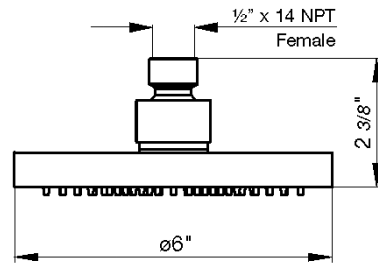

PHOTOGRAPH · DESCRIPTION

DIAGRAM

FINISHES

MODEL

6" showerhead. Flow Rate 1.75 GPM @ 60 PSI.

- Polished Chrome FV126/59-PC
- Polished Nickel - PVD FV126/59-PN
- Brushed Nickel - PVD FV126/59-BN
- Polished Gold - PVD FV126/59-PG*
- Brushed Gold - PVD FV126/59-BG*
- Polished Rose Gold - PVD FV126/59-RG*
- Polished Brass - PVD FV126/59-PB*
- Brushed Brass - PVD FV126/59-BB*
- Satin Greystone - PVD FV126/59-SGR*
- Satin Black - PVD FV126/59-BK*
- Flat Black FV126/59-FB*
- **Unlacquered Polished Brass FV126/59-UPB*