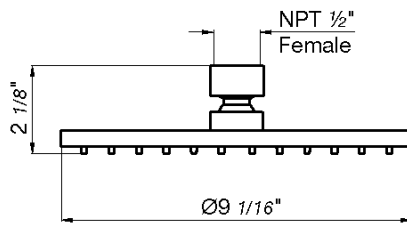

- Polished Chrome FV126.07/87-PC
- Polished Nickel - PVD FV126.07/87-PN
- Brushed Nickel - PVD FV126.07/87-BN
- Polished Gold - PVD FV126.07/87-PG*
- Brushed Gold - PVD FV126.07/87-BG*
- Polished Rose Gold - PVD FV126.07/87-RG*
- Polished Brass - PVD FV126.07/87-PB*
- Brushed Brass - PVD FV126.07/87-BB*
- Satin Greystone - PVD FV126.07/87-SGR*
- Satin Black - PVD FV126.07/87-BK*
- Flat Black FV126.07/87-FB*
- **Unlacquered Polished Brass FV126.07/87-UPB*