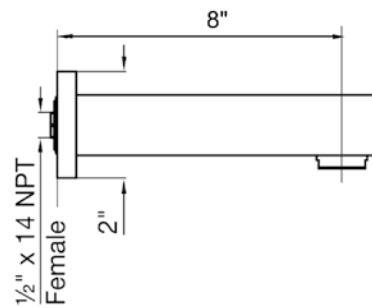

Tub wall spout 1/2" Fem NPT connection.

- Polished Chrome FV103L/85.17.0-PC
- Polished Nickel - PVD FV103L/85.17.0-PN
- Brushed Nickel - PVD FV103L/85.17.0-BN
- Polished Gold - PVD FV103L/85.17.0-PG*
- Brushed Gold - PVD FV103L/85.17.0-BG*
- Polished Rose Gold - PVD FV103L/85.17.0-RG*
- Polished Brass - PVD FV103L/85.17.0-PB*
- Brushed Brass - PVD FV103L/85.17.0-BB*
- Satin Greystone - PVD FV103L/85.17.0-SGR*
- Satin Black - PVD FV103L/85.17.0-BK*
- Flat Black FV103L/85.17.0-FB*
- **Unlacquered Polished Brass FV103L/85.17.0-UPB*

*Non-stock finish – allow 6 to 8 weeks. - **UPB is a living finish and is therefore excluded from finish warranty.