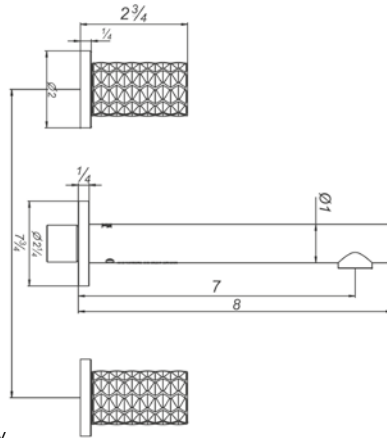

Wall-mounted lavatory faucet less drain assembly. Trim only.

- Polished Chrome FV181.02/J2D-PC
- Polished Nickel - PVD FV181.02/J2D-PN
- Brushed Nickel - PVD FV181.02/J2D-BN
- Polished Gold - PVD FV181.02/J2D-PG*
- Brushed Gold - PVD FV181.02/J2D-BG*
- Polished Rose Gold - PVD FV181.02/J2D-RG*
- Polished Brass - PVD FV181.02/J2D-PB*
- Brushed Brass - PVD FV181.02/J2D-BB*
- Satin Greystone - PVD FV181.02/J2D-SGR*
- Satin Black - PVD FV181.02/J2D-BK*
- Flat Black FV181.02/J2D-FB*
- **Unlacquered Polished Brass FV181.02/J2D-UPB*