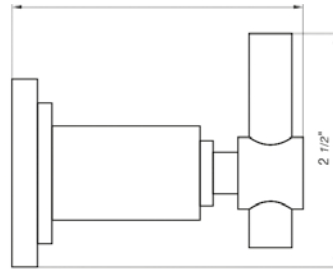

PHOTOGRAPH · DESCRIPTION

DIAGRAM

FINISHES

MODEL

24" towel bar

- Polished Chrome FV164.01/87-PC
- Polished Nickel - PVD FV164.01/87-PN
- Brushed Nickel - PVD FV164.01/87-BN
- Polished Gold - PVD FV164.01/87-PG*
- Brushed Gold - PVD FV164.01/87-BG*
- Polished Rose Gold - PVD FV164.01/87-RG*
- Polished Brass - PVD FV164.01/87-PB*
- Brushed Brass - PVD FV164.01/87-BB*
- Satin Greystone - PVD FV164.01/87-SGR*
- Satin Black - PVD FV164.01/87-BK*
- Flat Black FV164.01/87-FB*
- **Unlacquered Polished Brass FV164.01/87-UPB*

30" towel bar

- Polished Chrome FV164.02/87-PC
- Polished Nickel - PVD FV164.02/87-PN
- Brushed Nickel - PVD FV164.02/87-BN
- Polished Gold - PVD FV164.02/87-PG*
- Brushed Gold - PVD FV164.02/87-BG*
- Polished Rose Gold - PVD FV164.02/87-RG*
- Polished Brass - PVD FV164.02/87-PB*
- Brushed Brass - PVD FV164.02/87-BB*
- Satin Greystone - PVD FV164.02/87-SGR*
- Satin Black - PVD FV164.02/87-BK*
- Flat Black FV164.02/87-FB*
- **Unlacquered Polished Brass FV164.02/87-UPB*

Robe hook

- Polished Chrome FV166/87-PC
- Polished Nickel - PVD FV166/87-PN
- Brushed Nickel - PVD FV166/87-BN
- Polished Gold - PVD FV166/87-PG*
- Brushed Gold - PVD FV166/87-BG*
- Polished Rose Gold - PVD FV166/87-RG*
- Polished Brass - PVD FV166/87-PB*
- Brushed Brass - PVD FV166/87-BB*
- Satin Greystone - PVD FV166/87-SGR*
- Satin Black - PVD FV166/87-BK*
- Flat Black FV166/87-FB*
- **Unlacquered Polished Brass FV166/87-UPB*

Toilet paper holder