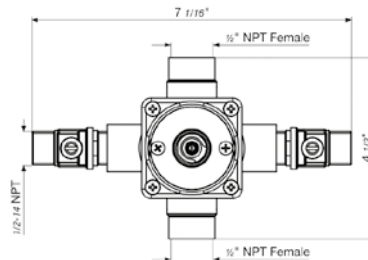

*Non-stock finish – allow 6 to 8 weeks. - **UPB is a living finish and is therefore excluded from finish warranty.