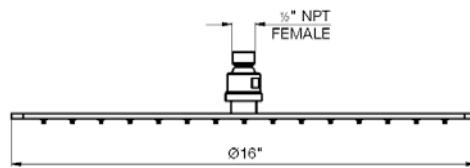

- Polished Stainless FV126.04.1.0-PS
- Brushed Nickel - PVD FV126.04.1.0-BN
- Polished Gold - PVD FV126.04.1.0-PG*
- Brushed Gold - PVD FV126.04.1.0-BG*
- Polished Rose Gold - PVD FV126.04.1.0-RG*
- Polished Brass - PVD FV126.04.1.0-PB*
- Brushed Brass - PVD FV126.04.1.0-BB*
- Satin Greystone - PVD FV126.04.1.0-SGR*
- Satin Black - PVD FV126.04.1.0-BK*
- Flat Black FV126.04.1.0-FB*

12" round stainless steel rain head. Flow Rate 1.75 GPM @ 60 PSI.