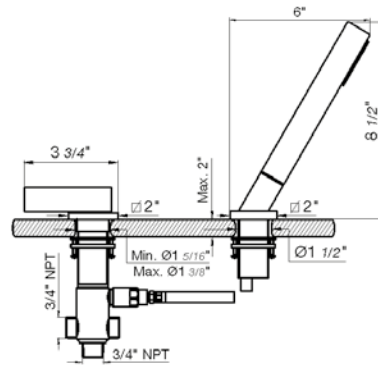

- Polished Chrome FV133/K2.0-PC
- Polished Nickel - PVD FV133/K2.0-PN
- Brushed Nickel - PVD FV133/K2.0-BN
- Polished Gold - PVD FV133/K2.0-PG*
- Brushed Gold - PVD FV133/K2.0-BG*
- Polished Rose Gold - PVD FV133/K2.0-RG*
- Polished Brass - PVD FV133/K2.0-PB*
- Brushed Brass - PVD FV133/K2.0-BB*
- Satin Greystone - PVD FV133/K2.0-SGR*
- Satin Black - PVD FV133/K2.0-BK*
- Flat Black FV133/K2.0-FB*
- **Unlacquered Polished Brass FV133/K2.0-UPB*

*Non-stock finish – allow 6 to 8 weeks. - **UPB is a living finish and is therefore excluded from finish warranty.