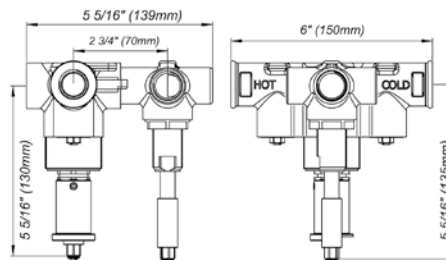

- Polished Chrome FV247.0-PC
- Polished Nickel - PVD FV247.0-PN
- Brushed Nickel - PVD FV247.0-BN
- Polished Gold - PVD FV247.0-PG*
- Brushed Gold - PVD FV247.0-BG*
- Polished Rose Gold - PVD FV247.0-RG*
- Polished Brass - PVD FV247.0-PB*
- Brushed Brass - PVD FV247.0-BB*
- Satin Greystone - PVD FV247.0-SGR*
- Satin Black - PVD FV247.0-BK*
- Flat Black FV247.0-FB*
- **Unlacquered Polished Brass FV247.0-UPB*

Thermostatic wall valve with three outlets - trim only

Note: This set uses the FV247.BASE 1/2" thermostatic wall valve

FV247.BASE

1/2" thermostatic rough-in valve only, with integral three port non-sharing diverter and shut-off.

*Non-stock finish – allow 6 to 8 weeks. - **UPB is a living finish and is therefore excluded from finish warranty.