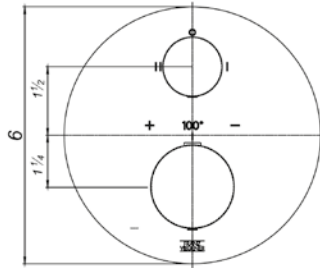

PHOTOGRAPH · DESCRIPTION

DIAGRAM

FINISHES

MODEL

- Polished Chrome FV227K.0-PC
- Polished Nickel - PVD FV227K.0-PN
- Brushed Nickel - PVD FV227K.0-BN
- Polished Gold - PVD FV227K.0-PG*
- Brushed Gold - PVD FV227K.0-BG*
- Polished Rose Gold - PVD FV227K.0-RG*
- Polished Brass - PVD FV227K.0-PB*
- Brushed Brass - PVD FV227K.0-BB*
- Satin Greystone - PVD FV227K.0-SGR*
- Satin Black - PVD FV227K.0-BK*
- **Unlacquered Polished Brass FV227K.0-UPB*

Thermostatic wall valve. Trim only.

Note: This set uses the FV227.BASE 1/2" thermostatic wall valve