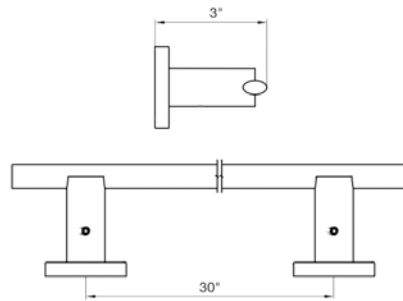

18" towel bar

*Non-stock finish – allow 6 to 8 weeks. - **UPB is a living finish and is therefore excluded from finish warranty.

PHOTOGRAPH · DESCRIPTION

DIAGRAM

FINISHES

MODEL

24" towel bar

- Polished Chrome FV164.01/59-PC
- Polished Nickel - PVD FV164.01/59-PN
- Brushed Nickel - PVD FV164.01/59-BN
- Polished Gold - PVD FV164.01/59-PG*
- Brushed Gold - PVD FV164.01/59-BG*
- Polished Rose Gold - PVD FV164.01/59-RG*
- Polished Brass - PVD FV164.01/59-PB*
- Brushed Brass - PVD FV164.01/59-BB*
- Satin Greystone - PVD FV164.01/59-SGR*
- Satin Black - PVD FV164.01/59-BK*
- Flat Black FV164.01/59-FB*
- **Unlacquered Polished Brass FV164.01/59-UPB*