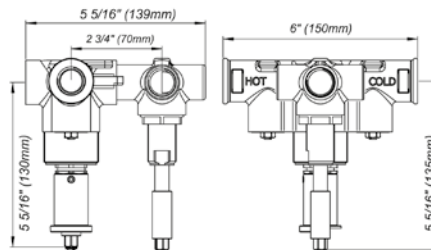

- Polished Chrome FV247/60.0-PC
- Polished Nickel - PVD FV247/60.0-PN
- Brushed Nickel - PVD FV247/60.0-BN
- Polished Gold - PVD FV247/60.0-PG*
- Brushed Gold - PVD FV247/60.0-BG*
- Polished Rose Gold - PVD FV247/60.0-RG*
- Polished Brass - PVD FV247/60.0-PB*
- Brushed Brass - PVD FV247/60.0-BB*
- Satin Greystone - PVD FV247/60.0-SGR*
- Satin Black - PVD FV247/60.0-BK*
- Flat Black FV247/60.0-FB*
- **Unlacquered Polished Brass FV247/60.0-UPB*

Thermostatic wall valve - trim only

Note: This set uses the FV247.BASE 1/2" thermostatic wall valve

FV247.BASE

1/2" thermostatic rough-in valve only, with integral three port non-sharing diverter and shut-off.

*Non-stock finish – allow 6 to 8 weeks. - **UPB is a living finish and is therefore excluded from finish warranty.