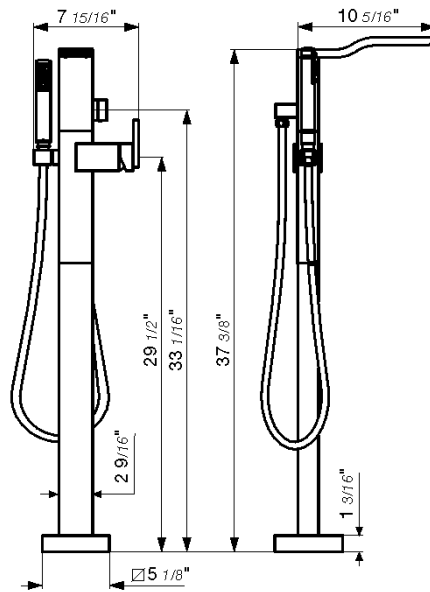

PHOTOGRAPH · DESCRIPTION

DIAGRAM

FINISHES

MODEL