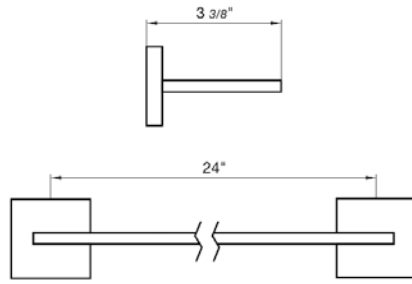

18" towel bar

*Non-stock finish – allow 6 to 8 weeks. - **UPB is a living finish and is therefore excluded from finish warranty.

PHOTOGRAPH · DESCRIPTION

DIAGRAM

FINISHES

MODEL

24" towel bar

- Polished Chrome FV164.01/J4-PC
- Polished Nickel - PVD FV164.01/J4-PN
- Brushed Nickel - PVD FV164.01/J4-BN
- Polished Gold - PVD FV164.01/J4-PG*
- Brushed Gold - PVD FV164.01/J4-BG*
- Polished Rose Gold - PVD FV164.01/J4-RG*
- Polished Brass - PVD FV164.01/J4-PB*
- Brushed Brass - PVD FV164.01/J4-BB*
- Satin Greystone - PVD FV164.01/J4-SGR*
- Satin Black - PVD FV164.01/J4-BK*
- Flat Black FV164.01/J4-FB*
- **Unlacquered Polished Brass FV164.01/J4-UPB*