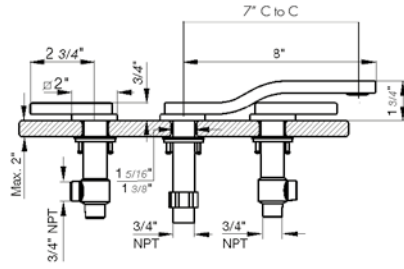

PHOTOGRAPH · DESCRIPTION

DIAGRAM

FINISHES

MODEL

- Polished Chrome FV210/J9-PC
- Polished Nickel - PVD FV210/J9-PN
- Brushed Nickel - PVD FV210/J9-BN
- Polished Gold - PVD FV210/J9-PG*
- Brushed Gold - PVD FV210/J9-BG*
- Polished Rose Gold - PVD FV210/J9-RG*
- Polished Brass - PVD FV210/J9-PB*
- Brushed Brass - PVD FV210/J9-BB*
- Satin Greystone - PVD FV210/J9-SGR*
- Satin Black - PVD FV210/J9-BK*
- Flat Black FV210/J9-FB*
- **Unlacquered Polished Brass FV210/J9-UPB*

Deck mounted Roman bath faucet 3/4 inch valves