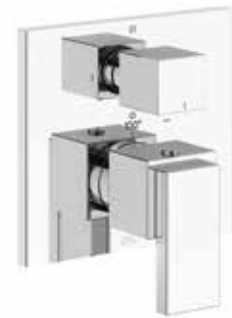

5 5/16" (135mm) 5 5/16" (130mm) 1/2" thermostatic rough-in valve only with integral two port non-sharing diverter and shut-off 5.5 gpm (gallons per minute) flow rate (@60 psi)