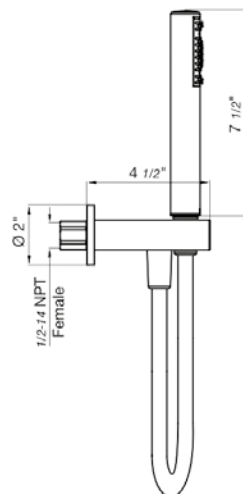

Polished Chrome	FV131/J2-PC
Polished Nickel - PVD	FV131/J2-PN
Brushed Nickel - PVD	FV131/J2-BN
Polished Gold - PVD	FV131/J2-PG*
Brushed Gold - PVD	FV131/J2-BG*
Polished Rose Gold - PVD	FV131/J2-RG*
Polished Brass - PVD	FV131/J2-PB*
Brushed Brass - PVD	FV131/J2-BB*
Satin Greystone - PVD	FV131/J2-SGR*
Satin Black - PVD	FV131/J2-BK*
Flat Black	FV131/J2-FB*
**Unlacquered Polished Brass	FV131/J2-UPB*

Hand shower assembly. All in one swivel holder and water supply, 1/2" NPT Female.

*Non-stock finish – allow 6 to 8 weeks. - **UPB is a living finish and is therefore excluded from finish warranty.