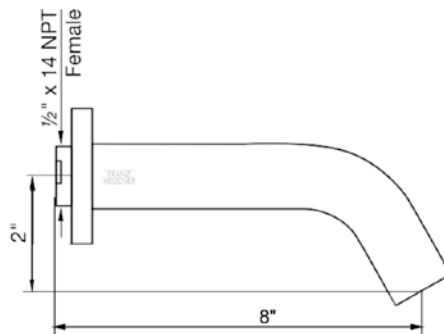

- Polished Chrome FV103L/59.17.0-PC
- Polished Nickel - PVD FV103L/59.17.0-PN
- Brushed Nickel - PVD FV103L/59.17.0-BN
- Polished Gold - PVD FV103L/59.17.0-PG*
- Brushed Gold - PVD FV103L/59.17.0-BG*
- Polished Rose Gold - PVD FV103L/59.17.0-RG*
- Polished Brass - PVD FV103L/59.17.0-PB*
- Brushed Brass - PVD FV103L/59.17.0-BB*
- Satin Greystone - PVD FV103L/59.17.0-SGR*
- Satin Black - PVD FV103L/59.17.0-BK*
- Flat Black FV103L/59.17.0-FB*
- **Unlacquered Polished Brass FV103L/59.17.0-UPB*

*Non-stock finish – allow 6 to 8 weeks. - **UPB is a living finish and is therefore excluded from finish warranty.