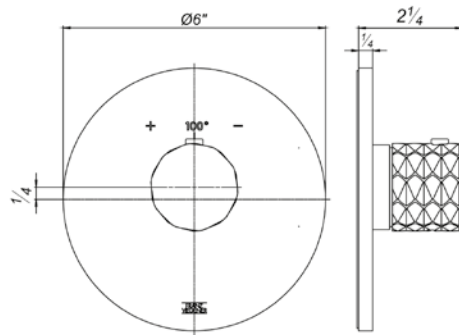

PHOTOGRAPH · DESCRIPTION

DIAGRAM

FINISHES

MODEL

- Polished Chrome FV248.02-PC
- Polished Nickel - PVD FV248.02-PN
- Brushed Nickel - PVD FV248.02-BN
- Polished Gold - PVD FV248.02-PG*
- Brushed Gold - PVD FV248.02-BG*
- Polished Rose Gold - PVD FV248.02-RG*
- Polished Brass - PVD FV248.02-PB*
- Brushed Brass - PVD FV248.02-BB*
- Satin Greystone - PVD FV248.02-SGR*
- Satin Black - PVD FV248.02-BK*
- Flat Black FV248.02-FB*
- **Unlacquered Polished Brass FV248.02-UPB*

Push down pop-up with overflow, with extra long tallpiece.

- Polished Chrome FV248.03-PC
- Polished Nickel - PVD FV248.03-PN
- Brushed Nickel - PVD FV248.03-BN
- Polished Gold - PVD FV248.03-PG*
- Brushed Gold - PVD FV248.03-BG*
- Polished Rose Gold - PVD FV248.03-RG*
- Polished Brass - PVD FV248.03-PB*
- Brushed Brass - PVD FV248.03-BB*
- Satin Greystone - PVD FV248.03-SGR*
- Satin Black - PVD FV248.03-BK*
- Flat Black FV248.03-FB*
- **Unlacquered Polished Brass FV248.03-UPB*

Push down pop-up without overflow, with extra long tallpiece.

- Polished Chrome FV217D.0-PC
- Polished Nickel - PVD FV217D.0-PN
- Brushed Nickel - PVD FV217D.0-BN
- Polished Gold - PVD FV217D.0-PG*
- Brushed Gold - PVD FV217D.0-BG*
- Polished Rose Gold - PVD FV217D.0-RG*
- Polished Brass - PVD FV217D.0-PB*
- Brushed Brass - PVD FV217D.0-BB*
- Satin Greystone - PVD FV217D.0-SGR*
- Satin Black - PVD FV217D.0-BK*
- Flat Black FV217D.0-FB*
- **Unlacquered Polished Brass FV217D.0-UPB*

Thermostatic wall valve. Trim only.

Note: This set uses the FV217.BASE 3/4" thermostatic wall valve