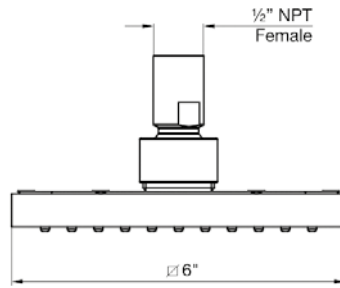

PHOTOGRAPH · DESCRIPTION

DIAGRAM

FINISHES

MODEL

- Polished Chrome FV126/85-PC
- Polished Nickel - PVD FV126/85-PN
- Brushed Nickel - PVD FV126/85-BN
- Polished Gold - PVD FV126/85-PG*
- Brushed Gold - PVD FV126/85-BG*
- Polished Rose Gold - PVD FV126/85-RG*
- Polished Brass - PVD FV126/85-PB*
- Brushed Brass - PVD FV126/85-BB*
- Satin Greystone - PVD FV126/85-SGR*
- Satin Black - PVD FV126/85-BK*
- Flat Black FV126/85-FB*
- **Unlacquered Polished Brass FV126/85-UPB*

6" square showerhead. Flow Rate 1.75 GPM @ 60 PSI.