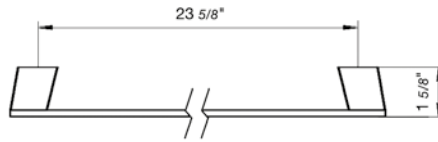

18" towel bar

*Non-stock finish – allow 6 to 8 weeks. - **UPB is a living finish and is therefore excluded from finish warranty.

PHOTOGRAPH · DESCRIPTION

DIAGRAM

FINISHES

MODEL

24" towel bar

- Polished Chrome FV164.01/J8-PC
- Polished Nickel - PVD FV164.01/J8-PN
- Brushed Nickel - PVD FV164.01/J8-BN
- Polished Gold - PVD FV164.01/J8-PG*
- Brushed Gold - PVD FV164.01/J8-BG*
- Polished Rose Gold - PVD FV164.01/J8-RG*
- Polished Brass - PVD FV164.01/J8-PB*
- Brushed Brass - PVD FV164.01/J8-BB*
- Satin Greystone - PVD FV164.01/J8-SGR*
- Satin Black - PVD FV164.01/J8-BK*
- Flat Black FV164.01/J8-FB*
- **Unlacquered Polished Brass FV164.01/J8-UPB*