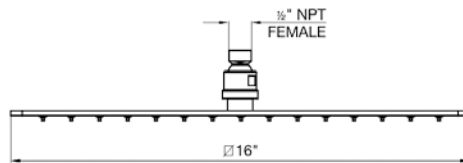

- Polished Stainless FV126.05.1.0-PS***
- Brushed Nickel - PVD FV126.05.1.0-BN
- Polished Gold - PVD FV126.05.1.0-PG*
- Brushed Gold - PVD FV126.05.1.0-BG*
- Polished Rose Gold - PVD FV126.05.1.0-RG*
- Polished Brass - PVD FV126.05.1.0-PB*
- Brushed Brass - PVD FV126.05.1.0-BB*
- Satin Greystone - PVD FV126.05.1.0-SGR
- Satin Black - PVD FV126.05.1.0-BK*
- Flat Black FV126.05.1.0-FB*