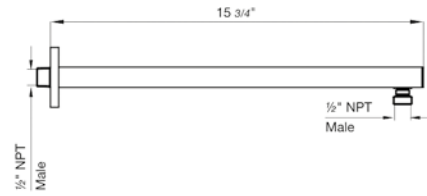

PHOTOGRAPH · DESCRIPTION

DIAGRAM

FINISHES

MODEL

- Polished Chrome FV140/85.1.0-PC
- Polished Nickel - PVD FV140/85.1.0-PN
- Brushed Nickel - PVD FV140/85.1.0-BN
- Polished Gold - PVD FV140/85.1.0-PG*
- Brushed Gold - PVD FV140/85.1.0-BG*
- Polished Rose Gold - PVD FV140/85.1.0-RG*
- Polished Brass - PVD FV140/85.1.0-PB*
- Brushed Brass - PVD FV140/85.1.0-BB*
- Satin Greystone - PVD FV140/85.1.0-SGR*
- Satin Black - PVD FV140/85.1.0-BK*
- Flat Black FV140/85.1.0-FB*
- **Unlacquered Polished Brass FV140/85.1.0-UPB*