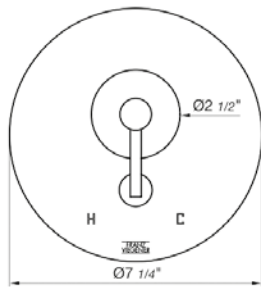

PHOTOGRAPH · DESCRIPTION

DIAGRAM

FINISHES

MODEL

- Polished Chrome FV114/J2L.0-PC
- Polished Nickel - PVD FV114/J2L.0-PN
- Brushed Nickel - PVD FV114/J2L.0-BN
- Polished Gold - PVD FV114/J2L.0-PG*
- Brushed Gold - PVD FV114/J2L.0-BG*
- Polished Rose Gold - PVD FV114/J2L.0-RG*
- Polished Brass - PVD FV114/J2L.0-PB*
- Brushed Brass - PVD FV114/J2L.0-BB*
- Satin Greystone - PVD FV114/J2L.0-SGR*
- Satin Black - PVD FV114/J2L.0-BK*
- Flat Black FV114/J2L.0-FB*
- **Unlacquered Polished Brass FV114/J2L.0-UPB*

Pressure balance valve with diverter - trim only

Note: This set uses the FV114C.BASE Pressure balance valve with diverter - 1/2" rough valve only (see below).