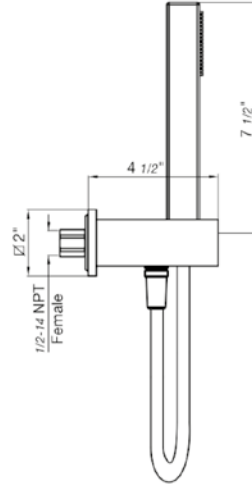

*Non-stock finish – allow 6 to 8 weeks. **UPB is a living finish and is therefore excluded from finish warranty.

PHOTOGRAPH · DESCRIPTION

DIAGRAM

FINISHES

MODEL

Hand shower assembly. All in one swivel holder and water supply, 1/2" NPT Female.