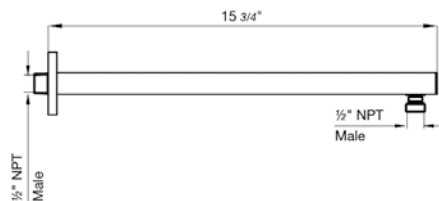

- Polished Stainless FV126.06.1.0-PS***

16" x 12" rectangular stainless steel rain head. Flow Rate 1.75 GPM @ 60 PSI.

- Polished Chrome FV140/85.1.0-PC
- Polished Nickel - PVD FV140/85.1.0-PN
- Brushed Nickel - PVD FV140/85.1.0-BN
- Polished Gold - PVD FV140/85.1.0-PG*
- Brushed Gold - PVD FV140/85.1.0-BG*
- Polished Rose Gold - PVD FV140/85.1.0-RG*
- Polished Brass - PVD FV140/85.1.0-PB*
- Brushed Brass - PVD FV140/85.1.0-BB*
- Satin Greystone - PVD FV140/85.1.0-SGR*
- Satin Black - PVD FV140/85.1.0-BK*
- Flat Black FV140/85.1.0-FB*
- **Unlacquered Polished Brass FV140/85.1.0-UPB*

Square shower arm and escutcheon 1/2" NPT MALE connection

*Non-stock finish – allow 6 to 8 weeks. - **UPB is a living finish and is therefore excluded from finish warranty. ***PS works with Polished Nickel as well as Polished Chrome.