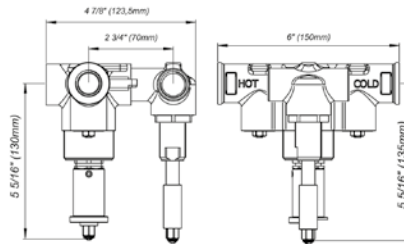

Thermostatic wall valve - trim only

Note: This set uses the FV227.BASE 1/2" thermostatic wall valve

FV227.BASE

5 5/16" (135mm) 5 5/16" (130mm) 1/2" thermostatic rough-in valve only with integral two port non-sharing diverter and shut-off 5.5 gpm (gallons per minute) flow rate (@60 psi)