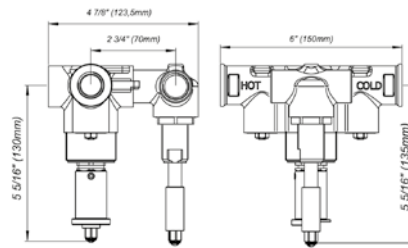

- Polished Chrome FV2270-PC
- Polished Nickel - PVD FV2270-PN
- Brushed Nickel - PVD FV2270-BN
- Polished Gold - PVD FV2270-PG*
- Brushed Gold - PVD FV2270-BG*
- Polished Rose Gold - PVD FV2270-RG*
- Polished Brass - PVD FV2270-PB*
- Brushed Brass - PVD FV2270-BB*
- Satin Greystone - PVD FV2270-SGR*
- Satin Black - PVD FV2270-BK*
- Flat Black FV2270-FB*
- **Unlacquered Polished Brass FV2270-UPB*

Universal square thermostatic wall valve - trim only

Note: This set uses the FV227.BASE 1/2" thermostatic wall valve

FV227.BASE

5 5/16" (135mm) 5 5/16" (130mm) 1/2" thermostatic rough-in valve only with integral two port non-sharing diverter and shut-off 5.5 gpm (gallons per minute) flow rate (@60 psi)