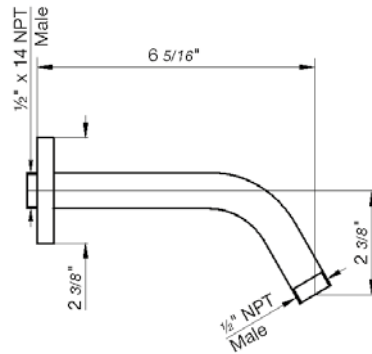

Polished Stainless FV126.08.1.0-PS***

16" x 12" oval stainless steel rain head.
Flow Rate 1.75 GPM @ 60 PSI.

- Polished Chrome FV140/39-PC
- Polished Nickel - PVD FV140/39-PN
- Brushed Nickel - PVD FV140/39-BN
- Polished Gold - PVD FV140/39-PG*
- Brushed Gold - PVD FV140/39-BG*
- Polished Rose Gold - PVD FV140/39-RG*
- Polished Brass - PVD FV140/39-PB*
- Brushed Brass - PVD FV140/39-BB*
- Satin Greystone - PVD FV140/39-SGR*
- Satin Black - PVD FV140/39-BK*
- Flat Black FV140/39-FB*
- **Unlacquered Polished Brass FV140/39-UPB*

Shower arm and escutcheon