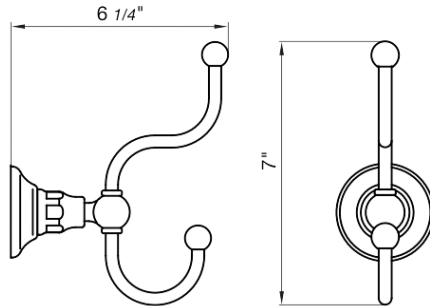

Robe hook

- Polished Chrome FV166/58-PC
- Polished Nickel - PVD FV166/58-PN
- Brushed Nickel - PVD FV166/58-BN
- Polished Gold - PVD FV166/58-PG*
- Brushed Gold - PVD FV166/58-BG*
- Polished Rose Gold - PVD FV166/58-RG*
- Polished Brass - PVD FV166/58-PB*
- Brushed Brass - PVD FV166/58-BB*
- Satin Greystone - PVD FV166/58-SGR*
- Satin Black - PVD FV166/58-BK*
- Flat Black FV166/58-FB*
- **Unlacquered Polished Brass FV166/58-UPB*