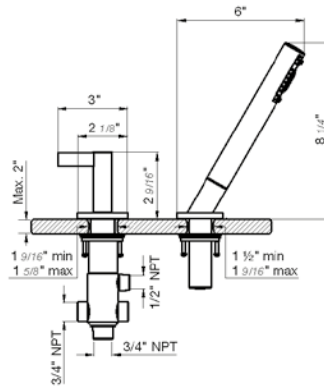

- Polished Chrome FV133/J2L.0-PC
- Polished Nickel - PVD FV133/J2L.0-PN
- Brushed Nickel - PVD FV133/J2L.0-BN
- Polished Gold - PVD FV133/J2L.0-PG*
- Brushed Gold - PVD FV133/J2L.0-BG*
- Polished Rose Gold - PVD FV133/J2L.0-RG*
- Polished Brass - PVD FV133/J2L.0-PB*
- Brushed Brass - PVD FV133/J2L.0-BB*
- Satin Greystone - PVD FV133/J2L.0-SGR*
- Satin Black - PVD FV133/J2L.0-BK*
- Flat Black FV133/J2L.0-FB*
- **Unlacquered Polished Brass FV133/J2L.0-UPB*

*Non-stock finish – allow 6 to 8 weeks. - **UPB is a living finish and is therefore excluded from finish warranty.