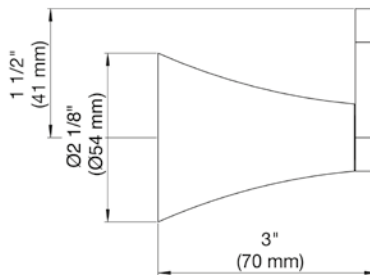

Robe hook

- Polished Chrome FV166/K4-PC
- Polished Nickel - PVD FV166/K4-PN
- Brushed Nickel - PVD FV166/K4-BN
- Polished Gold - PVD FV166/K4-PG*
- Brushed Gold - PVD FV166/K4-BG*
- Polished Rose Gold - PVD FV166/K4-RG*
- Polished Brass - PVD FV166/K4-PB*
- Brushed Brass - PVD FV166/K4-BB*
- Satin Greystone - PVD FV166/K4-SGR*
- Satin Black - PVD FV166/K4-BK*
- Flat Black FV166/K4-FB*
- **Unlacquered Polished Brass FV166/K4-UPB*