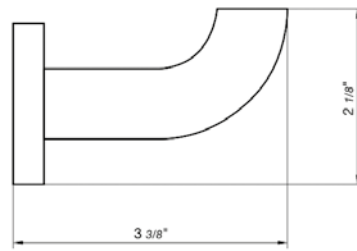

PHOTOGRAPH · DESCRIPTION

DIAGRAM

FINISHES

MODEL

24" towel bar

- Polished Chrome FV164.01/J4-PC
- Polished Nickel - PVD FV164.01/J4-PN
- Brushed Nickel - PVD FV164.01/J4-BN
- Polished Gold - PVD FV164.01/J4-PG*
- Brushed Gold - PVD FV164.01/J4-BG*
- Polished Rose Gold - PVD FV164.01/J4-RG*
- Polished Brass - PVD FV164.01/J4-PB*
- Brushed Brass - PVD FV164.01/J4-BB*
- Satin Greystone - PVD FV164.01/J4-SGR*
- Satin Black - PVD FV164.01/J4-BK*
- Flat Black FV164.01/J4-FB*
- **Unlacquered Polished Brass FV164.01/J4-UPB*

30" towel bar

- Polished Chrome FV164.02/J4-PC
- Polished Nickel - PVD FV164.02/J4-PN
- Brushed Nickel - PVD FV164.02/J4-BN
- Polished Gold - PVD FV164.02/J4-PG*
- Brushed Gold - PVD FV164.02/J4-BG*
- Polished Rose Gold - PVD FV164.02/J4-RG*
- Polished Brass - PVD FV164.02/J4-PB*
- Brushed Brass - PVD FV164.02/J4-BB*
- Satin Greystone - PVD FV164.02/J4-SGR*
- Satin Black - PVD FV164.02/J4-BK*
- Flat Black FV164.02/J4-FB*
- **Unlacquered Polished Brass FV164.02/J4-UPB*

Robe hook

- Polished Chrome FV166/J4-PC
- Polished Nickel - PVD FV166/J4-PN
- Brushed Nickel - PVD FV166/J4-BN
- Polished Gold - PVD FV166/J4-PG*
- Brushed Gold - PVD FV166/J4-BG*
- Polished Rose Gold - PVD FV166/J4-RG*
- Polished Brass - PVD FV166/J4-PB*
- Brushed Brass - PVD FV166/J4-BB*
- Satin Greystone - PVD FV166/J4-SGR*
- Satin Black - PVD FV166/J4-BK*
- Flat Black FV166/J4-FB*
- **Unlacquered Polished Brass FV166/J4-UPB*

Toilet paper holder