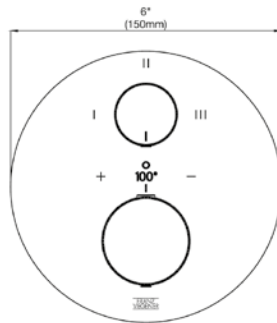

- Polished Chrome FV247K.0-PC
- Polished Nickel - PVD FV247K.0-PN
- Brushed Nickel - PVD FV247K.0-BN
- Polished Gold - PVD FV247K.0-PG*
- Brushed Gold - PVD FV247K.0-BG*
- Polished Rose Gold - PVD FV247K.0-RG*
- Polished Brass - PVD FV247K.0-PB*
- Brushed Brass - PVD FV247K.0-BB*
- Satin Greystone - PVD FV247K.0-SGR*
- Satin Black - PVD FV247K.0-BK*
- **Unlacquered Polished Brass FV247K.0-UPB*

Thermostatic wall valve with three outlets - trim only

Note: This set uses the FV247.BASE 1/2" thermostatic wall valve