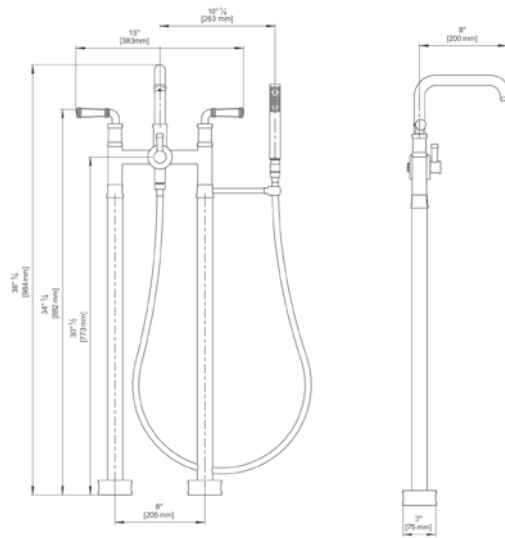

- Polished Chrome FV215/K3-PC
- Polished Nickel - PVD FV215/K3-PN
- Brushed Nickel - PVD FV215/K3-BN
- Polished Gold - PVD FV215/K3-PG*
- Brushed Gold - PVD FV215/K3-BG*
- Polished Rose Gold - PVD FV215/K3-RG*
- Polished Brass - PVD FV215/K3-PB*
- Brushed Brass - PVD FV215/K3-BB*
- Satin Greystone - PVD FV215/K3-SGR*
- Satin Black - PVD FV215/K3-BK*
- Flat Black FV215/K3-FB*
- **Unlacquered Polished Brass FV215/K3-UPB*

Freestanding tub faucet. Trim only. Maximum flow rate through spout 11,3 gpm at 60 PSI. Maximum flow rate through handshower 1,2 gpm.

Note: This set uses the FV225.BASE freestanding rough valve; which is sold separately (see below).

- Polished Chrome FV215/K3A-PC
- Polished Nickel - PVD FV215/K3A-PN
- Brushed Nickel - PVD FV215/K3A-BN
- Polished Gold - PVD FV215/K3A-PG*
- Brushed Gold - PVD FV215/K3A-BG*
- Polished Rose Gold - PVD FV215/K3A-RG*
- Polished Brass - PVD FV215/K3A-PB*
- Brushed Brass - PVD FV215/K3A-BB*
- Satin Greystone - PVD FV215/K3A-SGR*
- Satin Black - PVD FV215/K3A-BK*
- Flat Black FV215/K3A-FB*
- **Unlacquered Polished Brass FV215/K3A-UPB*

Freestanding tub faucet. Trim only. Maximum flow rate through spout 11,3 gpm at 60 PSI. Maximum flow rate through handshower 1,2 gpm.

Note: This set uses the FV225.BASE freestanding rough valve; which is sold separately (see below).