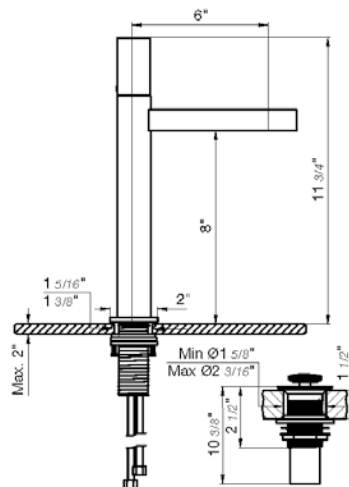

- Polished Chrome FV182/J2P-PC
- Polished Nickel - PVD FV182/J2P-PN
- Brushed Nickel - PVD FV182/J2P-BN
- Polished Gold - PVD FV182/J2P-PG*
- Brushed Gold - PVD FV182/J2P-BG*
- Polished Rose Gold - PVD FV182/J2P-RG*
- Polished Brass - PVD FV182/J2P-PB*
- Brushed Brass - PVD FV182/J2P-BB*
- Satin Greystone - PVD FV182/J2P-SGR*
- Satin Black - PVD FV182/J2P-BK*
- Flat Black FV182/J2P-FB*
- **Unlacquered Polished Brass FV182/J2P-UPB*

Single handle lavatory set, smooth surface handle, with pop-up drain assembly

- Polished Chrome FV181.01/J2P-PC
- Polished Nickel - PVD FV181.01/J2P-PN
- Brushed Nickel - PVD FV181.01/J2P-BN
- Polished Gold - PVD FV181.01/J2P-PG*
- Brushed Gold - PVD FV181.01/J2P-BG*
- Polished Rose Gold - PVD FV181.01/J2P-RG*
- Polished Brass - PVD FV181.01/J2P-PB*
- Brushed Brass - PVD FV181.01/J2P-BB*
- Satin Greystone - PVD FV181.01/J2P-SGR*
- Satin Black - PVD FV181.01/J2P-BK*
- Flat Black FV181.01/J2P-FB*
- **Unlacquered Polished Brass FV181.01/J2P-UPB*

*Non-stock finish – allow 6 to 8 weeks. - **UPB is a living finish and is therefore excluded from finish warranty.