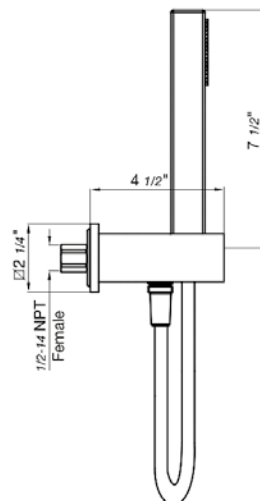

Polished Chrome	FV131/J3-PC
Polished Nickel - PVD	FV131/J3-PN
Brushed Nickel - PVD	FV131/J3-BN
Polished Gold - PVD	FV131/J3-PG*
Brushed Gold - PVD	FV131/J3-BG*
Polished Rose Gold - PVD	FV131/J3-RG*
Polished Brass - PVD	FV131/J3-PB*
Brushed Brass - PVD	FV131/J3-BB*
Satin Greystone - PVD	FV131/J3-SGR*
Satin Black - PVD	FV131/J3-BK*
Flat Black	FV131/J3-FB*
**Unlacquered Polished Brass	FV131/J3-UPB*

Hand shower assembly. All in one swivel holder and water supply, 1/2" NPT Female.

*Non-stock finish – allow 6 to 8 weeks. - **UPB is a living finish and is therefore excluded from finish warranty.