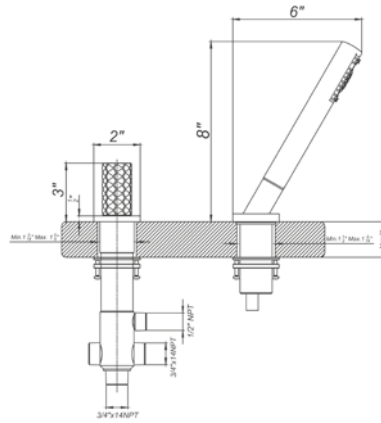

- Polished Chrome FV210/J2D-PC
- Polished Nickel - PVD FV210/J2D-PN
- Brushed Nickel - PVD FV210/J2D-BN
- Polished Gold - PVD FV210/J2D-PG*
- Brushed Gold - PVD FV210/J2D-BG*
- Polished Rose Gold - PVD FV210/J2D-RG*
- Polished Brass - PVD FV210/J2D-PB*
- Brushed Brass - PVD FV210/J2D-BB*
- Satin Greystone - PVD FV210/J2D-SGR*
- Satin Black - PVD FV210/J2D-BK*
- Flat Black FV210/J2D-FB*
- **Unlacquered Polished Brass FV210/J2D-UPB*

- Polished Chrome FV133/J2D.0-PC
- Polished Nickel - PVD FV133/J2D.0-PN
- Brushed Nickel - PVD FV133/J2D.0-BN
- Polished Gold - PVD FV133/J2D.0-PG*
- Brushed Gold - PVD FV133/J2D.0-BG*
- Polished Rose Gold - PVD FV133/J2D.0-RG*
- Polished Brass - PVD FV133/J2D.0-PB*
- Brushed Brass - PVD FV133/J2D.0-BB*
- Satin Greystone - PVD FV133/J2D.0-SGR*
- Satin Black - PVD FV133/J2D.0-BK*
- Flat Black FV133/J2D.0-FB*
- **Unlacquered Polished Brass FV133/J2D.0-UPB*

*Non-stock finish – allow 6 to 8 weeks. - **UPB is a living finish and is therefore excluded from finish warranty.