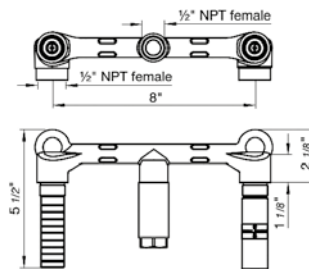

FV203.BASE

*Non-stock finish – allow 6 to 8 weeks. - **UPB is a living finish and is therefore excluded from finish warranty.