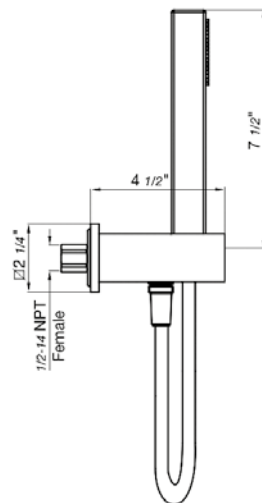

Polished Chrome	FV131/J3-PC
Polished Nickel - PVD	FV131/J3-PN
Brushed Nickel - PVD	FV131/J3-BN
Polished Gold - PVD	FV131/J3-PG*
Brushed Gold - PVD	FV131/J3-BG*
Polished Rose Gold - PVD	FV131/J3-RG*
Polished Brass - PVD	FV131/J3-PB*
Brushed Brass - PVD	FV131/J3-BB*
Satin Greystone - PVD	FV131/J3-SGR*
Satin Black - PVD	FV131/J3-BK*
Flat Black	FV131/J3-FB*
**Unlacquered Polished Brass	FV131/J3-UPB*

Hand shower assembly. All in one swivel holder and water supply, 1/2" NPT Female.

*Non-stock finish – allow 6 to 8 weeks. - **UPB is a living finish and is therefore excluded from finish warranty.