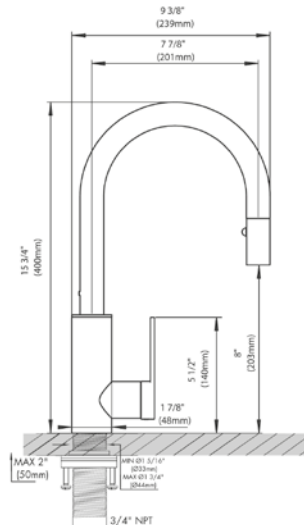

- Polished Chrome FV412.01/K5-PC
- Polished Nickel - PVD FV412.01/K5-PN
- Brushed Nickel - PVD FV412.01/K5-BN
- Polished Gold - PVD FV412.01/K5-PG*
- Brushed Gold - PVD FV412.01/K5-BG*
- Polished Rose Gold - PVD FV412.01/K5-RG*
- Polished Brass - PVD FV412.01/K5-PB*
- Brushed Brass - PVD FV412.01/K5-BB*
- Satin Greystone - PVD FV412.01/K5-SGR*
- Satin Black - PVD FV412.01/K5-BK*
- Flat Black FV412.01/K5-FB*
- **Unlacquered Polished Brass FV412.01/K5-UPB*

*Non-stock finish – allow 6 to 8 weeks. - **UPB is a living finish and is therefore excluded from finish warranty.