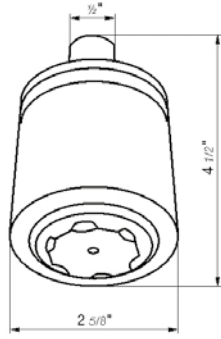

- Polished Chrome FV126.09-PC
- Polished Nickel - PVD FV126.09-PN
- Brushed Nickel - PVD FV126.09-BN
- Polished Gold - PVD FV126.09-PG*
- Brushed Gold - PVD FV126.09-BG*
- Polished Rose Gold - PVD FV126.09-RG*
- Polished Brass - PVD FV126.09-PB*
- Brushed Brass - PVD FV126.09-BB*
- Satin Greystone - PVD FV126.09-SGR*
- Satin Black - PVD FV126.09-BK*
- **Unlacquered Polished Brass FV126.09-UPB*