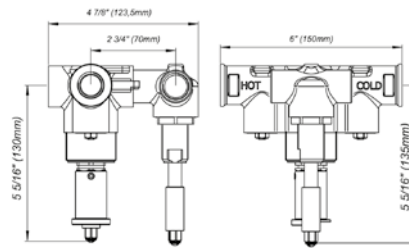

- Polished Chrome FV227/J2.0-PC
- Polished Nickel - PVD FV227/J2.0-PN
- Brushed Nickel - PVD FV227/J2.0-BN
- Polished Gold - PVD FV227/J2.0-PG*
- Brushed Gold - PVD FV227/J2.0-BG*
- Polished Rose Gold - PVD FV227/J2.0-RG*
- Polished Brass - PVD FV227/J2.0-PB*
- Brushed Brass - PVD FV227/J2.0-BB*
- Satin Greystone - PVD FV227/J2.0-SGR*
- Satin Black - PVD FV227/J2.0-BK*
- Flat Black FV227/J2.0-FB*
- **Unlacquered Polished Brass FV227/J2.0-UPB*

Thermostatic wall valve - trim only

Note: This set uses the FV227.BASE 1/2" thermostatic wall valve

FV227.BASE