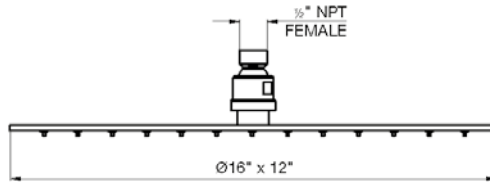

PHOTOGRAPH · DESCRIPTION

DIAGRAM

FINISHES

MODEL

Polished Stainless FV126.08.10-PS***

16" x 12" oval stainless steel rain head. Flow Rate 1.75 GPM @ 60 PSI.