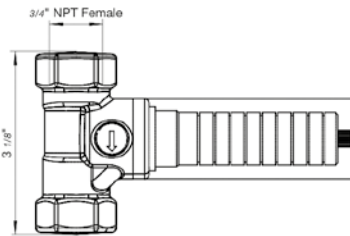

FV480.BASE-19

Wall volume control, 3/4" rough valve.