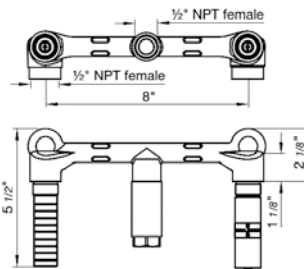

FV203.BASE

*Non-stock finish – allow 6 to 8 weeks. - **UPB is a living finish and is therefore excluded from finish warranty.