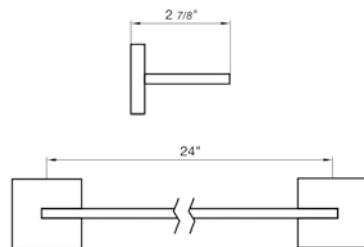

24" towel bar

- Polished Chrome FV164.01/85-PC
- Polished Nickel - PVD FV164.01/85-PN
- Brushed Nickel - PVD FV164.01/85-BN
- Polished Gold - PVD FV164.01/85-PG*
- Brushed Gold - PVD FV164.01/85-BG*
- Polished Rose Gold - PVD FV164.01/85-RG*
- Polished Brass - PVD FV164.01/85-PB*
- Brushed Brass - PVD FV164.01/85-BB*
- Satin Greystone - PVD FV164.01/85-SGR*
- Satin Black - PVD FV164.01/85-BK*
- Flat Black FV164.01/85-FB*
- **Unlacquered Polished Brass FV164.01/85-UPB*