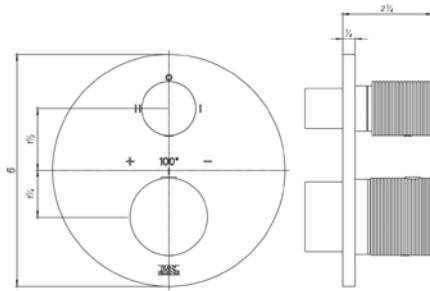

PHOTOGRAPH · DESCRIPTION

DIAGRAM

FINISHES

MODEL

- Polished Chrome FV227R.0-PC
- Polished Nickel - PVD FV227R.0-PN
- Brushed Nickel - PVD FV227R.0-BN
- Polished Gold - PVD FV227R.0-PG*
- Brushed Gold - PVD FV227R.0-BG*
- Polished Rose Gold - PVD FV227R.0-RG*
- Polished Brass - PVD FV227R.0-PB*
- Brushed Brass - PVD FV227R.0-BB*
- Satin Greystone - PVD FV227R.0-SGR*
- Satin Black - PVD FV227R.0-BK*
- Flat Black FV227R.0-FB*
- **Unlacquered Polished Brass FV227R.0-UPB*

Thermostatic wall valve. Trim only.

Note: This set uses the FV227.BASE 1/2" thermostatic wall valve