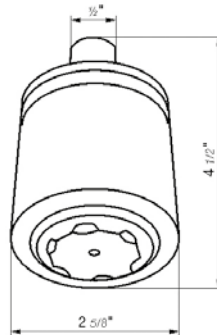

Adjustable multifunction shower head features variable spray with self-cleaning function and massage spray.

- Polished Chrome FV126.09-PC
- Polished Nickel - PVD FV126.09-PN
- Brushed Nickel - PVD FV126.09-BN
- Polished Gold - PVD FV126.09-PG*
- Brushed Gold - PVD FV126.09-BG*
- Polished Rose Gold - PVD FV126.09-RG*
- Polished Brass - PVD FV126.09-PB*
- Brushed Brass - PVD FV126.09-BB*
- Satin Greystone - PVD FV126.09-SGR*
- Satin Black - PVD FV126.09-BK*
- **Unlacquered Polished Brass FV126.09-UPB*

*Non-stock finish – allow 6 to 8 weeks. - **UPB is a living finish and is therefore excluded from finish warranty.