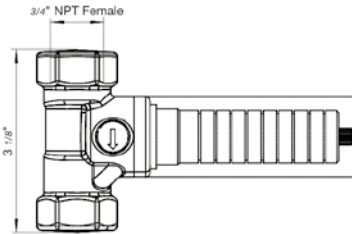

FV480.BASE-19

Wall volume control, 3/4" rough valve.