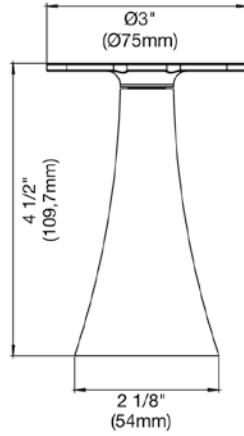

PHOTOGRAPH · DESCRIPTION

DIAGRAM

FINISHES

MODEL

- Polished Chrome FV480/K4.0-PC
- Polished Nickel - PVD FV480/K4.0-PN
- Brushed Nickel - PVD FV480/K4.0-BN
- Polished Gold - PVD FV480/K4.0-PG*
- Brushed Gold - PVD FV480/K4.0-BG*
- Polished Rose Gold - PVD FV480/K4.0-RG*
- Polished Brass - PVD FV480/K4.0-PB*
- Brushed Brass - PVD FV480/K4.0-BB*
- Satin Greystone - PVD FV480/K4.0-SGR*
- Satin Black - PVD FV480/K4.0-BK*
- Flat Black FV480/K4.0-FB*
- **Unlacquered Polished Brass FV480/K4.0-UPB*

Wall volume control. Trim only

Note: This set uses the FV480.BASE-19 Wall volume control, 3/4" rough valve only or the FV680.BASE 3 port diverter valve rough-in.