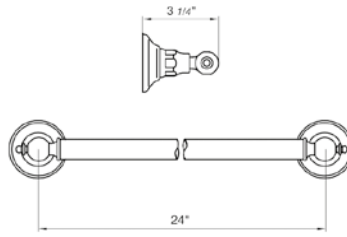

PHOTOGRAPH · DESCRIPTION

DIAGRAM

FINISHES

MODEL

- Polished Chrome FV164.01/58-PC
- Polished Nickel - PVD FV164.01/58-PN
- Brushed Nickel - PVD FV164.01/58-BN
- Polished Gold - PVD FV164.01/58-PG*
- Brushed Gold - PVD FV164.01/58-BG*
- Polished Rose Gold - PVD FV164.01/58-RG*
- Polished Brass - PVD FV164.01/58-PB*
- Brushed Brass - PVD FV164.01/58-BB*
- Satin Greystone - PVD FV164.01/58-SGR*
- Satin Black - PVD FV164.01/58-BK*
- Flat Black FV164.01/58-FB*
- **Unlacquered Polished Brass FV164.01/58-UPB*

24" towel bar