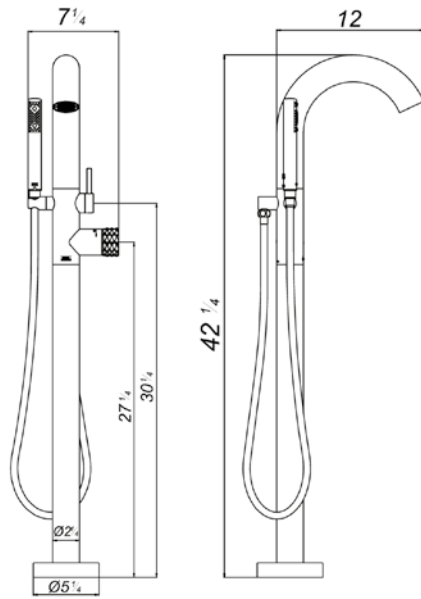

Deck mounted Roman diverter valve and hand shower assembly.

PHOTOGRAPH · DESCRIPTION

DIAGRAM

FINISHES

MODEL

Polished Chrome	FV215/59D.0-PC
Polished Nickel - PVD	FV215/59D.0-PN
Brushed Nickel - PVD	FV215/59D.0-BN
Polished Gold - PVD	FV215/59D.0-PG*
Brushed Gold - PVD	FV215/59D.0-BG*
Polished Rose Gold - PVD	FV215/59D.0-RG*
Polished Brass - PVD	FV215/59D.0-PB*
Brushed Brass - PVD	FV215/59D.0-BB*
Satin Greystone - PVD	FV215/59D.0-SGR*
Satin Black - PVD	FV215/59D.0-BK*
Flat Black	FV215/59D.0-FB*
**Unlacquered Polished Brass	FV215/59D.0-UPB*

Freestanding tub faucet. Trim only. Flow rate through spout 17 GPM @ 60 PSI. Flow rate through handshower 1.75 GPM @ 60 PSI

Note: This set uses the FV215.BASE freestanding rough valve; which is sold separately (see below).