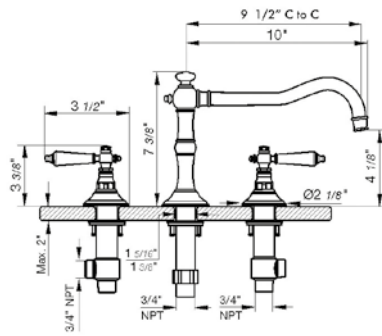

PHOTOGRAPH · DESCRIPTION

DIAGRAM

FINISHES

MODEL

Deck mounted Roman bath faucet 3/4" valves

- Polished Chrome FV210/58L-PC
- Polished Nickel - PVD FV210/58L-PN
- Brushed Nickel - PVD FV210/58L-BN
- Polished Gold - PVD FV210/58L-PG*
- Brushed Gold - PVD FV210/58L-BG*
- Polished Rose Gold - PVD FV210/58L-RG*
- Polished Brass - PVD FV210/58L-PB*
- Brushed Brass - PVD FV210/58L-BB*
- Satin Greystone - PVD FV210/58L-SGR*
- Satin Black - PVD FV210/58L-BK*
- Flat Black FV210/58L-FB*
- **Unlacquered Polished Brass FV210/58L-UPB*