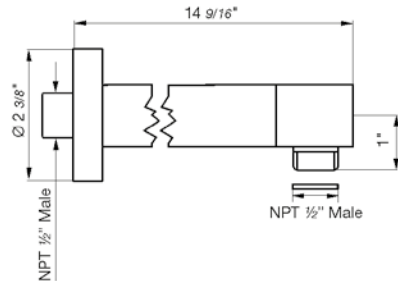

PHOTOGRAPH · DESCRIPTION

DIAGRAM

FINISHES

MODEL

Polished Stainless FV126.08.1.0-PS***

16" x 12" oval stainless steel rain head. Flow Rate 1.75 GPM @ 60 PSI.

- Polished Chrome FV140/39-PC
- Polished Nickel - PVD FV140/39-PN
- Brushed Nickel - PVD FV140/39-BN
- Polished Gold - PVD FV140/39-PG*
- Brushed Gold - PVD FV140/39-BG*
- Polished Rose Gold - PVD FV140/39-RG*
- Polished Brass - PVD FV140/39-PB*
- Brushed Brass - PVD FV140/39-BB*
- Satin Greystone - PVD FV140/39-SGR*
- Satin Black - PVD FV140/39-BK*
- Flat Black FV140/39-FB*
- **Unlacquered Polished Brass FV140/39-UPB*

Shower arm and escutcheon

- Polished Chrome FV140/59-PC
- Polished Nickel - PVD FV140/59-PN
- Brushed Nickel - PVD FV140/59-BN
- Polished Gold - PVD FV140/59-PG*
- Brushed Gold - PVD FV140/59-BG*
- Polished Rose Gold - PVD FV140/59-RG*
- Polished Brass - PVD FV140/59-PB*
- Brushed Brass - PVD FV140/59-BB*
- Satin Greystone - PVD FV140/59-SGR*
- Satin Black - PVD FV140/59-BK*
- Flat Black FV140/59-FB*
- **Unlacquered Polished Brass FV140/59-UPB*

Shower arm and escutcheon

- Polished Chrome FV140.07/87-PC
- Polished Nickel - PVD FV140.07/87-PN
- Brushed Nickel - PVD FV140.07/87-BN
- Polished Gold - PVD FV140.07/87-PG*
- Brushed Gold - PVD FV140.07/87-BG*
- Polished Rose Gold - PVD FV140.07/87-RG*
- Polished Brass - PVD FV140.07/87-PB*
- Brushed Brass - PVD FV140.07/87-BB*
- Satin Greystone - PVD FV140.07/87-SGR*
- Satin Black - PVD FV140.07/87-BK*
- Flat Black FV140.07/87-FB*
- **Unlacquered Polished Brass FV140.07/87-UPB*

Shower arm and escutcheon

*Non-stock finish – allow 6 to 8 weeks. - **UPB is a living finish and is therefore excluded from finish warranty. ***PS works with Polished Nickel as well as Polished Chrome.