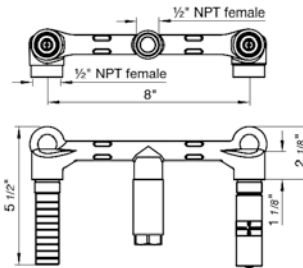

FV203.BASE

*Non-stock finish – allow 6 to 8 weeks. - **UPB is a living finish and is therefore excluded from finish warranty.