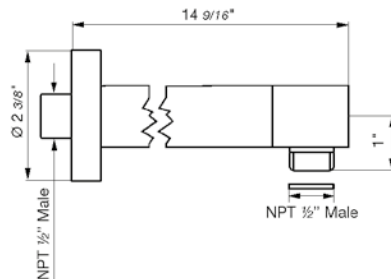

PHOTOGRAPH · DESCRIPTION

DIAGRAM

FINISHES

MODEL

Polished Stainless FV126.081.0-PS***

16" x 12" oval stainless steel rain head. Flow Rate 1.75 GPM @ 60 PSI.

- Polished Chrome FV140/39-PC
- Polished Nickel - PVD FV140/39-PN
- Brushed Nickel - PVD FV140/39-BN
- Polished Gold - PVD FV140/39-PG*
- Brushed Gold - PVD FV140/39-BG*
- Polished Rose Gold - PVD FV140/39-RG*
- Polished Brass - PVD FV140/39-PB*
- Brushed Brass - PVD FV140/39-BB*
- Satin Greystone - PVD FV140/39-SGR*
- Satin Black - PVD FV140/39-BK*
- Flat Black FV140/39-FB*
- **Unlacquered Polished Brass FV140/39-UPB*

Shower arm and escutcheon

- Polished Chrome FV140/59-PC
- Polished Nickel - PVD FV140/59-PN
- Brushed Nickel - PVD FV140/59-BN
- Polished Gold - PVD FV140/59-PG*
- Brushed Gold - PVD FV140/59-BG*
- Polished Rose Gold - PVD FV140/59-RG*
- Polished Brass - PVD FV140/59-PB*
- Brushed Brass - PVD FV140/59-BB*
- Satin Greystone - PVD FV140/59-SGR*
- Satin Black - PVD FV140/59-BK*
- Flat Black FV140/59-FB*
- **Unlacquered Polished Brass FV140/59-UPB*

Shower arm and escutcheon

- Polished Chrome FV140.07/87-PC
- Polished Nickel - PVD FV140.07/87-PN
- Brushed Nickel - PVD FV140.07/87-BN
- Polished Gold - PVD FV140.07/87-PG*
- Brushed Gold - PVD FV140.07/87-BG*
- Polished Rose Gold - PVD FV140.07/87-RG*
- Polished Brass - PVD FV140.07/87-PB*
- Brushed Brass - PVD FV140.07/87-BB*
- Satin Greystone - PVD FV140.07/87-SGR*
- Satin Black - PVD FV140.07/87-BK*
- Flat Black FV140.07/87-FB*
- **Unlacquered Polished Brass FV140.07/87-UPB*

Shower arm and escutcheon

*Non-stock finish – allow 6 to 8 weeks. - **UPB is a living finish and is therefore excluded from finish warranty. ***PS works with Polished Nickel as well as Polished Chrome.