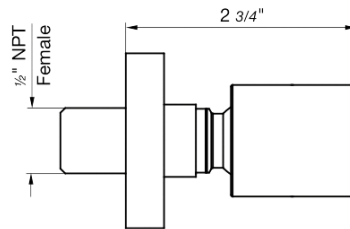

- Polished Chrome FV138.01-PC
- Polished Nickel - PVD FV138.01-PN
- Brushed Nickel - PVD FV138.01-BN
- Polished Gold - PVD FV138.01-PG*
- Brushed Gold - PVD FV138.01-BG*
- Polished Rose Gold - PVD FV138.01-RG*
- Polished Brass - PVD FV138.01-PB*
- Brushed Brass - PVD FV138.01-BB*
- Satin Greystone - PVD FV138.01-SGR*
- Satin Black - PVD FV138.01-BK*
- Flat Black FV138.01-FB*
- **Unlacquered Polished Brass FV138.01-UPB*

Body spray-contemporary round. Three pulsating mini-jets