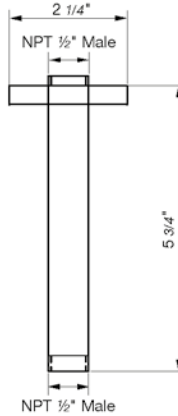

PHOTOGRAPH · DESCRIPTION

DIAGRAM

FINISHES

MODEL

- Polished Chrome FV142-PC
- Polished Nickel - PVD FV142-PN
- Brushed Nickel - PVD FV142-BN
- Polished Gold - PVD FV142-PG*
- Brushed Gold - PVD FV142-BG*
- Polished Rose Gold - PVD FV142-RG*
- Polished Brass - PVD FV142-PB*
- Brushed Brass - PVD FV142-BB*
- Satin Greystone - PVD FV142-SGR*
- Satin Black - PVD FV142-BK*
- Flat Black FV142-FB*
- **Unlacquered Polished Brass FV142-UPB*

Ceiling shower arm and escutcheon