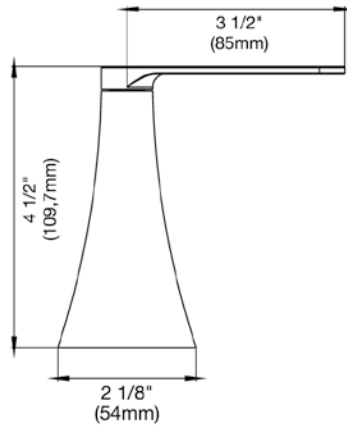

PHOTOGRAPH · DESCRIPTION

DIAGRAM

FINISHES

MODEL

- Polished Chrome FV480/K4L.0-PC
- Polished Nickel - PVD FV480/K4L.0-PN
- Brushed Nickel - PVD FV480/K4L.0-BN
- Polished Gold - PVD FV480/K4L.0-PG*
- Brushed Gold - PVD FV480/K4L.0-BG*
- Polished Rose Gold - PVD FV480/K4L.0-RG*
- Polished Brass - PVD FV480/K4L.0-PB*
- Brushed Brass - PVD FV480/K4L.0-BB*
- Satin Greystone - PVD FV480/K4L.0-SGR*
- Satin Black - PVD FV480/K4L.0-BK*
- Flat Black FV480/K4L.0-FB*
- **Unlacquered Polished Brass FV480/K4L.0-UPB*

Wall volume control. Trim only

Note: This set uses the FV480.BASE-19 Wall volume control, 3/4" rough valve only or the FV680.BASE 3 port diverter valve rough-in.