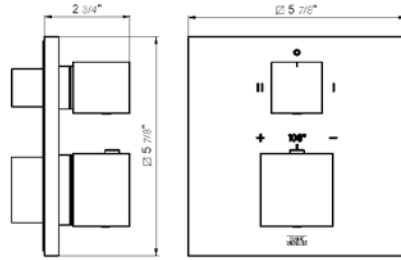

PHOTOGRAPH · DESCRIPTION

DIAGRAM

FINISHES

MODEL

- Polished Chrome FV227.0-PC
- Polished Nickel - PVD FV227.0-PN
- Brushed Nickel - PVD FV227.0-BN
- Polished Gold - PVD FV227.0-PG*
- Brushed Gold - PVD FV227.0-BG*
- Polished Rose Gold - PVD FV227.0-RG*
- Polished Brass - PVD FV227.0-PB*
- Brushed Brass - PVD FV227.0-BB*
- Satin Greystone - PVD FV227.0-SGR*
- Satin Black - PVD FV227.0-BK*
- Flat Black FV227.0-FB*
- **Unlacquered Polished Brass FV227.0-UPB*

Thermostatic wall valve - trim only

Note: This set uses the FV227.BASE 1/2" thermostatic wall valve