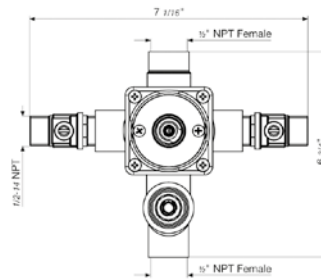

FV114C.BASE

Pressure balance valve with diverter - 1/2" rough valve only. Flow rate 7 GPM @ 50 PSI.