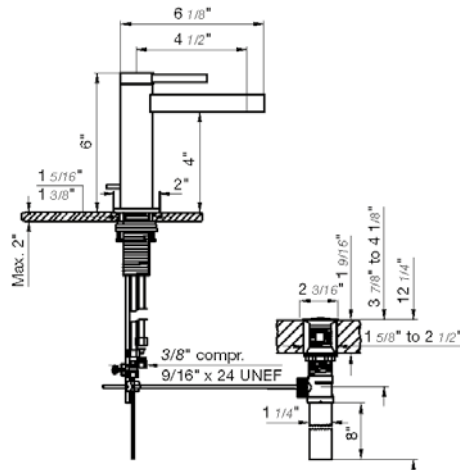

Single handle lavatory set, with pop-up drain assembly

- Polished Chrome FV182/J2-PC
- Polished Nickel - PVD FV182/J2-PN
- Brushed Nickel - PVD FV182/J2-BN
- Polished Gold - PVD FV182/J2-PG*
- Brushed Gold - PVD FV182/J2-BG*
- Polished Rose Gold - PVD FV182/J2-RG*
- Polished Brass - PVD FV182/J2-PB*
- Brushed Brass - PVD FV182/J2-BB*
- Satin Greystone - PVD FV182/J2-SGR*
- Satin Black - PVD FV182/J2-BK*
- Flat Black FV182/J2-FB*
- **Unlacquered Polished Brass FV182/J2-UPB*