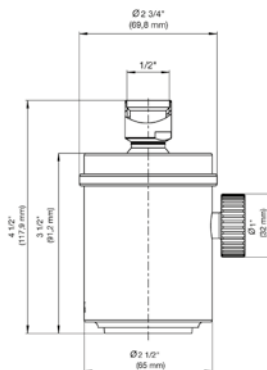

- Polished Chrome FV126.09H-PC
- Polished Nickel - PVD FV126.09H-PN
- Brushed Nickel - PVD FV126.09H-BN
- Polished Gold - PVD FV126.09H-PG*
- Brushed Gold - PVD FV126.09H-BG*
- Polished Rose Gold - PVD FV126.09H-RG*
- Polished Brass - PVD FV126.09H-PB*
- Brushed Brass - PVD FV126.09H-BB*
- Satin Greystone - PVD FV126.09H-SGR*
- Satin Black - PVD FV126.09H-BK*
- Flat Black FV126.09H-FB*
- **Unlacquered Polished Brass FV126.09H-UPB*

*Non-stock finish – allow 6 to 8 weeks. - **UPB is a living finish and is therefore excluded from finish warranty.