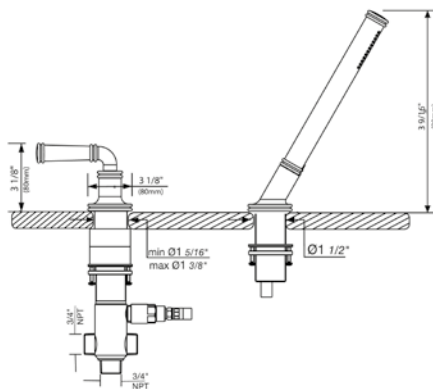

- Polished Chrome FV133A/K3.0-PC
- Polished Nickel - PVD FV133A/K3.0-PN
- Brushed Nickel - PVD FV133A/K3.0-BN
- Polished Gold - PVD FV133A/K3.0-PG*
- Brushed Gold - PVD FV133A/K3.0-BG*
- Polished Rose Gold - PVD FV133A/K3.0-RG*
- Polished Brass - PVD FV133A/K3.0-PB*
- Brushed Brass - PVD FV133A/K3.0-BB*
- Satin Greystone - PVD FV133A/K3.0-SGR*
- Satin Black - PVD FV133A/K3.0-BK*
- Flat Black FV133A/K3.0-FB*
- **Unlacquered Polished Brass FV133A/K3.0-UPB*

*Non-stock finish – allow 6 to 8 weeks. - **UPB is a living finish and is therefore excluded from finish warranty.