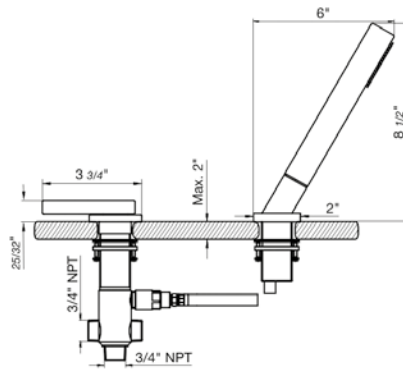

- Polished Chrome FV133/J9.0-PC
- Polished Nickel - PVD FV133/J9.0-PN
- Brushed Nickel - PVD FV133/J9.0-BN
- Polished Gold - PVD FV133/J9.0-PG*
- Brushed Gold - PVD FV133/J9.0-BG*
- Polished Rose Gold - PVD FV133/J9.0-RG*
- Polished Brass - PVD FV133/J9.0-PB*
- Brushed Brass - PVD FV133/J9.0-BB*
- Satin Greystone - PVD FV133/J9.0-SGR*
- Satin Black - PVD FV133/J9.0-BK*
- Flat Black FV133/J9.0-FB*
- **Unlacquered Polished Brass FV133/J9.0-UPB*

*Non-stock finish – allow 6 to 8 weeks. - **UPB is a living finish and is therefore excluded from finish warranty.