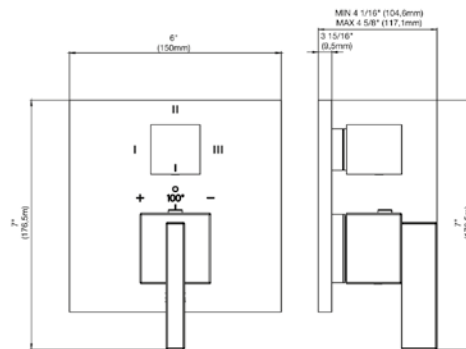

Thermostatic wall valve - trim only

Note: This set uses the FV277.BASE 1/2" thermostatic wall valve

FV277.BASE

5 5/16" (135mm) 5 5/16" (130mm) 1/2" thermostatic rough-in valve only with integral two port non-sharing diverter and shut-off 5.5 gpm (gallons per minute) flow rate (@60 psi)