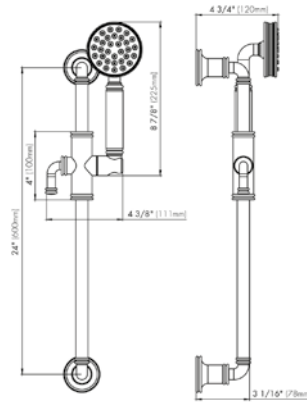

PHOTOGRAPH · DESCRIPTION

DIAGRAM

FINISHES

MODEL

- Polished Chrome FV128.0/K3-PC
- Polished Nickel - PVD FV128.0/K3-PN
- Brushed Nickel - PVD FV128.0/K3-BN
- Polished Gold - PVD FV128.0/K3-PG*
- Brushed Gold - PVD FV128.0/K3-BG*
- Polished Rose Gold - PVD FV128.0/K3-RG*
- Polished Brass - PVD FV128.0/K3-PB*
- Brushed Brass - PVD FV128.0/K3-BB*
- Satin Greystone - PVD FV128.0/K3-SGR*
- Satin Black - PVD FV128.0/K3-BK*
- Flat Black FV128.0/K3-FB*
- **Unlacquered Polished Brass FV128.0/K3-UPB*