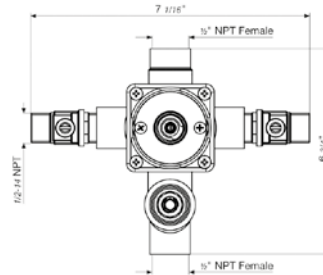

FV114C.BASE

Pressure balance valve with diverter - 1/2" rough valve only. Flow rate 7 GPM @ 50 PSI.