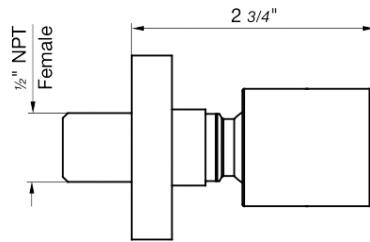

Body spray-contemporary round. Three pulsating mini-jets

- Polished Chrome FV138.01-PC
- Polished Nickel - PVD FV138.01-PN
- Brushed Nickel - PVD FV138.01-BN
- Polished Gold - PVD FV138.01-PG*
- Brushed Gold - PVD FV138.01-BG*
- Polished Rose Gold - PVD FV138.01-RG*
- Polished Brass - PVD FV138.01-PB*
- Brushed Brass - PVD FV138.01-BB*
- Satin Greystone - PVD FV138.01-SGR*
- Satin Black - PVD FV138.01-BK*
- Flat Black FV138.01-FB*
- **Unlacquered Polished Brass FV138.01-UPB*

*Non-stock finish – allow 6 to 8 weeks. - **UPB is a living finish and is therefore excluded from finish warranty.