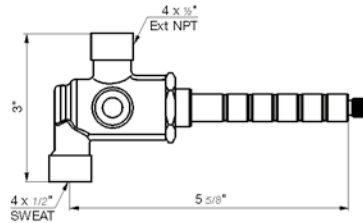

FV680.BASE

Wall diverter valve

3 port diverter valve rough-in (can be converted to a 2 port by changing a washer). To be used with any of our Volume Control Trims (does not have a built-in shutoff)

*Non-stock finish – allow 6 to 8 weeks. - **UPB is a living finish and is therefore excluded from finish warranty.