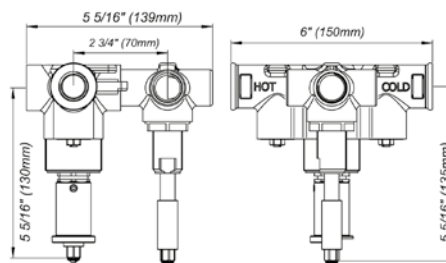

- Polished Chrome FV2470-PC
- Polished Nickel - PVD FV2470-PN
- Brushed Nickel - PVD FV2470-BN
- Polished Gold - PVD FV2470-PG*
- Brushed Gold - PVD FV2470-BG*
- Polished Rose Gold - PVD FV2470-RG*
- Polished Brass - PVD FV2470-PB*
- Brushed Brass - PVD FV2470-BB*
- Satin Greystone - PVD FV2470-SGR*
- Satin Black - PVD FV2470-BK*
- Flat Black FV2470-FB*
- **Unlacquered Polished Brass FV2470-UPB*

Thermostatic wall valve with three outlets - trim only

Note: This set uses the FV247.BASE 1/2" thermostatic wall valve

FV247.BASE

1/2" thermostatic rough-in valve only, with integral three port non-sharing diverter and shut-off.

*Non-stock finish – allow 6 to 8 weeks. - **UPB is a living finish and is therefore excluded from finish warranty.