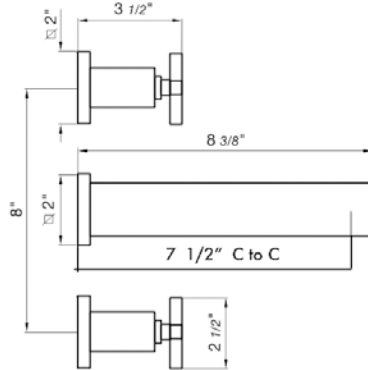

- Polished Chrome FV203/85.0-PC
- Polished Nickel - PVD FV203/85.0-PN
- Brushed Nickel - PVD FV203/85.0-BN
- Polished Gold - PVD FV203/85.0-PG*
- Brushed Gold - PVD FV203/85.0-BG*
- Polished Rose Gold - PVD FV203/85.0-RG*
- Polished Brass - PVD FV203/85.0-PB*
- Brushed Brass - PVD FV203/85.0-BB*
- Satin Greystone - PVD FV203/85.0-SGR*
- Satin Black - PVD FV203/85.0-BK*
- Flat Black FV203/85.0-FB*
- **Unlacquered Polished Brass FV203/85.0-UPB*