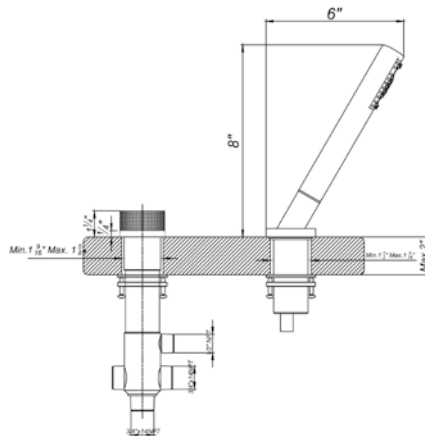

Deck mounted Roman bath faucet 3/4" valves.

- Polished Chrome FV133/59K.0-PC
- Polished Nickel - PVD FV133/59K.0-PN
- Brushed Nickel - PVD FV133/59K.0-BN
- Polished Gold - PVD FV133/59K.0-PG*
- Brushed Gold - PVD FV133/59K.0-BG*
- Polished Rose Gold - PVD FV133/59K.0-RG*
- Polished Brass - PVD FV133/59K.0-PB*
- Brushed Brass - PVD FV133/59K.0-BB*
- Satin Greystone - PVD FV133/59K.0-SGR*
- Satin Black - PVD FV133/59K.0-BK*
- **Unlacquered Polished Brass FV133/59K.0-UPB*