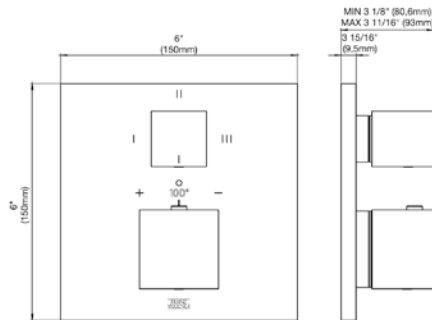

PHOTOGRAPH · DESCRIPTION

DIAGRAM

FINISHES

MODEL

- Polished Chrome FV227.0-PC
- Polished Nickel - PVD FV227.0-PN
- Brushed Nickel - PVD FV227.0-BN
- Polished Gold - PVD FV227.0-PG*
- Brushed Gold - PVD FV227.0-BG*
- Polished Rose Gold - PVD FV227.0-RG*
- Polished Brass - PVD FV227.0-PB*
- Brushed Brass - PVD FV227.0-BB*
- Satin Greystone - PVD FV227.0-SGR*
- Satin Black - PVD FV227.0-BK*
- Flat Black FV227.0-FB*
- **Unlacquered Polished Brass FV227.0-UPB*

Universal square thermostatic wall valve - trim only

Note: This set uses the FV227.BASE 1/2" thermostatic wall valve

5 5/16" (135mm) 5 5/16" (130mm) 1/2" thermostatic rough-in valve only with integral two port non-sharing diverter and shut-off 5.5 gpm (gallons per minute) flow rate (@60 psi)

- Polished Chrome FV247.0-PC
- Polished Nickel - PVD FV247.0-PN
- Brushed Nickel - PVD FV247.0-BN
- Polished Gold - PVD FV247.0-PG*
- Brushed Gold - PVD FV247.0-BG*
- Polished Rose Gold - PVD FV247.0-RG*
- Polished Brass - PVD FV247.0-PB*
- Brushed Brass - PVD FV247.0-BB*
- Satin Greystone - PVD FV247.0-SGR*
- Satin Black - PVD FV247.0-BK*
- Flat Black FV247.0-FB*
- **Unlacquered Polished Brass FV247.0-UPB*

Thermostatic wall valve with three outlets - trim only

Note: This set uses the FV247.BASE 1/2" thermostatic wall valve

1/2" thermostatic rough-in valve only, with integral three port non-sharing diverter and shut-off.

*Non-stock finish – allow 6 to 8 weeks. - **UPB is a living finish and is therefore excluded from finish warranty.