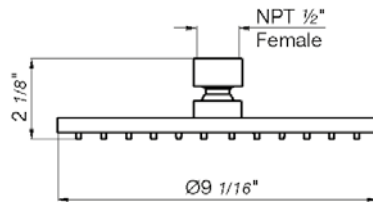

- Polished Chrome FV126.07/87-PC
- Polished Nickel - PVD FV126.07/87-PN
- Brushed Nickel - PVD FV126.07/87-BN
- Polished Gold - PVD FV126.07/87-PG*
- Brushed Gold - PVD FV126.07/87-BG*
- Polished Rose Gold - PVD FV126.07/87-RG*
- Polished Brass - PVD FV126.07/87-PB*
- Brushed Brass - PVD FV126.07/87-BB*
- Satin Greystone - PVD FV126.07/87-SGR*
- Satin Black - PVD FV126.07/87-BK*
- Flat Black FV126.07/87-FB*
- **Unlacquered Polished Brass FV126.07/87-UPB*