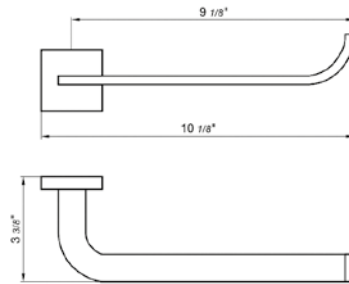

Body spray-contemporary square. Three pulsating mini-jets.

- Polished Chrome FV163/J4-PC
- Polished Nickel - PVD FV163/J4-PN
- Brushed Nickel - PVD FV163/J4-BN
- Polished Gold - PVD FV163/J4-PG*
- Brushed Gold - PVD FV163/J4-BG*
- Polished Rose Gold - PVD FV163/J4-RG*
- Polished Brass - PVD FV163/J4-PB*
- Brushed Brass - PVD FV163/J4-BB*
- Satin Greystone - PVD FV163/J4-SGR*
- Satin Black - PVD FV163/J4-BK*
- Flat Black FV163/J4-FB*
- **Unlacquered Polished Brass FV163/J4-UPB*

Towel holder