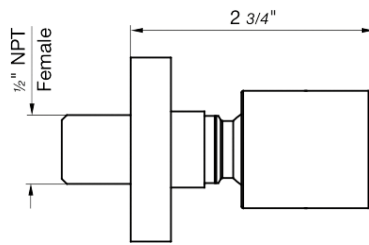

- Polished Chrome FV138.01-PC
- Polished Nickel - PVD FV138.01-PN
- Brushed Nickel - PVD FV138.01-BN
- Polished Gold - PVD FV138.01-PG*
- Brushed Gold - PVD FV138.01-BG*
- Polished Rose Gold - PVD FV138.01-RG*
- Polished Brass - PVD FV138.01-PB*
- Brushed Brass - PVD FV138.01-BB*
- Satin Greystone - PVD FV138.01-SGR*
- Satin Black - PVD FV138.01-BK*
- Flat Black FV138.01-FB*
- **Unlacquered Polished Brass FV138.01-UPB*

Body spray-contemporary round. Three pulsating mini-jets