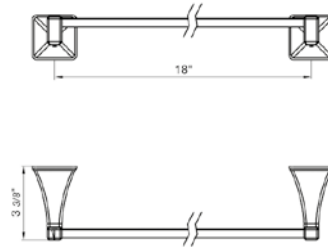

- Polished Chrome FV164/60-PC
- Polished Nickel - PVD FV164/60-PN
- Brushed Nickel - PVD FV164/60-BN
- Polished Gold - PVD FV164/60-PG*
- Brushed Gold - PVD FV164/60-BG*
- Polished Rose Gold - PVD FV164/60-RG*
- Polished Brass - PVD FV164/60-PB*
- Brushed Brass - PVD FV164/60-BB*
- Satin Greystone - PVD FV164/60-SGR*
- Satin Black - PVD FV164/60-BK*
- Flat Black FV164/60-FB*
- **Unlacquered Polished Brass FV164/60-UPB*

18" towel bar