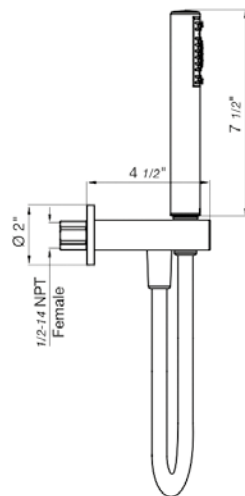

- Polished Chrome FV131/J2-PC
- Polished Nickel - PVD FV131/J2-PN
- Brushed Nickel - PVD FV131/J2-BN
- Polished Gold - PVD FV131/J2-PG*
- Brushed Gold - PVD FV131/J2-BG*
- Polished Rose Gold - PVD FV131/J2-RG*
- Polished Brass - PVD FV131/J2-PB*
- Brushed Brass - PVD FV131/J2-BB*
- Satin Greystone - PVD FV131/J2-SGR*
- Satin Black - PVD FV131/J2-BK*
- Flat Black FV131/J2-FB*
- **Unlacquered Polished Brass FV131/J2-UPB*

Hand shower assembly. All in one swivel holder and water supply, 1/2" NPT Female.

*Non-stock finish – allow 6 to 8 weeks. - **UPB is a living finish and is therefore excluded from finish warranty.