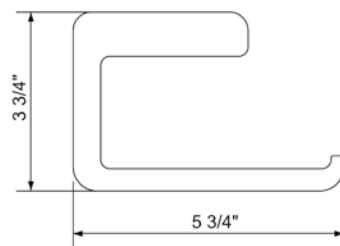

- Polished Chrome FV166/K1-PC
- Polished Nickel - PVD FV166/K1-PN
- Brushed Nickel - PVD FV166/K1-BN
- Polished Gold - PVD FV166/K1-PG*
- Brushed Gold - PVD FV166/K1-BG*
- Polished Rose Gold - PVD FV166/K1-RG*
- Polished Brass - PVD FV166/K1-PB*
- Brushed Brass - PVD FV166/K1-BB*
- Satin Greystone - PVD FV166/K1-SGR*
- Satin Black - PVD FV166/K1-BK*
- Flat Black FV166/K1-FB*
- **Unlacquered Polished Brass FV166/K1-UPB*

Toilet paper holder