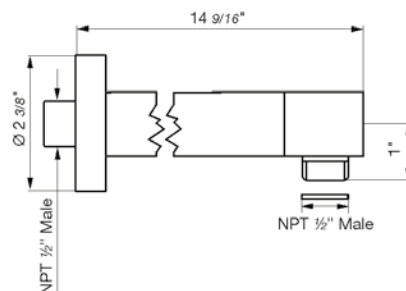

- Polished Chrome FV140.07/87-PC
- Polished Nickel - PVD FV140.07/87-PN
- Brushed Nickel - PVD FV140.07/87-BN
- Polished Gold - PVD FV140.07/87-PG*
- Brushed Gold - PVD FV140.07/87-BG*
- Polished Rose Gold - PVD FV140.07/87-RG*
- Polished Brass - PVD FV140.07/87-PB*
- Brushed Brass - PVD FV140.07/87-BB*
- Satin Greystone - PVD FV140.07/87-SGR*
- Satin Black - PVD FV140.07/87-BK*
- Flat Black FV140.07/87-FB*
- **Unlacquered Polished Brass FV140.07/87-UPB*

Shower arm and escutcheon

*Non-stock finish – allow 6 to 8 weeks. - **UPB is a living finish and is therefore excluded from finish warranty. ***PS works with Polished Nickel as well as Polished Chrome.