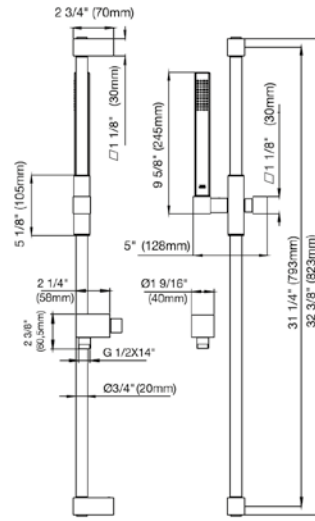

PHOTOGRAPH · DESCRIPTION

DIAGRAM

FINISHES

MODEL

- Polished Chrome FV128.01-PC
- Polished Nickel - PVD FV128.01-PN
- Brushed Nickel - PVD FV128.01-BN
- Polished Gold - PVD FV128.01-PG*
- Brushed Gold - PVD FV128.01-BG*
- Polished Rose Gold - PVD FV128.01-RG*
- Polished Brass - PVD FV128.01-PB*
- Brushed Brass - PVD FV128.01-BB*
- Satin Greystone - PVD FV128.01-SGR*
- Satin Black - PVD FV128.01-BK*