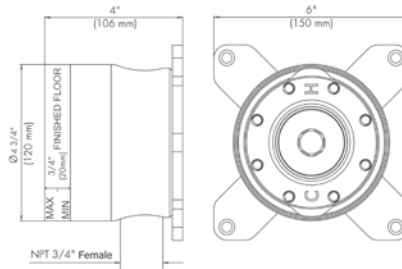

FV215.BASE