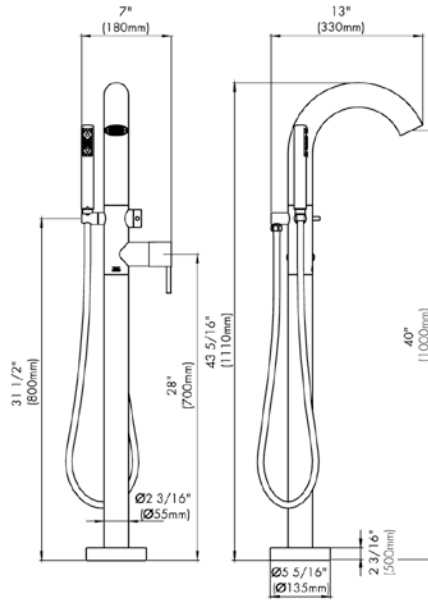

PHOTOGRAPH · DESCRIPTION

DIAGRAM

FINISHES

MODEL

- Polished Chrome FV215/K4-PC
- Polished Nickel - PVD FV215/K4-PN
- Brushed Nickel - PVD FV215/K4-BN
- Polished Gold - PVD FV215/K4-PG*
- Brushed Gold - PVD FV215/K4-BG*
- Polished Rose Gold - PVD FV215/K4-RG*
- Polished Brass - PVD FV215/K4-PB*
- Brushed Brass - PVD FV215/K4-BB*
- Satin Greystone - PVD FV215/K4-SGR*
- Satin Black - PVD FV215/K4-BK*
- Flat Black FV215/K4-FB*
- **Unlacquered Polished Brass FV215/K4-UPB*

Freestanding tub faucet. Trim only. Flow rate through spout 17 GPM @ 60 PSI. Flow rate through handshower 1.75 GPM @ 60 PSI

Note: This set uses the FV215.BASE freestanding rough valve; which is sold separately (see below).