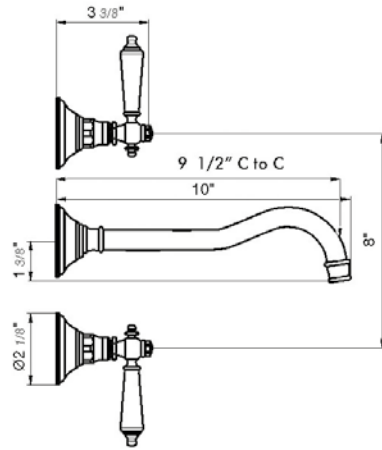

Wall-mounted lavatory faucet, less drain assembly, trim only

Note: This set uses the FV203.BASE rough valve for wall lavatory. 1/2" Fem NPT connection

- Polished Chrome FV203/58L.0-PC
- Polished Nickel - PVD FV203/58L.0-PN
- Brushed Nickel - PVD FV203/58L.0-BN
- Polished Gold - PVD FV203/58L.0-PG*
- Brushed Gold - PVD FV203/58L.0-BG*
- Polished Rose Gold - PVD FV203/58L.0-RG*
- Polished Brass - PVD FV203/58L.0-PB*
- Brushed Brass - PVD FV203/58L.0-BB*
- Satin Greystone - PVD FV203/58L.0-SGR*
- Satin Black - PVD FV203/58L.0-BK*
- Flat Black FV203/58L.0-FB*
- **Unlacquered Polished Brass FV203/58L.0-UPB*