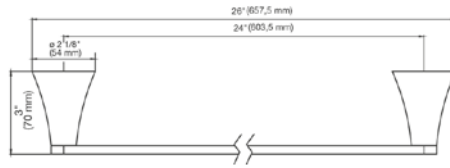

18" towel bar

*Non-stock finish – allow 6 to 8 weeks. - **UPB is a living finish and is therefore excluded from finish warranty.

PHOTOGRAPH · DESCRIPTION

DIAGRAM

FINISHES

MODEL

24" towel bar

- Polished Chrome FV164.01/K4-PC
- Polished Nickel - PVD FV164.01/K4-PN
- Brushed Nickel - PVD FV164.01/K4-BN
- Polished Gold - PVD FV164.01/K4-PG*
- Brushed Gold - PVD FV164.01/K4-BG*
- Polished Rose Gold - PVD FV164.01/K4-RG*
- Polished Brass - PVD FV164.01/K4-PB*
- Brushed Brass - PVD FV164.01/K4-BB*
- Satin Greystone - PVD FV164.01/K4-SGR*
- Satin Black - PVD FV164.01/K4-BK*
- Flat Black FV164.01/K4-FB*
- **Unlacquered Polished Brass FV164.01/K4-UPB*