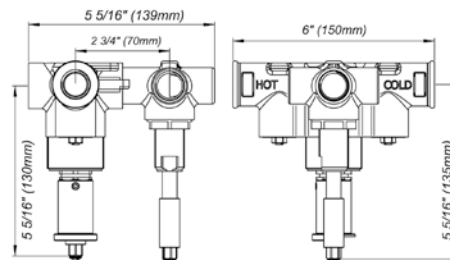

FV247.BASE

1/2" thermostatic rough-in valve only, with integral three port non-sharing diverter and shut-off.

*Non-stock finish – allow 6 to 8 weeks. - **UPB is a living finish and is therefore excluded from finish warranty.