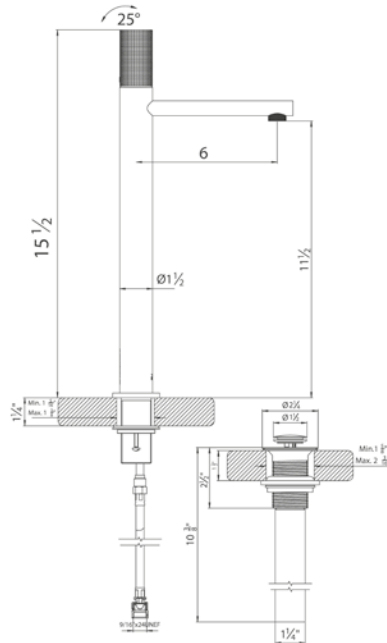

PHOTOGRAPH · DESCRIPTION

DIAGRAM

FINISHES

MODEL

- Polished Chrome FV181.02/59K-PC
- Polished Nickel - PVD FV181.02/59K-PN
- Brushed Nickel - PVD FV181.02/59K-BN
- Polished Gold - PVD FV181.02/59K-PG*
- Brushed Gold - PVD FV181.02/59K-BG*
- Polished Rose Gold - PVD FV181.02/59K-RG*
- Polished Brass - PVD FV181.02/59K-PB*
- Brushed Brass - PVD FV181.02/59K-BB*
- Satin Greystone - PVD FV181.02/59K-SGR*
- Satin Black - PVD FV181.02/59K-BK*
- **Unlacquered Polished Brass FV181.02/59K-UPB*