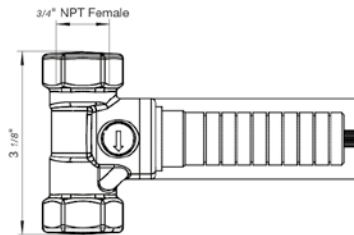

FV480.BASE-19

Wall volume control, 3/4" rough valve.