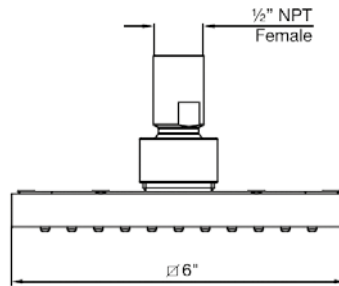

- Polished Chrome FV126/85-PC
- Polished Nickel - PVD FV126/85-PN
- Brushed Nickel - PVD FV126/85-BN
- Polished Gold - PVD FV126/85-PG*
- Brushed Gold - PVD FV126/85-BG*
- Polished Rose Gold - PVD FV126/85-RG*
- Polished Brass - PVD FV126/85-PB*
- Brushed Brass - PVD FV126/85-BB*
- Satin Greystone - PVD FV126/85-SGR*
- Satin Black - PVD FV126/85-BK*
- Flat Black FV126/85-FB*
- **Unlacquered Polished Brass FV126/85-UPB*