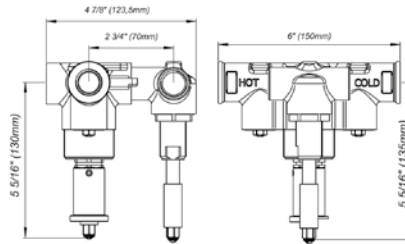

- Polished Chrome FV227/J9.0-PC
- Polished Nickel - PVD FV227/J9.0-PN
- Brushed Nickel - PVD FV227/J9.0-BN
- Polished Gold - PVD FV227/J9.0-PG*
- Brushed Gold - PVD FV227/J9.0-BG*
- Polished Rose Gold - PVD FV227/J9.0-RG*
- Polished Brass - PVD FV227/J9.0-PB*
- Brushed Brass - PVD FV227/J9.0-BB*
- Satin Greystone - PVD FV227/J9.0-SGR*
- Satin Black - PVD FV227/J9.0-BK*
- Flat Black FV227/J9.0-FB*
- **Unlacquered Polished Brass FV227/J9.0-UPB*

Thermostatic wall valve - trim only

Note: This set uses the FV227.BASE 1/2" thermostatic wall valve.

FV227.BASE