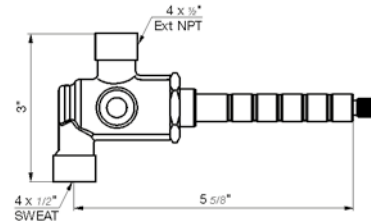

FV680.BASE

Wall diverter valve

3 port diverter valve rough-in (can be converted to a 2 port by changing a washer). To be used with any of our Volume Control Trims (does not have a built-in shutoff)

*Non-stock finish – allow 6 to 8 weeks. - **UPB is a living finish and is therefore excluded from finish warranty.