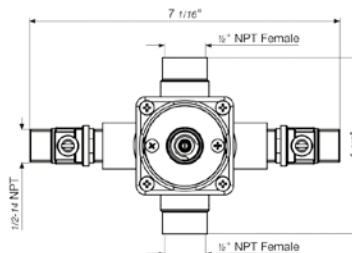

FV115C.BASE

Pressure balance valve less diverter - 1/2" rough valve only. Flow rate 7 GPM @ 50 PSI.

*Non-stock finish – allow 6 to 8 weeks. **UPB is a living finish and is therefore excluded from finish warranty.