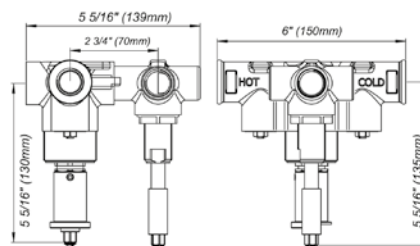

- Polished Chrome FV247/J9.0-PC
- Polished Nickel - PVD FV247/J9.0-PN
- Brushed Nickel - PVD FV247/J9.0-BN
- Polished Gold - PVD FV247/J9.0-PG*
- Brushed Gold - PVD FV247/J9.0-BG*
- Polished Rose Gold - PVD FV247/J9.0-RG*
- Polished Brass - PVD FV247/J9.0-PB*
- Brushed Brass - PVD FV247/J9.0-BB*
- Satin Greystone - PVD FV247/J9.0-SGR*
- Satin Black - PVD FV247/J9.0-BK*
- Flat Black FV247/J9.0-FB*
- **Unlacquered Polished Brass FV247/J9.0-UPB*

Thermostatic wall valve with three outlets - trim only

Note: This set uses the FV247.BASE 1/2" thermostatic wall valve

FV247.BASE

1/2" thermostatic rough-in valve only, with integral three port non-sharing diverter and shut-off.

*Non-stock finish – allow 6 to 8 weeks. - **UPB is a living finish and is therefore excluded from finish warranty.