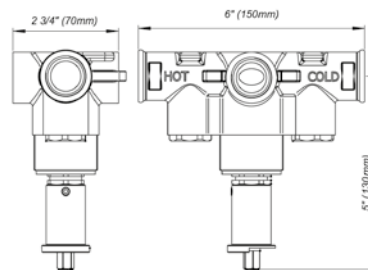

FV217.BASE

3/4" thermostatic wall rough-in valve only 17.5 gpm (gallons per minute) flow rate (@45 psi)

*Non-stock finish – allow 6 to 8 weeks. - **UPB is a living finish and is therefore excluded from finish warranty.