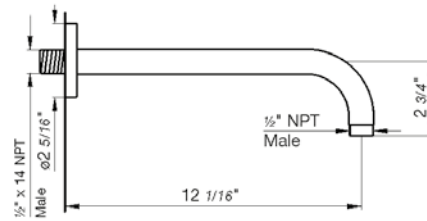

- Polished Chrome FV140/59-PC
- Polished Nickel - PVD FV140/59-PN
- Brushed Nickel - PVD FV140/59-BN
- Polished Gold - PVD FV140/59-PG*
- Brushed Gold - PVD FV140/59-BG*
- Polished Rose Gold - PVD FV140/59-RG*
- Polished Brass - PVD FV140/59-PB*
- Brushed Brass - PVD FV140/59-BB*
- Satin Greystone - PVD FV140/59-SGR*
- Satin Black - PVD FV140/59-BK*
- Flat Black FV140/59-FB*
- **Unlacquered Polished Brass FV140/59-UPB*

Shower arm and escutcheon