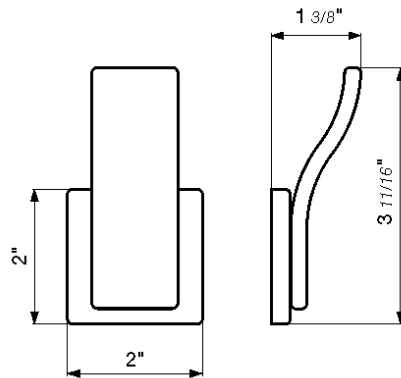

- Polished Chrome FV164.02/J9-PC
- Polished Nickel - PVD FV164.02/J9-PN
- Brushed Nickel - PVD FV164.02/J9-BN
- Polished Gold - PVD FV164.02/J9-PG*
- Brushed Gold - PVD FV164.02/J9-BG*
- Polished Rose Gold - PVD FV164.02/J9-RG*
- Polished Brass - PVD FV164.02/J9-PB*
- Brushed Brass - PVD FV164.02/J9-BB*
- Satin Greystone - PVD FV164.02/J9-SGR*
- Satin Black - PVD FV164.02/J9-BK*
- Flat Black FV164.02/J9-FB*
- **Unlacquered Polished Brass FV164.02/J9-UPB*

Robe hook