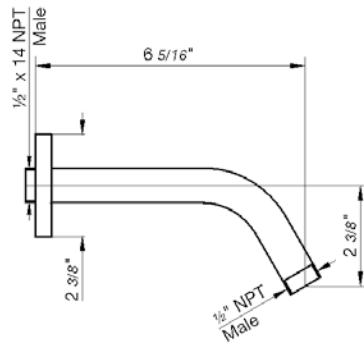

- Polished Chrome FV140/39-PC
- Polished Nickel - PVD FV140/39-PN
- Brushed Nickel - PVD FV140/39-BN
- Polished Gold - PVD FV140/39-PG*
- Brushed Gold - PVD FV140/39-BG*
- Polished Rose Gold - PVD FV140/39-RG*
- Polished Brass - PVD FV140/39-PB*
- Brushed Brass - PVD FV140/39-BB*
- Satin Greystone - PVD FV140/39-SGR*
- Satin Black - PVD FV140/39-BK*
- Flat Black FV140/39-FB*
- **Unlacquered Polished Brass FV140/39-UPB*

Shower arm and escutcheon