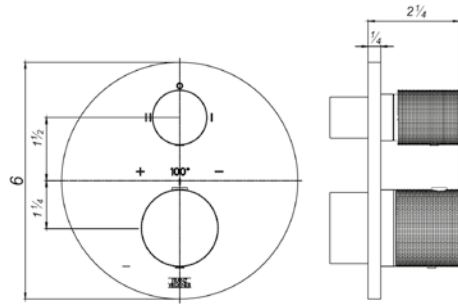

PHOTOGRAPH · DESCRIPTION

DIAGRAM

FINISHES

MODEL

- Polished Chrome FV227K.0-PC
- Polished Nickel - PVD FV227K.0-PN
- Brushed Nickel - PVD FV227K.0-BN
- Polished Gold - PVD FV227K.0-PG*
- Brushed Gold - PVD FV227K.0-BG*
- Polished Rose Gold - PVD FV227K.0-RG*
- Polished Brass - PVD FV227K.0-PB*
- Brushed Brass - PVD FV227K.0-BB*
- Satin Greystone - PVD FV227K.0-SGR*
- Satin Black - PVD FV227K.0-BK*
- **Unlacquered Polished Brass FV227K.0-UPB*

Thermostatic wall valve. Trim only.

Note: This set uses the FV227.BASE 1/2" thermostatic wall valve