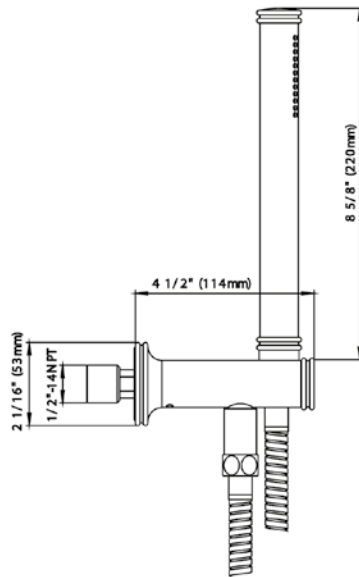

- Polished Chrome FV131A/K3-PC
- Polished Nickel - PVD FV131A/K3-PN
- Brushed Nickel - PVD FV131A/K3-BN
- Polished Gold - PVD FV131A/K3-PG*
- Brushed Gold - PVD FV131A/K3-BG*
- Polished Rose Gold - PVD FV131A/K3-RG*
- Polished Brass - PVD FV131A/K3-PB*
- Brushed Brass - PVD FV131A/K3-BB*
- Satin Greystone - PVD FV131A/K3-SGR*
- Satin Black - PVD FV131A/K3-BK*
- Flat Black FV131A/K3-FB*
- **Unlacquered Polished Brass FV131A/K3-UPB*

*Non-stock finish – allow 6 to 8 weeks. - **UPB is a living finish and is therefore excluded from finish warranty.