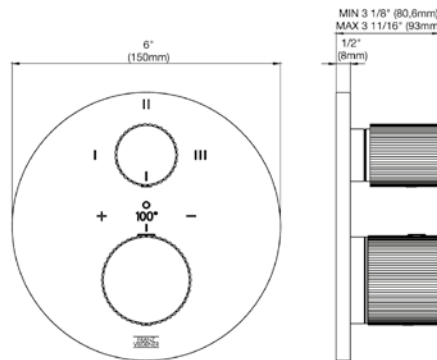

- Polished Chrome FV247V.0-PC
- Polished Nickel - PVD FV247V.0-PN
- Brushed Nickel - PVD FV247V.0-BN
- Polished Gold - PVD FV247V.0-PG*
- Brushed Gold - PVD FV247V.0-BG*
- Polished Rose Gold - PVD FV247V.0-RG*
- Polished Brass - PVD FV247V.0-PB*
- Brushed Brass - PVD FV247V.0-BB*
- Satin Greystone - PVD FV247V.0-SGR*
- Satin Black - PVD FV247V.0-BK*
- Flat Black FV247V.0-FB*
- **Unlacquered Polished Brass FV247V.0-UPB*

Thermostatic wall valve with three outlets - trim only

Note: This set uses the FV247.BASE 1/2" thermostatic wall valve