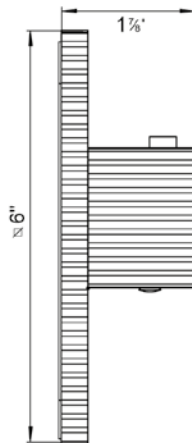

- Polished Chrome FV217/F4.0-PC
- Polished Nickel - PVD FV217/F4.0-PN
- Brushed Nickel - PVD FV217/F4.0-BN
- Polished Gold - PVD FV217/F4.0-PG*
- Brushed Gold - PVD FV217/F4.0-BG*
- Polished Rose Gold - PVD FV217/F4.0-RG*
- Polished Brass - PVD FV217/F4.0-PB*
- Brushed Brass - PVD FV217/F4.0-BB*
- Satin Greystone - PVD FV217/F4.0-SGR*
- Satin Black - PVD FV217/F4.0-BK*
- Flat Black FV217/F4.0-FB*
- **Unlacquered Polished Brass FV217/F4.0-UPB*