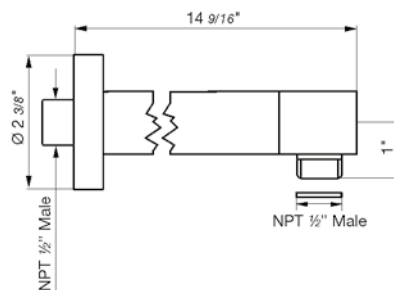

PHOTOGRAPH · DESCRIPTION

DIAGRAM

FINISHES

MODEL

Polished Stainless FV126.08.1.0-PS***

16" x 12" oval stainless steel rain head.
Flow Rate 1.75 GPM @ 60 PSI.

- Polished Chrome FV140/39-PC
- Polished Nickel - PVD FV140/39-PN
- Brushed Nickel - PVD FV140/39-BN
- Polished Gold - PVD FV140/39-PG*
- Brushed Gold - PVD FV140/39-BG*
- Polished Rose Gold - PVD FV140/39-RG*
- Polished Brass - PVD FV140/39-PB*
- Brushed Brass - PVD FV140/39-BB*
- Satin Greystone - PVD FV140/39-SGR*
- Satin Black - PVD FV140/39-BK*
- Flat Black FV140/39-FB*
- **Unlacquered Polished Brass FV140/39-UPB*

Shower arm and escutcheon

- Polished Chrome FV140/59-PC
- Polished Nickel - PVD FV140/59-PN
- Brushed Nickel - PVD FV140/59-BN
- Polished Gold - PVD FV140/59-PG*
- Brushed Gold - PVD FV140/59-BG*
- Polished Rose Gold - PVD FV140/59-RG*
- Polished Brass - PVD FV140/59-PB*
- Brushed Brass - PVD FV140/59-BB*
- Satin Greystone - PVD FV140/59-SGR*
- Satin Black - PVD FV140/59-BK*
- Flat Black FV140/59-FB*
- **Unlacquered Polished Brass FV140/59-UPB*

Shower arm and escutcheon

- Polished Chrome FV140.07/87-PC
- Polished Nickel - PVD FV140.07/87-PN
- Brushed Nickel - PVD FV140.07/87-BN
- Polished Gold - PVD FV140.07/87-PG*
- Brushed Gold - PVD FV140.07/87-BG*
- Polished Rose Gold - PVD FV140.07/87-RG*
- Polished Brass - PVD FV140.07/87-PB*
- Brushed Brass - PVD FV140.07/87-BB*
- Satin Greystone - PVD FV140.07/87-SGR*
- Satin Black - PVD FV140.07/87-BK*
- Flat Black FV140.07/87-FB*
- **Unlacquered Polished Brass FV140.07/87-UPB*

Shower arm and escutcheon

*Non-stock finish – allow 6 to 8 weeks. - **UPB is a living finish and is therefore excluded from finish warranty. ***PS works with Polished Nickel as well as Polished Chrome.