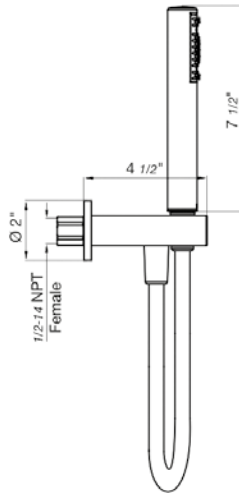

PHOTOGRAPH · DESCRIPTION

DIAGRAM

FINISHES

MODEL

Hand shower assembly. All in one swivel holder and water supply, 1/2" NPT Female.

- Polished Chrome FV131/J2-PC
- Polished Nickel - PVD FV131/J2-PN
- Brushed Nickel - PVD FV131/J2-BN
- Polished Gold - PVD FV131/J2-PG*
- Brushed Gold - PVD FV131/J2-BG*
- Polished Rose Gold - PVD FV131/J2-RG*
- Polished Brass - PVD FV131/J2-PB*
- Brushed Brass - PVD FV131/J2-BB*
- Satin Greystone - PVD FV131/J2-SGR*
- Satin Black - PVD FV131/J2-BK*
- Flat Black FV131/J2-FB*
- **Unlacquered Polished Brass FV131/J2-UPB*