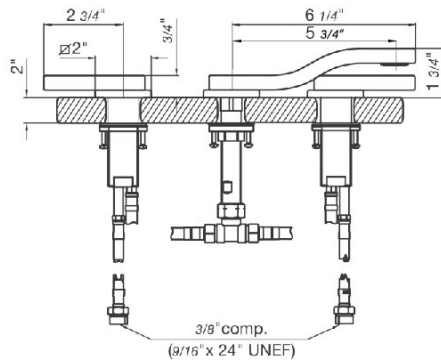

PHOTOGRAPH · DESCRIPTION

DIAGRAM

FINISHES

MODEL

- Polished Chrome FV207/J9-PC
- Polished Nickel - PVD FV207/J9-PN
- Brushed Nickel - PVD FV207/J9-BN
- Polished Gold - PVD FV207/J9-PG*
- Brushed Gold - PVD FV207/J9-BG*
- Polished Rose Gold - PVD FV207/J9-RG*
- Polished Brass - PVD FV207/J9-PB*
- Brushed Brass - PVD FV207/J9-BB*
- Satin Greystone - PVD FV207/J9-SGR*
- Satin Black - PVD FV207/J9-BK*
- Flat Black FV207/J9-FB*
- **Unlacquered Polished Brass FV207/J9-UPB*

Widespread lavatory faucet with push-down pop-up drain assembly (no lift rod)