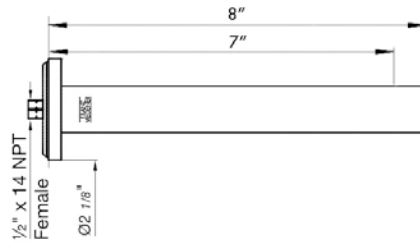

DIAGRAM

FINISHES

MODEL

Round Slide Bar complete including hand shower, 60" hose and outlet elbow

- Polished Chrome FV128.02-PC
- Polished Nickel - PVD FV128.02-PN
- Brushed Nickel - PVD FV128.02-BN
- Polished Gold - PVD FV128.02-PG*
- Brushed Gold - PVD FV128.02-BG*
- Polished Rose Gold - PVD FV128.02-RG*
- Polished Brass - PVD FV128.02-PB*
- Brushed Brass - PVD FV128.02-BB*
- Satin Greystone - PVD FV128.02-GR*
- Satin Black - PVD FV128.02-BK*