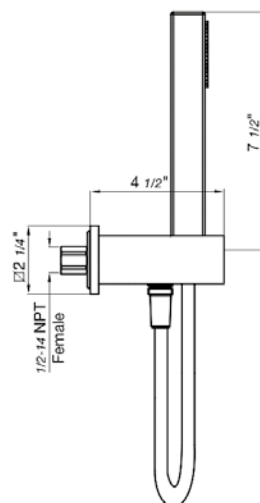

Polished Chrome	FV131/J3-PC
Polished Nickel - PVD	FV131/J3-PN
Brushed Nickel - PVD	FV131/J3-BN
Polished Gold - PVD	FV131/J3-PG*
Brushed Gold - PVD	FV131/J3-BG*
Polished Rose Gold - PVD	FV131/J3-RG*
Polished Brass - PVD	FV131/J3-PB*
Brushed Brass - PVD	FV131/J3-BB*
Satin Greystone - PVD	FV131/J3-SGR*
Satin Black - PVD	FV131/J3-BK*
Flat Black	FV131/J3-FB*
**Unlacquered Polished Brass	FV131/J3-UPB*

Hand shower assembly. All in one swivel holder and water supply, 1/2" NPT Female.

*Non-stock finish – allow 6 to 8 weeks. - **UPB is a living finish and is therefore excluded from finish warranty.