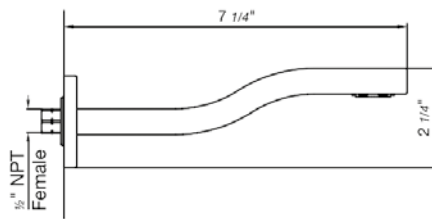

DIAGRAM

FINISHES

MODEL

Square Slide Bar complete including hand shower, 60" hose and outlet elbow

- Polished Chrome FV128.01-PC
- Polished Nickel - PVD FV128.01-PN
- Brushed Nickel - PVD FV128.01-BN
- Polished Gold - PVD FV128.01-PG*
- Brushed Gold - PVD FV128.01-BG*
- Polished Rose Gold - PVD FV128.01-RG*
- Polished Brass - PVD FV128.01-PB*
- Brushed Brass - PVD FV128.01-BB*
- Satin Greystone - PVD FV128.01-SGR*
- Satin Black - PVD FV128.01-BK*