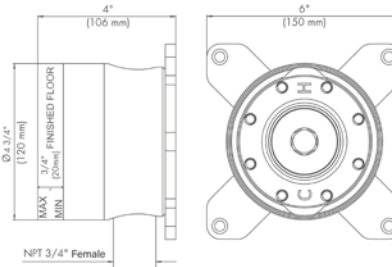

- Polished Chrome FV215/F4.0-PC
- Polished Nickel - PVD FV215/F4.0-PN
- Brushed Nickel - PVD FV215/F4.0-BN
- Polished Gold - PVD FV215/F4.0-PG*
- Brushed Gold - PVD FV215/F4.0-BG*
- Polished Rose Gold - PVD FV215/F4.0-RG*
- Polished Brass - PVD FV215/F4.0-PB*
- Brushed Brass - PVD FV215/F4.0-BB*
- Satin Greystone - PVD FV215/F4.0-SGR*
- Satin Black - PVD FV215/F4.0-BK*
- Flat Black FV215/F4.0-FB*
- **Unlacquered Polished Brass FV215/F4.0-UPB*

Square freestanding tub faucet. Trim only. Flow rate through spout 14 GPM @ 60 PSI. Flow rate through handshower 1.75 GPM @ 60 PSI.

Note: This set uses the FV215.BASE freestanding rough valve; which is sold separately (see below).

FV215.BASE

Freestanding rough valve 3/4" NPT FEM