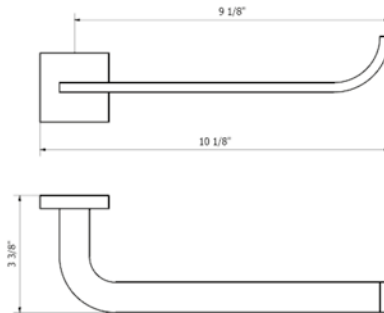

- Polished Chrome FV163/F4-PC
- Polished Nickel - PVD FV163/F4-PN
- Brushed Nickel - PVD FV163/F4-BN
- Polished Gold - PVD FV163/F4-PG*
- Brushed Gold - PVD FV163/F4-BG*
- Polished Rose Gold - PVD FV163/F4-RG*
- Polished Brass - PVD FV163/F4-PB*
- Brushed Brass - PVD FV163/F4-BB*
- Satin Greystone - PVD FV163/F4-SGR*
- Satin Black - PVD FV163/F4-BK*
- Flat Black FV163/F4-FB*
- **Unlacquered Polished Brass FV163/F4-UPB*

Towel holder