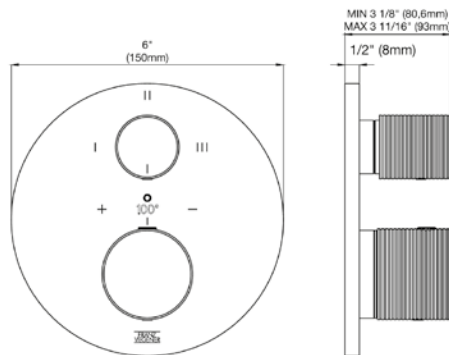

- Polished Chrome FV247R.0-PC
- Polished Nickel - PVD FV247R.0-PN
- Brushed Nickel - PVD FV247R.0-BN
- Polished Gold - PVD FV247R.0-PG*
- Brushed Gold - PVD FV247R.0-BG*
- Polished Rose Gold - PVD FV247R.0-RG*
- Polished Brass - PVD FV247R.0-PB*
- Brushed Brass - PVD FV247R.0-BB*
- Satin Greystone - PVD FV247R.0-SGR*
- Satin Black - PVD FV247R.0-BK*
- Flat Black FV247R.0-FB*
- **Unlacquered Polished Brass FV247R.0-UPB*

Thermostatic wall valve with three outlets - trim only

Note: This set uses the FV247.BASE 1/2" thermostatic wall valve