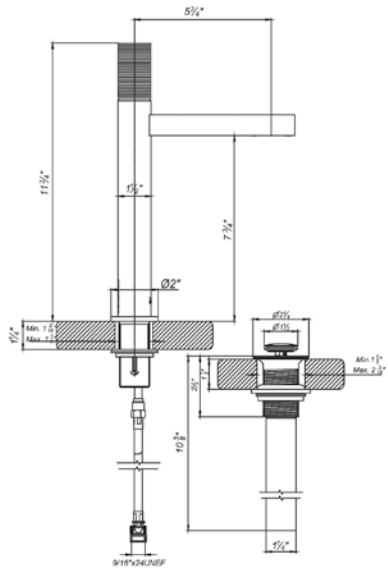

Vessel height, single handle lavatory set with push-down pop-up drain assembly (no lift rod)