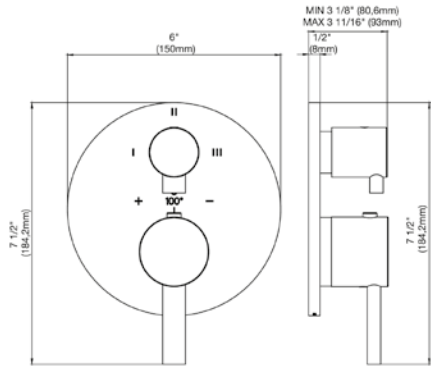

5 5/16" (135mm) 5 5/16" (130mm) 1/2" thermostatic rough-in valve only with integral two port non-sharing diverter and shut-off 5.5 gpm (gallons per minute) flow rate (@60 psi)