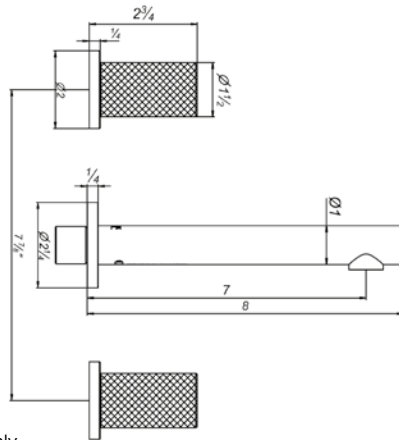

Tall vessel height, single handle lavatory set with push-down pop-up drain assembly (no lift rod)

Wall-mounted lavatory faucet less drain assembly. Trim only.