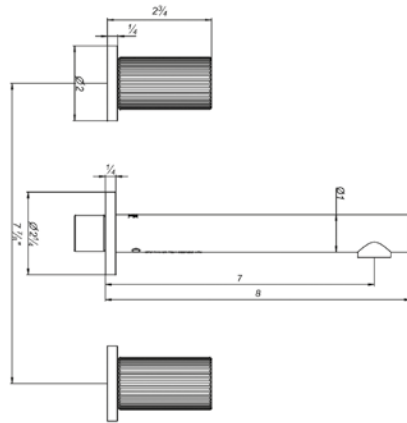

- Polished Chrome FV181.02/J2V-PC
- Polished Nickel - PVD FV181.02/J2V-PN
- Brushed Nickel - PVD FV181.02/J2V-BN
- Polished Gold - PVD FV181.02/J2V-PG*
- Brushed Gold - PVD FV181.02/J2V-BG*
- Polished Rose Gold - PVD FV181.02/J2V-RG*
- Polished Brass - PVD FV181.02/J2V-PB*
- Brushed Brass - PVD FV181.02/J2V-BB*
- Satin Greystone - PVD FV181.02/J2V-SGR*
- Satin Black - PVD FV181.02/J2V-BK*
- Flat Black FV181.02/J2V-FB*
- **Unlacquered Polished Brass FV181.02/J2V-UPB*

Tall vessel height, single handle lavatory set with push-down pop-up drain assembly (no lift rod)

- Polished Chrome FV203/J2V.0-PC
- Polished Nickel - PVD FV203/J2V.0-PN
- Brushed Nickel - PVD FV203/J2V.0-BN
- Polished Gold - PVD FV203/J2V.0-PG*
- Brushed Gold - PVD FV203/J2V.0-BG*
- Polished Rose Gold - PVD FV203/J2V.0-RG*
- Polished Brass - PVD FV203/J2V.0-PB*
- Brushed Brass - PVD FV203/J2V.0-BB*
- Satin Greystone - PVD FV203/J2V.0-SGR*
- Satin Black - PVD FV203/J2V.0-BK*
- Flat Black FV203/J2V.0-FB*
- **Unlacquered Polished Brass FV203/J2V.0-UPB*

Wall-mounted lavatory faucet less drain assembly. Trim only.

Note: This set uses the FV203.BASE rough valve for wall lavatory. 1/2" Fem NPT connection