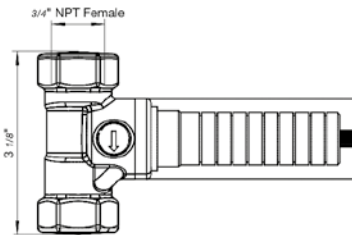

FV480.BASE-19

Wall volume control, 3/4" rough valve.