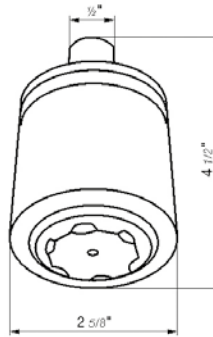

PHOTOGRAPH · DESCRIPTION

DIAGRAM

FINISHES

MODEL

Adjustable multifunction shower head features variable spray with self-cleaning function and massage spray.

- Polished Chrome FV126.09-PC
- Polished Nickel - PVD FV126.09-PN
- Brushed Nickel - PVD FV126.09-BN
- Polished Gold - PVD FV126.09-PG*
- Brushed Gold - PVD FV126.09-BG*
- Polished Rose Gold - PVD FV126.09-RG*
- Polished Brass - PVD FV126.09-PB*
- Brushed Brass - PVD FV126.09-BB*
- Satin Greystone - PVD FV126.09-SGR*
- Satin Black - PVD FV126.09-BK*
- **Unlacquered Polished Brass FV126.09-UPB*