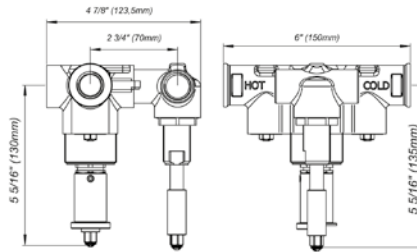

- Polished Chrome FV227/60.0-PC
- Polished Nickel - PVD FV227/60.0-PN
- Brushed Nickel - PVD FV227/60.0-BN
- Polished Gold - PVD FV227/60.0-PG*
- Brushed Gold - PVD FV227/60.0-BG*
- Polished Rose Gold - PVD FV227/60.0-RG*
- Polished Brass - PVD FV227/60.0-PB*
- Brushed Brass - PVD FV227/60.0-BB*
- Satin Greystone - PVD FV227/60.0-SGR*
- Satin Black - PVD FV227/60.0-BK*
- Flat Black FV227/60.0-FB*
- **Unlacquered Polished Brass FV227/60.0-UPB*

Thermostatic wall valve - trim only

Note: This set uses the FV227.BASE 1/2" thermostatic wall valve

FV227.BASE