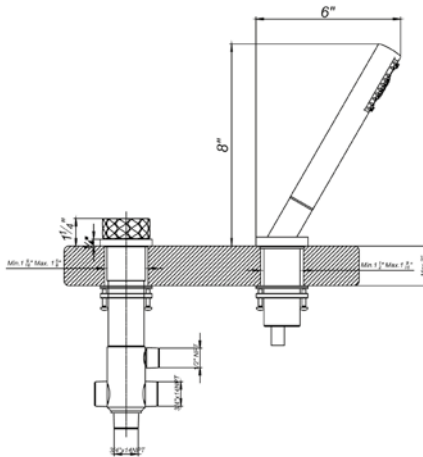

- Polished Chrome FV210/59D-PC
- Polished Nickel - PVD FV210/59D-PN
- Brushed Nickel - PVD FV210/59D-BN
- Polished Gold - PVD FV210/59D-PG*
- Brushed Gold - PVD FV210/59D-BG*
- Polished Rose Gold - PVD FV210/59D-RG*
- Polished Brass - PVD FV210/59D-PB*
- Brushed Brass - PVD FV210/59D-BB*
- Satin Greystone - PVD FV210/59D-SGR*
- Satin Black - PVD FV210/59D-BK*
- Flat Black FV210/59D-FB*
- **Unlacquered Polished Brass FV210/59D-UPB*

Deck mounted Roman bath faucet 3/4" valves.

- Polished Chrome FV133/59D.0-PC
- Polished Nickel - PVD FV133/59D.0-PN
- Brushed Nickel - PVD FV133/59D.0-BN
- Polished Gold - PVD FV133/59D.0-PG*
- Brushed Gold - PVD FV133/59D.0-BG*
- Polished Rose Gold - PVD FV133/59D.0-RG*
- Polished Brass - PVD FV133/59D.0-PB*
- Brushed Brass - PVD FV133/59D.0-BB*
- Satin Greystone - PVD FV133/59D.0-SGR*
- Satin Black - PVD FV133/59D.0-BK*
- Flat Black FV133/59D.0-FB*
- **Unlacquered Polished Brass FV133/59D.0-UPB*

*Non-stock finish – allow 6 to 8 weeks. - **UPB is a living finish and is therefore excluded from finish warranty.