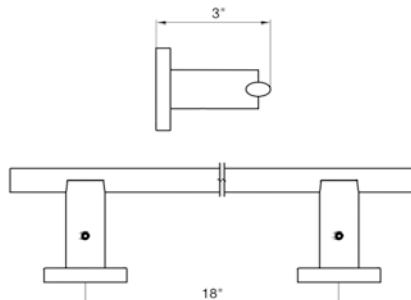

- Polished Chrome FV164/59-PC
- Polished Nickel - PVD FV164/59-PN
- Brushed Nickel - PVD FV164/59-BN
- Polished Gold - PVD FV164/59-PG*
- Brushed Gold - PVD FV164/59-BG*
- Polished Rose Gold - PVD FV164/59-RG*
- Polished Brass - PVD FV164/59-PB*
- Brushed Brass - PVD FV164/59-BB*
- Satin Greystone - PVD FV164/59-SGR*
- Satin Black - PVD FV164/59-BK*
- Flat Black FV164/59-FB*
- **Unlacquered Polished Brass FV164/59-UPB*

*Non-stock finish – allow 6 to 8 weeks. - **UPB is a living finish and is therefore excluded from finish warranty.