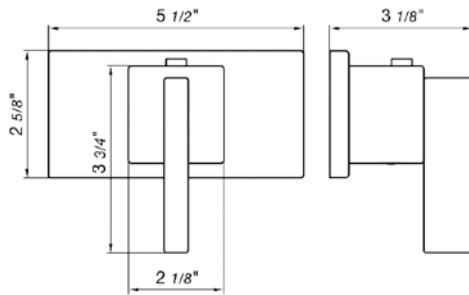

PHOTOGRAPH · DESCRIPTION

DIAGRAM

FINISHES

MODEL

- Polished Chrome FV248.02-PC
- Polished Nickel - PVD FV248.02-PN
- Brushed Nickel - PVD FV248.02-BN
- Polished Gold - PVD FV248.02-PG*
- Brushed Gold - PVD FV248.02-BG*
- Polished Rose Gold - PVD FV248.02-RG*
- Polished Brass - PVD FV248.02-PB*
- Brushed Brass - PVD FV248.02-BB*
- Satin Greystone - PVD FV248.02-SGR*
- Satin Black - PVD FV248.02-BK*
- Flat Black FV248.02-FB*
- **Unlacquered Polished Brass FV248.02-UPB*

- Polished Chrome FV248.03-PC
- Polished Nickel - PVD FV248.03-PN
- Brushed Nickel - PVD FV248.03-BN
- Polished Gold - PVD FV248.03-PG*
- Brushed Gold - PVD FV248.03-BG*
- Polished Rose Gold - PVD FV248.03-RG*
- Polished Brass - PVD FV248.03-PB*
- Brushed Brass - PVD FV248.03-BB*
- Satin Greystone - PVD FV248.03-SGR*
- Satin Black - PVD FV248.03-BK*
- Flat Black FV248.03-FB*
- **Unlacquered Polished Brass FV248.03-UPB*