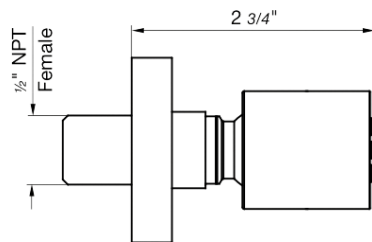

- Polished Chrome FV138.01-PC
- Polished Nickel - PVD FV138.01-PN
- Brushed Nickel - PVD FV138.01-BN
- Polished Gold - PVD FV138.01-PG*
- Brushed Gold - PVD FV138.01-BG*
- Polished Rose Gold - PVD FV138.01-RG*
- Polished Brass - PVD FV138.01-PB*
- Brushed Brass - PVD FV138.01-BB*
- Satin Greystone - PVD FV138.01-SGR*
- Satin Black - PVD FV138.01-BK*
- Flat Black FV138.01-FB*
- **Unlacquered Polished Brass FV138.01-UPB*

Body spray-contemporary round. Three pulsating mini-jets

*Non-stock finish – allow 6 to 8 weeks. - **UPB is a living finish and is therefore excluded from finish warranty.