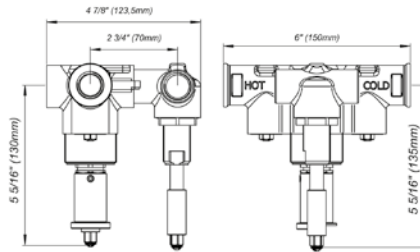

- Polished Chrome FV227/K3.0-PC
- Polished Nickel - PVD FV227/K3.0-PN
- Brushed Nickel - PVD FV227/K3.0-BN
- Polished Gold - PVD FV227/K3.0-PG*
- Brushed Gold - PVD FV227/K3.0-BG*
- Polished Rose Gold - PVD FV227/K3.0-RG*
- Polished Brass - PVD FV227/K3.0-PB*
- Brushed Brass - PVD FV227/K3.0-BB*
- Satin Greystone - PVD FV227/K3.0-SGR*
- Satin Black - PVD FV227/K3.0-BK*
- Flat Black FV227/K3.0-FB*
- **Unlacquered Polished Brass FV227/K3.0-UPB*

Thermostatic wall valve - trim only

Note: This set uses the FV227.BASE 1/2" thermostatic wall valve

FV227.BASE