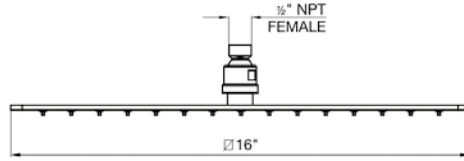

PHOTOGRAPH · DESCRIPTION

DIAGRAM

FINISHES

MODEL

- Polished Stainless FV126.05.2.0-PS***
- Brushed Nickel - PVD FV126.05.2.0-BN
- Polished Gold - PVD FV126.05.2.0-PG*
- Brushed Gold - PVD FV126.05.2.0-BG*
- Polished Rose Gold - PVD FV126.05.2.0-RG*
- Polished Brass - PVD FV126.05.2.0-PB*
- Brushed Brass - PVD FV126.05.2.0-BB*
- Satin Greystone - PVD FV126.05.2.0-SGR*
- Satin Black - PVD FV126.05.2.0-BK*
- Flat Black FV126.05.2.0-FB*