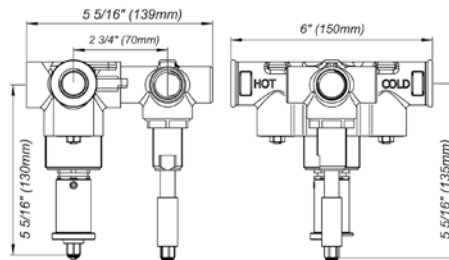

- Polished Chrome FV247/J2.0-PC
- Polished Nickel - PVD FV247/J2.0-PN
- Brushed Nickel - PVD FV247/J2.0-BN
- Polished Gold - PVD FV247/J2.0-PG*
- Brushed Gold - PVD FV247/J2.0-BG*
- Polished Rose Gold - PVD FV247/J2.0-RG*
- Polished Brass - PVD FV247/J2.0-PB*
- Brushed Brass - PVD FV247/J2.0-BB*
- Satin Greystone - PVD FV247/J2.0-SGR*
- Satin Black - PVD FV247/J2.0-BK*
- Flat Black FV247/J2.0-FB*
- **Unlacquered Polished Brass FV247/J2.0-UPB*

Thermostatic wall valve with three outlets - trim only

Note: This set uses the FV247.BASE 1/2" thermostatic wall valve

FV247.BASE

1/2" thermostatic rough-in valve only, with integral three port non-sharing diverter and shut-off.

*Non-stock finish – allow 6 to 8 weeks. - **UPB is a living finish and is therefore excluded from finish warranty.