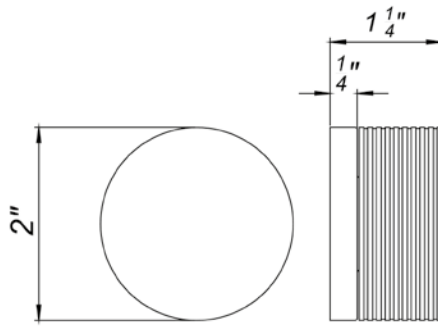

PHOTOGRAPH · DESCRIPTION

DIAGRAM

FINISHES

MODEL

- Polished Chrome FV480R.0-PC
- Polished Nickel - PVD FV480R.0-PN
- Brushed Nickel - PVD FV480R.0-BN
- Polished Gold - PVD FV480R.0-PG*
- Brushed Gold - PVD FV480R.0-BG*
- Polished Rose Gold - PVD FV480R.0-RG*
- Polished Brass - PVD FV480R.0-PB*
- Brushed Brass - PVD FV480R.0-BB*
- Satin Greystone - PVD FV480R.0-SGR*
- Satin Black - PVD FV480R.0-BK*
- Flat Black FV480R.0-FB*
- **Unlacquered Polished Brass FV480R.0-UPB*

Wall volume control. Trim only.

Note: This set uses the FV480.BASE-19 Wall volume control, 3/4" rough valve only or the FV680.BASE 3 port diverter valve rough-in (can be converted to a 2 port by changing a washer).