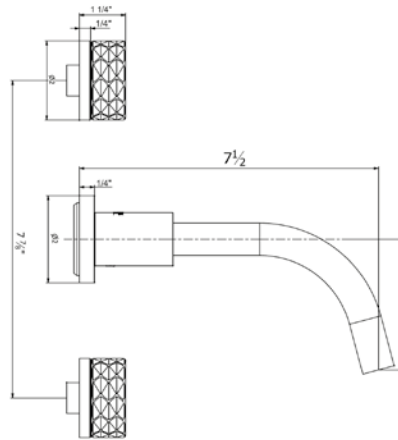

Wall-mounted lavatory faucet less drain assembly. Trim only.

Note: This set uses the FV203.BASE rough valve for wall lavatory. 1/2" Fem NPT connection

- Polished Chrome FV203/59D.0-PC
- Polished Nickel - PVD FV203/59D.0-PN
- Brushed Nickel - PVD FV203/59D.0-BN
- Polished Gold - PVD FV203/59D.0-PG*
- Brushed Gold - PVD FV203/59D.0-BG*
- Polished Rose Gold - PVD FV203/59D.0-RG*
- Polished Brass - PVD FV203/59D.0-PB*
- Brushed Brass - PVD FV203/59D.0-BB*
- Satin Greystone - PVD FV203/59D.0-SGR*
- Satin Black - PVD FV203/59D.0-BK*
- Flat Black FV203/59D.0-FB*
- **Unlacquered Polished Brass FV203/59D.0-UPB*