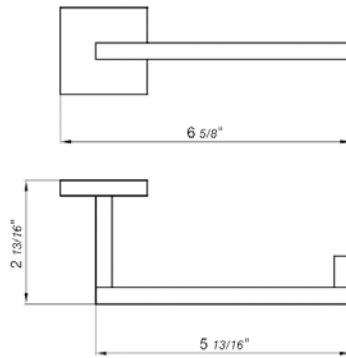

PHOTOGRAPH · DESCRIPTION

DIAGRAM

FINISHES

MODEL

Toilet paper holder

- Polished Chrome FV167/85-PC
- Polished Nickel - PVD FV167/85-PN
- Brushed Nickel - PVD FV167/85-BN
- Polished Gold - PVD FV167/85-PG*
- Brushed Gold - PVD FV167/85-BG*
- Polished Rose Gold - PVD FV167/85-RG*
- Polished Brass - PVD FV167/85-PB*
- Brushed Brass - PVD FV167/85-BB*
- Satin Greystone - PVD FV167/85-SGR*
- Satin Black - PVD FV167/85-BK*
- Flat Black FV167/85-FB*
- **Unlacquered Polished Brass FV167/85-UPB*