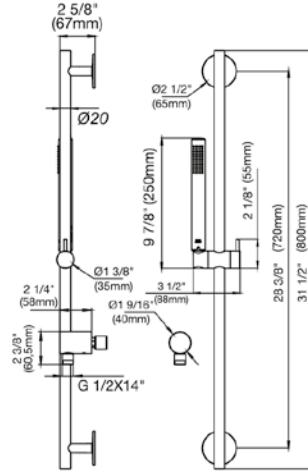

PHOTOGRAPH · DESCRIPTION

DIAGRAM

FINISHES

MODEL

- Polished Chrome FV128.02-PC
- Polished Nickel - PVD FV128.02-PN
- Brushed Nickel - PVD FV128.02-BN
- Polished Gold - PVD FV128.02-PG*
- Brushed Gold - PVD FV128.02-BG*
- Polished Rose Gold - PVD FV128.02-RG*
- Polished Brass - PVD FV128.02-PB*
- Brushed Brass - PVD FV128.02-BB*
- Satin Greystone - PVD FV128.02-GR*
- Satin Black - PVD FV128.02-BK*