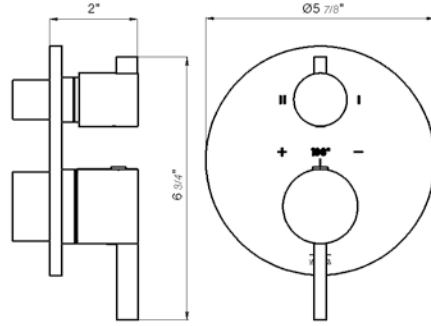

PHOTOGRAPH · DESCRIPTION

DIAGRAM

FINISHES

MODEL