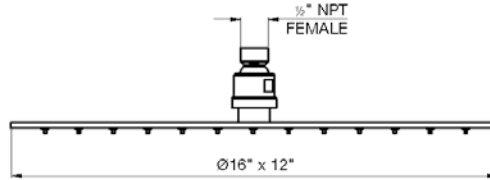

PHOTOGRAPH · DESCRIPTION

DIAGRAM

FINISHES

MODEL

Polished Stainless FV126.08.1.0-PS***

16" x 12" oval stainless steel rain head. Flow Rate 1.75 GPM @ 60 PSI.