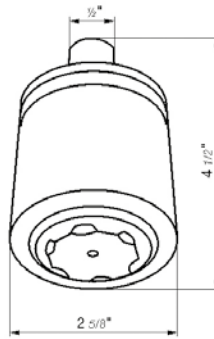

- Polished Chrome FV126.09-PC
- Polished Nickel - PVD FV126.09-PN
- Brushed Nickel - PVD FV126.09-BN
- Polished Gold - PVD FV126.09-PG*
- Brushed Gold - PVD FV126.09-BG*
- Polished Rose Gold - PVD FV126.09-RG*
- Polished Brass - PVD FV126.09-PB*
- Brushed Brass - PVD FV126.09-BB*
- Satin Greystone - PVD FV126.09-GR*
- Satin Black - PVD FV126.09-BK*
- **Unlacquered Polished Brass FV126.09-UPB*