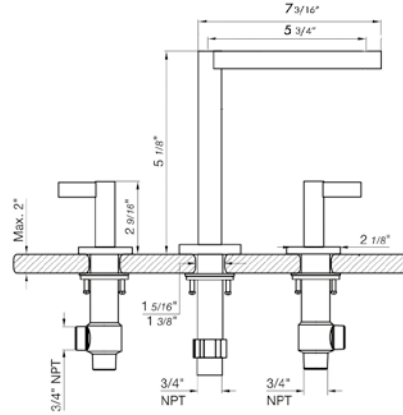

PHOTOGRAPH · DESCRIPTION

DIAGRAM

FINISHES

MODEL

- Polished Chrome FV210/J2L-PC
- Polished Nickel - PVD FV210/J2L-PN
- Brushed Nickel - PVD FV210/J2L-BN
- Polished Gold - PVD FV210/J2L-PG*
- Brushed Gold - PVD FV210/J2L-BG*
- Polished Rose Gold - PVD FV210/J2L-RG*
- Polished Brass - PVD FV210/J2L-PB*
- Brushed Brass - PVD FV210/J2L-BB*
- Satin Greystone - PVD FV210/J2L-SGR*
- Satin Black - PVD FV210/J2L-BK*
- Flat Black FV210/J2L-FB*
- **Unlacquered Polished Brass FV210/J2L-UPB*