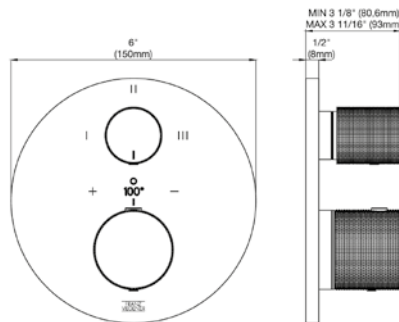

- Polished Chrome FV247K.0-PC
- Polished Nickel - PVD FV247K.0-PN
- Brushed Nickel - PVD FV247K.0-BN
- Polished Gold - PVD FV247K.0-PG*
- Brushed Gold - PVD FV247K.0-BG*
- Polished Rose Gold - PVD FV247K.0-RG*
- Polished Brass - PVD FV247K.0-PB*
- Brushed Brass - PVD FV247K.0-BB*
- Satin Greystone - PVD FV247K.0-SGR*
- Satin Black - PVD FV247K.0-BK*
- **Unlacquered Polished Brass FV247K.0-UPB*

Thermostatic wall valve with three outlets - trim only

Note: This set uses the FV247.BASE 1/2" thermostatic wall valve