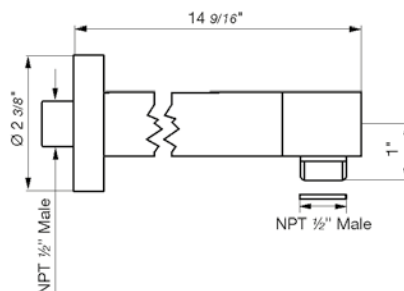

- Polished Chrome FV140.07/87-PC
- Polished Nickel - PVD FV140.07/87-PN
- Brushed Nickel - PVD FV140.07/87-BN
- Polished Gold - PVD FV140.07/87-PG*
- Brushed Gold - PVD FV140.07/87-BG*
- Polished Rose Gold - PVD FV140.07/87-RG*
- Polished Brass - PVD FV140.07/87-PB*
- Brushed Brass - PVD FV140.07/87-BB*
- Satin Greystone - PVD FV140.07/87-SGR*
- Satin Black - PVD FV140.07/87-BK*
- Flat Black FV140.07/87-FB*
- **Unlacquered Polished Brass FV140.07/87-UPB*

Shower arm and escutcheon

*Non-stock finish – allow 6 to 8 weeks. - **UPB is a living finish and is therefore excluded from finish warranty. ***PS works with Polished Nickel as well as Polished Chrome.