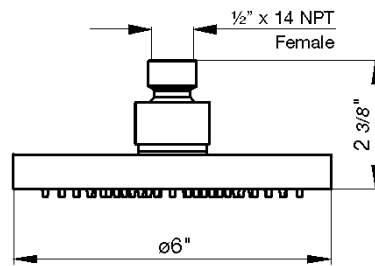

6" showerhead. Flow Rate 1.75 GPM @ 60 PSI.

- Polished Chrome FV126/59-PC
- Polished Nickel - PVD FV126/59-PN
- Brushed Nickel - PVD FV126/59-BN
- Polished Gold - PVD FV126/59-PG*
- Brushed Gold - PVD FV126/59-BG*
- Polished Rose Gold - PVD FV126/59-RG*
- Polished Brass - PVD FV126/59-PB*
- Brushed Brass - PVD FV126/59-BB*
- Satin Greystone - PVD FV126/59-SGR*
- Satin Black - PVD FV126/59-BK*
- Flat Black FV126/59-FB*
- **Unlacquered Polished Brass FV126/59-UPB*