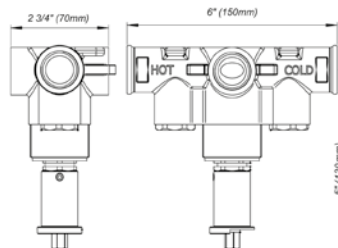

FV217.BASE

3/4" thermostatic wall rough-in valve only 17.5 gpm (gallons per minute) flow rate (@45 psi)

*Non-stock finish – allow 6 to 8 weeks. - **UPB is a living finish and is therefore excluded from finish warranty.