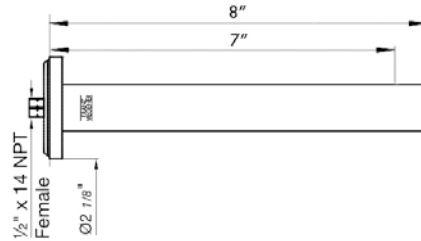

DIAGRAM

FINISHES

MODEL

Round Slide Bar complete including hand shower, 60" hose and outlet elbow

- Polished Chrome FV128.02-PC
- Polished Nickel - PVD FV128.02-PN
- Brushed Nickel - PVD FV128.02-BN
- Polished Gold - PVD FV128.02-PG*
- Brushed Gold - PVD FV128.02-BG*
- Polished Rose Gold - PVD FV128.02-RG*
- Polished Brass - PVD FV128.02-PB*
- Brushed Brass - PVD FV128.02-BB*
- Satin Greystone - PVD FV128.02-SGR*
- Satin Black - PVD FV128.02-BK*