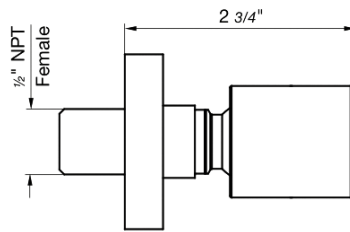

Body spray-contemporary round. Three pulsating mini-jets

- Polished Chrome FV138.01-PC
- Polished Nickel - PVD FV138.01-PN
- Brushed Nickel - PVD FV138.01-BN
- Polished Gold - PVD FV138.01-PG*
- Brushed Gold - PVD FV138.01-BG*
- Polished Rose Gold - PVD FV138.01-RG*
- Polished Brass - PVD FV138.01-PB*
- Brushed Brass - PVD FV138.01-BB*
- Satin Greystone - PVD FV138.01-SGR*
- Satin Black - PVD FV138.01-BK*
- Flat Black FV138.01-FB*
- **Unlacquered Polished Brass FV138.01-UPB*