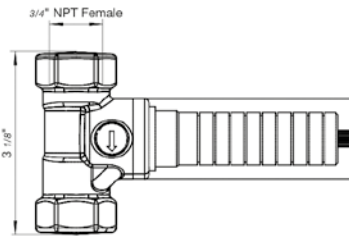

FV480.BASE-19

Wall volume control, 3/4" rough valve.