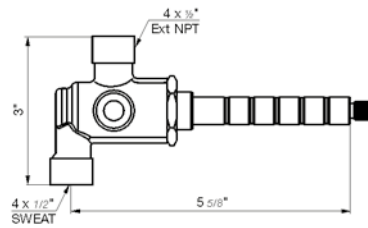

FV680.BASE

Wall diverter valve

3 port diverter valve rough-in (can be converted to a 2 port by changing a washer). To be used with any of our Volume Control Trims (does not have a built-in shutoff)

*Non-stock finish – allow 6 to 8 weeks. - **UPB is a living finish and is therefore excluded from finish warranty.