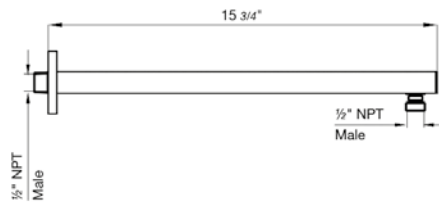

- Polished Stainless FV126.06.1.0-PS***

- Polished Chrome FV140/85.1.0-PC
- Polished Nickel - PVD FV140/85.1.0-PN
- Brushed Nickel - PVD FV140/85.1.0-BN
- Polished Gold - PVD FV140/85.1.0-PG*
- Brushed Gold - PVD FV140/85.1.0-BG*
- Polished Rose Gold - PVD FV140/85.1.0-RG*
- Polished Brass - PVD FV140/85.1.0-PB*
- Brushed Brass - PVD FV140/85.1.0-BB*
- Satin Greystone - PVD FV140/85.1.0-SGR*
- Satin Black - PVD FV140/85.1.0-BK*
- Flat Black FV140/85.1.0-FB*
- **Unlacquered Polished Brass FV140/85.1.0-UPB*

Square shower arm and escutcheon 1/2" NPT MALE connection