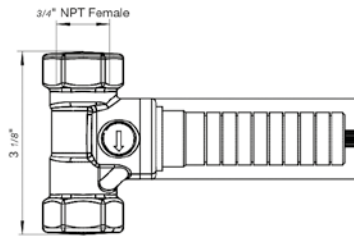

FV480.BASE-19

Wall volume control, 3/4" rough valve.