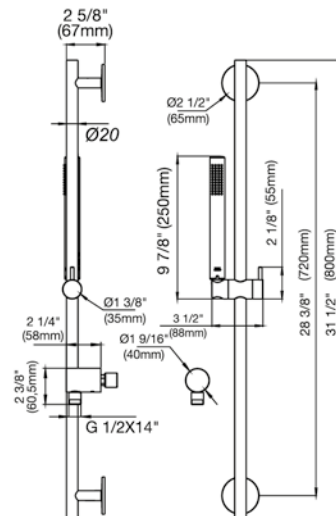

Freestanding rough valve 3/4" NPT FEM

- Polished Chrome FV128.02-PC
- Polished Nickel - PVD FV128.02-PN
- Brushed Nickel - PVD FV128.02-BN
- Polished Gold - PVD FV128.02-PG*
- Brushed Gold - PVD FV128.02-BG*
- Polished Rose Gold - PVD FV128.02-RG*
- Polished Brass - PVD FV128.02-PB*
- Brushed Brass - PVD FV128.02-BB*
- Satin Greystone - PVD FV128.02-SGR*
- Satin Black - PVD FV128.02-BK*

*Non-stock finish – allow 6 to 8 weeks. - **UPB is a living finish and is therefore excluded from finish warranty.