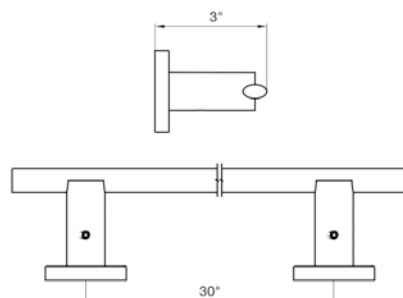

24" towel bar

- Polished Chrome FV164.01/59-PC
- Polished Nickel - PVD FV164.01/59-PN
- Brushed Nickel - PVD FV164.01/59-BN
- Polished Gold - PVD FV164.01/59-PG*
- Brushed Gold - PVD FV164.01/59-BG*
- Polished Rose Gold - PVD FV164.01/59-RG*
- Polished Brass - PVD FV164.01/59-PB*
- Brushed Brass - PVD FV164.01/59-BB*
- Satin Greystone - PVD FV164.01/59-SGR*
- Satin Black - PVD FV164.01/59-BK*
- Flat Black FV164.01/59-FB*
- **Unlacquered Polished Brass FV164.01/59-UPB*