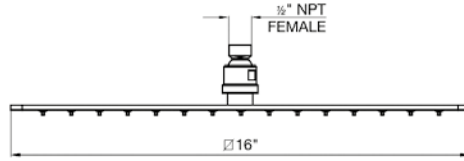

PHOTOGRAPH · DESCRIPTION

DIAGRAM

FINISHES

MODEL