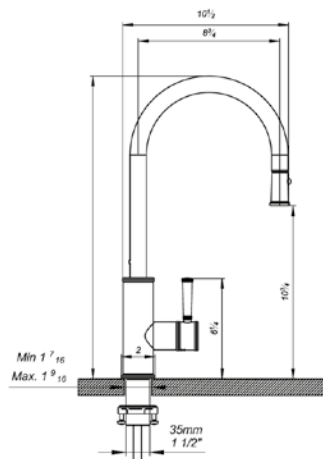

Single handle deck mount kitchen mixer with pull-down sprayer. Flexible hose included.

- Polished Chrome FV412.01/K3-PC
- Polished Nickel - PVD FV412.01/K3-PN
- Brushed Nickel - PVD FV412.01/K3-BN
- Polished Gold - PVD FV412.01/K3-PG*
- Brushed Gold - PVD FV412.01/K3-BG*
- Polished Rose Gold - PVD FV412.01/K3-RG*
- Polished Brass - PVD FV412.01/K3-PB*
- Brushed Brass - PVD FV412.01/K3-BB*
- Satin Greystone - PVD FV412.01/K3-SGR*
- Satin Black - PVD FV412.01/K3-BK*
- Flat Black FV412.01/K3-FB*
- **Unlacquered Polished Brass FV412.01/K3-UPB*

*Non-stock finish – allow 6 to 8 weeks. - **UPB is a living finish and is therefore excluded from finish warranty.