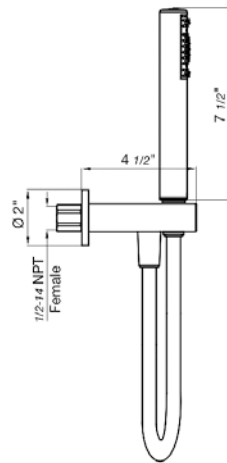

PHOTOGRAPH · DESCRIPTION

DIAGRAM

FINISHES

MODEL