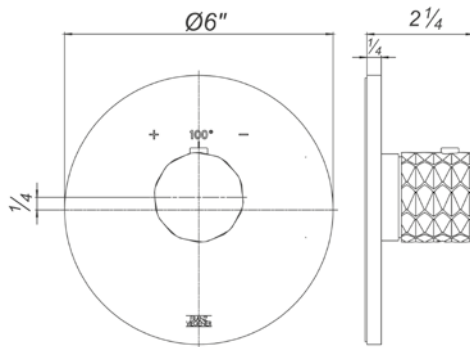

PHOTOGRAPH · DESCRIPTION

DIAGRAM

FINISHES

MODEL

Push down pop-up with overflow, with extra long tallpiece.

- Polished Chrome FV248.02-PC
- Polished Nickel - PVD FV248.02-PN
- Brushed Nickel - PVD FV248.02-BN
- Polished Gold - PVD FV248.02-PG*
- Brushed Gold - PVD FV248.02-BG*
- Polished Rose Gold - PVD FV248.02-RG*
- Polished Brass - PVD FV248.02-PB*
- Brushed Brass - PVD FV248.02-BB*
- Satin Greystone - PVD FV248.02-SGR*
- Satin Black - PVD FV248.02-BK*
- Flat Black FV248.02-FB*
- **Unlacquered Polished Brass FV248.02-UPB*

Push down pop-up without overflow, with extra long tallpiece.

- Polished Chrome FV248.03-PC
- Polished Nickel - PVD FV248.03-PN
- Brushed Nickel - PVD FV248.03-BN
- Polished Gold - PVD FV248.03-PG*
- Brushed Gold - PVD FV248.03-BG*
- Polished Rose Gold - PVD FV248.03-RG*
- Polished Brass - PVD FV248.03-PB*
- Brushed Brass - PVD FV248.03-BB*
- Satin Greystone - PVD FV248.03-SGR*
- Satin Black - PVD FV248.03-BK*
- Flat Black FV248.03-FB*
- **Unlacquered Polished Brass FV248.03-UPB*

- Polished Chrome FV217D.0-PC
- Polished Nickel - PVD FV217D.0-PN
- Brushed Nickel - PVD FV217D.0-BN
- Polished Gold - PVD FV217D.0-PG*
- Brushed Gold - PVD FV217D.0-BG*
- Polished Rose Gold - PVD FV217D.0-RG*
- Polished Brass - PVD FV217D.0-PB*
- Brushed Brass - PVD FV217D.0-BB*
- Satin Greystone - PVD FV217D.0-SGR*
- Satin Black - PVD FV217D.0-BK*
- Flat Black FV217D.0-FB*
- **Unlacquered Polished Brass FV217D.0-UPB*

Thermostatic wall valve. Trim only.

Note: This set uses the FV217.BASE 3/4" thermostatic wall valve