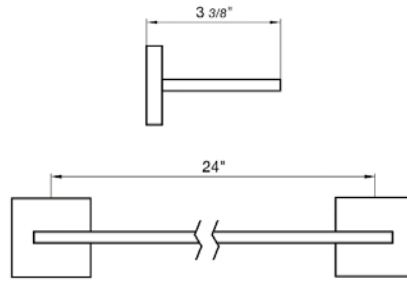

18" towel bar

*Non-stock finish – allow 6 to 8 weeks. - **UPB is a living finish and is therefore excluded from finish warranty.

PHOTOGRAPH · DESCRIPTION

DIAGRAM

FINISHES

MODEL

24" towel bar

- Polished Chrome FV164.01/J4-PC
- Polished Nickel - PVD FV164.01/J4-PN
- Brushed Nickel - PVD FV164.01/J4-BN
- Polished Gold - PVD FV164.01/J4-PG*
- Brushed Gold - PVD FV164.01/J4-BG*
- Polished Rose Gold - PVD FV164.01/J4-RG*
- Polished Brass - PVD FV164.01/J4-PB*
- Brushed Brass - PVD FV164.01/J4-BB*
- Satin Greystone - PVD FV164.01/J4-SGR*
- Satin Black - PVD FV164.01/J4-BK*
- Flat Black FV164.01/J4-FB*
- **Unlacquered Polished Brass FV164.01/J4-UPB*