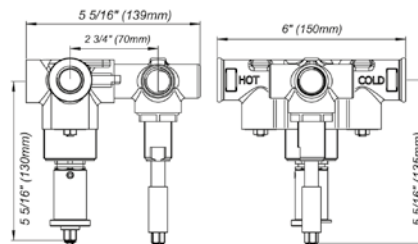

- Polished Chrome FV247.0-PC
- Polished Nickel - PVD FV247.0-PN
- Brushed Nickel - PVD FV247.0-BN
- Polished Gold - PVD FV247.0-PG*
- Brushed Gold - PVD FV247.0-BG*
- Polished Rose Gold - PVD FV247.0-RG*
- Polished Brass - PVD FV247.0-PB*
- Brushed Brass - PVD FV247.0-BB*
- Satin Greystone - PVD FV247.0-SGR*
- Satin Black - PVD FV247.0-BK*
- Flat Black FV247.0-FB*
- **Unlacquered Polished Brass FV247.0-UPB*

Thermostatic wall valve with three outlets - trim only

Note: This set uses the FV247.BASE 1/2" thermostatic wall valve

FV247.BASE

1/2" thermostatic rough-in valve only, with integral three port non-sharing diverter and shut-off.

*Non-stock finish – allow 6 to 8 weeks. - **UPB is a living finish and is therefore excluded from finish warranty.