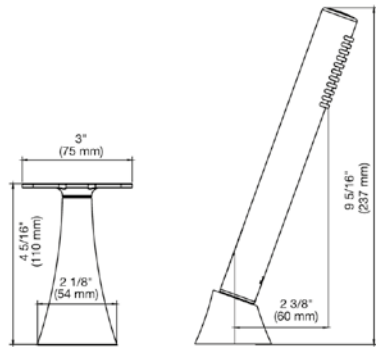

- Polished Chrome FV133/K4.0-PC
- Polished Nickel - PVD FV133/K4.0-PN
- Brushed Nickel - PVD FV133/K4.0-BN
- Polished Gold - PVD FV133/K4.0-PG*
- Brushed Gold - PVD FV133/K4.0-BG*
- Polished Rose Gold - PVD FV133/K4.0-RG*
- Polished Brass - PVD FV133/K4.0-PB*
- Brushed Brass - PVD FV133/K4.0-BB*
- Satin Greystone - PVD FV133/K4.0-SGR*
- Satin Black - PVD FV133/K4.0-BK*
- Flat Black FV133/K4.0-FB*
- **Unlacquered Polished Brass FV133/K4.0-UPB*

*Non-stock finish – allow 6 to 8 weeks. - **UPB is a living finish and is therefore excluded from finish warranty.