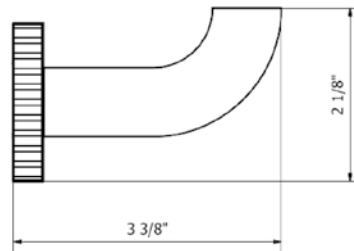

- Polished Chrome FV166/F4-PC
- Polished Nickel - PVD FV166/F4-PN
- Brushed Nickel - PVD FV166/F4-BN
- Polished Gold - PVD FV166/F4-PG*
- Brushed Gold - PVD FV166/F4-BG*
- Polished Rose Gold - PVD FV166/F4-RG*
- Polished Brass - PVD FV166/F4-PB*
- Brushed Brass - PVD FV166/F4-BB*
- Satin Greystone - PVD FV166/F4-SGR*
- Satin Black - PVD FV166/F4-BK*
- Flat Black FV166/F4-FB*
- **Unlacquered Polished Brass FV166/F4-UPB*

Robe hook