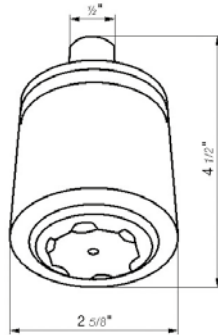

- Polished Chrome FV126.09-PC
- Polished Nickel - PVD FV126.09-PN
- Brushed Nickel - PVD FV126.09-BN
- Polished Gold - PVD FV126.09-PG*
- Brushed Gold - PVD FV126.09-BG*
- Polished Rose Gold - PVD FV126.09-RG*
- Polished Brass - PVD FV126.09-PB*
- Brushed Brass - PVD FV126.09-BB*
- Satin Greystone - PVD FV126.09-SGR*
- Satin Black - PVD FV126.09-BK*
- **Unlacquered Polished Brass FV126.09-UPB*