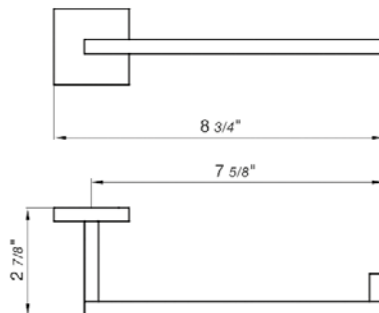

Body spray-contemporary square. Three pulsating mini-jets.

- Polished Chrome FV138.03-PC
- Polished Nickel - PVD FV138.03-PN
- Brushed Nickel - PVD FV138.03-BN
- Polished Gold - PVD FV138.03-PG*
- Brushed Gold - PVD FV138.03-BG*
- Polished Rose Gold - PVD FV138.03-RG*
- Polished Brass - PVD FV138.03-PB*
- Brushed Brass - PVD FV138.03-BB*
- Satin Greystone - PVD FV138.03-SGR*
- Satin Black - PVD FV138.03-BK*
- Flat Black FV138.03-FB*
- **Unlacquered Polished Brass FV138.03-UPB*

Towel holder