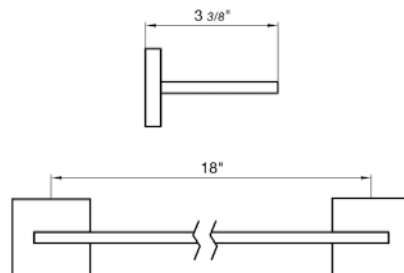

- Polished Chrome FV164/J4-PC
- Polished Nickel - PVD FV164/J4-PN
- Brushed Nickel - PVD FV164/J4-BN
- Polished Gold - PVD FV164/J4-PG*
- Brushed Gold - PVD FV164/J4-BG*
- Polished Rose Gold - PVD FV164/J4-RG*
- Polished Brass - PVD FV164/J4-PB*
- Brushed Brass - PVD FV164/J4-BB*
- Satin Greystone - PVD FV164/J4-SGR*
- Satin Black - PVD FV164/J4-BK*
- Flat Black FV164/J4-FB*
- **Unlacquered Polished Brass FV164/J4-UPB*

*Non-stock finish – allow 6 to 8 weeks. - **UPB is a living finish and is therefore excluded from finish warranty.