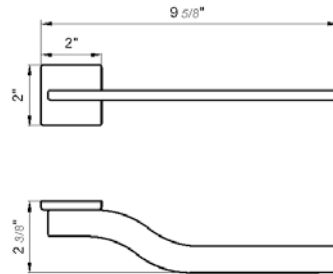

Body spray-contemporary square. Three pulsating mini-jets.

- Polished Chrome FV163/K2-PC
- Polished Nickel - PVD FV163/K2-PN
- Brushed Nickel - PVD FV163/K2-BN
- Polished Gold - PVD FV163/K2-PG*
- Brushed Gold - PVD FV163/K2-BG*
- Polished Rose Gold - PVD FV163/K2-RG*
- Polished Brass - PVD FV163/K2-PB*
- Brushed Brass - PVD FV163/K2-BB*
- Satin Greystone - PVD FV163/K2-SGR*
- Satin Black - PVD FV163/K2-BK*
- Flat Black FV163/K2-FB*
- **Unlacquered Polished Brass FV163/K2-UPB*

Towel holder