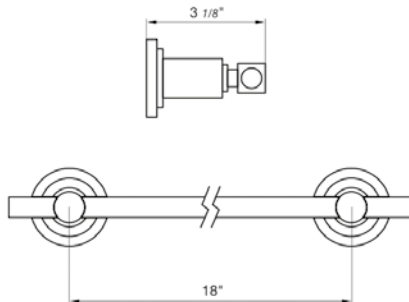

- Polished Chrome FV164/87-PC
- Polished Nickel - PVD FV164/87-PN
- Brushed Nickel - PVD FV164/87-BN
- Polished Gold - PVD FV164/87-PG*
- Brushed Gold - PVD FV164/87-BG*
- Polished Rose Gold - PVD FV164/87-RG*
- Polished Brass - PVD FV164/87-PB*
- Brushed Brass - PVD FV164/87-BB*
- Satin Greystone - PVD FV164/87-SGR*
- Satin Black - PVD FV164/87-BK*
- Flat Black FV164/87-FB*
- **Unlacquered Polished Brass FV164/87-UPB*

*Non-stock finish – allow 6 to 8 weeks. - **UPB is a living finish and is therefore excluded from finish warranty.