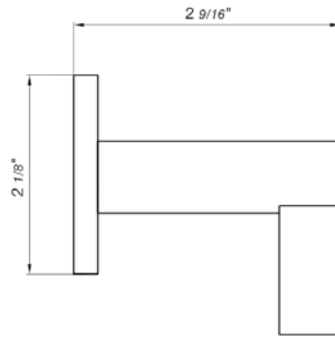

PHOTOGRAPH · DESCRIPTION

DIAGRAM

FINISHES

MODEL

- Polished Chrome FV480/J2L.0-PC
- Polished Nickel - PVD FV480/J2L.0-PN
- Brushed Nickel - PVD FV480/J2L.0-BN
- Polished Gold - PVD FV480/J2L.0-PG*
- Brushed Gold - PVD FV480/J2L.0-BG*
- Polished Rose Gold - PVD FV480/J2L.0-RG*
- Polished Brass - PVD FV480/J2L.0-PB*
- Brushed Brass - PVD FV480/J2L.0-BB*
- Satin Greystone - PVD FV480/J2L.0-SGR*
- Satin Black - PVD FV480/J2L.0-BK*
- Flat Black FV480/J2L.0-FB*
- **Unlacquered Polished Brass FV480/J2L.0-UPB*

Wall volume control. Trim only

Note: This set uses the FV480.BASE-19 Wall volume control, 3/4" rough valve only or the FV680.BASE 3 port diverter valve rough-in (can be converted to a 2 port by changing a washer).