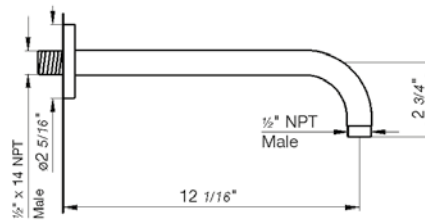

- Polished Chrome FV140/59-PC
- Polished Nickel - PVD FV140/59-PN
- Brushed Nickel - PVD FV140/59-BN
- Polished Gold - PVD FV140/59-PG*
- Brushed Gold - PVD FV140/59-BG*
- Polished Rose Gold - PVD FV140/59-RG*
- Polished Brass - PVD FV140/59-PB*
- Brushed Brass - PVD FV140/59-BB*
- Satin Greystone - PVD FV140/59-SGR*
- Satin Black - PVD FV140/59-BK*
- Flat Black FV140/59-FB*
- **Unlacquered Polished Brass FV140/59-UPB*

Shower arm and escutcheon