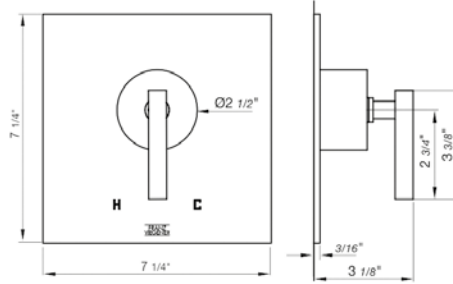

- Polished Chrome FV115/85L.0-PC
- Polished Nickel - PVD FV115/85L.0-PN
- Brushed Nickel - PVD FV115/85L.0-BN
- Polished Gold - PVD FV115/85L.0-PG*
- Brushed Gold - PVD FV115/85L.0-BG*
- Polished Rose Gold - PVD FV115/85L.0-RG*
- Polished Brass - PVD FV115/85L.0-PB*
- Brushed Brass - PVD FV115/85L.0-BB*
- Satin Greystone - PVD FV115/85L.0-SGR*
- Satin Black - PVD FV115/85L.0-BK*
- Flat Black FV115/85L.0-FB*
- **Unlacquered Polished Brass FV115/85L.0-UPB*

Pressure balance valve less diverter - trim only

Note: This set uses the FV115C.BASE Pressure balance valve less diverter - 1/2" rough valve only (see below).