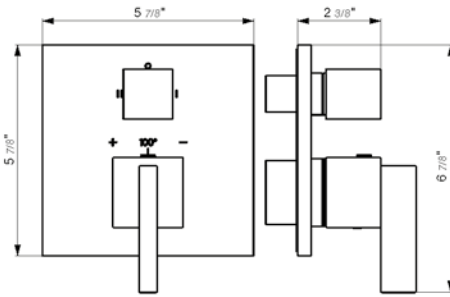

PHOTOGRAPH · DESCRIPTION   DIAGRAM   FINISHES   MODEL