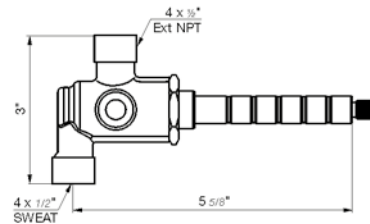

FV680.BASE

Wall diverter valve

3 port diverter valve rough-in (can be converted to a 2 port by changing a washer). To be used with any of our Volume Control Trims (does not have a built-in shutoff)

*Non-stock finish – allow 6 to 8 weeks. - **UPB is a living finish and is therefore excluded from finish warranty.