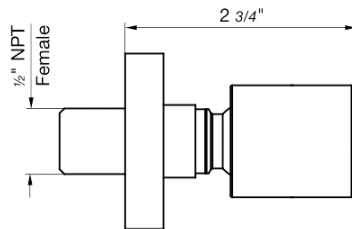

- Polished Chrome FV142-PC
- Polished Nickel - PVD FV142-PN
- Brushed Nickel - PVD FV142-BN
- Polished Gold - PVD FV142-PG*
- Brushed Gold - PVD FV142-BG*
- Polished Rose Gold - PVD FV142-RG*
- Polished Brass - PVD FV142-PB*
- Brushed Brass - PVD FV142-BB*
- Satin Greystone - PVD FV142-SGR*
- Satin Black - PVD FV142-BK*
- Flat Black FV142-FB*
- **Unlacquered Polished Brass FV142-UPB*

Ceiling shower arm and escutcheon

- Polished Chrome FV138.01-PC
- Polished Nickel - PVD FV138.01-PN
- Brushed Nickel - PVD FV138.01-BN
- Polished Gold - PVD FV138.01-PG*
- Brushed Gold - PVD FV138.01-BG*
- Polished Rose Gold - PVD FV138.01-RG*
- Polished Brass - PVD FV138.01-PB*
- Brushed Brass - PVD FV138.01-BB*
- Satin Greystone - PVD FV138.01-SGR*
- Satin Black - PVD FV138.01-BK*
- Flat Black FV138.01-FB*
- **Unlacquered Polished Brass FV138.01-UPB*

Body spray-contemporary round. Three pulsating mini-jets