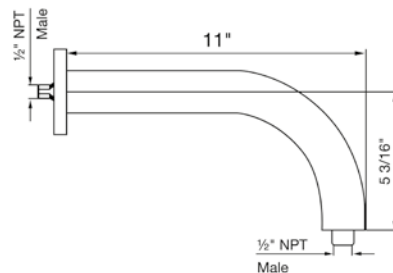

PHOTOGRAPH · DESCRIPTION

DIAGRAM

FINISHES

MODEL

- Polished Stainless FV126.05.2.0-PS***
- Brushed Nickel - PVD FV126.05.2.0-BN
- Polished Gold - PVD FV126.05.2.0-PG*
- Brushed Gold - PVD FV126.05.2.0-BG*
- Polished Rose Gold - PVD FV126.05.2.0-RG*
- Polished Brass - PVD FV126.05.2.0-PB*
- Brushed Brass - PVD FV126.05.2.0-BB*
- Satin Greystone - PVD FV126.05.2.0-SGR*
- Satin Black - PVD FV126.05.2.0-BK*
- Flat Black FV126.05.2.0-FB*

- Polished Stainless FV126.06.1.0-PS***

- Polished Chrome FV140/85.1.0-PC
- Polished Nickel - PVD FV140/85.1.0-PN
- Brushed Nickel - PVD FV140/85.1.0-BN
- Polished Gold - PVD FV140/85.1.0-PG*
- Brushed Gold - PVD FV140/85.1.0-BG*
- Polished Rose Gold - PVD FV140/85.1.0-RG*
- Polished Brass - PVD FV140/85.1.0-PB*
- Brushed Brass - PVD FV140/85.1.0-BB*
- Satin Greystone - PVD FV140/85.1.0-SGR*
- Satin Black - PVD FV140/85.1.0-BK*
- Flat Black FV140/85.1.0-FB*
- **Unlacquered Polished Brass FV140/85.1.0-UPB*

Square shower arm and escutcheon 1/2" NPT MALE connection

- Polished Chrome FV140/J3-PC
- Polished Nickel - PVD FV140/J3-PN
- Brushed Nickel - PVD FV140/J3-BN
- Polished Gold - PVD FV140/J3-PG*
- Brushed Gold - PVD FV140/J3-BG*
- Polished Rose Gold - PVD FV140/J3-RG*
- Polished Brass - PVD FV140/J3-PB*
- Brushed Brass - PVD FV140/J3-BB*
- Satin Greystone - PVD FV140/J3-SGR*
- Satin Black - PVD FV140/J3-BK*
- Flat Black FV140/J3-FB*
- **Unlacquered Polished Brass FV140/J3-UPB*

Shower arm and escutcheon 1/2" NPT MALE connection

*Non-stock finish – allow 6 to 8 weeks. - **UPB is a living finish and is therefore excluded from finish warranty. ***PS works with Polished Nickel as well as Polished Chrome.