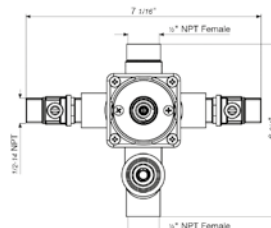

FV114C.BASE

*Non-stock finish – allow 6 to 8 weeks. - **UPB is a living finish and is therefore excluded from finish warranty.