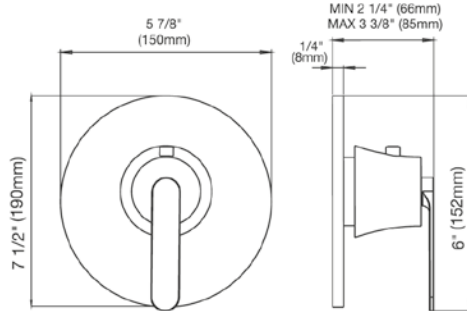

- Polished Chrome FV217/K4.0-PC
- Polished Nickel - PVD FV217/K4.0-PN
- Brushed Nickel - PVD FV217/K4.0-BN
- Polished Gold - PVD FV217/K4.0-PG*
- Brushed Gold - PVD FV217/K4.0-BG*
- Polished Rose Gold - PVD FV217/K4.0-RG*
- Polished Brass - PVD FV217/K4.0-PB*
- Brushed Brass - PVD FV217/K4.0-BB*
- Satin Greystone - PVD FV217/K4.0-SGR*
- Satin Black - PVD FV217/K4.0-BK*
- Flat Black FV217/K4.0-FB*
- **Unlacquered Polished Brass FV217/K4.0-UPB*