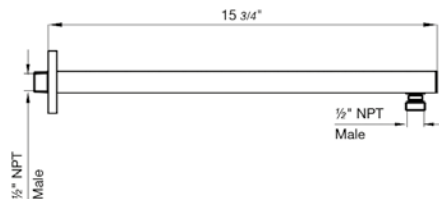

- Polished Stainless FV126.06.1.0-PS***

- Polished Chrome FV140/85.1.0-PC
- Polished Nickel - PVD FV140/85.1.0-PN
- Brushed Nickel - PVD FV140/85.1.0-BN
- Polished Gold - PVD FV140/85.1.0-PG*
- Brushed Gold - PVD FV140/85.1.0-BG*
- Polished Rose Gold - PVD FV140/85.1.0-RG*
- Polished Brass - PVD FV140/85.1.0-PB*
- Brushed Brass - PVD FV140/85.1.0-BB*
- Satin Greystone - PVD FV140/85.1.0-SGR*
- Satin Black - PVD FV140/85.1.0-BK*
- Flat Black FV140/85.1.0-FB*
- **Unlacquered Polished Brass FV140/85.1.0-UPB*

Square shower arm and escutcheon 1/2" NPT MALE connection

*Non-stock finish – allow 6 to 8 weeks. - **UPB is a living finish and is therefore excluded from finish warranty. ***PS works with Polished Nickel as well as Polished Chrome.