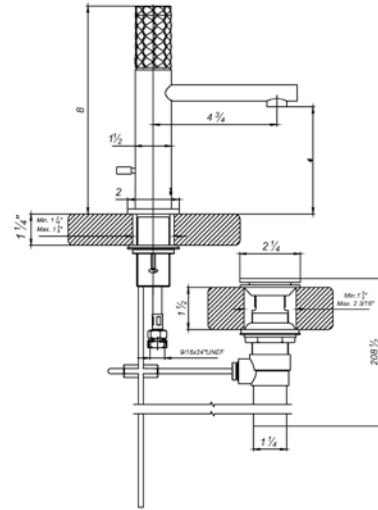

- Polished Chrome FV182/59D-PC
- Polished Nickel - PVD FV182/59D-PN
- Brushed Nickel - PVD FV182/59D-BN
- Polished Gold - PVD FV182/59D-PG*
- Brushed Gold - PVD FV182/59D-BG*
- Polished Rose Gold - PVD FV182/59D-RG*
- Polished Brass - PVD FV182/59D-PB*
- Brushed Brass - PVD FV182/59D-BB*
- Satin Greystone - PVD FV182/59D-SGR*
- Satin Black - PVD FV182/59D-BK*
- Flat Black FV182/59D-FB*
- **Unlacquered Polished Brass FV182/59D-UPB*

Single handle lavatory set with pop-up drain assembly