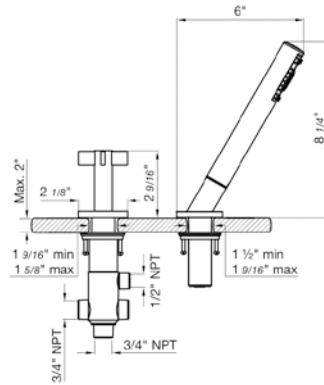

- Polished Chrome FV133/J2.0-PC
- Polished Nickel - PVD FV133/J2.0-PN
- Brushed Nickel - PVD FV133/J2.0-BN
- Polished Gold - PVD FV133/J2.0-PG*
- Brushed Gold - PVD FV133/J2.0-BG*
- Polished Rose Gold - PVD FV133/J2.0-RG*
- Polished Brass - PVD FV133/J2.0-PB*
- Brushed Brass - PVD FV133/J2.0-BB*
- Satin Greystone - PVD FV133/J2.0-SGR*
- Satin Black - PVD FV133/J2.0-BK*
- Flat Black FV133/J2.0-FB*
- **Unlacquered Polished Brass FV133/J2.0-UPB*

*Non-stock finish – allow 6 to 8 weeks. - **UPB is a living finish and is therefore excluded from finish warranty.