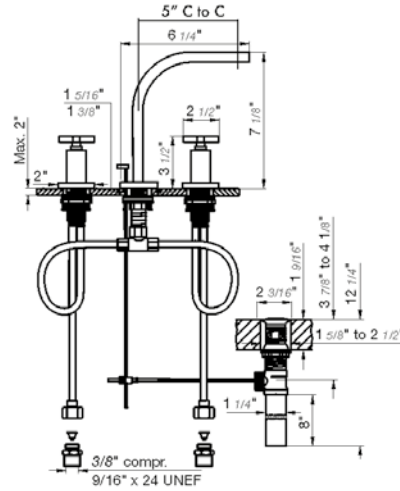

PHOTOGRAPH · DESCRIPTION

DIAGRAM

FINISHES

MODEL

- Polished Chrome FV201/85-PC
- Polished Nickel - PVD FV201/85-PN
- Brushed Nickel - PVD FV201/85-BN
- Polished Gold - PVD FV201/85-PG*
- Brushed Gold - PVD FV201/85-BG*
- Polished Rose Gold - PVD FV201/85-RG*
- Polished Brass - PVD FV201/85-PB*
- Brushed Brass - PVD FV201/85-BB*
- Satin Greystone - PVD FV201/85-SGR*
- Satin Black - PVD FV201/85-BK*
- Flat Black FV201/85-FB*
- **Unlacquered Polished Brass FV201/85-UPB*

Widespread lavatory faucet with push down pop-up drain assembly