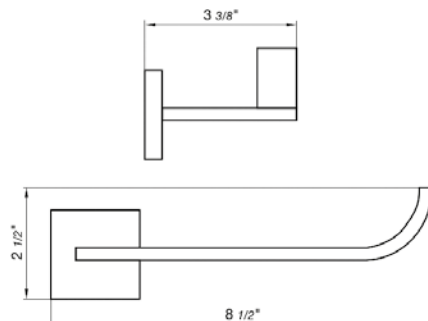

- Polished Chrome FV166/J4-PC
- Polished Nickel - PVD FV166/J4-PN
- Brushed Nickel - PVD FV166/J4-BN
- Polished Gold - PVD FV166/J4-PG*
- Brushed Gold - PVD FV166/J4-BG*
- Polished Rose Gold - PVD FV166/J4-RG*
- Polished Brass - PVD FV166/J4-PB*
- Brushed Brass - PVD FV166/J4-BB*
- Satin Greystone - PVD FV166/J4-SGR*
- Satin Black - PVD FV166/J4-BK*
- Flat Black FV166/J4-FB*
- **Unlacquered Polished Brass FV166/J4-UPB*

Toilet paper holder

- Polished Chrome FV167/J4-PC
- Polished Nickel - PVD FV167/J4-PN
- Brushed Nickel - PVD FV167/J4-BN
- Polished Gold - PVD FV167/J4-PG*
- Brushed Gold - PVD FV167/J4-BG*
- Polished Rose Gold - PVD FV167/J4-RG*
- Polished Brass - PVD FV167/J4-PB*
- Brushed Brass - PVD FV167/J4-BB*
- Satin Greystone - PVD FV167/J4-SGR*
- Satin Black - PVD FV167/J4-BK*
- Flat Black FV167/J4-FB*
- **Unlacquered Polished Brass FV167/J4-UPB*

*Non-stock finish – allow 6 to 8 weeks. - **UPB is a living finish and is therefore excluded from finish warranty.