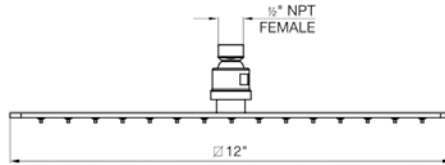

- Polished Stainless FV126.051.0-PS***
- Brushed Nickel - PVD FV126.051.0-BN
- Polished Gold - PVD FV126.051.0-PG*
- Brushed Gold - PVD FV126.051.0-BG*
- Polished Rose Gold - PVD FV126.051.0-RG*
- Polished Brass - PVD FV126.051.0-PB*
- Brushed Brass - PVD FV126.051.0-BB*
- Satin Greystone - PVD FV126.051.0-SGR
- Satin Black - PVD FV126.051.0-BK*
- Flat Black FV126.051.0-FB*

12" square stainless steel rain head. Flow Rate 1.75 GPM @ 60 PSI.