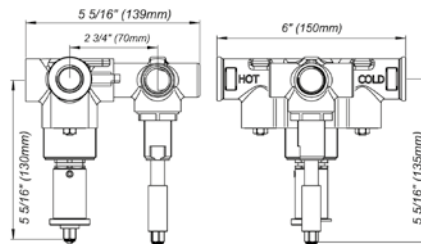

FV247.BASE

1/2" thermostatic rough-in valve only, with integral three port non-sharing diverter and shut-off.

*Non-stock finish – allow 6 to 8 weeks. - **UPB is a living finish and is therefore excluded from finish warranty.