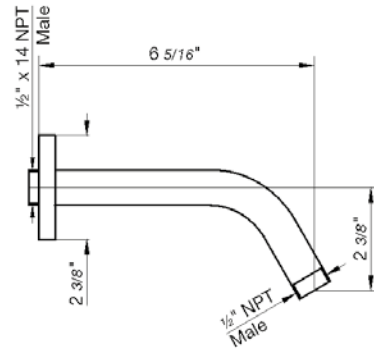

- Polished Chrome FV140/39-PC
- Polished Nickel - PVD FV140/39-PN
- Brushed Nickel - PVD FV140/39-BN
- Polished Gold - PVD FV140/39-PG*
- Brushed Gold - PVD FV140/39-BG*
- Polished Rose Gold - PVD FV140/39-RG*
- Polished Brass - PVD FV140/39-PB*
- Brushed Brass - PVD FV140/39-BB*
- Satin Greystone - PVD FV140/39-SGR*
- Satin Black - PVD FV140/39-BK*
- Flat Black FV140/39-FB*
- **Unlacquered Polished Brass FV140/39-UPB*

Shower arm and escutcheon