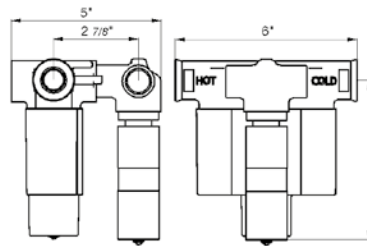

Polished Chrome	FV227/K4.0-PC
Polished Nickel - PVD	FV227/K4.0-PN
Brushed Nickel - PVD	FV227/K4.0-BN
Polished Gold - PVD	FV227/K4.0-PG*
Brushed Gold - PVD	FV227/K4.0-BG*
Polished Rose Gold - PVD	FV227/K4.0-RG*
Polished Brass - PVD	FV227/K4.0-PB*
Brushed Brass - PVD	FV227/K4.0-BB*
Satin Greystone - PVD	FV227/K4.0-SGR*
Satin Black - PVD	FV227/K4.0-BK*
Flat Black	FV227/K4.0-FB*
**Unlacquered Polished Brass	FV227/K4.0-UPB*

Thermostatic wall valve - trim only

Note: This set uses the FV227.BASE 1/2" thermostatic wall valve

FV227.BASE