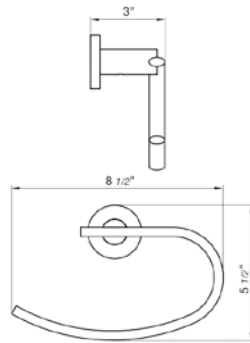

PHOTOGRAPH · DESCRIPTION

DIAGRAM

FINISHES

MODEL

Towel ring