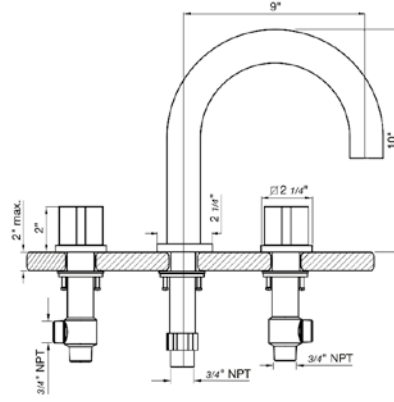

PHOTOGRAPH · DESCRIPTION

DIAGRAM

FINISHES

MODEL

- Polished Chrome FV210/J3-PC
- Polished Nickel - PVD FV210/J3-PN
- Brushed Nickel - PVD FV210/J3-BN
- Polished Gold - PVD FV210/J3-PG*
- Brushed Gold - PVD FV210/J3-BG*
- Polished Rose Gold - PVD FV210/J3-RG*
- Polished Brass - PVD FV210/J3-PB*
- Brushed Brass - PVD FV210/J3-BB*
- Satin Greystone - PVD FV210/J3-SGR*
- Satin Black - PVD FV210/J3-BK*
- Flat Black FV210/J3-FB*
- **Unlacquered Polished Brass FV210/J3-UPB*

Deck mounted Roman bath faucet 3/4" valves