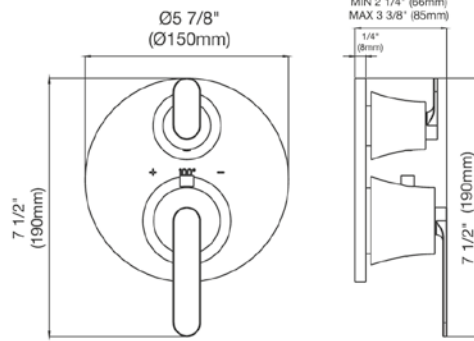

PHOTOGRAPH · DESCRIPTION

DIAGRAM

FINISHES

MODEL

- Polished Chrome FV227/K4.0-PC
- Polished Nickel - PVD FV227/K4.0-PN
- Brushed Nickel - PVD FV227/K4.0-BN
- Polished Gold - PVD FV227/K4.0-PG*
- Brushed Gold - PVD FV227/K4.0-BG*
- Polished Rose Gold - PVD FV227/K4.0-RG*
- Polished Brass - PVD FV227/K4.0-PB*
- Brushed Brass - PVD FV227/K4.0-BB*
- Satin Greystone - PVD FV227/K4.0-SGR*
- Satin Black - PVD FV227/K4.0-BK*
- Flat Black FV227/K4.0-FB*
- **Unlacquered Polished Brass FV227/K4.0-UPB*

Thermostatic wall valve - trim only

Note: This set uses the FV227.BASE 1/2" thermostatic wall valve