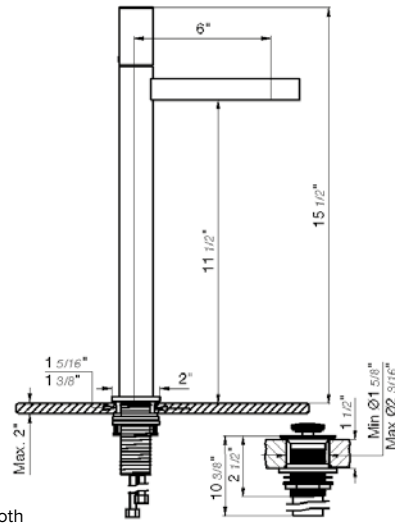

PHOTOGRAPH · DESCRIPTION

DIAGRAM

FINISHES

MODEL

- Polished Chrome FV181.02/J2P-PC
- Polished Nickel - PVD FV181.02/J2P-PN
- Brushed Nickel - PVD FV181.02/J2P-BN
- Polished Gold - PVD FV181.02/J2P-PG*
- Brushed Gold - PVD FV181.02/J2P-BG*
- Polished Rose Gold - PVD FV181.02/J2P-RG*
- Polished Brass - PVD FV181.02/J2P-PB*
- Brushed Brass - PVD FV181.02/J2P-BB*
- Satin Greystone - PVD FV181.02/J2P-SGR*
- Satin Black - PVD FV181.02/J2P-BK*
- Flat Black FV181.02/J2P-FB*
- **Unlacquered Polished Brass FV181.02/J2P-UPB*

Tall vessel height, single handle lavatory set, smooth surface handle, with push-down pop-up drain assembly (no lift rod)