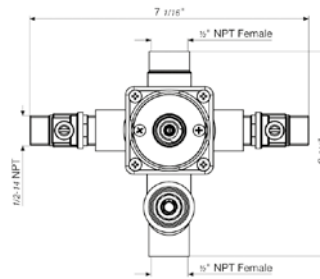

FV114C.BASE

Pressure balance valve with diverter - 1/2" rough valve only. Flow rate 7 GPM @ 50 PSI.