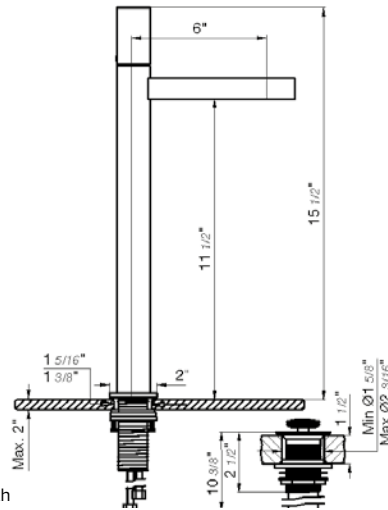

PHOTOGRAPH · DESCRIPTION

DIAGRAM

FINISHES

MODEL

- Polished Chrome FV181.02/J2P-PC
- Polished Nickel - PVD FV181.02/J2P-PN
- Brushed Nickel - PVD FV181.02/J2P-BN
- Polished Gold - PVD FV181.02/J2P-PG*
- Brushed Gold - PVD FV181.02/J2P-BG*
- Polished Rose Gold - PVD FV181.02/J2P-RG*
- Polished Brass - PVD FV181.02/J2P-PB*
- Brushed Brass - PVD FV181.02/J2P-BB*
- Satin Greystone - PVD FV181.02/J2P-SGR*
- Satin Black - PVD FV181.02/J2P-BK*
- Flat Black FV181.02/J2P-FB*
- **Unlacquered Polished Brass FV181.02/J2P-UPB*

Tall vessel height, single handle lavatory set, smooth surface handle, with push-down pop-up drain assembly (no lift rod)