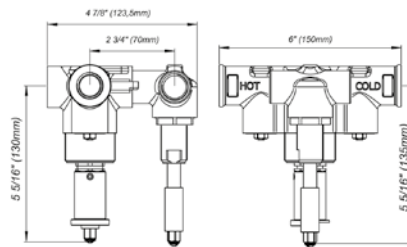

Universal square thermostatic wall valve - trim only

Note: This set uses the FV227.BASE 1/2" thermostatic wall valve.

FV227.BASE

5 5/16" (135mm) 5 5/16" (130mm) 1/2" thermostatic rough-in valve only with integral two port non-sharing diverter and shut-off 5.5 gpm (gallons per minute) flow rate (@60 psi)