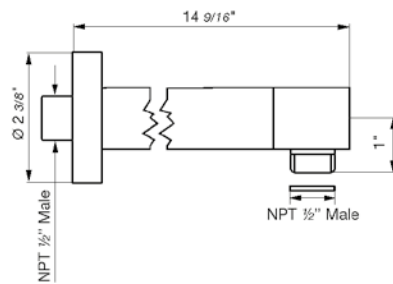

- Polished Chrome FV140.07/87-PC
- Polished Nickel - PVD FV140.07/87-PN
- Brushed Nickel - PVD FV140.07/87-BN
- Polished Gold - PVD FV140.07/87-PG*
- Brushed Gold - PVD FV140.07/87-BG*
- Polished Rose Gold - PVD FV140.07/87-RG*
- Polished Brass - PVD FV140.07/87-PB*
- Brushed Brass - PVD FV140.07/87-BB*
- Satin Greystone - PVD FV140.07/87-SGR*
- Satin Black - PVD FV140.07/87-BK*
- Flat Black FV140.07/87-FB*
- **Unlacquered Polished Brass FV140.07/87-UPB*

Shower arm and escutcheon