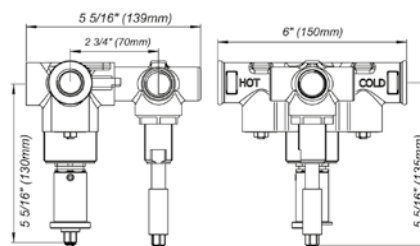

- Polished Chrome FV247/K2.0-PC
- Polished Nickel - PVD FV247/K2.0-PN
- Brushed Nickel - PVD FV247/K2.0-BN
- Polished Gold - PVD FV247/K2.0-PG*
- Brushed Gold - PVD FV247/K2.0-BG*
- Polished Rose Gold - PVD FV247/K2.0-RG*
- Polished Brass - PVD FV247/K2.0-PB*
- Brushed Brass - PVD FV247/K2.0-BB*
- Satin Greystone - PVD FV247/K2.0-SGR*
- Satin Black - PVD FV247/K2.0-BK*
- Flat Black FV247/K2.0-FB*
- **Unlacquered Polished Brass FV247/K2.0-UPB*

Thermostatic wall valve with three outlets - trim only

Note: This set uses the FV247.BASE 1/2" thermostatic wall valve

FV247.BASE

1/2" thermostatic rough-in valve only, with integral three port non-sharing diverter and shut-off.

*Non-stock finish – allow 6 to 8 weeks. - **UPB is a living finish and is therefore excluded from finish warranty.