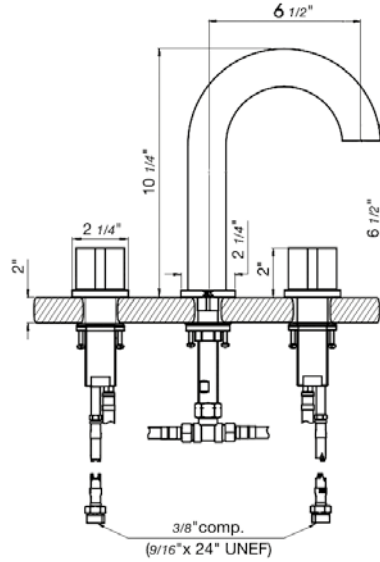

PHOTOGRAPH · DESCRIPTION

DIAGRAM

FINISHES

MODEL

- Polished Chrome FV207/J3-PC
- Polished Nickel - PVD FV207/J3-PN
- Brushed Nickel - PVD FV207/J3-BN
- Polished Gold - PVD FV207/J3-PG*
- Brushed Gold - PVD FV207/J3-BG*
- Polished Rose Gold - PVD FV207/J3-RG*
- Polished Brass - PVD FV207/J3-PB*
- Brushed Brass - PVD FV207/J3-BB*
- Satin Greystone - PVD FV207/J3-SGR*
- Satin Black - PVD FV207/J3-BK*
- Flat Black FV207/J3-FB*
- **Unlacquered Polished Brass FV207/J3-UPB*

Widespread lavatory faucet with push-down pop-up drain assembly (no lift rod)