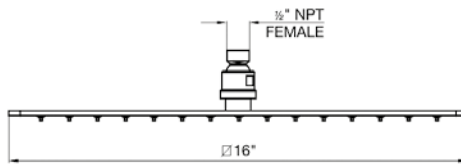

- Polished Stainless FV126.05.1.0-PS***
- Brushed Nickel - PVD FV126.05.1.0-BN
- Polished Gold - PVD FV126.05.1.0-PG*
- Brushed Gold - PVD FV126.05.1.0-BG*
- Polished Rose Gold - PVD FV126.05.1.0-RG*
- Polished Brass - PVD FV126.05.1.0-PB*
- Brushed Brass - PVD FV126.05.1.0-BB*
- Satin Greystone - PVD FV126.05.1.0-SGR
- Satin Black - PVD FV126.05.1.0-BK*
- Flat Black FV126.05.1.0-FB*

12" square stainless steel rain head. Flow Rate 1.75 GPM @ 60 PSI.