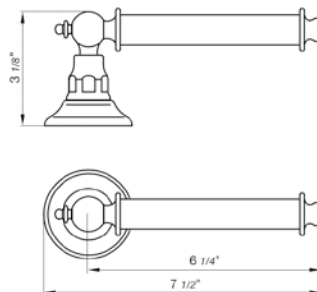

- Polished Chrome FV167/58-PC
- Polished Nickel - PVD FV167/58-PN
- Brushed Nickel - PVD FV167/58-BN
- Polished Gold - PVD FV167/58-PG*
- Brushed Gold - PVD FV167/58-BG*
- Polished Rose Gold - PVD FV167/58-RG*
- Polished Brass - PVD FV167/58-PB*
- Brushed Brass - PVD FV167/58-BB*
- Satin Greystone - PVD FV167/58-SGR*
- Satin Black - PVD FV167/58-BK*
- Flat Black FV167/58-FB*
- **Unlacquered Polished Brass FV167/58-UPB*

Toilet paper holder

*Non-stock finish – allow 6 to 8 weeks. - **UPB is a living finish and is therefore excluded from finish warranty.