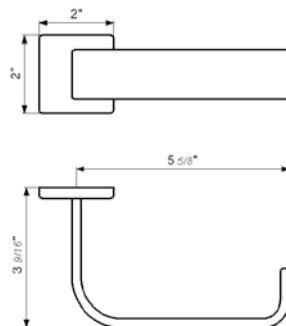

- Polished Chrome FV166/J9-PC
- Polished Nickel - PVD FV166/J9-PN
- Brushed Nickel - PVD FV166/J9-BN
- Polished Gold - PVD FV166/J9-PG*
- Brushed Gold - PVD FV166/J9-BG*
- Polished Rose Gold - PVD FV166/J9-RG*
- Polished Brass - PVD FV166/J9-PB*
- Brushed Brass - PVD FV166/J9-BB*
- Satin Greystone - PVD FV166/J9-SGR*
- Satin Black - PVD FV166/J9-BK*
- Flat Black FV166/J9-FB*
- **Unlacquered Polished Brass FV166/J9-UPB*

Toilet paper holder