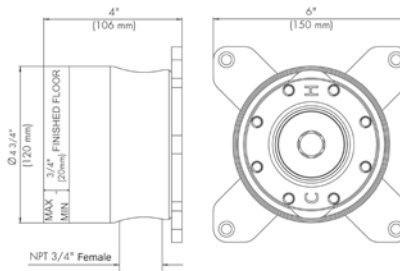

FV215.BASE

Freestanding rough valve 3/4" NPT FEM