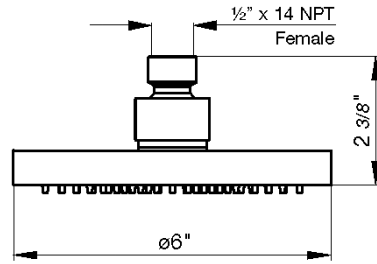

PHOTOGRAPH · DESCRIPTION

DIAGRAM

FINISHES

MODEL

6" showerhead. Flow Rate 1.75 GPM @ 60 PSI.

- Polished Chrome FV126/59-PC
- Polished Nickel - PVD FV126/59-PN
- Brushed Nickel - PVD FV126/59-BN
- Polished Gold - PVD FV126/59-PG*
- Brushed Gold - PVD FV126/59-BG*
- Polished Rose Gold - PVD FV126/59-RG*
- Polished Brass - PVD FV126/59-PB*
- Brushed Brass - PVD FV126/59-BB*
- Satin Greystone - PVD FV126/59-SGR*
- Satin Black - PVD FV126/59-BK*
- Flat Black FV126/59-FB*
- **Unlacquered Polished Brass FV126/59-UPB*