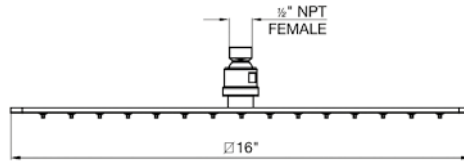

PHOTOGRAPH · DESCRIPTION

DIAGRAM

FINISHES

MODEL