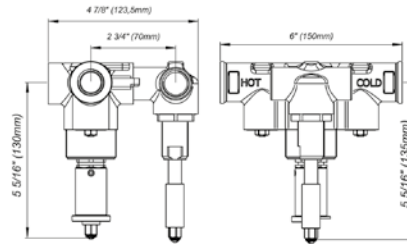

Universal square thermostatic wall valve - trim only

Note: This set uses the FV227.BASE 1/2" thermostatic wall valve.

FV227.BASE

5 5/16" (135mm) 5 5/16" (130mm) 1/2" thermostatic rough-in valve only with integral two port non-sharing diverter and shut-off 5.5 gpm (gallons per minute) flow rate (@60 psi)