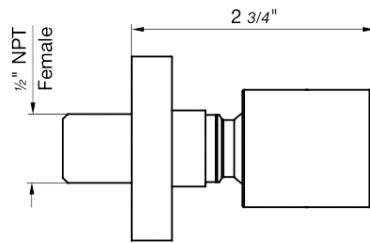

- Polished Chrome FV138.01-PC
- Polished Nickel - PVD FV138.01-PN
- Brushed Nickel - PVD FV138.01-BN
- Polished Gold - PVD FV138.01-PG*
- Brushed Gold - PVD FV138.01-BG*
- Polished Rose Gold - PVD FV138.01-RG*
- Polished Brass - PVD FV138.01-PB*
- Brushed Brass - PVD FV138.01-BB*
- Satin Greystone - PVD FV138.01-SGR*
- Satin Black - PVD FV138.01-BK*
- Flat Black FV138.01-FB*
- **Unlacquered Polished Brass FV138.01-UPB*

Body spray-contemporary round. Three pulsating mini-jets