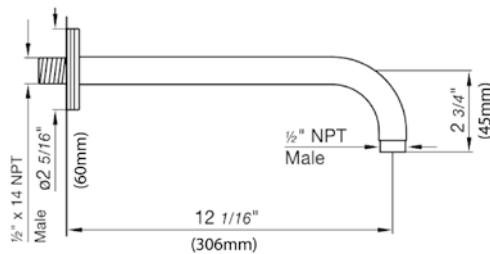

Round Slide Bar complete including hand shower, 60" hose and outlet elbow

- Polished Chrome FV140/K3-PC
- Polished Nickel - PVD FV140/K3-PN
- Brushed Nickel - PVD FV140/K3-BN
- Polished Gold - PVD FV140/K3-PG*
- Brushed Gold - PVD FV140/K3-BG*
- Polished Rose Gold - PVD FV140/K3-RG*
- Polished Brass - PVD FV140/K3-PB*
- Brushed Brass - PVD FV140/K3-BB*
- Satin Greystone - PVD FV140/K3-SGR*
- Satin Black - PVD FV140/K3-BK*
- Flat Black FV140/K3-FB*
- **Unlacquered Polished Brass FV140/K3-UPB*