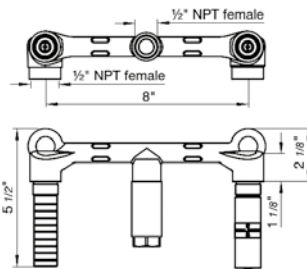

FV203.BASE

Rough valve for wall lavatory. 1/2" Fem NPT connection

*Non-stock finish – allow 6 to 8 weeks. - **UPB is a living finish and is therefore excluded from finish warranty.