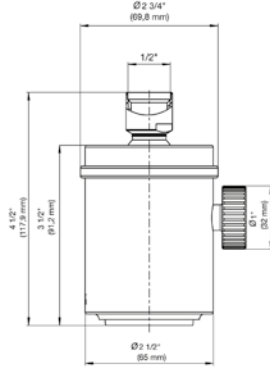

*Non-stock finish – allow 6 to 8 weeks. - **UPB is a living finish and is therefore excluded from finish warranty.

PHOTOGRAPH · DESCRIPTION

DIAGRAM

FINISHES

MODEL

Adjustable multifunction shower head features variable spray with self-cleaning function and massage spray.