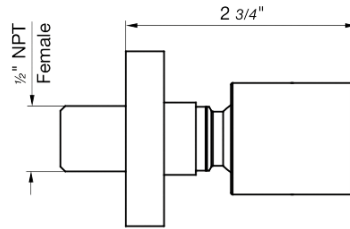

- Polished Chrome FV138.01-PC
- Polished Nickel - PVD FV138.01-PN
- Brushed Nickel - PVD FV138.01-BN
- Polished Gold - PVD FV138.01-PG*
- Brushed Gold - PVD FV138.01-BG*
- Polished Rose Gold - PVD FV138.01-RG*
- Polished Brass - PVD FV138.01-PB*
- Brushed Brass - PVD FV138.01-BB*
- Satin Greystone - PVD FV138.01-SGR*
- Satin Black - PVD FV138.01-BK*
- Flat Black FV138.01-FB*
- **Unlacquered Polished Brass FV138.01-UPB*

Body spray-contemporary round. Three pulsating mini-jets