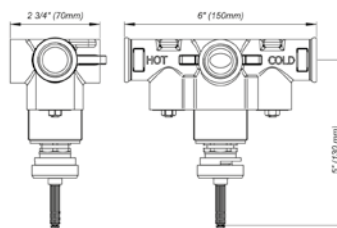

FV217A.BASE

5" (130 mm) 3/4" thermostatic wall rough-in valve only 17.5 gpm (gallons per minute) flow rate (@45 psi)

*Non-stock finish – allow 6 to 8 weeks. - **UPB is a living finish and is therefore excluded from finish warranty.