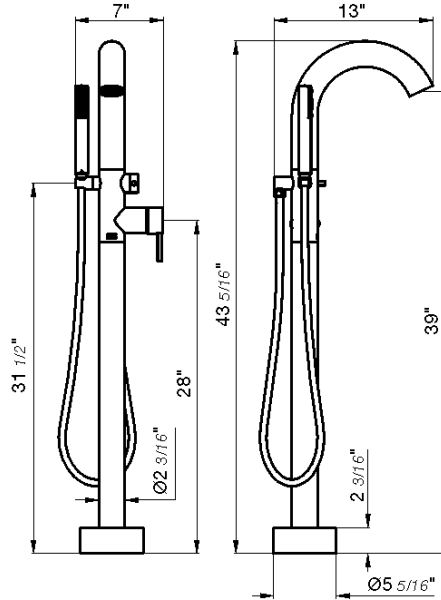

PHOTOGRAPH · DESCRIPTION

DIAGRAM

FINISHES

MODEL

- Polished Chrome FV215/59.0-PC
- Polished Nickel - PVD FV215/59.0-PN
- Brushed Nickel - PVD FV215/59.0-BN
- Polished Gold - PVD FV215/59.0-PG*
- Brushed Gold - PVD FV215/59.0-BG*
- Polished Rose Gold - PVD FV215/59.0-RG*
- Polished Brass - PVD FV215/59.0-PB*
- Brushed Brass - PVD FV215/59.0-BB*
- Satin Greystone - PVD FV215/59.0-SGR*
- Satin Black - PVD FV215/59.0-BK*
- Flat Black FV215/59.0-FB*
- **Unlacquered Polished Brass FV215/59.0-UPB*

Freestanding tub faucet. Trim only. Flow rate through spout 17 GPM @ 60 PSI. Flow rate through handshower 1.75 GPM @ 60 PSI

Note: This set uses the FV215.BASE freestanding rough valve; which is sold separately (see below).