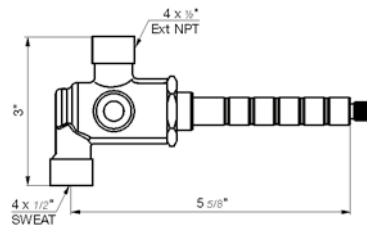

FV680.BASE

Wall diverter valve

3 port diverter valve rough-in (can be converted to a 2 port by changing a washer). To be used with any of our Volume Control Trims (does not have a built-in shutoff)

*Non-stock finish – allow 6 to 8 weeks. - **UPB is a living finish and is therefore excluded from finish warranty.