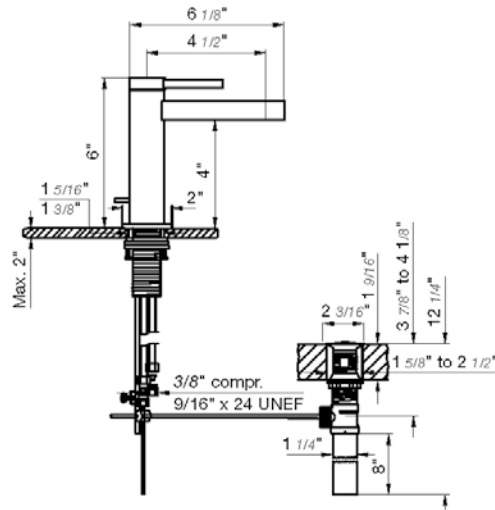

Single handle lavatory set, with pop-up drain assembly

- Polished Chrome FV182/J2-PC
- Polished Nickel - PVD FV182/J2-PN
- Brushed Nickel - PVD FV182/J2-BN
- Polished Gold - PVD FV182/J2-PG*
- Brushed Gold - PVD FV182/J2-BG*
- Polished Rose Gold - PVD FV182/J2-RG*
- Polished Brass - PVD FV182/J2-PB*
- Brushed Brass - PVD FV182/J2-BB*
- Satin Greystone - PVD FV182/J2-SGR*
- Satin Black - PVD FV182/J2-BK*
- Flat Black FV182/J2-FB*
- **Unlacquered Polished Brass FV182/J2-UPB*