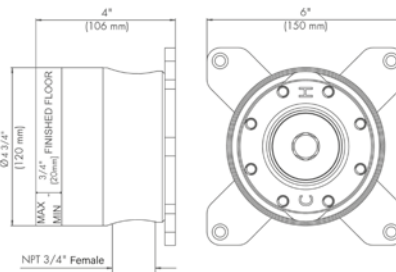

FV215.BASE

Freestanding rough valve 3/4" NPT FEM