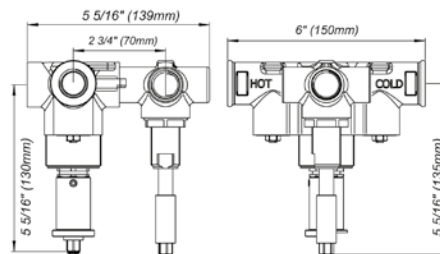

FV247.BASE

1/2" thermostatic rough-in valve only, with integral three port non-sharing diverter and shut-off.

*Non-stock finish – allow 6 to 8 weeks. - **UPB is a living finish and is therefore excluded from finish warranty.