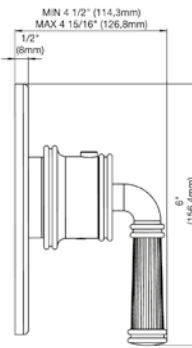

- Polished Chrome FV217/K3H-PC
- Polished Nickel - PVD FV217/K3H-PN
- Brushed Nickel - PVD FV217/K3H-BN
- Polished Gold - PVD FV217/K3H-PG*
- Brushed Gold - PVD FV217/K3H-BG*
- Polished Rose Gold - PVD FV217/K3H-RG*
- Polished Brass - PVD FV217/K3H-PB*
- Brushed Brass - PVD FV217/K3H-BB*
- Satin Greystone - PVD FV217/K3H-SGR*
- Satin Black - PVD FV217/K3H-BK*
- Flat Black FV217/K3H-FB*
- **Unlacquered Polished Brass FV217/K3H-UPB*

Thermostatic wall valve - trim only

Note: This set uses the FV217.BASE 3/4" thermostatic wall valve