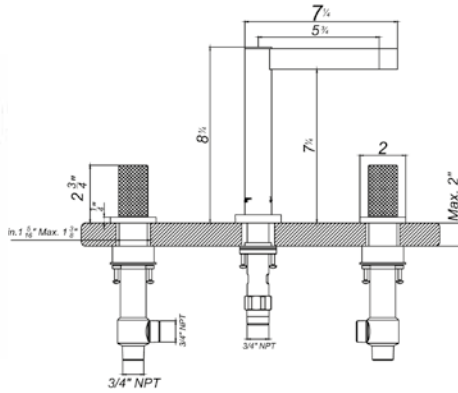

PHOTOGRAPH · DESCRIPTION

DIAGRAM

FINISHES

MODEL

- Polished Chrome FV210/J2K-PC
- Polished Nickel - PVD FV210/J2K-PN
- Brushed Nickel - PVD FV210/J2K-BN
- Polished Gold - PVD FV210/J2K-PG*
- Brushed Gold - PVD FV210/J2K-BG*
- Polished Rose Gold - PVD FV210/J2K-RG*
- Polished Brass - PVD FV210/J2K-PB*
- Brushed Brass - PVD FV210/J2K-BB*
- Satin Greystone - PVD FV210/J2K-SGR*
- Satin Black - PVD FV210/J2K-BK*
- **Unlacquered Polished Brass FV210/J2K-UPB*