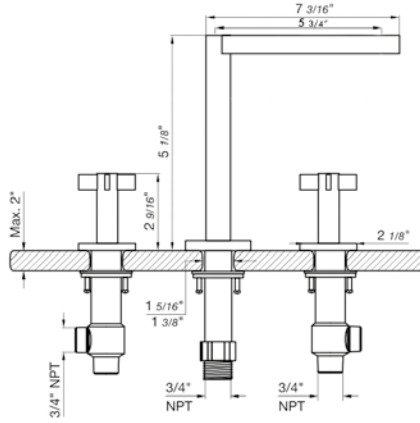

PHOTOGRAPH · DESCRIPTION

DIAGRAM

FINISHES

MODEL

- Polished Chrome FV210/J2-PC
- Polished Nickel - PVD FV210/J2-PN
- Brushed Nickel - PVD FV210/J2-BN
- Polished Gold - PVD FV210/J2-PG*
- Brushed Gold - PVD FV210/J2-BG*
- Polished Rose Gold - PVD FV210/J2-RG*
- Polished Brass - PVD FV210/J2-PB*
- Brushed Brass - PVD FV210/J2-BB*
- Satin Greystone - PVD FV210/J2-SGR*
- Satin Black - PVD FV210/J2-BK*
- Flat Black FV210/J2-FB*
- **Unlacquered Polished Brass FV210/J2-UPB*

Deck mounted Roman bath faucet 3/4" valves