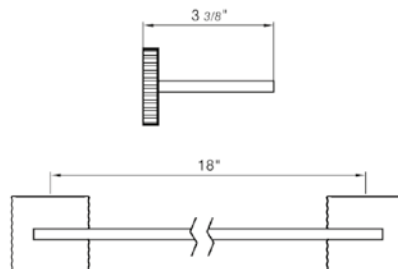

- Polished Chrome FV164/F4-PC
- Polished Nickel - PVD FV164/F4-PN
- Brushed Nickel - PVD FV164/F4-BN
- Polished Gold - PVD FV164/F4-PG*
- Brushed Gold - PVD FV164/F4-BG*
- Polished Rose Gold - PVD FV164/F4-RG*
- Polished Brass - PVD FV164/F4-PB*
- Brushed Brass - PVD FV164/F4-BB*
- Satin Greystone - PVD FV164/F4-SGR*
- Satin Black - PVD FV164/F4-BK*
- Flat Black FV164/F4-FB*
- **Unlacquered Polished Brass FV164/F4-UPB*

*Non-stock finish – allow 6 to 8 weeks. - **UPB is a living finish and is therefore excluded from finish warranty.