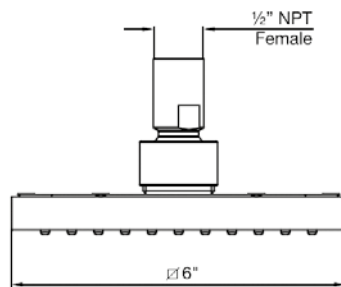

- Polished Chrome FV126/85-PC
- Polished Nickel - PVD FV126/85-PN
- Brushed Nickel - PVD FV126/85-BN
- Polished Gold - PVD FV126/85-PG*
- Brushed Gold - PVD FV126/85-BG*
- Polished Rose Gold - PVD FV126/85-RG*
- Polished Brass - PVD FV126/85-PB*
- Brushed Brass - PVD FV126/85-BB*
- Satin Greystone - PVD FV126/85-SGR*
- Satin Black - PVD FV126/85-BK*
- Flat Black FV126/85-FB*
- **Unlacquered Polished Brass FV126/85-UPB*