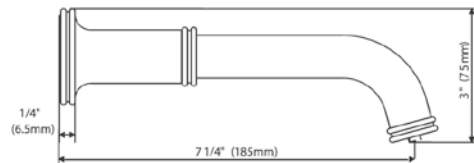

- Polished Chrome FV103/K3.17.0-PC
- Polished Nickel - PVD FV103/K3.17.0-PN
- Brushed Nickel - PVD FV103/K3.17.0-BN
- Polished Gold - PVD FV103/K3.17.0-PG*
- Brushed Gold - PVD FV103/K3.17.0-BG*
- Polished Rose Gold - PVD FV103/K3.17.0-RG*
- Polished Brass - PVD FV103/K3.17.0-PB*
- Brushed Brass - PVD FV103/K3.17.0-BB*
- Satin Greystone - PVD FV103/K3.17.0-SGR*
- Satin Black - PVD FV103/K3.17.0-BK*
- Flat Black FV103/K3.17.0-FB*
- **Unlacquered Polished Brass FV103/K3.17.0-UPB*