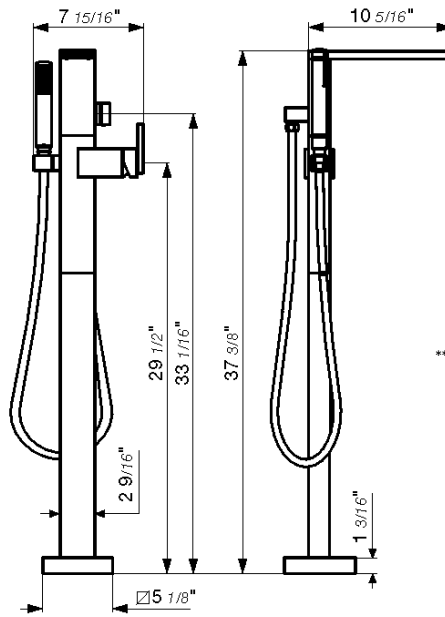

PHOTOGRAPH · DESCRIPTION

DIAGRAM

FINISHES

MODEL

Polished Chrome	FV215/J3.0-PC
Polished Nickel - PVD	FV215/J3.0-PN
Brushed Nickel - PVD	FV215/J3.0-BN
Polished Gold - PVD	FV215/J3.0-PG*
Brushed Gold - PVD	FV215/J3.0-BG*
Polished Rose Gold - PVD	FV215/J3.0-RG*
Polished Brass - PVD	FV215/J3.0-PB*
Brushed Brass - PVD	FV215/J3.0-BB*
Satin Greystone - PVD	FV215/J3.0-SGR*
Satin Black - PVD	FV215/J3.0-BK*
Flat Black	FV215/J3.0-FB*
**Unlacquered Polished Brass	FV215/J3.0-UPB*

Square freestanding tub faucet. Trim only. Flow rate through spout 14 GPM @ 60 PSI. Flow rate through handshower 1.75 GPM @ 60 PSI.

Note: This set uses the FV215.BASE freestanding rough valve; which is sold separately (see below).