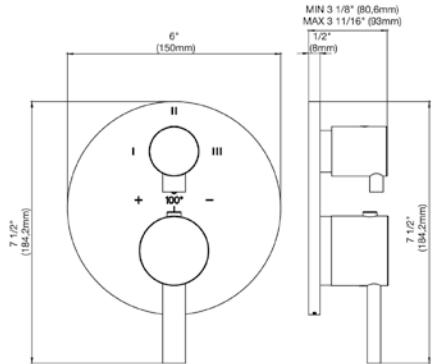

5 5/16" (135mm) 5 5/16" (130mm) 1/2" thermostatic rough-in valve only with integral two port non-sharing diverter and shut-off 5.5 gpm (gallons per minute) flow rate (@60 psi)