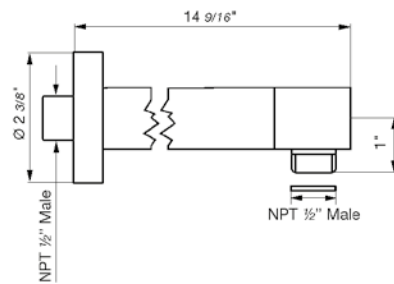

- Polished Chrome FV140.07/87-PC
- Polished Nickel - PVD FV140.07/87-PN
- Brushed Nickel - PVD FV140.07/87-BN
- Polished Gold - PVD FV140.07/87-PG*
- Brushed Gold - PVD FV140.07/87-BG*
- Polished Rose Gold - PVD FV140.07/87-RG*
- Polished Brass - PVD FV140.07/87-PB*
- Brushed Brass - PVD FV140.07/87-BB*
- Satin Greystone - PVD FV140.07/87-SGR*
- Satin Black - PVD FV140.07/87-BK*
- Flat Black FV140.07/87-FB*
- **Unlacquered Polished Brass FV140.07/87-UPB*

Shower arm and escutcheon