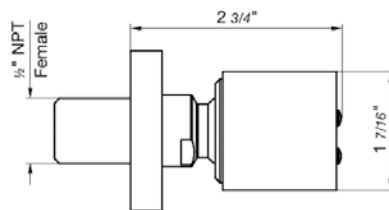

- Polished Chrome FV138.03-PC
- Polished Nickel - PVD FV138.03-PN
- Brushed Nickel - PVD FV138.03-BN
- Polished Gold - PVD FV138.03-PG*
- Brushed Gold - PVD FV138.03-BG*
- Polished Rose Gold - PVD FV138.03-RG*
- Polished Brass - PVD FV138.03-PB*
- Brushed Brass - PVD FV138.03-BB*
- Satin Greystone - PVD FV138.03-SGR*
- Satin Black - PVD FV138.03-BK*
- Flat Black FV138.03-FB*
- **Unlacquered Polished Brass FV138.03-UPB*

*Non-stock finish – allow 6 to 8 weeks. - **UPB is a living finish and is therefore excluded from finish warranty.