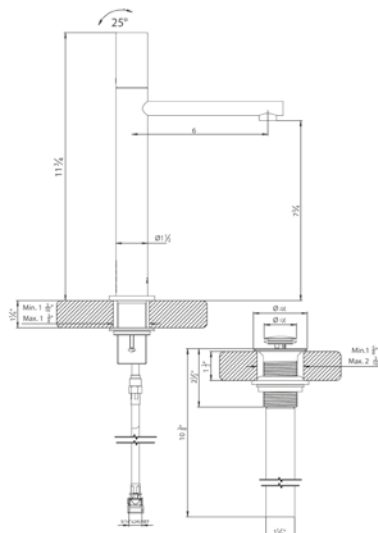

- Polished Chrome FV181.01/59P-PC
- Polished Nickel - PVD FV181.01/59P-PN
- Brushed Nickel - PVD FV181.01/59P-BN
- Polished Gold - PVD FV181.01/59P-PG*
- Brushed Gold - PVD FV181.01/59P-BG*
- Polished Rose Gold - PVD FV181.01/59P-RG*
- Polished Brass - PVD FV181.01/59P-PB*
- Brushed Brass - PVD FV181.01/59P-BB*
- Satin Greystone - PVD FV181.01/59P-SGR*
- Satin Black - PVD FV181.01/59P-BK*
- Flat Black FV181.01/59P-FB*
- **Unlacquered Polished Brass FV181.01/59P-UPB*

*Non-stock finish – allow 6 to 8 weeks. - **UPB is a living finish and is therefore excluded from finish warranty.