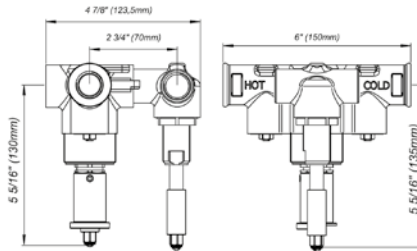

- Polished Chrome FV227/59.0-PC
- Polished Nickel - PVD FV227/59.0-PN
- Brushed Nickel - PVD FV227/59.0-BN
- Polished Gold - PVD FV227/59.0-PG*
- Brushed Gold - PVD FV227/59.0-BG*
- Polished Rose Gold - PVD FV227/59.0-RG*
- Polished Brass - PVD FV227/59.0-PB*
- Brushed Brass - PVD FV227/59.0-BB*
- Satin Greystone - PVD FV227/59.0-SGR*
- Satin Black - PVD FV227/59.0-BK*
- Flat Black FV227/59.0-FB*
- **Unlacquered Polished Brass FV227/59.0-UPB*

Thermostatic wall valve. Trim only.

Note: This set uses the FV227.BASE 1/2" thermostatic wall valve

FV227.BASE