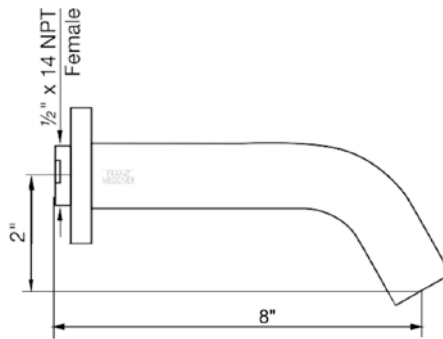

Tub wall spout 1/2" Fem NPT connection

- Polished Chrome FV103L/59.17.0-PC
- Polished Nickel - PVD FV103L/59.17.0-PN
- Brushed Nickel - PVD FV103L/59.17.0-BN
- Polished Gold - PVD FV103L/59.17.0-PG*
- Brushed Gold - PVD FV103L/59.17.0-BG*
- Polished Rose Gold - PVD FV103L/59.17.0-RG*
- Polished Brass - PVD FV103L/59.17.0-PB*
- Brushed Brass - PVD FV103L/59.17.0-BB*
- Satin Greystone - PVD FV103L/59.17.0-SGR*
- Satin Black - PVD FV103L/59.17.0-BK*
- Flat Black FV103L/59.17.0-FB*
- **Unlacquered Polished Brass FV103L/59.17.0-UPB*