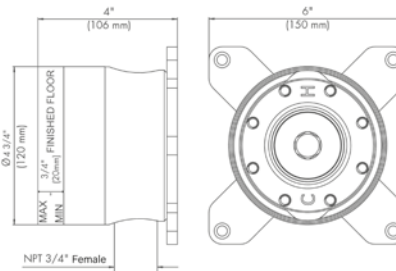

FV215.BASE

*Non-stock finish – allow 6 to 8 weeks. - **UPB is a living finish and is therefore excluded from finish warranty.