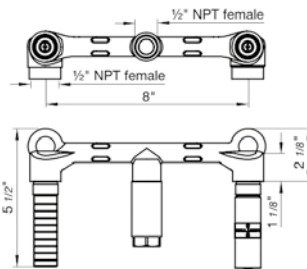

FV203.BASE

*Non-stock finish – allow 6 to 8 weeks. - **UPB is a living finish and is therefore excluded from finish warranty.