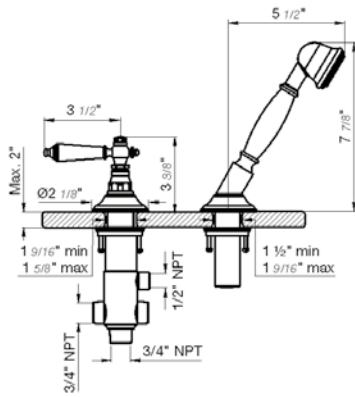

PHOTOGRAPH · DESCRIPTION

DIAGRAM

FINISHES

MODEL

- Polished Chrome FV210/58W-PC
- Polished Nickel - PVD FV210/58W-PN
- Brushed Nickel - PVD FV210/58W-BN
- Polished Gold - PVD FV210/58W-PG*
- Brushed Gold - PVD FV210/58W-BG*
- Polished Rose Gold - PVD FV210/58W-RG*
- Polished Brass - PVD FV210/58W-PB*
- Brushed Brass - PVD FV210/58W-BB*
- Satin Greystone - PVD FV210/58W-SGR*
- Satin Black - PVD FV210/58W-BK*
- Flat Black FV210/58W-FB*
- **Unlacquered Polished Brass FV210/58W-UPB*

- Polished Chrome FV133/58W.0-PC
- Polished Nickel - PVD FV133/58W.0-PN
- Brushed Nickel - PVD FV133/58W.0-BN
- Polished Gold - PVD FV133/58W.0-PG*
- Brushed Gold - PVD FV133/58W.0-BG*
- Polished Rose Gold - PVD FV133/58W.0-RG*
- Polished Brass - PVD FV133/58W.0-PB*
- Brushed Brass - PVD FV133/58W.0-BB*
- Satin Greystone - PVD FV133/58W.0-SGR*
- Satin Black - PVD FV133/58W.0-BK*
- Flat Black FV133/58W.0-FB*
- **Unlacquered Polished Brass FV133/58W.0-UPB*

Deck mounted Roman diverter valve and handshower assembly

- Polished Chrome FV114/58W.0-PC
- Polished Nickel - PVD FV114/58W.0-PN
- Brushed Nickel - PVD FV114/58W.0-BN
- Polished Gold - PVD FV114/58W.0-PG*
- Brushed Gold - PVD FV114/58W.0-BG*
- Polished Rose Gold - PVD FV114/58W.0-RG*
- Polished Brass - PVD FV114/58W.0-PB*
- Brushed Brass - PVD FV114/58W.0-BB*
- Satin Greystone - PVD FV114/58W.0-SGR*
- Satin Black - PVD FV114/58W.0-BK*
- Flat Black FV114/58W.0-FB*
- **Unlacquered Polished Brass FV114/58W.0-UPB*

Note: This set uses the FV114C.BASE pressure balance valve with diverter - 1/2" rough valve only (see below).

FV114C.BASE

*Non-stock finish – allow 6 to 8 weeks. - **UPB is a living finish and is therefore excluded from finish warranty.