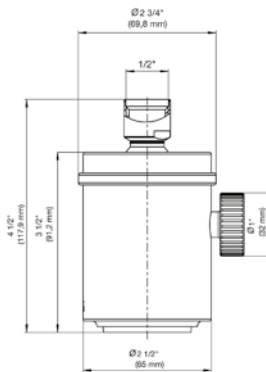

- Polished Chrome FV126.09H-PC
- Polished Nickel - PVD FV126.09H-PN
- Brushed Nickel - PVD FV126.09H-BN
- Polished Gold - PVD FV126.09H-PG*
- Brushed Gold - PVD FV126.09H-BG*
- Polished Rose Gold - PVD FV126.09H-RG*
- Polished Brass - PVD FV126.09H-PB*
- Brushed Brass - PVD FV126.09H-BB*
- Satin Greystone - PVD FV126.09H-SGR*
- Satin Black - PVD FV126.09H-BK*
- Flat Black FV126.09H-FB*
- **Unlacquered Polished Brass FV126.09H-UPB*