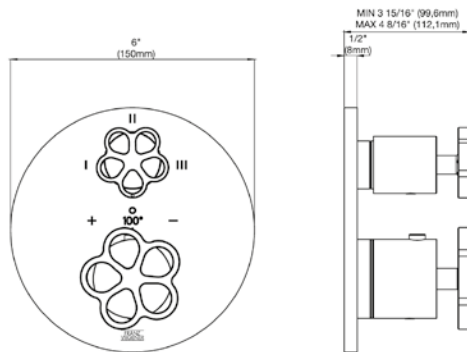

- Polished Chrome FV247/J1.0-PC
- Polished Nickel - PVD FV247/J1.0-PN
- Brushed Nickel - PVD FV247/J1.0-BN
- Polished Gold - PVD FV247/J1.0-PG*
- Brushed Gold - PVD FV247/J1.0-BG*
- Polished Rose Gold - PVD FV247/J1.0-RG*
- Polished Brass - PVD FV247/J1.0-PB*
- Brushed Brass - PVD FV247/J1.0-BB*
- Satin Greystone - PVD FV247/J1.0-SGR*
- Satin Black - PVD FV247/J1.0-BK*
- Flat Black FV247/J1.0-FB*
- **Unlacquered Polished Brass FV247/J1.0-UPB*

Thermostatic wall valve with three outlets - trim only

Note: This set uses the FV247.BASE 1/2" thermostatic wall valve