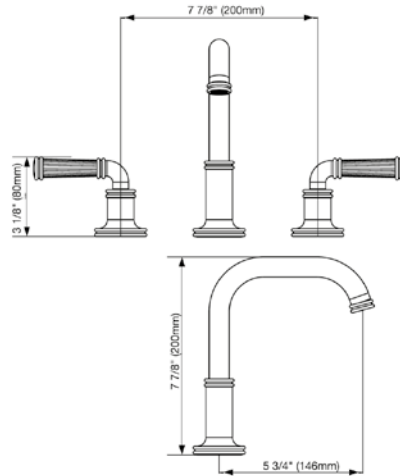

- Polished Chrome FV207/K3H-PC
- Polished Nickel - PVD FV207/K3H-PN
- Brushed Nickel - PVD FV207/K3H-BN
- Polished Gold - PVD FV207/K3H-PG*
- Brushed Gold - PVD FV207/K3H-BG*
- Polished Rose Gold - PVD FV207/K3H-RG*
- Polished Brass - PVD FV207/K3H-PB*
- Brushed Brass - PVD FV207/K3H-BB*
- Satin Greystone - PVD FV207/K3H-SGR*
- Satin Black - PVD FV207/K3H-BK*
- Flat Black FV207/K3H-FB*
- **Unlacquered Polished Brass FV207/K3H-UPB*