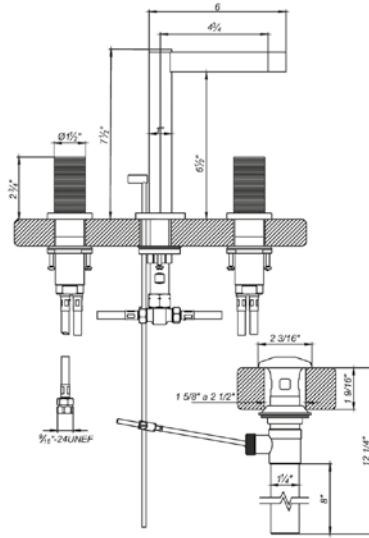

- Polished Chrome FV201/J2R-PC
- Polished Nickel - PVD FV201/J2R-PN
- Brushed Nickel - PVD FV201/J2R-BN
- Polished Gold - PVD FV201/J2R-PG*
- Brushed Gold - PVD FV201/J2R-BG*
- Polished Rose Gold - PVD FV201/J2R-RG*
- Polished Brass - PVD FV201/J2R-PB*
- Brushed Brass - PVD FV201/J2R-BB*
- Satin Greystone - PVD FV201/J2R-SGR*
- Satin Black - PVD FV201/J2R-BK*
- Flat Black FV201/J2R-FB*
- **Unlacquered Polished Brass FV201/J2R-UPB*