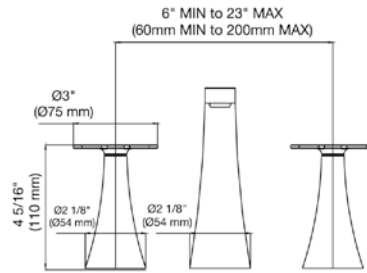

PHOTOGRAPH · DESCRIPTION

DIAGRAM

FINISHES

MODEL

- Polished Chrome FV207/K4-PC
- Polished Nickel - PVD FV207/K4-PN
- Brushed Nickel - PVD FV207/K4-BN
- Polished Gold - PVD FV207/K4-PG*
- Brushed Gold - PVD FV207/K4-BG*
- Polished Rose Gold - PVD FV207/K4-RG*
- Polished Brass - PVD FV207/K4-PB*
- Brushed Brass - PVD FV207/K4-BB*
- Satin Greystone - PVD FV207/K4-SGR*
- Satin Black - PVD FV207/K4-BK*
- Flat Black FV207/K4-FB*
- **Unlacquered Polished Brass FV207/K4-UPB*

Widespread lavatory faucet with pop-up drain assembly.