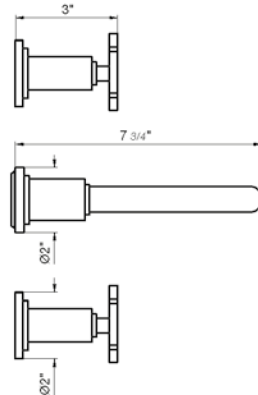

PHOTOGRAPH · DESCRIPTION

DIAGRAM

FINISHES

MODEL

- Polished Chrome FV201/J1-PC
- Polished Nickel - PVD FV201/J1-PN
- Brushed Nickel - PVD FV201/J1-BN
- Polished Gold - PVD FV201/J1-PG*
- Brushed Gold - PVD FV201/J1-BG*
- Polished Rose Gold - PVD FV201/J1-RG*
- Polished Brass - PVD FV201/J1-PB*
- Brushed Brass - PVD FV201/J1-BB*
- Satin Greystone - PVD FV201/J1-SGR*
- Satin Black - PVD FV201/J1-BK*
- Flat Black FV201/J1-FB*
- **Unlacquered Polished Brass FV201/J1-UPB*

Widespread lavatory faucet with pop-up drain assembly

- Polished Chrome FV203/J1.0-PC
- Polished Nickel - PVD FV203/J1.0-PN
- Brushed Nickel - PVD FV203/J1.0-BN
- Polished Gold - PVD FV203/J1.0-PG*
- Brushed Gold - PVD FV203/J1.0-BG*
- Polished Rose Gold - PVD FV203/J1.0-RG*
- Polished Brass - PVD FV203/J1.0-PB*
- Brushed Brass - PVD FV203/J1.0-BB*
- Satin Greystone - PVD FV203/J1.0-SGR*
- Satin Black - PVD FV203/J1.0-BK*
- Flat Black FV203/J1.0-FB*
- **Unlacquered Polished Brass FV203/J1.0-UPB*

Wall-mounted lavatory faucet, less drain assembly, trim only

Note: This set uses the FV203.BASE rough valve for wall lavatory. 1/2" Fem NPT connection

Note: See widespread faucet note regarding handle finishes.

FV203.BASE

*Non-stock finish – allow 6 to 8 weeks. - **UPB is a living finish and is therefore excluded from finish warranty.