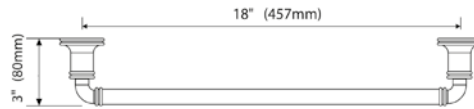

- Polished Chrome FV164/K3-PC
- Polished Nickel - PVD FV164/K3-PN
- Brushed Nickel - PVD FV164/K3-BN
- Polished Gold - PVD FV164/K3-PG*
- Brushed Gold - PVD FV164/K3-BG*
- Polished Rose Gold - PVD FV164/K3-RG*
- Polished Brass - PVD FV164/K3-PB*
- Brushed Brass - PVD FV164/K3-BB*
- Satin Greystone - PVD FV164/K3-SGR*
- Satin Black - PVD FV164/K3-BK*
- Flat Black FV164/K3-FB*
- **Unlacquered Polished Brass FV164/K3-UPB*

18" towel bar