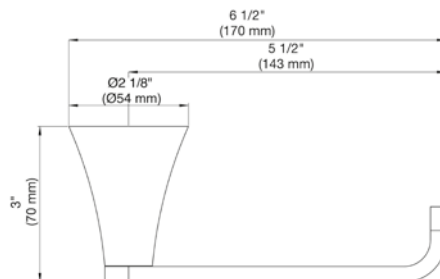

Toilet paper holder

- Polished Chrome FV167/K4-PC
- Polished Nickel - PVD FV167/K4-PN
- Brushed Nickel - PVD FV167/K4-BN
- Polished Gold - PVD FV167/K4-PG*
- Brushed Gold - PVD FV167/K4-BG*
- Polished Rose Gold - PVD FV167/K4-RG*
- Polished Brass - PVD FV167/K4-PB*
- Brushed Brass - PVD FV167/K4-BB*
- Satin Greystone - PVD FV167/K4-SGR*
- Satin Black - PVD FV167/K4-BK*
- Flat Black FV167/K4-FB*
- **Unlacquered Polished Brass FV167/K4-UPB*

*Non-stock finish – allow 6 to 8 weeks. - **UPB is a living finish and is therefore excluded from finish warranty.