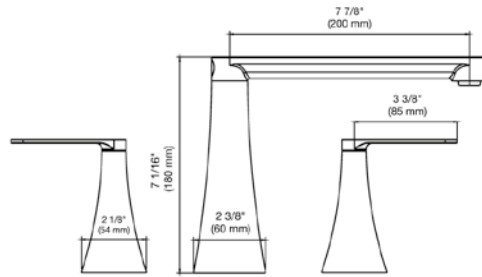

PHOTOGRAPH · DESCRIPTION

DIAGRAM

FINISHES

MODEL

- Polished Chrome FV210/K4L-PC
- Polished Nickel - PVD FV210/K4L-PN
- Brushed Nickel - PVD FV210/K4L-BN
- Polished Gold - PVD FV210/K4L-PG*
- Brushed Gold - PVD FV210/K4L-BG*
- Polished Rose Gold - PVD FV210/K4L-RG*
- Polished Brass - PVD FV210/K4L-PB*
- Brushed Brass - PVD FV210/K4L-BB*
- Satin Greystone - PVD FV210/K4L-SGR*
- Satin Black - PVD FV210/K4L-BK*
- Flat Black FV210/K4L-FB*
- **Unlacquered Polished Brass FV210/K4L-UPB*