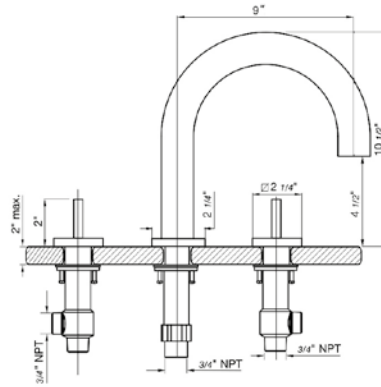

PHOTOGRAPH · DESCRIPTION

DIAGRAM

FINISHES

MODEL

- Polished Chrome FV210/J3D-PC
- Polished Nickel - PVD FV210/J3D-PN
- Brushed Nickel - PVD FV210/J3D-BN
- Polished Gold - PVD FV210/J3D-PG*
- Brushed Gold - PVD FV210/J3D-BG*
- Polished Rose Gold - PVD FV210/J3D-RG*
- Polished Brass - PVD FV210/J3D-PB*
- Brushed Brass - PVD FV210/J3D-BB*
- Satin Greystone - PVD FV210/J3D-SGR*
- Satin Black - PVD FV210/J3D-BK*
- Flat Black FV210/J3D-FB*
- **Unlacquered Polished Brass FV210/J3D-UPB*

Deck mounted Roman bath faucet 3/4" valves