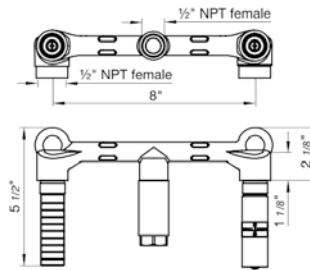

FV203.BASE

*Non-stock finish – allow 6 to 8 weeks. - **UPB is a living finish and is therefore excluded from finish warranty.