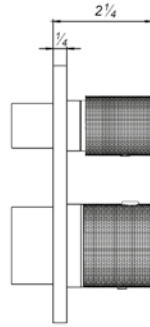

PHOTOGRAPH · DESCRIPTION

DIAGRAM

FINISHES

MODEL

- Polished Chrome FV227K.0-PC
- Polished Nickel - PVD FV227K.0-PN
- Brushed Nickel - PVD FV227K.0-BN
- Polished Gold - PVD FV227K.0-PG*
- Brushed Gold - PVD FV227K.0-BG*
- Polished Rose Gold - PVD FV227K.0-RG*
- Polished Brass - PVD FV227K.0-PB*
- Brushed Brass - PVD FV227K.0-BB*
- Satin Greystone - PVD FV227K.0-SGR*
- Satin Black - PVD FV227K.0-BK*
- **Unlacquered Polished Brass FV227K.0-UPB*

Thermostatic wall valve. Trim only.

Note: This set uses the FV227.BASE 1/2" thermostatic wall valve