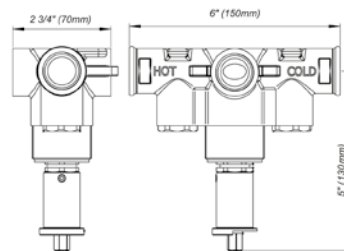

FV217.BASE

3/4" thermostatic wall rough-in valve only 17.5 gpm (gallons per minute) flow rate (@45 psi)

*Non-stock finish – allow 6 to 8 weeks. - **UPB is a living finish and is therefore excluded from finish warranty.