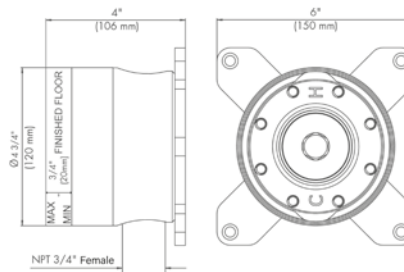

FV215.BASE

*Non-stock finish – allow 6 to 8 weeks. - **UPB is a living finish and is therefore excluded from finish warranty.