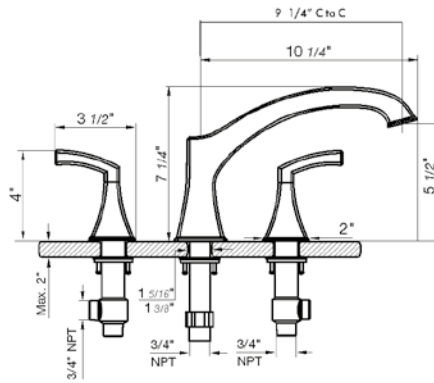

PHOTOGRAPH · DESCRIPTION

DIAGRAM

FINISHES

MODEL

- Polished Chrome FV210/60-PC
- Polished Nickel - PVD FV210/60-PN
- Brushed Nickel - PVD FV210/60-BN
- Polished Gold - PVD FV210/60-PG*
- Brushed Gold - PVD FV210/60-BG*
- Polished Rose Gold - PVD FV210/60-RG*
- Polished Brass - PVD FV210/60-PB*
- Brushed Brass - PVD FV210/60-BB*
- Satin Greystone - PVD FV210/60-SGR*
- Satin Black - PVD FV210/60-BK*
- Flat Black FV210/60-FB*
- **Unlacquered Polished Brass FV210/60-UPB*

Deck mounted Roman bath faucet 3/4" valves