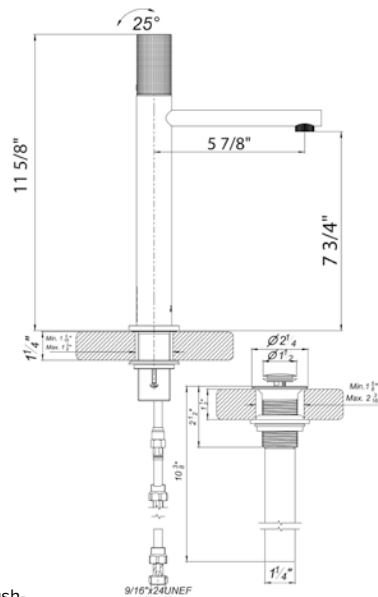

- Polished Chrome FV181.01/59K-PC
- Polished Nickel - PVD FV181.01/59K-PN
- Brushed Nickel - PVD FV181.01/59K-BN
- Polished Gold - PVD FV181.01/59K-PG*
- Brushed Gold - PVD FV181.01/59K-BG*
- Polished Rose Gold - PVD FV181.01/59K-RG*
- Polished Brass - PVD FV181.01/59K-PB*
- Brushed Brass - PVD FV181.01/59K-BB*
- Satin Greystone - PVD FV181.01/59K-SGR*
- Satin Black - PVD FV181.01/59K-BK*
- **Unlacquered Polished Brass FV181.01/59K-UPB*

*Non-stock finish – allow 6 to 8 weeks. - **UPB is a living finish and is therefore excluded from finish warranty.