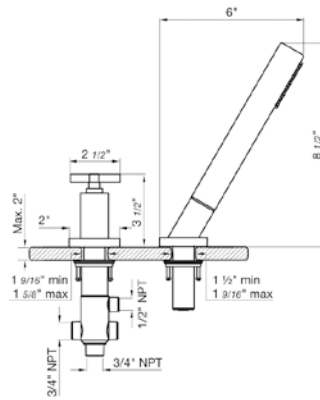

- Polished Chrome FV133/85.0-PC
- Polished Nickel - PVD FV133/85.0-PN
- Brushed Nickel - PVD FV133/85.0-BN
- Polished Gold - PVD FV133/85.0-PG*
- Brushed Gold - PVD FV133/85.0-BG*
- Polished Rose Gold - PVD FV133/85.0-RG*
- Polished Brass - PVD FV133/85.0-PB*
- Brushed Brass - PVD FV133/85.0-BB*
- Satin Greystone - PVD FV133/85.0-SGR*
- Satin Black - PVD FV133/85.0-BK*
- Flat Black FV133/85.0-FB*
- **Unlacquered Polished Brass FV133/85.0-UPB*

*Non-stock finish – allow 6 to 8 weeks. - **UPB is a living finish and is therefore excluded from finish warranty.