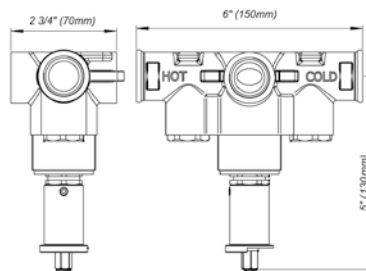

FV217.BASE

3/4" thermostatic wall rough-in valve only 17.5 gpm (gallons per minute) flow rate (@45 psi)

*Non-stock finish – allow 6 to 8 weeks. - **UPB is a living finish and is therefore excluded from finish warranty.