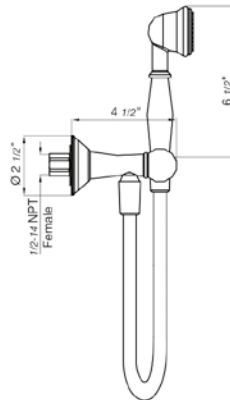

- Polished Chrome FV131/58-PC
- Polished Nickel - PVD FV131/58-PN
- Brushed Nickel - PVD FV131/58-BN
- Polished Gold - PVD FV131/58-PG*
- Brushed Gold - PVD FV131/58-BG*
- Polished Rose Gold - PVD FV131/58-RG*
- Polished Brass - PVD FV131/58-PB*
- Brushed Brass - PVD FV131/58-BB*
- Satin Greystone - PVD FV131/58-SGR*
- Satin Black - PVD FV131/58-BK*
- Flat Black FV131/58-FB*
- **Unlacquered Polished Brass FV131/58-UPB*

*Non-stock finish – allow 6 to 8 weeks. - **UPB is a living finish and is therefore excluded from finish warranty.