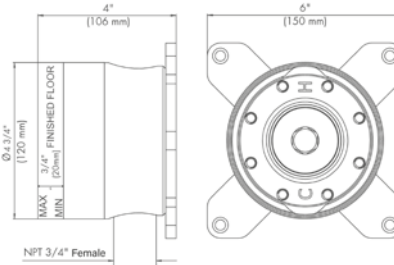

FV215.BASE