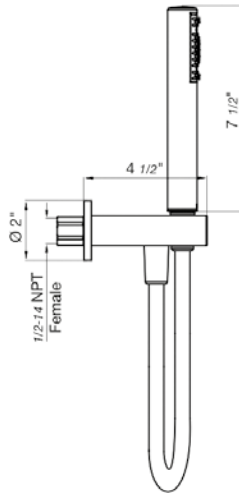

*Non-stock finish – allow 6 to 8 weeks. - **UPB is a living finish and is therefore excluded from finish warranty.

PHOTOGRAPH · DESCRIPTION

DIAGRAM

FINISHES

MODEL

Hand shower assembly. All in one swivel holder and water supply, 1/2" NPT Female.