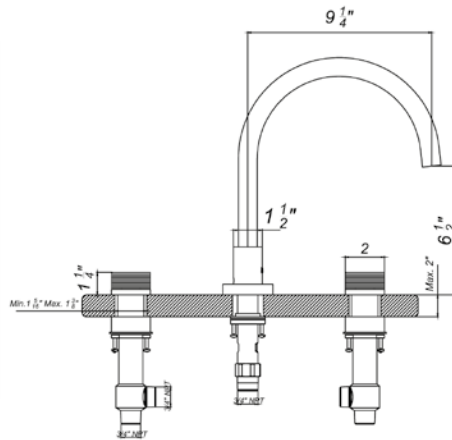

PHOTOGRAPH · DESCRIPTION

DIAGRAM

FINISHES

MODEL

- Polished Chrome FV210/59R-PC
- Polished Nickel - PVD FV210/59R-PN
- Brushed Nickel - PVD FV210/59R-BN
- Polished Gold - PVD FV210/59R-PG*
- Brushed Gold - PVD FV210/59R-BG*
- Polished Rose Gold - PVD FV210/59R-RG*
- Polished Brass - PVD FV210/59R-PB*
- Brushed Brass - PVD FV210/59R-BB*
- Satin Greystone - PVD FV210/59R-SGR*
- Satin Black - PVD FV210/59R-BK*
- Flat Black FV210/59R-FB*
- **Unlacquered Polished Brass FV210/59R-UPB*

Deck mounted Roman bath faucet 3/4" valves.