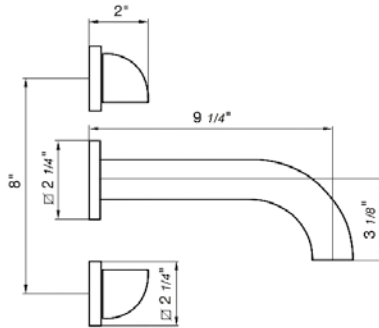

- Polished Chrome FV203/J3D.0-PC
- Polished Nickel - PVD FV203/J3D.0-PN
- Brushed Nickel - PVD FV203/J3D.0-BN
- Polished Gold - PVD FV203/J3D.0-PG*
- Brushed Gold - PVD FV203/J3D.0-BG*
- Polished Rose Gold - PVD FV203/J3D.0-RG*
- Polished Brass - PVD FV203/J3D.0-PB*
- Brushed Brass - PVD FV203/J3D.0-BB*
- Satin Greystone - PVD FV203/J3D.0-SGR*
- Satin Black - PVD FV203/J3D.0-BK*
- Flat Black FV203/J3D.0-FB*
- **Unlacquered Polished Brass FV203/J3D.0-UPB*

Wall-mounted lavatory faucet, less drain assembly, trim only.

Note: This set uses the FV203.BASE rough valve for wall lavatory. 1/2" Fem NPT connection