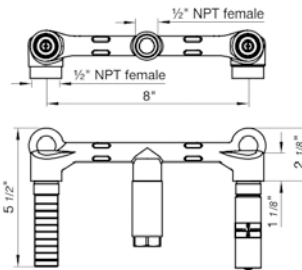

FV203.BASE

*Non-stock finish – allow 6 to 8 weeks. - **UPB is a living finish and is therefore excluded from finish warranty.