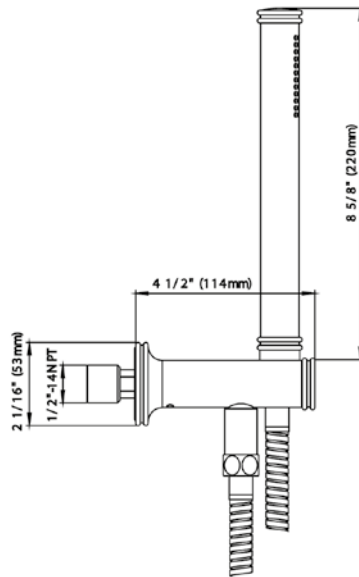

- Polished Chrome FV131A/K3-PC
- Polished Nickel - PVD FV131A/K3-PN
- Brushed Nickel - PVD FV131A/K3-BN
- Polished Gold - PVD FV131A/K3-PG*
- Brushed Gold - PVD FV131A/K3-BG*
- Polished Rose Gold - PVD FV131A/K3-RG*
- Polished Brass - PVD FV131A/K3-PB*
- Brushed Brass - PVD FV131A/K3-BB*
- Satin Greystone - PVD FV131A/K3-SGR*
- Satin Black - PVD FV131A/K3-BK*
- Flat Black FV131A/K3-FB*
- **Unlacquered Polished Brass FV131A/K3-UPB*