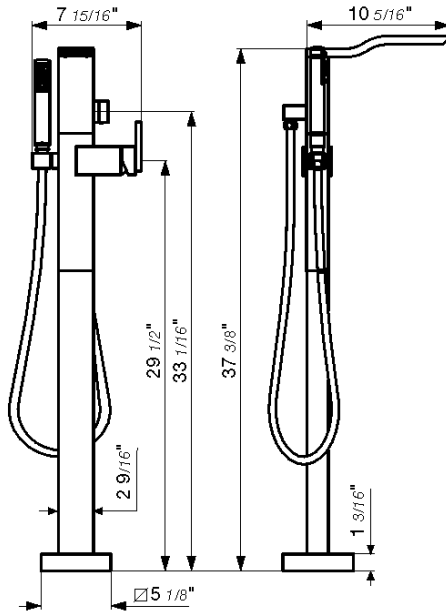

PHOTOGRAPH · DESCRIPTION

DIAGRAM

FINISHES

MODEL