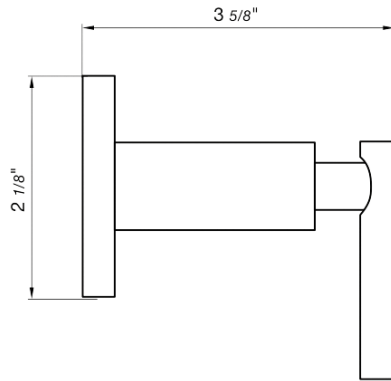

PHOTOGRAPH · DESCRIPTION

DIAGRAM

FINISHES

MODEL

Polished Chrome	FV480/59L.0-PC
Polished Nickel - PVD	FV480/59L.0-PN
Brushed Nickel - PVD	FV480/59L.0-BN
Polished Gold - PVD	FV480/59L.0-PG*
Brushed Gold - PVD	FV480/59L.0-BG*
Polished Rose Gold - PVD	FV480/59L.0-RG*
Polished Brass - PVD	FV480/59L.0-PB*
Brushed Brass - PVD	FV480/59L.0-BB*
Satin Greystone - PVD	FV480/59L.0-SGR*
Satin Black - PVD	FV480/59L.0-BK*
Flat Black	FV480/59L.0-FB*
**Unlacquered Polished Brass	FV480/59L.0-UPB*

Wall volume control. Trim only

Note: This set uses the FV480.BASE-19 Wall volume control, 3/4" rough valve only or the FV680.BASE 3 port diverter valve rough-in (can be converted to a 2 port by changing a washer).