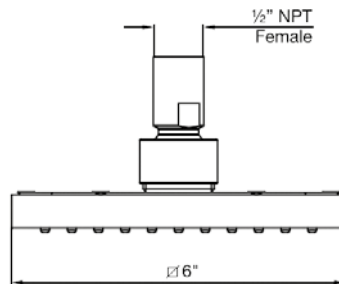

6" square showerhead. Flow Rate 1.75 GPM @ 60 PSI.

- Polished Chrome FV126/85-PC
- Polished Nickel - PVD FV126/85-PN
- Brushed Nickel - PVD FV126/85-BN
- Polished Gold - PVD FV126/85-PG*
- Brushed Gold - PVD FV126/85-BG*
- Polished Rose Gold - PVD FV126/85-RG*
- Polished Brass - PVD FV126/85-PB*
- Brushed Brass - PVD FV126/85-BB*
- Satin Greystone - PVD FV126/85-SGR*
- Satin Black - PVD FV126/85-BK*
- Flat Black FV126/85-FB*
- **Unlacquered Polished Brass FV126/85-UPB*

*Non-stock finish – allow 6 to 8 weeks. - **UPB is a living finish and is therefore excluded from finish warranty.