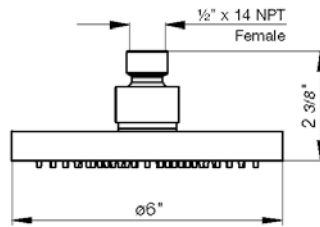

Adjustable multifunction shower head features variable spray with self-cleaning function and massage spray.

PHOTOGRAPH · DESCRIPTION

DIAGRAM

FINISHES

MODEL

- Polished Chrome FV126/59-PC
- Polished Nickel - PVD FV126/59-PN
- Brushed Nickel - PVD FV126/59-BN
- Polished Gold - PVD FV126/59-PG*
- Brushed Gold - PVD FV126/59-BG*
- Polished Rose Gold - PVD FV126/59-RG*
- Polished Brass - PVD FV126/59-PB*
- Brushed Brass - PVD FV126/59-BB*
- Satin Greystone - PVD FV126/59-SGR*
- Satin Black - PVD FV126/59-BK*
- Flat Black FV126/59-FB*
- **Unlacquered Polished Brass FV126/59-UPB*

6" showerhead. Flow Rate 1.75 GPM @ 60 PSI.