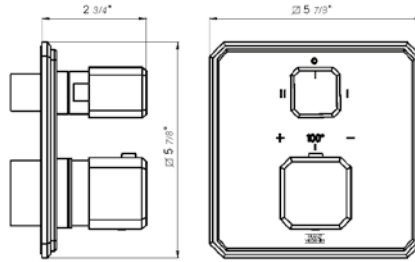

PHOTOGRAPH · DESCRIPTION

DIAGRAM

FINISHES

MODEL