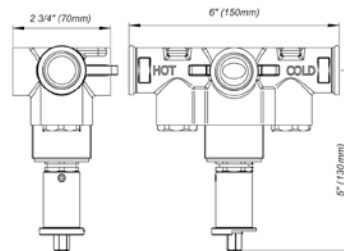

FV217.BASE

3/4" thermostatic wall rough-in valve only 17.5 gpm (gallons per minute) flow rate (@45 psi)

*Non-stock finish – allow 6 to 8 weeks. - **UPB is a living finish and is therefore excluded from finish warranty.