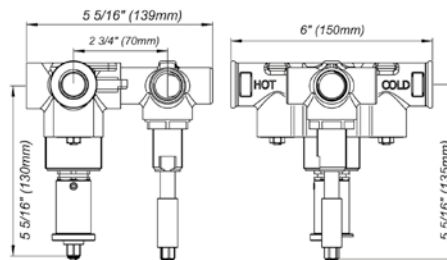

FV247.BASE

1/2" thermostatic rough-in valve only, with integral three port non-sharing diverter and shut-off.

*Non-stock finish – allow 6 to 8 weeks. - **UPB is a living finish and is therefore excluded from finish warranty.