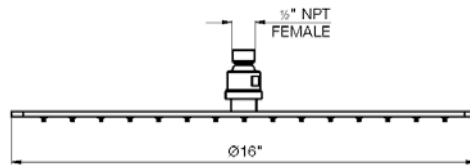

- Polished Stainless FV126.04.1.0-PS
- Brushed Nickel - PVD FV126.04.1.0-BN
- Polished Gold - PVD FV126.04.1.0-PG*
- Brushed Gold - PVD FV126.04.1.0-BG*
- Polished Rose Gold - PVD FV126.04.1.0-RG*
- Polished Brass - PVD FV126.04.1.0-PB*
- Brushed Brass - PVD FV126.04.1.0-BB*
- Satin Greystone - PVD FV126.04.1.0-SGR*
- Satin Black - PVD FV126.04.1.0-BK*
- Flat Black FV126.04.1.0-FB*

12" round stainless steel rain head. Flow Rate 1.75 GPM @ 60 PSI.