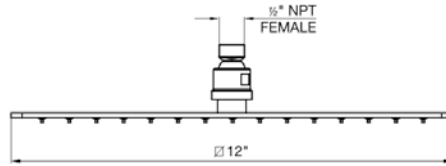

PHOTOGRAPH · DESCRIPTION

DIAGRAM

FINISHES

MODEL

- Polished Stainless FV126.05.1.0-PS***
- Brushed Nickel - PVD FV126.05.1.0-BN
- Polished Gold - PVD FV126.05.1.0-PG*
- Brushed Gold - PVD FV126.05.1.0-BG*
- Polished Rose Gold - PVD FV126.05.1.0-RG*
- Polished Brass - PVD FV126.05.1.0-PB*
- Brushed Brass - PVD FV126.05.1.0-BB*
- Satin Greystone - PVD FV126.05.1.0-SGR
- Satin Black - PVD FV126.05.1.0-BK*
- Flat Black FV126.05.1.0-FB*

12" square stainless steel rain head. Flow Rate 1.75 GPM @ 60 PSI.