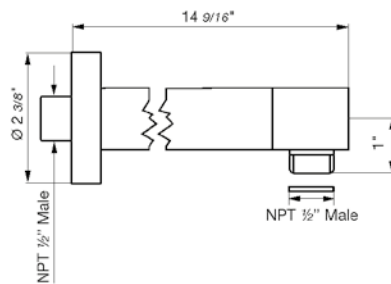

- Polished Chrome FV140.07/87-PC
- Polished Nickel - PVD FV140.07/87-PN
- Brushed Nickel - PVD FV140.07/87-BN
- Polished Gold - PVD FV140.07/87-PG*
- Brushed Gold - PVD FV140.07/87-BG*
- Polished Rose Gold - PVD FV140.07/87-RG*
- Polished Brass - PVD FV140.07/87-PB*
- Brushed Brass - PVD FV140.07/87-BB*
- Satin Greystone - PVD FV140.07/87-SGR*
- Satin Black - PVD FV140.07/87-BK*
- Flat Black FV140.07/87-FB*
- **Unlacquered Polished Brass FV140.07/87-UPB*

Shower arm and escutcheon