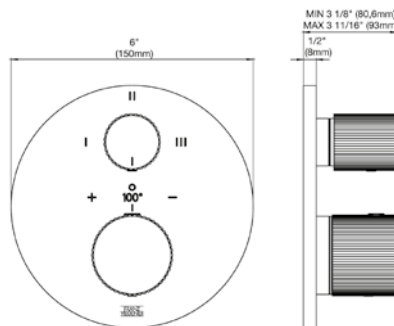

- Polished Chrome FV247V.0-PC
- Polished Nickel - PVD FV247V.0-PN
- Brushed Nickel - PVD FV247V.0-BN
- Polished Gold - PVD FV247V.0-PG*
- Brushed Gold - PVD FV247V.0-BG*
- Polished Rose Gold - PVD FV247V.0-RG*
- Polished Brass - PVD FV247V.0-PB*
- Brushed Brass - PVD FV247V.0-BB*
- Satin Greystone - PVD FV247V.0-SGR*
- Satin Black - PVD FV247V.0-BK*
- Flat Black FV247V.0-FB*
- **Unlacquered Polished Brass FV247V.0-UPB*

Thermostatic wall valve with three outlets - trim only

Note: This set uses the FV247.BASE 1/2" thermostatic wall valve