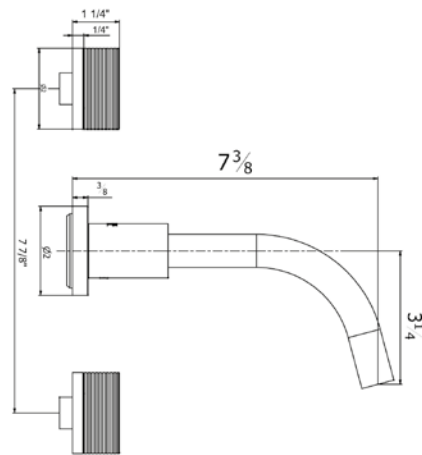

Tall vessel height, single handle lavatory set with push-down pop-up drain assembly (no lift rod)

- Polished Chrome FV203/59R.0-PC
- Polished Nickel - PVD FV203/59R.0-PN
- Brushed Nickel - PVD FV203/59R.0-BN
- Polished Gold - PVD FV203/59R.0-PG*
- Brushed Gold - PVD FV203/59R.0-BG*
- Polished Rose Gold - PVD FV203/59R.0-RG*
- Polished Brass - PVD FV203/59R.0-PB*
- Brushed Brass - PVD FV203/59R.0-BB*
- Satin Greystone - PVD FV203/59R.0-SGR*
- Satin Black - PVD FV203/59R.0-BK*
- Flat Black FV203/59R.0-FB*
- **Unlacquered Polished Brass FV203/59R.0-UPB*

Wall-mounted lavatory faucet less drain assembly. Trim only.

Note: This set uses the FV203.BASE rough valve for wall lavatory. 1/2" Fem NPT connection