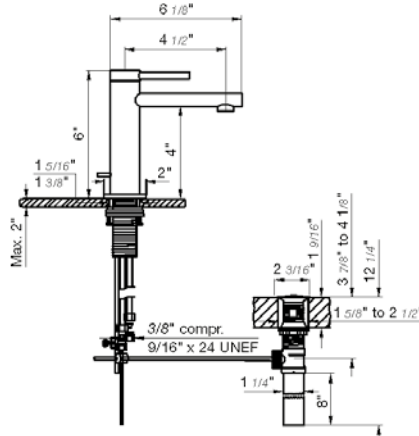

- Polished Chrome FV182/59-PC
- Polished Nickel - PVD FV182/59-PN
- Brushed Nickel - PVD FV182/59-BN
- Polished Gold - PVD FV182/59-PG*
- Brushed Gold - PVD FV182/59-BG*
- Polished Rose Gold - PVD FV182/59-RG*
- Polished Brass - PVD FV182/59-PB*
- Brushed Brass - PVD FV182/59-BB*
- Satin Greystone - PVD FV182/59-SGR*
- Satin Black - PVD FV182/59-BK*
- Flat Black FV182/59-FB*
- **Unlacquered Polished Brass FV182/59-UPB*

Single handle lavatory set, with pop-up drain assembly