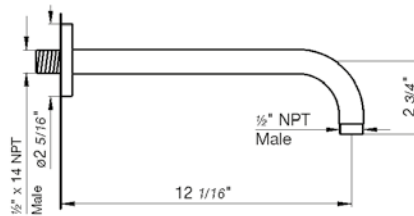

- Polished Chrome FV140/59-PC
- Polished Nickel - PVD FV140/59-PN
- Brushed Nickel - PVD FV140/59-BN
- Polished Gold - PVD FV140/59-PG*
- Brushed Gold - PVD FV140/59-BG*
- Polished Rose Gold - PVD FV140/59-RG*
- Polished Brass - PVD FV140/59-PB*
- Brushed Brass - PVD FV140/59-BB*
- Satin Greystone - PVD FV140/59-SGR*
- Satin Black - PVD FV140/59-BK*
- Flat Black FV140/59-FB*
- **Unlacquered Polished Brass FV140/59-UPB*

Shower arm and escutcheon