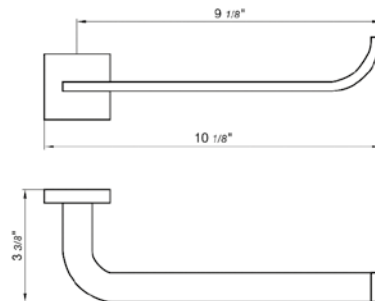

- Polished Chrome FV163/J4-PC
- Polished Nickel - PVD FV163/J4-PN
- Brushed Nickel - PVD FV163/J4-BN
- Polished Gold - PVD FV163/J4-PG*
- Brushed Gold - PVD FV163/J4-BG*
- Polished Rose Gold - PVD FV163/J4-RG*
- Polished Brass - PVD FV163/J4-PB*
- Brushed Brass - PVD FV163/J4-BB*
- Satin Greystone - PVD FV163/J4-SGR*
- Satin Black - PVD FV163/J4-BK*
- Flat Black FV163/J4-FB*
- **Unlacquered Polished Brass FV163/J4-UPB*

Towel holder