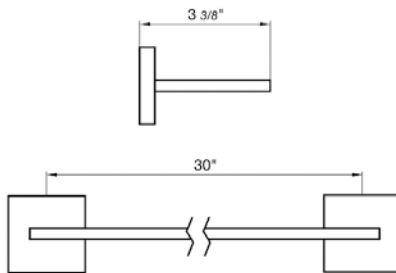

- Polished Chrome FV164.02/J4-PC
- Polished Nickel - PVD FV164.02/J4-PN
- Brushed Nickel - PVD FV164.02/J4-BN
- Polished Gold - PVD FV164.02/J4-PG*
- Brushed Gold - PVD FV164.02/J4-BG*
- Polished Rose Gold - PVD FV164.02/J4-RG*
- Polished Brass - PVD FV164.02/J4-PB*
- Brushed Brass - PVD FV164.02/J4-BB*
- Satin Greystone - PVD FV164.02/J4-SGR*
- Satin Black - PVD FV164.02/J4-BK*
- Flat Black FV164.02/J4-FB*
- **Unlacquered Polished Brass FV164.02/J4-UPB*

30" towel bar