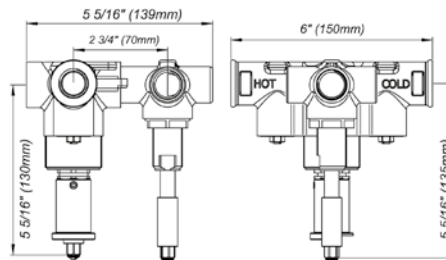

- Polished Chrome FV247/J2.0-PC
- Polished Nickel - PVD FV247/J2.0-PN
- Brushed Nickel - PVD FV247/J2.0-BN
- Polished Gold - PVD FV247/J2.0-PG*
- Brushed Gold - PVD FV247/J2.0-BG*
- Polished Rose Gold - PVD FV247/J2.0-RG*
- Polished Brass - PVD FV247/J2.0-PB*
- Brushed Brass - PVD FV247/J2.0-BB*
- Satin Greystone - PVD FV247/J2.0-SGR*
- Satin Black - PVD FV247/J2.0-BK*
- Flat Black FV247/J2.0-FB*
- **Unlacquered Polished Brass FV247/J2.0-UPB*

Thermostatic wall valve with three outlets - trim only

Note: This set uses the FV247.BASE 1/2" thermostatic wall valve

FV247.BASE

1/2" thermostatic rough-in valve only, with integral three port non-sharing diverter and shut-off.

*Non-stock finish – allow 6 to 8 weeks. - **UPB is a living finish and is therefore excluded from finish warranty.