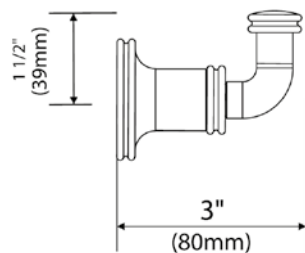

PHOTOGRAPH · DESCRIPTION

DIAGRAM

FINISHES

MODEL

- Polished Chrome FV166/K3-PC
- Polished Nickel - PVD FV166/K3-PN
- Brushed Nickel - PVD FV166/K3-BN
- Polished Gold - PVD FV166/K3-PG*
- Brushed Gold - PVD FV166/K3-BG*
- Polished Rose Gold - PVD FV166/K3-RG*
- Polished Brass - PVD FV166/K3-PB*
- Brushed Brass - PVD FV166/K3-BB*
- Satin Greystone - PVD FV166/K3-SGR*
- Satin Black - PVD FV166/K3-BK*
- Flat Black FV166/K3-FB*
- **Unlacquered Polished Brass FV166/K3-UPB*

Robe hook