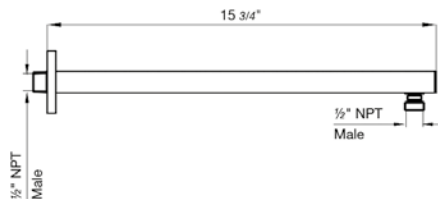

- Polished Stainless FV126.06.1.0-PS***

- Polished Chrome FV140/85.1.0-PC
- Polished Nickel - PVD FV140/85.1.0-PN
- Brushed Nickel - PVD FV140/85.1.0-BN
- Polished Gold - PVD FV140/85.1.0-PG*
- Brushed Gold - PVD FV140/85.1.0-BG*
- Polished Rose Gold - PVD FV140/85.1.0-RG*
- Polished Brass - PVD FV140/85.1.0-PB*
- Brushed Brass - PVD FV140/85.1.0-BB*
- Satin Greystone - PVD FV140/85.1.0-SGR*
- Satin Black - PVD FV140/85.1.0-BK*
- Flat Black FV140/85.1.0-FB*
- **Unlacquered Polished Brass FV140/85.1.0-UPB*

Square shower arm and escutcheon 1/2" NPT MALE connection

*Non-stock finish – allow 6 to 8 weeks. - **UPB is a living finish and is therefore excluded from finish warranty. ***PS works with Polished Nickel as well as Polished Chrome.