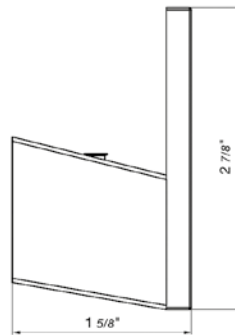

- Polished Chrome FV164.02/J8-PC
- Polished Nickel - PVD FV164.02/J8-PN
- Brushed Nickel - PVD FV164.02/J8-BN
- Polished Gold - PVD FV164.02/J8-PG*
- Brushed Gold - PVD FV164.02/J8-BG*
- Polished Rose Gold - PVD FV164.02/J8-RG*
- Polished Brass - PVD FV164.02/J8-PB*
- Brushed Brass - PVD FV164.02/J8-BB*
- Satin Greystone - PVD FV164.02/J8-SGR*
- Satin Black - PVD FV164.02/J8-BK*
- Flat Black FV164.02/J8-FB*
- **Unlacquered Polished Brass FV164.02/J8-UPB*

Robe hook