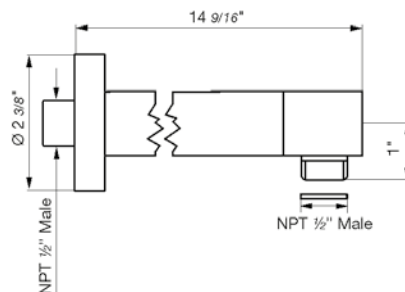

- Polished Chrome FV140.07/87-PC
- Polished Nickel - PVD FV140.07/87-PN
- Brushed Nickel - PVD FV140.07/87-BN
- Polished Gold - PVD FV140.07/87-PG*
- Brushed Gold - PVD FV140.07/87-BG*
- Polished Rose Gold - PVD FV140.07/87-RG*
- Polished Brass - PVD FV140.07/87-PB*
- Brushed Brass - PVD FV140.07/87-BB*
- Satin Greystone - PVD FV140.07/87-SGR*
- Satin Black - PVD FV140.07/87-BK*
- Flat Black FV140.07/87-FB*
- **Unlacquered Polished Brass FV140.07/87-UPB*

Shower arm and escutcheon

***PS works with Polished Nickel as well as Polished Chrome. *Non-stock finish – allow 6 to 8 weeks. **UPB is a living finish and is therefore excluded from finish warranty.