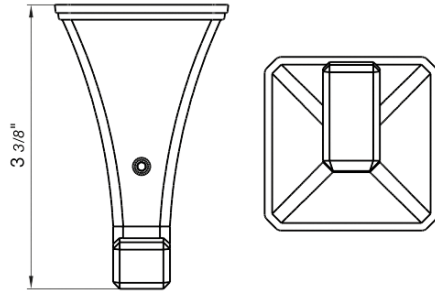

PHOTOGRAPH · DESCRIPTION

DIAGRAM

FINISHES

MODEL

- Polished Chrome FV166/60-PC
- Polished Nickel - PVD FV166/60-PN
- Brushed Nickel - PVD FV166/60-BN
- Polished Gold - PVD FV166/60-PG*
- Brushed Gold - PVD FV166/60-BG*
- Polished Rose Gold - PVD FV166/60-RG*
- Polished Brass - PVD FV166/60-PB*
- Brushed Brass - PVD FV166/60-BB*
- Satin Greystone - PVD FV166/60-SGR*
- Satin Black - PVD FV166/60-BK*
- Flat Black FV166/60-FB*
- **Unlacquered Polished Brass FV166/60-UPB*

Robe hook