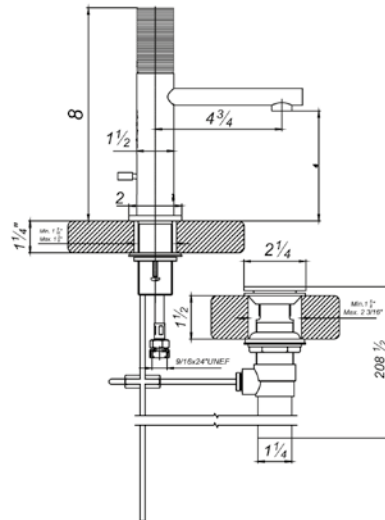

- Polished Chrome FV182/59R-PC
- Polished Nickel - PVD FV182/59R-PN
- Brushed Nickel - PVD FV182/59R-BN
- Polished Gold - PVD FV182/59R-PG*
- Brushed Gold - PVD FV182/59R-BG*
- Polished Rose Gold - PVD FV182/59R-RG*
- Polished Brass - PVD FV182/59R-PB*
- Brushed Brass - PVD FV182/59R-BB*
- Satin Greystone - PVD FV182/59R-SGR*
- Satin Black - PVD FV182/59R-BK*
- Flat Black FV182/59R-FB*
- **Unlacquered Polished Brass FV182/59R-UPB*

Single handle lavatory set with pop-up drain assembly