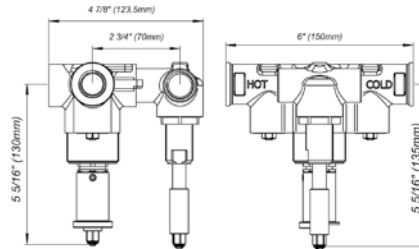

FV227.BASE

5 5/16" (135mm) 5 5/16" (130mm) 1/2" thermostatic rough-in valve only with integral two port non-sharing diverter and shut-off 5.5 gpm (gallons per minute) flow rate (@60 psi)