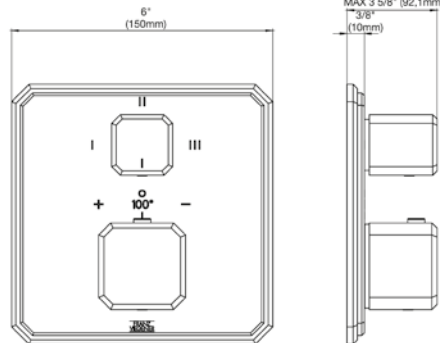

5 5/16" (135mm) 5 5/16" (130mm) 1/2" thermostatic rough-in valve only with integral two port non-sharing diverter and shut-off 5.5 gpm (gallons per minute) flow rate (@60 psi)