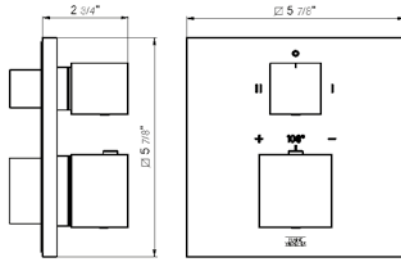

PHOTOGRAPH · DESCRIPTION

DIAGRAM

FINISHES

MODEL