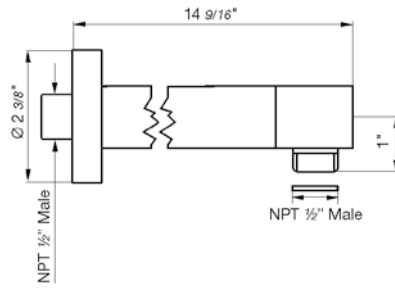

PHOTOGRAPH · DESCRIPTION

DIAGRAM

FINISHES

MODEL

- Polished Chrome FV140.07/87-PC
- Polished Nickel - PVD FV140.07/87-PN
- Brushed Nickel - PVD FV140.07/87-BN
- Polished Gold - PVD FV140.07/87-PG*
- Brushed Gold - PVD FV140.07/87-BG*
- Polished Rose Gold - PVD FV140.07/87-RG*
- Polished Brass - PVD FV140.07/87-PB*
- Brushed Brass - PVD FV140.07/87-BB*
- Satin Greystone - PVD FV140.07/87-SGR*
- Satin Black - PVD FV140.07/87-BK*
- Flat Black FV140.07/87-FB*
- **Unlacquered Polished Brass FV140.07/87-UPB*

Shower arm and escutcheon