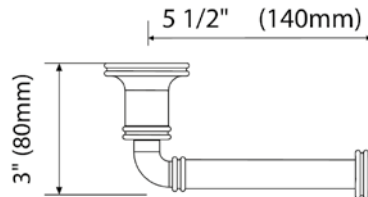

- Polished Chrome FV167/K3-PC
- Polished Nickel - PVD FV167/K3-PN
- Brushed Nickel - PVD FV167/K3-BN
- Polished Gold - PVD FV167/K3-PG*
- Brushed Gold - PVD FV167/K3-BG*
- Polished Rose Gold - PVD FV167/K3-RG*
- Polished Brass - PVD FV167/K3-PB*
- Brushed Brass - PVD FV167/K3-BB*
- Satin Greystone - PVD FV167/K3-SGR*
- Satin Black - PVD FV167/K3-BK*
- Flat Black FV167/K3-FB*
- **Unlacquered Polished Brass FV167/K3-UPB*

Toilet paper holder