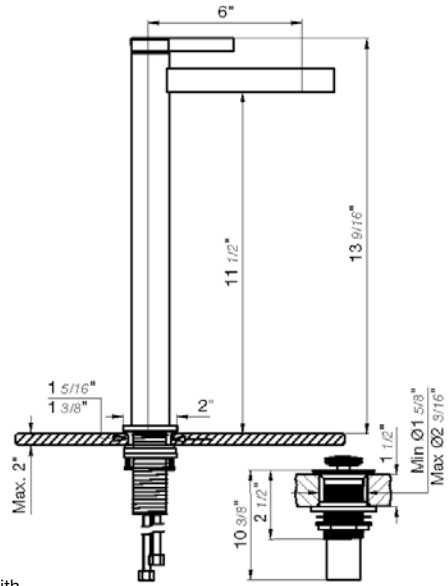

PHOTOGRAPH · DESCRIPTION

DIAGRAM

FINISHES

MODEL

- Polished Chrome FV181.02/J2-PC
- Polished Nickel - PVD FV181.02/J2-PN
- Brushed Nickel - PVD FV181.02/J2-BN
- Polished Gold - PVD FV181.02/J2-PG*
- Brushed Gold - PVD FV181.02/J2-BG*
- Polished Rose Gold - PVD FV181.02/J2-RG*
- Polished Brass - PVD FV181.02/J2-PB*
- Brushed Brass - PVD FV181.02/J2-BB*
- Satin Greystone - PVD FV181.02/J2-SGR*
- Satin Black - PVD FV181.02/J2-BK*
- Flat Black FV181.02/J2-FB*
- **Unlacquered Polished Brass FV181.02/J2-UPB*

Tall vessel height, single handle lavatory set, with push-down pop-up drain assembly (no lift rod)