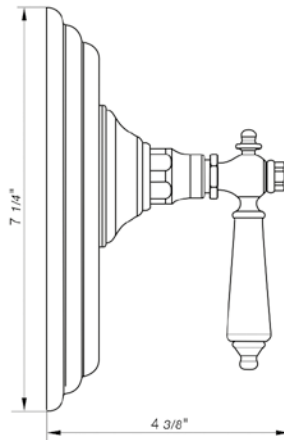

- Polished Chrome FV115/58L.0-PC
- Polished Nickel - PVD FV115/58L.0-PN
- Brushed Nickel - PVD FV115/58L.0-BN
- Polished Gold - PVD FV115/58L.0-PG*
- Brushed Gold - PVD FV115/58L.0-BG*
- Polished Rose Gold - PVD FV115/58L.0-RG*
- Polished Brass - PVD FV115/58L.0-PB*
- Brushed Brass - PVD FV115/58L.0-BB*
- Satin Greystone - PVD FV115/58L.0-SGR*
- Satin Black - PVD FV115/58L.0-BK*
- Flat Black FV115/58L.0-FB*
- **Unlacquered Polished Brass FV115/58L.0-UPB*