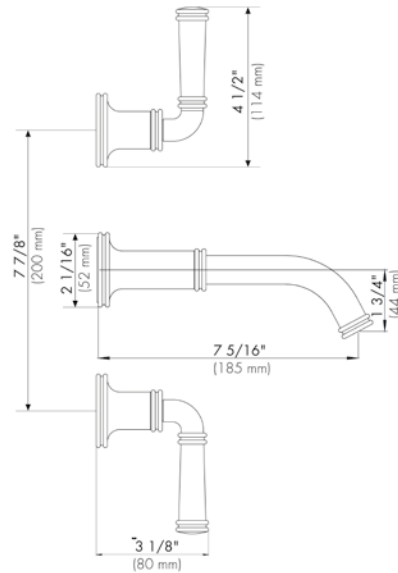

- Polished Chrome FV203/K3.0-PC
- Polished Nickel - PVD FV203/K3.0-PN
- Brushed Nickel - PVD FV203/K3.0-BN
- Polished Gold - PVD FV203/K3.0-PG*
- Brushed Gold - PVD FV203/K3.0-BG*
- Polished Rose Gold - PVD FV203/K3.0-RG*
- Polished Brass - PVD FV203/K3.0-PB*
- Brushed Brass - PVD FV203/K3.0-BB*
- Satin Greystone - PVD FV203/K3.0-SGR*
- Satin Black - PVD FV203/K3.0-BK*
- Flat Black FV203/K3.0-FB*
- **Unlacquered Polished Brass FV203/K3.0-UPB*

Note: This set uses the FV203.BASE rough valve for wall lavatory. 1/2" Fem NPT connection