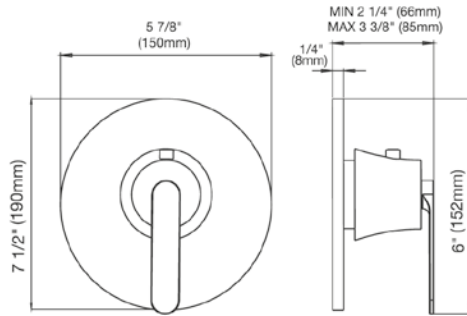

- Polished Chrome FV217/K4.0-PC
- Polished Nickel - PVD FV217/K4.0-PN
- Brushed Nickel - PVD FV217/K4.0-BN
- Polished Gold - PVD FV217/K4.0-PG*
- Brushed Gold - PVD FV217/K4.0-BG*
- Polished Rose Gold - PVD FV217/K4.0-RG*
- Polished Brass - PVD FV217/K4.0-PB*
- Brushed Brass - PVD FV217/K4.0-BB*
- Satin Greystone - PVD FV217/K4.0-SGR*
- Satin Black - PVD FV217/K4.0-BK*
- Flat Black FV217/K4.0-FB*
- **Unlacquered Polished Brass FV217/K4.0-UPB*