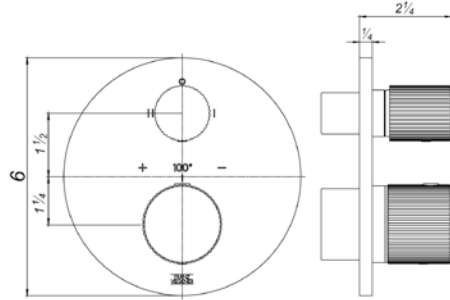

PHOTOGRAPH · DESCRIPTION

DIAGRAM

FINISHES

MODEL

- Polished Chrome FV227V.0-PC
- Polished Nickel - PVD FV227V.0-PN
- Brushed Nickel - PVD FV227V.0-BN
- Polished Gold - PVD FV227V.0-PG*
- Brushed Gold - PVD FV227V.0-BG*
- Polished Rose Gold - PVD FV227V.0-RG*
- Polished Brass - PVD FV227V.0-PB*
- Brushed Brass - PVD FV227V.0-BB*
- Satin Greystone - PVD FV227V.0-SGR*
- Satin Black - PVD FV227V.0-BK*
- Flat Black FV227V.0-FB*
- **Unlacquered Polished Brass FV227V.0-UPB*

Thermostatic wall valve. Trim only.

Note: This set uses the FV227.BASE 1/2" thermostatic wall valve