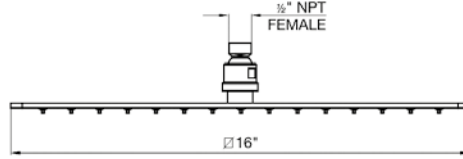

PHOTOGRAPH · DESCRIPTION

DIAGRAM

FINISHES

MODEL