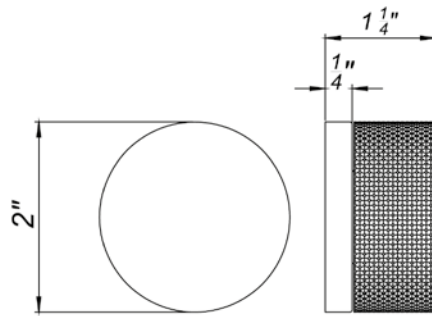

PHOTOGRAPH · DESCRIPTION

DIAGRAM

FINISHES

MODEL

- Polished Chrome FV480K.0-PC
- Polished Nickel - PVD FV480K.0-PN
- Brushed Nickel - PVD FV480K.0-BN
- Polished Gold - PVD FV480K.0-PG*
- Brushed Gold - PVD FV480K.0-BG*
- Polished Rose Gold - PVD FV480K.0-RG*
- Polished Brass - PVD FV480K.0-PB*
- Brushed Brass - PVD FV480K.0-BB*
- Satin Greystone - PVD FV480K.0-SGR*
- Satin Black - PVD FV480K.0-BK*
- **Unlacquered Polished Brass FV480K.0-UPB*

Wall volume control. Trim only.

Note: This set uses the FV480.BASE-19 Wall volume control, 3/4" rough valve only or the FV680.BASE 3 port diverter valve rough-in (can be converted to a 2 port by changing a washer).