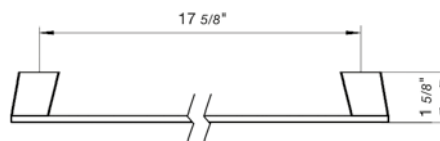

- Polished Chrome FV164/J8-PC
- Polished Nickel - PVD FV164/J8-PN
- Brushed Nickel - PVD FV164/J8-BN
- Polished Gold - PVD FV164/J8-PG*
- Brushed Gold - PVD FV164/J8-BG*
- Polished Rose Gold - PVD FV164/J8-RG*
- Polished Brass - PVD FV164/J8-PB*
- Brushed Brass - PVD FV164/J8-BB*
- Satin Greystone - PVD FV164/J8-SGR*
- Satin Black - PVD FV164/J8-BK*
- Flat Black FV164/J8-FB*
- **Unlacquered Polished Brass FV164/J8-UPB*

*Non-stock finish – allow 6 to 8 weeks. - **UPB is a living finish and is therefore excluded from finish warranty.