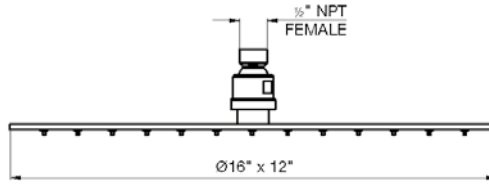

PHOTOGRAPH · DESCRIPTION

DIAGRAM

FINISHES

MODEL

Polished Stainless FV126.08.1.0-PS***

16" x 12" oval stainless steel rain head. Flow Rate 1.75 GPM @ 60 PSI.