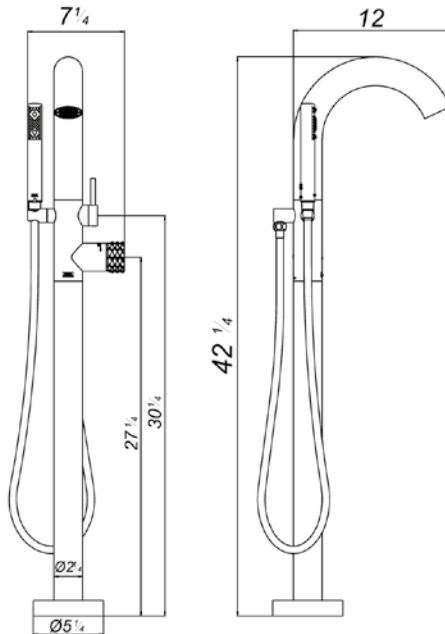

PHOTOGRAPH · DESCRIPTION

DIAGRAM

FINISHES

MODEL

- Polished Chrome FV215/59D.0-PC
- Polished Nickel - PVD FV215/59D.0-PN
- Brushed Nickel - PVD FV215/59D.0-BN
- Polished Gold - PVD FV215/59D.0-PG*
- Brushed Gold - PVD FV215/59D.0-BG*
- Polished Rose Gold - PVD FV215/59D.0-RG*
- Polished Brass - PVD FV215/59D.0-PB*
- Brushed Brass - PVD FV215/59D.0-BB*
- Satin Greystone - PVD FV215/59D.0-SGR*
- Satin Black - PVD FV215/59D.0-BK*
- Flat Black FV215/59D.0-FB*
- **Unlacquered Polished Brass FV215/59D.0-UPB*

Freestanding tub faucet. Trim only. Flow rate through spout 17 GPM @ 60 PSI. Flow rate through handshower 1.75 GPM @ 60 PSI

Note: This set uses the FV215.BASE freestanding rough valve; which is sold separately (see below).