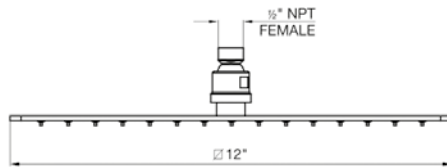

- Polished Stainless FV126.051.0-PS***
- Brushed Nickel - PVD FV126.051.0-BN
- Polished Gold - PVD FV126.051.0-PG*
- Brushed Gold - PVD FV126.051.0-BG*
- Polished Rose Gold - PVD FV126.051.0-RG*
- Polished Brass - PVD FV126.051.0-PB*
- Brushed Brass - PVD FV126.051.0-BB*
- Satin Greystone - PVD FV126.051.0-SGR
- Satin Black - PVD FV126.051.0-BK*
- Flat Black FV126.051.0-FB*

12" square stainless steel rain head. Flow Rate 1.75 GPM @ 60 PSI.