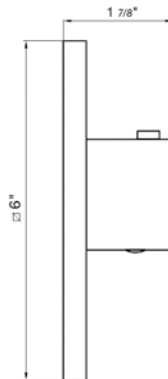

Note: This set uses the FV217.BASE 3/4" thermostatic wall valve

- Polished Chrome FV217.0-PC
- Polished Nickel - PVD FV217.0-PN
- Brushed Nickel - PVD FV217.0-BN
- Polished Gold - PVD FV217.0-PG*
- Brushed Gold - PVD FV217.0-BG*
- Polished Rose Gold - PVD FV217.0-RG*
- Polished Brass - PVD FV217.0-PB*
- Brushed Brass - PVD FV217.0-BB*
- Satin Greystone - PVD FV217.0-SGR*
- Satin Black - PVD FV217.0-BK*
- Flat Black FV217.0-FB*
- **Unlacquered Polished Brass FV217.0-UPB*