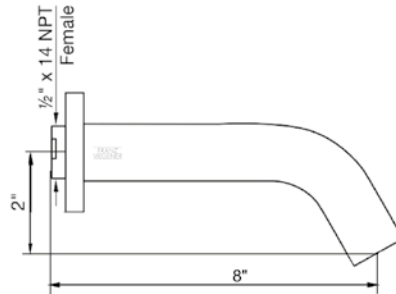

- Polished Chrome FV103L/59.17.0-PC
- Polished Nickel - PVD FV103L/59.17.0-PN
- Brushed Nickel - PVD FV103L/59.17.0-BN
- Polished Gold - PVD FV103L/59.17.0-PG*
- Brushed Gold - PVD FV103L/59.17.0-BG*
- Polished Rose Gold - PVD FV103L/59.17.0-RG*
- Polished Brass - PVD FV103L/59.17.0-PB*
- Brushed Brass - PVD FV103L/59.17.0-BB*
- Satin Greystone - PVD FV103L/59.17.0-SGR*
- Satin Black - PVD FV103L/59.17.0-BK*
- Flat Black FV103L/59.17.0-FB*
- **Unlacquered Polished Brass FV103L/59.17.0-UPB*