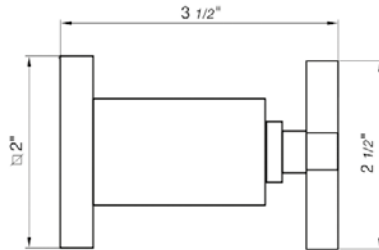

PHOTOGRAPH · DESCRIPTION

DIAGRAM

FINISHES

MODEL

Polished Chrome	FV480/85.0-PC
Polished Nickel - PVD	FV480/85.0-PN
Brushed Nickel - PVD	FV480/85.0-BN
Polished Gold - PVD	FV480/85.0-PG*
Brushed Gold - PVD	FV480/85.0-BG*
Polished Rose Gold - PVD	FV480/85.0-RG*
Polished Brass - PVD	FV480/85.0-PB*
Brushed Brass - PVD	FV480/85.0-BB*
Satin Greystone - PVD	FV480/85.0-SGR*
Satin Black - PVD	FV480/85.0-BK*
Flat Black	FV480/85.0-FB*
**Unlacquered Polished Brass	FV480/85.0-UPB*

Wall volume control. Trim only

Note: This set uses the FV480.BASE-19 Wall volume control, 3/4" rough valve only or the FV680.BASE 3 port diverter valve rough-in (can be converted to a 2 port by changing a washer).