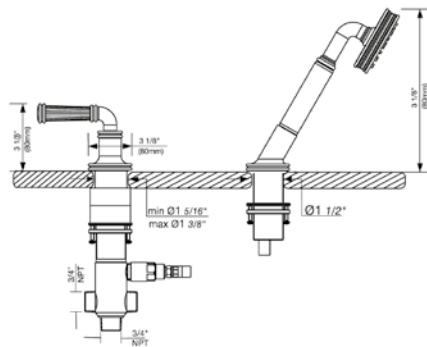

- Polished Chrome FV210/K3H-PC
- Polished Nickel - PVD FV210/K3H-PN
- Brushed Nickel - PVD FV210/K3H-BN
- Polished Gold - PVD FV210/K3H-PG*
- Brushed Gold - PVD FV210/K3H-BG*
- Polished Rose Gold - PVD FV210/K3H-RG*
- Polished Brass - PVD FV210/K3H-PB*
- Brushed Brass - PVD FV210/K3H-BB*
- Satin Greystone - PVD FV210/K3H-SGR*
- Satin Black - PVD FV210/K3H-BK*
- Flat Black FV210/K3H-FB*
- **Unlacquered Polished Brass FV210/K3H-UPB*

Deck mounted Roman bath faucet 3/4" valves

- Polished Chrome FV133/K3H.0-PC
- Polished Nickel - PVD FV133/K3H.0-PN
- Brushed Nickel - PVD FV133/K3H.0-BN
- Polished Gold - PVD FV133/K3H.0-PG*
- Brushed Gold - PVD FV133/K3H.0-BG*
- Polished Rose Gold - PVD FV133/K3H.0-RG*
- Polished Brass - PVD FV133/K3H.0-PB*
- Brushed Brass - PVD FV133/K3H.0-BB*
- Satin Greystone - PVD FV133/K3H.0-SGR*
- Satin Black - PVD FV133/K3H.0-BK*
- Flat Black FV133/K3H.0-FB*
- **Unlacquered Polished Brass FV133/K3H.0-UPB*