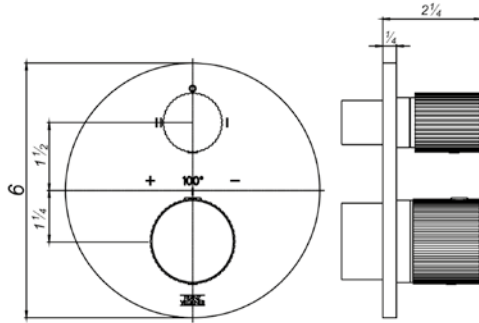

PHOTOGRAPH · DESCRIPTION

DIAGRAM

FINISHES

MODEL

- Polished Chrome FV227V.0-PC
- Polished Nickel - PVD FV227V.0-PN
- Brushed Nickel - PVD FV227V.0-BN
- Polished Gold - PVD FV227V.0-PG*
- Brushed Gold - PVD FV227V.0-BG*
- Polished Rose Gold - PVD FV227V.0-RG*
- Polished Brass - PVD FV227V.0-PB*
- Brushed Brass - PVD FV227V.0-BB*
- Satin Greystone - PVD FV227V.0-SGR*
- Satin Black - PVD FV227V.0-BK*
- Flat Black FV227V.0-FB*
- **Unlacquered Polished Brass FV227V.0-UPB*

Thermostatic wall valve. Trim only.

Note: This set uses the FV227.BASE 1/2" thermostatic wall valve