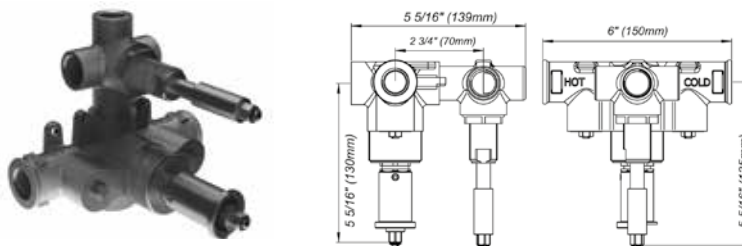

FV247.BASE

1/2" thermostatic rough-in valve only, with integral three port non-sharing diverter and shut-off.

*Non-stock finish – allow 6 to 8 weeks. - **UPB is a living finish and is therefore excluded from finish warranty.