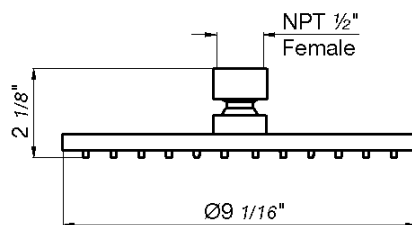

9" rain head Round - Temple. Flow Rate 1.75 GPM @ 60 PSI.

- Polished Chrome FV126.07/87-PC
- Polished Nickel - PVD FV126.07/87-PN
- Brushed Nickel - PVD FV126.07/87-BN
- Polished Gold - PVD FV126.07/87-PG*
- Brushed Gold - PVD FV126.07/87-BG*
- Polished Rose Gold - PVD FV126.07/87-RG*
- Polished Brass - PVD FV126.07/87-PB*
- Brushed Brass - PVD FV126.07/87-BB*
- Satin Greystone - PVD FV126.07/87-SGR*
- Satin Black - PVD FV126.07/87-BK*
- Flat Black FV126.07/87-FB*
- **Unlacquered Polished Brass FV126.07/87-UPB*

*Non-stock finish – allow 6 to 8 weeks. - **UPB is a living finish and is therefore excluded from finish warranty.