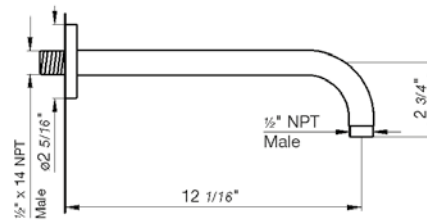

Shower arm and escutcheon

- Polished Chrome FV140/59-PC
- Polished Nickel - PVD FV140/59-PN
- Brushed Nickel - PVD FV140/59-BN
- Polished Gold - PVD FV140/59-PG*
- Brushed Gold - PVD FV140/59-BG*
- Polished Rose Gold - PVD FV140/59-RG*
- Polished Brass - PVD FV140/59-PB*
- Brushed Brass - PVD FV140/59-BB*
- Satin Greystone - PVD FV140/59-SGR*
- Satin Black - PVD FV140/59-BK*
- Flat Black FV140/59-FB*
- **Unlacquered Polished Brass FV140/59-UPB*