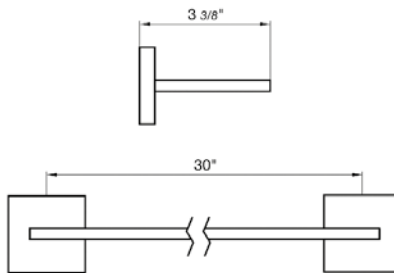

18" towel bar

*Non-stock finish – allow 6 to 8 weeks. - **UPB is a living finish and is therefore excluded from finish warranty.

PHOTOGRAPH · DESCRIPTION

DIAGRAM

FINISHES

MODEL

24" towel bar

- Polished Chrome FV164.01/J4-PC
- Polished Nickel - PVD FV164.01/J4-PN
- Brushed Nickel - PVD FV164.01/J4-BN
- Polished Gold - PVD FV164.01/J4-PG*
- Brushed Gold - PVD FV164.01/J4-BG*
- Polished Rose Gold - PVD FV164.01/J4-RG*
- Polished Brass - PVD FV164.01/J4-PB*
- Brushed Brass - PVD FV164.01/J4-BB*
- Satin Greystone - PVD FV164.01/J4-SGR*
- Satin Black - PVD FV164.01/J4-BK*
- Flat Black FV164.01/J4-FB*
- **Unlacquered Polished Brass FV164.01/J4-UPB*