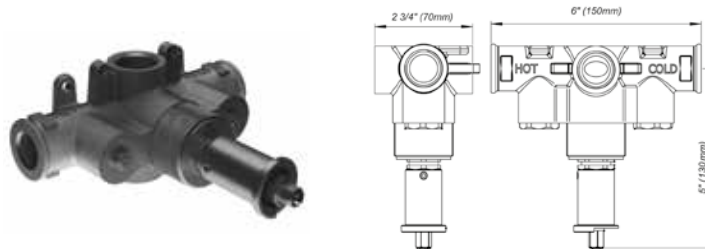

FV217.BASE

3/4" thermostatic wall rough-in valve only 17.5 gpm (gallons per minute) flow rate (@45 psi)

*Non-stock finish – allow 6 to 8 weeks. - **UPB is a living finish and is therefore excluded from finish warranty.