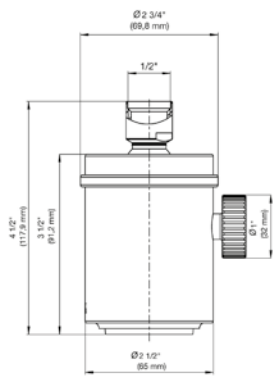

- Polished Chrome FV126.09H-PC
- Polished Nickel - PVD FV126.09H-PN
- Brushed Nickel - PVD FV126.09H-BN
- Polished Gold - PVD FV126.09H-PG*
- Brushed Gold - PVD FV126.09H-BG*
- Polished Rose Gold - PVD FV126.09H-RG*
- Polished Brass - PVD FV126.09H-PB*
- Brushed Brass - PVD FV126.09H-BB*
- Satin Greystone - PVD FV126.09H-SGR*
- Satin Black - PVD FV126.09H-BK*
- Flat Black FV126.09H-FB*
- **Unlacquered Polished Brass FV126.09H-UPB*