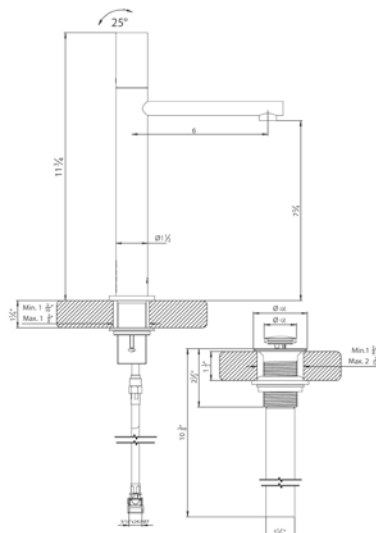

- Polished Chrome FV181.01/59P-PC
- Polished Nickel - PVD FV181.01/59P-PN
- Brushed Nickel - PVD FV181.01/59P-BN
- Polished Gold - PVD FV181.01/59P-PG*
- Brushed Gold - PVD FV181.01/59P-BG*
- Polished Rose Gold - PVD FV181.01/59P-RG*
- Polished Brass - PVD FV181.01/59P-PB*
- Brushed Brass - PVD FV181.01/59P-BB*
- Satin Greystone - PVD FV181.01/59P-SGR*
- Satin Black - PVD FV181.01/59P-BK*
- Flat Black FV181.01/59P-FB*
- **Unlacquered Polished Brass FV181.01/59P-UPB*

*Non-stock finish – allow 6 to 8 weeks. - **UPB is a living finish and is therefore excluded from finish warranty.