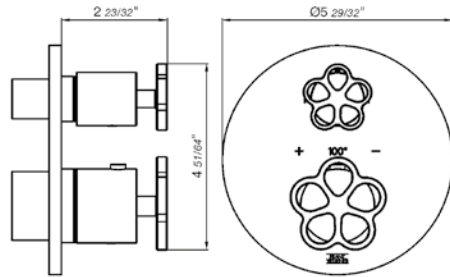

PHOTOGRAPH · DESCRIPTION

DIAGRAM

FINISHES

MODEL

- Polished Chrome FV227/J1.0-PC
- Polished Nickel - PVD FV227/J1.0-PN
- Brushed Nickel - PVD FV227/J1.0-BN
- Polished Gold - PVD FV227/J1.0-PG*
- Brushed Gold - PVD FV227/J1.0-BG*
- Polished Rose Gold - PVD FV227/J1.0-RG*
- Polished Brass - PVD FV227/J1.0-PB*
- Brushed Brass - PVD FV227/J1.0-BB*
- Satin Greystone - PVD FV227/J1.0-SGR*
- Satin Black - PVD FV227/J1.0-BK*
- Flat Black FV227/J1.0-FB*
- **Unlacquered Polished Brass FV227/J1.0-UPB*

Thermostatic wall valve - trim only

Note: This set uses the FV227.BASE 1/2" thermostatic wall valve

Note: See widespread faucet note regarding handle finishes.