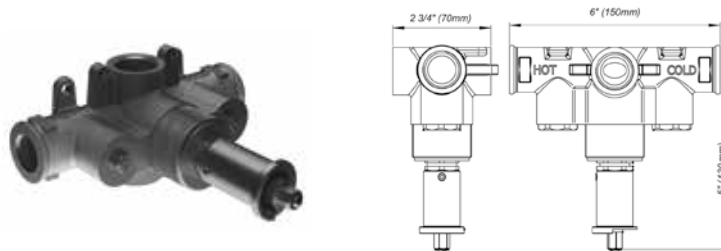

FV217.BASE

3/4" thermostatic wall rough-in valve only 17.5 gpm (gallons per minute) flow rate (@45 psi)

*Non-stock finish – allow 6 to 8 weeks. - **UPB is a living finish and is therefore excluded from finish warranty.