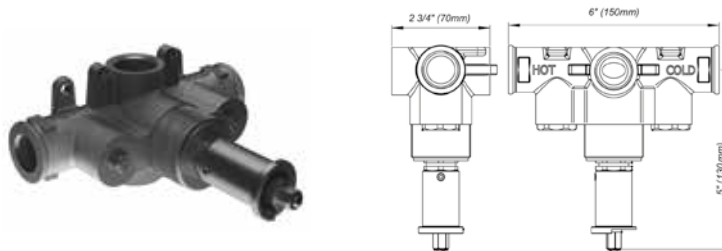

FV217.BASE

3/4" thermostatic wall rough-in valve only 17.5 gpm (gallons per minute) flow rate (@45 psi)

*Non-stock finish – allow 6 to 8 weeks. - **UPB is a living finish and is therefore excluded from finish warranty.