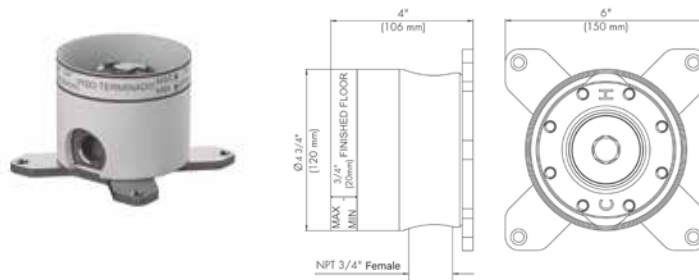

FV215.BASE

Freestanding rough valve 3/4" NPT FEM