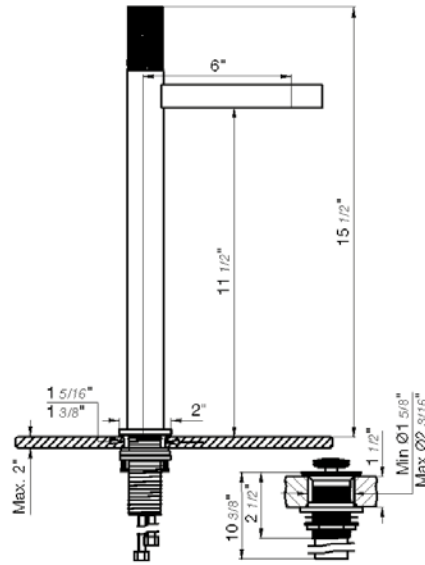

PHOTOGRAPH · DESCRIPTION

DIAGRAM

FINISHES

MODEL

- Polished Chrome FV181.02/J2K-PC
- Polished Nickel - PVD FV181.02/J2K-PN
- Brushed Nickel - PVD FV181.02/J2K-BN
- Polished Gold - PVD FV181.02/J2K-PG*
- Brushed Gold - PVD FV181.02/J2K-BG*
- Polished Rose Gold - PVD FV181.02/J2K-RG*
- Polished Brass - PVD FV181.02/J2K-PB*
- Brushed Brass - PVD FV181.02/J2K-BB*
- Satin Greystone - PVD FV181.02/J2K-SGR*
- Satin Black - PVD FV181.02/J2K-BK*
- **Unlacquered Polished Brass FV181.02/J2K-UPB*