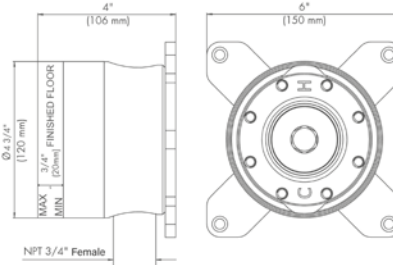

FV215.BASE

Freestanding rough valve 3/4" NPT FEM