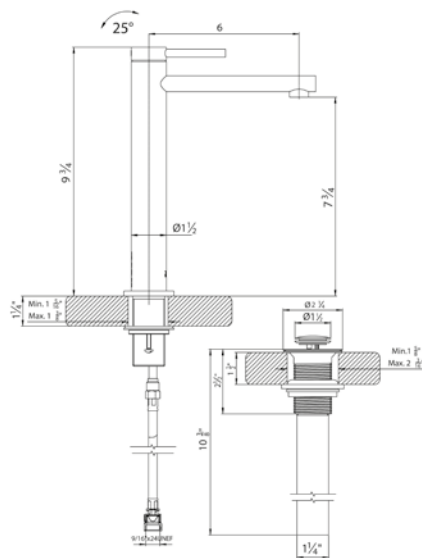

Single handle lavatory set, with pop-up drain assembly

- Polished Chrome FV181.01/59-PC
- Polished Nickel - PVD FV181.01/59-PN
- Brushed Nickel - PVD FV181.01/59-BN
- Polished Gold - PVD FV181.01/59-PG*
- Brushed Gold - PVD FV181.01/59-BG*
- Polished Rose Gold - PVD FV181.01/59-RG*
- Polished Brass - PVD FV181.01/59-PB*
- Brushed Brass - PVD FV181.01/59-BB*
- Satin Greystone - PVD FV181.01/59-SGR*
- Satin Black - PVD FV181.01/59-BK*
- Flat Black FV181.01/59-FB*
- **Unlacquered Polished Brass FV181.01/59-UPB*

Vessel height, single handle lavatory set, with push-down pop-up drain assembly (no lift rod)

*Non-stock finish – allow 6 to 8 weeks. - **UPB is a living finish and is therefore excluded from finish warranty.