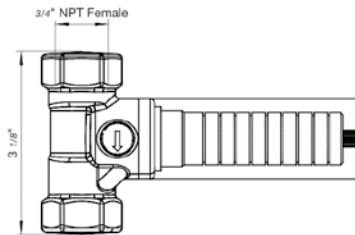

FV480.BASE-19

Wall volume control, 3/4" rough valve.