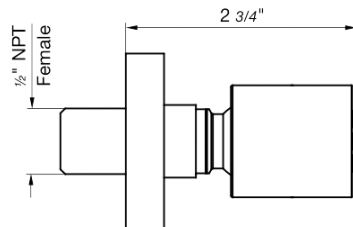

- Polished Chrome FV138.01-PC
- Polished Nickel - PVD FV138.01-PN
- Brushed Nickel - PVD FV138.01-BN
- Polished Gold - PVD FV138.01-PG*
- Brushed Gold - PVD FV138.01-BG*
- Polished Rose Gold - PVD FV138.01-RG*
- Polished Brass - PVD FV138.01-PB*
- Brushed Brass - PVD FV138.01-BB*
- Satin Greystone - PVD FV138.01-SGR*
- Satin Black - PVD FV138.01-BK*
- Flat Black FV138.01-FB*
- **Unlacquered Polished Brass FV138.01-UPB*

Body spray-contemporary round. Three pulsating mini-jets

*Non-stock finish – allow 6 to 8 weeks. - **UPB is a living finish and is therefore excluded from finish warranty.