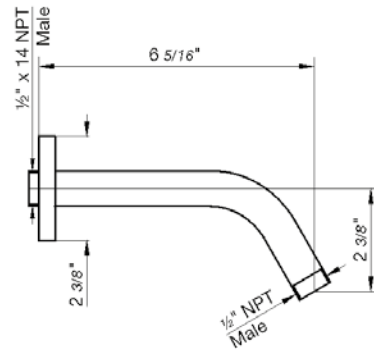

- Polished Chrome FV140/39-PC
- Polished Nickel - PVD FV140/39-PN
- Brushed Nickel - PVD FV140/39-BN
- Polished Gold - PVD FV140/39-PG*
- Brushed Gold - PVD FV140/39-BG*
- Polished Rose Gold - PVD FV140/39-RG*
- Polished Brass - PVD FV140/39-PB*
- Brushed Brass - PVD FV140/39-BB*
- Satin Greystone - PVD FV140/39-SGR*
- Satin Black - PVD FV140/39-BK*
- Flat Black FV140/39-FB*
- **Unlacquered Polished Brass FV140/39-UPB*

Shower arm and escutcheon