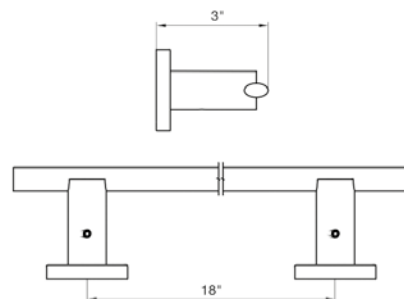

- Polished Chrome FV164/59-PC
- Polished Nickel - PVD FV164/59-PN
- Brushed Nickel - PVD FV164/59-BN
- Polished Gold - PVD FV164/59-PG*
- Brushed Gold - PVD FV164/59-BG*
- Polished Rose Gold - PVD FV164/59-RG*
- Polished Brass - PVD FV164/59-PB*
- Brushed Brass - PVD FV164/59-BB*
- Satin Greystone - PVD FV164/59-SGR*
- Satin Black - PVD FV164/59-BK*
- Flat Black FV164/59-FB*
- **Unlacquered Polished Brass FV164/59-UPB*

18" towel bar

*Non-stock finish – allow 6 to 8 weeks. - **UPB is a living finish and is therefore excluded from finish warranty.