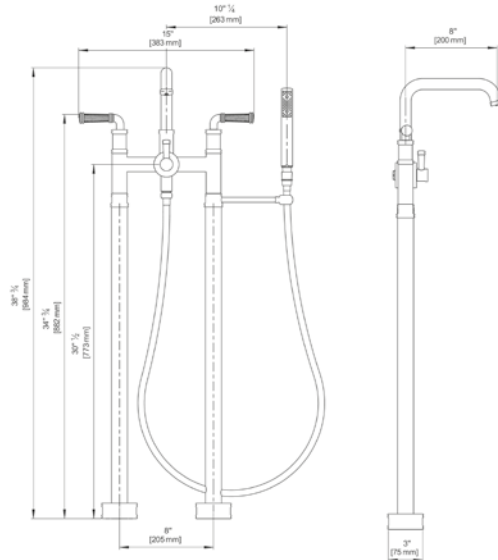

- Polished Chrome FV215/K3HA-PC
- Polished Nickel - PVD FV215/K3HA-PN
- Brushed Nickel - PVD FV215/K3HA-BN
- Polished Gold - PVD FV215/K3HA-PG*
- Brushed Gold - PVD FV215/K3HA-BG*
- Polished Rose Gold - PVD FV215/K3HA-RG*
- Polished Brass - PVD FV215/K3HA-PB*
- Brushed Brass - PVD FV215/K3HA-BB*
- Satin Greystone - PVD FV215/K3HA-SGR*
- Satin Black - PVD FV215/K3HA-BK*
- Flat Black FV215/K3HA-FB*
- **Unlacquered Polished Brass FV215/K3HA-UPB*

Freestanding tub faucet. Trim only. Maximum flow rate through spout 11,3 gpm at 60 PSI. Maximum flow rate through handshower 1,2 gpm.

Note: This set uses the FV225.BASE freestanding rough valve; which is sold separately (see below).