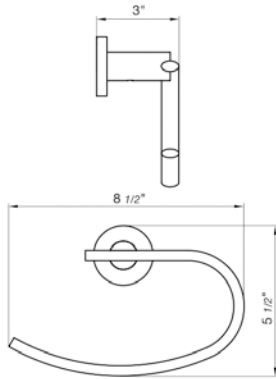

- Polished Chrome FV162/59-PC
- Polished Nickel - PVD FV162/59-PN
- Brushed Nickel - PVD FV162/59-BN
- Polished Gold - PVD FV162/59-PG*
- Brushed Gold - PVD FV162/59-BG*
- Polished Rose Gold - PVD FV162/59-RG*
- Polished Brass - PVD FV162/59-PB*
- Brushed Brass - PVD FV162/59-BB*
- Satin Greystone - PVD FV162/59-SGR*
- Satin Black - PVD FV162/59-BK*
- Flat Black FV162/59-FB*
- **Unlacquered Polished Brass FV162/59-UPB*

Towel ring