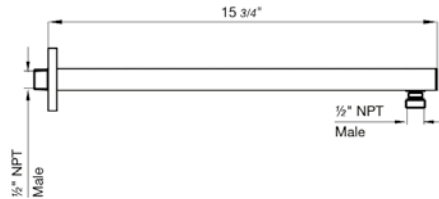

- Polished Stainless FV126.06.1.0-PS***

- Polished Chrome FV140/85.1.0-PC
- Polished Nickel - PVD FV140/85.1.0-PN
- Brushed Nickel - PVD FV140/85.1.0-BN
- Polished Gold - PVD FV140/85.1.0-PG*
- Brushed Gold - PVD FV140/85.1.0-BG*
- Polished Rose Gold - PVD FV140/85.1.0-RG*
- Polished Brass - PVD FV140/85.1.0-PB*
- Brushed Brass - PVD FV140/85.1.0-BB*
- Satin Greystone - PVD FV140/85.1.0-SGR*
- Satin Black - PVD FV140/85.1.0-BK*
- Flat Black FV140/85.1.0-FB*
- **Unlacquered Polished Brass FV140/85.1.0-UPB*

Square shower arm and escutcheon 1/2" NPT MALE connection