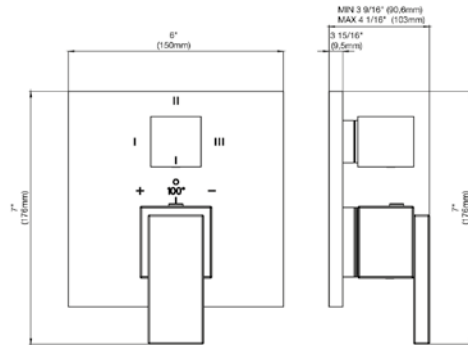

5 5/16" (135mm) 5 5/16" (130mm) 1/2" thermostatic rough-in valve only with integral two port non-sharing diverter and shut-off 5.5 gpm (gallons per minute) flow rate (@60 psi)