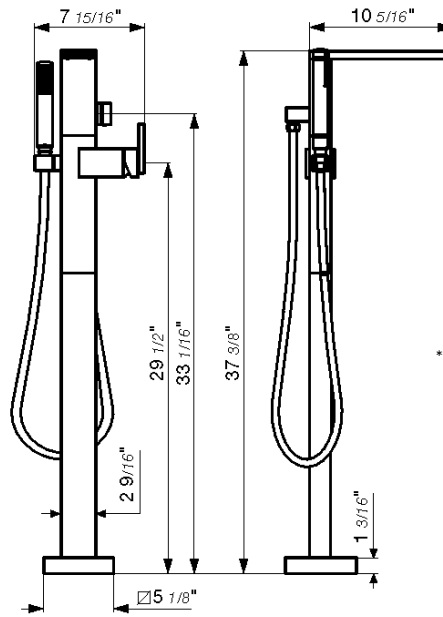

PHOTOGRAPH · DESCRIPTION

DIAGRAM

FINISHES

MODEL

Polished Chrome	FV215/J3.0-PC
Polished Nickel - PVD	FV215/J3.0-PN
Brushed Nickel - PVD	FV215/J3.0-BN
Polished Gold - PVD	FV215/J3.0-PG*
Brushed Gold - PVD	FV215/J3.0-BG*
Polished Rose Gold - PVD	FV215/J3.0-RG*
Polished Brass - PVD	FV215/J3.0-PB*
Brushed Brass - PVD	FV215/J3.0-BB*
Satin Greystone - PVD	FV215/J3.0-SGR*
Satin Black - PVD	FV215/J3.0-BK*
Flat Black	FV215/J3.0-FB*
**Unlacquered Polished Brass	FV215/J3.0-UPB*

Square freestanding tub faucet. Trim only. Flow rate through spout 14 GPM @ 60 PSI. Flow rate through handshower 1.75 GPM @ 60 PSI.

Note: This set uses the FV215.BASE freestanding rough valve; which is sold separately (see below).