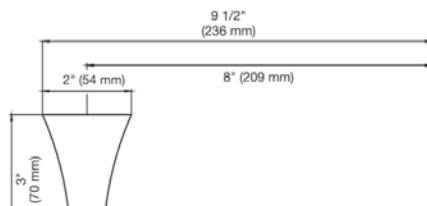

- Polished Chrome FV163/K4-PC
- Polished Nickel - PVD FV163/K4-PN
- Brushed Nickel - PVD FV163/K4-BN
- Polished Gold - PVD FV163/K4-PG*
- Brushed Gold - PVD FV163/K4-BG*
- Polished Rose Gold - PVD FV163/K4-RG*
- Polished Brass - PVD FV163/K4-PB*
- Brushed Brass - PVD FV163/K4-BB*
- Satin Greystone - PVD FV163/K4-SGR*
- Satin Black - PVD FV163/K4-BK*
- Flat Black FV163/K4-FB*
- **Unlacquered Polished Brass FV163/K4-UPB*

Short towel holder