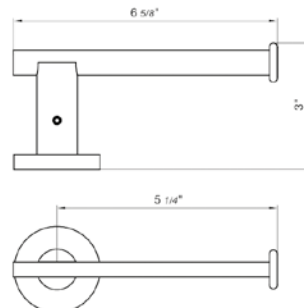

- Polished Chrome FV166/59-PC
- Polished Nickel - PVD FV166/59-PN
- Brushed Nickel - PVD FV166/59-BN
- Polished Gold - PVD FV166/59-PG*
- Brushed Gold - PVD FV166/59-BG*
- Polished Rose Gold - PVD FV166/59-RG*
- Polished Brass - PVD FV166/59-PB*
- Brushed Brass - PVD FV166/59-BB*
- Satin Greystone - PVD FV166/59-SGR*
- Satin Black - PVD FV166/59-BK*
- Flat Black FV166/59-FB*
- **Unlacquered Polished Brass FV166/59-UPB*

Toilet paper holder