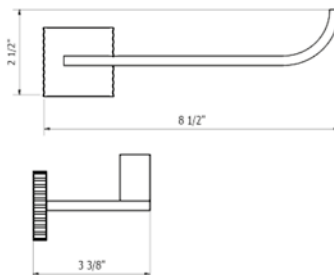

- Polished Chrome FV167/F4-PC
- Polished Nickel - PVD FV167/F4-PN
- Brushed Nickel - PVD FV167/F4-BN
- Polished Gold - PVD FV167/F4-PG*
- Brushed Gold - PVD FV167/F4-BG*
- Polished Rose Gold - PVD FV167/F4-RG*
- Polished Brass - PVD FV167/F4-PB*
- Brushed Brass - PVD FV167/F4-BB*
- Satin Greystone - PVD FV167/F4-SGR*
- Satin Black - PVD FV167/F4-BK*
- Flat Black FV167/F4-FB*
- **Unlacquered Polished Brass FV167/F4-UPB*

Toilet paper holder

*Non-stock finish – allow 6 to 8 weeks. - **UPB is a living finish and is therefore excluded from finish warranty.