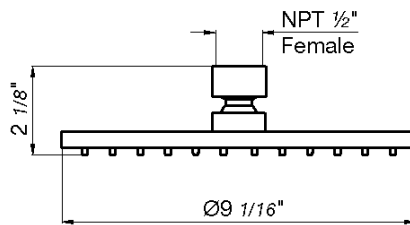

- Polished Chrome FV126.07/87-PC
- Polished Nickel - PVD FV126.07/87-PN
- Brushed Nickel - PVD FV126.07/87-BN
- Polished Gold - PVD FV126.07/87-PG*
- Brushed Gold - PVD FV126.07/87-BG*
- Polished Rose Gold - PVD FV126.07/87-RG*
- Polished Brass - PVD FV126.07/87-PB*
- Brushed Brass - PVD FV126.07/87-BB*
- Satin Greystone - PVD FV126.07/87-SGR*
- Satin Black - PVD FV126.07/87-BK*
- Flat Black FV126.07/87-FB*
- **Unlacquered Polished Brass FV126.07/87-UPB*

9" rain head Round - Temple. Flow Rate 1.75 GPM @ 60 PSI.