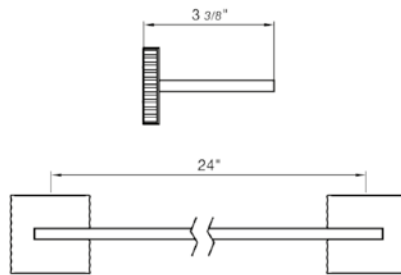

18" towel bar

*Non-stock finish – allow 6 to 8 weeks. - **UPB is a living finish and is therefore excluded from finish warranty.

PHOTOGRAPH · DESCRIPTION

DIAGRAM

FINISHES

MODEL

- Polished Chrome FV164.01/F4-PC
- Polished Nickel - PVD FV164.01/F4-PN
- Brushed Nickel - PVD FV164.01/F4-BN
- Polished Gold - PVD FV164.01/F4-PG*
- Brushed Gold - PVD FV164.01/F4-BG*
- Polished Rose Gold - PVD FV164.01/F4-RG*
- Polished Brass - PVD FV164.01/F4-PB*
- Brushed Brass - PVD FV164.01/F4-BB*
- Satin Greystone - PVD FV164.01/F4-SGR*
- Satin Black - PVD FV164.01/F4-BK*
- Flat Black FV164.01/F4-FB*
- **Unlacquered Polished Brass FV164.01/F4-UPB*