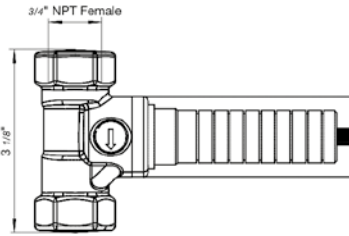

FV480.BASE-19

Wall volume control, 3/4" rough valve.