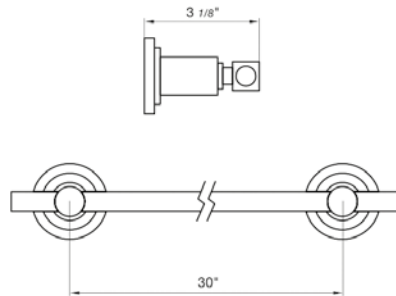

18" towel bar

*Non-stock finish – allow 6 to 8 weeks. - **UPB is a living finish and is therefore excluded from finish warranty.

PHOTOGRAPH · DESCRIPTION

DIAGRAM

FINISHES

MODEL

24" towel bar

- Polished Chrome FV164.01/87-PC
- Polished Nickel - PVD FV164.01/87-PN
- Brushed Nickel - PVD FV164.01/87-BN
- Polished Gold - PVD FV164.01/87-PG*
- Brushed Gold - PVD FV164.01/87-BG*
- Polished Rose Gold - PVD FV164.01/87-RG*
- Polished Brass - PVD FV164.01/87-PB*
- Brushed Brass - PVD FV164.01/87-BB*
- Satin Greystone - PVD FV164.01/87-SGR*
- Satin Black - PVD FV164.01/87-BK*
- Flat Black FV164.01/87-FB*
- **Unlacquered Polished Brass FV164.01/87-UPB*