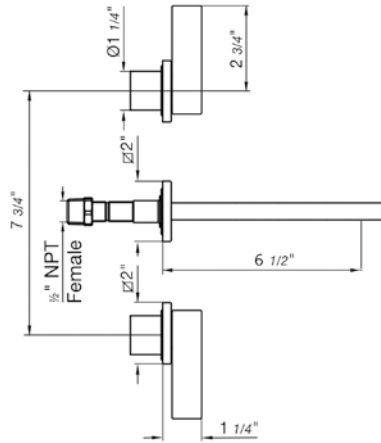

- Polished Chrome FV203/K2.0-PC
- Polished Nickel - PVD FV203/K2.0-PN
- Brushed Nickel - PVD FV203/K2.0-BN
- Polished Gold - PVD FV203/K2.0-PG*
- Brushed Gold - PVD FV203/K2.0-BG*
- Polished Rose Gold - PVD FV203/K2.0-RG*
- Polished Brass - PVD FV203/K2.0-PB*
- Brushed Brass - PVD FV203/K2.0-BB*
- Satin Greystone - PVD FV203/K2.0-SGR*
- Satin Black - PVD FV203/K2.0-BK*
- Flat Black FV203/K2.0-FB*
- **Unlacquered Polished Brass FV203/K2.0-UPB*

Wall-mounted lavatory faucet, less drain assembly, trim only

Note: This set uses the FV203.BASE rough valve for wall lavatory. 1/2" Fem NPT connection