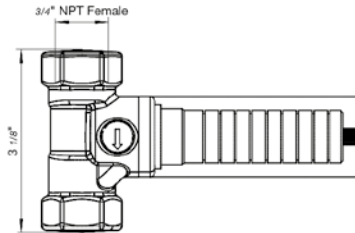

FV480.BASE-19

Wall volume control, 3/4" rough valve.