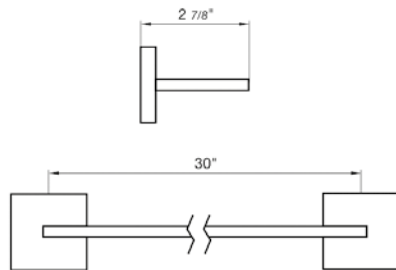

24" towel bar

- Polished Chrome FV164.01/85-PC
- Polished Nickel - PVD FV164.01/85-PN
- Brushed Nickel - PVD FV164.01/85-BN
- Polished Gold - PVD FV164.01/85-PG*
- Brushed Gold - PVD FV164.01/85-BG*
- Polished Rose Gold - PVD FV164.01/85-RG*
- Polished Brass - PVD FV164.01/85-PB*
- Brushed Brass - PVD FV164.01/85-BB*
- Satin Greystone - PVD FV164.01/85-SGR*
- Satin Black - PVD FV164.01/85-BK*
- Flat Black FV164.01/85-FB*
- **Unlacquered Polished Brass FV164.01/85-UPB*