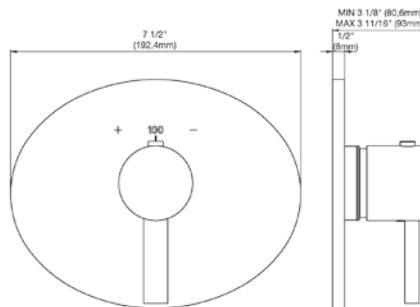

PHOTOGRAPH · DESCRIPTION

DIAGRAM

FINISHES

MODEL

- Polished Chrome FV248.02-PC
- Polished Nickel - PVD FV248.02-PN
- Brushed Nickel - PVD FV248.02-BN
- Polished Gold - PVD FV248.02-PG*
- Brushed Gold - PVD FV248.02-BG*
- Polished Rose Gold - PVD FV248.02-RG*
- Polished Brass - PVD FV248.02-PB*
- Brushed Brass - PVD FV248.02-BB*
- Satin Greystone - PVD FV248.02-SGR*
- Satin Black - PVD FV248.02-BK*
- Flat Black FV248.02-FB*
- **Unlacquered Polished Brass FV248.02-UPB*

Push down pop-up with overflow, with extra long tallpiece.

- Polished Chrome FV248.03-PC
- Polished Nickel - PVD FV248.03-PN
- Brushed Nickel - PVD FV248.03-BN
- Polished Gold - PVD FV248.03-PG*
- Brushed Gold - PVD FV248.03-BG*
- Polished Rose Gold - PVD FV248.03-RG*
- Polished Brass - PVD FV248.03-PB*
- Brushed Brass - PVD FV248.03-BB*
- Satin Greystone - PVD FV248.03-SGR*
- Satin Black - PVD FV248.03-BK*
- Flat Black FV248.03-FB*
- **Unlacquered Polished Brass FV248.03-UPB*

Push down pop-up without overflow, with extra long tallpiece.