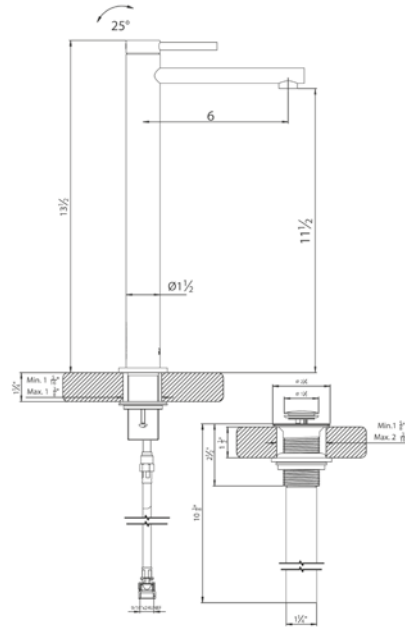

- Polished Chrome FV181.02/59-PC
- Polished Nickel - PVD FV181.02/59-PN
- Brushed Nickel - PVD FV181.02/59-BN
- Polished Gold - PVD FV181.02/59-PG*
- Brushed Gold - PVD FV181.02/59-BG*
- Polished Rose Gold - PVD FV181.02/59-RG*
- Polished Brass - PVD FV181.02/59-PB*
- Brushed Brass - PVD FV181.02/59-BB*
- Satin Greystone - PVD FV181.02/59-SGR*
- Satin Black - PVD FV181.02/59-BK*
- Flat Black FV181.02/59-FB*
- **Unlacquered Polished Brass FV181.02/59-UPB*