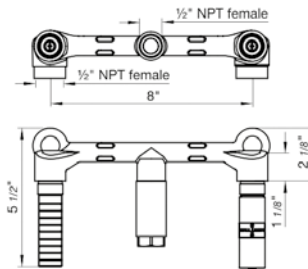

FV203.BASE