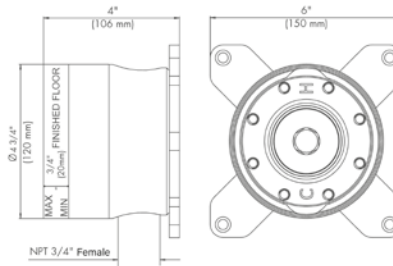

FV215.BASE

Freestanding rough valve 3/4" NPT FEM