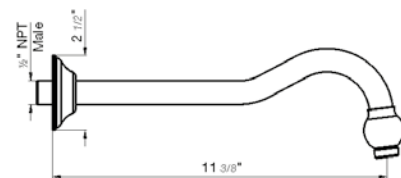

- Polished Chrome FV140/58-PC
- Polished Nickel - PVD FV140/58-PN
- Brushed Nickel - PVD FV140/58-BN
- Polished Gold - PVD FV140/58-PG*
- Brushed Gold - PVD FV140/58-BG*
- Polished Rose Gold - PVD FV140/58-RG*
- Polished Brass - PVD FV140/58-PB*
- Brushed Brass - PVD FV140/58-BB*
- Satin Greystone - PVD FV140/58-SGR*
- Satin Black - PVD FV140/58-BK*
- Flat Black FV140/58-FB*
- **Unlacquered Polished Brass FV140/58-UPB*

*Non-stock finish – allow 6 to 8 weeks. - **UPB is a living finish and is therefore excluded from finish warranty.