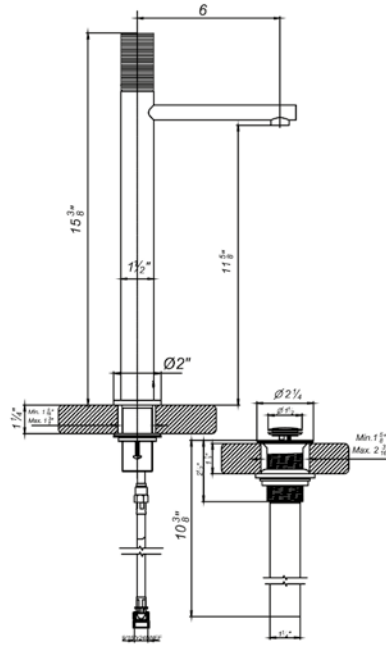

PHOTOGRAPH · DESCRIPTION

DIAGRAM

FINISHES

MODEL

- Polished Chrome FV181.02/59R-PC
- Polished Nickel - PVD FV181.02/59R-PN
- Brushed Nickel - PVD FV181.02/59R-BN
- Polished Gold - PVD FV181.02/59R-PG*
- Brushed Gold - PVD FV181.02/59R-BG*
- Polished Rose Gold - PVD FV181.02/59R-RG*
- Polished Brass - PVD FV181.02/59R-PB*
- Brushed Brass - PVD FV181.02/59R-BB*
- Satin Greystone - PVD FV181.02/59R-SGR*
- Satin Black - PVD FV181.02/59R-BK*
- Flat Black FV181.02/59R-FB*
- **Unlacquered Polished Brass FV181.02/59R-UPB*