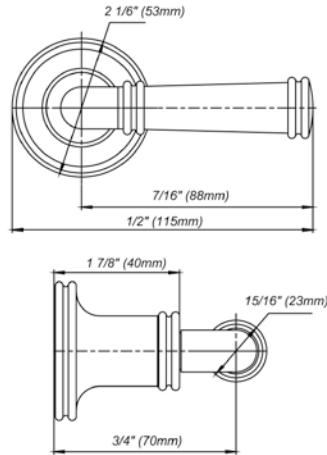

PHOTOGRAPH · DESCRIPTION

DIAGRAM

FINISHES

MODEL

- Polished Chrome FV480/K3.0-PC
- Polished Nickel - PVD FV480/K3.0-PN
- Brushed Nickel - PVD FV480/K3.0-BN
- Polished Gold - PVD FV480/K3.0-PG*
- Brushed Gold - PVD FV480/K3.0-BG*
- Polished Rose Gold - PVD FV480/K3.0-RG*
- Polished Brass - PVD FV480/K3.0-PB*
- Brushed Brass - PVD FV480/K3.0-BB*
- Satin Greystone - PVD FV480/K3.0-SGR*
- Satin Black - PVD FV480/K3.0-BK*
- Flat Black FV480/K3.0-FB*
- **Unlacquered Polished Brass FV480/K3.0-UPB*

Wall volume control. Trim only

Note: This set uses the FV480.BASE-19 Wall volume control, 3/4" rough valve only or the FV680.BASE 3 port diverter valve rough-in (can be converted to a 2 port by changing a washer).