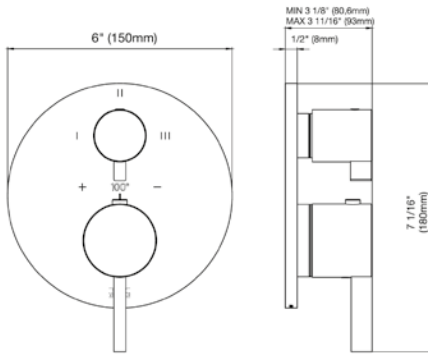

5 5/16" (135mm) 5 5/16" (130mm) 1/2" thermostatic rough-in valve only with integral two port non-sharing diverter and shut-off 5.5 gpm (gallons per minute) flow rate (@60 psi)