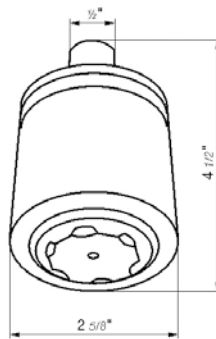

- Polished Chrome FV126.09-PC
- Polished Nickel - PVD FV126.09-PN
- Brushed Nickel - PVD FV126.09-BN
- Polished Gold - PVD FV126.09-PG*
- Brushed Gold - PVD FV126.09-BG*
- Polished Rose Gold - PVD FV126.09-RG*
- Polished Brass - PVD FV126.09-PB*
- Brushed Brass - PVD FV126.09-BB*
- Satin Greystone - PVD FV126.09-SGR*
- Satin Black - PVD FV126.09-BK*
- **Unlacquered Polished Brass FV126.09-UPB*