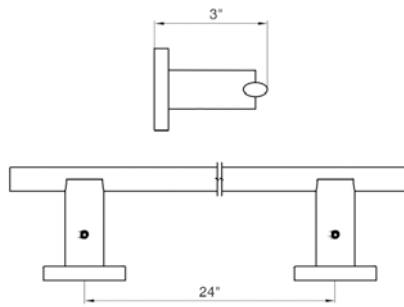

18" towel bar

*Non-stock finish – allow 6 to 8 weeks. - **UPB is a living finish and is therefore excluded from finish warranty.

PHOTOGRAPH · DESCRIPTION

DIAGRAM

FINISHES

MODEL

24" towel bar

- Polished Chrome FV164.01/59-PC
- Polished Nickel - PVD FV164.01/59-PN
- Brushed Nickel - PVD FV164.01/59-BN
- Polished Gold - PVD FV164.01/59-PG*
- Brushed Gold - PVD FV164.01/59-BG*
- Polished Rose Gold - PVD FV164.01/59-RG*
- Polished Brass - PVD FV164.01/59-PB*
- Brushed Brass - PVD FV164.01/59-BB*
- Satin Greystone - PVD FV164.01/59-SGR*
- Satin Black - PVD FV164.01/59-BK*
- Flat Black FV164.01/59-FB*
- **Unlacquered Polished Brass FV164.01/59-UPB*