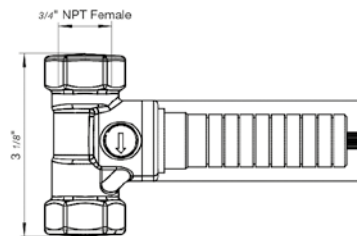

Polished Chrome	FV480K.0-PC
Polished Nickel - PVD	FV480K.0-PN
Brushed Nickel - PVD	FV480K.0-BN
Polished Gold - PVD	FV480K.0-PG*
Brushed Gold - PVD	FV480K.0-BG*
Polished Rose Gold - PVD	FV480K.0-RG*
Polished Brass - PVD	FV480K.0-PB*
Brushed Brass - PVD	FV480K.0-BB*
Satin Greystone - PVD	FV480K.0-SGR*
Satin Black - PVD	FV480K.0-BK*
**Unlacquered Polished Brass	FV480K.0-UPB*

Wall volume control. Trim only.

Note: This set uses the FV480.BASE-19 Wall volume control, 3/4" rough valve only or the FV680.BASE 3 port diverter valve rough-in (can be converted to a 2 port by changing a washer).

FV480.BASE-19