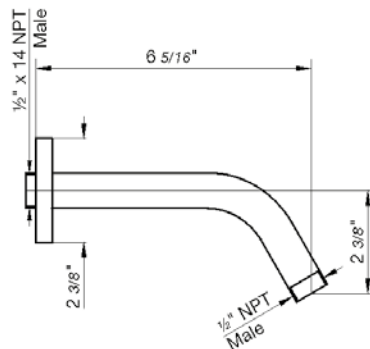

- Polished Stainless FV126.08.1.0-PS***

16" x 12" oval stainless steel rain head. Flow Rate 1.75 GPM @ 60 PSI.