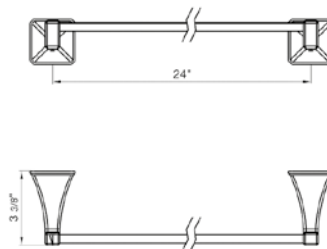

- Polished Chrome FV164.01/60-PC
- Polished Nickel - PVD FV164.01/60-PN
- Brushed Nickel - PVD FV164.01/60-BN
- Polished Gold - PVD FV164.01/60-PG*
- Brushed Gold - PVD FV164.01/60-BG*
- Polished Rose Gold - PVD FV164.01/60-RG*
- Polished Brass - PVD FV164.01/60-PB*
- Brushed Brass - PVD FV164.01/60-BB*
- Satin Greystone - PVD FV164.01/60-SGR*
- Satin Black - PVD FV164.01/60-BK*
- Flat Black FV164.01/60-FB*
- **Unlacquered Polished Brass FV164.01/60-UPB*

24" towel bar