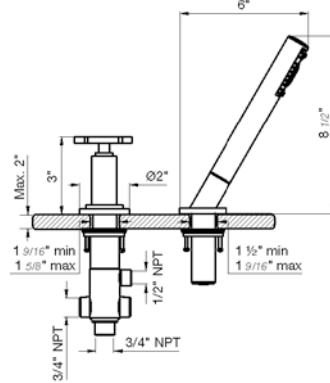

Deck mounted Roman diverter valve and handshower assembly

Note: See widespread faucet note regarding handle finishes.

- Polished Chrome FV133/J1.0-PC
- Polished Nickel - PVD FV133/J1.0-PN
- Brushed Nickel - PVD FV133/J1.0-BN
- Polished Gold - PVD FV133/J1.0-PG*
- Brushed Gold - PVD FV133/J1.0-BG*
- Polished Rose Gold - PVD FV133/J1.0-RG*
- Polished Brass - PVD FV133/J1.0-PB*
- Brushed Brass - PVD FV133/J1.0-BB*
- Satin Greystone - PVD FV133/J1.0-SGR*
- Satin Black - PVD FV133/J1.0-BK*
- Flat Black FV133/J1.0-FB*
- **Unlacquered Polished Brass FV133/J1.0-UPB*

*Non-stock finish – allow 6 to 8 weeks. - **UPB is a living finish and is therefore excluded from finish warranty.