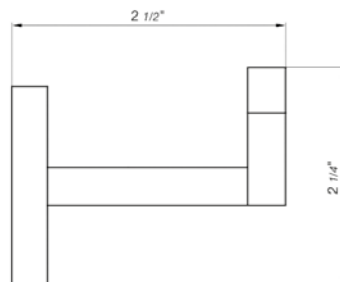

Robe hook

- Polished Chrome FV166/85-PC
- Polished Nickel - PVD FV166/85-PN
- Brushed Nickel - PVD FV166/85-BN
- Polished Gold - PVD FV166/85-PG*
- Brushed Gold - PVD FV166/85-BG*
- Polished Rose Gold - PVD FV166/85-RG*
- Polished Brass - PVD FV166/85-PB*
- Brushed Brass - PVD FV166/85-BB*
- Satin Greystone - PVD FV166/85-SGR*
- Satin Black - PVD FV166/85-BK*
- Flat Black FV166/85-FB*
- **Unlacquered Polished Brass FV166/85-UPB*

*Non-stock finish – allow 6 to 8 weeks. - **UPB is a living finish and is therefore excluded from finish warranty.