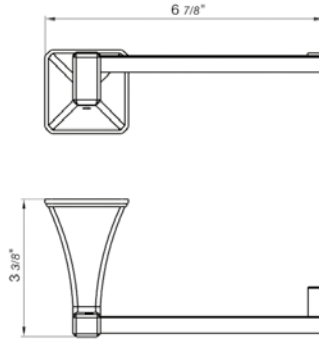

- Polished Chrome FV167/60-PC
- Polished Nickel - PVD FV167/60-PN
- Brushed Nickel - PVD FV167/60-BN
- Polished Gold - PVD FV167/60-PG*
- Brushed Gold - PVD FV167/60-BG*
- Polished Rose Gold - PVD FV167/60-RG*
- Polished Brass - PVD FV167/60-PB*
- Brushed Brass - PVD FV167/60-BB*
- Satin Greystone - PVD FV167/60-SGR*
- Satin Black - PVD FV167/60-BK*
- Flat Black FV167/60-FB*
- **Unlacquered Polished Brass FV167/60-UPB*

Toilet paper holder

*Non-stock finish – allow 6 to 8 weeks. - **UPB is a living finish and is therefore excluded from finish warranty.