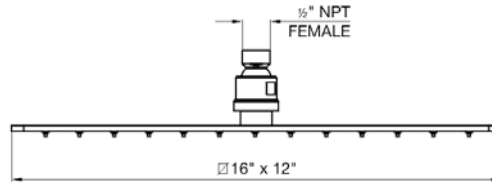

- Polished Stainless FV126.05.2.0-PS***
- Brushed Nickel - PVD FV126.05.2.0-BN
- Polished Gold - PVD FV126.05.2.0-PG*
- Brushed Gold - PVD FV126.05.2.0-BG*
- Polished Rose Gold - PVD FV126.05.2.0-RG*
- Polished Brass - PVD FV126.05.2.0-PB*
- Brushed Brass - PVD FV126.05.2.0-BB*
- Satin Greystone - PVD FV126.05.2.0-SGR*
- Satin Black - PVD FV126.05.2.0-BK*
- Flat Black FV126.05.2.0-FB*

16" square stainless steel rain head. Flow Rate 1.75 GPM @ 60 PSI.