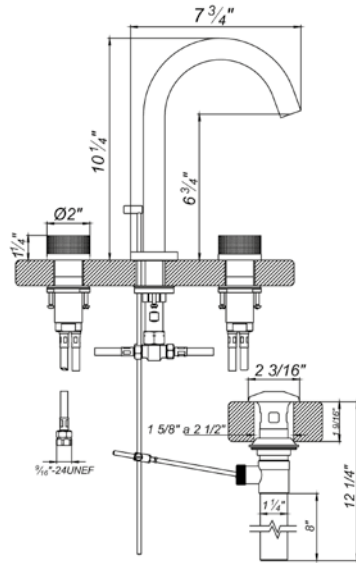

PHOTOGRAPH · DESCRIPTION

DIAGRAM

FINISHES

MODEL

- Polished Chrome FV201/59K-PC
- Polished Nickel - PVD FV201/59K-PN
- Brushed Nickel - PVD FV201/59K-BN
- Polished Gold - PVD FV201/59K-PG*
- Brushed Gold - PVD FV201/59K-BG*
- Polished Rose Gold - PVD FV201/59K-RG*
- Polished Brass - PVD FV201/59K-PB*
- Brushed Brass - PVD FV201/59K-BB*
- Satin Greystone - PVD FV201/59K-SGR*
- Satin Black - PVD FV201/59K-BK*
- **Unlacquered Polished Brass FV201/59K-UPB*

Widespread lavatory faucet with pop-up drain assembly.