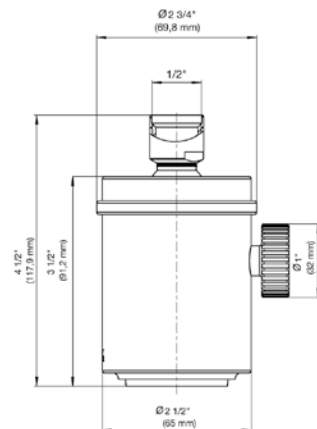

- Polished Chrome FV126.09-PC
- Polished Nickel - PVD FV126.09-PN
- Brushed Nickel - PVD FV126.09-BN
- Polished Gold - PVD FV126.09-PG*
- Brushed Gold - PVD FV126.09-BG*
- Polished Rose Gold - PVD FV126.09-RG*
- Polished Brass - PVD FV126.09-PB*
- Brushed Brass - PVD FV126.09-BB*
- Satin Greystone - PVD FV126.09-SGR*
- Satin Black - PVD FV126.09-BK*
- **Unlacquered Polished Brass FV126.09-UPB*

Adjustable multifunction shower head features variable spray with self-cleaning function and massage spray.

- Polished Chrome FV126.09H-PC
- Polished Nickel - PVD FV126.09H-PN
- Brushed Nickel - PVD FV126.09H-BN
- Polished Gold - PVD FV126.09H-PG*
- Brushed Gold - PVD FV126.09H-BG*
- Polished Rose Gold - PVD FV126.09H-RG*
- Polished Brass - PVD FV126.09H-PB*
- Brushed Brass - PVD FV126.09H-BB*
- Satin Greystone - PVD FV126.09H-SGR*
- Satin Black - PVD FV126.09H-BK*
- Flat Black FV126.09H-FB*
- **Unlacquered Polished Brass FV126.09H-UPB*

Adjustable multifunction shower head features variable spray with self-cleaning function and massage spray.

*Non-stock finish – allow 6 to 8 weeks. - **UPB is a living finish and is therefore excluded from finish warranty.