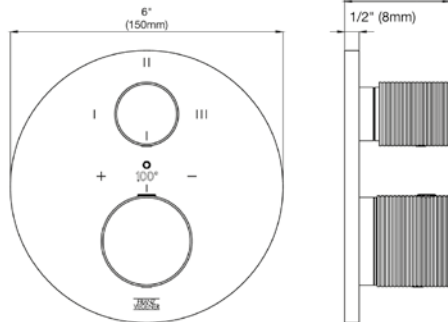

- Polished Chrome FV247R.0-PC
- Polished Nickel - PVD FV247R.0-PN
- Brushed Nickel - PVD FV247R.0-BN
- Polished Gold - PVD FV247R.0-PG*
- Brushed Gold - PVD FV247R.0-BG*
- Polished Rose Gold - PVD FV247R.0-RG*
- Polished Brass - PVD FV247R.0-PB*
- Brushed Brass - PVD FV247R.0-BB*
- Satin Greystone - PVD FV247R.0-SGR*
- Satin Black - PVD FV247R.0-BK*
- Flat Black FV247R.0-FB*
- **Unlacquered Polished Brass FV247R.0-UPB*

Thermostatic wall valve with three outlets - trim only

Note: This set uses the FV247.BASE 1/2" thermostatic wall valve