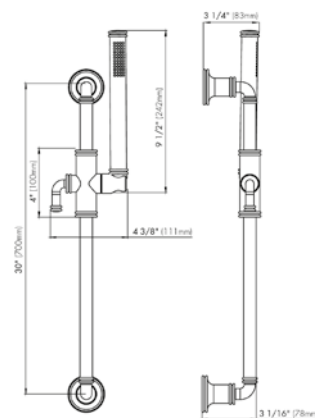

- Polished Chrome FV128A/K3-PC
- Polished Nickel - PVD FV128A/K3-PN
- Brushed Nickel - PVD FV128A/K3-BN
- Polished Gold - PVD FV128A/K3-PG*
- Brushed Gold - PVD FV128A/K3-BG*
- Polished Rose Gold - PVD FV128A/K3-RG*
- Polished Brass - PVD FV128A/K3-PB*
- Brushed Brass - PVD FV128A/K3-BB*
- Satin Greystone - PVD FV128A/K3-SGR*
- Satin Black - PVD FV128A/K3-BK*
- Flat Black FV128A/K3-FB*
- **Unlacquered Polished Brass FV128A/K3-UPB*

*Non-stock finish – allow 6 to 8 weeks. - **UPB is a living finish and is therefore excluded from finish warranty.