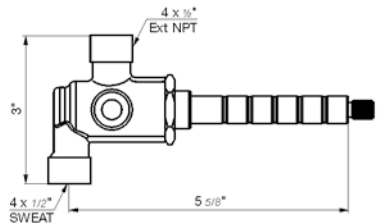

FV680.BASE