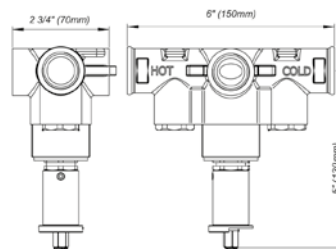

- Polished Chrome FV217/59.0-PC
- Polished Nickel - PVD FV217/59.0-PN
- Brushed Nickel - PVD FV217/59.0-BN
- Polished Gold - PVD FV217/59.0-PG*
- Brushed Gold - PVD FV217/59.0-BG*
- Polished Rose Gold - PVD FV217/59.0-RG*
- Polished Brass - PVD FV217/59.0-PB*
- Brushed Brass - PVD FV217/59.0-BB*
- Satin Greystone - PVD FV217/59.0-SGR*
- Satin Black - PVD FV217/59.0-BK*
- Flat Black FV217/59.0-FB*
- **Unlacquered Polished Brass FV217/59.0-UPB*

Thermostatic wall valve - trim only

Note: This set uses the FV217.BASE 3/4" thermostatic wall valve

FV217.BASE

3/4" thermostatic wall rough-in valve only 17.5 gpm (gallons per minute) flow rate (@45 psi)

*Non-stock finish – allow 6 to 8 weeks. - **UPB is a living finish and is therefore excluded from finish warranty.