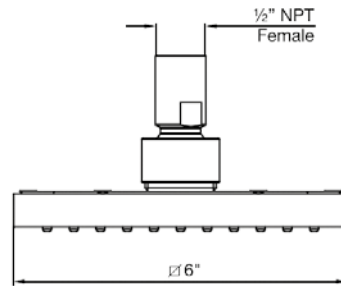

- Polished Chrome FV126/85-PC
- Polished Nickel - PVD FV126/85-PN
- Brushed Nickel - PVD FV126/85-BN
- Polished Gold - PVD FV126/85-PG*
- Brushed Gold - PVD FV126/85-BG*
- Polished Rose Gold - PVD FV126/85-RG*
- Polished Brass - PVD FV126/85-PB*
- Brushed Brass - PVD FV126/85-BB*
- Satin Greystone - PVD FV126/85-SGR*
- Satin Black - PVD FV126/85-BK*
- Flat Black FV126/85-FB*
- **Unlacquered Polished Brass FV126/85-UPB*