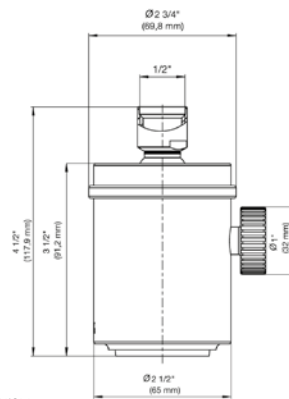

Adjustable multifunction shower head features variable spray with self-cleaning function and massage spray.

- Polished Chrome FV126.09H-PC
- Polished Nickel - PVD FV126.09H-PN
- Brushed Nickel - PVD FV126.09H-BN
- Polished Gold - PVD FV126.09H-PG*
- Brushed Gold - PVD FV126.09H-BG*
- Polished Rose Gold - PVD FV126.09H-RG*
- Polished Brass - PVD FV126.09H-PB*
- Brushed Brass - PVD FV126.09H-BB*
- Satin Greystone - PVD FV126.09H-SGR*
- Satin Black - PVD FV126.09H-BK*
- Flat Black FV126.09H-FB*
- **Unlacquered Polished Brass FV126.09H-UPB*