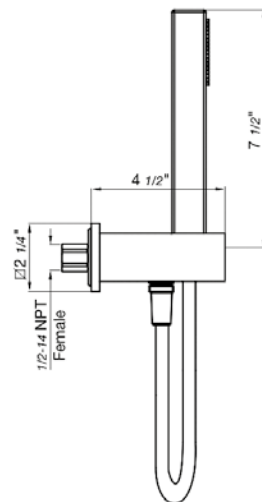

Polished Chrome	FV131/J3-PC
Polished Nickel - PVD	FV131/J3-PN
Brushed Nickel - PVD	FV131/J3-BN
Polished Gold - PVD	FV131/J3-PG*
Brushed Gold - PVD	FV131/J3-BG*
Polished Rose Gold - PVD	FV131/J3-RG*
Polished Brass - PVD	FV131/J3-PB*
Brushed Brass - PVD	FV131/J3-BB*
Satin Greystone - PVD	FV131/J3-SGR*
Satin Black - PVD	FV131/J3-BK*
Flat Black	FV131/J3-FB*
**Unlacquered Polished Brass	FV131/J3-UPB*

Hand shower assembly. All in one swivel holder and water supply, 1/2" NPT Female.

*Non-stock finish – allow 6 to 8 weeks. - **UPB is a living finish and is therefore excluded from finish warranty.