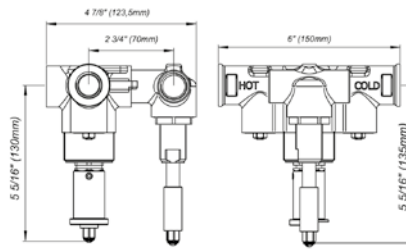

- Polished Chrome FV227.0-PC
- Polished Nickel - PVD FV227.0-PN
- Brushed Nickel - PVD FV227.0-BN
- Polished Gold - PVD FV227.0-PG*
- Brushed Gold - PVD FV227.0-BG*
- Polished Rose Gold - PVD FV227.0-RG*
- Polished Brass - PVD FV227.0-PB*
- Brushed Brass - PVD FV227.0-BB*
- Satin Greystone - PVD FV227.0-SGR*
- Satin Black - PVD FV227.0-BK*
- Flat Black FV227.0-FB*
- **Unlacquered Polished Brass FV227.0-UPB*

Universal square thermostatic wall valve - trim only

Note: This set uses the FV227.BASE 1/2" thermostatic wall valve

FV227.BASE

5 5/16" (135mm) 5 5/16" (130mm) 1/2" thermostatic rough-in valve only with integral two port non-sharing diverter and shut-off 5.5 gpm (gallons per minute) flow rate (@60 psi)