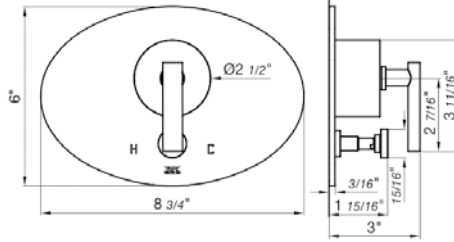

PHOTOGRAPH · DESCRIPTION

DIAGRAM

FINISHES

MODEL

- Polished Chrome FV114/59L.0-PC
- Polished Nickel - PVD FV114/59L.0-PN
- Brushed Nickel - PVD FV114/59L.0-BN
- Polished Gold - PVD FV114/59L.0-PG*
- Brushed Gold - PVD FV114/59L.0-BG*
- Polished Rose Gold - PVD FV114/59L.0-RG*
- Polished Brass - PVD FV114/59L.0-PB*
- Brushed Brass - PVD FV114/59L.0-BB*
- Satin Greystone - PVD FV114/59L.0-SGR*
- Satin Black - PVD FV114/59L.0-BK*
- Flat Black FV114/59L.0-FB*
- **Unlacquered Polished Brass FV114/59L.0-UPB*

Pressure balance valve with diverter - trim only

Note: This set uses the FV114C.BASE Pressure balance valve with diverter - 1/2" rough valve only (see below).