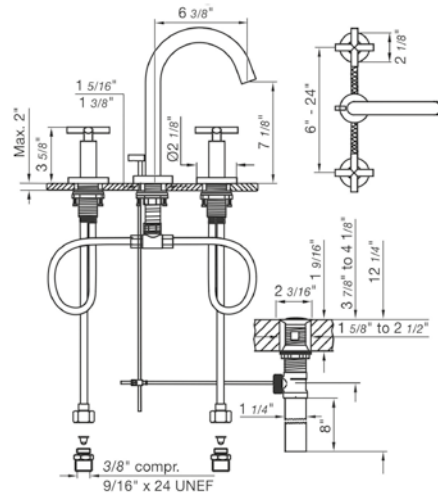

Toilet paper holder

*Non-stock finish – allow 6 to 8 weeks. - **UPB is a living finish and is therefore excluded from finish warranty.

NEREA PLUS | LINE 59

PHOTOGRAPH · DESCRIPTION

DIAGRAM

FINISHES

MODEL

- Polished Chrome FV201/59-PC
- Polished Nickel - PVD FV201/59-PN
- Brushed Nickel - PVD FV201/59-BN
- Polished Gold - PVD FV201/59-PG*
- Brushed Gold - PVD FV201/59-BG*
- Polished Rose Gold - PVD FV201/59-RG*
- Polished Brass - PVD FV201/59-PB*
- Brushed Brass - PVD FV201/59-BB*
- Satin Greystone - PVD FV201/59-SGR*
- Satin Black - PVD FV201/59-BK*
- Flat Black FV201/59-FB*
- **Unlacquered Polished Brass FV201/59-UPB*