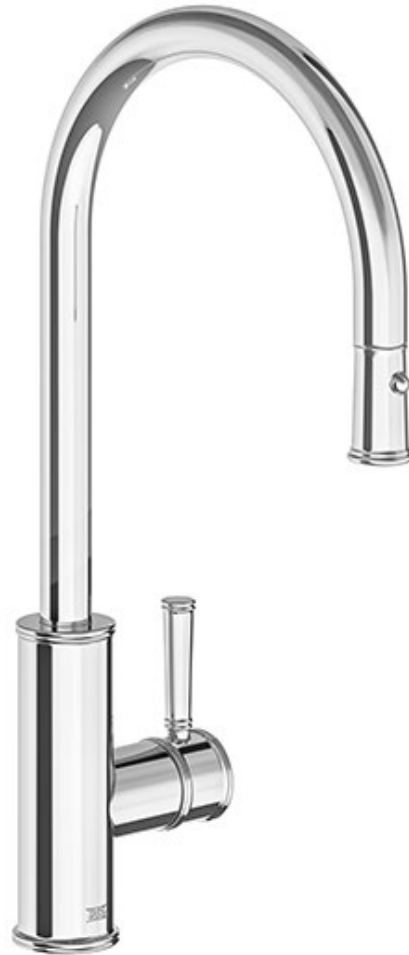

FV164/K3 – Towel bar 18"

FV164.01/K3 – Towel bar 24"

FV164.02/K3 – Towel bar 30"

FV163/K3 – Toilet paper holder

FV166/K6K – Robe hook

FV167/K6K – Toilet paper holder

Classic bathroom H

FV207/K3H – Widespread lavatory faucet with push-down pop-up drain assembly (no lift rod)

FV480/K3H – Wall volume control. Trim only

FV133/K3H – Deck mounted roman diverter valve and handshower assembly

FV227/K3H – Thermostatic wall valve. Trim only

FV133/K3H – Deck mounted roman diverter valve and handshower assembly

FV247/K3H – Thermostatic wall valve with three outlets. Trim only

FV210/K3H – Deck mounted roman bath faucet ¾ valves

FV215/K3H – Freestanding tub faucet trim-only

FV215/K3H A – Freestanding tub faucet trim-only

Classic Kitchen

FV412.01/K3 – Single deck mount kitchen mixer with pulldown sprayer. Flexible hose included.

FV457/K3 – Soap dispenser

FV477/K3 – Air gap

FV467/K3 – air switch garbage disposal

Sustainability