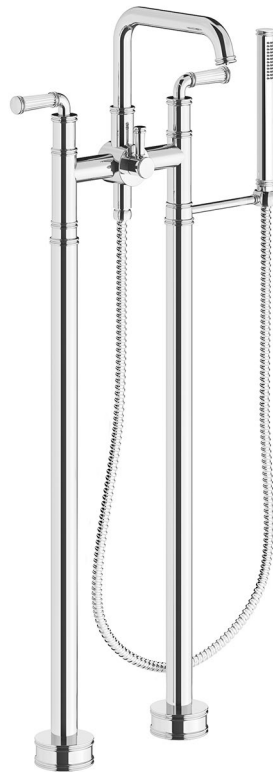

FV164/K3 – Towel bar 18"

FV164.01/K3 – Towel bar 24"

FV164.02/K3 – Towel bar 30"

FV163/K3 – Toilet paper holder

FV166/K6K – Robe hook

FV167/K6K – Toilet paper holder

Classic bathroom H

FV207/K3H – Widespread lavatory faucet with push-down pop-up drain assembly (no lift rod)

FV203/K3H – Wall-mounted lavatory faucet, handle, less drain assembly. Trim only.

FV181/K3H – Single handle lavatory set

FV181.01/K3H – Single handle lavatory set

FV217/K3H – Thermostatic wall valve. Trim only

FV480/K3H – Wall volume control. Trim only

FV133/K3H – Deck mounted roman diverter valve and handshower assembly

FV227/K3H – Thermostatic wall valve. Trim only

FV133/K3H – Deck mounted roman diverter valve and handshower assembly

FV247/K3H – Thermostatic wall valve with three outlets. Trim only

FV210/K3H – Deck mounted roman bath faucet ¾ valves

FV215/K3H – Freestanding tub faucet trim-only

FV215/K3H A – Freestanding tub faucet trim-only