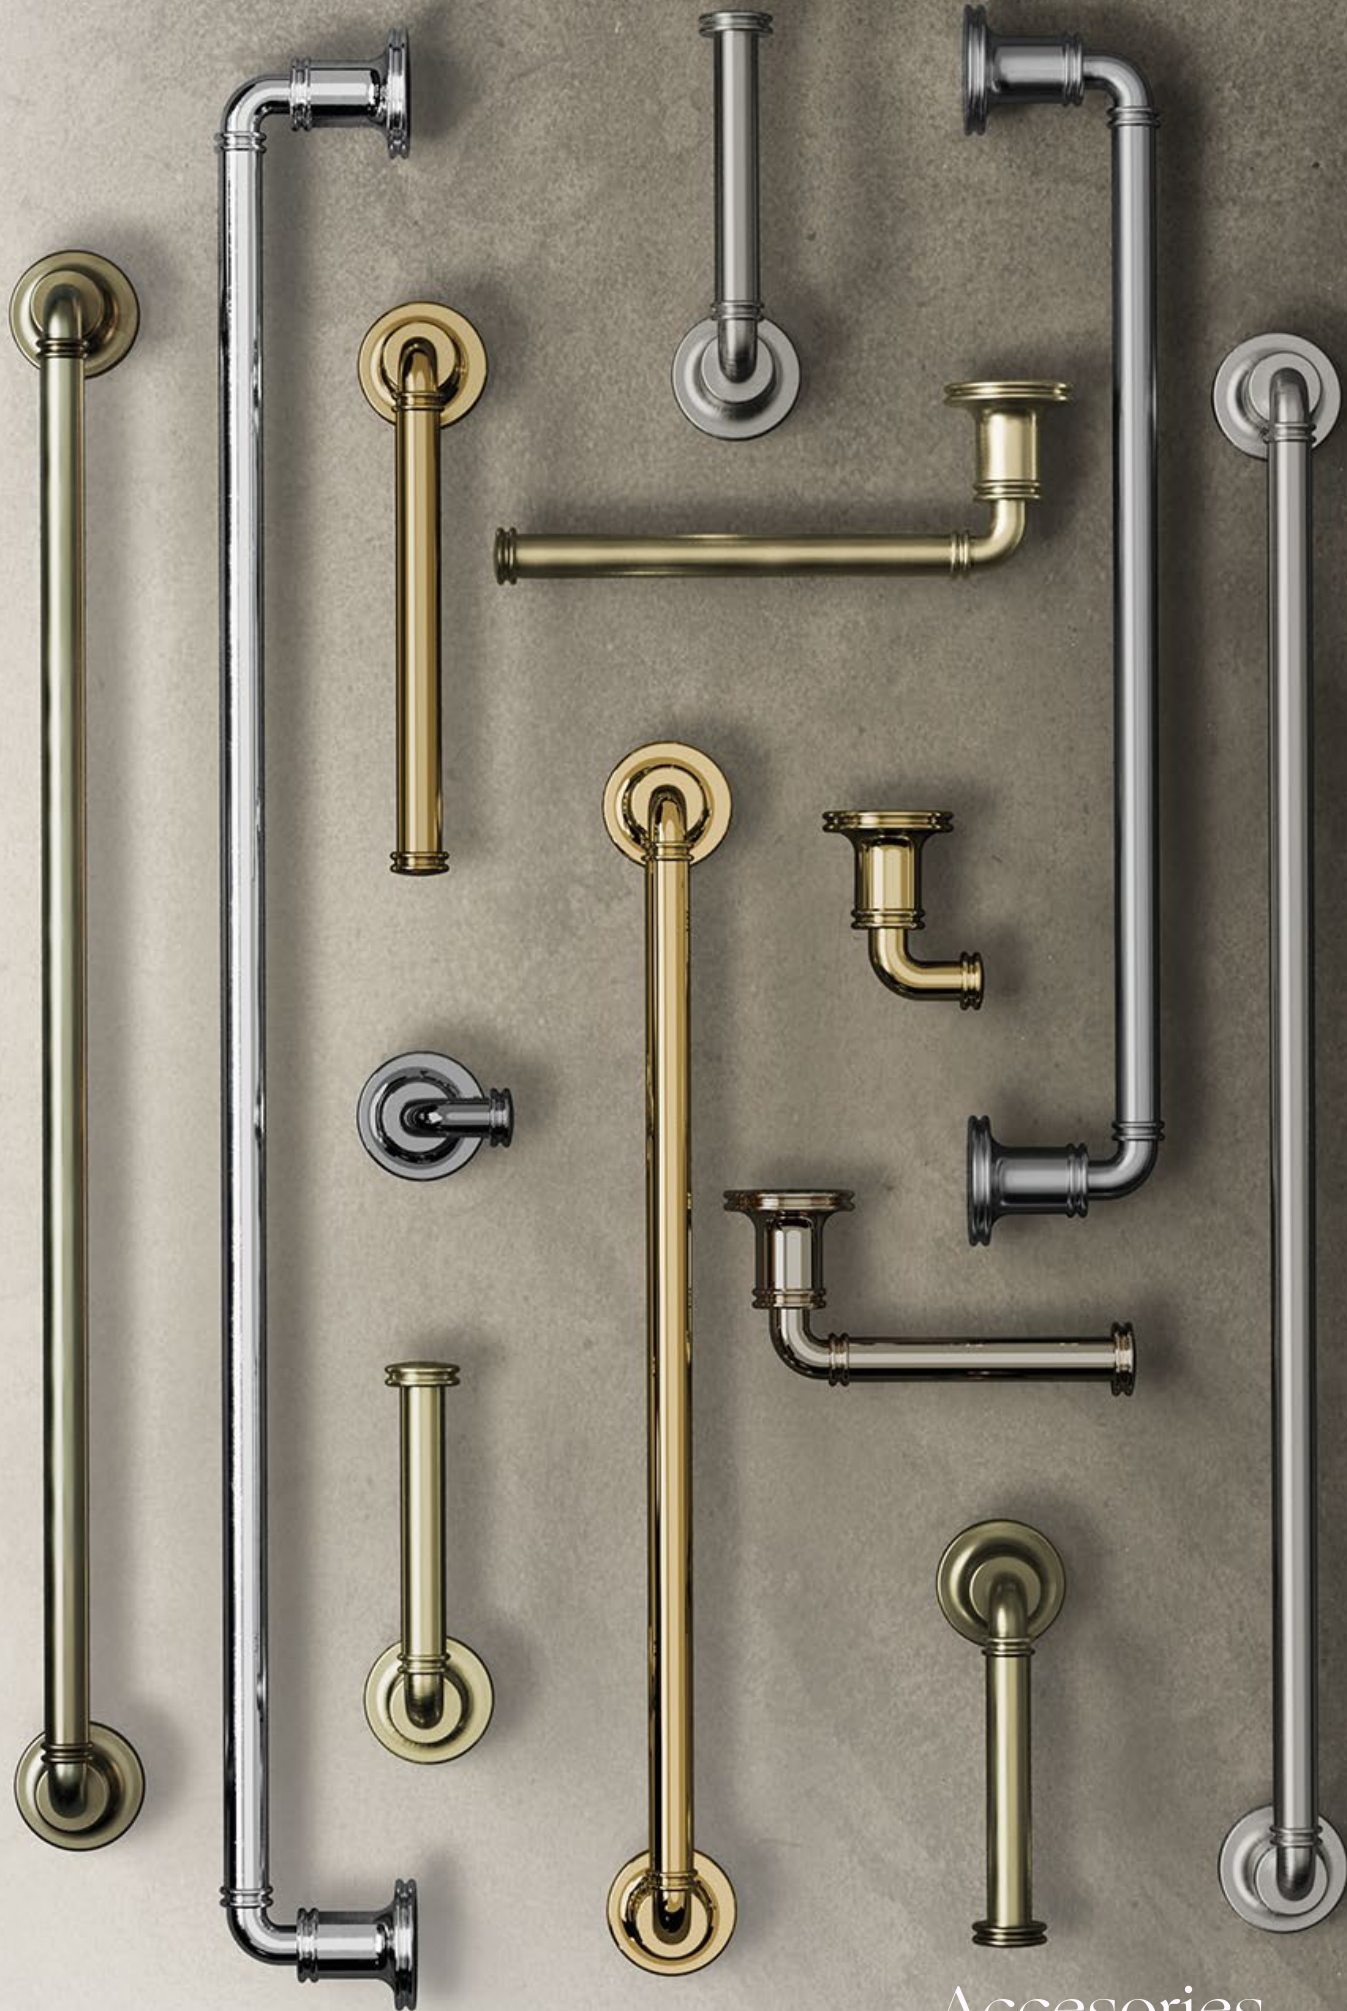

The Classic faucet is a contemporary iteration of a traditional design.

Classic
K3H

Trend setting stripes

It's a conceptual piece that transcends the ordinary, reinterpreting the ancient and transforming it into something new and exciting. It's a work of art that combines the classical and the modern into a single synthesis.

The Classic faucet is a contemporary iteration of a traditional design.

Accessories

Classic
Kitchen

Honored forms

With a nod to the past and a vision for the future, the Classic Collection offers a harmonious blend of tradition and innovation.